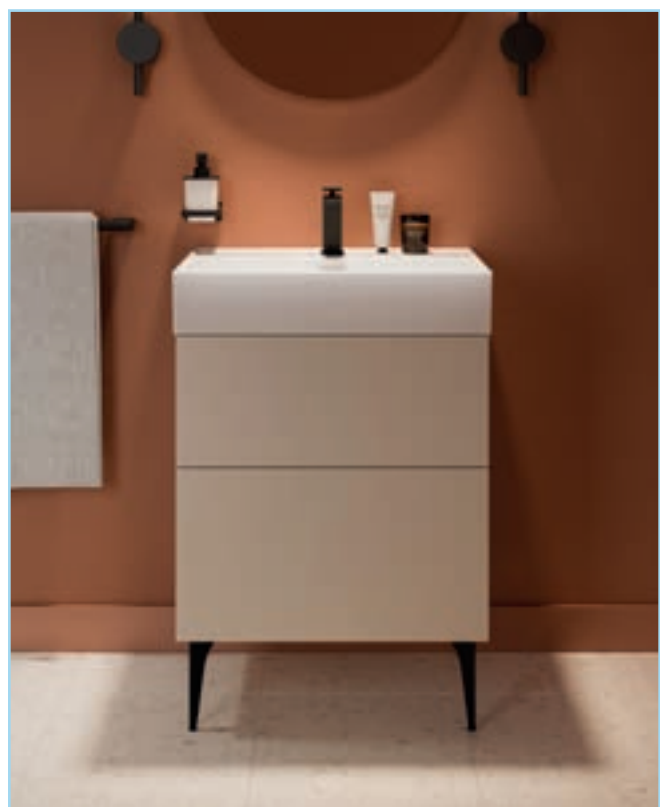

Avenue Optional Legs Brushed Brass **AVLK01F**
POST INTRO **£195** INTRO OFFER* **£136**

Avenue Optional Legs Brushed Bronze **AVLK01BZ**
POST INTRO **£195** INTRO OFFER* **£136**

*Don't miss out on our very latest launches
For some of our very new ranges and products we are making attractive introductory offers. These offers are valid from September 28th until November the 17th. These offers are clearly highlighted in this brochure.