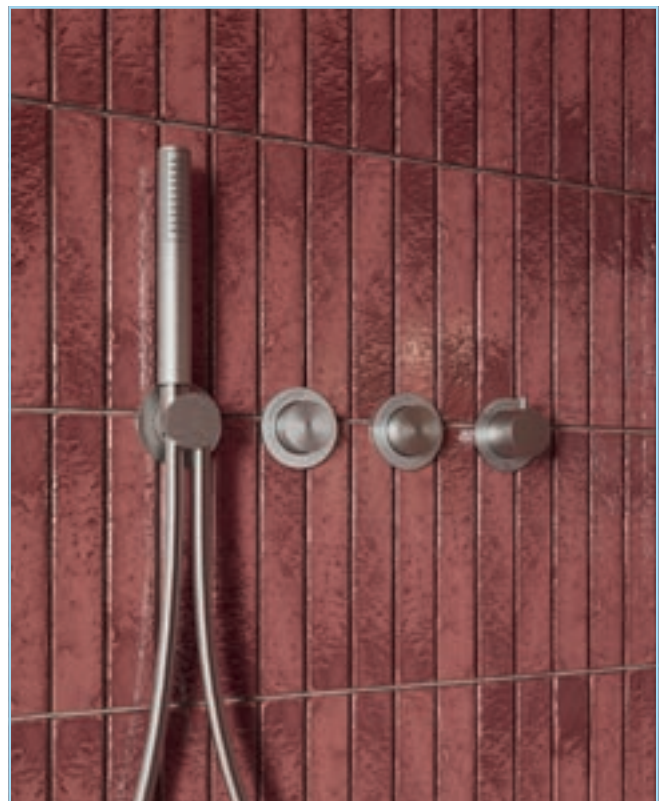

WAS £569 NOW £341

WAS £689 NOW £413

WAS £789 NOW £473

WAS £909 NOW £545

WAS £899 NOW £629

WAS £999 NOW £699

WAS £1149 NOW £804

WAS £1249 NOW £874

WAS £1199 NOW £839

WAS £1299 NOW £909

WAS £749 NOW £524

WAS £1149 NOW £804

WAS £1449 NOW £1014