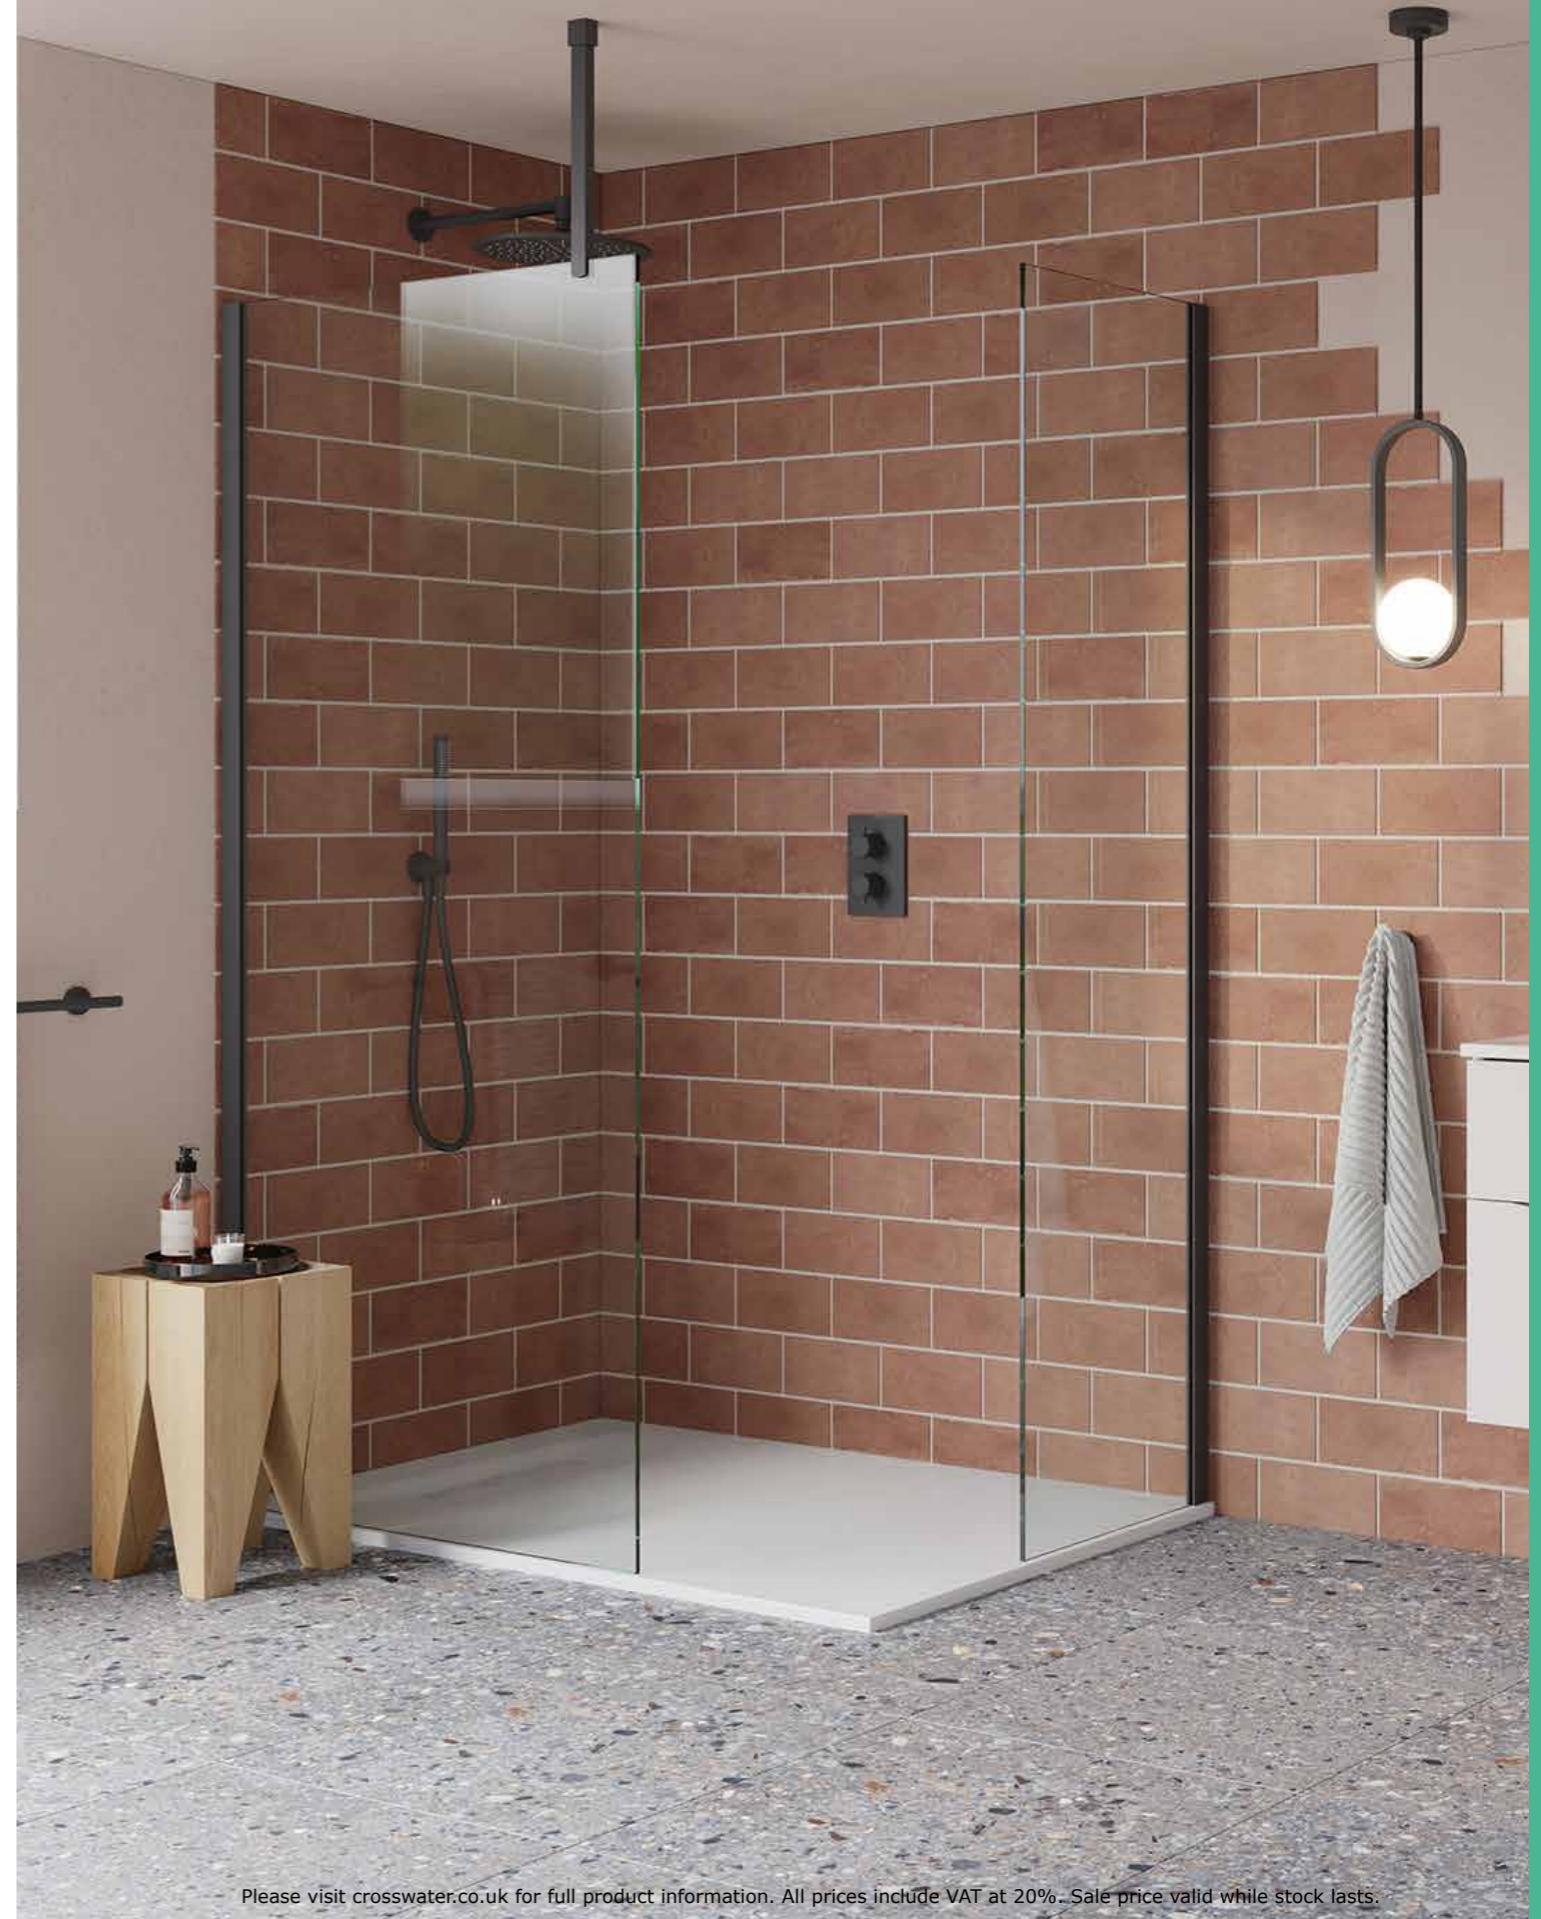

Brushed Bronze

Wall Profile & Stabilising Fixings

PART	SIZE (mm)	CODE	WAS	NOW
Wall Profile with Seal	2000	GRPROFILEBZ	£360	£216
Glass to Wall Bracing Bar	1200	GRBRACEBZ	£205	£123
Glass to Ceiling Bracing Bar	600	GRCEILBRACEBZ	£175	£105
Angled Bracing Bar	941	GRANGLEBRACEBZ	£235	£141

Optional Fittings

PART	CODE	WAS	NOW
Deflector Panel 180° Hinges (Pair)	GRDEFHINGEBZ	£285	£171
Glass to Glass Brackets (Pair)	GRBRACKBZ	£150	£90

Slate

Wall Profile & Stabilising Fixings

PART	SIZE (mm)	CODE	WAS	NOW
Wall Profile with Seal	2000	GRPROFILET	£335	£201
Glass to Wall Bracing Bar	1200	GRBRACET	£189	£113
T Bracing Bar	1200 x 1200	GRTBRACET	£319	£191
Glass to Ceiling Bracing Bar	600	GRCEILBRACET	£159	£95
Angled Bracing Bar	941	GRANGLEBRACET	£219	£131

Optional Fittings

PART	CODE	WAS	NOW
Deflector Panel 180° Hinges (Pair)*	GRDEFHINGET	£259	£155
Glass to Glass Brackets (Pair)	GRBRACKT	£135	£81