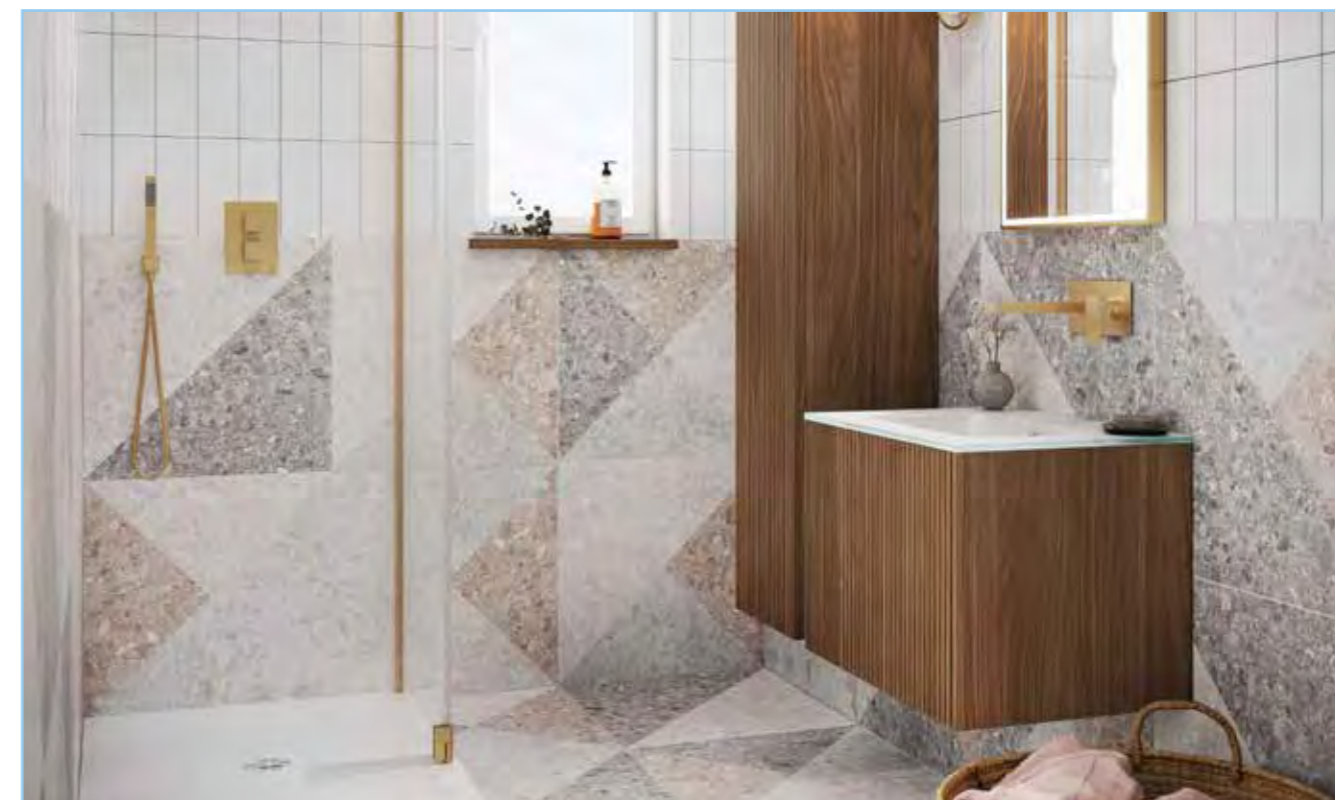

NEW
Limit Royal Walnut 700 Unit
LM7000DRWAN+
WAS £1175 NOW **£705**
1TH Ice White Glass Basin 700 **GL0711SIW+**
WAS £490 NOW **£245**
WAS **£1665** NOW **£950**

Limit Steelwood 500 Unit
LM5000DSTAN+
WAS £995 NOW **£597**
Steelwood 500 Worktop
LM5100TST+
WAS £145 NOW **£87**
WAS **£1140** NOW **£684**

NEW
Limit Warm Stone 500 Unit
LM5000DWSAN+
WAS £995 NOW **£597**
Warm Stone 500 Worktop
LM5100TWS+
WAS £145 NOW **£87**
WAS **£1140** NOW **£684**

NEW
Limit Royal Walnut 500 Unit
LM5000DRWAN+
WAS £995 NOW **£597**
Royal Walnut 500 Worktop
LM5100TWR+
WAS £145 NOW **£87**
WAS **£1140** NOW **£684**

NEW
Limit Steelwood 600 Unit
LM6000DSTAN+
WAS £1085 NOW **£651**
Steelwood 600 Worktop
LM6100TST+
WAS £155 NOW **£93**
WAS **£1240** NOW **£744**

NEW
Limit Modern Oak 600 Unit
LM6000DMOAN+
WAS £1085 NOW **£651**
Modern Oak 600 Worktop
LM6100TMO+
WAS £155 NOW **£93**
WAS **£1240** NOW **£744**

NEW
Limit Warm Stone 600 Unit
LM6000DWSAN+
WAS £1085 NOW **£651**
Warm Stone 600 Worktop
LM6100TWS+
WAS £155 NOW **£93**
WAS **£1240** NOW **£744**

Limit Steelwood 700 Unit
LM7000DSTAN
WAS £1175 NOW **£705**
Steelwood 700 Worktop
LM7100TST+
WAS £165 NOW **£99**
WAS **£1340** NOW **£804**

Limit Modern Oak 700 Unit
LM7000DMOAN
WAS £1175 NOW **£705**
Modern Oak 700 Worktop
LM7100TMO+
WAS £165 NOW **£99**
WAS **£1340** NOW **£804**

NEW
Limit Warm Stone 700 Unit
LM7000DWSAN+
WAS £1175 NOW **£705**
Warm Stone 700 Worktop
LM7100TWS+
WAS £165 NOW **£99**
WAS **£1340** NOW **£804**

NEW
Limit Royal Walnut 700 Unit
LM7000DRWAN+
WAS £1175 NOW **£705**
Royal Walnut 700 Worktop
LM7100TWR+
WAS £165 NOW **£99**
WAS **£1340** NOW **£804**