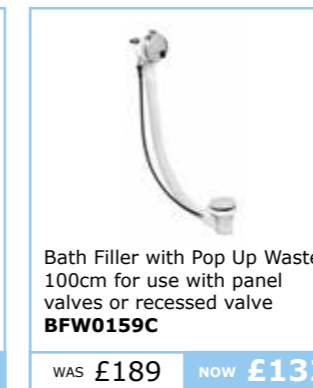

Bath Filler with Click Clack
Waste for use with panel
valves or recessed valve
BFW0168C

Bath Filler with Pop Up Waste
for use with panel valves or
recessed valve **BFW0158C**

Bath Filler with Click Clack
Waste Chrome
PRO0360C

WAS £189 NOW £132