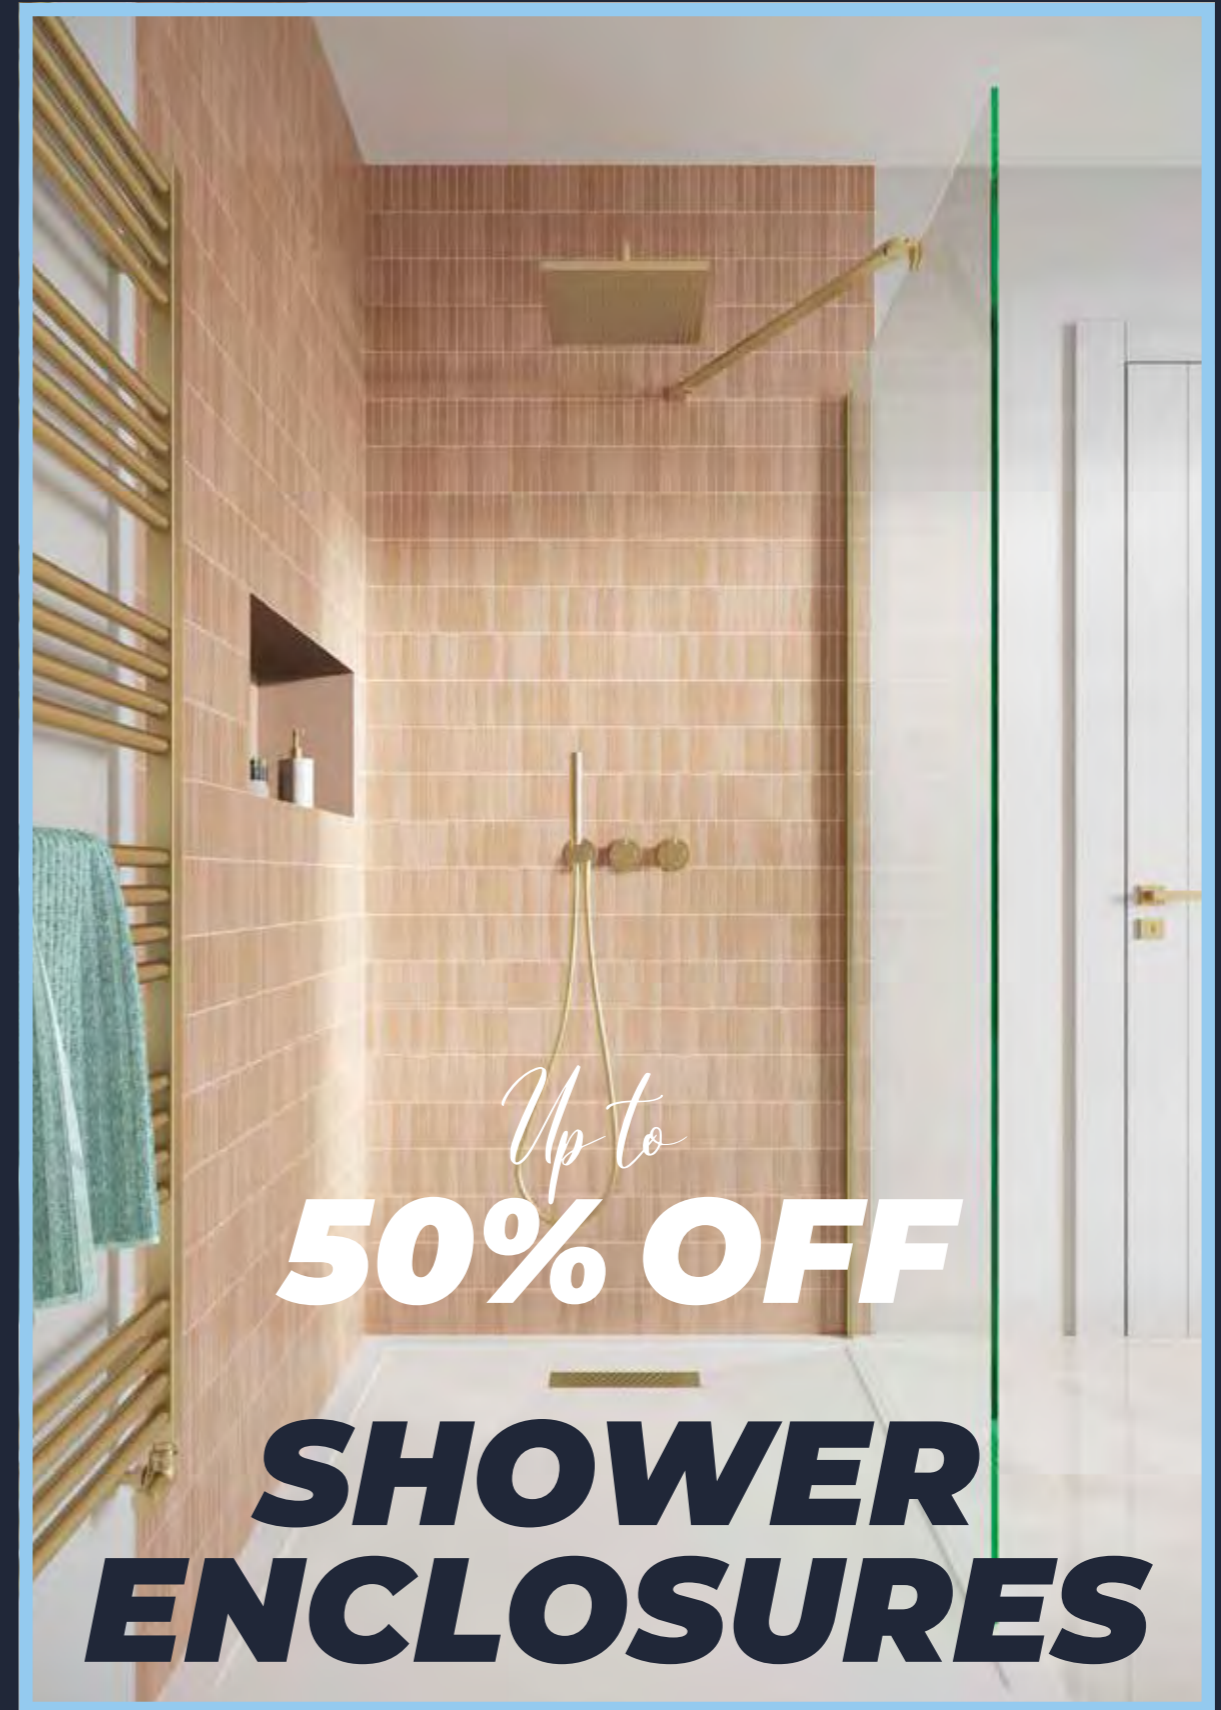

Slim Line Furniture Cistern
Dual Flush Chrome
WCC39X45C

WAS £135 NOW £81

The Big
BATHROOM
SALE

25 *Years*
OF BATHROOM
EXCELLENCE

crosswater[®]

Up to
30% OFF
GALLERY 10

Designing your walk in

With our flexible modular glass panels, profiles and stabilising fixings you can create a personalised showering solution. Please see pages 12-13 in our Shower Enclosures, Trays & Baths brochure for possible configurations.