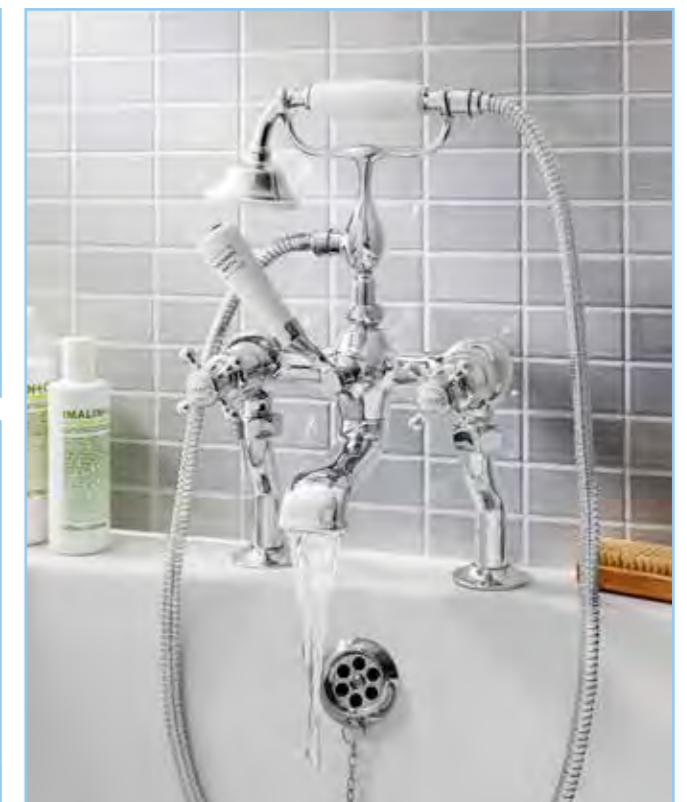

* Must be installed with a Crossbox Universal Box **CROSSBOX £165**