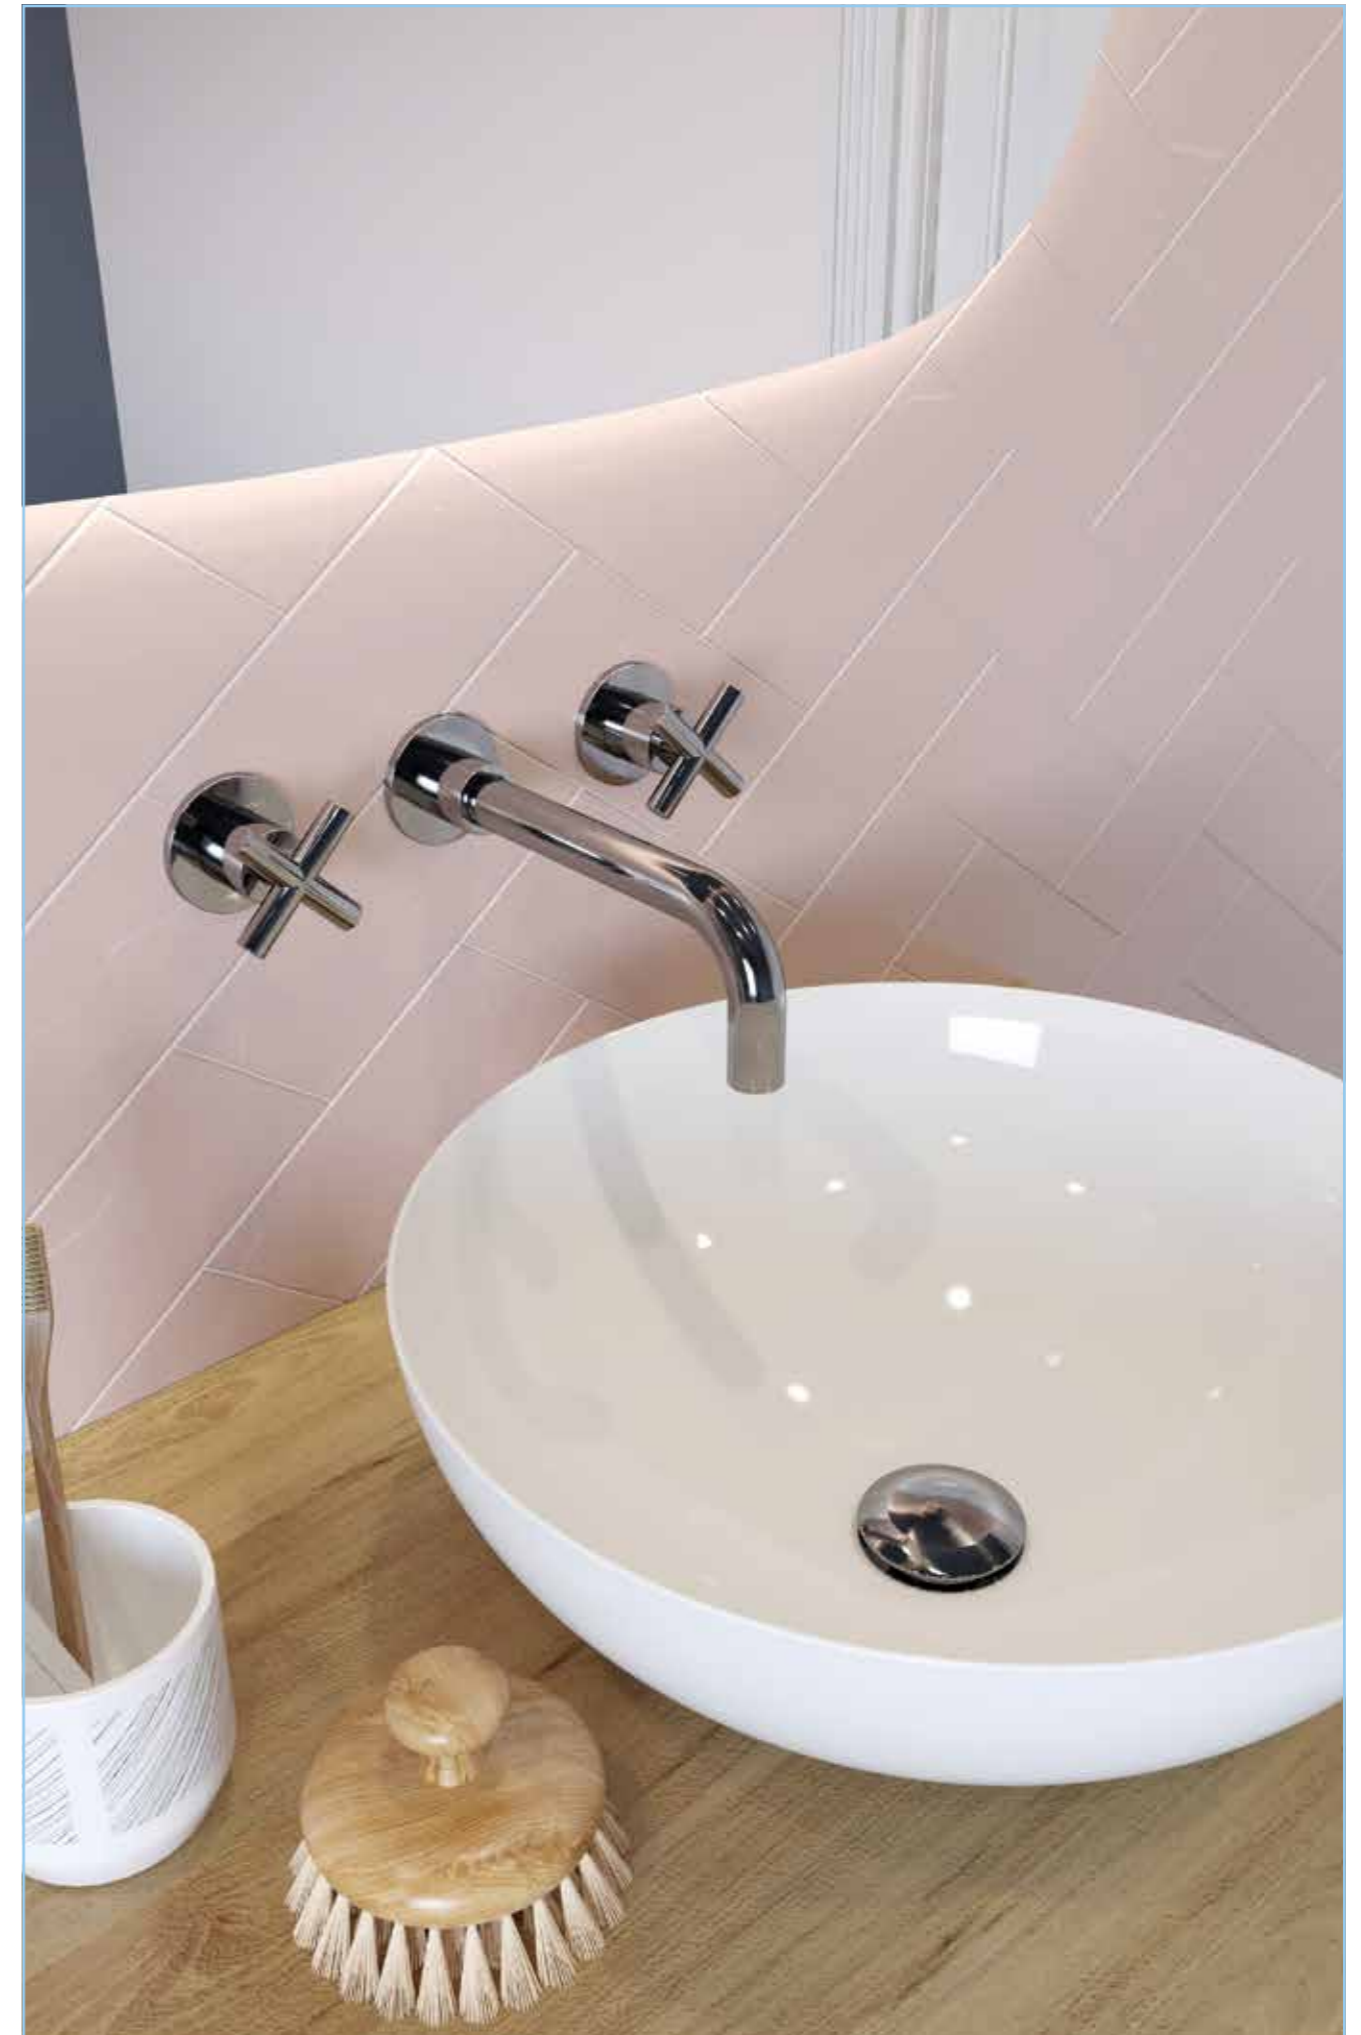

WAS £95 NOW £57

MPRO Single Towel Rail 60cm
Chrome
PRO023C

WAS £129 NOW £64

MPRO Single Towel Rail
Chrome
PRO023C+

WAS £129 NOW £77

MPRO Grab Bar Straight
Chrome
PRO036C+

WAS £109 NOW £65

* Must be installed with a Crossbox Universal Box **CROSSBOX £165**