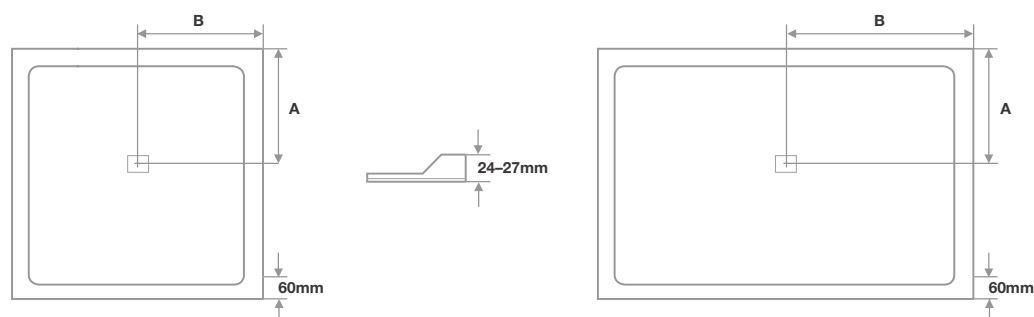

See inside cover for product features key