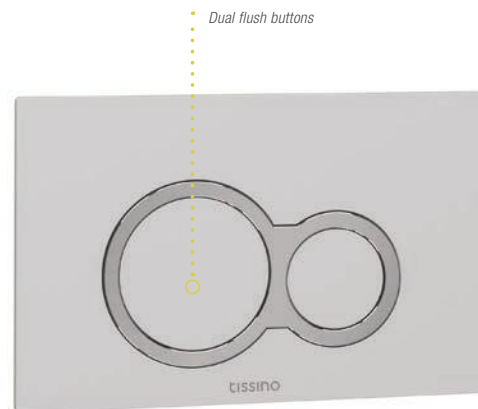

Rocco

Rigorously tested and very highly certified. The Rocco range from Tissino is essential for the contemporary bathroom.

Framed and concealed cisterns used with wall hung or back to wall toilets create a greater impression of space. Rocco cisterns are easy to fit, easy to maintain, quiet and highly efficient.

See inside cover for product features key