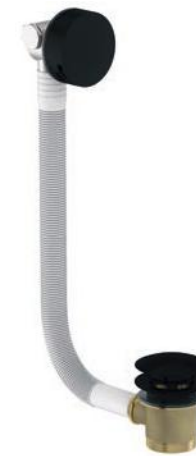

Bath Filler with Push Waste and Overflow

Product	Finish	Code	RRP*
Square	Chrome	TAL-101	£93.00
Round	Chrome	TAL-102	£80.00
Square	Matt Black	TAL-105	£117.00
Round	Matt Black	TAL-104	£100.00
Extension overflow kit	-	TAL-103	£24.00

*All prices include VAT

Basin Push Waste

Product	Finish	Code	RRP*
Without Overflow	Chrome	TAL-203	£26.00
With Overflow	Chrome	TAL-204	£26.00

*All prices include VAT

See inside cover for product features key

An expansion kit is required when using an Alek waste on a Londra bath

/ TAL-104