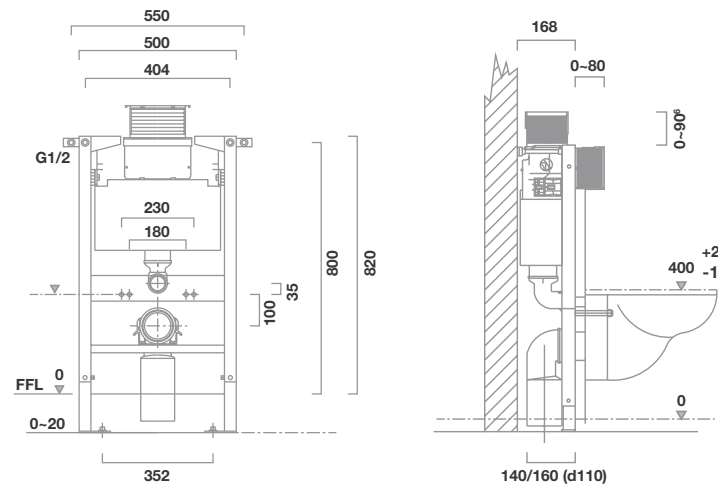

Product	Code	RRP*
110mm Straight Outlet Pipe	TRO-301	£29.00
820mm Universal Framed Cistern	TRO-101	£310.00

*All prices include VAT

- / Top or front flush
- / Low 820mm height, suitable for under window installation
- / 200mm height adjustment
- / 6 flush plate options (see page 45)
- / Blow moulded fully insulated tank – quiet operation, no condensation

See inside cover for product features key