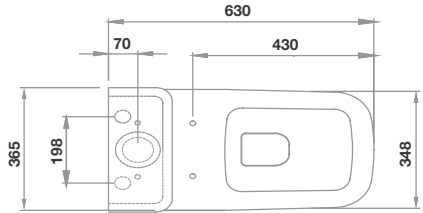

Closed Coupled WC

Product	Code	RRP*
Close Coupled Pan	TSO-101	£335.00
Cistern	TSO-102	£168.00
Soft Close Seat	TSO-103	£124.00
Close Coupled Pan + Cistern + Soft Close Seat	TSO-201	£627.00

*All prices include VAT

See inside cover for product features key