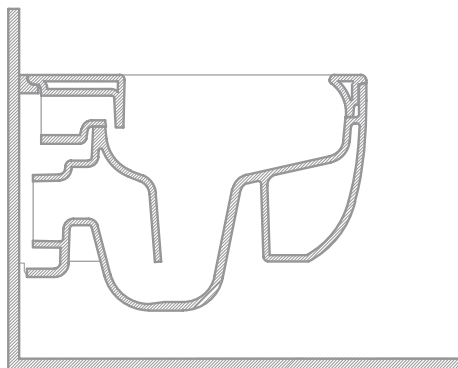

Consisting of two exquisitely curved rimless WC pans, the Velino collection transforms the item's essential form and function into objects of sculptural beauty. Select from either the standard pan or the short-projection option, and benefit from the enhanced sense of space that comes with a wall hung design.

These rimless pans also make for easier cleaning, reducing detergent consumption compared to standard WCs.