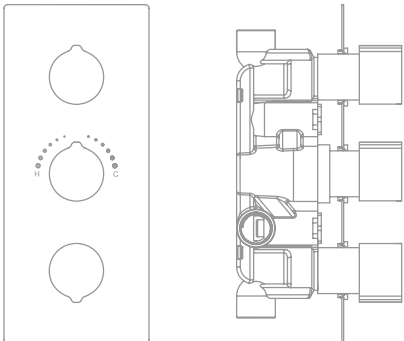

Concealed triple handle thermostatic shower valves