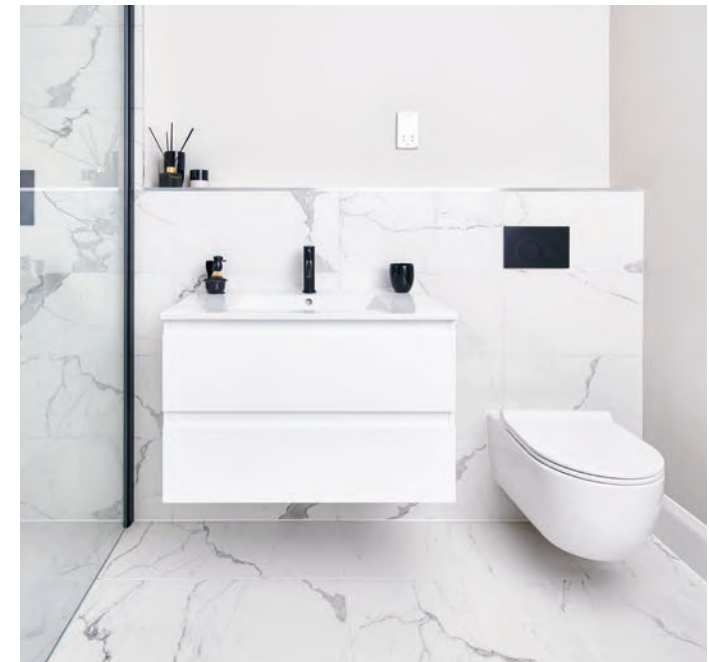

Barcheston Road - Cheadle

Barcheston Court is an exclusive development of four superb semi-detached homes in Cheadle.

Tissino were delighted to work with Henderson Homes on this project to supply contemporary Italian designed bathroom fittings. The Tissino package included all aspects of the bathrooms – furniture, sanitaryware, brassware, baths, showers and towel rails.

Henderson Homes enjoyed the full benefits of the Tissino professional services offering from the initial project briefing through to specification design, 3D room design, stock holding and delivery. Tissino can take a development project in hand from the start to ensure completion is hassle free, on time and on budget.

“The quality and attention to detail from Tissino is second to none. Ordering from their extensive range which is easily on par with established competitors.

The process is simple and efficient, with an excellent customer care team following up any issues. As a trade customer delivering bathrooms across the housing demographic I would be hard pushed to find fault with such a reputable supplier.”

Max Henderson, CEO