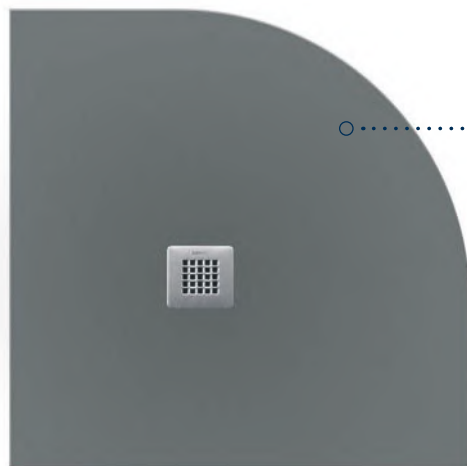

Chrome grate supplied as standard

10mm thickness, featuring a natural slate finish

Highly durable, scratch and slip resistant surface with polyester resin core and gel coat cap

Giorgio shower trays are available in a range of neutral colours – either white, grey or graphite slate effect. A wide range of sizes are available, allowing for the product to be matched perfectly with the room dimensions. Each Giorgio2 shower tray also includes a 100mm border that can be trimmed away if necessary in order to accommodate obstructions or off-square walls.

Whichever stylish colour you choose, your Giorgio shower tray will provide many years of comfort, strength and practicality, all inspired by the same qualities of Italian design flair that can be seen and admired throughout our Tissino collections.

Our Giorgio collection of high quality shower trays and wall panels are designed to combine immaculate good looks with durable, long-lasting performance. Manufactured using hard-wearing stone resin, all our Giorgio shower trays feature an exquisite stone surface protected by a unique gel finish. They are naturally slip resistant – very important in such a potentially hazardous environment – and comfortable too.