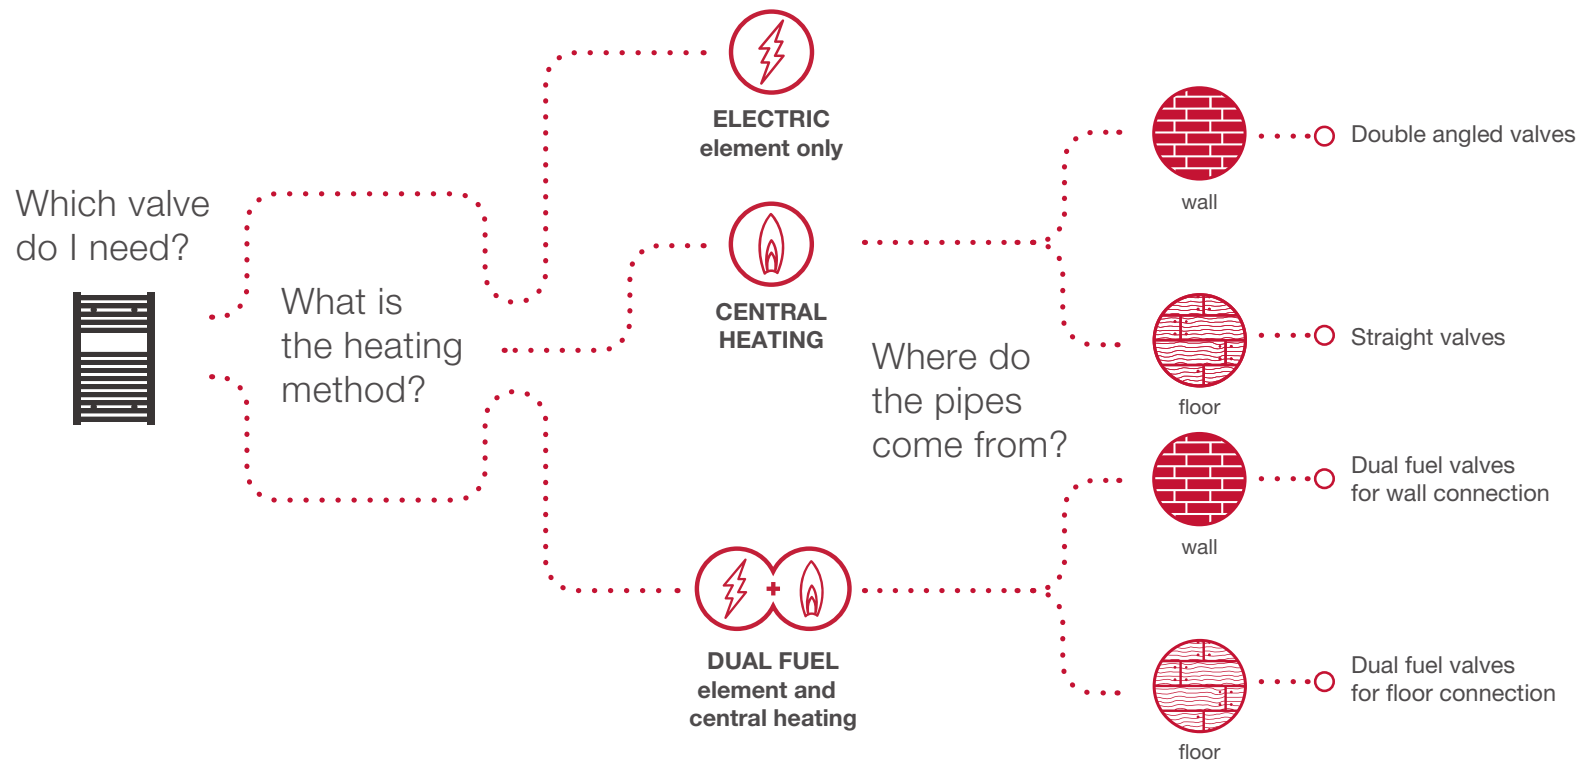

4

CHOOSING YOUR RAIL VALVES

Choosing the correct valves for your radiator is essential but can be slightly confusing with so many options to choose from. Follow the table below to find out what valves you require for your radiator.

5

ADD THE FINISHING TOUCH

Colour matched pipe and shrouds and towel hangers can be purchased to add that extra touch of class to your towel rail. See page 207