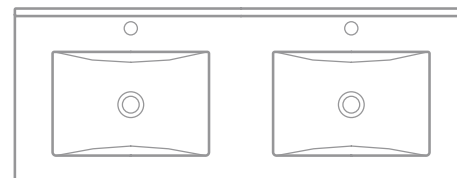

- / Wall hung
- / Soft close handleless drawers
- / Slim modern ceramic basin
- / 500, 600, 800mm 2 drawer basin unit
- / 1200mm double basin unit with 4 drawers
- / 1600mm tall unit with 2 internal glass shelves & 2 drawers
- / Reversible doors L/H or R/H
- / 10 year guarantee

Tissino Quality Mark indicates the highest possible standards in product testing and finish.

Double sink for that luxurious bathroom experience

Available in two Gloss and three Matt finishes

Tall storage unit complements the basin units perfectly

Wall hung for easy cleaning