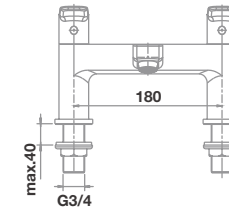

Deck Mounted Bath Mixer

Pressure	Flow Rate
0.5 bar	25.20 l/m
1 bar	34.90 l/m
2 bar	51.70 l/m