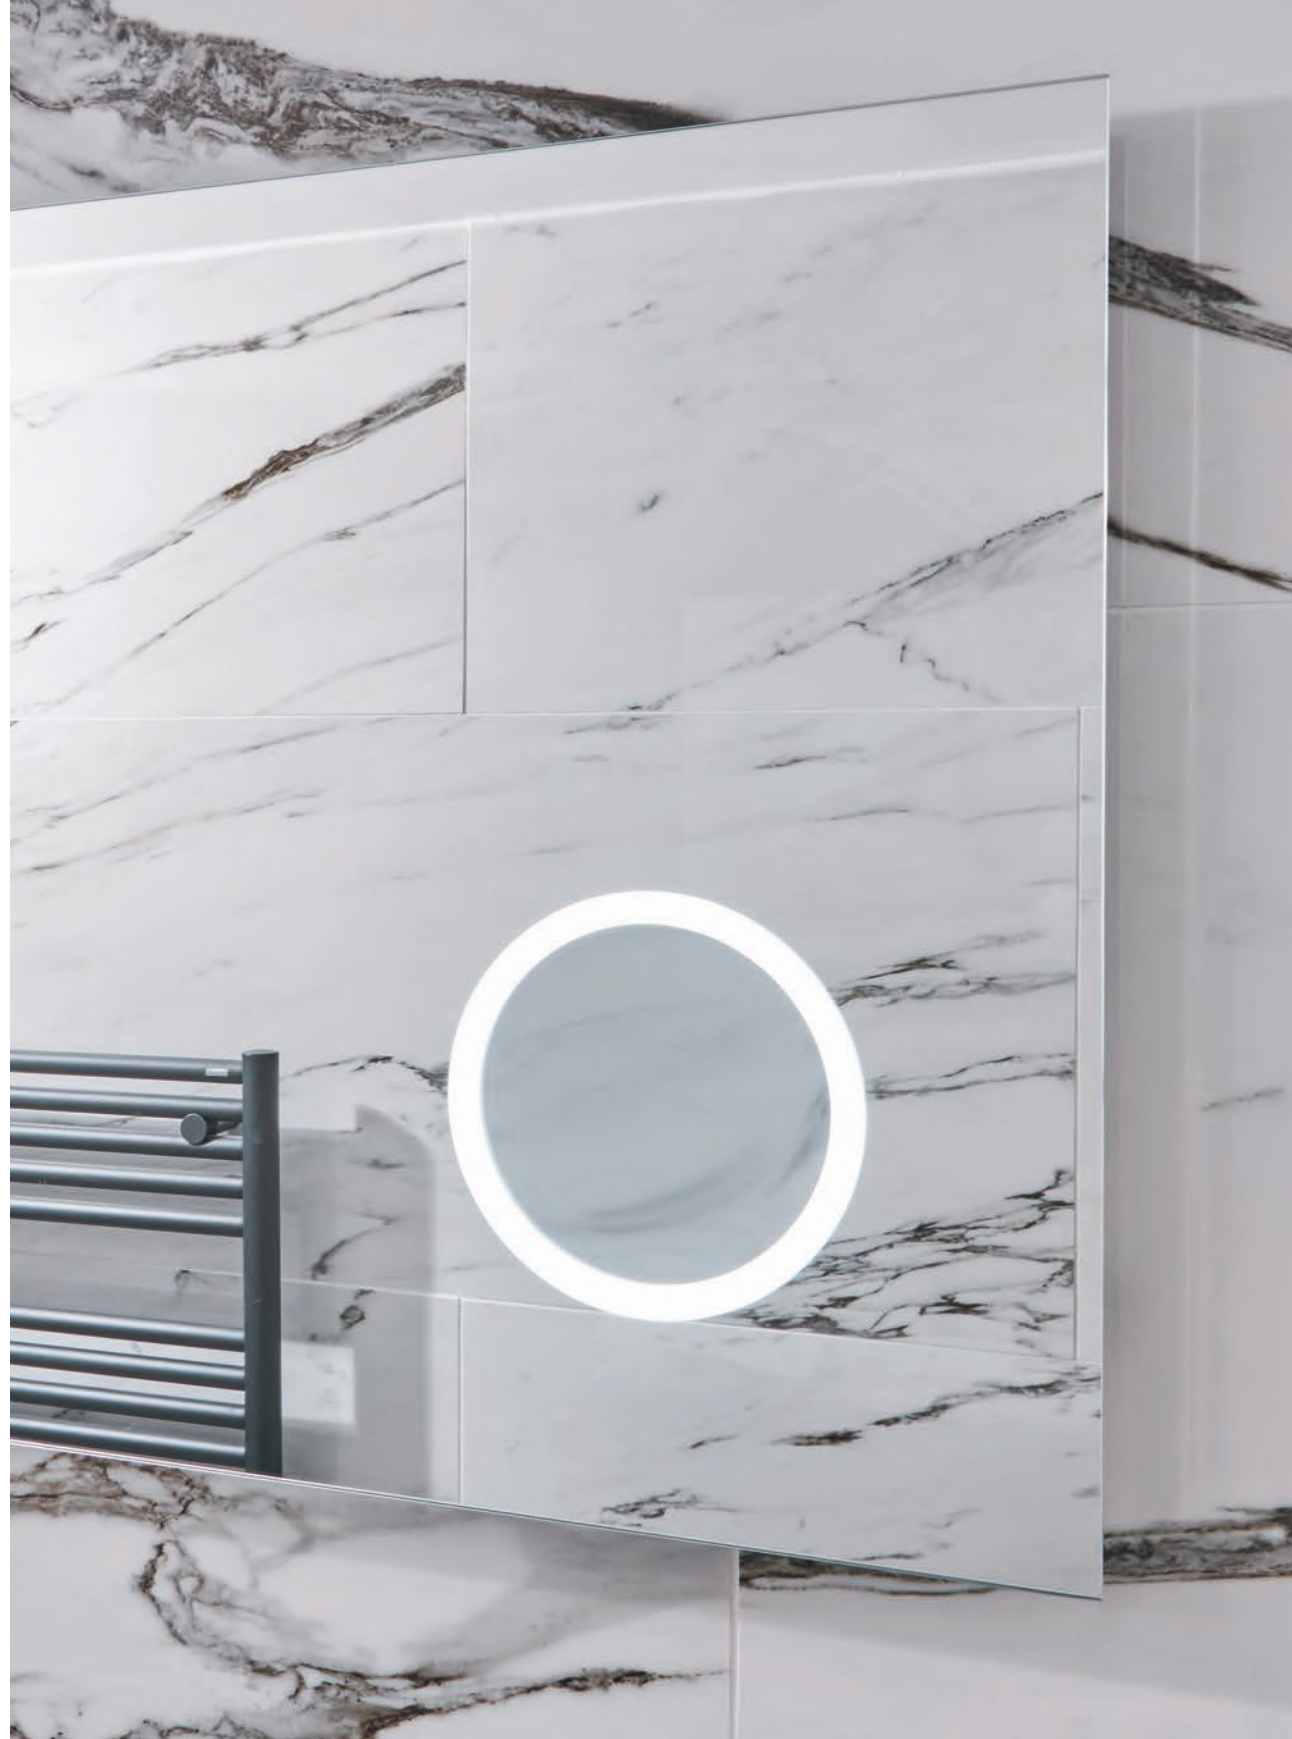

Londra

The Londra mirror from Tissino will complement any bathroom design. The borderless reflective surface delivers a crisp, clear image, while integrated technology adds a range of other handy functions.

- /Energy efficient LED
- /Built-in demister
- /Power supply 230/50Hz
- /IP44 rated
- /Infrared sensor
- /10 year guarantee
- /2 year guarantee on all electrical parts