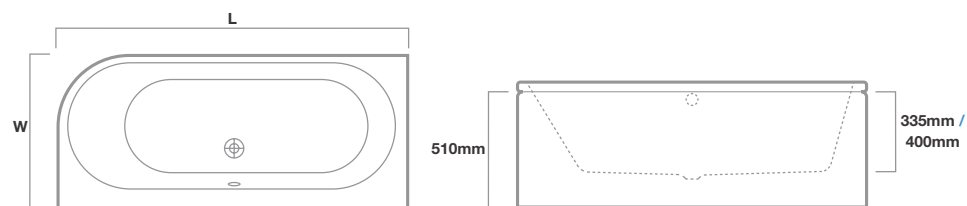

*All prices include VAT

Range of Brassware available to complement the range, see page 52

/ Angelo Double Ended J Bath

D Shape | ANGELO

Sit back, relax and luxuriate in the Angelo D twin skinned acrylic bath, with its subtle curved lines inviting everyone to enjoy its enveloping welcome.