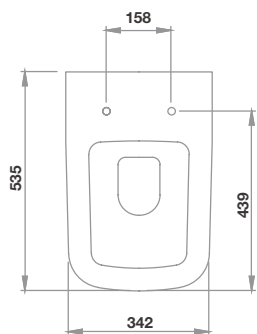

Wall Hung WC

Product	Code	RRP*
Wall Hung Pan	TSO-104	£350.00
Soft Close Seat	TSO-103	£124.00
Wall Hung Pan + Soft Close Seat	TSO-202	£475.00

*All prices include VAT

See inside cover for product features key

We also carry a complete range of Rocco wallplates and framed cisterns to complement the Tissino Sanitary collections. Please see pages 44 - 51