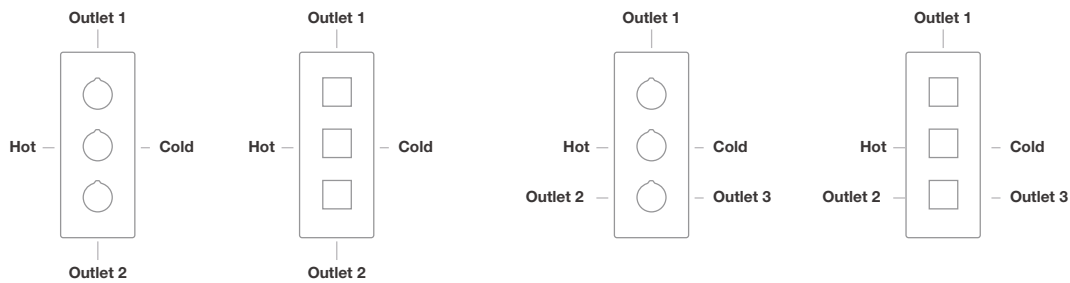

TMA-107 / TMA-101

Pressure	Flow Rate
0.5 bar	16.69 l/m
1 bar	23.60 l/m
2 bar	33.40 l/m
3 bar	37.00 l/m

TMA-108

Pressure	Flow Rate
0.5 bar	16.69 l/m
1 bar	23.60 l/m
2 bar	33.40 l/m
3 bar	37.00 l/m

TMA-102

Pressure	Flow Rate
0.5 bar	16.60 l/m
1 bar	23.50 l/m
2 bar	33.40 l/m
3 bar	37.00 l/m