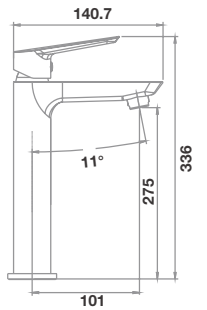

High Spout Basin Mono Tap

Pressure	Flow Rate
0.5 bar	8.00 l/m
1 bar	12.30 l/m
2 bar	14.20 l/m
3 bar	16.40 l/m