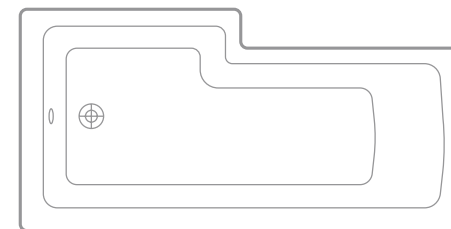

Available in left or right configurations