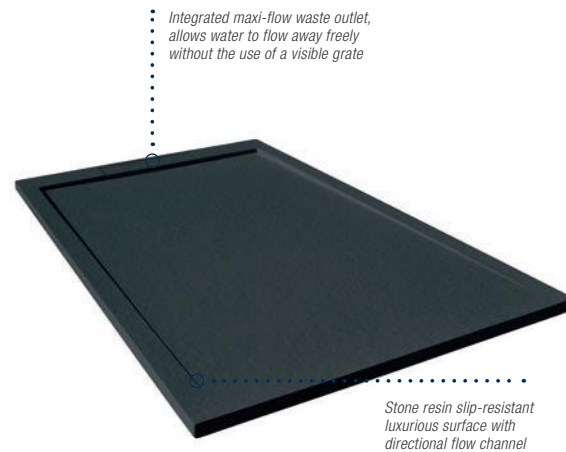

Giorgio Lux

There's a unique design feature built into the Giorgio Lux shower tray, a detail that ensures water flows away freely without the use of a visible grate. This stylish stone resin tray is designed with an integrated maxi-flow waste outlet, so as the water hits the surface, it is channelled away discreetly and efficiently.

It's just one more reason to love this exquisitely styled shower tray with its coolly understated slate effect finish. The luxurious material resists scratches and provides users with the perfect place to enjoy their shower – a sleek, slip-resistant surface that adds a touch of class to any shower enclosure.

- / Beautiful natural slate effect finish
- / Highly durable, scratch & slip resistant surface
- / Solid colour throughout the entire non-porous gel coat finish & resin core
- / Unique hidden & maxi-flow waste design
- / Wide selection of sizes
- / One free tube of colour matched adhesive & sealant with every tray
- / 10 year guarantee

See inside cover for product features key