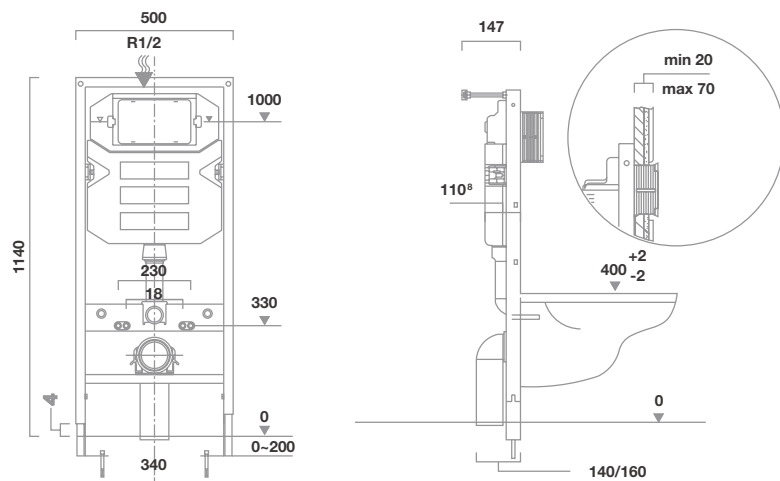

ROCCO | Universal Framed Cistern

Product	Code	RRP*
110mm Straight Outlet Pipe	TRO-301	£29.00
1140mm Universal Framed Cistern	TRO-102	£298.00

*All prices include VAT

- / Standard height
- / 200mm frame height adjustment
- / 6 flush plate options (see page 45)
- / Blow moulded fully insulated tank – quiet operation, no condensation

See inside cover for product features key