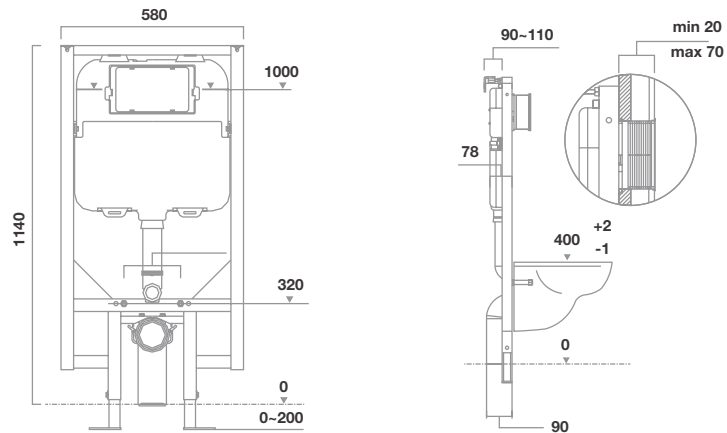

Product	Code	RRP*
110mm Straight Outlet Pipe	TRO-301	£29.00
1140mm Ultra-Slim Universal Framed Cistern	TRO-104	£400.00

*All prices include VAT

- / 80mm cistern depth
- / Ultra slim version can be installed within stud walls
- / 200mm height adjustment
- / 6 flush plate options (see page 45)
- / Blow moulded fully insulated tank – quiet operation, no condensation

See inside cover for product features key