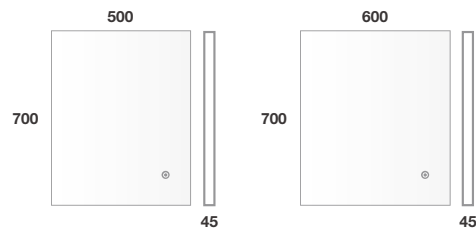

Lustre

The Lustre collection from Tissino is a range of mirrored bathroom cabinets with a variety of integrated technological features. Slimline in profile, the cabinets include pre-fitted, adjustable glass shelves – perfect for all those bathroom bits and pieces you prefer to shut away out of sight.