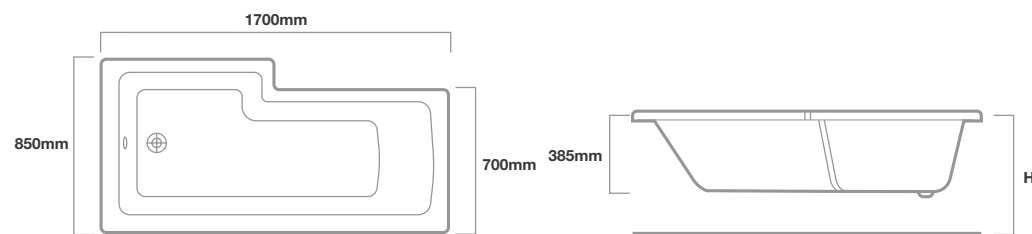

For a contemporary look pair with our Parina showering brassware, see page 66