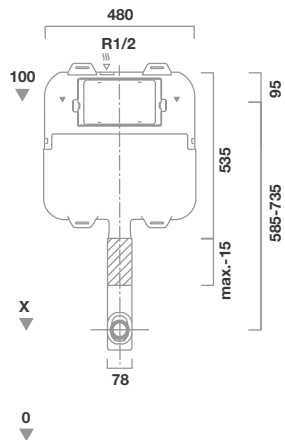

Ultra Slim Concealed Cistern | ROCCO

Product	Code	RRP*
Concealed Cistern - Top Access with Push Button	TRO-105	£129.00
Ultra Slim Concealed Cistern - Front Flush	TRO-106	£220.00

*All prices include VAT

- / Top or front flush
- / 6 flush plate options (see page 45)
- / Blow moulded fully insulated tank – quiet operation, no condensation
- / For reduced height installation – ideal under windows

EN 14055

See inside cover for product features key