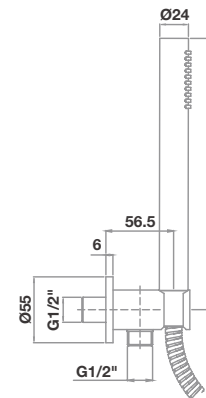

Handheld Shower Kit

Shower Column

PARINA | Shower Brassware

Product	Finish	Code	RRP*
Round Rain Shower Head 200D	Matt Black	TPR-302-MN	£335.00
Shower Arm	Matt Black	TPR-303-MN	£197.00
Outlet Elbow	Matt Black	TPR-503-MN	£83.00
Round Rain Shower Head 300D	Chrome	TPR-301-CP	£337.00
Shower Arm	Chrome	TPR-303-CP	£145.00
Outlet Elbow	Chrome	TPR-503-CP	£51.00