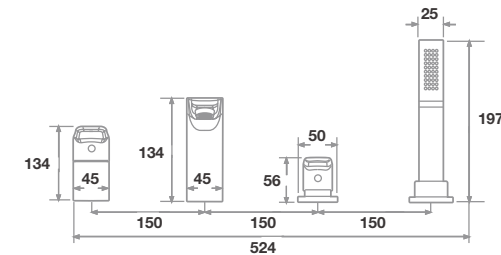

4TH Bath Set Mixer

Pressure	Flow Rate
0.5 bar	7.50 l/m
1 bar	15.00 l/m
2 bar	21.00 l/m

4TH Bath Set Hand Shower

Pressure	Flow Rate
0.5 bar	15.20 l/m
1 bar	17.50 l/m
2 bar	20.20 l/m

Pressure	Flow Rate
0.5 bar	5.70 l/m
1 bar	10.80 l/m
2 bar	12.20 l/m
3 bar	14.00 l/m