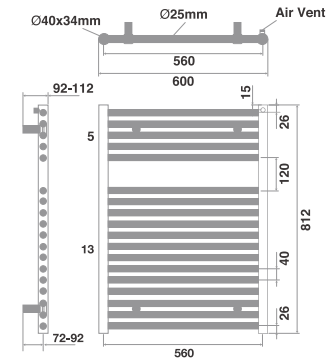

1652 x 500

812 x 600