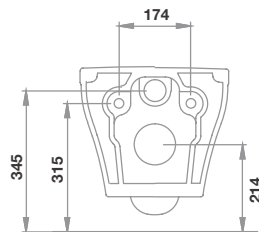

Wall Hung WC

Product	Code	RRP*
Wall Hung Pan	TSO-104	£350.00
Soft Close Seat	TSO-103	£124.00
Wall Hung Pan + Soft Close Seat	TSO-202	£475.00

*All prices include VAT

See inside cover for product features key

We also carry a complete range of Rocco wallplates and framed cisterns to complement the Tissino Sanitary collections. Please see pages 44 - 51