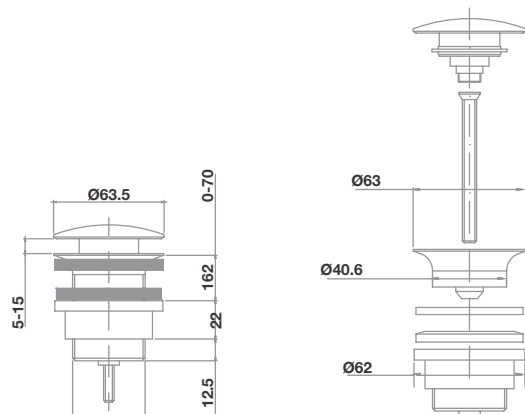

/ White Gold
TPR-105-WG

/ Honey Gold
TPR-105-HG

/ Brushed Honey Gold
TPR-105-BHG

BRASSWARE

8

PARINA

Chrome Basin Mono Tap | PARINA

Product	Finish	Code	RRP*
Basin Mono Tap	Chrome	TPR-101-CP	£217.00
High Spout Basin Mono Tap	Chrome	TPR-102-CP	£339.00