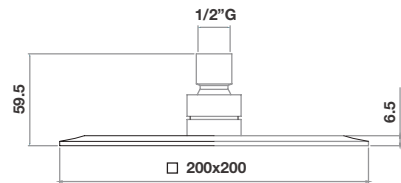

Product	Finish	Code	RRP*
Square Rain Shower Head 200sq 6.5mm	Chrome	TEV-301-CP	£258.00
Square Shower Arm	Chrome	TEV-302-CP	£161.00
Square Rain Shower Head 200sq 8mm	Matt Black	TEV-305-MN	£389.00
Square Shower Arm	Matt Black	TEV-302-MN	£215.00

*All prices include VAT

See inside cover for product features key

Chrome Shower Head 6.5mm

Pressure	Flow Rate
0.5 bar	8.84 l/m
1 bar	12.63 l/m
2 bar	17.76 l/m
3 bar	21.01 l/m