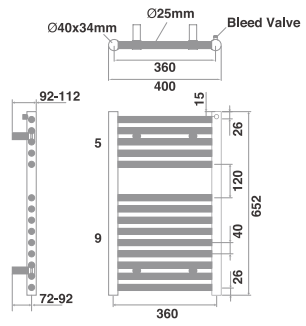

1212 x 500

HUGO2 | Technical Specifications

652 x 400