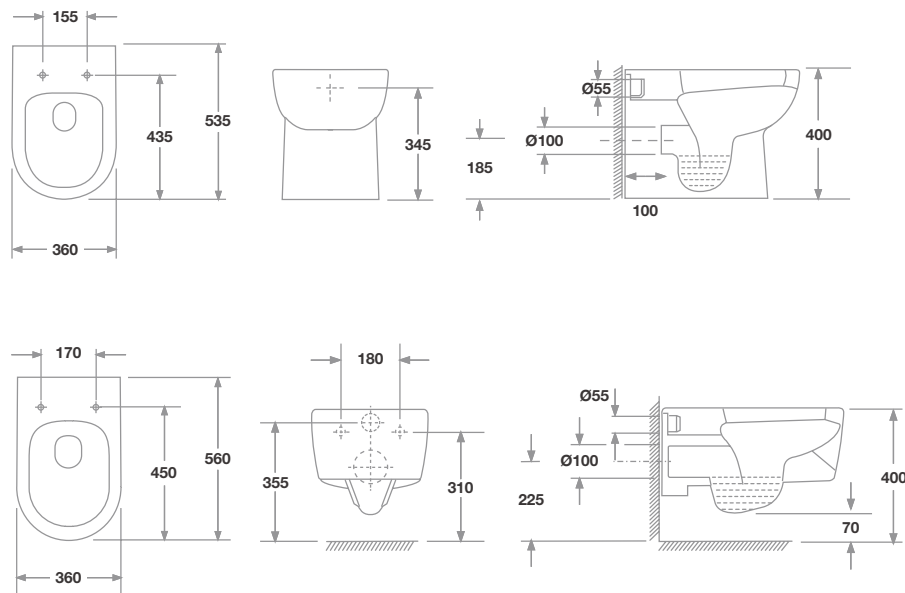

WC Pans

Product	Code	RRP*
Back to Wall Pan	TAN-104	£199.00
Wall Hung Pan	TAN-107	£277.00

Soft Close Seat

Soft Close Seat	TAN-103	£112.00
Soft Close Seat for Wall Hung Pan	TAN-108	£108.00

Angelo Sets

Back to Wall Pan + Soft Close Seat	TAN-111	£311.00
Wall Hung Pan + Soft Close Seat	TAN-114	£385.00

*All prices include VAT

See inside cover for product features key

We also carry a complete range of Rocco wallplates and framed cisterns to complement the Tissino Sanitary collections. Please see pages 44 - 51