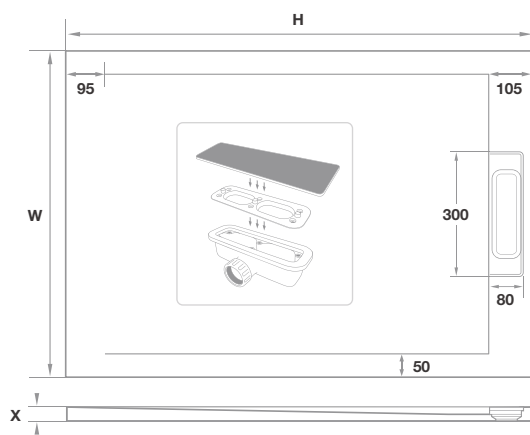

*Availability:

- Shower trays are available for immediate delivery

Adhesive & Sealant

Graphite Slate	Grey Slate	White Slate	RRP*
TRG-902-RS	TRG-902-GS	TRG-902-WS	£32.00

Colour matched to the Giorgio Series

*All prices include VAT

One free tube of adhesive & sealant with every tray