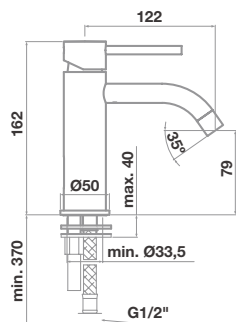

Pressure	Flow Rate
0.5 bar	3.50 l/m
1 bar	5.01 l/m
2 bar	6.36 l/m
3 bar	8.88 l/m