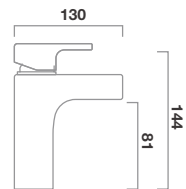

Basin Mono Tap & Bath Set | TENZA

Product	Finish	Code	RRP*
Small Basin Mono Tap	Chrome	TTE-101	£182.00
Basin Mono Tap	Chrome	TTE-102	£195.00
4TH Bath Set	Chrome	TTE-201	£463.00

*All prices include VAT

See inside cover for product features key

Small Basin Mono Tap

Pressure	Flow Rate
0.5 bar	7.80 l/m
1 bar	11.90 l/m
2 bar	13.30 l/m
3 bar	16.00 l/m