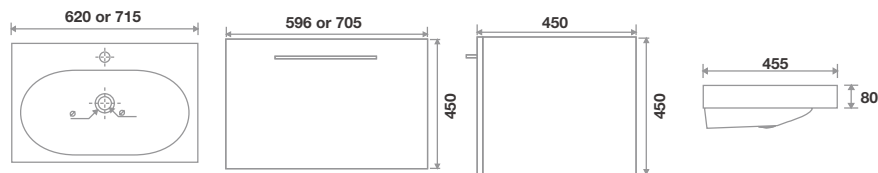

ANGELO | Wall Hung Basin Unit

600 / 700mm - 1 Drawer

Product	Finish	Code	RRP*
600mm			
600 Basin	White	TAN-212	£194.00
600 Basin Unit	Barossa Oak	TAN-201-BA	£311.00
600 Basin Unit + 600 Basin	Barossa Oak	TAN-401-BA	£505.00
600 Basin Unit	Gloss White	TAN-201-WH	£311.00
600 Basin Unit + 600 Basin	Gloss White	TAN-401-WH	£505.00
700mm			
700 Basin	White	TAN-213	£200.00
700 Basin Unit	Barossa Oak	TAN-202-BA	£371.00
700 Basin Unit + 700 Basin	Barossa Oak	TAN-402-BA	£571.00
700 Basin Unit	Gloss White	TAN-202-WH	£371.00
700 Basin Unit + 700 Basin	Gloss White	TAN-402-WH	£571.00

*All prices include VAT

Tap & waste not included. Floor standing furniture unit includes one shelf. For brassware see page 52

- / 1 soft close drawer
- / Wall hung
- / Slim & stylish handles
- / Available in Gloss White & Barossa Oak
- / 10 year guarantee

See inside cover for product features key