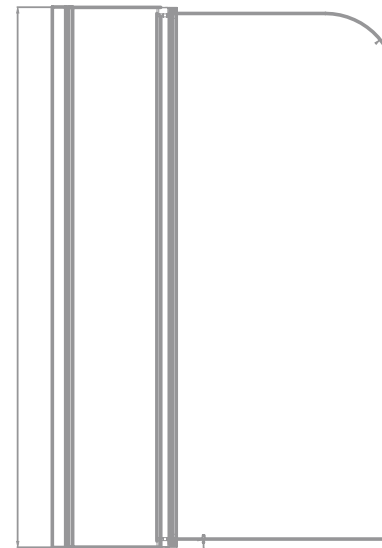

Bath Screens | MESSINA

Bathrooms come in a variety of styles and layouts, so the Messina collection includes a range of sizes and formats. Whether you choose a simple single panel screen or a hinged double panel version – with either a square or curved corner – the Tissino commitment to quality is always the same. Tight seals keep water under control, while a 20mm fitting adjustment helps make sure that installation goes smoothly.

High quality glass is a must for an effective bath screen, and all the products in the Messina collection feature specially manufactured glass sheets of proven strength and safety. With such good-looking glass, the protective Brillo Vetro coating adds further enhancement, resisting the build up of soap deposits and making the screen easy to keep clean.

The quality of materials and manufacturing is a given with all Tissino products, and the 10 year guarantee that accompanies every Messina bath screen ensures peace of mind for a long time to come. With superb performance and stunning aesthetics, the Messina collection reflects the very best in Italian inspired design.