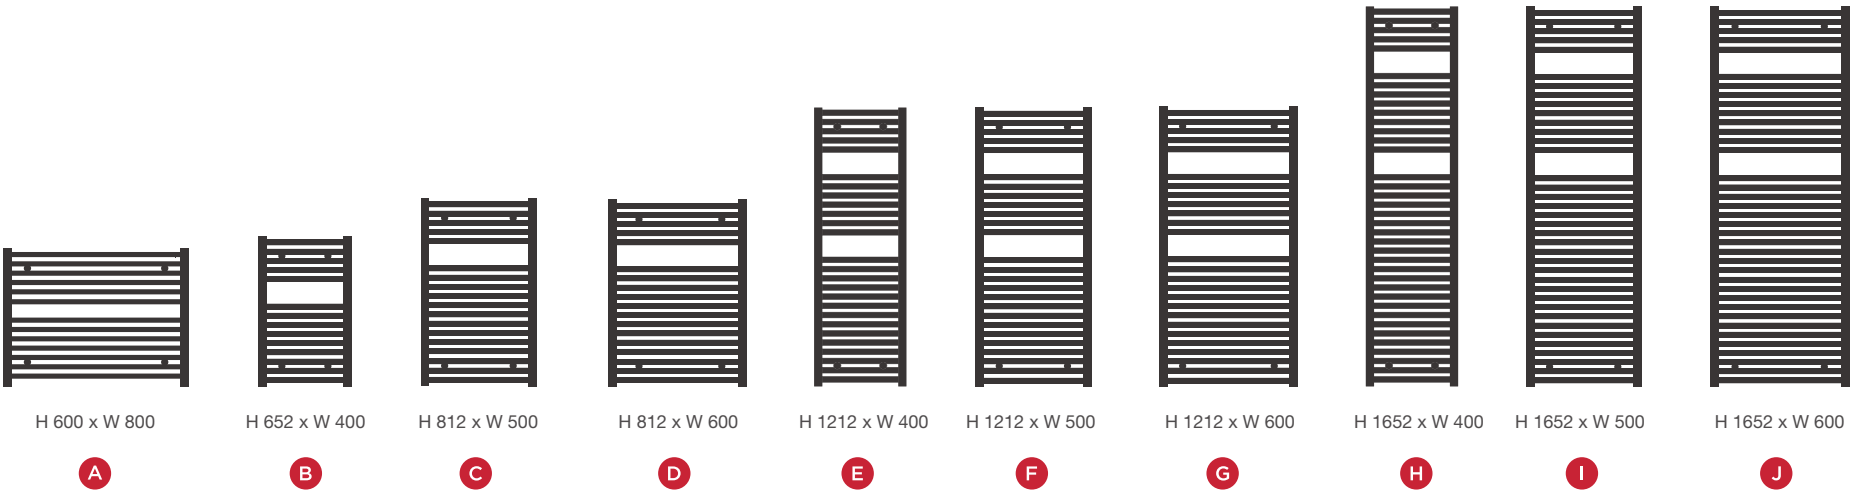

Matt Black

Anthracite

Arabica

Lusso Grey

Mont Blanc

Chrome

HUGO2 TOWEL RAIL SIZES

No matter what size you need, all of our towel rails excel when it comes to performance, delivering exceptional heat output to keep your bathroom warm and comfortable. To choose the best size towel rail for your bathroom, use our heat output calculator online, then check that the suggested towel rail fits the space available. www.tissino.co.uk/heat-output-calculator