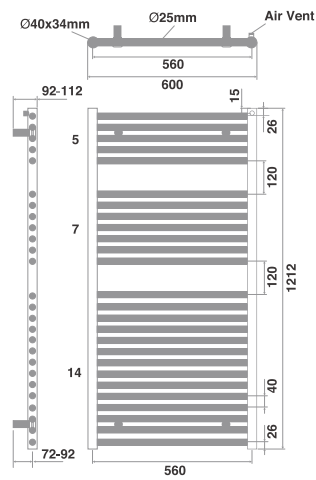

1212 x 500

1212 x 600

1652 x 400

1652 x 500

1652 x 600

Prices and Ordering

All values in this brochure are in GB Sterling and are inclusive of VAT.

All Tissino products are available in Virtual Worlds and Easyquote.