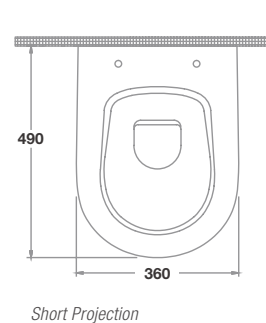

Our Velino collection fuses freedom and elegance with the very best in cool, minimal design to create a range that brings real panache to the bathroom.

Consisting of two exquisitely curved rimless WC pans, the Velino collection transforms the items' essential form and function into objects of sculptural beauty. Select from either the standard pan or the short-projection option, and benefit from the enhanced sense of space that comes with a wall hung design.

These rimless pans also make for easier cleaning, reducing detergent consumption compared to standard WCs.

WC Pans

Product	Code	RRP*
Rimless Wall Hung Pan	TVL-201	£314.00
Rimless Short Projection Wall Hung Pan	TVL-202	£293.00

Soft Close Seat

Slim Soft Close Seat	TVL-204	£130.00
Short Projection Slim Soft Close Seat	TVL-205	£130.00

Velino Sets

Rimless Wall Hung Pan + Slim Soft Close Seat	TVL-101	£443.00
Rimless Short Projection Wall Hung Pan + Slim Soft Close Seat	TVL-102	£423.00

*All prices include VAT

See inside cover for product features key

We also carry a complete range of Rocco wallplates and framed cisterns to complement the Tissino Sanitary collections. Please see pages 44 - 51