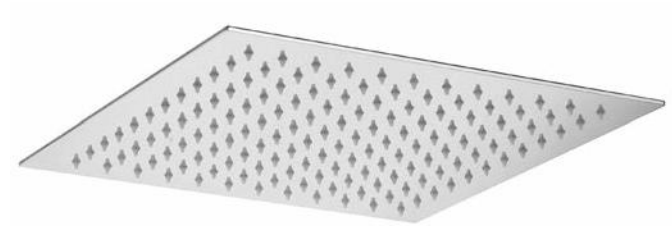

/ Square Rain Shower Head 200D, Chrome
TEV-301-CP