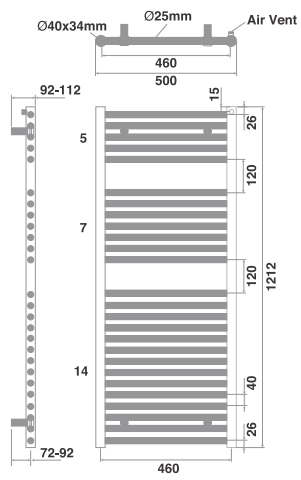

1212 x 500

1212 x 600

1652 x 400

1652 x 500

1652 x 600

Prices and Ordering

All values in this brochure are in GB Sterling and are inclusive of VAT.

All Tissino products are available in Virtual Worlds and Easyquote.