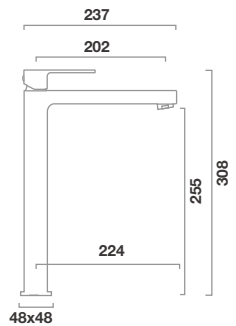

High Spout Basin Mono Tap

Pressure	Flow Rate
0.5 bar	2.71 l/m
1 bar	3.87 l/m
2 bar	5.58 l/m
3 bar	6.81 l/m