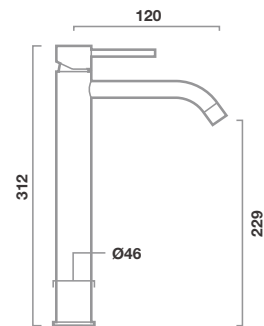

Chrome Basin Mono Tap | PARINA

Product	Finish	Code	RRP*
Basin Mono Tap	Chrome	TPR-101-CP	£217.00
High Spout Basin Mono Tap	Chrome	TPR-102-CP	£339.00

*All prices include VAT

See inside cover for product features key

High Spout Basin Mono Tap

Pressure	Flow Rate
0.5 bar	3.50 l/m
1 bar	5.01 l/m
2 bar	6.36 l/m
3 bar	8.88 l/m