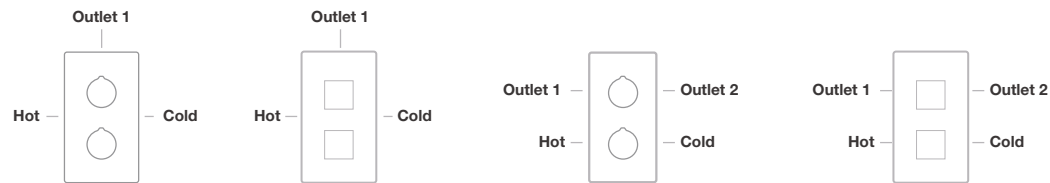

TMA-105 / TMA-103

Pressure	Flow Rate
0.5 bar	16.61 l/m
1 bar	23.50 l/m
2 bar	33.30 l/m
3 bar	35.70 l/m

TMA-106

Pressure	Flow Rate
0.5 bar	16.61 l/m
1 bar	23.50 l/m
2 bar	33.30 l/m
3 bar	35.70 l/m

TMA-104

Pressure	Flow Rate
0.5 bar	15.91 l/m
1 bar	22.50 l/m
2 bar	33.50 l/m
3 bar	35.00 l/m