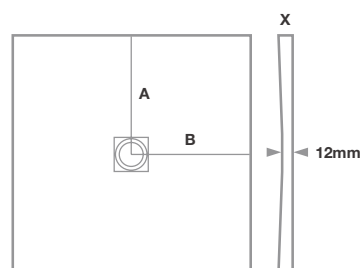

/ Grey Slate Giorgio2 shower tray with colour matched grate

Coloured Grate

Graphite Slate	Grey Slate	White Slate	RRP*
TRG-901-RS	TRG-901-GS	TRG-901-WS	£21.00

*All prices include VAT

Adhesive & Sealant

Graphite Slate	Grey Slate	White Slate	RRP*
TRG-902-RS	TRG-902-GS	TRG-902-WS	£32.00

Colour matched to the Giorgio Series

*All prices include VAT

One free tube of adhesive & sealant with every tray