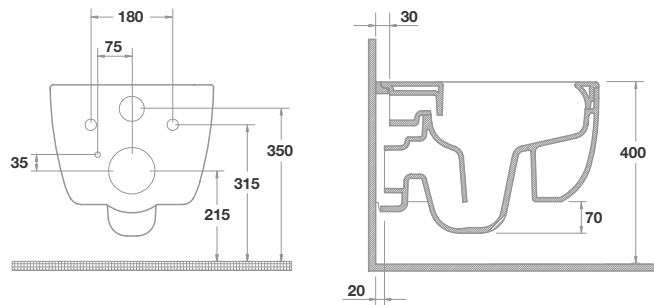

/ TVL-101

/ TVL-102

Savuto

Winding its way through the Savuto valley, the Savuto river is one of many waterways that runs through Southern Italy. After flowing 48 kilometres from its source in La Sila, the Savuto empties into the Tyrrhenian Sea at the Gulf of Saint Euphemia. The Savuto range takes inspiration from the grace and beauty of this landscape, combining square, rimless design with modern functionality that complements any bathroom.