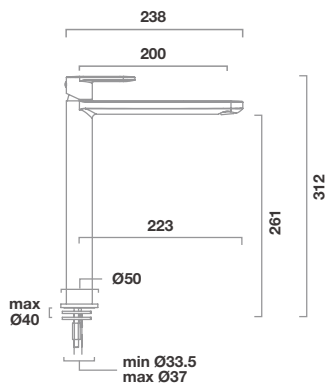

Basin Mono Tap | SAVENA

Product	Finish	Code	RRP*
Basin Mono Tap	Chrome	TSV-101	£174.00
High Spout Basin Mono Tap	Chrome	TSV-102	£328.00

*All prices include VAT

See inside cover for product features key

High Spout Basin Mono Tap

Pressure	Flow Rate
0.5 bar	4.25 l/m
1 bar	6.13 l/m
2 bar	8.68 l/m
3 bar	10.69 l/m