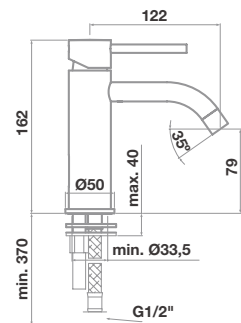

*All prices include VAT

See inside cover for product features key

High Spout Basin Mono Tap

Pressure	Flow Rate
0.5 bar	3.50 l/m
1 bar	5.01 l/m
2 bar	6.36 l/m
3 bar	8.88 l/m

Basin Mono Tap

Pressure	Flow Rate
0.5 bar	4.67 l/m
1 bar	6.78 l/m
2 bar	9.70 l/m
3 bar	11.95 l/m