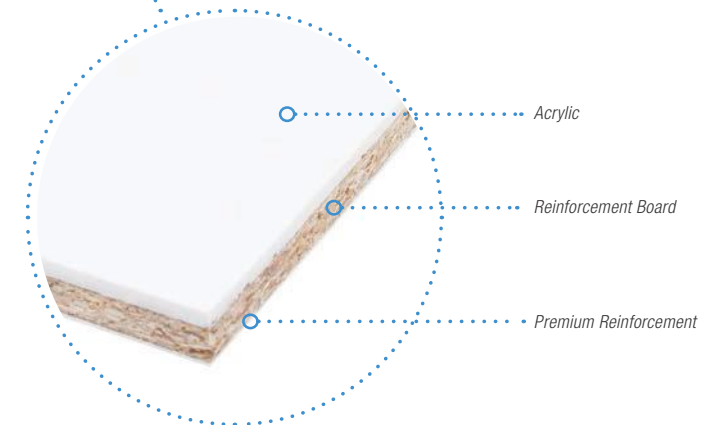

The Perma Bianco finish ensures that bath panels stay white and will not discolour over time, even if exposed to sunlight.

/ Premium Base Board Sample

/ Premium Bath Panel Sample

Premium Option
Even stronger and warmer for longer