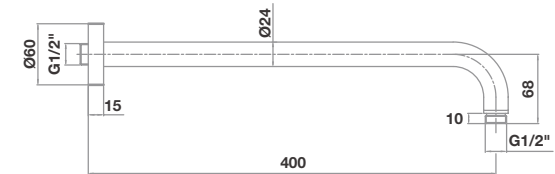

/ Outlet Elbow, Matt Black
TPR-503-MN