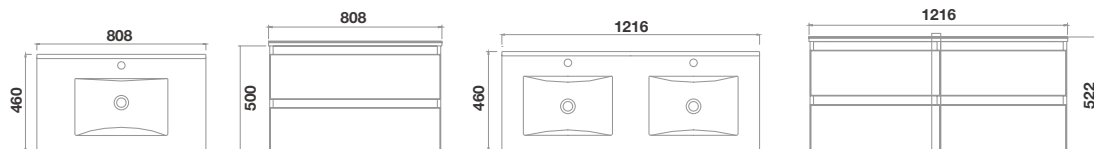

*All prices include VAT

Tap & waste not included. For brassware see page 52

Vitolo Countertops and Basins

Description	Finish	Code	RRP*
Solid Surface Countertop 805 x 462 x 24mm <i>(For 800mm basin unit)</i>	Matt White	TVT-307	£527.00
Solid Surface Countertop 1210 x 462 x 24mm <i>(For 1200mm basin unit)</i>	Matt White	TVT-308	£639.00
Round Solid Surface Countertop Basin White	Matt White	TVT-101	£229.00
Rectangular Solid Surface Countertop Basin White	Matt White	TVT-102	£239.00
Rectangular Solid Surface Countertop Basin White	Matt White	TVT-103	£287.00
Basin Stone Push Waste	Matt White	TVT-201-MW	£82.00

*All prices include VAT

Tap & waste not included. For brassware see page 52

See inside cover for product features key