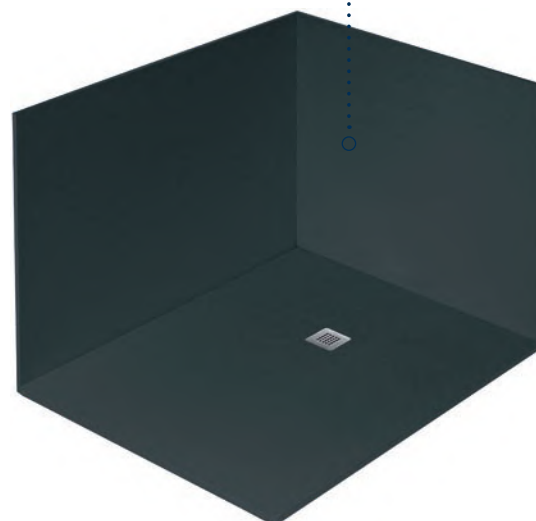

Giorgio Wall Panels

The luxurious natural slate finish of the Giorgio wall panels adds a stylish focus to any bathroom, often used to create an inviting shower enclosure that is durable and easy to care for.

With two size options available, the wall panels are 10mm thick and feature solid colour throughout, so whether you choose contemporary graphite, pristine white or the cool, understated grey, you can be confident that your enclosure will always look its best.

The wall panels are designed to perfectly complement the shower trays in Tissino's Giorgio collection, as well as the range of colours and sizes that work equally well with other bathroom style choices. Their presence is intended to be a long-lasting pleasure, with a ten year guarantee to uphold the craftsmanship.

- / Beautiful natural slate finish
- / Solid colour throughout the entire non-porous gel coat finish & resin core
- / 10mm thickness
- / Solid colour throughout
- / 10 year guarantee

See inside cover for product features key

- Solid colour throughout the entire non-porous gel coat finish and resin core