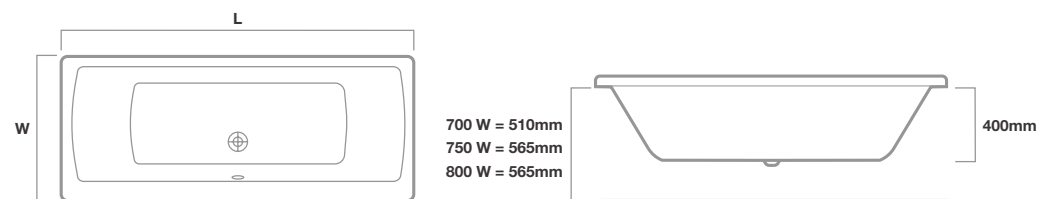

LORENZO | Double Ended

1700mm x 700mm

Baths	Capacity	Code	RRP*
Standard Double Ended Bath	205 Litres	TLO-201	£317.00
Premium Double Ended Bath	205 Litres	TLO-601	£398.00

Panels

1700 x 510 Standard Front Panel	-	TLO-302	£152.00
700 x 510 Standard End Panel	-	TLO-304	£108.00
1700 x 510 Premium Front Panel	-	TLO-702	£199.00
700 x 510 Premium End Panel	-	TLO-703	£149.00
1700 x 700 x 510 Premium L Shaped Single Moulded Panel	-	TLO-712	£433.00

*All prices include VAT

1700mm x 750mm

Baths	Capacity	Code	RRP*
Standard Double Ended Bath	230 Litres	TLO-202	£354.00
Premium Double Ended Bath	230 Litres	TLO-602	£435.00

Panels

1700 x 560 Premium Front Panel	-	TLO-704	£199.00
750 x 560 Premium End Panel	-	TLO-708	£149.00
1700 x 750 x 560 Premium L Shaped Single Moulded Panel	-	TLO-713	£433.00

*All prices include VAT

1800mm x 800mm

Baths	Capacity	Code	RRP*
Standard Double Ended Bath	263 Litres	TLO-203	£413.00
Premium Double Ended Bath	263 Litres	TLO-603	£515.00

Panels

1800 x 560 Premium Front Panel	-	TLO-705	£218.00
800 x 560 Premium End Panel	-	TLO-706	£167.00
1800 x 800 x 560 Premium L Shaped Single Moulded Panel	-	TLO-715	£433.00

*All prices include VAT

Standard and Premium products can be used in conjunction with one another