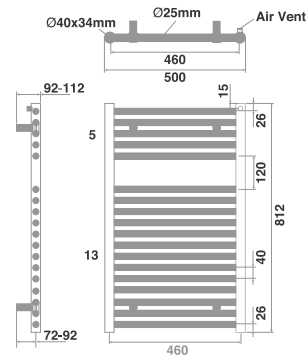

1652 x 400

812 x 500