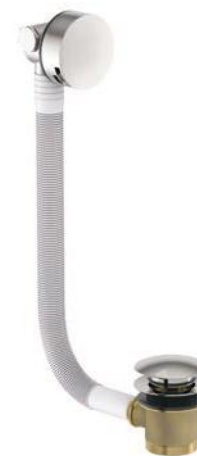

/ TAL-101

/ TAL-105

An expansion kit is required when using an Alek waste on a Londra bath

/ TAL-203 / TAL-204

/ TAL-102

/ TAL-104

Mario

The Mario collection from Tissino combines all the elements required to create the ultimate in luxurious showering. From subtle, sculptural shower controls to exposed thermostatic mixers and stunning, high performance shower heads in a range of styles.