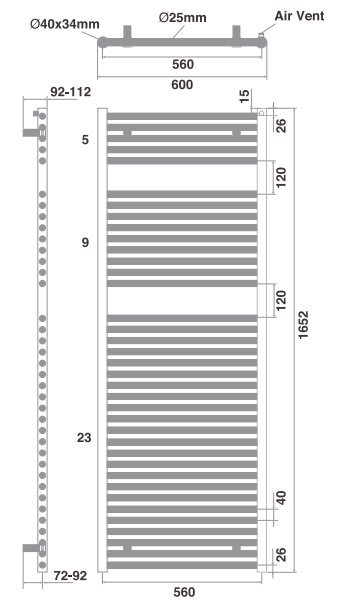

1212 x 500

1212 x 600

1652 x 400

1652 x 500

1652 x 600

Prices and Ordering

All values in this brochure are in GB Sterling and are inclusive of VAT.

All Tissino products are available in Virtual Worlds and Easyquote.