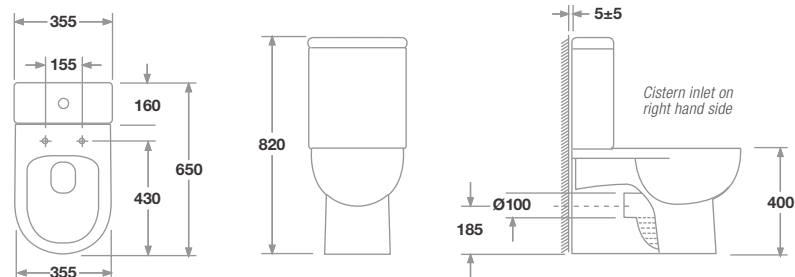

Close-coupled WC