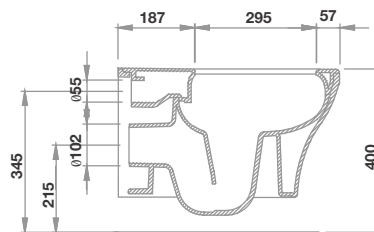

Wall Hung WC

Product	Code	RRP*
Wall Hung Pan	TSO-104	£350.00
Soft Close Seat	TSO-103	£124.00
Wall Hung Pan + Soft Close Seat	TSO-202	£475.00

*All prices include VAT

See inside cover for product features key

We also carry a complete range of Rocco wallplates and framed cisterns to complement the Tissino Sanitary collections. Please see pages 44 - 51