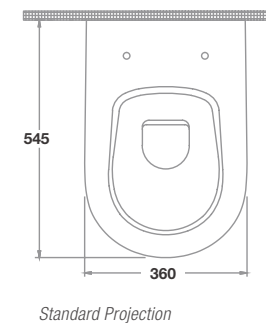

Our Velino collection fuses freedom and elegance with the very best in cool, minimal design to create a range that brings real panache to the bathroom.

Consisting of two exquisitely curved rimless WC pans, the Velino collection transforms the items' essential form and function into objects of sculptural beauty. Select from either the standard pan or the short-projection option, and benefit from the enhanced sense of space that comes with a wall hung design.

These rimless pans also make for easier cleaning, reducing detergent consumption compared to standard WCs.

WC Pans

Product	Code	RRP*
Rimless Wall Hung Pan	TVL-201	£314.00
Rimless Short Projection Wall Hung Pan	TVL-202	£293.00

Soft Close Seat

Slim Soft Close Seat	TVL-204	£130.00
Short Projection Slim Soft Close Seat	TVL-205	£130.00

Velino Sets

Rimless Wall Hung Pan + Slim Soft Close Seat	TVL-101	£443.00
Rimless Short Projection Wall Hung Pan + Slim Soft Close Seat	TVL-102	£423.00

*All prices include VAT

See inside cover for product features key

We also carry a complete range of Rocco wallplates and framed cisterns to complement the Tissino Sanitary collections. Please see pages 44 - 51