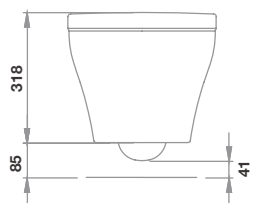

Wall Hung WC

Product	Code	RRP*
Wall Hung Pan	TSO-104	£350.00
Soft Close Seat	TSO-103	£124.00
Wall Hung Pan + Soft Close Seat	TSO-202	£475.00

*All prices include VAT

See inside cover for product features key

We also carry a complete range of Rocco wallplates and framed cisterns to complement the Tissino Sanitary collections. Please see pages 44 - 51