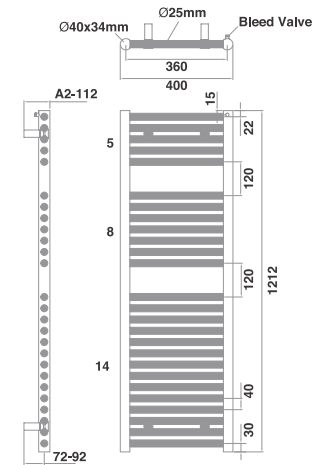

1212 x 500

1212 x 600

1652 x 400

1652 x 500

1652 x 600

Prices and Ordering

All values in this brochure are in GB Sterling and are inclusive of VAT.

All Tissino products are available in Virtual Worlds and Easyquote.