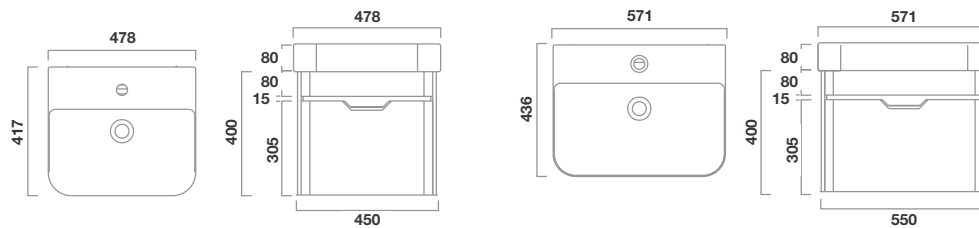

*All prices include VAT

Tap & waste not included. For brassware see page 52

/ TLT-405

/ TLT-406

/ TLT-401

/ TLT-402

WC Pans

Product	Code	RRP*
Close Coupled Pan	TAN-101	£199.00
Close Coupled LH Pan	TAN-105	£321.00
Close Coupled RH Pan	TAN-106	£321.00