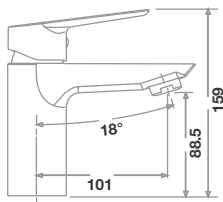

Cloakroom Basin Mono Tap

Pressure	Flow Rate
0.5 bar	5.70 l/m
1 bar	10.80 l/m
2 bar	12.20 l/m
3 bar	14.00 l/m