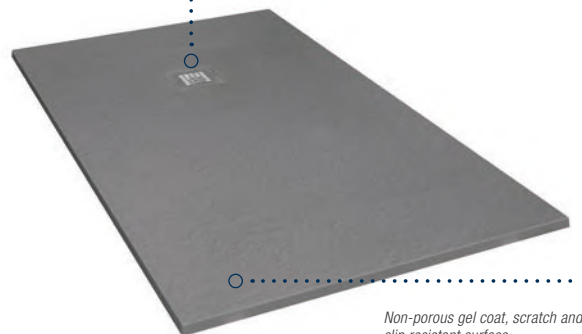

Giorgio2

Giorgio2 is a minimalist designed tray featuring a beautiful natural slate effect, available in three luxury colours and a wide selection of sizes.

A chrome grate is supplied as standard, alternatively a colour matched grate can be purchased to add that extra touch of class.

- / Beautiful natural slate effect finish
- / Highly durable, scratch & slip resistant surface
- / Solid colour throughout the entire non-porous gel coat finish & resin core
- / One free tube of colour matched adhesive & sealant with every tray
- / Includes a 34 l/m waste valve & stainless steel grate
- / Colour matched grates available
- / Wide selection of sizes
- / Edges can be trimmed up to 100mm
- / 10 year guarantee

See inside cover for product features key