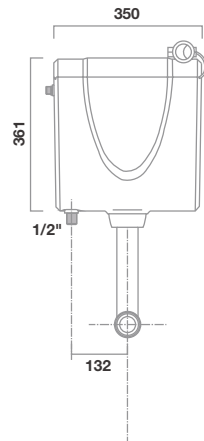

Ultra Slim Concealed Cistern | ROCCO

Product	Code	RRP*
Concealed Cistern - Top Access with Push Button	TRO-105	£129.00
Ultra Slim Concealed Cistern - Front Flush	TRO-106	£220.00

*All prices include VAT

- / Top or front flush
- / 6 flush plate options (see page 45)
- / Blow moulded fully insulated tank – quiet operation, no condensation
- / For reduced height installation – ideal under windows

EN 14055

See inside cover for product features key