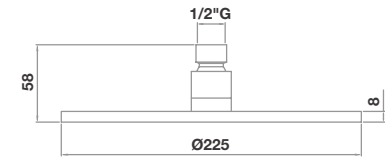

**All prices include VAT*

See inside cover for product features key

/ Round Rain Shower Head 200D, Matt Black
TPR-302-MN

/ Round Rain Shower Head 300D, Chrome
TPR-301-CP

Pressure	Flow Rate
0.5 bar	6.39 l/m
1 bar	9.56 l/m
2 bar	13.93 l/m
3 bar	17.59 l/m