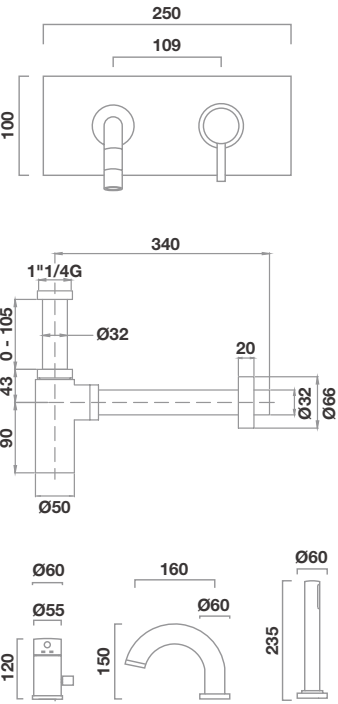

Product	Finish	Code	RRP*
Concealed Basin Mixer	Matt Black	TPR-103-MN	£489.00
Bottle Trap for 1/4 Waste	Matt Black	TPR-601-MN	£210.00
2TH Bath Set	Matt Black	TPR-106-MN	£530.00
Concealed Basin Mixer	Chrome	TPR-103-CP	£348.00
Bottle Trap for 1/4 Waste	Chrome	TPR-601-CP	£136.00
2TH Bath Set	Chrome	TPR-106-CP	£416.00
3TH Bath Set	Chrome	TPR-104-CP	£580.00

*All prices include VAT

See inside cover for product features key

Concealed Basin Mixer

Pressure	Flow Rate
0.5 bar	6.10 l/m
1 bar	8.57 l/m
2 bar	12.20 l/m
3 bar	15.02 l/m

2TH/3TH Bath Set, Bath Filler

Pressure	Flow Rate
0.5 bar	10.28 l/m
1 bar	13.89 l/m
2 bar	19.61 l/m
3 bar	24.05 l/m

2TH/3TH Bath Set, Shower Head

Pressure	Flow Rate
0.5 bar	4.96 l/m
1 bar	7.45 l/m
2 bar	10.72 l/m
3 bar	13.39 l/m