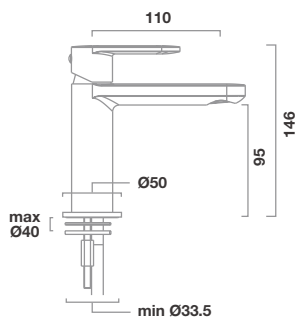

Basin Mono Tap

Pressure	Flow Rate
0.5 bar	4.61 l/m
1 bar	6.46 l/m
2 bar	9.12 l/m
3 bar	11.12 l/m