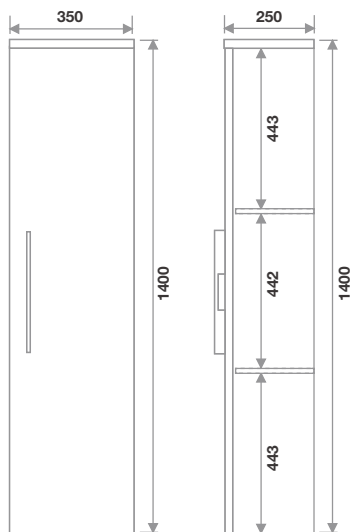

Wall Hung Tall Storage Unit | ANGELO

1400mm - 1 Door

Product	Finish	Code	RRP*
1400 Tall Storage Unit	Barossa Oak	TAN-208-BA	£293.00
1400 Tall Storage Unit	Gloss White	TAN-208-WH	£293.00

*All prices include VAT

- / 1 soft close door
- / 1400mm tall unit with 2 adjustable shelves
- / Available in Gloss White & Barossa Oak
- / Slim & stylish handles
- / 10 year guarantee

See inside cover for product features key

/ TAN-208-BA