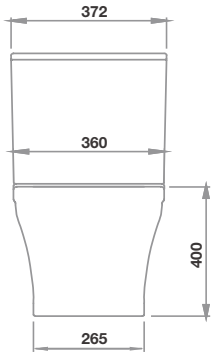

Closed Coupled WC

Product	Code	RRP*
Close Coupled Pan	TSO-101	£335.00
Cistern	TSO-102	£168.00
Soft Close Seat	TSO-103	£124.00
Close Coupled Pan + Cistern + Soft Close Seat	TSO-201	£627.00

*All prices include VAT

See inside cover for product features key