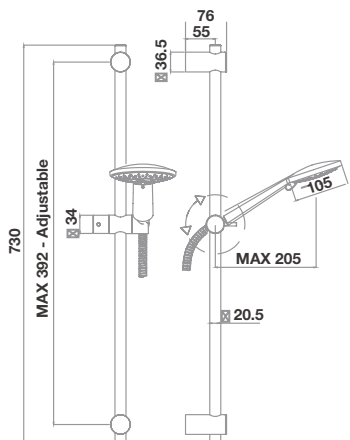

/ Slide Rail Shower Kit - 4 function head, Chrome
TPR-502-CP

/ Slide Rail Kit, Chrome
TPR-501-CP

/ Hand Held Shower Kit, Chrome
TPR-505-CP

/ Shower Column, Chrome
TPR-507-CP

Slide Rail Shower Kit

Slide Rail Kit