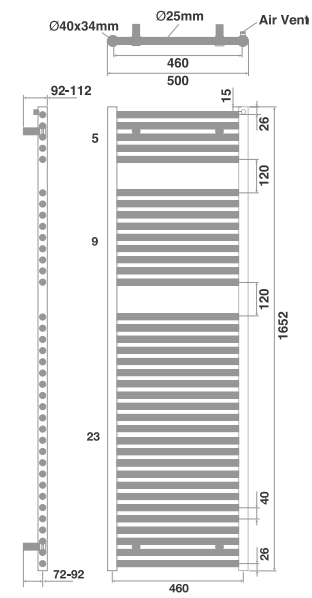

1212 x 500

1212 x 600

1652 x 400

1652 x 500

1652 x 600

Prices and Ordering

All values in this brochure are in GB Sterling and are inclusive of VAT.

All Tissino products are available in Virtual Worlds and Easyquote.