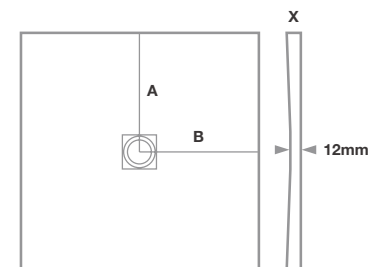

*Availability:

- Shower trays are available for immediate delivery

Square / Rectangular Shower Trays | GIORGIO2

/ Graphite Slate

/ Grey Slate

/ White Slate

800mm Square / Rectangle Shower Trays

Size (mm)	Graphite Slate	Grey Slate	White Slate	RRP*	A	B	X	Kg	Stock*
800 x 800	TRG-431-RS	TRG-431-GS	TRG-431-WS	£472.00	400	400	25	23	●
900 x 800	TRG-432-RS	TRG-432-GS	TRG-432-WS	£501.00	300	400	25	24	●
1000 x 800	TRG-433-RS	TRG-433-GS	TRG-433-WS	£521.00	300	400	25	26	●
1200 x 800	TRG-434-RS	TRG-434-GS	TRG-434-WS	£557.00	350	400	25	31	●
1400 x 800	TRG-435-RS	TRG-435-GS	TRG-435-WS	£614.00	400	400	27	38	●
1500 x 800	TRG-436-RS	TRG-436-GS	TRG-436-WS	£643.00	400	400	29	43	●
1600 x 800	TRG-437-RS	TRG-437-GS	TRG-437-WS	£688.00	450	400	29	45	●
1700 x 800	TRG-438-RS	TRG-438-GS	TRG-438-WS	£772.00	450	400	29	49	●
1800 x 800	TRG-439-RS	TRG-439-GS	TRG-439-WS	£791.00	500	400	29	51	●
1900 x 800	TRG-440-RS	TRG-440-GS	TRG-440-WS	£846.00	500	400	31	57	●
2000 x 800	TRG-441-RS	TRG-441-GS	TRG-441-WS	£902.00	500	400	31	61	●
2200 x 800	TRG-442-RS	TRG-442-GS	TRG-442-WS	£963.00	1100	400	31	65	●