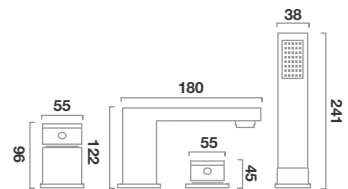

4TH Bath Set Mixer

Pressure	Flow Rate
0.5 bar	9.40 l/m
1 bar	14.60 l/m
2 bar	16.30 l/m
3 bar	20.10 l/m

4TH Bath Set Hand Shower

Pressure	Flow Rate
0.5 bar	6.50 l/m
1 bar	11.50 l/m
2 bar	13.50 l/m
3 bar	16.20 l/m