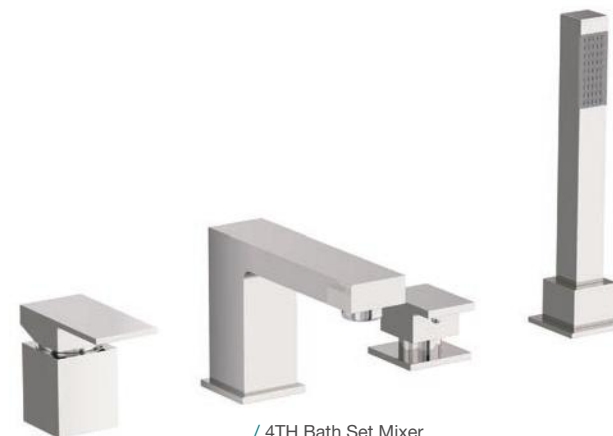

/ Small Basin Mono Tap
TTE-101

/ Basin Mono Tap
TTE-102

/ 4TH Bath Set Mixer
TTE-201

Alek

Eliminate the need for deck mounted bath taps with the modern, minimalist Alek bath filler, complete with push waste and overflow. The range is available in chrome and matt black to add to the perfect finishing touch to any design conscious bathroom.