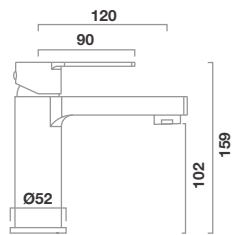

Basin Mono Tap | BAVERA

Product	Finish	Code	RRP*
Basin Mono Tap	Chrome	TBV-101-CP	£204.00
Basin Mono Tap	Matt Black	TBV-101-MN	£256.00
High Spout Basin Mono Tap	Chrome	TBV-102-CP	£326.00

*All prices include VAT

See inside cover for product features key

Basin Mono Tap

Pressure	Flow Rate
0.5 bar	7.06 l/m
1 bar	9.93 l/m
2 bar	13.88 l/m
3 bar	16.97 l/m