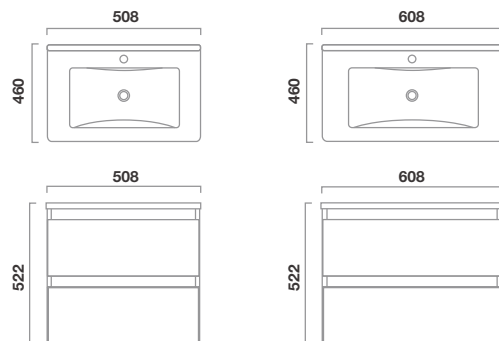

CATINA | Wall Hung Basin Unit & Basin - Gloss Finish

500 / 600mm - 2 Drawers

Product	Finish	Code	RRP*
500mm			
500 Basin	White	TAC-101	£146.00
500 Basin Unit	Gloss Graphite	TCI-121-GG	£432.00
500 Basin Unit + 500 Basin	Gloss Graphite	TCI-101-GG	£578.00
500 Basin Unit	Gloss White	TCI-121-GW	£432.00
500 Basin Unit + 500 Basin	Gloss White	TCI-101-GW	£578.00
600mm			
600 Basin	White	TAC-102	£169.00
600 Basin Unit	Gloss Graphite	TCI-122-GG	£475.00
600 Basin Unit + 600 Basin	Gloss Graphite	TCI-102-GG	£643.00
600 Basin Unit	Gloss White	TCI-122-GW	£475.00
600 Basin Unit + 600 Basin	Gloss White	TCI-102-GW	£643.00

*All prices include VAT

Tap & waste not included. For brassware see page 52

Vitolo Countertops and Basins

Description	Finish	Code	RRP*
Solid Surface Countertop 605 x 462 x 24mm <i>(For 600mm basin unit)</i>	Matt White	TVT-305	£298.00
Round Solid Surface Countertop Basin White	Matt White	TVT-101	£229.00
Square Solid Surface Countertop Basin White	Matt White	TVT-102	£239.00
Rectangular Solid Surface Countertop Basin White	Matt White	TVT-103	£287.00
Basin Stone Push Waste	Matt White	TVT-201-MW	£82.00

*All prices include VAT

Tap & waste not included. For brassware see page 52

See inside cover for product features key