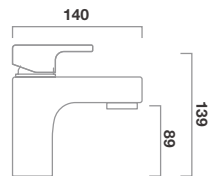

Basin Mono Tap

Pressure	Flow Rate
0.5 bar	5.40 l/m
1 bar	10.30 l/m
2 bar	12.75 l/m
3 bar	14.20 l/m