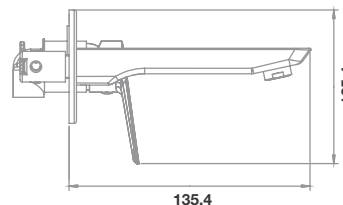

*All prices include VAT

See inside cover for product features key

/ Concealed Single Lever Basin Mixer

/ Concealed Single Lever Basin Mixer
TPA-104

Concealed Single Lever Basin Mixer

Pressure	Flow Rate
0.5 bar	7.90 l/m
1 bar	12.30 l/m
2 bar	15.20 l/m
3 bar	17.60 l/m