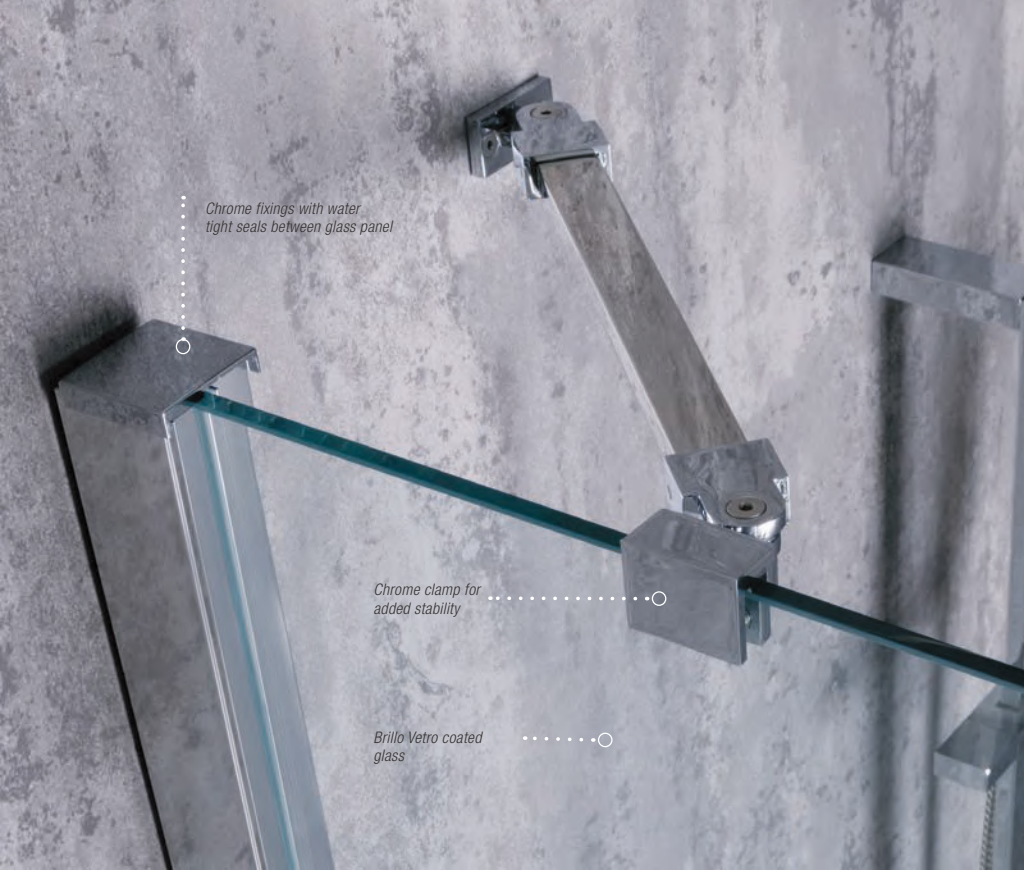

Bath Screens | MESSINA

Bathrooms come in a variety of styles and layouts, so the Messina collection includes a range of sizes and formats. Whether you choose a simple single panel screen or a hinged double panel version – with either a square or curved corner – the Tissino commitment to quality is always the same. Tight seals keep water under control, while a 20mm fitting adjustment helps make sure that installation goes smoothly.

High quality glass is a must for an effective bath screen, and all the products in the Messina collection feature specially manufactured glass sheets of proven strength and safety. With such good-looking glass, the protective Brillo Vetro coating adds further enhancement, resisting the build up of soap deposits and making the screen easy to keep clean.

The quality of materials and manufacturing is a given with all Tissino products, and the 10 year guarantee that accompanies every Messina bath screen ensures peace of mind for a long time to come. With superb performance and stunning aesthetics, the Messina collection reflects the very best in Italian inspired design.