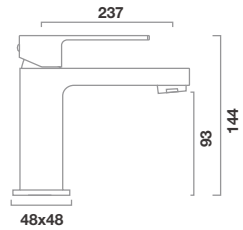

Basin Mono Tap | ELVO

Product	Finish	Code	RRP*
Basin Mono Tap	Chrome	TEV-101-CP	£230.00
Basin Mono Tap	Matt Black	TEV-101-MN	£297.00
High Spout Basin Mono Tap	Chrome	TEV-102-CP	£503.00

*All prices include VAT

See inside cover for product features key

Basin Mono Tap

Pressure	Flow Rate
0.5 bar	2.69 l/m
1 bar	3.98 l/m
2 bar	5.67 l/m
3 bar	7.06 l/m