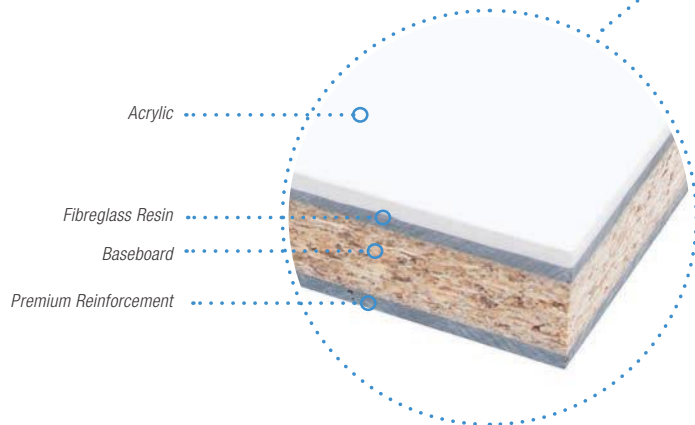

The Perma Bianco finish ensures that bath panels stay white and will not discolour over time, even if exposed to sunlight.

/ Premium Base Board Sample

/ Premium Bath Panel Sample

Premium Option
Even stronger and warmer for longer