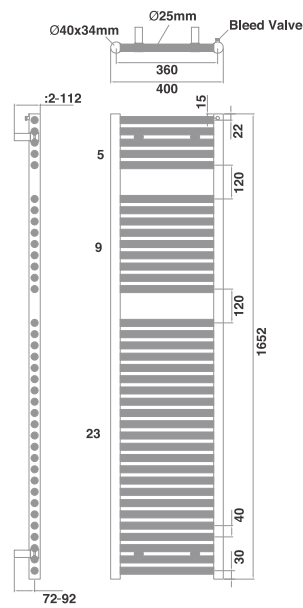

1212 x 500

1212 x 600

1652 x 400

1652 x 500

1652 x 600

Prices and Ordering

All values in this brochure are in GB Sterling and are inclusive of VAT.

All Tissino products are available in Virtual Worlds and Easyquote.