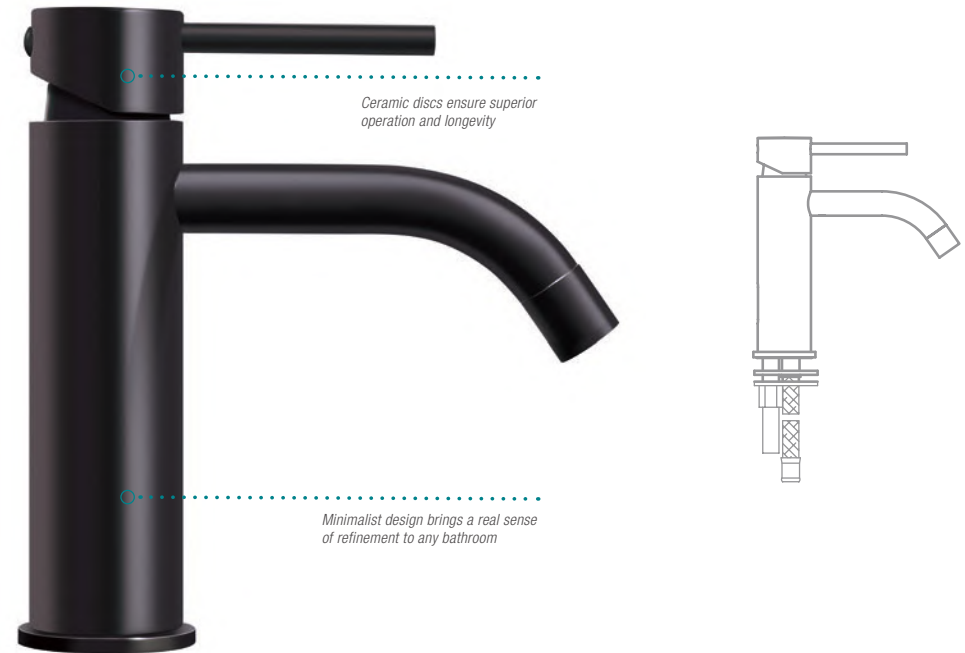

The Parina collection brings a real sense of refinement and elegance to the bathroom from slim, high spout taps to concealed basin mixers and bath sets in a range of styles. Thermostatic shower valves are also available, featuring exquisite round handles that are a pleasure to operate.

From gleaming chrome through to steel, matt black, rose gold and more, the collection adds variety and interest to the bathroom, even in the most functional of areas.

Our Parina collection may exhibit high quality minimalist design, but there's nothing minimal about the choices available throughout the range.