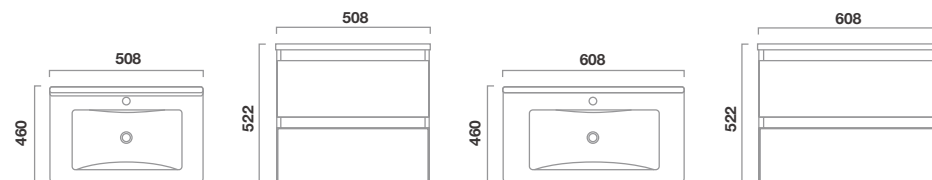

Vitolo Countertops and Basins

Description	Finish	Code	RRP*
Solid Surface Countertop 605 x 462 x 24mm <i>(For 600mm basin unit)</i>	Matt White	TVT-305	£298.00
Round Solid Surface Countertop Basin White	Matt White	TVT-101	£229.00
Square Solid Surface Countertop Basin White	Matt White	TVT-102	£239.00
Rectangular Solid Surface Countertop Basin White	Matt White	TVT-103	£287.00
Basin Stone Push Waste	Matt White	TVT-201-MW	£82.00

*All prices include VAT

Tap & waste not included. For brassware see page 52

See inside cover for product features key