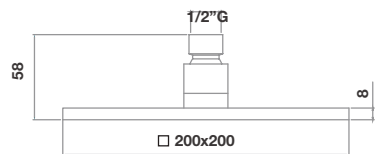

Matt Black Shower Head 8mm

Pressure	Flow Rate
0.5 bar	3.55 l/m
1 bar	5.08 l/m
2 bar	7.31 l/m
3 bar	8.91 l/m