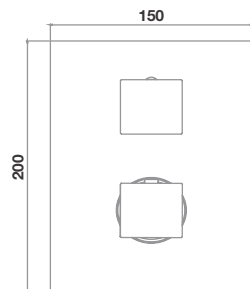

1 Outlet		2 Outlets		3 Outlets	
Pressure	Flow Rate	Pressure	Flow Rate	Pressure	Flow Rate
0.5 bar	4.68 l/m	0.5 bar	5.85 l/m	0.5 bar	5.75 l/m
1 bar	6.86 l/m	1 bar	8.50 l/m	1 bar	8.28 l/m
2 bar	9.92 l/m	2 bar	12.38 l/m	2 bar	11.98 l/m
3 bar	12.37 l/m	3 bar	15.28 l/m	3 bar	14.77 l/m