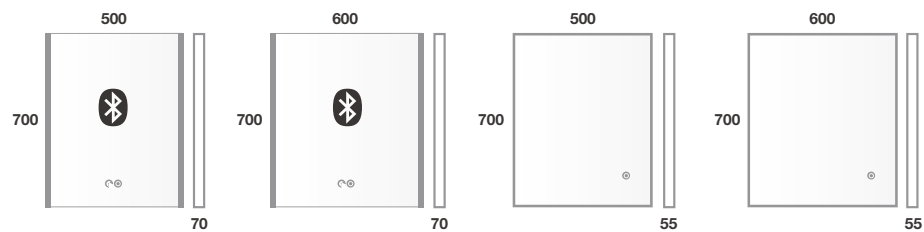

Mirror with LED Strip on 2 sides, Touch Sensor, Bluetooth & Shaver Socket

Size (mm)	Code	RRP*
500 x 700 x 70 – Bluetooth / Speaker	TAN-511	£375.00
600 x 700 x 70 – Bluetooth / Speaker	TAN-512	£414.00

*All prices include VAT

Mirror with LED Strip on 4 sides, Touch Sensor & Shaver Socket

Size (mm)	Code	RRP*
500 x 700 x 55	TAN-521	£326.00
600 x 700 x 55	TAN-522	£366.00

*All prices include VAT

See inside cover for product features key