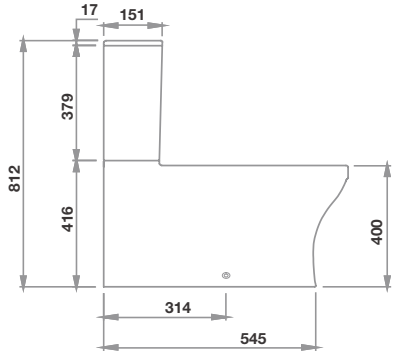

Closed Coupled WC

Product	Code	RRP*
Close Coupled Pan	TSO-101	£335.00
Cistern	TSO-102	£168.00
Soft Close Seat	TSO-103	£124.00
Close Coupled Pan + Cistern + Soft Close Seat	TSO-201	£627.00

*All prices include VAT

See inside cover for product features key