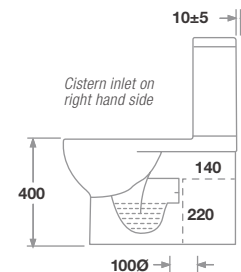

Close-coupled WC RH cut out