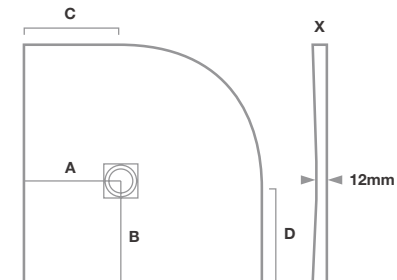

Square / Rectangular / Quadrant Shower Trays | GIORGIO2

/ Giorgio2 White Slate shower tray with colour matched grate

Coloured Grate

Graphite Slate	Grey Slate	White Slate	RRP*
TRG-901-RS	TRG-901-GS	TRG-901-WS	£21.00

*All prices include VAT

Adhesive & Sealant

Graphite Slate	Grey Slate	White Slate	RRP*
TRG-902-RS	TRG-902-GS	TRG-902-WS	£32.00

Colour matched to the Giorgio Series

*All prices include VAT

One free tube of adhesive & sealant with every tray

1000mm Square / Rectangle Shower Trays

Size (mm)	Graphite Slate	Grey Slate	White Slate	RRP*	A	B	X	Kg	Stock*
1000 x 1000	TRG-503-RS	TRG-503-GS	TRG-503-WS	£590.00	500	500	31	32	●
1200 x 1000	TRG-504-RS	TRG-504-GS	TRG-504-WS	£707.00	350	500	31	38	●
1400 x 1000	TRG-505-RS	TRG-505-GS	TRG-505-WS	£808.00	400	500	31	47	●
1500 x 1000	TRG-506-RS	TRG-506-GS	TRG-506-WS	£891.00	400	500	31	53	●
1600 x 1000	TRG-507-RS	TRG-507-GS	TRG-507-WS	£994.00	450	500	31	57	●
1700 x 1000	TRG-508-RS	TRG-508-GS	TRG-508-WS	£1073.00	450	500	31	60	●
1800 x 1000	TRG-509-RS	TRG-509-GS	TRG-509-WS	£1124.00	500	500	31	64	●
1900 x 1000	TRG-510-RS	TRG-510-GS	TRG-510-WS	£1176.00	500	500	31	71	●
2000 x 1000	TRG-511-RS	TRG-511-GS	TRG-511-WS	£1237.00	500	500	31	74	●

Chrome grate and waste included with every tray

*All prices include VAT

1200mm Square / Rectangle Shower Trays

Size (mm)	Graphite Slate	Grey Slate	White Slate	RRP*	A	B	X	Kg	Stock*
1200 x 1200	TRG-534-RS	TRG-534-GS	TRG-534-WS	£872.00	600	600	31	46	●
1600 x 1200	TRG-537-RS	TRG-537-GS	TRG-537-WS	£1172.00	800	600	31	68	●
1800 x 1200	TRG-539-RS	TRG-539-GS	TRG-539-WS	£1276.00	900	600	31	83	●
2200 x 1200	TRG-542-RS	TRG-542-GS	TRG-542-WS	£1550.00	1100	600	31	98	●

Chrome grate and waste included with every tray

*All prices include VAT

Quadrant Shower Trays