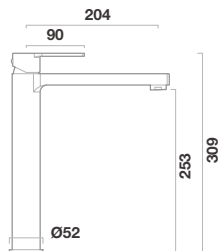

High Spout Basin Mono Tap

Pressure	Flow Rate
0.5 bar	4.99 l/m
1 bar	7.34 l/m
2 bar	10.63 l/m
3 bar	13.23 l/m