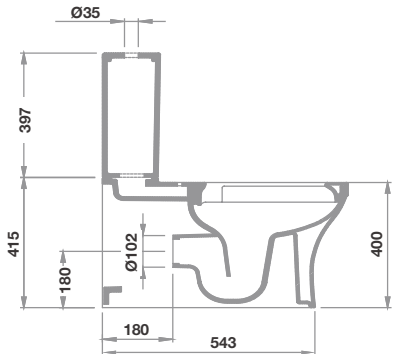

Closed Coupled WC

Product	Code	RRP*
Close Coupled Pan	TSO-101	£335.00
Cistern	TSO-102	£168.00
Soft Close Seat	TSO-103	£124.00
Close Coupled Pan + Cistern + Soft Close Seat	TSO-201	£627.00

*All prices include VAT

See inside cover for product features key