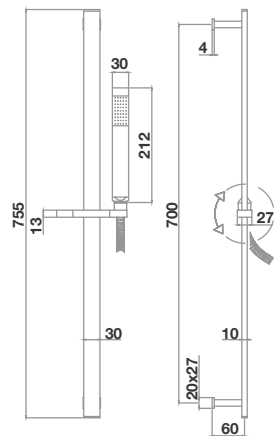

**All prices include VAT*

See inside cover for product features key

/ Square Slide Rail Kit, Chrome
TPR-303-CP

/ Square Outlet Elbow, Chrome
TPR-304-CP

/ Square Slide Rail Kit, Matt Black
TPR-303-MN

/ Square Outlet Elbow, Matt Black
TPR-304-MN