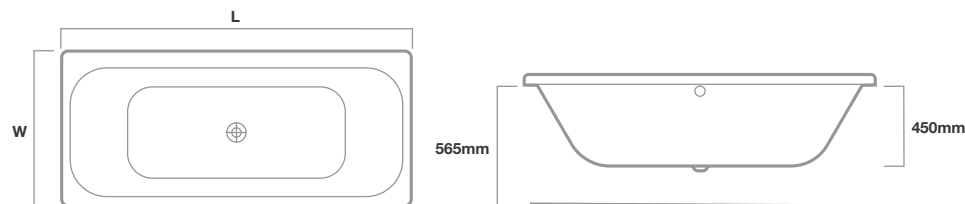

Double Ended Bath | LONDRA

Design ingenuity lies at the heart of the Londra premium double ended bath. The bath is built to maximise internal bathing space, with the slimmest rims achievable allowing for long, luxurious bathing – or a quick wash down if time is tight.

The top grade acrylic is strengthened by a robust and rigid supporting system, while efficient insulation helps keep temperatures from dipping.

Available in two size options, the bath is supplied without tap holes, allowing for installation in a range of bathroom locations. As with all Tissino bathroom products, a 10 year guarantee helps add additional peace of mind to the pleasure of beautiful design.

1700mm x 750mm

Product	Capacity	Code	RRP*
Premium Acrylic Double Ended Bath	240 Litres	TLA-402	£597.00
1700 x 560 Premium Front Panel	-	TLO-704	£199.00
750 x 560 Premium End Panel	-	TLO-708	£149.00

*All prices include VAT

1800mm x 800mm

Product	Capacity	Code	RRP*
Premium Acrylic Double Ended Bath	292 Litres	TLA-403	£597.00
1800 x 560 Premium Front Panel	-	TLO-705	£218.00
800 x 560 Premium End Panel	-	TLO-706	£167.00

*All prices include VAT

Range of Brassware available to complement the range, see page 52