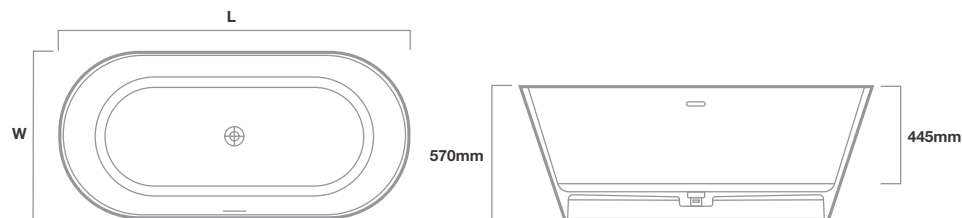

Stone Freestanding Bath | ANGELO

It may be disarmingly simple in form and subtly elegant in conception, but the Angelo Stone Freestanding bath forms an effortlessly breath-taking centrepiece to any contemporary bathroom.

Expertly crafted from natural stone resin, the double ended bath offers the ultimate bathing experience in larger bathrooms where its freestanding design can be accommodated. With its exquisitely curved form, it offers superior luxury and comfort for all those who love to sit back and soak away the day's cares.

Featuring integrated waste and support systems, and backed by a 10 year guarantee, this bath is a masterpiece of style-conscious bathroom design.

/ Matching pre-fitted stone waste and overflow

1700mm x 800mm

Bath	Capacity	Weight	Code	RRP*
Stone Freestanding	366 Litres	112.7 kg	TAN-302	£3,243.00

*All prices include VAT

Range of Brassware available to complement the range, see page 52