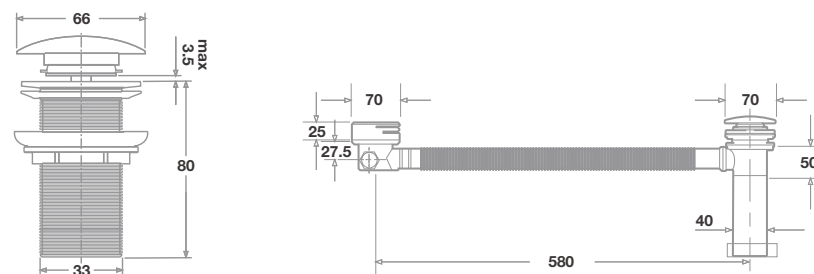

/ TAL-101

/ TAL-105

An expansion kit is required when using an Alek waste on a Londra bath

/ TAL-203 / TAL-204

/ TAL-102

/ TAL-104

Mario

The Mario collection from Tissino combines all the elements required to create the ultimate in luxurious showering. From subtle, sculptural shower controls to exposed thermostatic mixers and stunning, high performance shower heads in a range of styles.