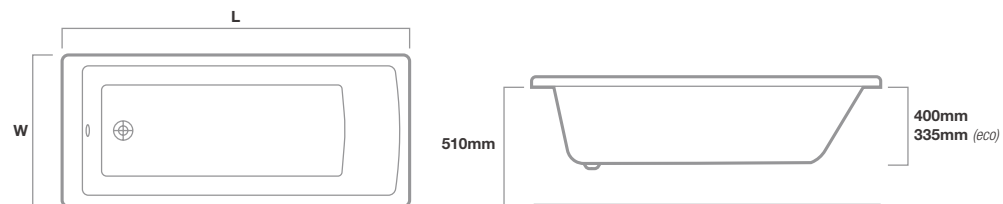

LORENZO | Single Ended

1600mm x 700mm

Baths	Capacity	Code	RRP*
Standard Single Ended Bath	199 Litres	TLO-101	£313.00
With Handles (handle fixings are pre-drilled)	199 Litres	TLO-111	£367.00
Premium Single Ended Bath	199 Litres	TLO-501	£398.00
With Handles (handle fixings are pre-drilled)	199 Litres	TLO-511	£446.00

Panels

1600 x 510 Standard Front Panel	-	TLO-301	£152.00
700 x 510 Standard End Panel	-	TLO-304	£108.00
1600 x 510 Premium Front Panel	-	TLO-701	£199.00
700 x 510 Premium End Panel	-	TLO-703	£149.00
1600 x 700 x 510 Premium L Shaped Single Moulded Panel	-	TLO-711	£433.00

*All prices include VAT

For matching bath screens, see page 130. Size swatch available on request

1700mm x 700mm

Baths	Capacity	Code	RRP*
Standard Single Ended Bath	199 Litres	TLO-102	£313.00
With Handles (handle fixings are pre-drilled)	199 Litres	TLO-112	£367.00
Premium Single Ended Bath	199 Litres	TLO-502	£398.00
With Handles (handle fixings are pre-drilled)	199 Litres	TLO-512	£446.00

Panels

1700 x 510 Standard Front Panel	-	TLO-302	£152.00
700 x 510 Standard End Panel	-	TLO-304	£108.00
1700 x 510 Premium Front Panel	-	TLO-702	£199.00
700 x 510 Premium End Panel	-	TLO-703	£149.00
1700 x 700 x 510 Premium L Shaped Single Moulded Panel	-	TLO-712	£433.00

For matching bath screens, see page 130. Size swatch available on request

*All prices include VAT

Standard and Premium products can be used in conjunction with one another