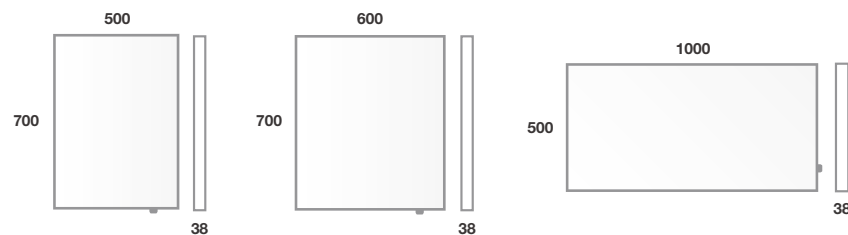

Mirror with 12mm LED Strip on 4 Sides & IR Sensor

Size (mm)	Code	RRP*
500 x 700 x 38	TSP-101	£251.00
600 x 700 x 38	TSP-102	£331.00
1000 x 500 x 38	TSP-103	£344.00

*All prices include VAT

See inside cover for product features key