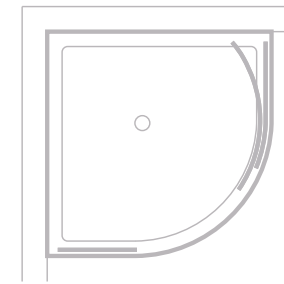

Door Mechanism