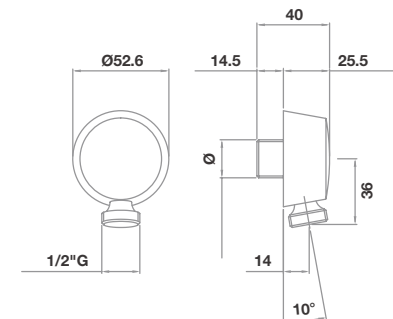

/ Shower Arm, Matt Black
TPR-303-MN

/ Shower Arm, Chrome
TPR-303-CP

/ Outlet Elbow, Matt Black
TPR-503-MN

/ Outlet Elbow, Chrome
TPR-503-CP

tissino

STOP

38°

MADE IN ITALY