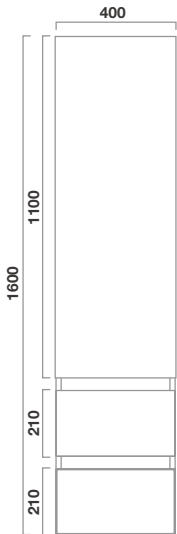

Gloss Finish Tall Storage Unit

Product	Finish	Code	RRP*
1600 Tall Storage Unit	Gloss Graphite	TCI-201-GG	£438.00
1600 Tall Storage Unit	Gloss White	TCI-201-GW	£438.00

*All prices include VAT

- / Gloss finish
- / Wall hung
- / 1 soft close door & 2 drawers
- / 1600mm tall unit with 2 internal glass shelves
- / Reversible doors L/H or R/H
- / 10 year guarantee

See inside cover for product features key

/ TCI-201-GG