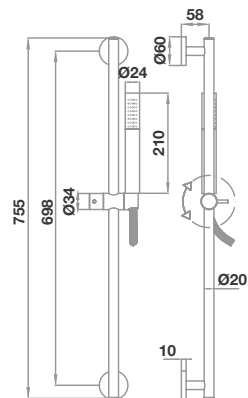

Slide Rail Kit