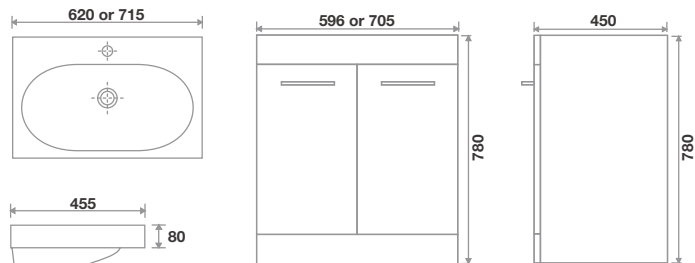

Floor Mounted Basin Unit | ANGELO

600 / 700mm - 2 Doors

Product	Finish	Code	RRP*
600mm			
600 Basin	White	TAN-212	£194.00
600 Basin Unit	Barossa Oak	TAN-203-BA	£311.00
600 Basin Unit + 600 Basin	Barossa Oak	TAN-403-BA	£505.00
600 Basin	Gloss White	TAN-203-WH	£311.00
600 Basin Unit + 600 Basin	Gloss White	TAN-403-WH	£505.00
700mm			
700 Basin	White	TAN-213	£200.00
700 Basin Unit	Barossa Oak	TAN-204-BA	£371.00
700 Basin Unit + 700 Basin	Barossa Oak	TAN-404-BA	£571.00
700 Basin Unit	Gloss White	TAN-204-WH	£371.00
700 Basin Unit + 700 Basin	Gloss White	TAN-404-WH	£571.00

*All prices include VAT

Tap & waste not included. For brassware see page 52

- / Floor mounted
- / 2 soft close doors
- / 1 adjustable shelf
- / Available in Gloss White & Barossa Oak
- / Slim & stylish handles
- / 10 year guarantee

See inside cover for product features key

Tap and waste not included. Floor standing furniture unit includes one shelf. For brassware see page 62