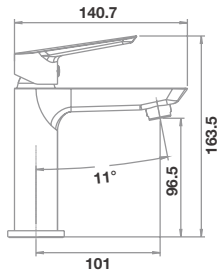

Basin Mono Tap

Pressure	Flow Rate
0.5 bar	8.00 l/m
1 bar	11.70 l/m
2 bar	13.60 l/m
3 bar	16.53 l/m