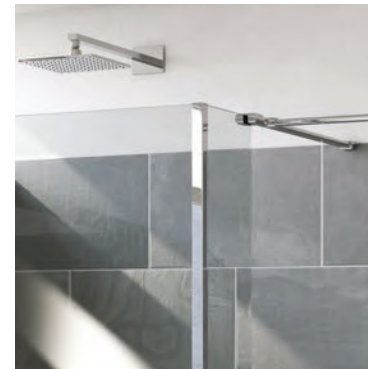

/ 250 Fixed return panel

Used to add that extra design feature and to prevent water from splashing outside the shower enclosure.

Includes dedicated glass clamp, foot & corner profile.