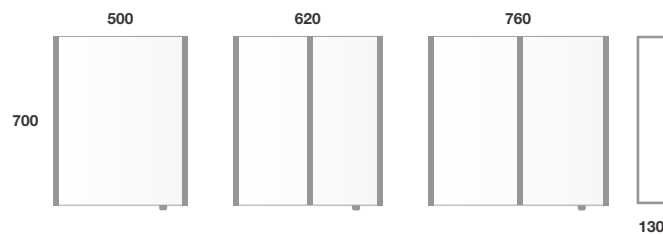

Sensor switch should be 200mm away from any solid surface