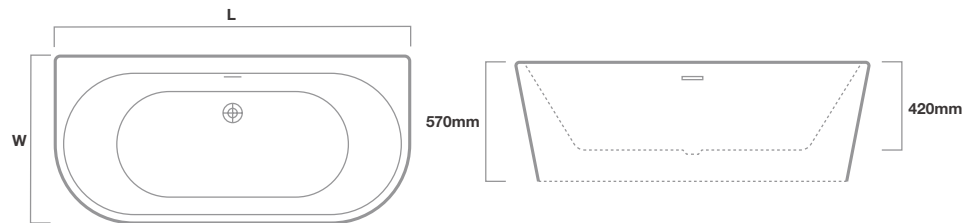

*All prices include VAT

Range of brassware available to complement the range, see page 52

Pair with Pacato Concealed single lever bath tap, see page 82

/ Angelo D Shape Bath

ANGELO | Acrylic Freestanding Bath