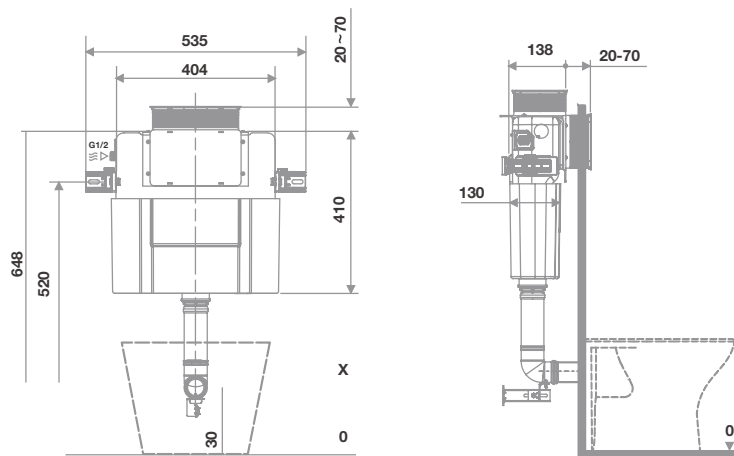

ROCCO | Concealed Cistern

Product	Code	RRP*
110mm Straight Outlet Pipe	TRO-301	£29.00
Concealed Cistern - Top or Front Flush	TRO-107	£212.00

*All prices include VAT

- / Top or front flush
- / 6 flush plate options (see page 45)
- / Blow moulded fully insulated tank – quiet operation, no condensation
- / For reduced height installation – ideal under windows

See inside cover for product features key