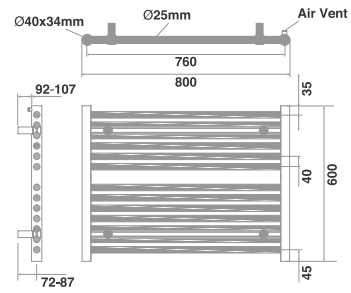

1212 x 600

600 x 800