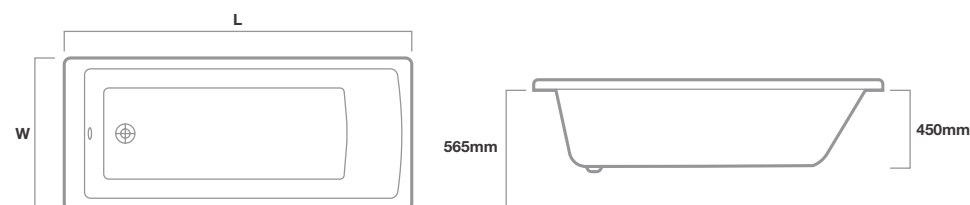

Single Ended | LORENZO

1700mm x 700mm Eco

Eco	Capacity	Code	RRP*
Eco Single Ended Bath	140 Litres	TLO-109	£278.00
With Handles (handle fixings are pre-drilled)	140 Litres	TLO-110	£329.00
1700 x 700 x 510 Premium L Shaped Single Moulded Panel	-	TLO-712	£433.00

For matching bath screens, see page 130. Size swatch available on request

*All prices include VAT

1700mm x 750mm

Baths	Capacity	Code	RRP*
Standard Single Ended Bath	257 Litres	TLO-103	£354.00
With Handles (handle fixings are pre-drilled)	257 Litres	TLO-113	£402.00
Premium Single Ended Bath	257 Litres	TLO-503	£435.00
With Handles (handle fixings are pre-drilled)	257 Litres	TLO-513	£488.00

Panels	Capacity	Code	RRP*
1700 x 560 Premium Front Panel	-	TLO-704	£199.00
750 x 560 Premium End Panel	-	TLO-708	£149.00
1700 x 750 x 560 Premium L Shaped Single Moulded Panel	-	TLO-713	£433.00

For matching bath screens, see page 130. Size swatch available on request

*All prices include VAT

1700mm x 800mm

Baths	Capacity	Code	RRP*
Standard Single Ended Bath	257 Litres	TLO-105	£413.00
With Handles (handle fixings are pre-drilled)	257 Litres	TLO-115	£462.00
Premium Single Ended Bath	257 Litres	TLO-505	£515.00
With Handles (handle fixings are pre-drilled)	257 Litres	TLO-515	£563.00

Panels	Capacity	Code	RRP*
1700 x 560 Premium Front Panel	-	TLO-704	£199.00
800 x 560 Premium End Panel	-	TLO-706	£167.00
1700 x 800 x 560 Premium L Shaped Single Moulded Panel	-	TLO-714	£433.00

For matching bath screens, see page 130. Size swatch available on request

*All prices include VAT

1800mm x 800mm