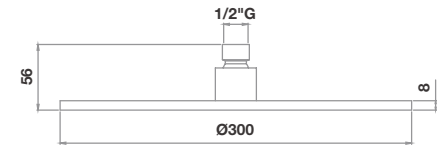

**All prices include VAT*

See inside cover for product features key

/ Round Rain Shower Head 200D, Matt Black
TPR-302-MN

/ Round Rain Shower Head 300D, Chrome
TPR-301-CP

Pressure	Flow Rate
0.5 bar	6.39 l/m
1 bar	9.56 l/m
2 bar	13.93 l/m
3 bar	17.59 l/m