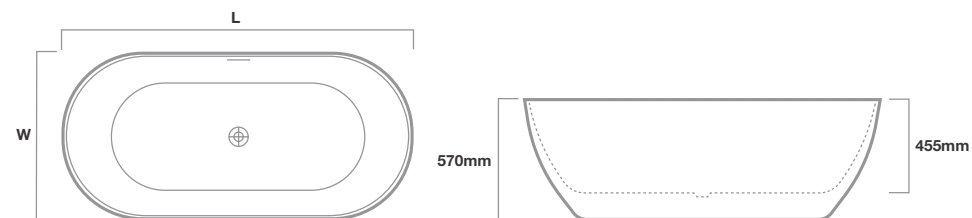

ANGELO | Acrylic Freestanding Bath

Few things in life are as luxurious as an indulgent soak, and this Angelo freestanding bath is the perfect place to sit back and relax in Italian-inspired style.

Designed to complement the rest of the Angelo collection, the bath's beautifully crafted yet restrained curved styling oozes elegance, with its high sides and smoothly rounded form enveloping and embracing the bather.

Manufactured from high quality acrylic with a high overflow position, the design features an integrated waste and support system. Once installed, it can be enjoyed in comfort and confidence for a long time to come.

- / Pre-fitted waste & overflow
- / Beautiful curved design
- / Recessed pop up waste

1500mm x 750mm

Bath	Capacity	Weight	Code	RRP*
Freestanding	240 Litres	40 kg	TAN-309	£2,068.00

*All prices include VAT

1700mm x 800mm

Bath	Capacity	Weight	Code	RRP*
Freestanding	314 Litres	47 kg	TAN-301	£2,068.00

*All prices include VAT

Range of Brassware available to complement the range, see page 52