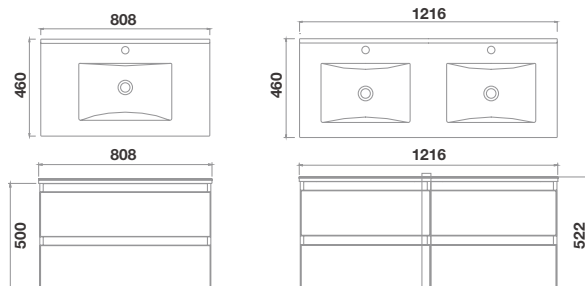

Wall Hung Basin Unit & Basin - Gloss Finish | CATINA

800 / 1200mm - 2 / 4 Drawers

Product	Finish	Code	RRP*
800mm			
800 Basin	White	TAC-103	£248.00
800 Basin Unit	Gloss Graphite	TCI-123-GG	£530.00
800 Basin Unit + 800 Basin	Gloss Graphite	TCI-103-GG	£778.00
800 Basin Unit	Gloss White	TCI-123-GW	£530.00
800 Basin Unit + 800 Basin	Gloss White	TCI-103-GW	£778.00
1200mm			
1200 Basin	White	TAC-104	£585.00
600 Basin Unit (2 required)	Gloss Graphite	TCI-122-GG	£475.00
2 x 600 Basin Unit + 1200 Basin	Gloss Graphite	TCI-104-GG	£1535.00
600 Basin Unit (2 required)	Gloss White	TCI-122-GW	£475.00
2 x 600 Basin Unit + 1200 Basin	Gloss White	TCI-104-GW	£1535.00

*All prices include VAT

Tap & waste not included. For brassware see page 52

Vitolo Countertops and Basins

Description	Finish	Code	RRP*
Solid Surface Countertop 805 x 462 x 24mm <i>(For 800mm basin unit)</i>	Matt White	TVT-307	£527.00
Solid Surface Countertop 1210 x 462 x 24mm <i>(For 1200mm basin unit)</i>	Matt White	TVT-308	£639.00
Round Solid Surface Countertop Basin White	Matt White	TVT-101	£229.00
Rectangular Solid Surface Countertop Basin White	Matt White	TVT-102	£239.00
Rectangular Solid Surface Countertop Basin White	Matt White	TVT-103	£287.00
Basin Stone Push Waste	Matt White	TVT-201-MW	£82.00

*All prices include VAT

Tap & waste not included. For brassware see page 52

See inside cover for product features key