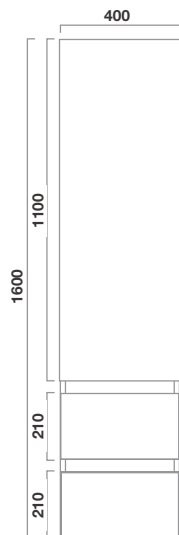

**All prices include VAT*

- / Matt finish
- / Wall hung
- / 1 soft close door & 2 drawers
- / 1600mm tall unit with 2 internal glass shelves
- / Reversible doors L/H or R/H
- / 10 year guarantee

See inside cover for product features key