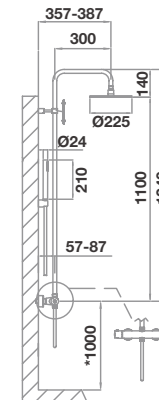

Shower Column