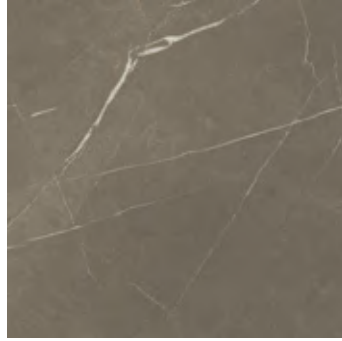

Deep Pearl

MR6M/P