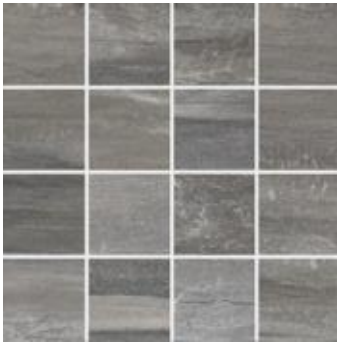

LC00

Beige

LC10

Grey

LC60

Dimensions: 197 x 597 x 9mm
Material: Nonvitreous
Finish: Matt
P64 | £36.82 m²

Basic Tile: 30 x 30cm
2114

Anthracite