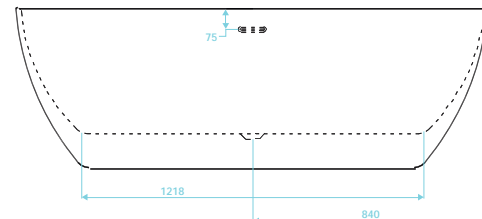

Angelo Series Freestanding

Angelo Series Freestanding

Few things in life are as luxurious as an indulgent soak, and this Angelo freestanding bath is the perfect place to sit back and relax in Italian-inspired style.

Designed to complement the rest of the Angelo collection, the bath is beautifully crafted yet restrained. Curved styling oozes elegance, with its high sides and smoothly rounded form enveloping and embracing the bather.

Twin-skinned Acrylic Bath 1500 x 750mm

Freestanding Acrylic Bath
With pre-fitted waste & overflow

Art No RRP (inc VAT)
TAN-309 £1,838.00

		Capacity 240 litres	Weight 40 kg

Twin-skinned Acrylic Bath 1700 x 800mm

Freestanding Acrylic Bath
With pre-fitted waste & overflow

Art No RRP (inc VAT)
TAN-301 £1,838.00

		Capacity 314 litres	Weight 47 kg