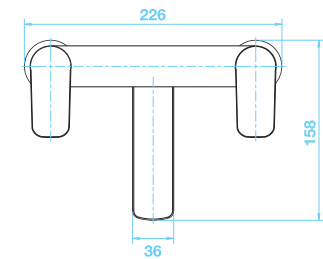

Shower Head

Pressure	Flow Rate
0.5 bar	7.30 l/m
1 bar	15.2 l/m
2 bar	17.5 l/m
3 bar	20.2 l/m

Deck mounted bath mixer
Finish Chrome

Art No TPA-301 RRP (inc VAT) £214.00

Pressure	Flow Rate
0.5 bar	25.2 l/m
1 bar	34.9 l/m
2 bar	51.7 l/m