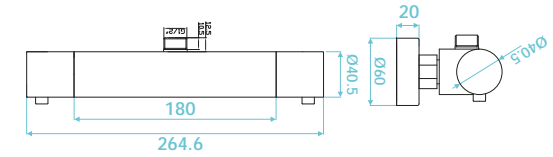

Wall outlets and accessories

Mario Series - Shower Valves (1 Outlet)

Exposed thermostatic shower mixer

Art No RRP (inc VAT)
TMA-109 Round £187.00
TMA-315 Fixing bracket £37.00

Pressure	Flow Rate
0.5 bar	16.69 l/m
1 bar	23.20 l/m
2 bar	33.20 l/m
3 bar	34.80 l/m