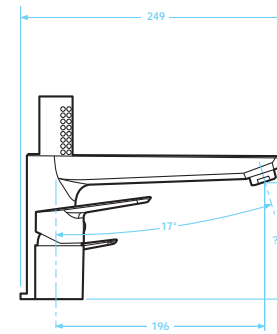

4TH bath set
Finish Chrome

Art No TPA-201 RRP (inc VAT) £414.00

Mixer

Pressure	Flow Rate
0.5 bar	7.50 l/m
1 bar	11.0 l/m
2 bar	15.0 l/m
3 bar	21.0 l/m

Shower Head

Pressure	Flow Rate
0.5 bar	7.30 l/m
1 bar	15.2 l/m
2 bar	17.5 l/m
3 bar	20.2 l/m