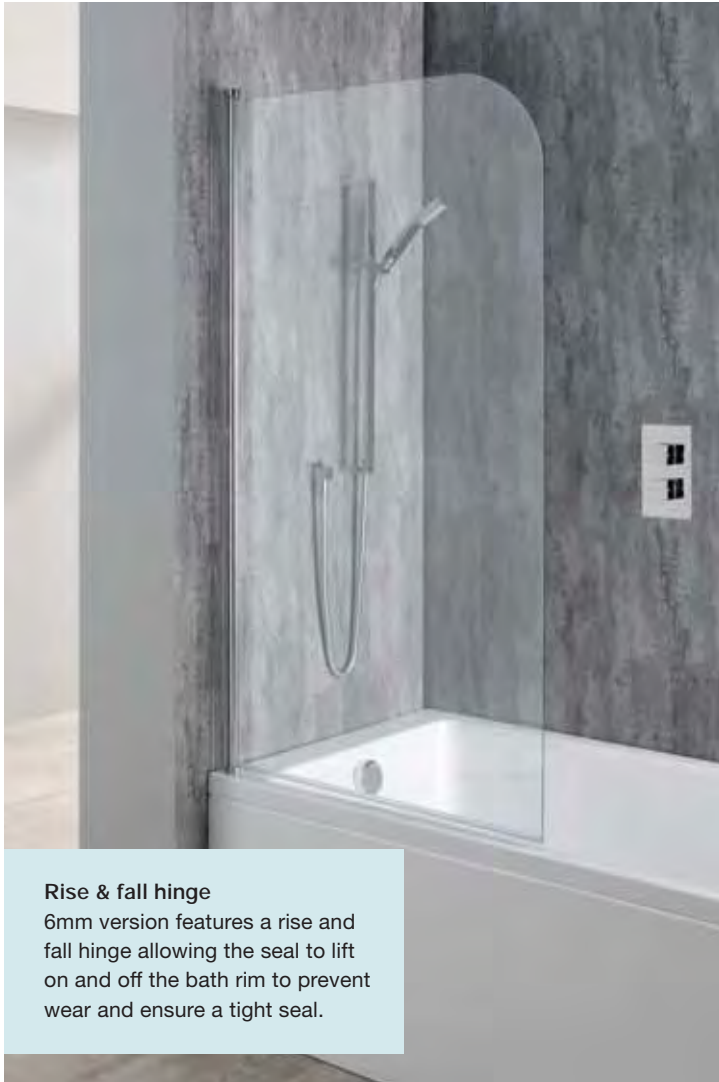

Rise & fall hinge
6mm version features a rise and fall hinge allowing the seal to lift on and off the bath rim to prevent wear and ensure a tight seal.