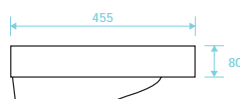

Angelo Series

600mm floor mounted basin unit with 2 doors
(W) 620 x (H) 860 x (D) 455mm

Finish	Barossa Oak
Art No	RRP (inc VAT)
TAN-203-BA Cabinet	£277.00
TAN-212 600 Washbasin	£172.00
TAN-403-BA Angelo Set* £449.00	

*Set includes
TAN-203-BA
+ 212

Tap hole diameter 35mm

Floor standing furniture unit includes one shelf

Finish	Gloss White
Art No	RRP (inc VAT)
TAN-203-WH Cabinet	£277.00
TAN-212 600 Washbasin	£172.00
TAN-403-WH Angelo Set* £449.00	

*Set includes
TAN-203-WH
+ 212

600mm wall hung basin unit with 1 drawer
(W) 620 x (H) 530 x (D) 455mm

Finish	Barossa Oak
Art No	RRP (inc VAT)
TAN-201-BA Cabinet	£277.00
TAN-212 600 Washbasin	£172.00
TAN-401-BA Angelo Set* £449.00	

*Set includes
TAN-201-BA
+ 212

Tap hole diameter 35mm

Tap and waste not included.
For brassware see pages 50-71

Finish	Gloss White
Art No	RRP (inc VAT)
TAN-201-WH Cabinet	£277.00
TAN-212 600 Washbasin	£172.00
TAN-401-WH Angelo Set* £449.00	

*Set includes
TAN-201-WH
+ 212