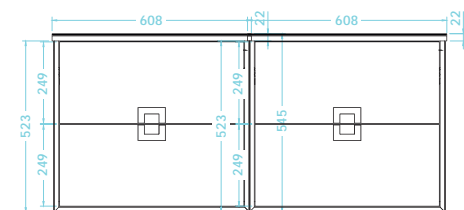

Scan for
product
details

For the mirror series see pages 156-171

15