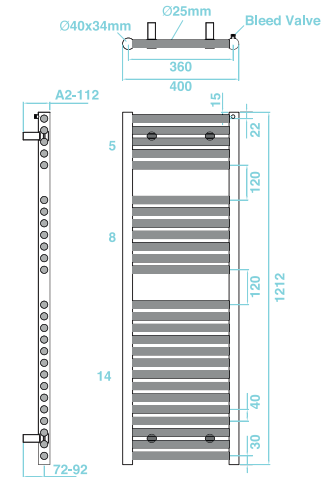

Size

1212 x 400

Finish	Output (btu)	Output (watts)
Chrome	1440	422
Anthracite	2259	662
Arabica	2259	662
Mont Blanc	2259	662
Lusso Grey	2259	662

Heat output based on Δt 60°C