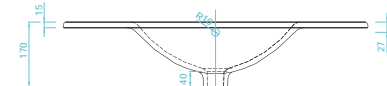

Scan for
product
details