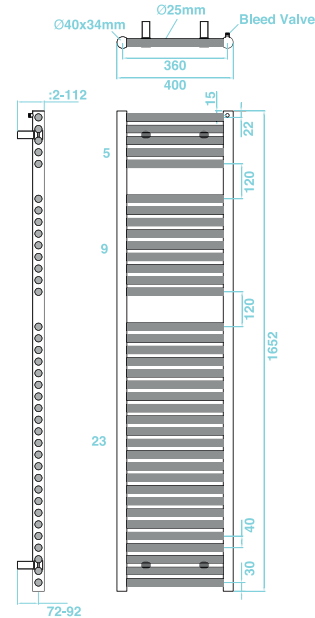

Size
1652 x 400

Finish	Output (btu)	Output (watts)
Chrome	2013	590
Anthracite	3023	886
Arabica	3023	886
Mont Blanc	3023	886
Lusso Grey	3023	886

Heat output based on Δt 60°C