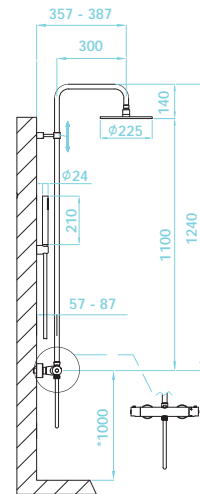

TPR-507-CP

* Suggested Size

TPR-508-MN