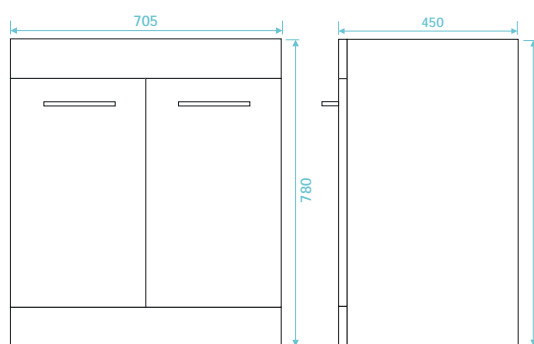

TAN-404-WH Angelo Set* £508.00

*Set includes
TAN-204-WH
+ 213

Floor standing furniture unit includes one shelf

700mm wall hung basin unit with 1 drawer
(W) 715 x (H) 530 x (D) 455mm

Finish Barossa Oak

Art No		RRP (inc VAT)
TAN-202-BA	Cabinet	£330.00
TAN-213	715 Washbasin	£178.00