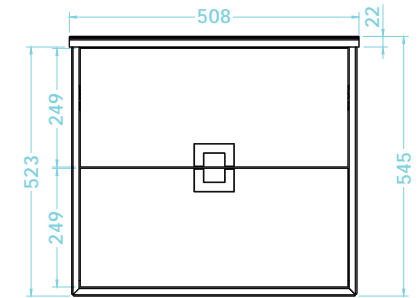

For the mirror series see pages 156-171