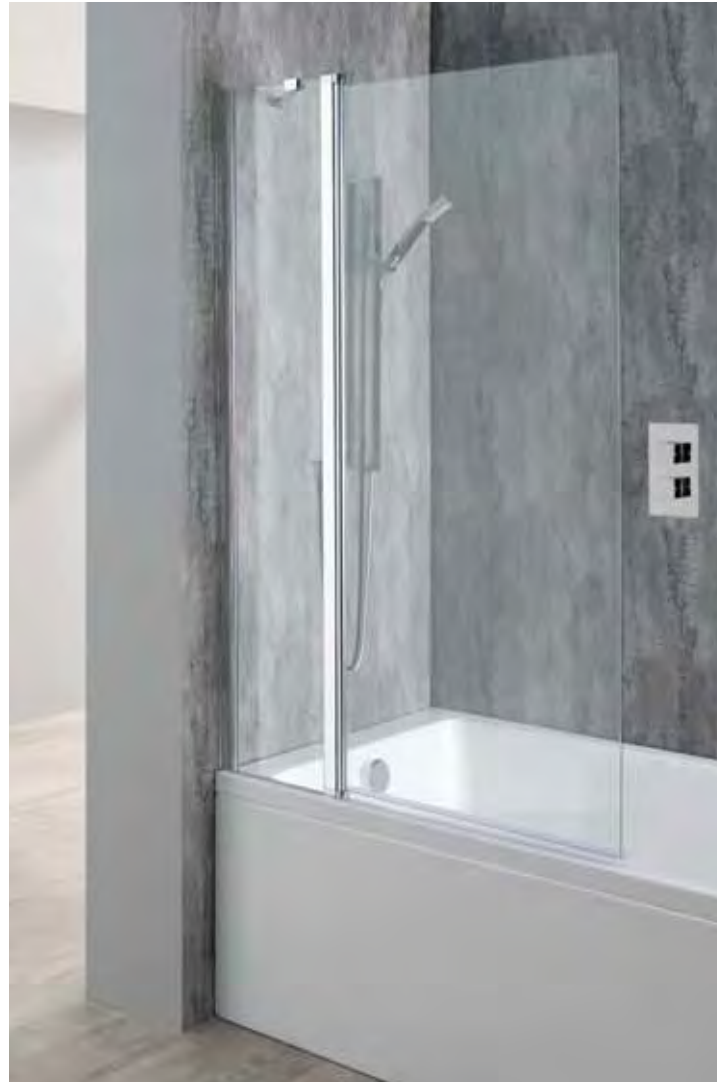

Rise & fall hinge
6mm version features a rise and fall hinge allowing the seal to lift on and off the bath rim to prevent wear and ensure a tight seal.