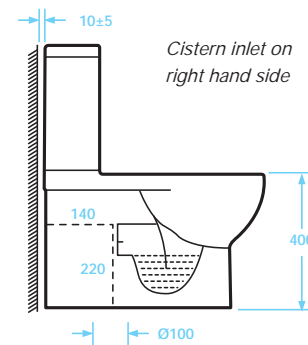

Close-coupled WC LH cut out

Finish Gloss White

Art No		RRP (inc VAT)
TAN-105	LH pan	£286.00
TAN-102	Cistern	£141.00
TAN-103	Soft close seat	£100.00

TAN-112 Angelo Set* £527.00

*Set includes
TAN-105, 102+ 103