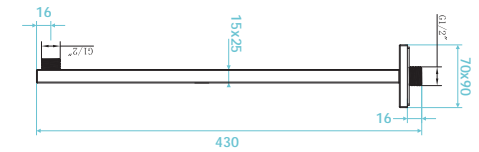

Art No RRP (inc VAT)
TMA-319 Square rain shower £145.00
TMA-318 Wall mounted arm £57.00

TMA-413 Mario Set* £201.00

*Set includes
TMA-319 + 318

Pressure	Flow Rate
0.5 bar	19.80 l/m
1 bar	24.40 l/m
2 bar	31.00 l/m
3 bar	42.20 l/m