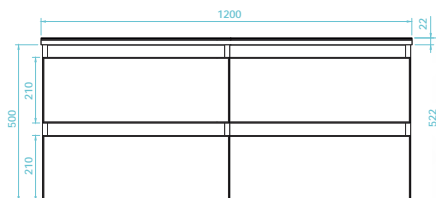

1200mm wall mounted basin unit
(W) 600 x (H) 523 x (D) 455mm

Finish Gloss White

Art No		RRP (inc VAT)
TCI-122-GW	600 Cabinet	£418.00
TCI-122-GW	600 Cabinet	£418.00
TAC-104	1200 Basin	£520.00

TAC-104-GW Catina Set* £1,356.00

*Set includes
2x TCI-122-GW
+ TAC-104

Tap and waste not included.
For brassware see pages 50-71