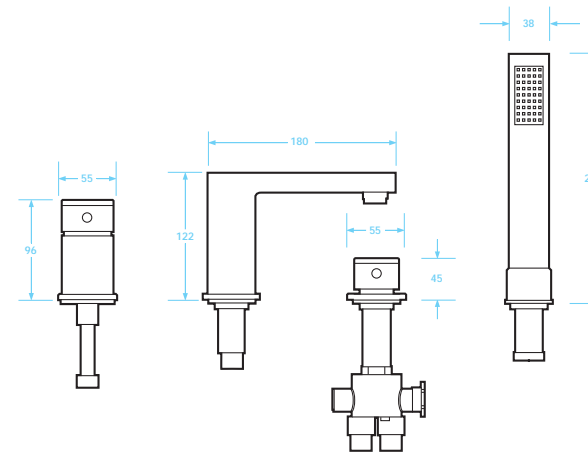

Finish Chrome

Art No RRP (inc VAT)
TTE-201 £412.00

Mixer

Pressure	Flow Rate
0.5 bar	9.40 l/m
1 bar	14.6 l/m
2 bar	16.3 l/m
3 bar	20.1 l/m

Shower Head

0.5 bar	6.50 l/m
1 bar	11.5 l/m
2 bar	13.5 l/m
3 bar	16.2 l/m