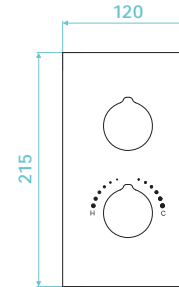

Art No RRP (inc VAT)
TMA-105 Round £299.00

Pressure	Flow Rate
0.5 bar	16.61 l/m
1 bar	23.50 l/m
2 bar	33.30 l/m
3 bar	35.70 l/m