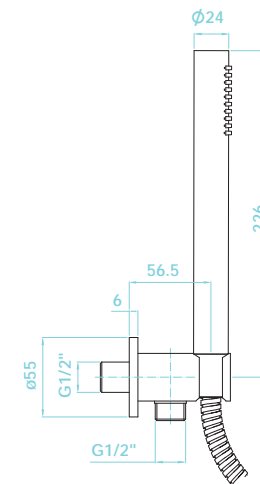

Parina Series

Shower Column

* Suggested Size

TPR-507-CP

* Suggested Size

TPR-508-MN

Art No	RRP (inc VAT)
TPR-507-CP Chrome	£980.00
TPR-508-MN Matt Black	£1,229.00

Handheld Shower Kit