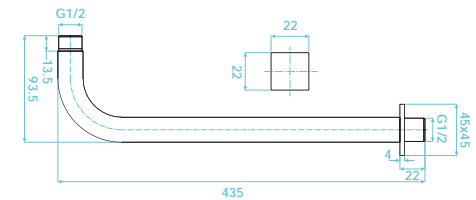

TMA-414 Mario Set* £213.00

*Set includes
 TMA-319 + 307

Mario Series - Slide Rails (with concealed outlet)

The Mario concealed outlet slide rails feature a water inlet in the bottom mounting bracket. This means faster installation times and a tidier finish.