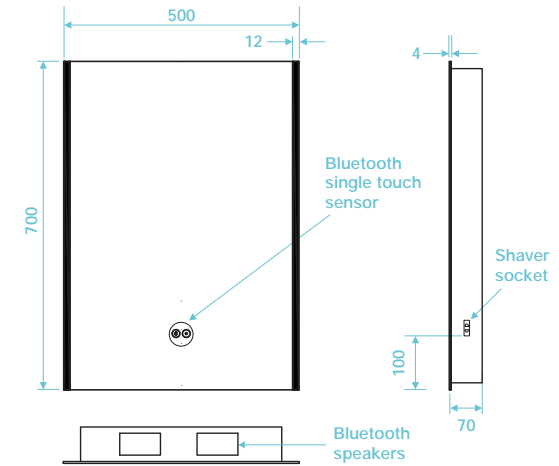

E info@tissino.co.uk

W tissino.co.uk

Angelo Series

Mirror with LED strip on 2 sides, touch sensor & bluetooth
500mm (W) x 700mm (H) x 70mm (D)

Finish Chrome

Art No TAN-511 RRP (inc VAT) £334.00

Mirror with LED strip on 2 sides, touch sensor & bluetooth
600mm (W) x 700mm (H) x 70mm (D)