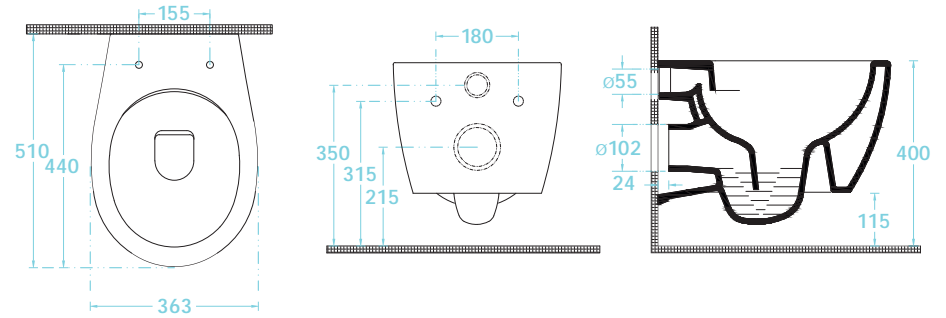

Rimless wall hung WC
Finish Gloss White

Art No		RRP (inc VAT)
TTO-101	Pan	£299.00
TTO-102	Slim soft close seat	£93.00
TTO-201	Tulio Set*	£392.00

*Set includes
TTO-101 + 102

*Must be fitted with tall framed cistern either
TRO-102 or TRO-104 see page 46, 47