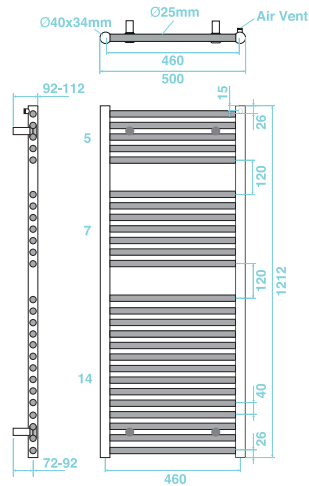

Size
1212 x 500

Finish	Output (btu)	Output (watts)
Chrome	1845	541
Anthracite	2847	834
Arabica	2847	834
Mont Blanc	2847	834
Lusso Grey	2847	834

Heat output based on Δt 60°C

CC tappings are 40mm less than the rail width and approximately 70mm from the wall.