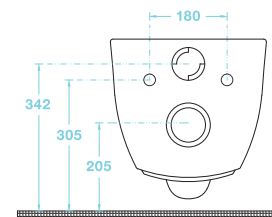

Wall hung curved design WC
Finish Gloss White

Art No RRP (inc VAT)
TSA-101 Pan £322.00
TSA-103 Slim soft close seat £114.00

TSA-201 Serena Set* £436.00

*Set includes
TSA-101 + 103