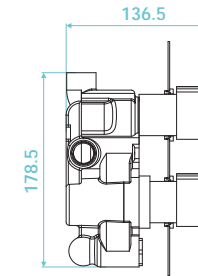

Art No RRP (inc VAT)
TMA-105 Round £299.00

Pressure	Flow Rate
0.5 bar	16.61 l/m
1 bar	23.50 l/m
2 bar	33.30 l/m
3 bar	35.70 l/m