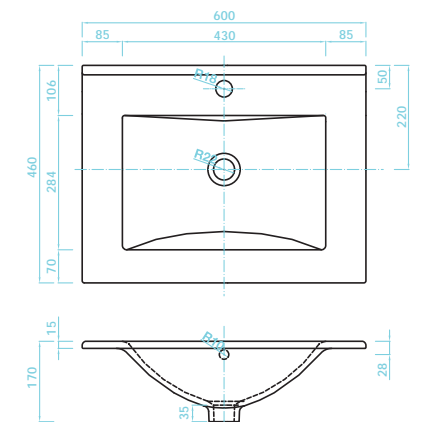

For the mirror series see pages 156-171

Aletta Series

1200mm wall mounted basin unit
(W) 1200 x (H) 523 x (D) 465mm

Finish Matt Taupe

Art No		RRP (inc VAT)
TAT-122-MT	600 Cabinet	£539.00
TAT-122-MT	600 Cabinet	£539.00
TAC-104	1200 Basin	£520.00