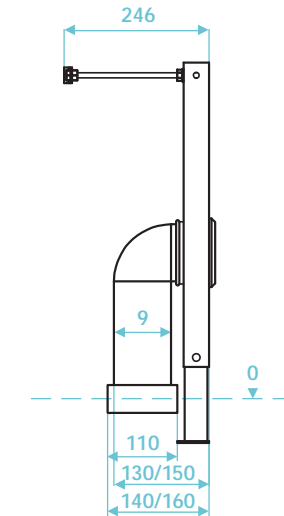

Rocco Series

Rocco Universal Highlights

- Small frame for use with any concealed cistern
- 200mm frame height adjustment
- Waste exit in any direction
- Top or front flush
- 6 plate options
- 10 year guarantee
- Blow moulded fully insulated tank quiet operation, no condensation
- For reduced height installation ideal under windows

Universal frame for wall-hung WC

Art No
TRO-108

RRP (inc VAT)
£354.00