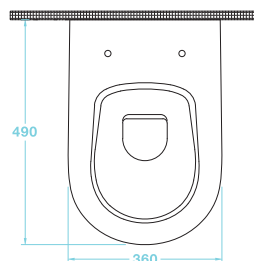

Short projection rimless wall hung WC
Finish Gloss White

Art No RRP (inc VAT)
TVL-202 Pan £261.00
TVL-203 Slim soft close seat £115.00

TVL-102 Velino Set* £376.00

*Set includes
TVL-202 + 203