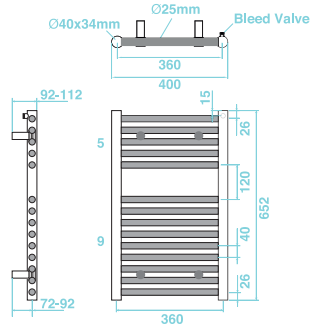

Size

652 x 400

Finish	Output (btu)	Output (watts)
Chrome	828	243
Anthracite	1272	373
Arabica	1272	373
Mont Blanc	1272	373
Lusso Grey	1272	373

Heat output based on Δt 60°C