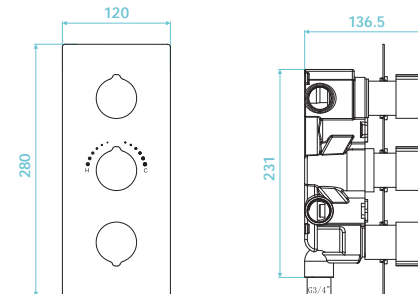

Pressure	Flow Rate
0.5 bar	16.69 l/m
1 bar	23.60 l/m
2 bar	33.40 l/m
3 bar	37.00 l/m

Triple handle thermostatic shower valve

Art No RRP (inc VAT)
TMA-101 Square £373.00