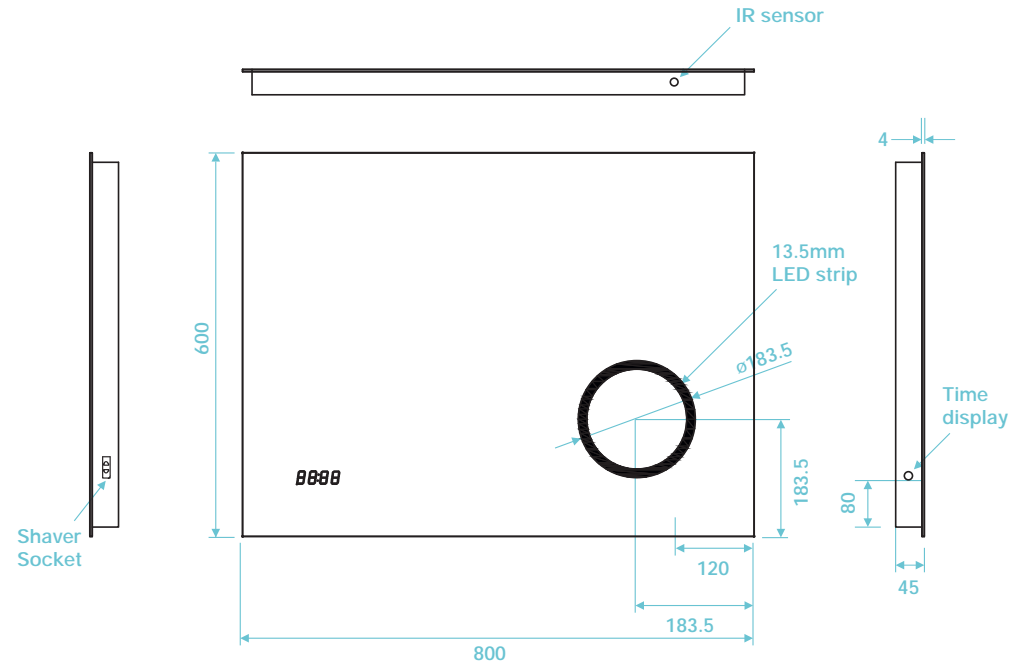

Shaver socket located top right.

Lustre Series

Double door LED mirror cabinet with
shaver socket & internal magnifier
760mm (W) x 700mm (H) x 130mm (D)

Finish Chrome

Art No TLU-104 RRP (inc VAT) £655.00

Shaver socket located top right.