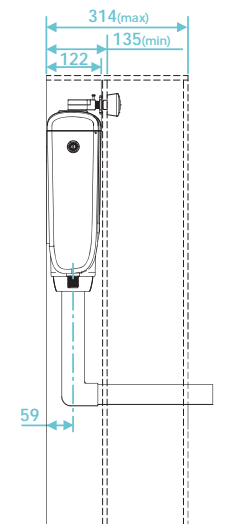

Universal frame for wall-hung WC

Art No
TRO-108

RRP (inc VAT)
£354.00

Rocco Series

Concealed cistern - top access with push button

Art No TRO-105 RRP (inc VAT) £114.00

EN 14055 WELL

Ultra slim 80mm concealed cistern - front flush