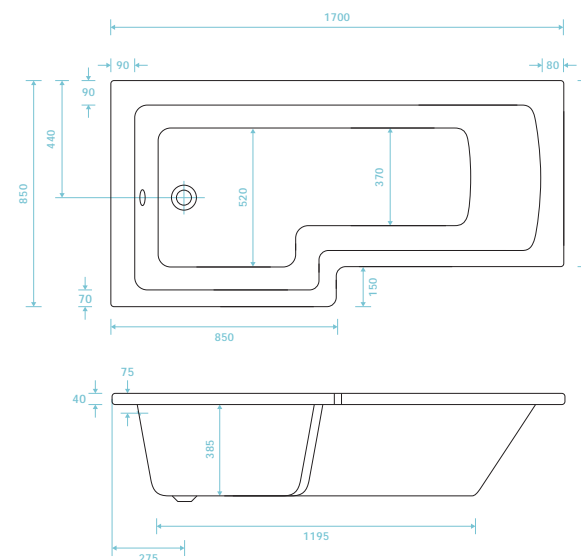

Premium
RH Shower Bath
1700 x 700-850mm

1700 x 510mm Bath
Art No RRP (inc VAT)
TLO-605 £511.00

For compatible
shower bath screen
see pages 100-105

1700 x 510mm Front Panel
Art No RRP (inc VAT)
TLO-606 £168.00

700 x 510mm End Panel
Art No RRP (inc VAT)
TLO-703 £133.00

Premium
LH Shower Bath
1700 x 700-850mm

1700 x 510mm Bath
Art No RRP (inc VAT)
TLO-604 £511.00

For compatible
shower bath screen
see pages 100-105

1700 x 510mm Front Panel
Art No RRP (inc VAT)
TLO-606 £168.00

700 x 510mm End Panel
Art No RRP (inc VAT)
TLO-703 £133.00