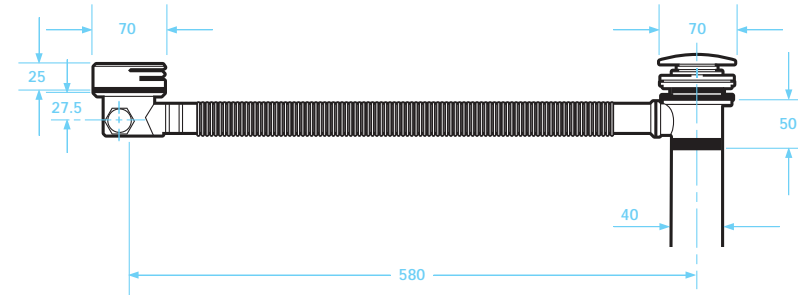

Art No		RRP (inc VAT)
TAL-101	Square Chrome	£83.00
TAL-102	Round Chrome	£71.00
TAL-103	Extension overflow kit	£21.00

(Extension for baths with central waste)

Basin push waste - round
Finish Chrome