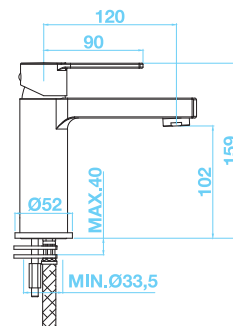

Concealed basin mixer tap
Finish Matt Black

Art No TBV-101-MN RRP (inc VAT) £228.00

Pressure	Flow Rate
0.5 bar	7.06 l/m
1 bar	9.93 l/m
2 bar	13.88 l/m
3 bar	16.97 l/m