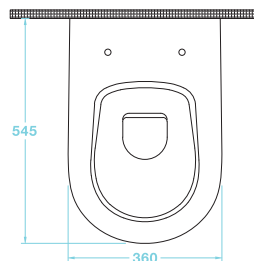

Rimless wall hung WC
Finish Gloss White

Art No RRP (inc VAT)
TVL-201 Pan £279.00
TVL-203 Slim soft close seat £115.00

TVL-101 Velino Set* £394.00

*Set includes
TVL-201 + 203