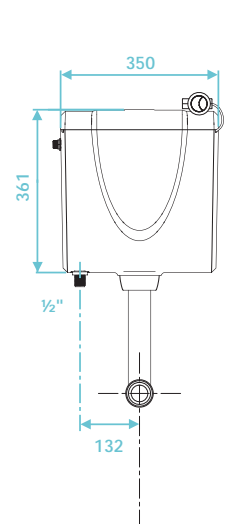

Universal frame for wall-hung WC

Art No
TRO-108

RRP (inc VAT)
£354.00

Rocco Series

Concealed cistern - top access with push button

Art No TRO-105 RRP (inc VAT) £114.00

EN 14055 WELL

Ultra slim 80mm concealed cistern - front flush