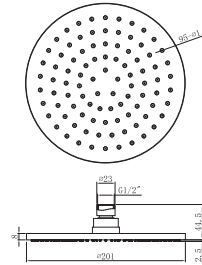

Art No RRP (inc VAT)
TMA-320 Round rain shower £124.00
TMA-316 Ceiling mounted arm £42.00

TMA-412 Mario Set* £166.00

*Set includes
TMA-320 + 316

Pressure	Flow Rate
0.5 bar	19.94 l/m
1 bar	24.50 l/m
2 bar	31.50 l/m
3 bar	42.40 l/m