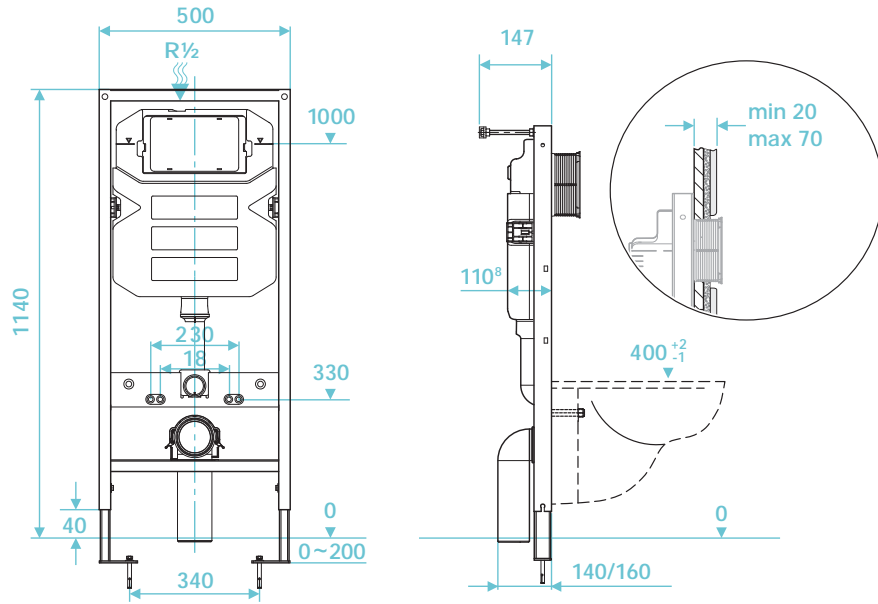

Rocco Series

Rocco 1140 Highlights

- .....
- A best seller
- .....
- Standard Height
- .....
- 200mm height adjustment
- .....
- 6 wall plate options
- .....
- Blow moulded fully insulated tank – quiet operation, no condensation
- .....