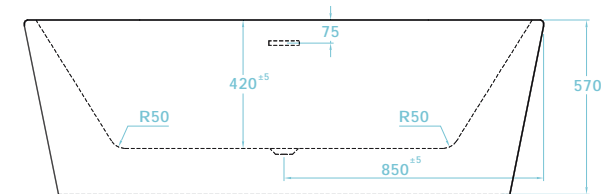

Angelo Series D Shape

Sit back, relax and luxuriate in the Angelo D Shape twin skinned acrylic bath, with its subtle curved lines inviting everyone to enjoy its enveloping welcome.

This generously proportioned bath is both practical and beautiful, built for reliable functionality as well as being a contemporary sculptural statement.

D Shape Twin-skinned Acrylic Bath
1700 x 800mm

D Shape Acrylic Bath

With open back, pre-fitted waste & overflow

Art No   RRP (inc VAT)
TAN-310   £1,723.00

Capacity 228 litres	Weight 56 kg