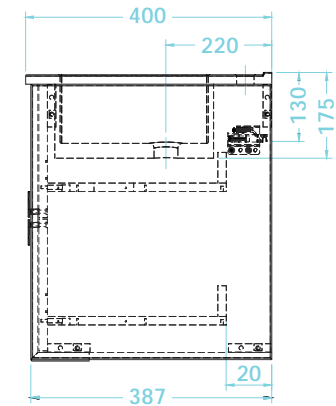

For the mirror series see pages 156-171