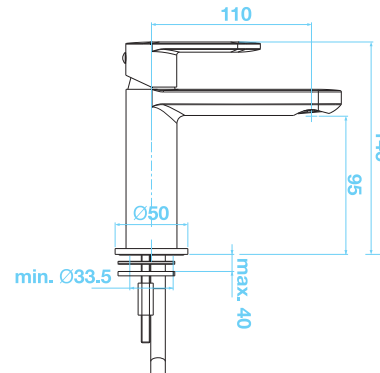

Bavera Series

Savena Series

Basin mono tap
Finish

Chrome

Art No
TSV-101

RRP (inc VAT)
£155.00

Pressure	Flow Rate
0.5 bar	4.61 l/m
1 bar	6.46 l/m
2 bar	9.12 l/m
3 bar	11.12 l/m

High spout basin mono tap
Finish