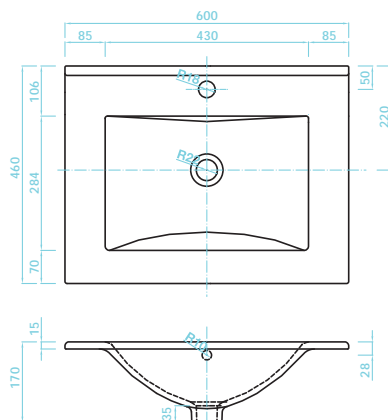

600mm wall mounted basin unit
(W) 600 x (H) 523 x (D) 455mm

Finish: Gloss White

Art No		RRP (inc VAT)
TCI-122-GW	600 Cabinet	£418.00
TAC-102	600 Basin	£150.00

TCI-102-GW Catina Set* £568.00

*Set includes
TCI-122-GW +
TAC-102

Tap and waste not included.
For brassware see pages 50-71