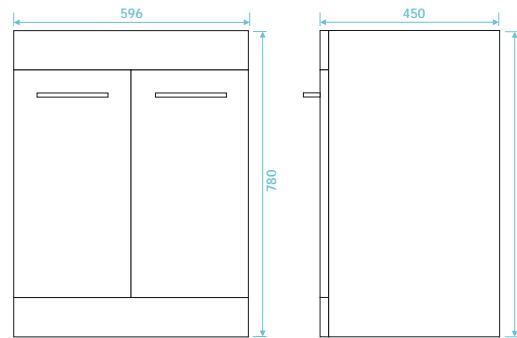

Floor standing furniture unit includes one shelf

Finish	Gloss White
Art No	RRP (inc VAT)
TAN-203-WH Cabinet	£277.00
TAN-212 600 Washbasin	£172.00
TAN-403-WH Angelo Set* £449.00	

*Set includes
TAN-203-WH
+ 212

600mm wall hung basin unit with 1 drawer
(W) 620 x (H) 530 x (D) 455mm