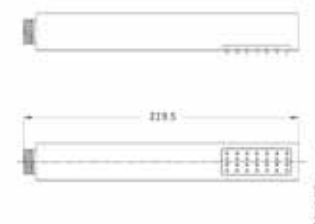

Finish Chrome

Art No RRP (inc VAT)
TMA-304 £40.00

With handset holder

Finish Chrome

Art No RRP (inc VAT)
TMA-305 £82.00

Mario Series - Hoses

Shower handset - brass

Finish	Chrome
Art No	RRP (inc VAT)
TMA-308	£49.00