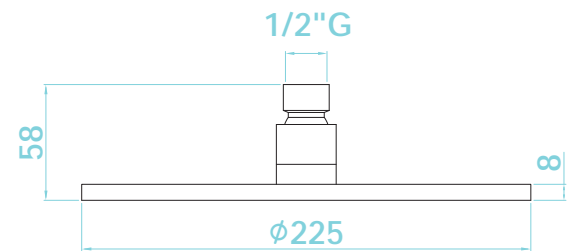

TPR-302-MN