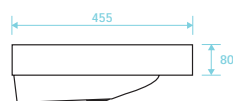

Finish Barossa Oak

Art No		RRP (inc VAT)
TAN-204-BA	Cabinet	£330.00
TAN-213	715 Washbasin	£178.00

TAN-404-BA Angelo Set* £508.00

*Set includes
TAN-204-BA
+ 213

Tap hole diameter 35mm

Finish Gloss White

Art No		RRP (inc VAT)
TAN-204-WH	Cabinet	£330.00
TAN-213	715 Washbasin	£178.00