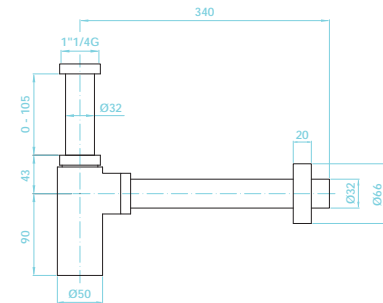

Art No		RRP (inc VAT)
TPR-601-CP	Chrome	£121.00
TPR-601-MN	Matt Black	£187.00