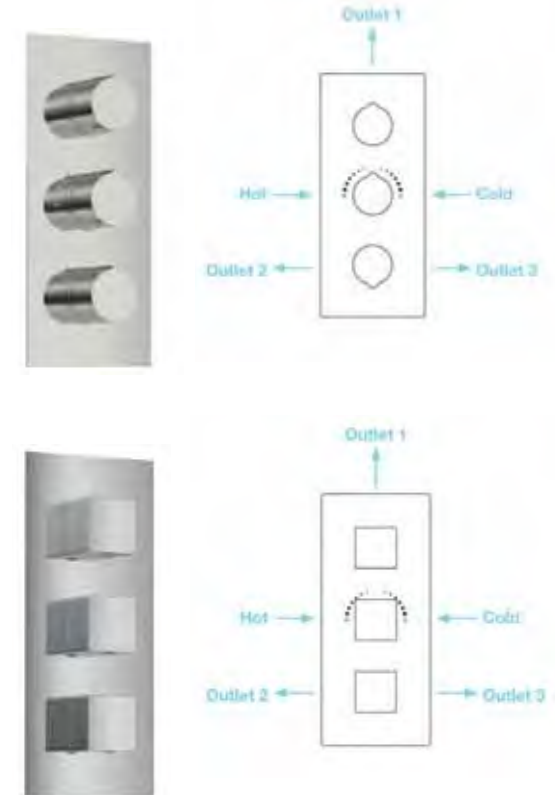

Valves

Page 138

Exposed and concealed, round and square - all solid brass.

1 Outlet

Page 139

Solid brass concealed valves that can be used for 2 shower outlets, or shower and bath filler.

2 Outlets

Page 140

Triple handle valves with 3 outlets can run 2 outlets at the same time. For example a rain shower head and a slide rail kit can be running simultaneously and the third outlet a bath filler can be used when necessary.

3 Outlets