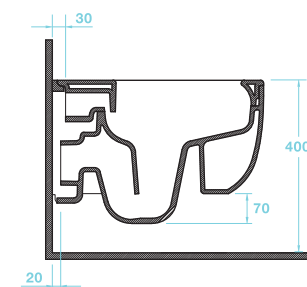

Short projection rimless wall hung WC
Finish Gloss White

Art No RRP (inc VAT)
TVL-202 Pan £261.00
TVL-203 Slim soft close seat £115.00

TVL-102 Velino Set* £376.00

*Set includes
TVL-202 + 203