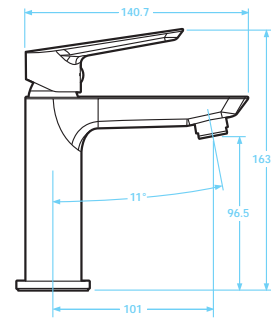

Basin mono tap

Finish Chrome

Art No TPA-101 RRP (inc VAT) £155.00

Pressure	Flow Rate
0.5 bar	8.00 l/m
1 bar	11.7 l/m
2 bar	13.6 l/m
3 bar	16.53 l/m