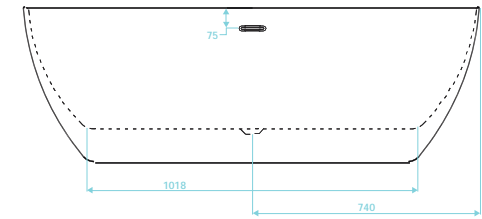

Angelo Series Freestanding

Angelo Series Freestanding

Few things in life are as luxurious as an indulgent soak, and this Angelo freestanding bath is the perfect place to sit back and relax in Italian-inspired style.

Designed to complement the rest of the Angelo collection, the bath is beautifully crafted yet restrained. Curved styling oozes elegance, with its high sides and smoothly rounded form enveloping and embracing the bather.

Twin-skinned Acrylic Bath 1500 x 750mm

Freestanding Acrylic Bath
With pre-fitted waste & overflow

Art No RRP (inc VAT)
TAN-309 £1,838.00

		Capacity 240 litres	Weight 40 kg

Twin-skinned Acrylic Bath 1700 x 800mm

Freestanding Acrylic Bath
With pre-fitted waste & overflow

Art No RRP (inc VAT)
TAN-301 £1,838.00

		Capacity 314 litres	Weight 47 kg