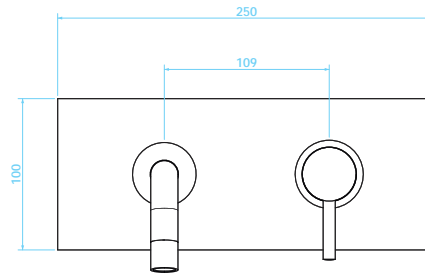

Pressure	Flow Rate
0.5 bar	6.10 l/m
1 bar	8.57 l/m
2 bar	12.2 l/m
3 bar	15.02 l/m

Bottle Trap

Art No		RRP (inc VAT)
TPR-601-CP	Chrome	£121.00
TPR-601-MN	Matt Black	£187.00

Bavera Series

Basin mono tap
Finish Chrome