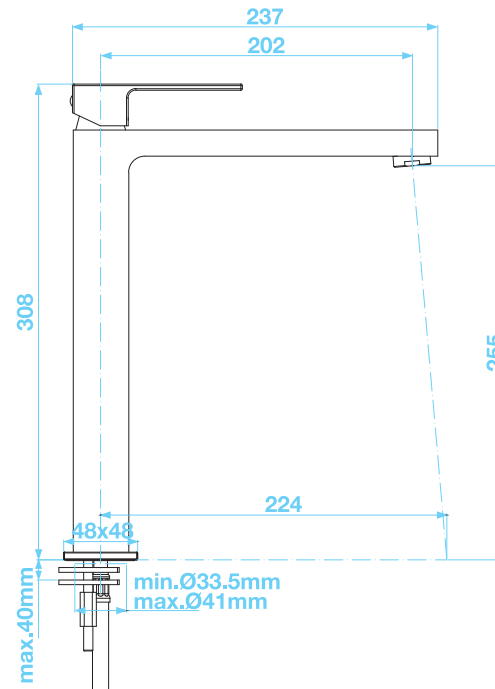

High spout basin mono tap
Finish Chrome

Art No RRP (inc VAT)
TEV-102 £447.00

Pressure	Flow Rate
0.5 bar	2.71 l/m
1 bar	3.87 l/m
2 bar	5.58 l/m
3 bar	6.81 l/m