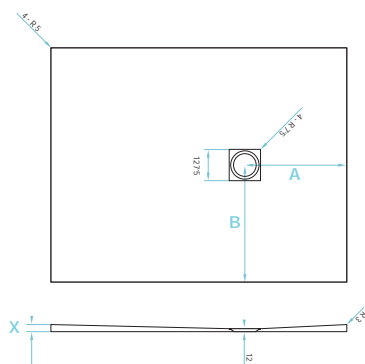

Giorgio2 Highlights

Beautiful natural slate finish

Highly durable, scratch and slip resistant surface

Solid colour throughout the entire non-porous gelcoat finish and resin core

Edges can be trimmed by up to 100mm

Includes a 33l/m waste valve and stainless steel grate

Wide selection of sizes

Colour matched grates available

10 Year Guarantee

Black Slate
Art No RRP (inc VAT)
TRG-901-BS £18.00

Grey Slate
Art No RRP (inc VAT)
TRG-901-GS £18.00

White Slate
Art No RRP (inc VAT)
TRG-901-WS £18.00

*Shower Tray Availability: ● Available for immediate delivery ● Subject to lead time of 4 weeks

Square / Rectangular

Size	Art No Black Slate	Art No Grey Slate	Art No White Slate	RRP (inc VAT)	Stock*	Technical Specification			
						A	B	X	Kg
900 x 900	TRG-462-BS	TRG-462-GS	TRG-462-WS	£465.00	●	450	450	31	28
1000 x 900	TRG-463-BS	TRG-463-GS	TRG-463-WS	£475.00	●	300	450	31	29
1200 x 900	TRG-464-BS	TRG-464-GS	TRG-464-WS	£527.00	●	350	450	31	35
1400 x 900	TRG-465-BS	TRG-465-GS	TRG-465-WS	£609.00	●	400	450	31	42
1500 x 900	TRG-466-BS	TRG-466-GS	TRG-466-WS	£664.00	●	400	450	31	8
1600 x 900	TRG-467-BS	TRG-467-GS	TRG-467-WS	£692.00	●	450	450	31	51
1700 x 900	TRG-468-BS	TRG-468-GS	TRG-468-WS	£773.00	●	450	450	31	54
1800 x 900	TRG-469-BS	TRG-469-GS	TRG-469-WS	£819.00	●	500	450	31	57
1900 x 900	TRG-470-BS	TRG-470-GS	TRG-470-WS	£856.00	●	500	450	31	64
2000 x 900	TRG-471-BS	TRG-471-GS	TRG-471-WS	£892.00	●	500	450	31	67
2200 x 900	TRG-472-BS	TRG-472-GS	TRG-472-WS	£1,075.00	●	1100	450	31	73
1000 x 1000	TRG-503-BS	TRG-503-GS	TRG-503-WS	£525.00	●	500	500	31	32
1200 x 1000	TRG-504-BS	TRG-504-GS	TRG-504-WS	£629.00	●	350	500	31	38
1400 x 1000	TRG-505-BS	TRG-505-GS	TRG-505-WS	£718.00	●	400	500	31	47
1500 x 1000	TRG-506-BS	TRG-506-GS	TRG-506-WS	£792.00	●	400	500	31	53
1600 x 1000	TRG-507-BS	TRG-507-GS	TRG-507-WS	£884.00	●	450	500	31	57
1700 x 1000	TRG-508-BS	TRG-508-GS	TRG-508-WS	£954.00	●	450	500	31	60
1800 x 1000	TRG-509-BS	TRG-509-GS	TRG-509-WS	£999.00	●	500	500	31	64
1900 x 1000	TRG-510-BS	TRG-510-GS	TRG-510-WS	£1,045.00	●	500	500	31	1
2000 x 1000	TRG-511-BS	TRG-511-GS	TRG-511-WS	£1,100.00	●	500	500	31	74
1200 x 1200	TRG-534-BS	TRG-534-GS	TRG-534-WS	£775.00	●	600	600	31	46
1600 x 1200	TRG-537-BS	TRG-537-GS	TRG-537-WS	£1,042.00	●	800	600	31	8
1800 x 1200	TRG-539-BS	TRG-539-GS	TRG-539-WS	£1,135.00	●	900	600	31	83
2200 x 1200	TRG-542-BS	TRG-542-GS	TRG-542-WS	£1,378.00	●	1100	600	31	98

Giorgio Adhesive and Sealant	Art No	RRP (inc VAT)
Colour matched to Giorgio Series.	TRG-902-WS White	£29.00
	TRG-902-GS Grey	£29.00
	TRG-902-BS Black	£29.00

See page 130

Scan here to view installation video