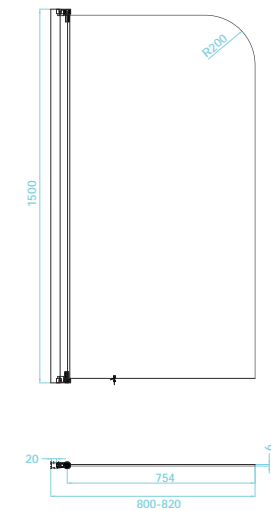

Single Panel Curved
Bath Screen
6mm

Art No RRP (inc VAT)
TMI-105 £220.00

*Reversible for left or right
handed use.*

*This screen can be rotated
through 180 degrees.*