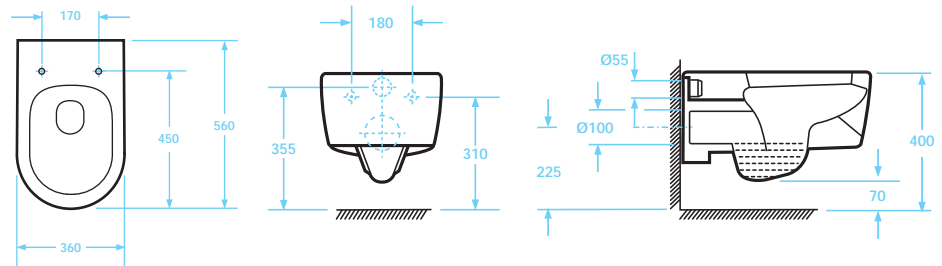

Angelo Series

Back to wall WC

Finish Gloss White

Art No		RRP (inc VAT)
TAN-104	Pan	£177.00
TAN-103	Soft close seat	£100.00

TAN-111 Angelo Set* £277.00

*Set includes
TAN-103 + 104

Wall hung WC

Finish Gloss White

Art No		RRP (inc VAT)
TAN-107	Pan	£246.00
TAN-108	Soft close seat	£96.00

TAN-114 Angelo Set* £342.00

*Set includes
TAN-107 + 108

Rocco Series

We also carry a complete range of Rocco wallplates and framed cisterns to complement the Tissino sanitaryware collections.

Please see pages 42-49

Angelo Series

Angelo close-coupled pan is also available upon request with cut outs on both sides.

Please call 0345 582 8000 for more details.