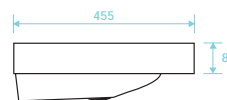

Angelo Series

700mm floor mounted basin unit with 2 doors
(W) 715 x (H) 860 x (D) 455mm

Finish Barossa Oak

Art No		RRP (inc VAT)
TAN-204-BA	Cabinet	£330.00
TAN-213	715 Washbasin	£178.00

TAN-404-BA Angelo Set* £508.00

*Set includes
TAN-204-BA
+ 213

Tap hole diameter 35mm

Finish Gloss White

Art No		RRP (inc VAT)
TAN-204-WH	Cabinet	£330.00
TAN-213	715 Washbasin	£178.00

TAN-404-WH Angelo Set* £508.00

*Set includes
TAN-204-WH
+ 213

Floor standing furniture unit includes one shelf

700mm wall hung basin unit with 1 drawer
(W) 715 x (H) 530 x (D) 455mm

Finish Barossa Oak

Art No		RRP (inc VAT)
TAN-202-BA	Cabinet	£330.00
TAN-213	715 Washbasin	£178.00

TAN-402-BA Angelo Set* £508.00

*Set includes
TAN-202-BA
+ 213

Tap hole diameter 35mm

Finish Gloss White

Art No		RRP (inc VAT)
TAN-202-WH	Cabinet	£330.00
TAN-213	715 Washbasin	£178.00

TAN-402-WH Angelo Set* £508.00

*Set includes
TAN-202-WH
+ 213

Tap and waste not included.
For brassware see pages 50-71