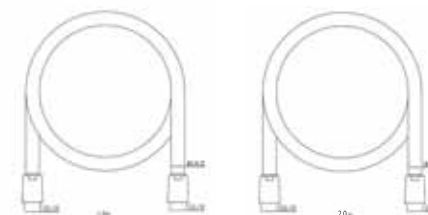

Finish	Chrome
Art No	RRP (inc VAT)
TMA-311 1.5m	£21.00
TMA-313 2m	£21.00

Braided shower flex - for low pressure