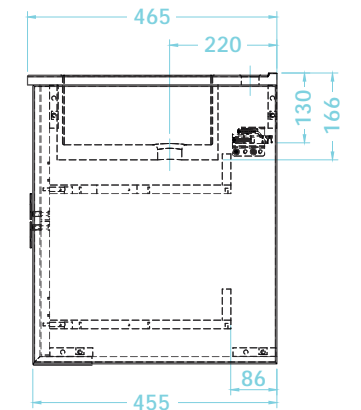

For the mirror series see pages 156-171

Aletta Series

1200mm wall mounted basin unit
(W) 1200 x (H) 523 x (D) 465mm

Finish Matt Taupe

Art No		RRP (inc VAT)
TAT-122-MT	600 Cabinet	£539.00
TAT-122-MT	600 Cabinet	£539.00
TAC-104	1200 Basin	£520.00