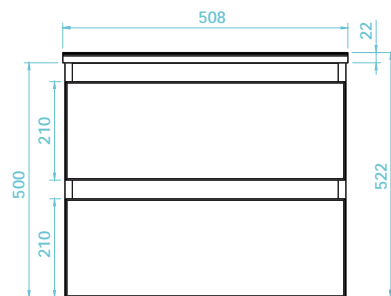

500mm wall mounted basin unit
(W) 500 x (H) 522 x (D) 400mm

Finish: Gloss White

Art No		RRP (inc VAT)
TCI-121-GW	500 Cabinet	£369.00
TAC-101	500 Basin	£130.00

TCI-101-GW Catina Set* £499.00

*Set includes
TCI-121-GW +
TAC-101

Tap and waste not included.
For brassware see pages 50-71