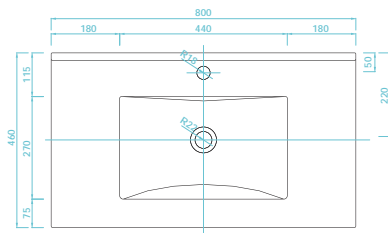

800mm wall mounted basin unit
(W) 800 x (H) 523 x (D) 455mm

Finish Gloss White

Art No		RRP (inc VAT)
TCI-123-GW	800 Cabinet	£465.00
TAC-103	800 Basin	£220.00

TCI-103-GW **Catina Set*** **£685.00**

*Set includes
TCI-123-GW
+ TAC-103

*Tap and waste not included.
For brassware see pages 50-71*