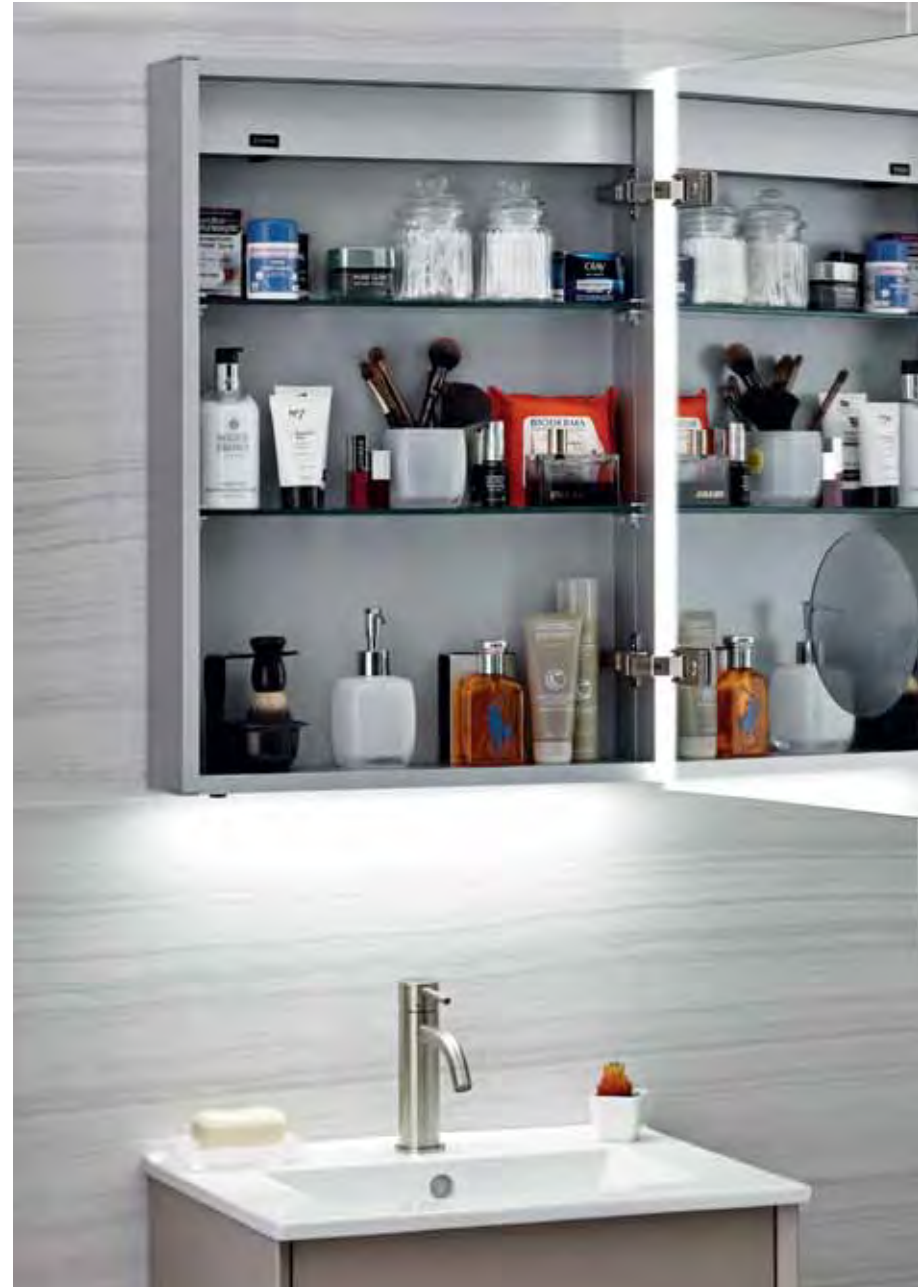

Lustre Series Highlights

- 1 Magnifier - x3 strength
- 2 Infra-red sensor switch
- 3 LED light
- 4 Pre-fitted adjustable glass shelves
- 5 Mirror on both sides of door
- 6 Soft close hinge
- 7 130mm depth
- 8 Demister pad
- 9 Shaver Socket