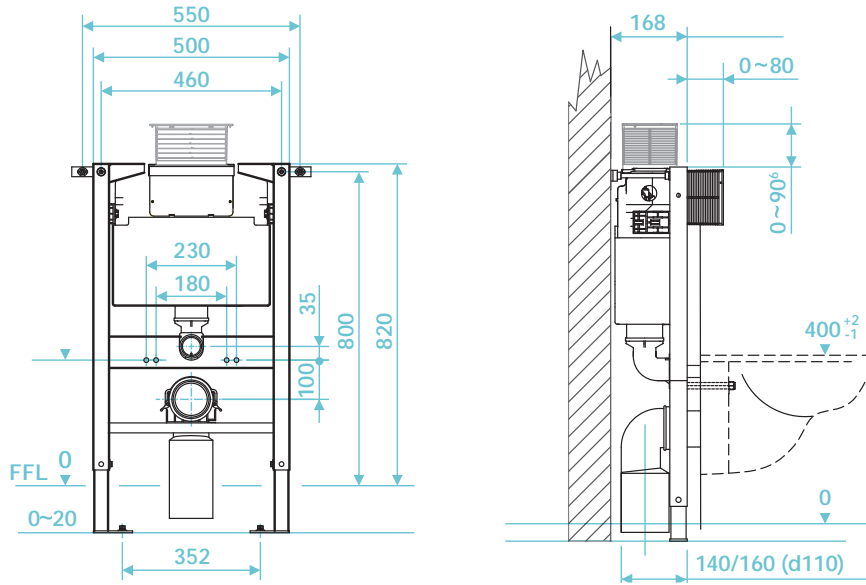

Rocco Series

Rocco 820 Highlights

- Top or front flush
- Low 820mm height, suitable for under window installation
- 200mm height adjustment
- 6 wall plate options
- Blow moulded fully insulated tank – quiet operation, no condensation