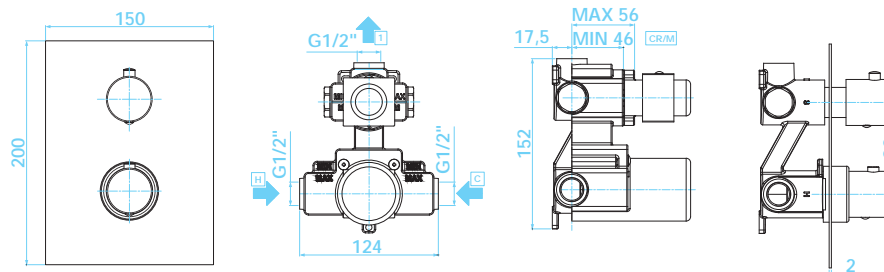

Parina Series

Dual handle thermostatic shower valve
(1 outlet) - round

Art No RRP (inc VAT)
 TPR-201-CP Chrome £447.00
 TPR-201-MN Matt Black £629.00

Pressure	Flow Rate
0.5 bar	4.68 l/m
1 bar	6.86 l/m
2 bar	9.92 l/m
3 bar	12.37 l/m