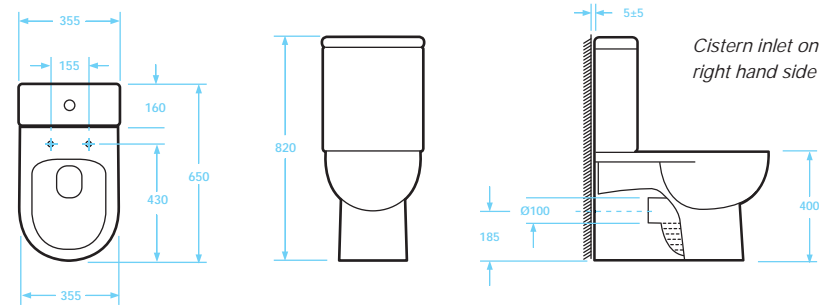

Close-coupled WC

Finish Gloss White

Art No		RRP (inc VAT)
TAN-101	Pan	£177.00
TAN-102	Cistern	£141.00
TAN-103	Soft close seat	£100.00

TAN-110 Angelo Set* £418.00

*Set includes
TAN-101, 102+ 103