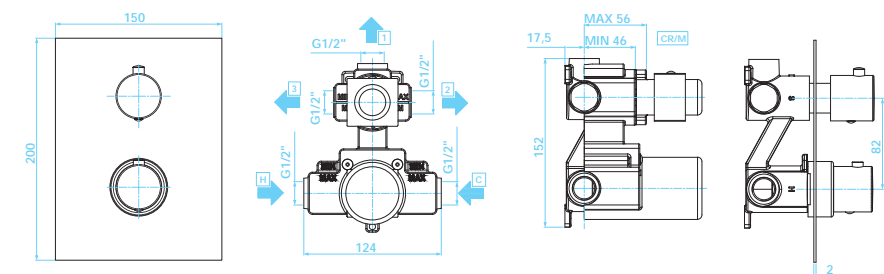

Art No RRP (inc VAT)
TPR-203-CP Chrome £488.00
TPR-203-MN Matt Black £669.00

Pressure	Flow Rate
0.5 bar	5.75 l/m
1 bar	8.28 l/m
2 bar	11.98 l/m
3 bar	14.77 l/m