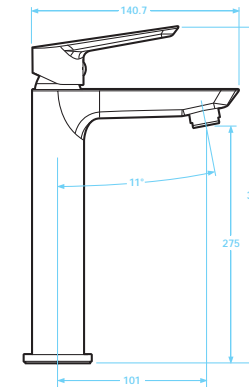

Art No TPA-101 RRP (inc VAT) £155.00

Pressure	Flow Rate
0.5 bar	8.00 l/m
1 bar	11.7 l/m
2 bar	13.6 l/m
3 bar	16.53 l/m

High spout basin mono tap

Finish Chrome

Art No TPA-102 RRP (inc VAT) £228.00

Pressure	Flow Rate
0.5 bar	8.00 l/m
1 bar	12.3 l/m
2 bar	14.2 l/m
3 bar	16.4 l/m