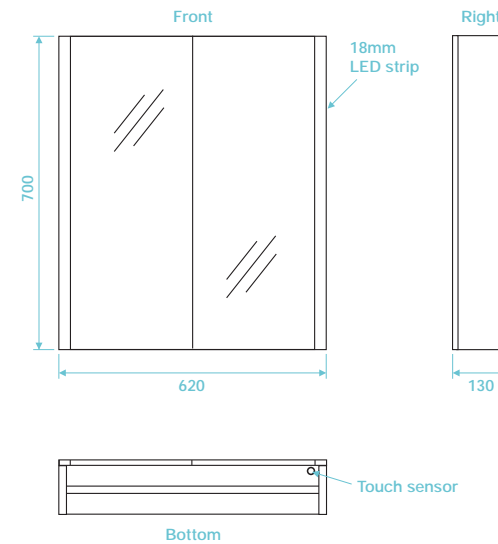

Shaver socket located top right.

Lustre Series

Double door LED mirror cabinet with
shaver socket & internal magnifier
760mm (W) x 700mm (H) x 130mm (D)

Finish Chrome

Art No TLU-104 RRP (inc VAT) £655.00

Shaver socket located top right.