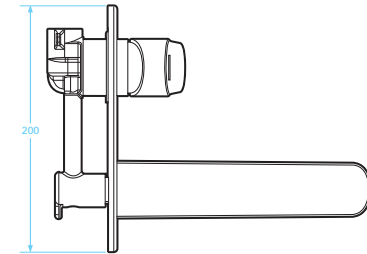

Concealed single lever basin mixer
Finish Chrome

Art No TPA-104 RRP (inc VAT) £230.00

Pressure	Flow Rate
0.5 bar	7.90 l/m
1 bar	12.3 l/m
2 bar	15.2 l/m
3 bar	17.6 l/m