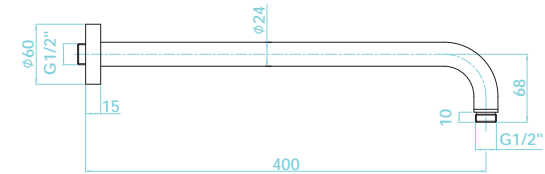

Art No		RRP (inc VAT)
TPR-303-CP	Chrome	£129.00
TPR-303-MN	Matt Black	£175.00

Shower Head