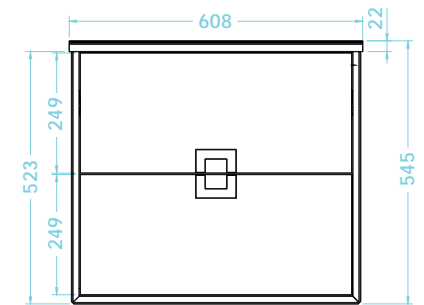

For the mirror series see pages 156-171

Aletta Series

1200mm wall mounted basin unit
(W) 1200 x (H) 523 x (D) 465mm

Finish Matt Taupe

Art No		RRP (inc VAT)
TAT-122-MT	600 Cabinet	£539.00
TAT-122-MT	600 Cabinet	£539.00
TAC-104	1200 Basin	£520.00