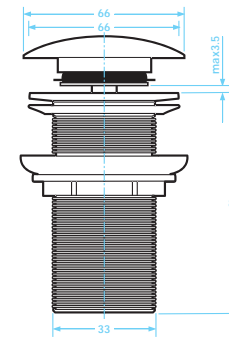

Art No		RRP (inc VAT)
TAL-203	Without overflow	£23.00
TAL-204	With overflow	£23.00