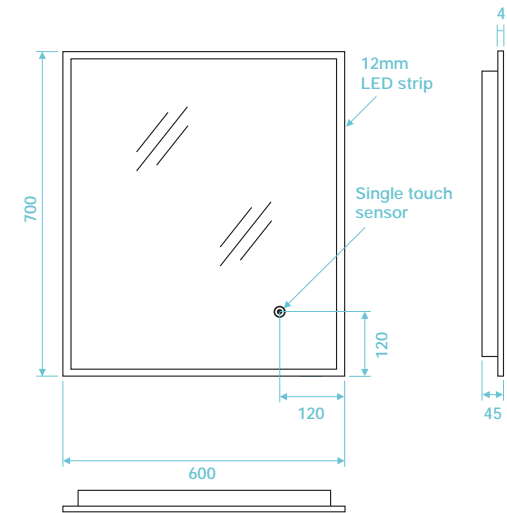

Finish Chrome

Art No RRP (inc VAT)
TAN-501 £289.00

Mirror with LED strip on all sides
& touch sensor
600mm (W) x 700mm (H) x 45mm (D)

Finish Chrome

Art No RRP (inc VAT)
TAN-502 £325.00

Angelo Series

T 0345 582 8000