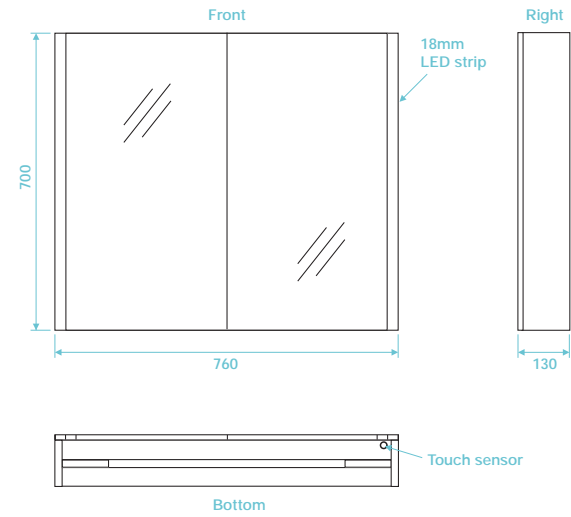

Shaver socket located top right.

Lustre Series

Double door LED mirror cabinet with
shaver socket & internal magnifier
760mm (W) x 700mm (H) x 130mm (D)

Finish Chrome

Art No TLU-104 RRP (inc VAT) £655.00

Shaver socket located top right.