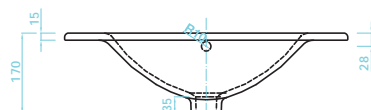

500mm wall mounted basin unit
(W) 500 x (H) 522 x (D) 400mm

Finish: Gloss White

Art No		RRP (inc VAT)
TCI-121-GW	500 Cabinet	£369.00
TAC-101	500 Basin	£130.00

TCI-101-GW Catina Set* £499.00

*Set includes
TCI-121-GW +
TAC-101

Tap and waste not included.
For brassware see pages 50-71