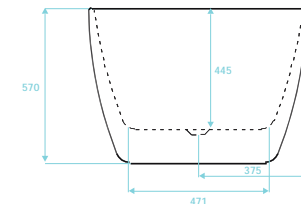

Angelo Series Freestanding

Angelo Series Freestanding

Few things in life are as luxurious as an indulgent soak, and this Angelo freestanding bath is the perfect place to sit back and relax in Italian-inspired style.

Designed to complement the rest of the Angelo collection, the bath is beautifully crafted yet restrained. Curved styling oozes elegance, with its high sides and smoothly rounded form enveloping and embracing the bather.

Twin-skinned Acrylic Bath 1500 x 750mm

Freestanding Acrylic Bath
With pre-fitted waste & overflow

Art No RRP (inc VAT)
TAN-309 £1,838.00

		Capacity 240 litres	Weight 40 kg

Twin-skinned Acrylic Bath 1700 x 800mm

Freestanding Acrylic Bath
With pre-fitted waste & overflow

Art No RRP (inc VAT)
TAN-301 £1,838.00

		Capacity 314 litres	Weight 47 kg