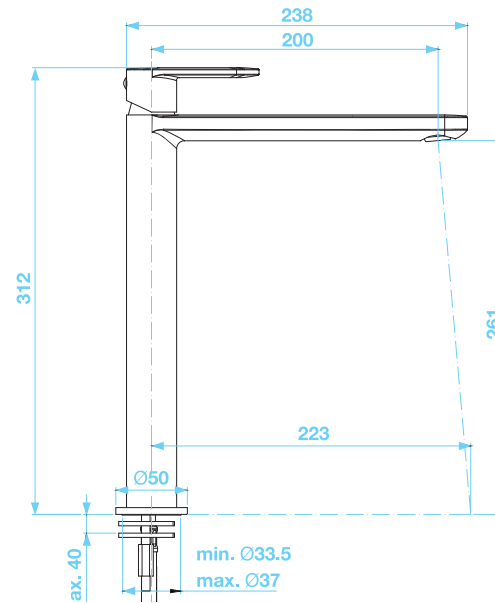

High spout basin mono tap
Finish

Chrome

Art No
TSV-102

RRP (inc VAT)
£291.00

Pressure	Flow Rate
0.5 bar	4.25 l/m
1 bar	6.13 l/m
2 bar	8.68 l/m
3 bar	10.69 l/m