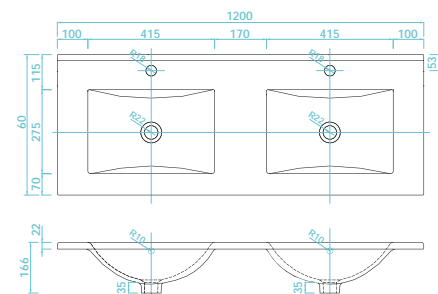

Catina Series

1200mm wall mounted basin unit
(W) 1200 x (H) 523 x (D) 455mm

Finish Gloss Graphite

Art No		RRP (inc VAT)
TCI-122-GG	600 Cabinet	£418.00
TCI-122-GG	600 Cabinet	£418.00
TAC-104	1200 Basin	£520.00

TAC-104-GG Catina Set* £1,356.00

*Set includes
2x TCI-122-GG
+ TAC-104

Tap and waste not included.
For brassware see pages 50-71

1200mm wall mounted basin unit
(W) 600 x (H) 523 x (D) 455mm

Finish Gloss White

Art No		RRP (inc VAT)
TCI-122-GW	600 Cabinet	£418.00
TCI-122-GW	600 Cabinet	£418.00
TAC-104	1200 Basin	£520.00

TAC-104-GW Catina Set* £1,356.00

*Set includes
2x TCI-122-GW
+ TAC-104

Tap and waste not included.
For brassware see pages 50-71