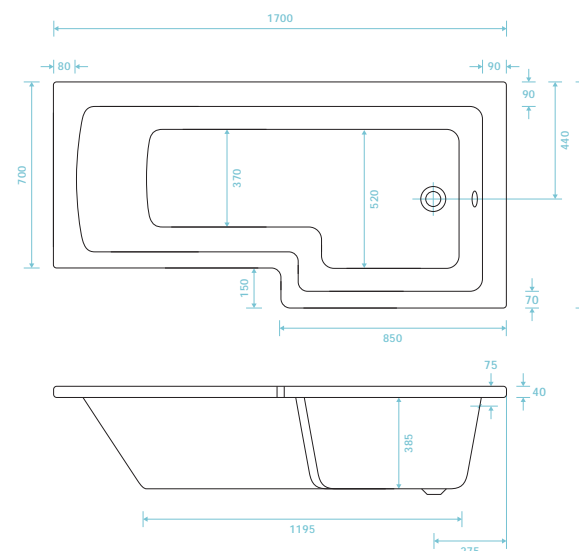

1700 x 510mm Front Panel
Art No RRP (inc VAT)
TLO-606 £168.00

700 x 510mm End Panel
Art No RRP (inc VAT)
TLO-703 £133.00

Left hand

Premium
LH Shower Bath
1700 x 700-850mm

1700 x 510mm Bath
Art No RRP (inc VAT)
TLO-604 £511.00