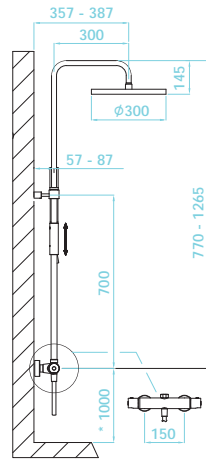

Parina Series

Shower Column

* Suggested Size