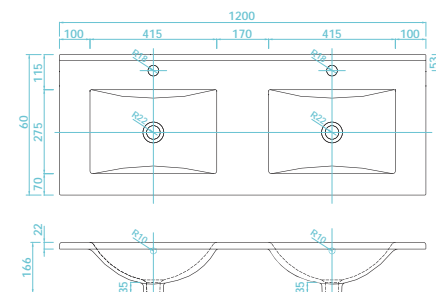

Scan for
product
details

For the mirror series see pages 156-171

15