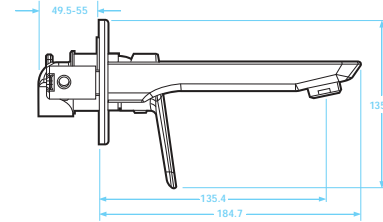

Concealed single lever basin mixer
Finish Chrome

Art No TPA-104 RRP (inc VAT) £230.00

Pressure	Flow Rate
0.5 bar	7.90 l/m
1 bar	12.3 l/m
2 bar	15.2 l/m
3 bar	17.6 l/m