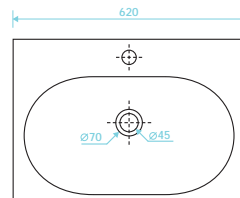

Finish	Barossa Oak
Art No	RRP (inc VAT)
TAN-201-BA Cabinet	£277.00
TAN-212 600 Washbasin	£172.00
TAN-401-BA Angelo Set* £449.00	

*Set includes
TAN-201-BA
+ 212

Tap hole diameter 35mm