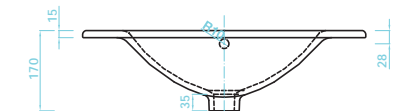

For the mirror series see pages 156-171