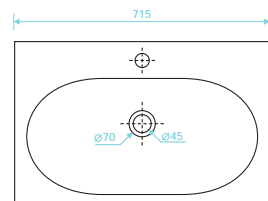

Tap hole diameter 35mm