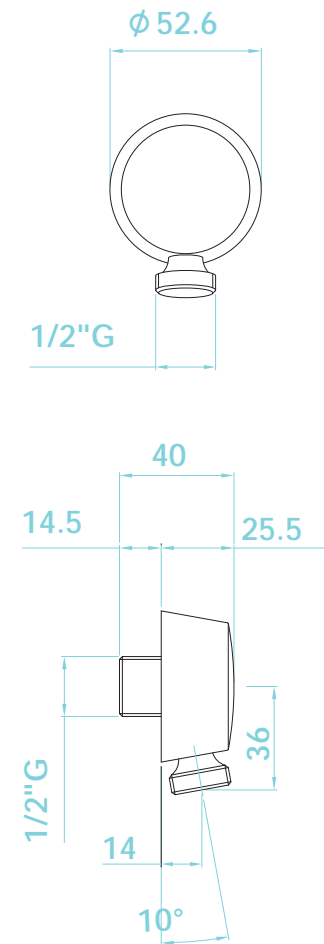

Outlet Elbow

Art No		RRP (inc VAT)
TPR-503-CP	Chrome	£45.00
TPR-503-MN	Matt Black	£74.00