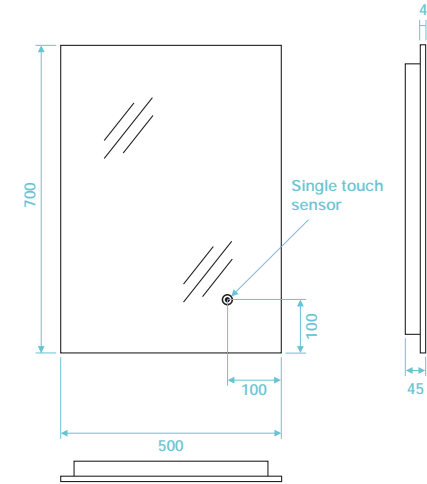

E info@tissino.co.uk

W tissino.co.uk

Lorenzo Series

Mirror with LED backlight & touch sensor
500mm (W) x 700mm (H) x 45mm (D)

Finish Chrome

Art No TLO-801 RRP (inc VAT) £213.00

Mirror with LED backlight & touch sensor
600mm (W) x 700mm (H) x 45mm (D)