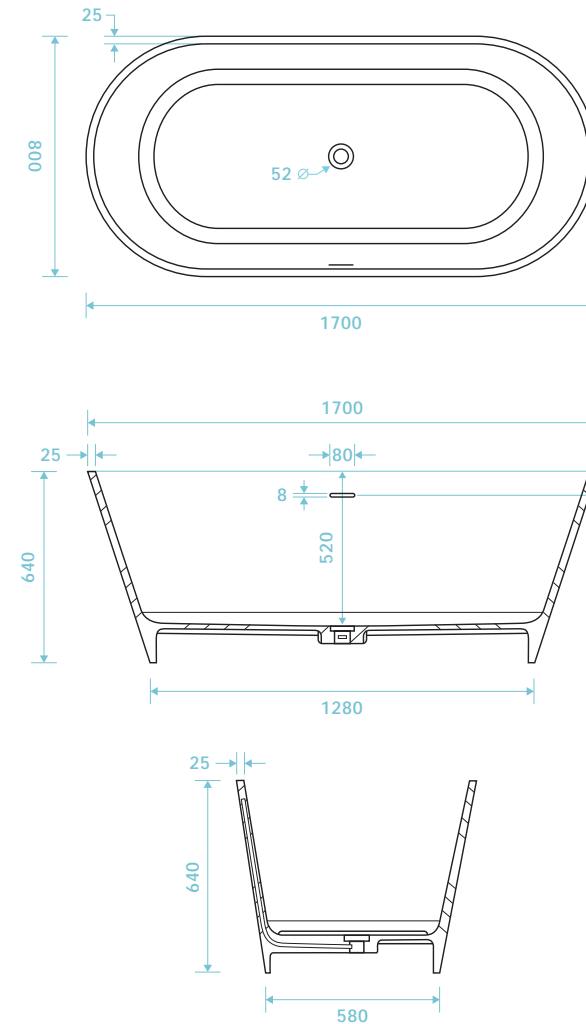

Angelo Series Stone Freestanding

It may be disarmingly simple in form and subtly elegant in conception, but the Angelo stone freestanding bath forms an effortlessly breathtaking centrepiece to any contemporary bathroom.

Expertly crafted from natural stone resin, the double ended bath offers the ultimate bathing experience in larger bathrooms where its freestanding design can be accommodated. With its exquisitely curved form enveloping the bather, it offers superior luxury and comfort for all those who love to sit back and soak away the day's cares.

Stone Bath
1700 x 800mm

Stone Freestanding Bath
With pre-fitted waste & overflow

Art No RRP (inc VAT)
TAN-302 £3,088.00

Capacity 366 litres	Weight 112.7 kg