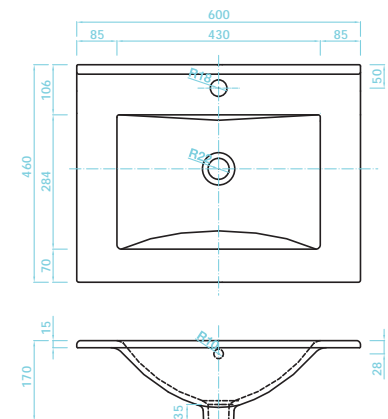

Catina Series

Finish: Gloss Graphite

Art No		RRP (inc VAT)
TCI-122-GG	600 Cabinet	£418.00
TAC-102	600 Basin	£150.00

TCI-102-GG Catina Set* £568.00

*Set includes
TCI-122-GG +
TAC-102

Tap and waste not included.
For brassware see pages 50-71

Finish: Gloss White

Art No		RRP (inc VAT)
TCI-122-GW	600 Cabinet	£418.00
TAC-102	600 Basin	£150.00

TCI-102-GW Catina Set* £568.00

*Set includes
TCI-122-GW +
TAC-102

Tap and waste not included.
For brassware see pages 50-71