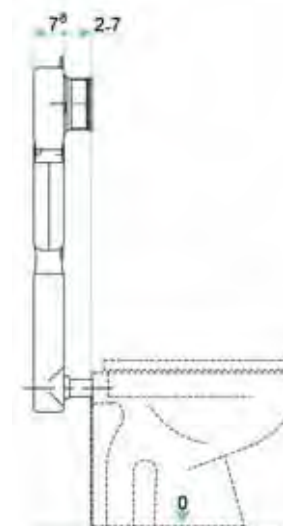

Rocco Series

Concealed cistern - top access with push button

Art No TRO-105 RRP (inc VAT) £114.00

EN 14055 WELL

Ultra slim 80mm concealed cistern - front flush

Art No TRO-106 RRP (inc VAT) £195.00

Please note a wall plate is required with this cistern, see page 42

EN 14055 WELL