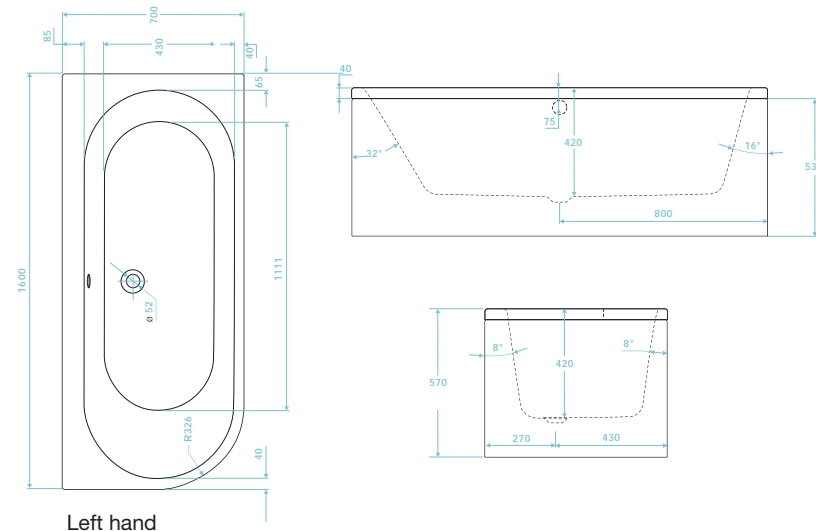

Left hand

Premium
Double Ended Bath
1700 x 700mm

Premium RH
Art No RRP (inc VAT)
TAN-303 £518.00

1700mm Panel
Art No RRP (inc VAT)
TAN-307 £270.00

For compatible
shower bath screen
see pages 100-105

Premium LH
Art No RRP (inc VAT)
TAN-304 £518.00

1700mm Panel
Art No RRP (inc VAT)
TAN-307 £270.00