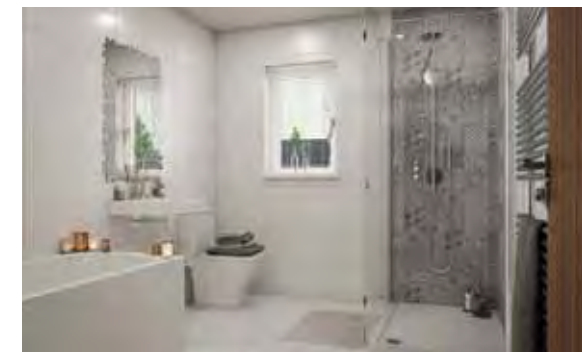

Copper Beeches Killay, Swansea

Tissino are delighted have been specified for the Copper Beeches project which is a luxury development of nine beautifully designed family homes set in the friendly neighbourhood of Killay, a short distance from Swansea city centre. The development offers five different house types all of which have been designed to the highest specification. Each of the house types will feature a range of Tissino products including Giorgio2 shower trays, Hugo2 towel rails, Armano shower glass, Catina furniture, Lugano shower enclosures, Londra baths, Angelo sanitaryware and Bavera brassware.

See more projects at tissino.co.uk/news/casestudy