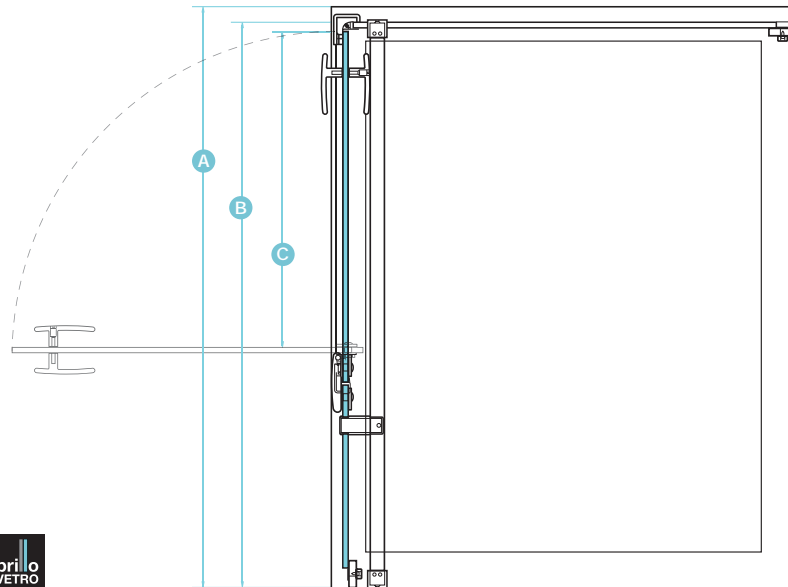

Lugano Series

Frameless hinged door

Lugano shower doors and side panels are universal for left hand or right hand installation.

* All doors & fixed panels feature 15mm tolerance for ease of accurate fitting.