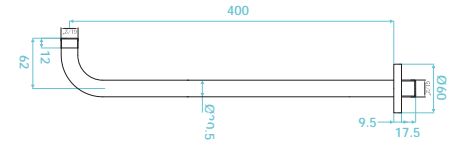

Mario Series - Rain Shower Heads

Art No RRP (inc VAT)
TMA-320 Round rain shower £124.00
TMA-317 Wall mounted arm £37.00

TMA-411 Mario Set* £161.00

*Set includes
TMA-320 + 317

Art No RRP (inc VAT)
TMA-320 Round rain shower £124.00
TMA-316 Ceiling mounted arm £42.00

TMA-412 Mario Set* £166.00

*Set includes
TMA-320 + 316

Pressure	Flow Rate
0.5 bar	19.94 l/m
1 bar	24.50 l/m
2 bar	31.50 l/m
3 bar	42.40 l/m

Art No RRP (inc VAT)
TMA-319 Square rain shower £145.00
TMA-318 Wall mounted arm £57.00

TMA-413 Mario Set* £201.00

*Set includes
TMA-319 + 318

Pressure	Flow Rate
0.5 bar	19.80 l/m
1 bar	24.40 l/m
2 bar	31.00 l/m
3 bar	42.20 l/m

Art No RRP (inc VAT)
TMA-319 Square rain shower £145.00
TMA-307 Wall mounted arm £68.00

TMA-414 Mario Set* £213.00

*Set includes
TMA-319 + 307