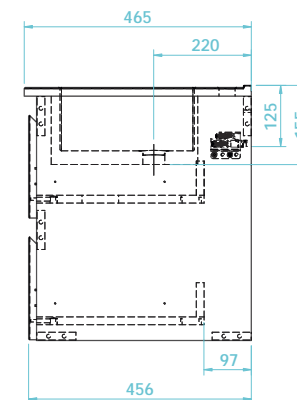

Scan for
product
details