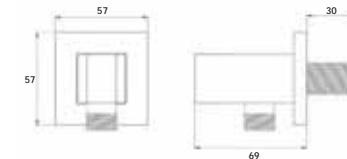

Finish Chrome

Art No RRP (inc VAT)
TMA-305 £82.00