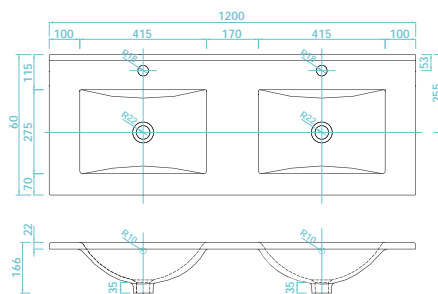

1200mm wall mounted basin unit
(W) 600 x (H) 523 x (D) 455mm

Finish Gloss White

Art No		RRP (inc VAT)
TCI-122-GW	600 Cabinet	£418.00
TCI-122-GW	600 Cabinet	£418.00
TAC-104	1200 Basin	£520.00

TAC-104-GW Catina Set* £1,356.00

*Set includes
2x TCI-122-GW
+ TAC-104

Tap and waste not included.
For brassware see pages 50-71