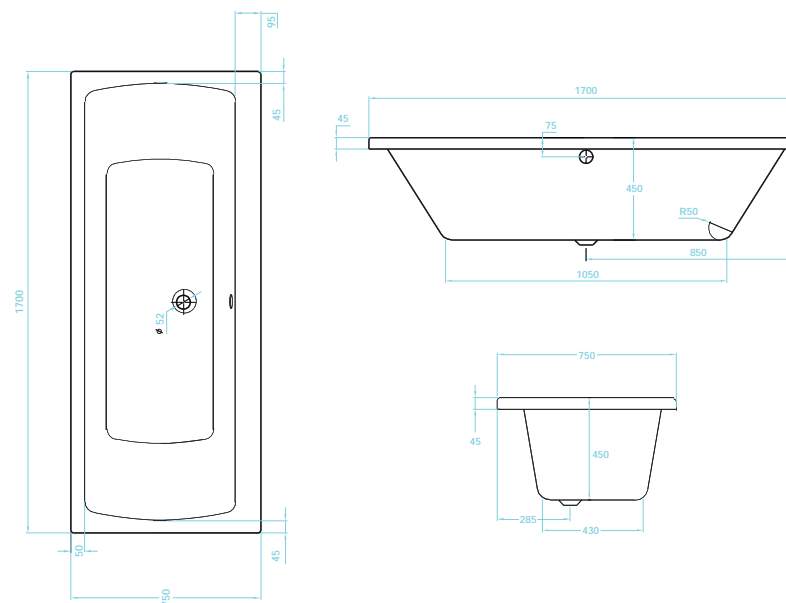

1700 x 560mm Front Panel

Art No RRP (inc VAT)
TLO-704 £177.00

750 x 560mm End Panel

Art No RRP (inc VAT)
TLO-708 £133.00

Capacity
230 litres

Double ended bath
1800 x 800mm

For compatible
shower bath screen
see pages 100-105