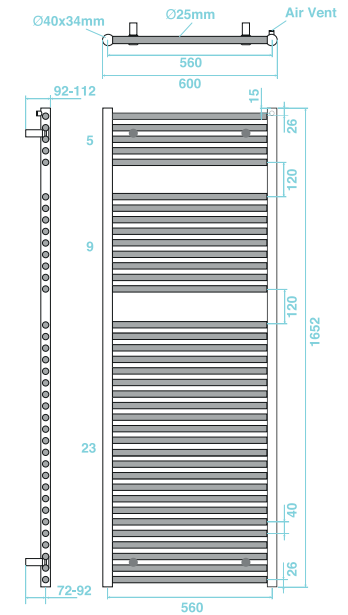

Heat output based on Δt 60°C

Size
1652 x 600

Finish	Output (btu)	Output (watts)
Chrome	3026	887
Anthracite	4649	1363
Arabica	4649	1363
Mont Blanc	4649	1363
Lusso Grey	4649	1363

Heat output based on Δt 60°C