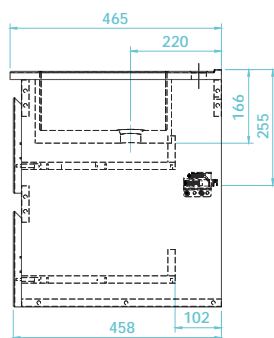

600mm wall mounted basin unit
(W) 600 x (H) 523 x (D) 455mm

Finish: Gloss White

Art No		RRP (inc VAT)
TCI-122-GW	600 Cabinet	£418.00
TAC-102	600 Basin	£150.00

TCI-102-GW Catina Set* £568.00

*Set includes
TCI-122-GW +
TAC-102

Tap and waste not included.
For brassware see pages 50-71