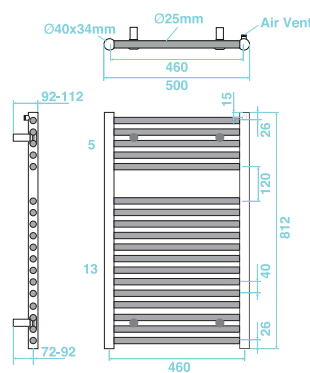

Size

812 x 500

Finish	Output (btu)	Output (watts)
Chrome	1263	370
Anthracite	1941	569
Arabica	1941	569
Mont Blanc	1941	569
Lusso Grey	1941	569

Heat output based on Δt 60°C