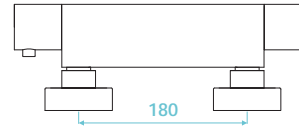

Art No RRP (inc VAT)
TMA-110 Square £198.00
TMA-315 Fixing bracket £37.00

Pressure	Flow Rate
0.5 bar	16.54 l/m
1 bar	23.20 l/m
2 bar	33.30 l/m
3 bar	35.00 l/m