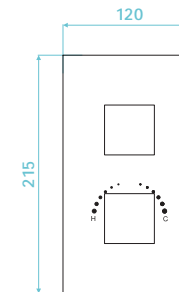

Art No RRP (inc VAT)
TMA-103 Square £314.00