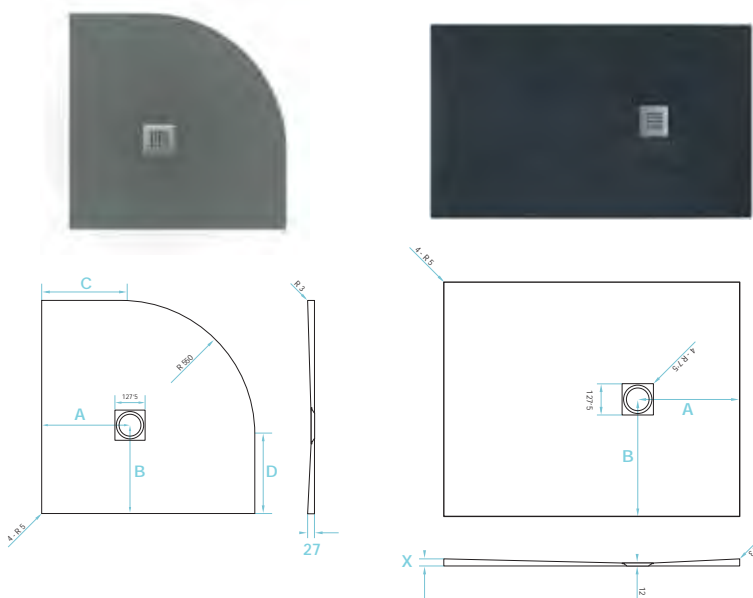

Technical Specification			
A	B	X	Kg
300	350	25	21
300	350	25	22
300	350	25	23
350	350	25	28
400	350	27	33
400	350	29	38
450	350	29	40
450	350	29	43
500	350	29	45
500	350	31	50
500	350	31	52
1100	350	31	57

800 x 800	TRG-431-BS	TRG-431-GS	TRG-431-WS	£419.00	●
900 x 800	TRG-432-BS	TRG-432-GS	TRG-432-WS	£445.00	●
1000 x 800	TRG-433-BS	TRG-433-GS	TRG-433-WS	£463.00	●
1200 x 800	TRG-434-BS	TRG-434-GS	TRG-434-WS	£495.00	●
1400 x 800	TRG-435-BS	TRG-435-GS	TRG-435-WS	£546.00	●
1500 x 800	TRG-436-BS	TRG-436-GS	TRG-436-WS	£572.00	●
1600 x 800	TRG-437-BS	TRG-437-GS	TRG-437-WS	£612.00	●
1700 x 800	TRG-438-BS	TRG-438-GS	TRG-438-WS	£687.00	●
1800 x 800	TRG-439-BS	TRG-439-GS	TRG-439-WS	£703.00	●
1900 x 800	TRG-440-BS	TRG-440-GS	TRG-440-WS	£752.00	●
2000 x 800	TRG-441-BS	TRG-441-GS	TRG-441-WS	£802.00	●
2200 x 800	TRG-442-BS	TRG-442-GS	TRG-442-WS	£856.00	●

For colour matched adhesive and sealant see page 130