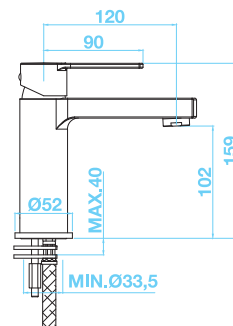

Basin mono tap
Finish Chrome

Art No TBV-101-CP RRP (inc VAT) £182.00

Pressure	Flow Rate
0.5 bar	7.06 l/m
1 bar	9.93 l/m
2 bar	13.88 l/m
3 bar	16.97 l/m