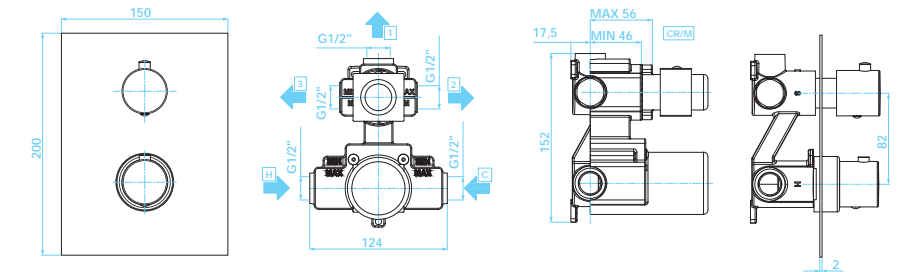

Art No RRP (inc VAT)
TPR-203-CP Chrome £488.00
TPR-203-MN Matt Black £669.00

Pressure	Flow Rate
0.5 bar	5.75 l/m
1 bar	8.28 l/m
2 bar	11.98 l/m
3 bar	14.77 l/m