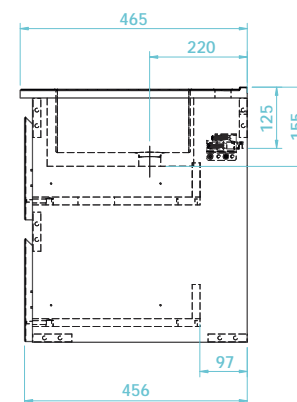

Catina Series

1200mm wall mounted basin unit
(W) 1200 x (H) 523 x (D) 455mm

Finish Gloss Graphite

Art No		RRP (inc VAT)
TCI-122-GG	600 Cabinet	£418.00
TCI-122-GG	600 Cabinet	£418.00
TAC-104	1200 Basin	£520.00

TAC-104-GG Catina Set* £1,356.00

*Set includes
2x TCI-122-GG
+ TAC-104

Tap and waste not included.
For brassware see pages 50-71

1200mm wall mounted basin unit
(W) 600 x (H) 523 x (D) 455mm

Finish Gloss White

Art No		RRP (inc VAT)
TCI-122-GW	600 Cabinet	£418.00
TCI-122-GW	600 Cabinet	£418.00
TAC-104	1200 Basin	£520.00

TAC-104-GW Catina Set* £1,356.00

*Set includes
2x TCI-122-GW
+ TAC-104

Tap and waste not included.
For brassware see pages 50-71