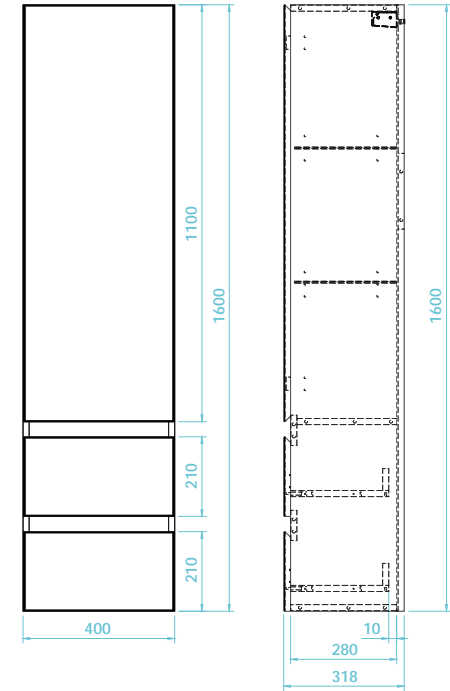

Tall storage unit
(W) 400 x (H) 1600 x (D) 318mm

Finish Gloss White

Art No RRP (inc VAT)
TCI-201-GW Cabinet £389.00

Scan for product details