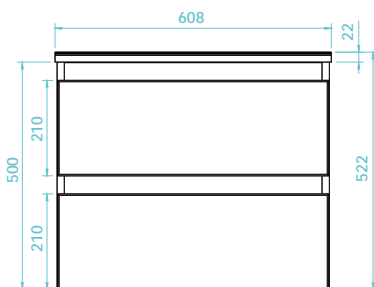

600mm wall mounted basin unit
(W) 600 x (H) 523 x (D) 455mm

Finish: Gloss White

Art No		RRP (inc VAT)
TCI-122-GW	600 Cabinet	£418.00
TAC-102	600 Basin	£150.00

TCI-102-GW Catina Set* £568.00

*Set includes
TCI-122-GW +
TAC-102

Tap and waste not included.
For brassware see pages 50-71