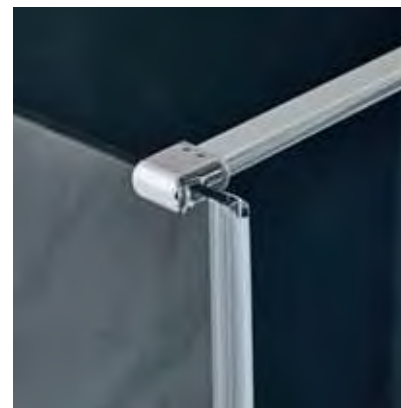

Lugano Series

Italian style. Unmistakable.

As the name suggests, the Lugano concealed hinge series is a comprehensive range of high quality frameless shower doors that bring a sense of natural beauty and style to any bathroom.

The generous height of the Brillo Vetro coated glass, minimalist profiles and designer hinges and handles add a touch of elegance and understated sophistication to the showering experience.

Brillo Vetro is an additional process that our glass is subjected to, which enhances its technical performances and maintains its condition by making it easier to clean, resisting the build up of soap and water deposits. If cleaned regularly, the shower will stay looking like new for many years.

// The Lugano collection of exquisitely crafted shower doors and panels helps create the space in which you can make the most of your reverie. Designed to provide a minimalist, clean and clear enclosure, the frameless styling surrounds you in strong 8mm Brillo Vetro glass while creating a thrilling sense of lightness and transparency. //

Lugano Highlights

8mm Glass - Brillo Vetro tempered glass

2000mm in height

Minimalist wall profiling

Reversible left hand or right hand

Concealed wall fixings

Chrome plated metal designer hinges

Suitable for corner / alcove installations

EN14428 compliant

10 year guarantee