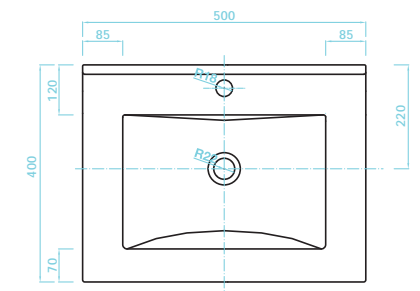

For the mirror series see pages 156-171