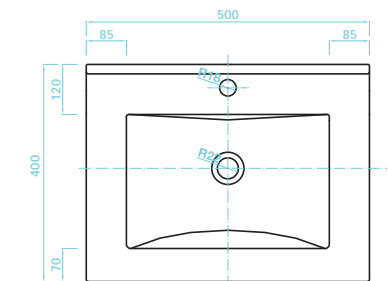

For the mirror series see pages 156-171