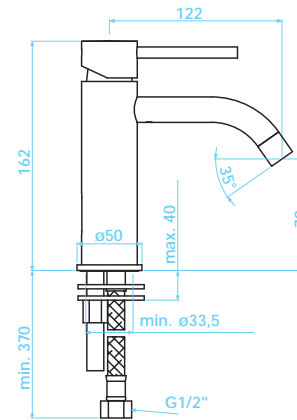

Parina Series

Parina Series

Basin mono tap
Finish

Chrome

Art No
TPR-101-CP

RRP (inc VAT)
£193.00

Pressure	Flow Rate
0.5 bar	3.50 l/m
1 bar	5.01 l/m
2 bar	6.36 l/m
3 bar	8.88 l/m

High spout basin mono tap
Finish