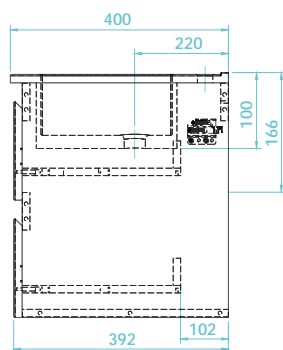

500mm wall mounted basin unit
(W) 500 x (H) 522 x (D) 400mm

Finish: Gloss White

Art No		RRP (inc VAT)
TCI-121-GW	500 Cabinet	£369.00
TAC-101	500 Basin	£130.00

TCI-101-GW Catina Set* £499.00

*Set includes
TCI-121-GW +
TAC-101

Tap and waste not included.
For brassware see pages 50-71