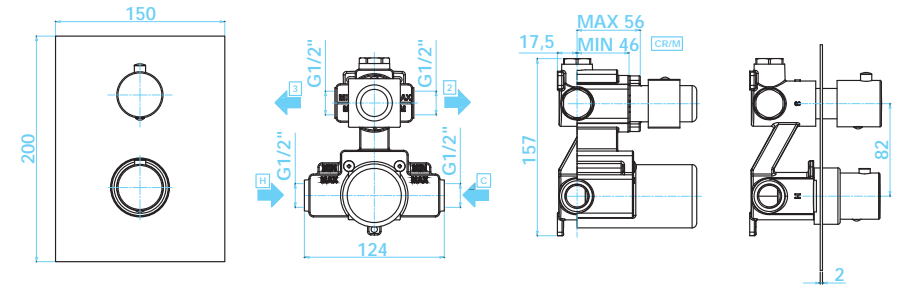

Art No RRP (inc VAT)
TPR-202-CP Chrome £467.00
TPR-202-MN Matt Black £649.00

Pressure	Flow Rate
0.5 bar	6.39 l/m
1 bar	9.56 l/m
2 bar	13.93 l/m
3 bar	17.59 l/m

Dual handle thermostatic shower valve
with diverter (3 outlets) - round