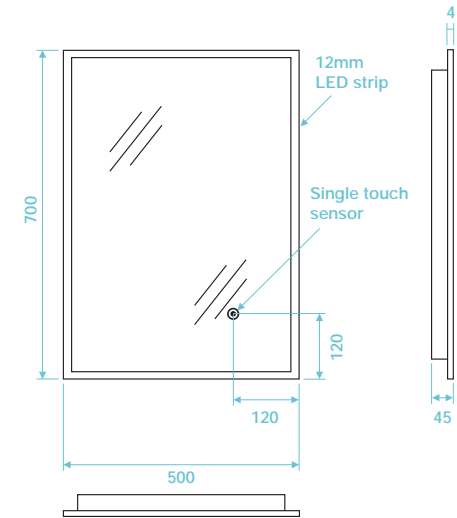

Mirror with LED strip on all sides
& touch sensor
600mm (W) x 700mm (H) x 45mm (D)

Finish Chrome

Art No RRP (inc VAT)
TAN-502 £325.00