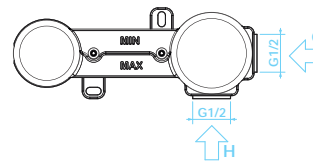

Bottle Trap