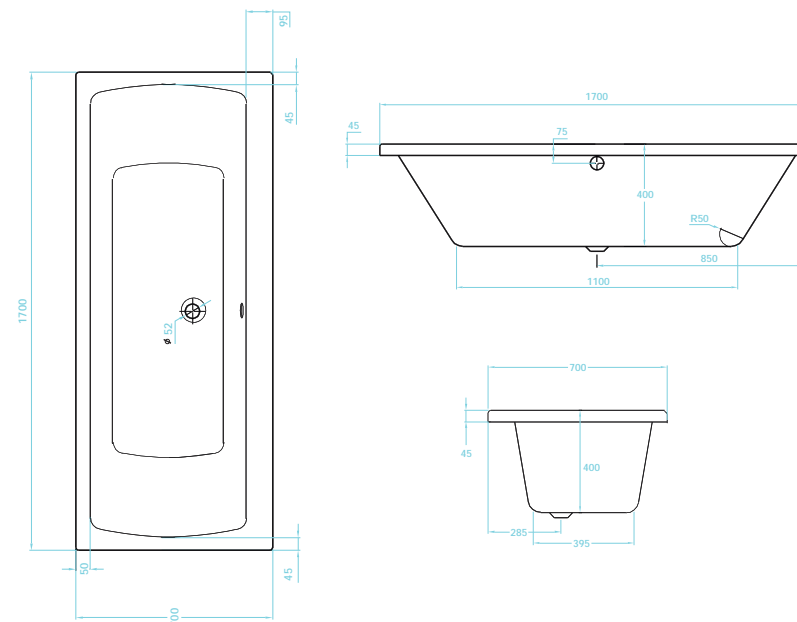

Lorenzo Double Ended Baths

Modern simplicity set in classic design using the highest quality materials and manufacturing processes to create the ultimate in indulgent bathing.

The Lorenzo double ended range consists of three sizes of elegant soft square design baths. The premium versions have superior heat retention properties and stonger construction for a sturdy bathing experience and assured peace of mind.

Double ended bath 1700 x 700mm

Standard double ended bath
Art No RRP (inc VAT)
TLO-201 £282.00

1700 x 510mm Front Panel
Art No RRP (inc VAT)
TLO-302 £136.00

700 x 510mm End Panel
Art No RRP (inc VAT)
TLO-304 £96.00

For compatible
shower bath screen
see pages 100-105

Premium double ended bath
Art No RRP (inc VAT)
TLO-601 £354.00

1700 x 510mm Front Panel
Art No RRP (inc VAT)
TLO-702 £177.00

700 x 510mm End Panel
Art No RRP (inc VAT)
TLO-703 £133.00

Capacity
205 litres