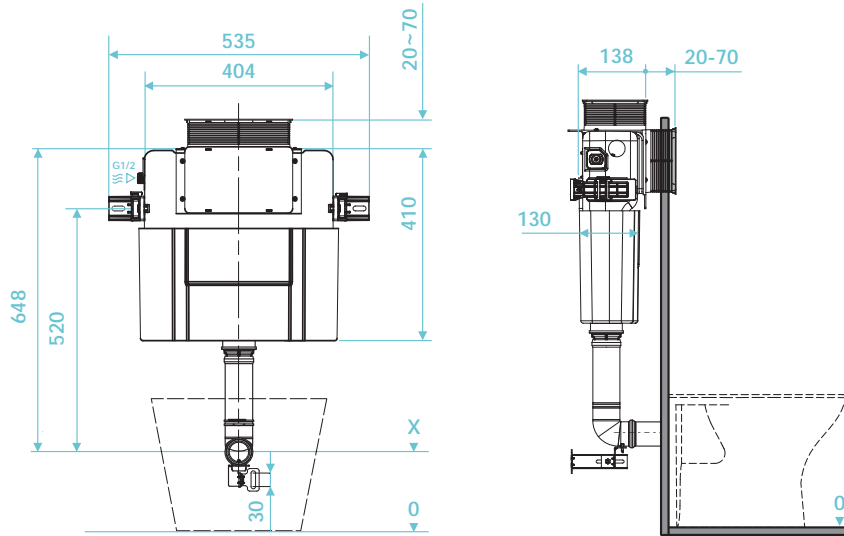

Rocco Series

Rocco 107 Concealed Cistern

Top or front flush

6 plate options

10 year guarantee

Blow moulded fully insulated tank - quiet operation, no condensation

For reduced height installation - ideal under windows