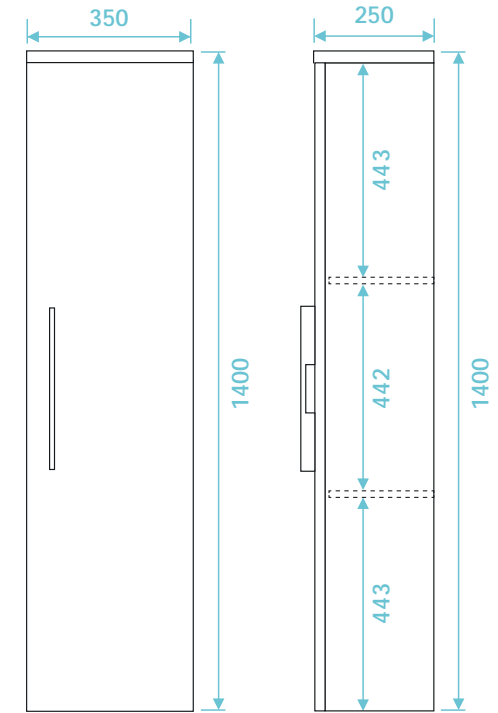

Tall storage unit
(W) 350 x (H) 1400 x (D) 250mm

Finish Gloss White

Art No RRP (inc VAT)
TAN-208-WH Cabinet £261.00

Units contain two internal shelves