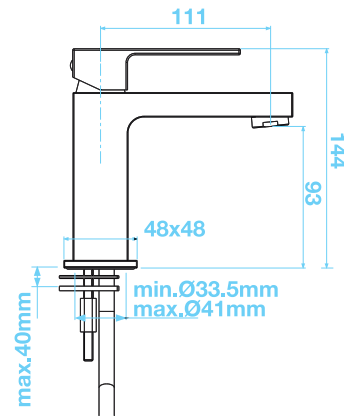

Elvo Series

Basin mono tap
Finish Chrome

Art No RRP (inc VAT)
TEV-101 £205.00

Pressure	Flow Rate
0.5 bar	2.69 l/m
1 bar	3.98 l/m
2 bar	5.67 l/m
3 bar	7.06 l/m

High spout basin mono tap
Finish Chrome

Art No RRP (inc VAT)
TEV-102 £447.00