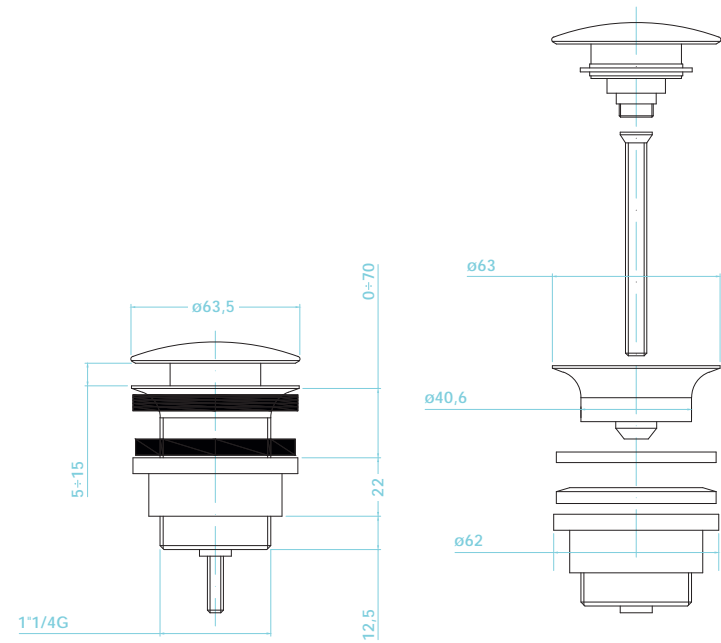

TPR-101-WG
White gold

TPR-101-HG
Honey gold

TPR-101-BHG
Brushed honey gold

Parina Series

Parina Series

TPR-105-CP
Chrome

Basin push waste

Art No	Finish	RRP (inc VAT)
TPR-105-CP	Chrome	£62.00
TPR-105-SF	Steel	£77.00
TPR-105-BC	Black chrome	£122.00
TPR-105-MN	Matt black	£77.00
TPR-105-BBC	Brushed black chrome	£164.00
TPR-105-RG	Rose gold	£122.00
TPR-105-WG	White gold	£122.00
TPR-105-HG	Honey gold	£122.00
TPR-105-BHG	Brushed honey gold	£164.00