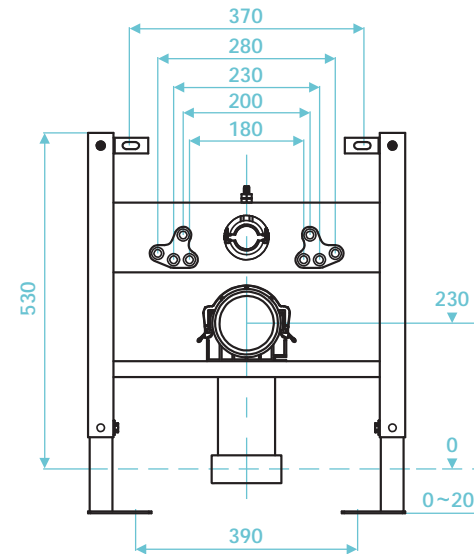

Rocco Series

Rocco Universal Highlights

- Small frame for use with any concealed cistern
- 200mm frame height adjustment
- Waste exit in any direction
- Top or front flush
- 6 plate options
- 10 year guarantee
- Blow moulded fully insulated tank quiet operation, no condensation
- For reduced height installation ideal under windows

Universal frame for wall-hung WC

Art No
TRO-108

RRP (inc VAT)
£354.00