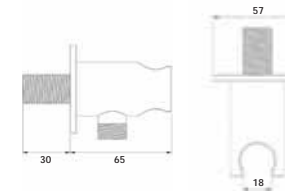

Mario Series - Wall Outlets

Outlet elbow - round

Finish Chrome

Art No RRP (inc VAT)
TMA-302 £36.00

With handset holder

Finish Chrome

Art No RRP (inc VAT)
TMA-301 £63.00

Outlet elbow - square