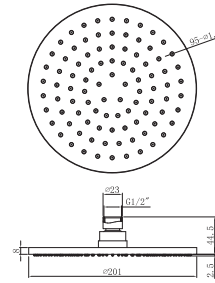

Mario Series - Rain Shower Heads

Art No RRP (inc VAT)
TMA-320 Round rain shower £124.00
TMA-317 Wall mounted arm £37.00

TMA-411 Mario Set* £161.00

*Set includes
TMA-320 + 317

Art No RRP (inc VAT)
TMA-320 Round rain shower £124.00
TMA-316 Ceiling mounted arm £42.00

TMA-412 Mario Set* £166.00

*Set includes
TMA-320 + 316

Pressure	Flow Rate
0.5 bar	19.94 l/m
1 bar	24.50 l/m
2 bar	31.50 l/m
3 bar	42.40 l/m

Art No RRP (inc VAT)
TMA-319 Square rain shower £145.00
TMA-318 Wall mounted arm £57.00

TMA-413 Mario Set* £201.00

*Set includes
TMA-319 + 318

Pressure	Flow Rate
0.5 bar	19.80 l/m
1 bar	24.40 l/m
2 bar	31.00 l/m
3 bar	42.20 l/m

Art No RRP (inc VAT)
TMA-319 Square rain shower £145.00
TMA-307 Wall mounted arm £68.00

TMA-414 Mario Set* £213.00

*Set includes
TMA-319 + 307