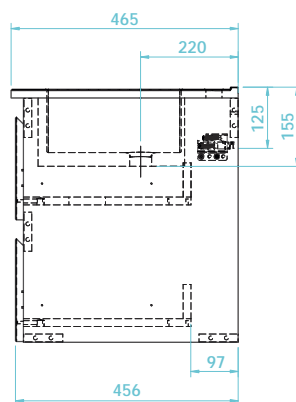

1200mm wall mounted basin unit
(W) 600 x (H) 523 x (D) 455mm

Finish Gloss White

Art No		RRP (inc VAT)
TCI-122-GW	600 Cabinet	£418.00
TCI-122-GW	600 Cabinet	£418.00
TAC-104	1200 Basin	£520.00

TAC-104-GW Catina Set* £1,356.00

*Set includes
2x TCI-122-GW
+ TAC-104

Tap and waste not included.
For brassware see pages 50-71