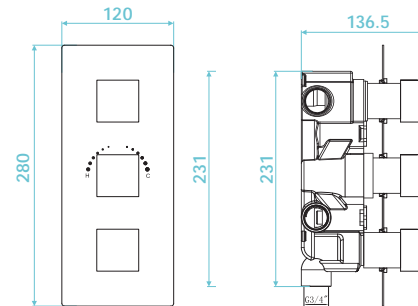

Pressure	Flow Rate
0.5 bar	16.69 l/m
1 bar	23.60 l/m
2 bar	33.40 l/m
3 bar	37.00 l/m