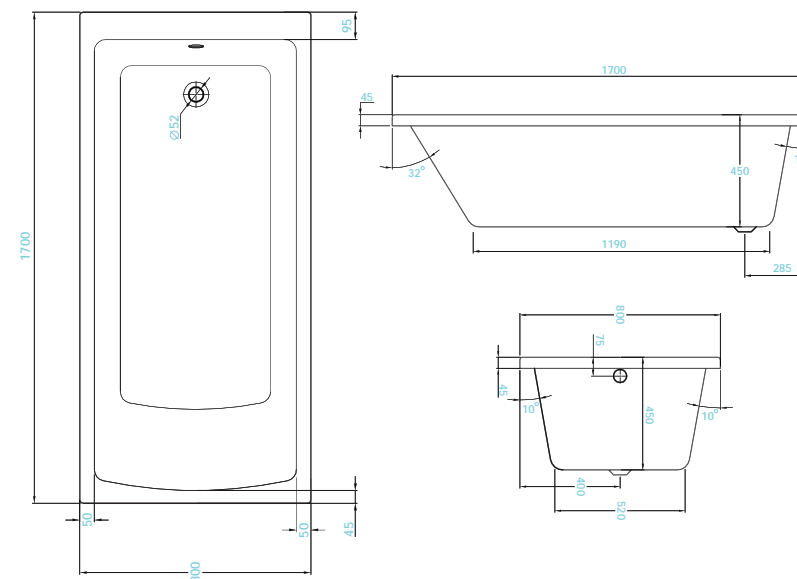

Single ended bath
1700 x 800mm

For compatible
shower bath screen
see pages 100-105

Standard single ended bath
Art No RRP (inc VAT)
TLO-105 £367.00

With handles
Art No RRP (inc VAT)
TLO-115 £411.00

Premium single ended bath
Art No RRP (inc VAT)
TLO-505 £458.00

With handles
Art No RRP (inc VAT)
TLO-515 £501.00

1700 x 560mm Front Panel
Art No RRP (inc VAT)
TLO-704 £177.00

800 x 560mm End Panel
Art No RRP (inc VAT)
TLO-706 £148.00