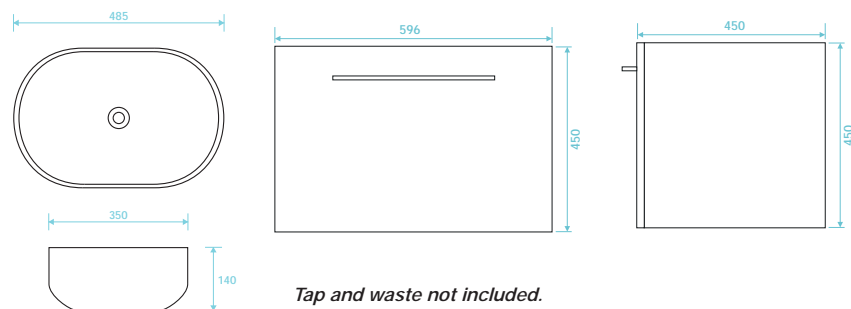

Finish Barossa Oak

Art No		RRP (inc VAT)
TAN-201-BA	Cabinet	£277.00
TAN-205-BA	Counter Top	£46.00
TAN-214	Sit-on Basin	£109.00

TAN-405-BA Angelo Set* £432.00

*Set includes
TAN-201-BA +
205-BA + 214

Tap and waste not included.
For brassware see pages 50-71

700mm wall hung basin unit with 1 drawer
(W) 715 x (H) 475 x (D) 450mm