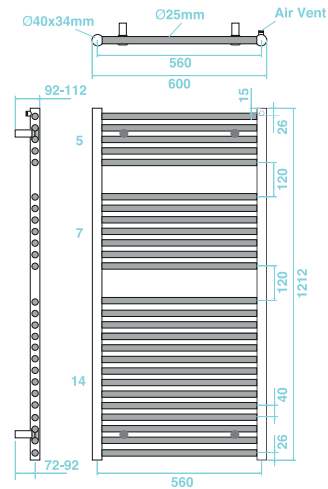

Size
1212 x 600

Finish	Output (btu)	Output (watts)
Chrome	2220	651
Anthracite	3403	997
Arabica	3403	997
Mont Blanc	3403	997
Lusso Grey	3403	997

Heat output based on Δt 60°C