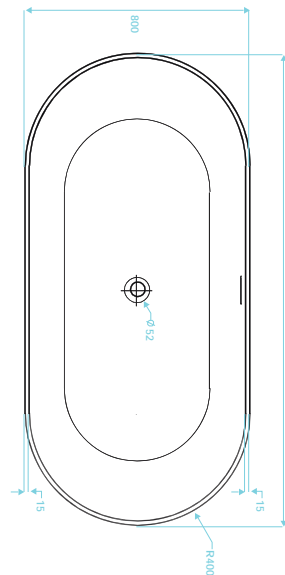

Angelo Series Freestanding

Angelo Series Freestanding

Few things in life are as luxurious as an indulgent soak, and this Angelo freestanding bath is the perfect place to sit back and relax in Italian-inspired style.

Designed to complement the rest of the Angelo collection, the bath is beautifully crafted yet restrained. Curved styling oozes elegance, with its high sides and smoothly rounded form enveloping and embracing the bather.

Twin-skinned Acrylic Bath 1500 x 750mm

Freestanding Acrylic Bath
With pre-fitted waste & overflow

Art No RRP (inc VAT)
TAN-309 £1,838.00

		Capacity 240 litres	Weight 40 kg

Twin-skinned Acrylic Bath 1700 x 800mm

Freestanding Acrylic Bath
With pre-fitted waste & overflow

Art No RRP (inc VAT)
TAN-301 £1,838.00

		Capacity 314 litres	Weight 47 kg