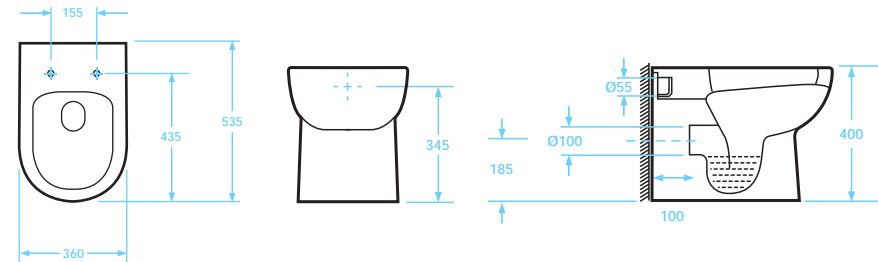

Wall hung WC

Finish Gloss White

Art No		RRP (inc VAT)
TAN-107	Pan	£246.00
TAN-108	Soft close seat	£96.00

TAN-114 Angelo Set* £342.00

*Set includes
TAN-107 + 108