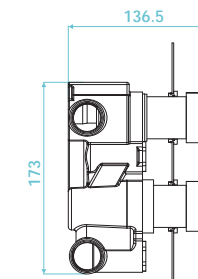

Art No RRP (inc VAT)
TMA-103 Square £314.00