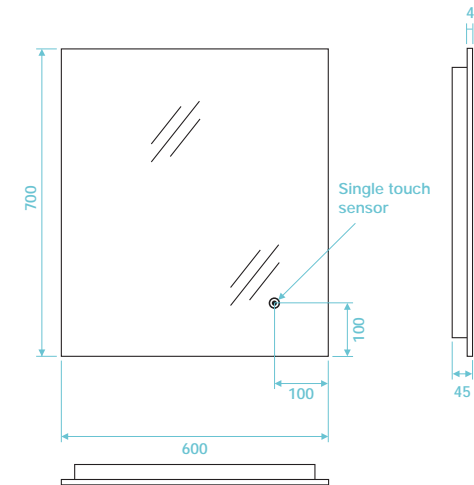

Lorenzo Series

Mirror with LED backlight & touch sensor
500mm (W) x 700mm (H) x 45mm (D)

Finish Chrome

Art No TLO-801 RRP (inc VAT) £213.00

Mirror with LED backlight & touch sensor
600mm (W) x 700mm (H) x 45mm (D)

Finish Chrome

Art No TLO-802 RRP (inc VAT) £232.00