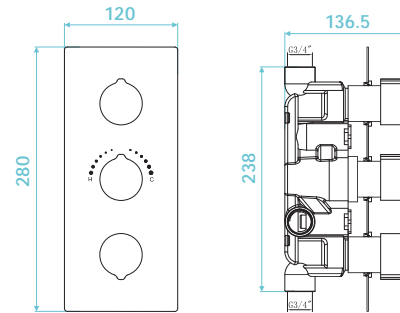

Mario Series - Shower Valves (3 Outlets)

Triple handle thermostatic shower valve with diverter - round

Art No TMA-108 RRP (inc VAT) £407.00

Pressure	Flow Rate
0.5 bar	16.69 l/m
1 bar	23.60 l/m
2 bar	33.40 l/m
3 bar	37.00 l/m

Triple handle thermostatic shower valve with diverter - square

Art No TMA-102 RRP (inc VAT) £414.00

Pressure	Flow Rate
0.5 bar	16.60 l/m
1 bar	23.50 l/m
2 bar	33.40 l/m
3 bar	37.00 l/m