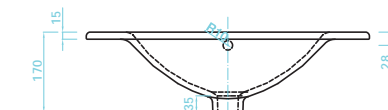

For the mirror series see pages 156-171