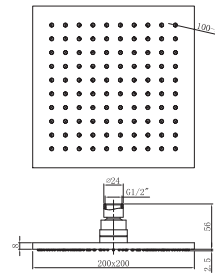

Art No RRP (inc VAT)
TMA-319 Square rain shower £145.00
TMA-318 Wall mounted arm £57.00

TMA-413 Mario Set* £201.00

*Set includes
TMA-319 + 318

Pressure	Flow Rate
0.5 bar	19.80 l/m
1 bar	24.40 l/m
2 bar	31.00 l/m
3 bar	42.20 l/m