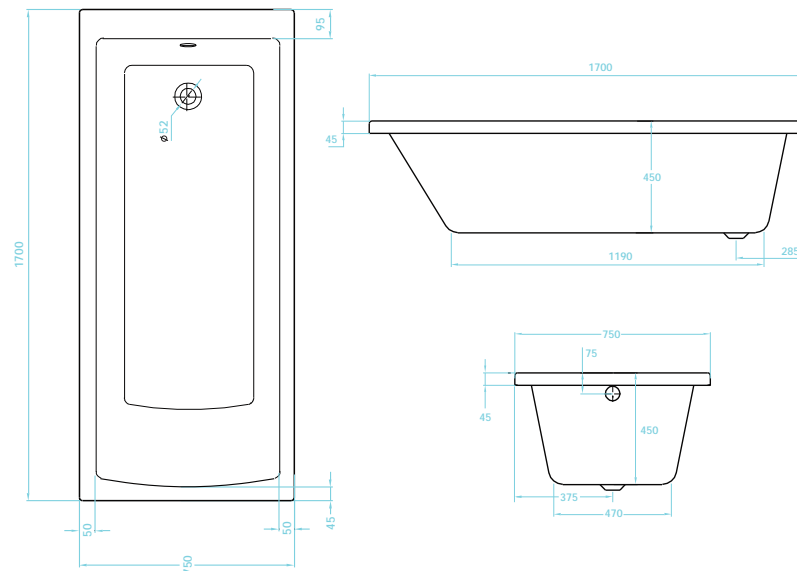

Single ended bath
1700 x 750mm

For compatible
shower bath screen
see pages 100-105

Standard single ended bath
Art No RRP (inc VAT)
TLO-103 £314.00

With handles
Art No RRP (inc VAT)
TLO-113 £358.00

Premium single ended bath
Art No RRP (inc VAT)
TLO-503 £387.00

With handles
Art No RRP (inc VAT)
TLO-513 £434.00

1700 x 560mm Front Panel
Art No RRP (inc VAT)
TLO-704 £177.00

750 x 560mm End Panel
Art No RRP (inc VAT)
TLO-708 £133.00