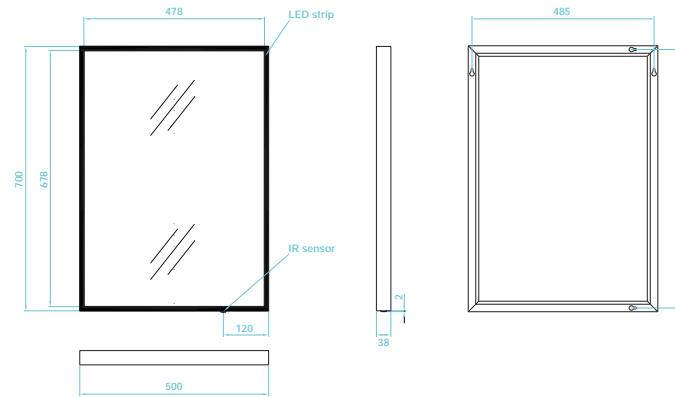

TISSINO

Designed to Inspire
Made to Experience

Splendore Series

Mirror with LED strip on all sides & IR sensor
500mm (W) x 700mm (H) x 38mm (D)

Finish Chrome

Art No TSP-101 RRP (inc VAT) £223.00

Mirror with LED strip on all sides & IR sensor
600mm (W) x 700mm (H) x 38mm (D)