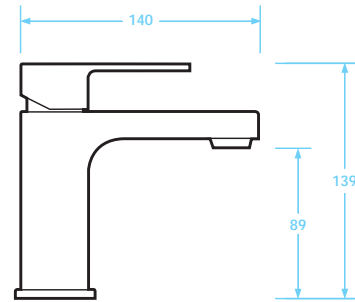

Tenza Series

Basin mono tap

Finish Chrome

Art No RRP (inc VAT)
TTE-102 £173.00

Pressure	Flow Rate
0.5 bar	5.40 l/m
1 bar	10.3 l/m
2 bar	12.75 l/m
3 bar	14.2 l/m

Small basin mono tap

Finish Chrome

Art No RRP (inc VAT)
TTE-101 £162.00