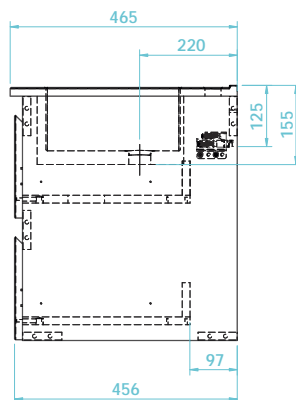

800mm wall mounted basin unit
(W) 800 x (H) 523 x (D) 455mm

Finish Gloss White

Art No		RRP (inc VAT)
TCI-123-GW	800 Cabinet	£465.00
TAC-103	800 Basin	£220.00

TCI-103-GW **Catina Set*** **£685.00**

*Set includes
TCI-123-GW
+ TAC-103

*Tap and waste not included.
For brassware see pages 50-71*