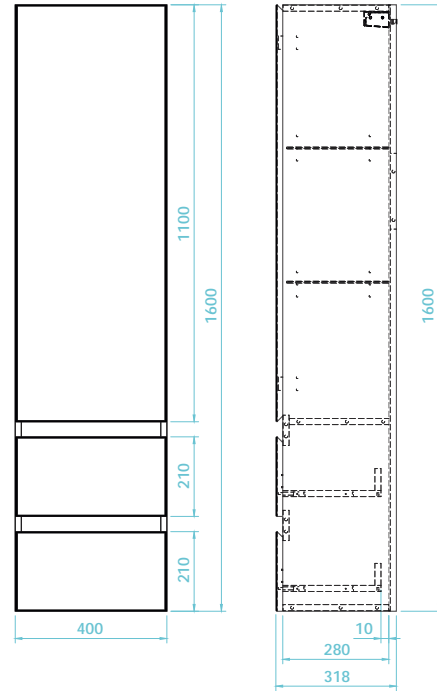

Catina Series

Tall storage unit
(W) 400 x (H) 1600 x (D) 318mm

Finish Gloss Graphite

Art No RRP (inc VAT)
TCI-201-GG Cabinet £389.00