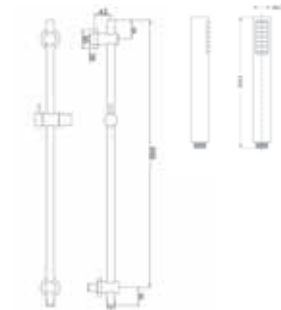

Mario Series - Slide Rails (with concealed outlet)

The Mario concealed outlet slide rails feature a water inlet in the bottom mounting bracket. This means faster installation times and a tidier finish.

Finish Chrome

Art No		RRP (inc VAT)
TMA-201	Slide rail kit	£150.00

Finish Chrome

Art No		RRP (inc VAT)
TMA-203	Slide rail kit	£150.00

Finish Chrome

Art No		RRP (inc VAT)
TMA-202	Slide rail kit	£145.00