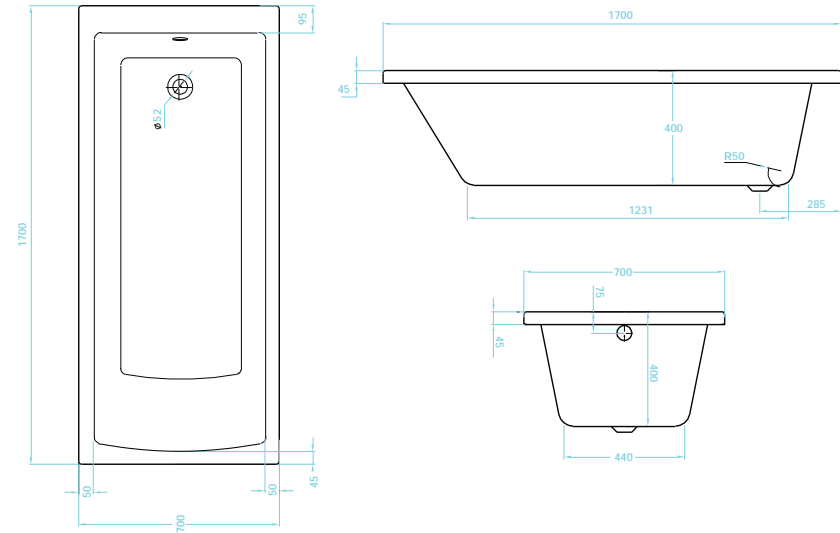

Single ended bath
1700 x 700mm

For compatible shower bath screen see pages 100-105

Standard single ended bath
Art No RRP (inc VAT)
TLO-102 £278.00

With handles
Art No RRP (inc VAT)
TLO-112 £326.00

1700 x 510mm Front Panel
Art No RRP (inc VAT)
TLO-302 £136.00

700 x 510mm End Panel
Art No RRP (inc VAT)
TLO-304 £96.00

Premium single ended bath
Art No RRP (inc VAT)
TLO-502 £354.00

With handles
Art No RRP (inc VAT)
TLO-512 £396.00

1700 x 510mm Front Panel
Art No RRP (inc VAT)
TLO-702 £177.00

700 x 510mm End Panel
Art No RRP (inc VAT)
TLO-703 £133.00