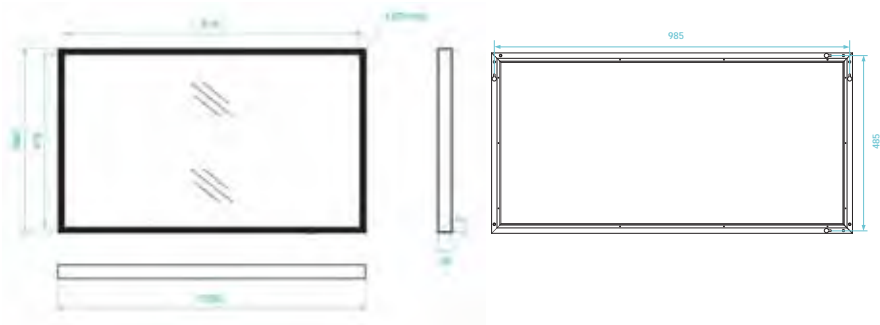

Mirror with LED strip on all sides & IR sensor
1000mm (W) x 500mm (H) x 38mm (D)

Finish Chrome

Art No TSP-103 RRP (inc VAT) £306.00