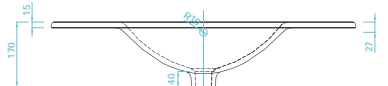

800mm wall mounted basin unit
(W) 800 x (H) 523 x (D) 455mm

Finish Gloss White

Art No		RRP (inc VAT)
TCI-123-GW	800 Cabinet	£465.00
TAC-103	800 Basin	£220.00

TCI-103-GW **Catina Set*** **£685.00**