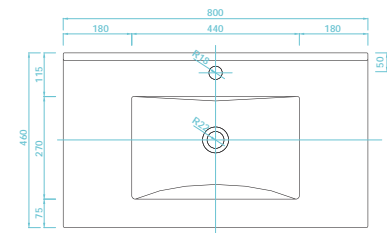

Scan for
product
details