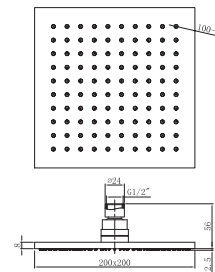

Art No RRP (inc VAT)
TMA-319 Square rain shower £145.00
TMA-307 Wall mounted arm £68.00

TMA-414 Mario Set* £213.00

*Set includes
TMA-319 + 307