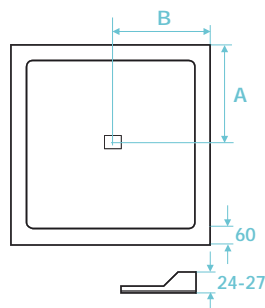

Armano Highlights

25mm height

Durable stone resin construction

Central waste position

High volume drain included

* Shower tray availability:

- Shower trays are available for immediate delivery.
- Shower trays are subject to lead time of 4 weeks.