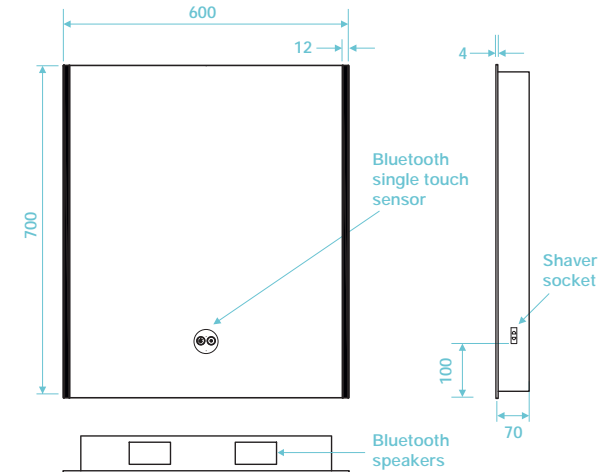

Angelo Series

Mirror with LED strip on 2 sides, touch sensor & bluetooth
500mm (W) x 700mm (H) x 70mm (D)

Finish Chrome

Art No TAN-511 RRP (inc VAT) £334.00

Mirror with LED strip on 2 sides, touch sensor & bluetooth
600mm (W) x 700mm (H) x 70mm (D)

Finish Chrome

Art No TAN-512 RRP (inc VAT) £368.00