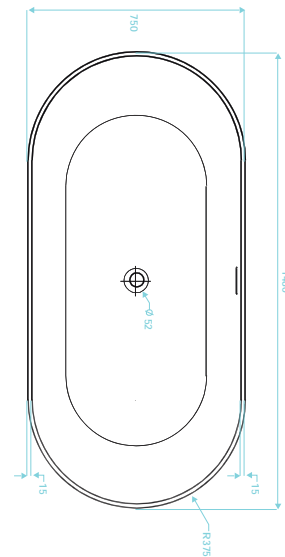

Angelo Series Freestanding

Angelo Series Freestanding

Few things in life are as luxurious as an indulgent soak, and this Angelo freestanding bath is the perfect place to sit back and relax in Italian-inspired style.

Designed to complement the rest of the Angelo collection, the bath is beautifully crafted yet restrained. Curved styling oozes elegance, with its high sides and smoothly rounded form enveloping and embracing the bather.

Twin-skinned Acrylic Bath 1500 x 750mm

Freestanding Acrylic Bath
With pre-fitted waste & overflow

Art No RRP (inc VAT)
TAN-309 £1,838.00

		Capacity 240 litres	Weight 40 kg

Twin-skinned Acrylic Bath 1700 x 800mm

Freestanding Acrylic Bath
With pre-fitted waste & overflow

Art No RRP (inc VAT)
TAN-301 £1,838.00

		Capacity 314 litres	Weight 47 kg