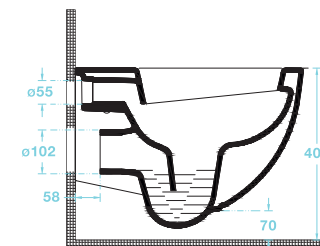

Wall hung curved design WC
Finish Gloss White

Art No RRP (inc VAT)
TSA-101 Pan £322.00
TSA-103 Slim soft close seat £114.00

TSA-201 Serena Set* £436.00

*Set includes
TSA-101 + 103