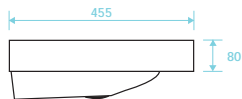

Floor standing furniture unit includes one shelf

Finish	Gloss White
Art No	RRP (inc VAT)
TAN-203-WH Cabinet	£277.00
TAN-212 600 Washbasin	£172.00
TAN-403-WH Angelo Set* £449.00