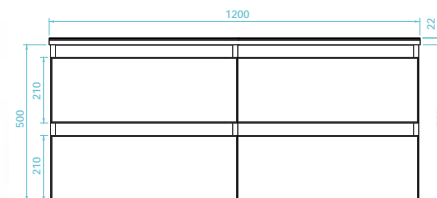

Catina Series

1200mm wall mounted basin unit
(W) 1200 x (H) 523 x (D) 455mm

Finish Gloss Graphite

Art No		RRP (inc VAT)
TCI-122-GG	600 Cabinet	£418.00
TCI-122-GG	600 Cabinet	£418.00
TAC-104	1200 Basin	£520.00

TAC-104-GG Catina Set* £1,356.00

*Set includes
2x TCI-122-GG
+ TAC-104

Tap and waste not included.
For brassware see pages 50-71

1200mm wall mounted basin unit
(W) 600 x (H) 523 x (D) 455mm

Finish Gloss White

Art No		RRP (inc VAT)
TCI-122-GW	600 Cabinet	£418.00
TCI-122-GW	600 Cabinet	£418.00
TAC-104	1200 Basin	£520.00

TAC-104-GW Catina Set* £1,356.00

*Set includes
2x TCI-122-GW
+ TAC-104

Tap and waste not included.
For brassware see pages 50-71