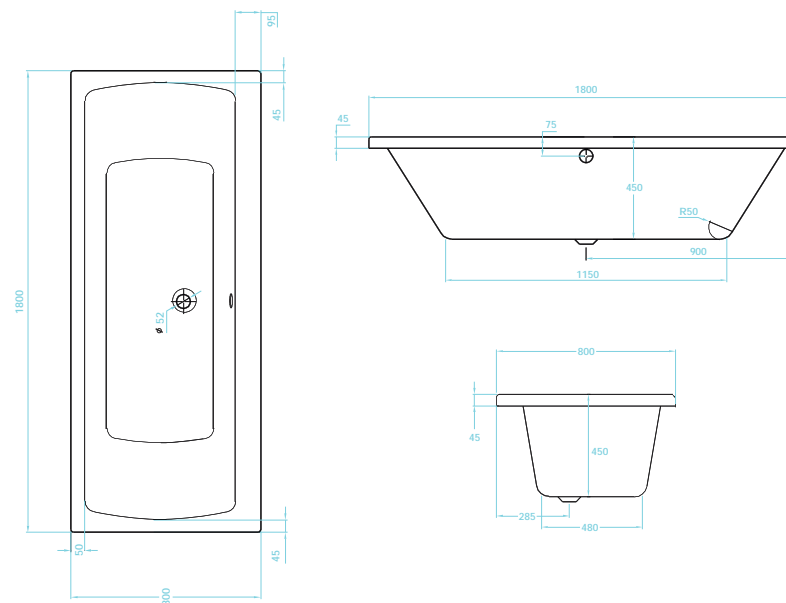

Double ended bath
1700 x 750mm

For compatible
shower bath screen
see pages 100-105

Standard double ended bath
Art No RRP (inc VAT)
TLO-202 £314.00

Premium double ended bath
Art No RRP (inc VAT)
TLO-602 £387.00

1700 x 560mm Front Panel

Art No RRP (inc VAT)
TLO-704 £177.00

750 x 560mm End Panel

Art No RRP (inc VAT)
TLO-708 £133.00

Capacity
230 litres

Double ended bath
1800 x 800mm

For compatible
shower bath screen
see pages 100-105

Standard double ended bath
Art No RRP (inc VAT)
TLO-203 £367.00

Premium double ended bath
Art No RRP (inc VAT)
TLO-603 £458.00

1800 x 560mm Front Panel

Art No RRP (inc VAT)
TLO-705 £194.00

800 x 560mm End Panel

Art No RRP (inc VAT)
TLO-706 £148.00

Capacity
263 litres