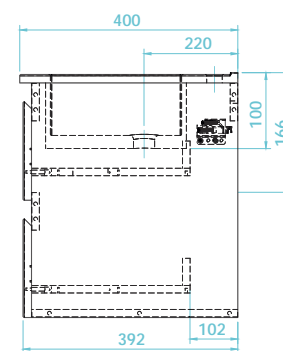

For the mirror series see pages 156-171