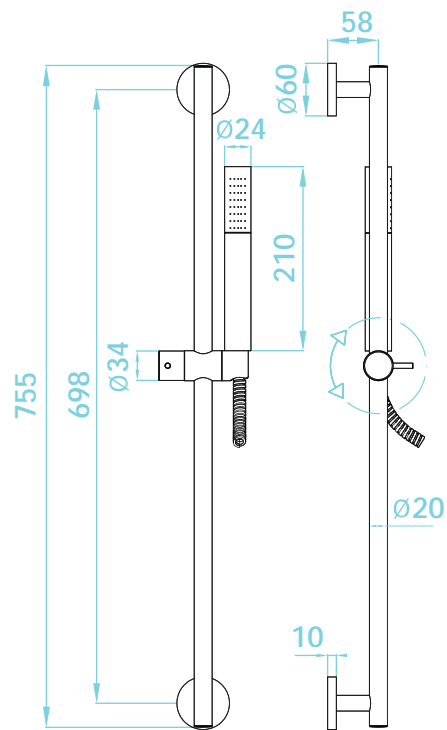

Parina Series

Slide Rail Kit

Art No		RRP (inc VAT)
TPR-501-CP	Chrome	£264.00
TPR-501-MN	Matt Black	£348.00