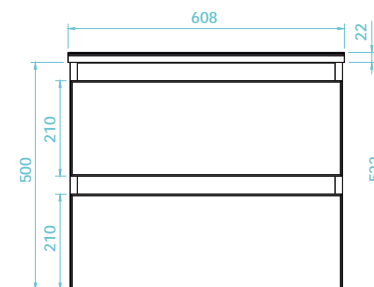

Catina Series

Finish: Gloss Graphite

Art No		RRP (inc VAT)
TCI-122-GG	600 Cabinet	£418.00
TAC-102	600 Basin	£150.00

TCI-102-GG Catina Set* £568.00

*Set includes
TCI-122-GG +
TAC-102

Tap and waste not included.
For brassware see pages 50-71

Finish: Gloss White

Art No		RRP (inc VAT)
TCI-122-GW	600 Cabinet	£418.00
TAC-102	600 Basin	£150.00

TCI-102-GW Catina Set* £568.00

*Set includes
TCI-122-GW +
TAC-102

Tap and waste not included.
For brassware see pages 50-71