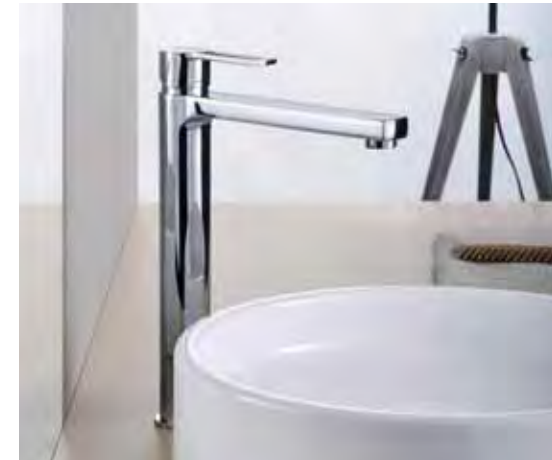

Delivery

Standard delivery to UK Mainland is free of charge and there is no minimum carriage paid order value. This includes site deliveries.

Orders with a specified delivery time and deliveries to a non-UK Mainland address may be subject to a surcharge.

Guarantee

10 Year Guarantee is not applicable to shower seals, cartridges, toilet seats, electrical parts and special colour finishes.

Please contact our sales team on 0345 582 8000 to discuss options