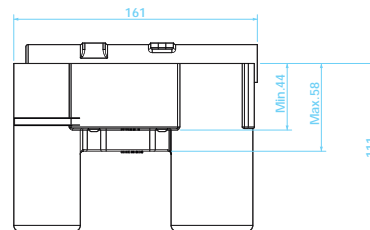

Bottle Trap