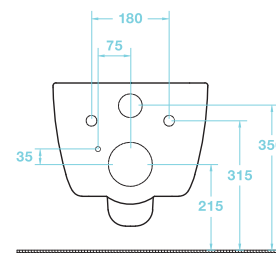

Short projection rimless wall hung WC
Finish Gloss White

Art No RRP (inc VAT)
TVL-202 Pan £261.00
TVL-203 Slim soft close seat £115.00

TVL-102 Velino Set* £376.00

*Set includes
TVL-202 + 203