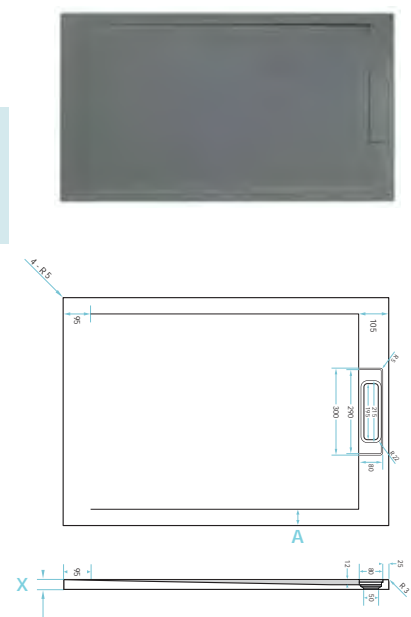

Wide selection of sizes

10 Year Guarantee

*Shower Tray Availability: ● Available for immediate delivery ● Subject to lead time of 4 weeks

Square

Size	Art No Black Slate	Art No Grey Slate	Art No White Slate	RRP (inc VAT)	Stock*
900 x 900	TRG-832-BS	TRG-832-GS	TRG-832-WS	£565.00	●
1000 x 1000	TRG-863-BS	TRG-863-GS	TRG-863-WS	£778.00	●

Technical Specification

A	X	Kg
50	31	26
50	31	32

Rectangular

Size	Art No Black Slate	Art No Grey Slate	Art No White Slate	RRP (inc VAT)	Stock*
1000 x 800	TRG-803-BS	TRG-803-GS	TRG-803-WS	£596.00	●
1200 x 800	TRG-804-BS	TRG-804-GS	TRG-804-WS	£659.00	●
1400 x 800	TRG-805-BS	TRG-805-GS	TRG-805-WS	£706.00	●
1600 x 800	TRG-807-BS	TRG-807-GS	TRG-807-WS	£788.00	●
1800 x 800	TRG-809-BS	TRG-809-GS	TRG-809-WS	£868.00	●
2000 x 800	TRG-811-BS	TRG-811-GS	TRG-811-WS	£919.00	●
1000 x 900	TRG-833-BS	TRG-833-GS	TRG-833-WS	£625.00	●
1200 x 900	TRG-834-BS	TRG-834-GS	TRG-834-WS	£729.00	●
1400 x 900	TRG-835-BS	TRG-835-GS	TRG-835-WS	£837.00	●
1600 x 900	TRG-837-BS	TRG-837-GS	TRG-837-WS	£945.00	●
1800 x 900	TRG-839-BS	TRG-839-GS	TRG-839-WS	£1,065.00	●
2000 x 900	TRG-841-BS	TRG-841-GS	TRG-841-WS	£1,186.00	●
1200 x 1000	TRG-864-BS	TRG-864-GS	TRG-864-WS	£869.00	●
1400 x 1000	TRG-865-BS	TRG-865-GS	TRG-865-WS	£995.00	●

Technical Specification

A	X	Kg
50	25	26
50	25	31
50	27	40
50	29	45
50	29	55
50	31	55
50	31	29
50	31	34
50	31	45
50	31	50
50	31	61
50	31	61
50	31	41
50	31	47

Giorgio Adhesive and Sealant
Colour matched to Giorgio Series.

Art No	RRP (inc VAT)
TRG-902-WS White	£29.00
TRG-902-GS Grey	£29.00
TRG-902-BS Black	£29.00