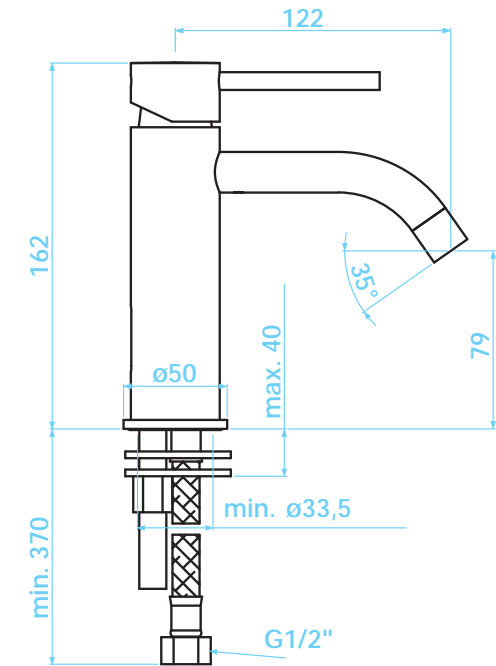

Parina Series

Basin mono tap

Art No	Finish	RRP (inc VAT)
TPR-101-CP	Chrome	£193.00
TPR-101-SF	Steel	£270.00
TPR-101-BC	Black chrome	£384.00
TPR-101-MN	Matt Black	£270.00
TPR-101-BBC	Brushed black chrome	£384.00
TPR-101-RG	Rose gold	£384.00
TPR-101-WG	White gold	£384.00
TPR-101-HG	Honey gold	£384.00
TPR-101-BHG	Brushed honey gold	£384.00

2 Year Colour
Guarantee

Pressure	Flow Rate
0.5 bar	3.50 l/m
1 bar	5.01 l/m
2 bar	6.36 l/m
3 bar	8.88 l/m