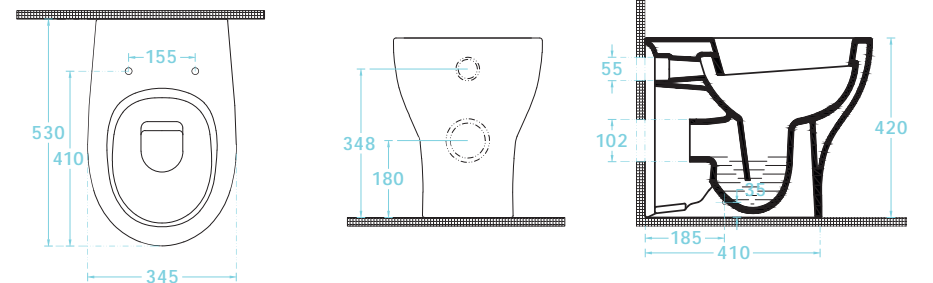

Back to wall WC
Finish Gloss White

Art No		RRP (inc VAT)
TTO-103	Pan	£267.00
TTO-102	Slim soft close seat	£93.00
TTO-202	Tulio Set*	£360.00

*Set includes
TTO-102 + 103