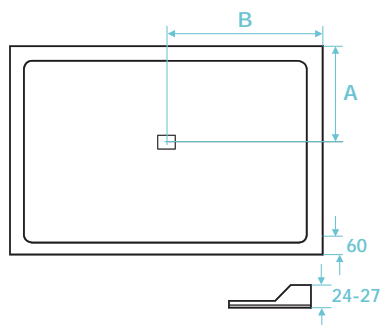

Armano Highlights

25mm height

Durable stone resin construction

Central waste position

High volume drain included

* Shower tray availability:

- Shower trays are available for immediate delivery.
- Shower trays are subject to lead time of 4 weeks.