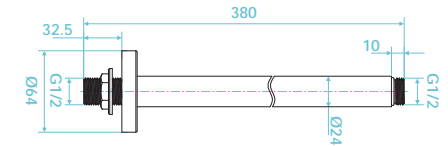

Art No RRP (inc VAT)
TMA-320 Round rain shower £124.00
TMA-316 Ceiling mounted arm £42.00

TMA-412 Mario Set* £166.00

*Set includes
TMA-320 + 316

Pressure	Flow Rate
0.5 bar	19.94 l/m
1 bar	24.50 l/m
2 bar	31.50 l/m
3 bar	42.40 l/m