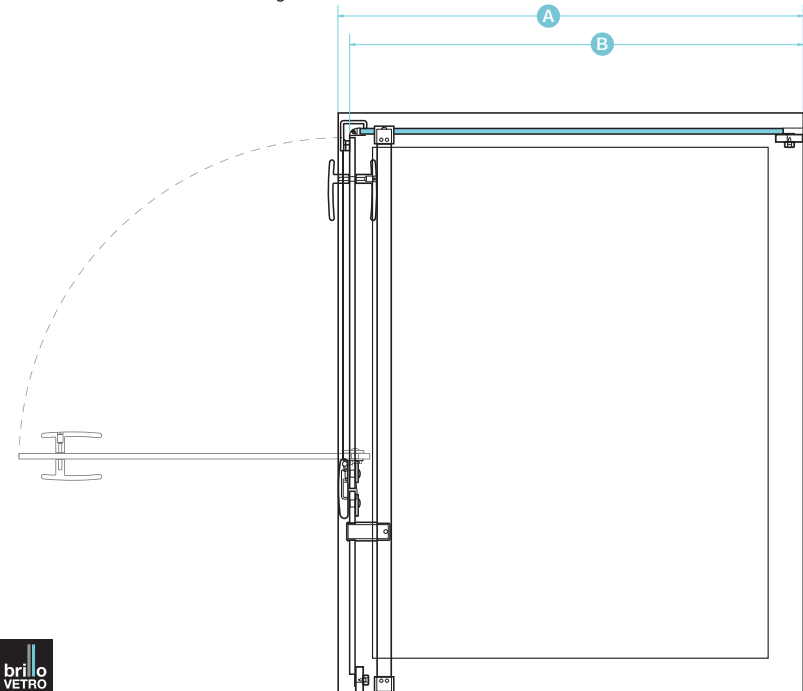

Frameless side panel

Lugano shower doors and side panels are universal for left hand or right hand installation.

* All doors & fixed panels feature 15mm tolerance for ease of accurate fitting.