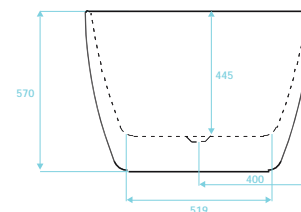

Angelo Series Freestanding

Angelo Series Freestanding

Few things in life are as luxurious as an indulgent soak, and this Angelo freestanding bath is the perfect place to sit back and relax in Italian-inspired style.

Designed to complement the rest of the Angelo collection, the bath is beautifully crafted yet restrained. Curved styling oozes elegance, with its high sides and smoothly rounded form enveloping and embracing the bather.

Twin-skinned Acrylic Bath 1500 x 750mm

Freestanding Acrylic Bath
With pre-fitted waste & overflow

Art No RRP (inc VAT)
TAN-309 £1,838.00

		Capacity 240 litres	Weight 40 kg

Twin-skinned Acrylic Bath 1700 x 800mm

Freestanding Acrylic Bath
With pre-fitted waste & overflow

Art No RRP (inc VAT)
TAN-301 £1,838.00

		Capacity 314 litres	Weight 47 kg