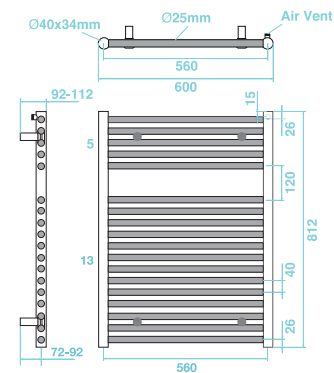

Size

812 x 600

Finish	Output (btu)	Output (watts)
Chrome	1522	446
Anthracite	2320	680
Arabica	2320	680
Mont Blanc	2320	680
Lusso Grey	2320	680

Heat output based on Δt 60°C