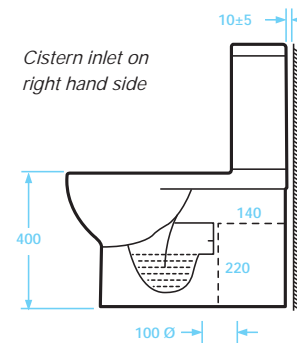

Close-coupled WC RH cut out

Finish Gloss White

Art No		RRP (inc VAT)
TAN-106	RH pan	£286.00
TAN-102	Cistern	£141.00
TAN-103	Soft close seat	£100.00

TAN-113 Angelo Set* £527.00

*Set includes
TAN-106, 102+ 103