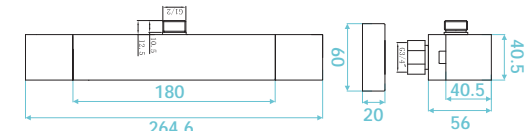

Pressure	Flow Rate
0.5 bar	16.54 l/m
1 bar	23.20 l/m
2 bar	33.30 l/m
3 bar	35.00 l/m