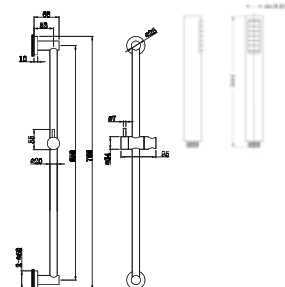

Finish	Chrome
Art No	RRP (inc VAT)
TMA-205 Slide rail kit	£130.00
TMA-302 Wall outlet	£36.00
TMA-417 Mario Set*	£166.00

*Set includes TMA-205 + 302

700mm slide rail kit in square with monofunction head