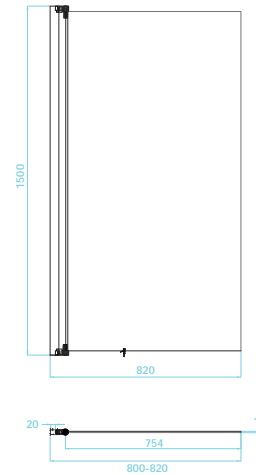

Milano Series

Single Panel Rectangular
Bath Screen
6mm

Art No RRP (inc VAT)
TMI-101 £208.00

*Reversible for left or right
handed use.*

*This screen can be rotated
through 180 degrees.*