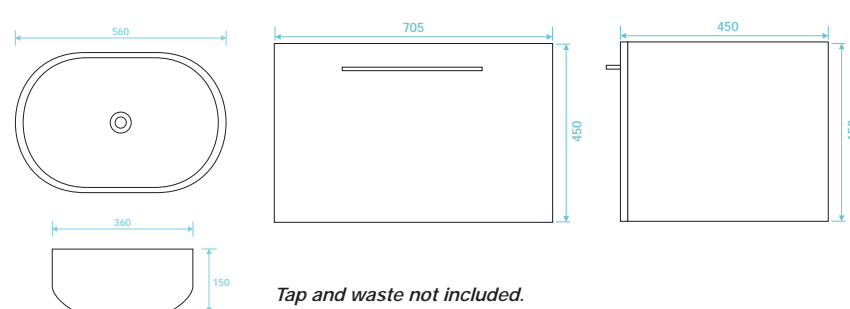

Finish Barossa Oak

Art No		RRP (inc VAT)
TAN-202-BA	Cabinet	£330.00
TAN-206-BA	Counter Top	£50.00
TAN-215	Sit-on Basin	£118.00

TAN-406-BA Angelo Set* £498.00

*Set includes
TAN-202-BA +
206-BA + 215

Finish Gloss White

Art No		RRP (inc VAT)
TAN-202-WH	Cabinet	£330.00
TAN-206-WH	Counter Top	£50.00
TAN-215	Sit-on Basin	£118.00

TAN-406-WH Angelo Set* £498.00

*Set includes
TAN-202-WH +
206-WH + 215