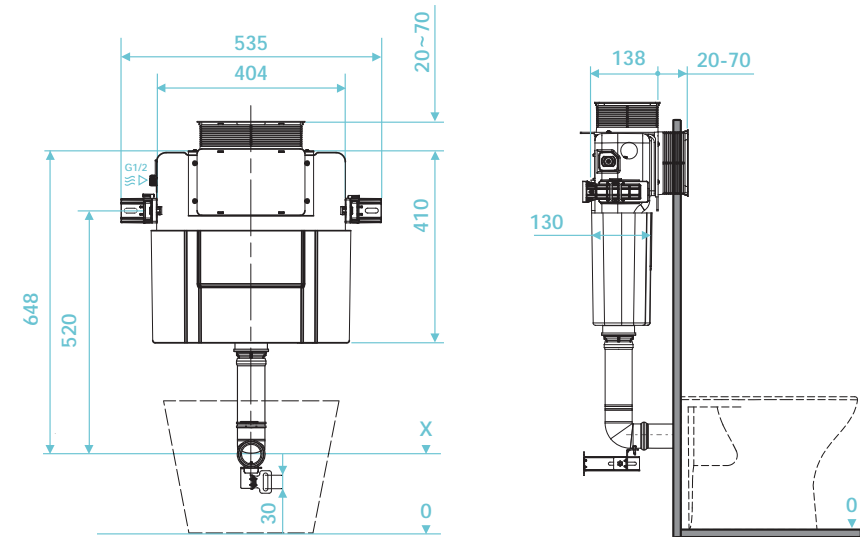

Rocco Series

Rocco Universal Highlights

- Small frame for use with any concealed cistern
- 200mm frame height adjustment
- Waste exit in any direction
- Top or front flush
- 6 plate options
- 10 year guarantee
- Blow moulded fully insulated tank quiet operation, no condensation
- For reduced height installation ideal under windows

Universal frame for wall-hung WC

Art No
TRO-108

RRP (inc VAT)
£354.00