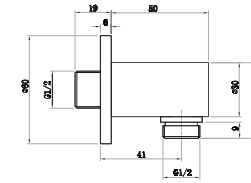

Mario Series - Wall Outlets

Outlet elbow - round

Finish Chrome

Art No RRP (inc VAT)
TMA-302 £36.00

With handset holder

Finish Chrome

Art No RRP (inc VAT)
TMA-301 £63.00

Outlet elbow - square