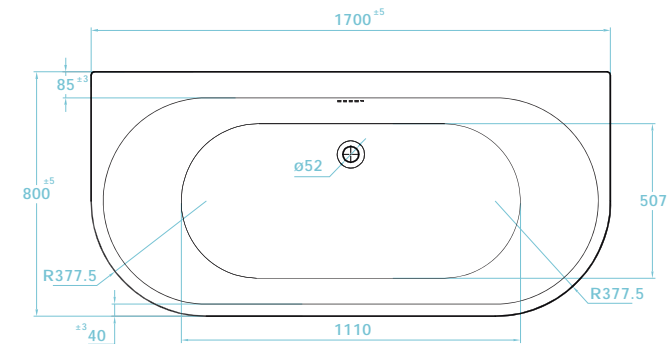

Angelo Series D Shape

Sit back, relax and luxuriate in the Angelo D Shape twin skinned acrylic bath, with its subtle curved lines inviting everyone to enjoy its enveloping welcome.

This generously proportioned bath is both practical and beautiful, built for reliable functionality as well as being a contemporary sculptural statement.

D Shape Twin-skinned Acrylic Bath
1700 x 800mm

D Shape Acrylic Bath

With open back, pre-fitted waste & overflow

Art No   RRP (inc VAT)
TAN-310   £1,723.00

Capacity 228 litres	Weight 56 kg