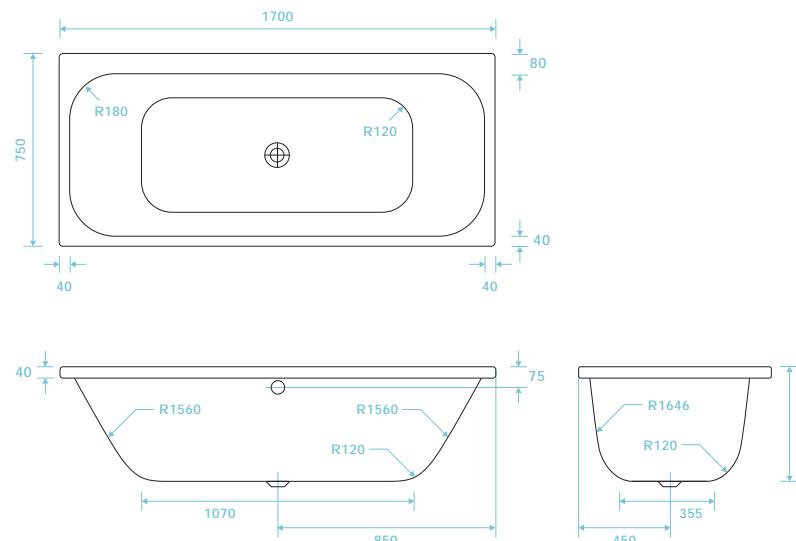

Premium
Double Ended Bath
1700 x 750mm

Premium Acrylic Bath
Art No RRP (inc VAT)
TLA-402 £531.00

Capacity
240 litres

For compatible
shower bath screen
see pages 100-105

Premium Acrylic Bath
1700mm Front Panel
Art No RRP (inc VAT)
TLO-704 £177.00

750 x 560mm End Panel
Art No RRP (inc VAT)
TLO-708 £133.00