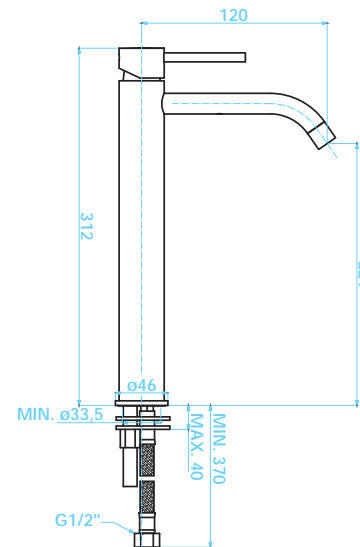

High spout basin mono tap
Finish

Chrome

Art No
TPR-102

RRP (inc VAT)
£301.00

Pressure	Flow Rate
0.5 bar	4.67 l/m
1 bar	6.78 l/m
2 bar	9.7 l/m
3 bar	11.95 l/m