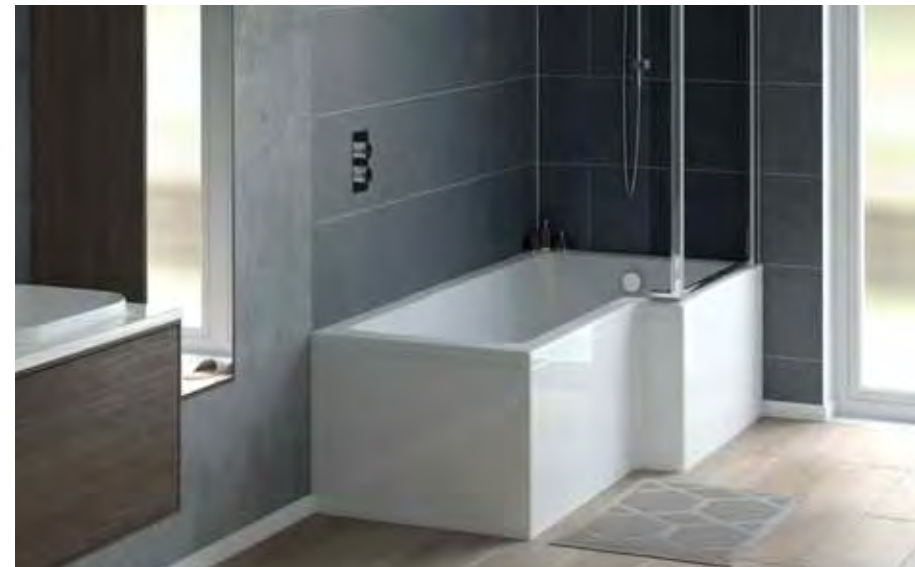

Hinged Shower
Bath Screen
8mm

Left hand (shown)

Art No RRP (inc VAT)
TMI-107-LH £306.00

Right hand

Art No RRP (inc VAT)
TMI-107-RH £306.00

*Both glass panels can
be rotated.*