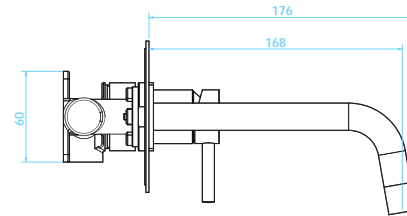

Bottle Trap