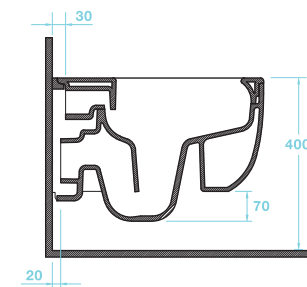

Rimless wall hung WC
Finish Gloss White

Art No RRP (inc VAT)
TVL-201 Pan £279.00
TVL-203 Slim soft close seat £115.00

TVL-101 Velino Set* £394.00

*Set includes
TVL-201 + 203