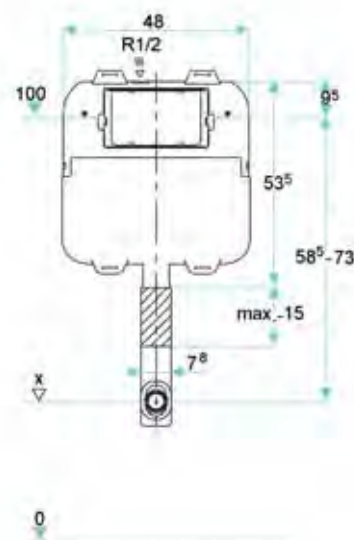

Rocco Series

Concealed cistern - top access with push button

Art No TRO-105 RRP (inc VAT) £114.00

EN 14055 WELL

Ultra slim 80mm concealed cistern - front flush

Art No TRO-106 RRP (inc VAT) £195.00

Please note a wall plate is required with this cistern, see page 42

EN 14055 WELL