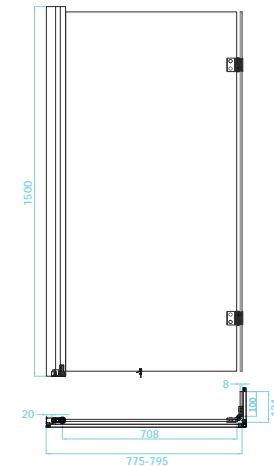

Hinged Shower
Bath Screen
8mm

Left hand (shown)

Art No RRP (inc VAT)
TMI-107-LH £306.00

Right hand

Art No RRP (inc VAT)
TMI-107-RH £306.00

*Both glass panels can
be rotated.*