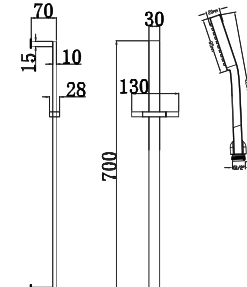

Finish	Chrome
Art No	RRP (inc VAT)
TMA-207 Slide rail kit	£150.00
TMA-304 Wall outlet	£40.00
TMA-418 Mario Set*	£190.00

*Set includes TMA-207 + 304