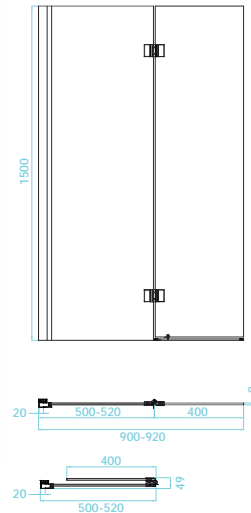

Milano Series

Hinged Rectangular
Bath Screen
8mm

Left hand (shown)

Art No RRP (inc VAT)
TMI-103 £321.00

Right hand

Art No RRP (inc VAT)
TMI-104 £321.00

1st panel is fixed.

Pivoting Shower
Bath Screen
6mm