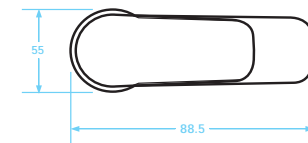

Cloakroom basin mono tap

Finish Chrome

Art No TPA-103 RRP (inc VAT) £137.00

Pressure	Flow Rate
0.5 bar	5.70 l/m
1 bar	10.8 l/m
2 bar	12.2 l/m
3 bar	14.0 l/m