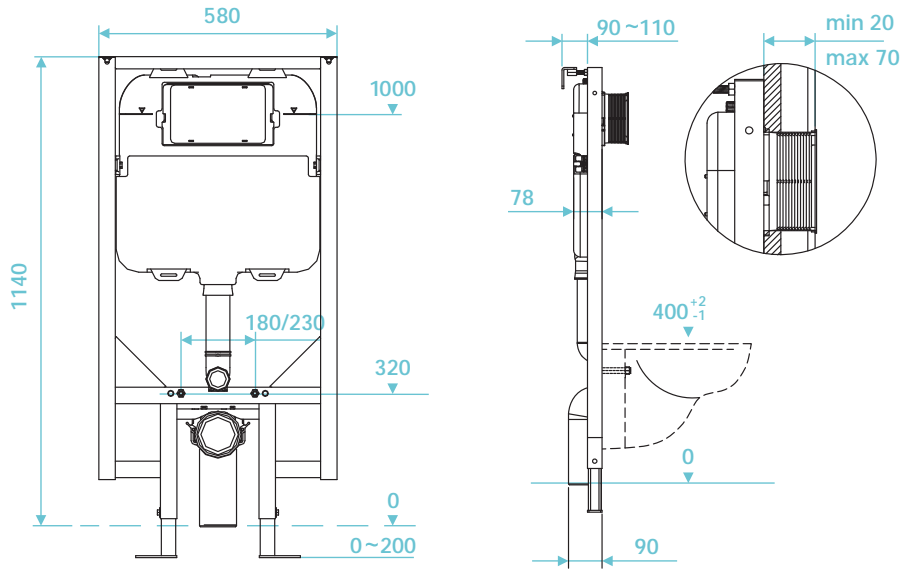

1140mm universal framed cistern
- front flush

Rocco straight outlet pipe
110mm wide

Art No TRO-102 RRP (inc VAT) £265.00

Art No TRO-301 RRP (inc VAT) £26.00

Rocco Series

Rocco 1140 Ultra Slim Highlights

- 80mm cistern depth
- Ultra slim version can be installed within stud walls
- 200mm height adjustment
- 6 wall plate options
- Blow moulded fully insulated tank – quiet operation, no condensation