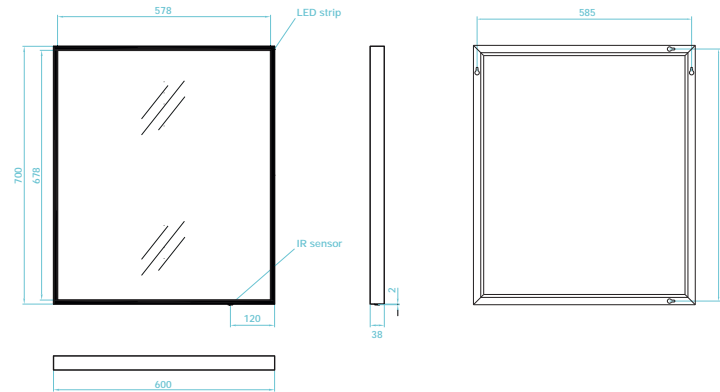

Mirror with LED strip on all sides & IR sensor
600mm (W) x 700mm (H) x 38mm (D)

Finish Chrome

Art No TSP-102 RRP (inc VAT) £294.00