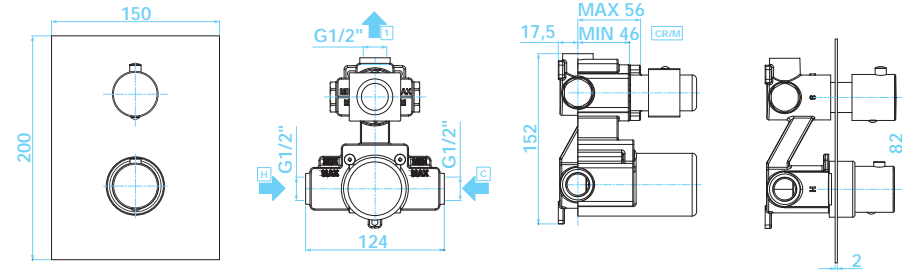

Art No RRP (inc VAT)
TPR-201-CP Chrome £447.00
TPR-201-MN Matt Black £629.00

Pressure	Flow Rate
0.5 bar	4.68 l/m
1 bar	6.86 l/m
2 bar	9.92 l/m
3 bar	12.37 l/m

Dual handle thermostatic shower valve
with diverter (2 outlets) - round