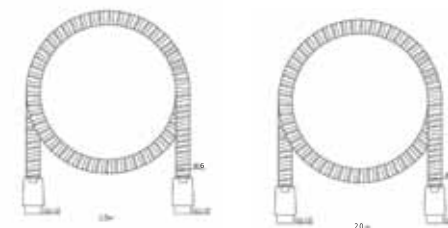

Finish	Chrome
Art No	RRP (inc VAT)
TMA-314 1.5m	£21.00
TMA-312 2m	£21.00