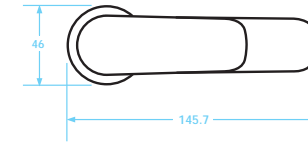

Basin mono tap

Finish Chrome

Art No TPA-101 RRP (inc VAT) £155.00

Pressure	Flow Rate
0.5 bar	8.00 l/m
1 bar	11.7 l/m
2 bar	13.6 l/m
3 bar	16.53 l/m