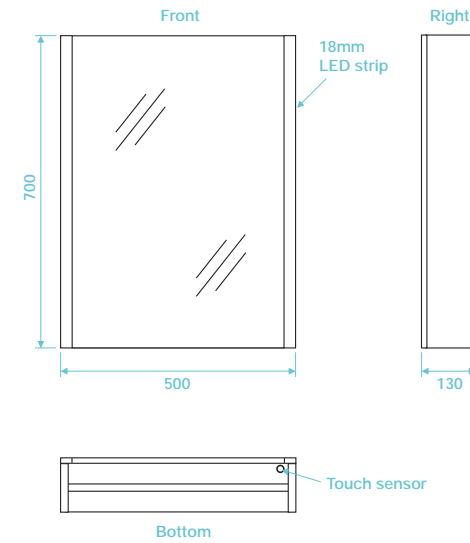

Double door LED mirror cabinet with
shaver socket & internal magnifier
620mm (W) x 700mm (H) x 130mm (D)

Finish Chrome

Art No		RRP (inc VAT)
TLU-103		£606.00

Shaver socket located top right.