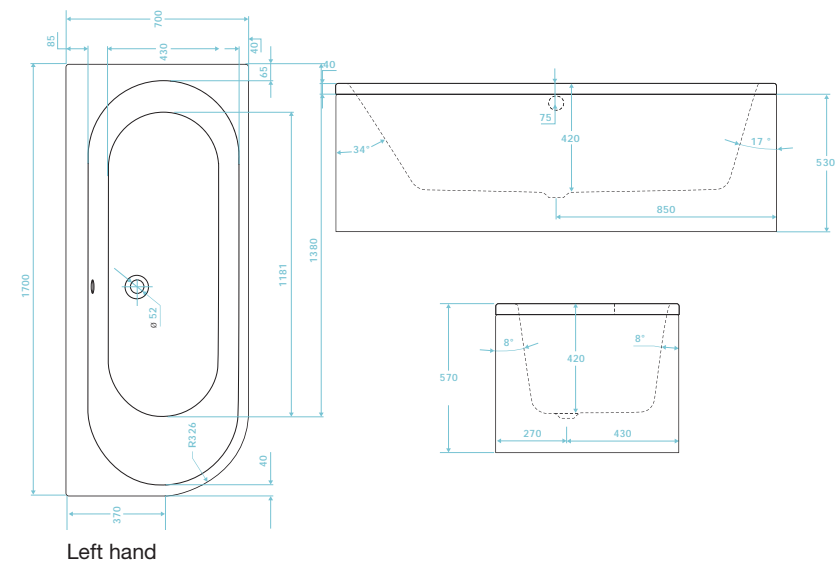

Angelo Series

Premium
Double Ended Bath
1600 x 700mm

Premium RH
Art No RRP (inc VAT)
TAN-305 £518.00

1600mm Panel
Art No RRP (inc VAT)
TAN-308 £270.00

For compatible
shower bath screen
see pages 100-105

Premium LH
Art No RRP (inc VAT)
TAN-306 £518.00

1600mm Panel
Art No RRP (inc VAT)
TAN-308 £270.00

Premium
Double Ended Bath
1700 x 700mm

Premium RH
Art No RRP (inc VAT)
TAN-303 £518.00

1700mm Panel
Art No RRP (inc VAT)
TAN-307 £270.00

For compatible
shower bath screen
see pages 100-105

Premium LH
Art No RRP (inc VAT)
TAN-304 £518.00

1700mm Panel
Art No RRP (inc VAT)
TAN-307 £270.00