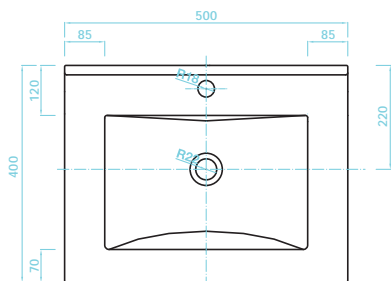

500mm wall mounted basin unit
(W) 500 x (H) 522 x (D) 400mm

Finish: Gloss White

Art No		RRP (inc VAT)
TCI-121-GW	500 Cabinet	£369.00
TAC-101	500 Basin	£130.00

TCI-101-GW Catina Set* £499.00

*Set includes
TCI-121-GW +
TAC-101

Tap and waste not included.
For brassware see pages 50-71