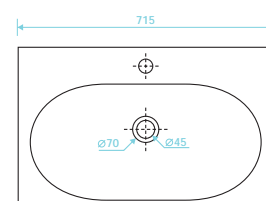

Finish Barossa Oak

Art No		RRP (inc VAT)
TAN-202-BA	Cabinet	£330.00
TAN-213	715 Washbasin	£178.00

TAN-402-BA Angelo Set* £508.00

*Set includes
TAN-202-BA
+ 213

Tap hole diameter 35mm