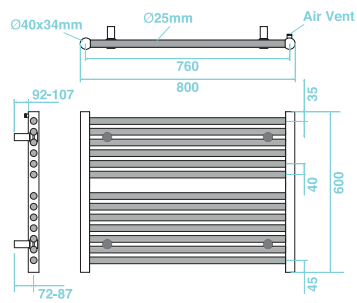

Size

600 x 800

Finish	Output (btu)	Output (watts)
Chrome	1518	445
Anthracite	2306	676
Arabica	2306	676
Mont Blanc	2306	676
Lusso Grey	2306	676

Heat output based on Δt 60°C