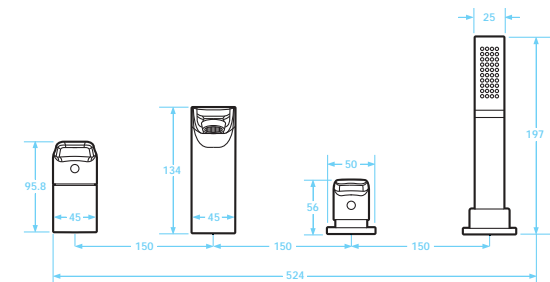

Shower Head

Pressure	Flow Rate
0.5 bar	7.30 l/m
1 bar	15.2 l/m
2 bar	17.5 l/m
3 bar	20.2 l/m

Deck mounted bath mixer
Finish Chrome

Art No TPA-301 RRP (inc VAT) £214.00

Pressure	Flow Rate
0.5 bar	25.2 l/m
1 bar	34.9 l/m
2 bar	51.7 l/m