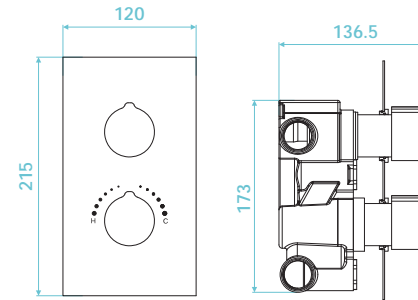

Mario Series - Shower Valves (2 Outlets)

Dual handle thermostatic shower valve with diverter

Art No RRP (inc VAT)
TMA-106 Round £329.00

Pressure	Flow Rate
0.5 bar	16.61 l/m
1 bar	23.50 l/m
2 bar	33.30 l/m
3 bar	35.70 l/m

Dual handle thermostatic shower valve with diverter - square

Art No RRP (inc VAT)
TMA-104 Square £345.00