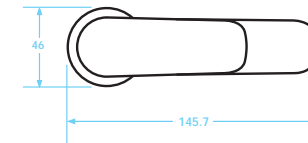

Art No TPA-101 RRP (inc VAT) £155.00

Pressure	Flow Rate
0.5 bar	8.00 l/m
1 bar	11.7 l/m
2 bar	13.6 l/m
3 bar	16.53 l/m

High spout basin mono tap

Finish Chrome

Art No TPA-102 RRP (inc VAT) £228.00

Pressure	Flow Rate
0.5 bar	8.00 l/m
1 bar	12.3 l/m
2 bar	14.2 l/m
3 bar	16.4 l/m