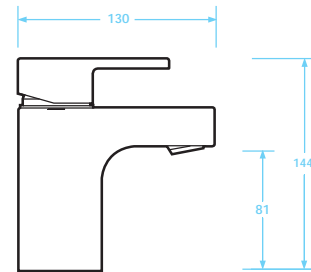

Finish Chrome

Art No RRP (inc VAT)
TTE-101 £162.00

Pressure	Flow Rate
0.5 bar	7.80 l/m
1 bar	11.9 l/m
2 bar	13.3 l/m
3 bar	16.0 l/m