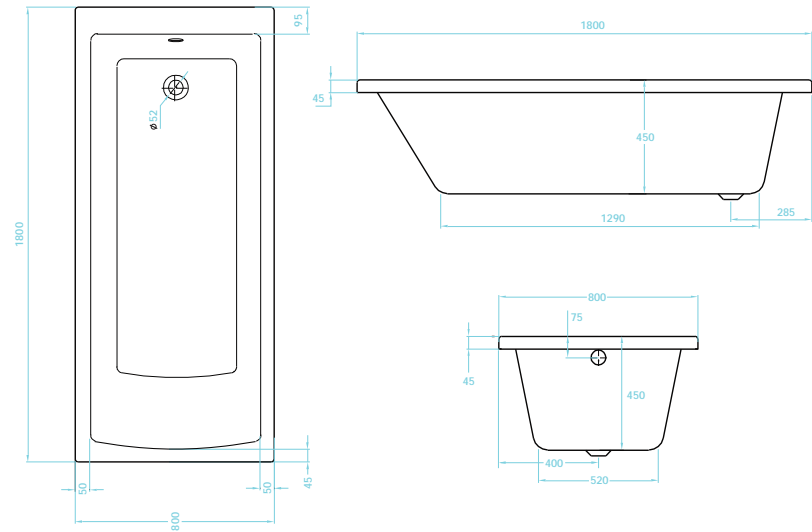

With handles

Art No	RRP (inc VAT)
TLO-514	£501.00

1800 x 560mm Front Panel

Art No	RRP (inc VAT)
TLO-705	£194.00

800 x 560mm End Panel

Art No	RRP (inc VAT)
TLO-706	£148.00

Capacity
315 litres

Lorenzo Double Ended Baths