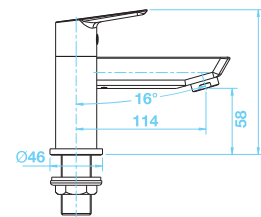

Shower Head

Pressure	Flow Rate
0.5 bar	7.30 l/m
1 bar	15.2 l/m
2 bar	17.5 l/m
3 bar	20.2 l/m

Deck mounted bath mixer
Finish Chrome

Art No TPA-301 RRP (inc VAT) £214.00

Pressure	Flow Rate
0.5 bar	25.2 l/m
1 bar	34.9 l/m
2 bar	51.7 l/m