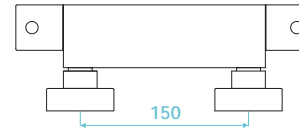

Wall outlets and accessories

Mario Series - Shower Valves (1 Outlet)

Exposed thermostatic shower mixer

Art No RRP (inc VAT)
TMA-109 Round £187.00
TMA-315 Fixing bracket £37.00

Pressure	Flow Rate
0.5 bar	16.69 l/m
1 bar	23.20 l/m
2 bar	33.20 l/m
3 bar	34.80 l/m