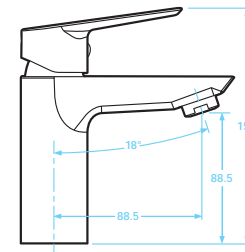

Cloakroom basin mono tap

Finish Chrome

Art No TPA-103 RRP (inc VAT) £137.00

Pressure	Flow Rate
0.5 bar	5.70 l/m
1 bar	10.8 l/m
2 bar	12.2 l/m
3 bar	14.0 l/m