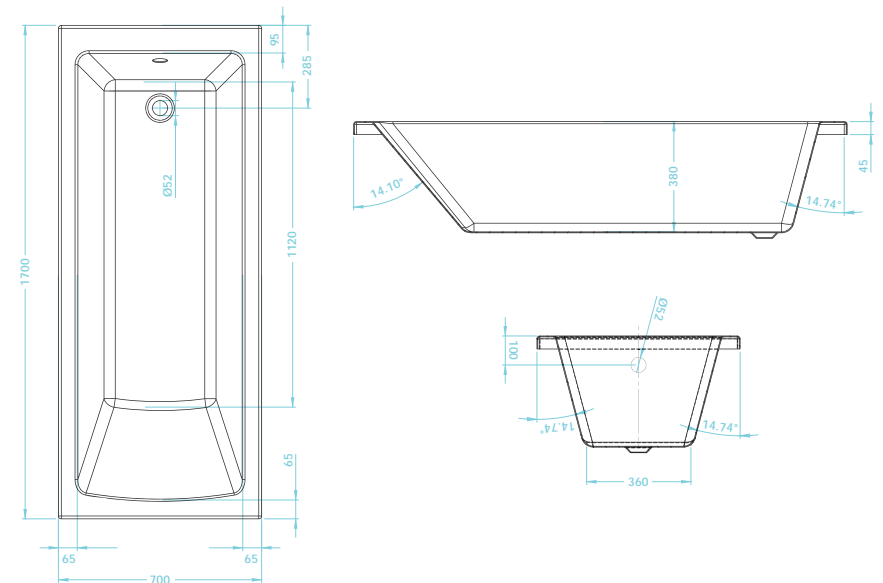

ECO Single ended bath
1700 x 700mm

For compatible shower bath screen see pages 100-105

Standard single ended bath
Art No RRP (inc VAT)
TLO-109 £247.00

With handles
Art No RRP (inc VAT)
TLO-110 £292.00

The Lorenzo ECO single ended bath has been specifically designed to reduce water wastage. The ECO version allows a good bathing experience whilst only using 140 litres to fill level.