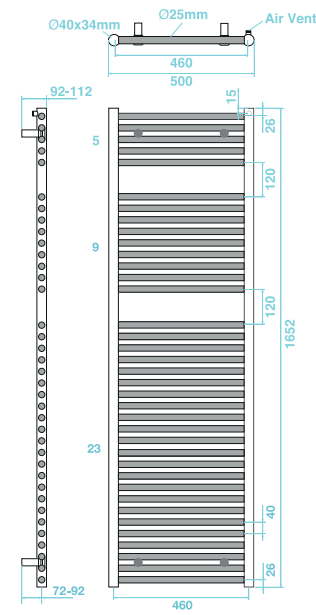

Heat output based on Δt 60°C

Size
1652 x 600

Finish	Output (btu)	Output (watts)
Chrome	3026	887
Anthracite	4649	1363
Arabica	4649	1363
Mont Blanc	4649	1363
Lusso Grey	4649	1363

Heat output based on Δt 60°C