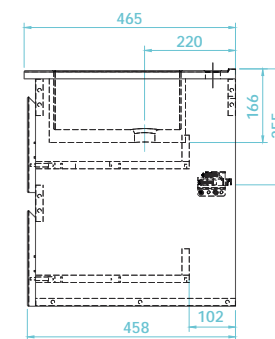

Catina Series

Finish: Gloss Graphite

Art No		RRP (inc VAT)
TCI-122-GG	600 Cabinet	£418.00
TAC-102	600 Basin	£150.00

TCI-102-GG Catina Set* £568.00

*Set includes
TCI-122-GG +
TAC-102

Tap and waste not included.
For brassware see pages 50-71

Finish: Gloss White

Art No		RRP (inc VAT)
TCI-122-GW	600 Cabinet	£418.00
TAC-102	600 Basin	£150.00

TCI-102-GW Catina Set* £568.00

*Set includes
TCI-122-GW +
TAC-102

Tap and waste not included.
For brassware see pages 50-71