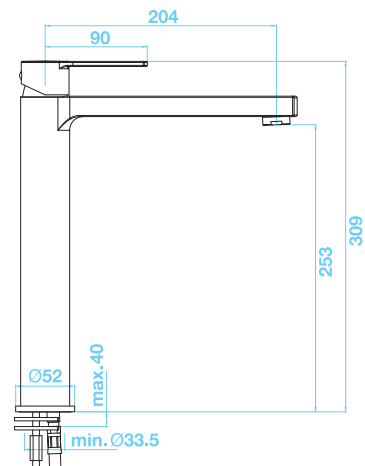

Pressure	Flow Rate
0.5 bar	7.06 l/m
1 bar	9.93 l/m
2 bar	13.88 l/m
3 bar	16.97 l/m

High spout basin mono tap
Finish Chrome

Art No TBV-102 RRP (inc VAT) £289.00

Pressure	Flow Rate
0.5 bar	4.99 l/m
1 bar	7.34 l/m
2 bar	10.63 l/m
3 bar	13.23 l/m