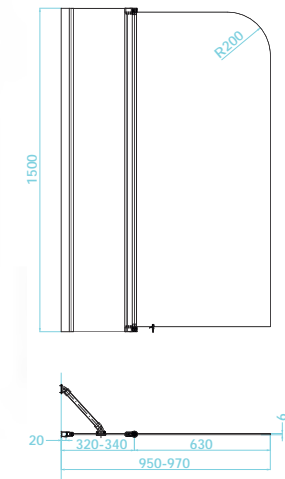

Double Panel Curved
Bath Screen
6mm

Art No RRP (inc VAT)
TMI-106 £275.00

*Reversible for left or right
handed use.*

*This screen can be rotated
through 180 degrees.*