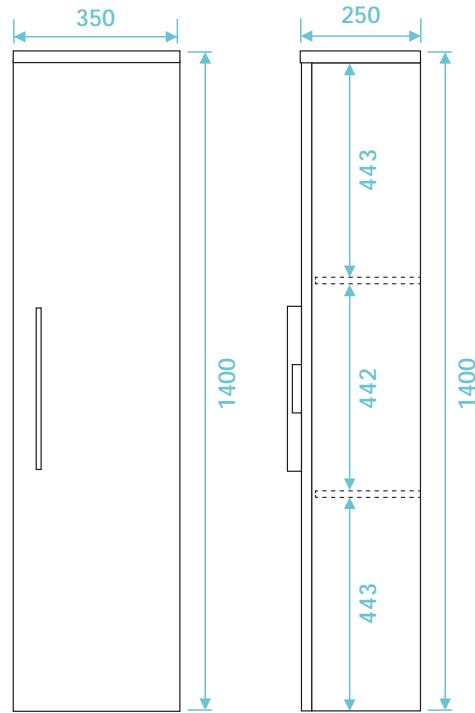

TAN-406-WH Angelo Set* £498.00

*Set includes
TAN-202-WH +
206-WH + 215

Tap and waste not included.
For brassware see pages 50-71

Angelo Series

Tall storage unit
(W) 350 x (H) 1400 x (D) 250mm

Finish Barossa Oak