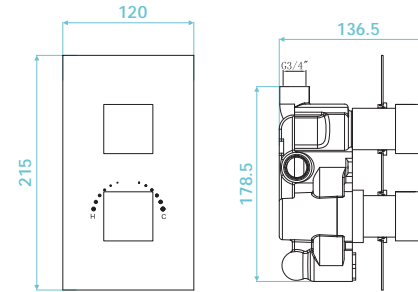

Pressure	Flow Rate
0.5 bar	15.91 l/m
1 bar	22.50 l/m
2 bar	33.50 l/m
3 bar	35.00 l/m

Triple handle thermostatic shower valve

Art No RRP (inc VAT)
TMA-107 Round £364.00