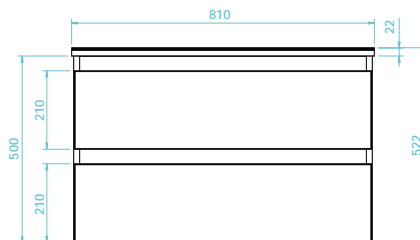

800mm wall mounted basin unit
(W) 800 x (H) 523 x (D) 455mm

Finish Gloss White

Art No		RRP (inc VAT)
TCI-123-GW	800 Cabinet	£465.00
TAC-103	800 Basin	£220.00

TCI-103-GW **Catina Set*** **£685.00**

*Set includes
TCI-123-GW
+ TAC-103

*Tap and waste not included.
For brassware see pages 50-71*