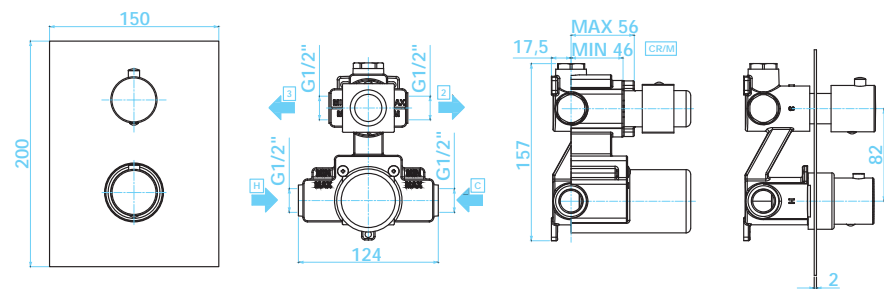

Art No RRP (inc VAT)
TPR-202-CP Chrome £467.00
TPR-202-MN Matt Black £649.00

Pressure	Flow Rate
0.5 bar	6.39 l/m
1 bar	9.56 l/m
2 bar	13.93 l/m
3 bar	17.59 l/m

Dual handle thermostatic shower valve
with diverter (3 outlets) - round