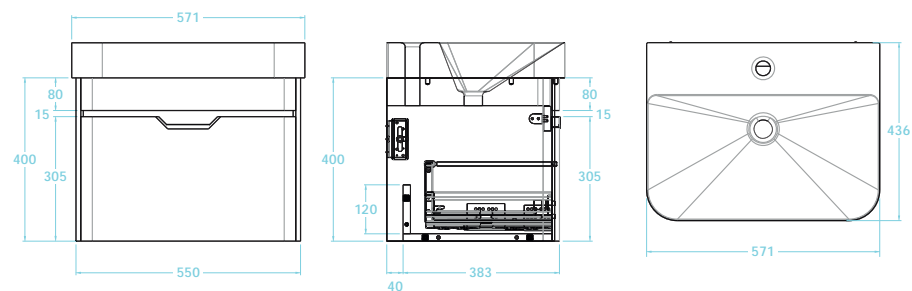

*Tap and waste not included.
For brassware see pages 50-71*

480mm wall mounted basin unit with 1 drawer
(W) 480 x (H) 400 x (D) 358mm