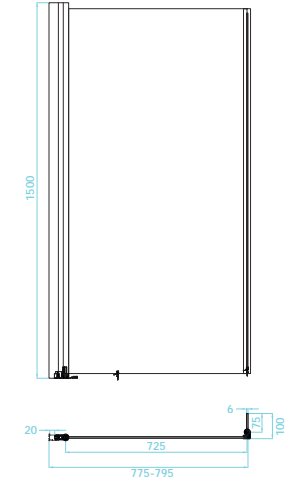

Pivoting Shower
Bath Screen
6mm

Left hand (shown)

Art No RRP (inc VAT)
TMI-108-LH £244.00

Right hand

Art No RRP (inc VAT)
TMI-108-RH £244.00

*Both glass panels can
be rotated.*