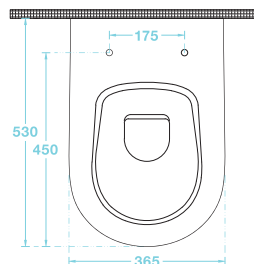

Wall hung curved design WC
Finish Gloss White

Art No RRP (inc VAT)
TSA-101 Pan £322.00
TSA-103 Slim soft close seat £114.00

TSA-201 Serena Set* £436.00

*Set includes
TSA-101 + 103