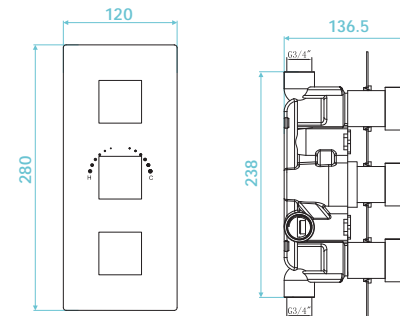

Mario shower valve bodies are moulded from a single piece of solid brass for an enhanced experience and added peace of mind. This comprehensive range can be built into a huge combination of showering systems and experiences.

State-of-the-art design and technology, top quality raw materials and meticulous attention to detail ensures this range can be specified and installed with confidence. Each unit is factory water tested and the range embraces everything from a simple over-bath shower to sophisticated drenching rain showers.

Modern yet timeless - stunningly simple designs combined with exquisite detailed finishing, means the Mario Series not only looks good but performs exceptionally. Concealed or exposed valves with provision for up to 3 different outlets, and a huge array of outlets to connect them to. The Mario concealed outlet slide rails feature a water inlet in the bottom mounting bracket. This means faster installation and a tidier finish.