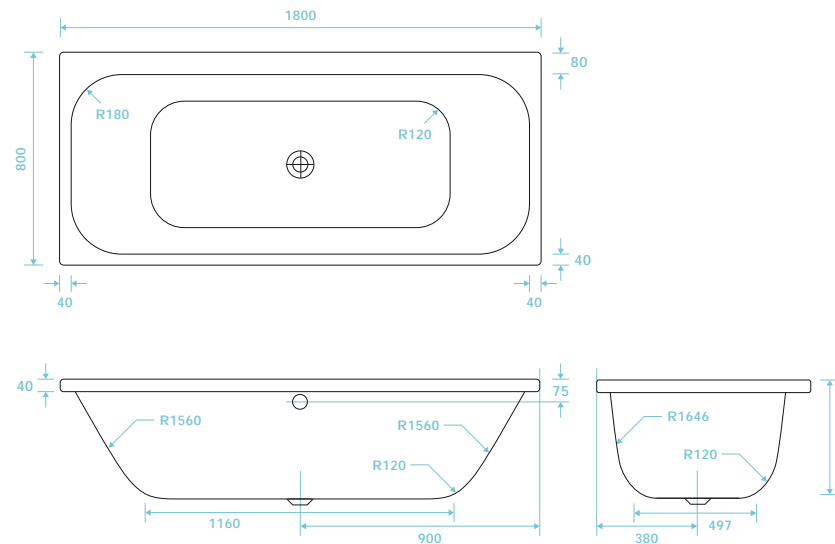

800 x 560mm End Panel
Art No RRP (inc VAT)
TLO-706 £148.00

Angelo Series
Twin-skinned D Bath
[See pages 94-95](#)

Angelo Series Semi-freestanding

Angelo Series D Shape

Sit back, relax and luxuriate in the Angelo D Shape twin skinned acrylic bath, with its subtle curved lines inviting everyone to enjoy its enveloping welcome.