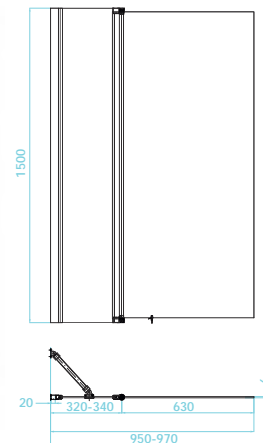

*Reversible for left or right
handed use.*

*This screen can be rotated
through 180 degrees.*

Double Panel Curved
Bath Screen
6mm

Art No RRP (inc VAT)
TMI-106 £275.00

*Reversible for left or right
handed use.*