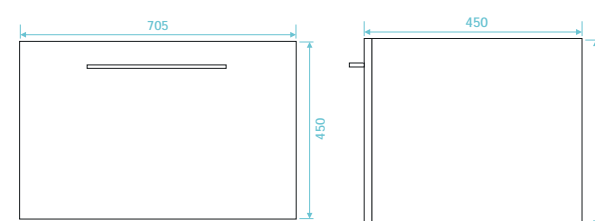

*Set includes
TAN-202-WH
+ 213

Tap and waste not included.
For brassware see pages 50-71

Angelo Series

600mm wall hung basin unit with 1 drawer
(W) 600 x (H) 475 x (D) 450mm

Finish Barossa Oak

Art No		RRP (inc VAT)
TAN-201-BA	Cabinet	£277.00
TAN-205-BA	Counter Top	£46.00
TAN-214	Sit-on Basin	£109.00