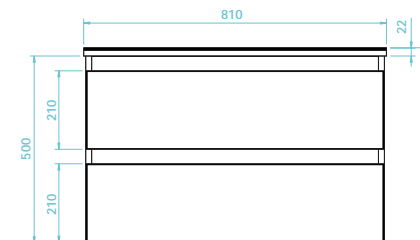

Scan for
product
details