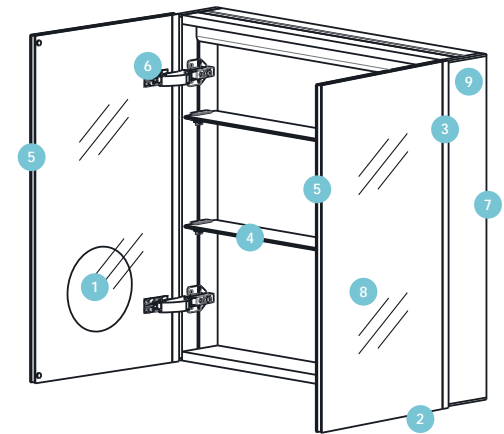

Lustre Series Highlights

- 1 Magnifier - x3 strength
- 2 Infra-red sensor switch
- 3 LED light
- 4 Pre-fitted adjustable glass shelves
- 5 Mirror on both sides of door
- 6 Soft close hinge
- 7 130mm depth
- 8 Demister pad
- 9 Shaver Socket