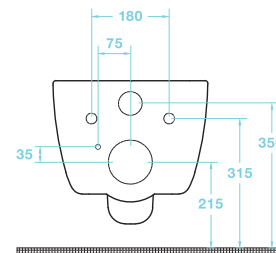

Rimless wall hung WC
Finish Gloss White

Art No RRP (inc VAT)
TVL-201 Pan £279.00
TVL-203 Slim soft close seat £115.00

TVL-101 Velino Set* £394.00

*Set includes
TVL-201 + 203