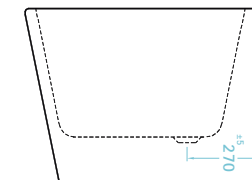

Angelo Series D Shape

Sit back, relax and luxuriate in the Angelo D Shape twin skinned acrylic bath, with its subtle curved lines inviting everyone to enjoy its enveloping welcome.

This generously proportioned bath is both practical and beautiful, built for reliable functionality as well as being a contemporary sculptural statement.

D Shape Twin-skinned Acrylic Bath
1700 x 800mm

D Shape Acrylic Bath

With open back, pre-fitted waste & overflow

Art No   RRP (inc VAT)
TAN-310   £1,723.00

Capacity 228 litres	Weight 56 kg