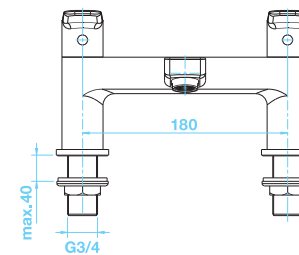

Shower Head

Pressure	Flow Rate
0.5 bar	7.30 l/m
1 bar	15.2 l/m
2 bar	17.5 l/m
3 bar	20.2 l/m

Deck mounted bath mixer
Finish Chrome

Art No TPA-301 RRP (inc VAT) £214.00

Pressure	Flow Rate
0.5 bar	25.2 l/m
1 bar	34.9 l/m
2 bar	51.7 l/m