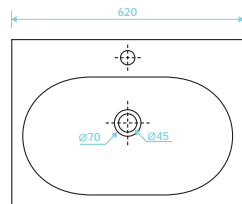

Finish	Barossa Oak
Art No	RRP (inc VAT)
TAN-203-BA Cabinet	£277.00
TAN-212 600 Washbasin	£172.00
TAN-403-BA Angelo Set* £449.00	

*Set includes
TAN-203-BA
+ 212

Tap hole diameter 35mm