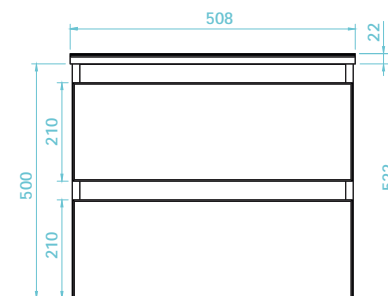

For the mirror series see pages 156-171