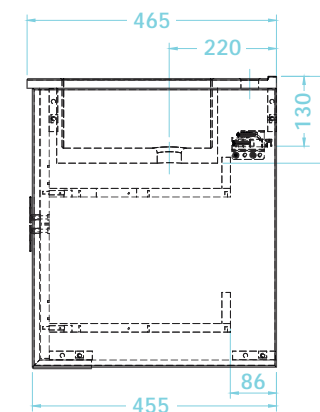

Scan for
product
details

For the mirror series see pages 156-171

15