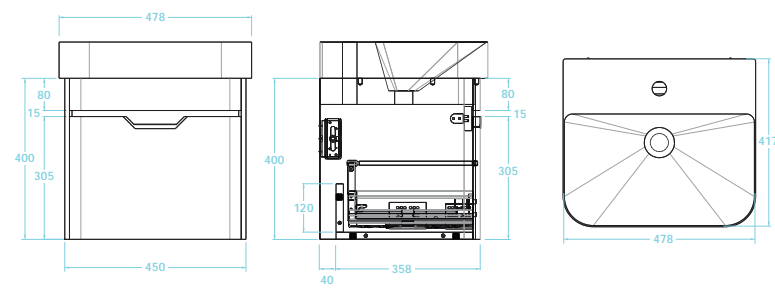

*Tap and waste not included.
For brassware see pages 50-71*