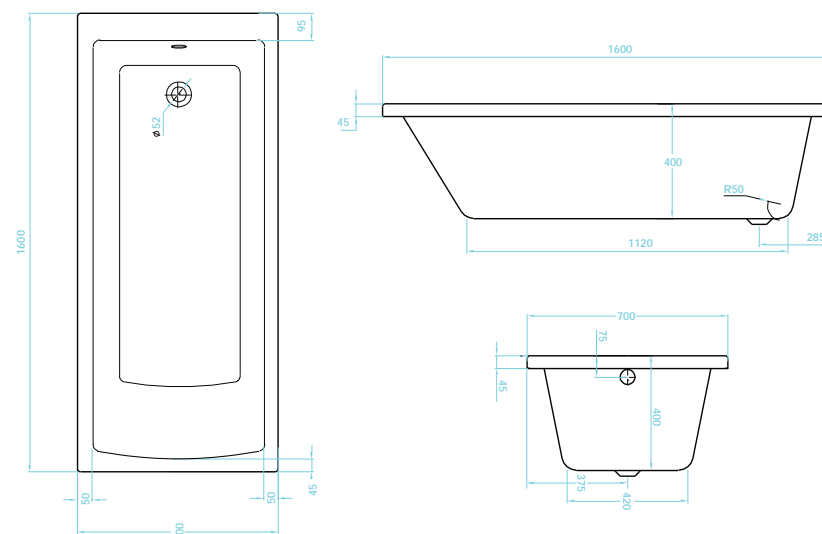

Standard single ended bath
Art No RRP (inc VAT)
TLO-101 £278.00

With handles
Art No RRP (inc VAT)
TLO-111 £326.00

1600 x 510mm Front Panel
Art No RRP (inc VAT)
TLO-301 £136.00

700 x 510mm End Panel
Art No RRP (inc VAT)
TLO-304 £96.00

For compatible
shower bath screen
see pages 100-105

Premium single ended bath
Art No RRP (inc VAT)
TLO-501 £354.00

With handles
Art No RRP (inc VAT)
TLO-511 £396.00

1600 510mm Front Panel
Art No RRP (inc VAT)
TLO-701 £177.00

700 x 510mm End Panel
Art No RRP (inc VAT)
TLO-703 £133.00