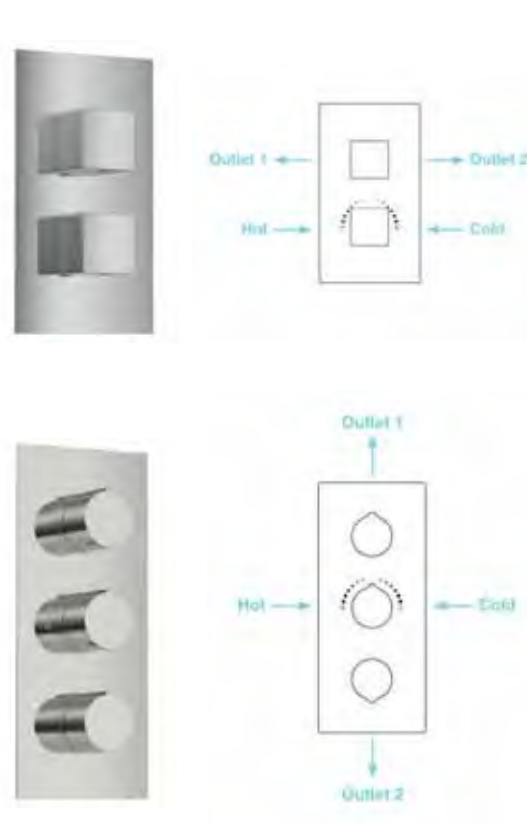

Valves

Page 138

Exposed and concealed, round and square - all solid brass.

1 Outlet

Page 139

Solid brass concealed valves that can be used for 2 shower outlets, or shower and bath filler.

2 Outlets

Page 140

Triple handle valves with 3 outlets can run 2 outlets at the same time. For example a rain shower head and a slide rail kit can be running simultaneously and the third outlet a bath filler can be used when necessary.

3 Outlets