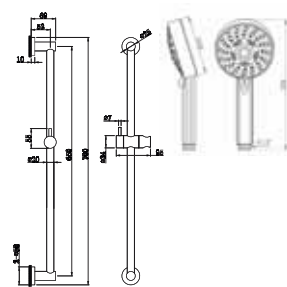

Finish	Chrome
Art No	RRP (inc VAT)
TMA-206 Slide rail kit	£132.00
TMA-302 Wall outlet	£36.00
TMA-416 Mario Set*	£167.00

*Set includes TMA-206 + 302

650mm slide rail kit with minimalist monofunction head