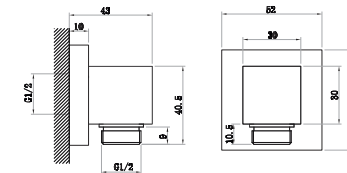

Finish Chrome

Art No RRP (inc VAT)
TMA-304 £40.00

With handset holder