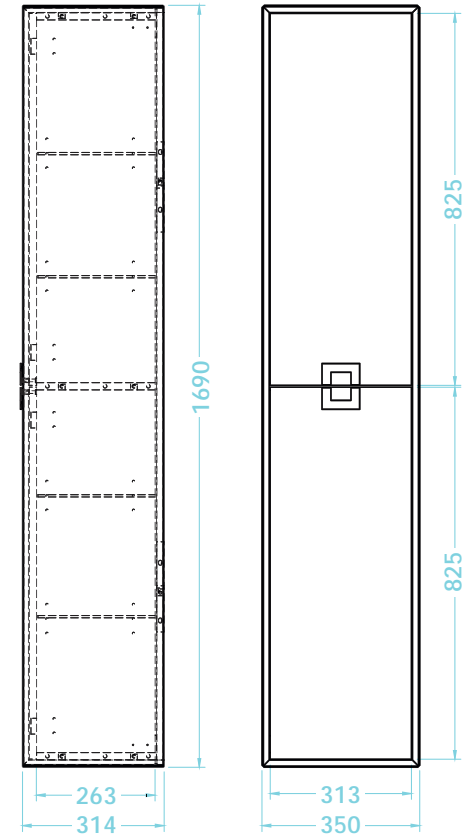

Aletta Series

Finish Matt Taupe

Art No RRP (inc VAT)
TAT-201-MT Cabinet £449.00

Finish Matt Graphite

Art No RRP (inc VAT)
TAT-201-MG Cabinet £449.00

Finish Matt White

Art No RRP (inc VAT)
TAT-201-MW Cabinet £449.00