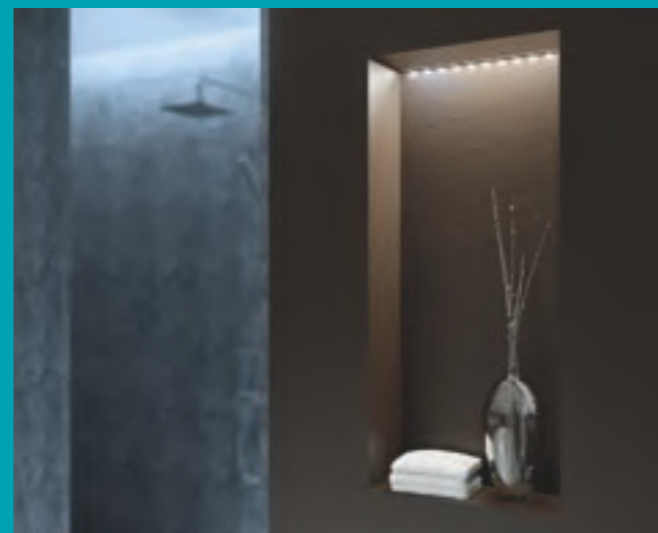

LED MOOD LIGHTING

Inject tranquility and create an aura of relaxation by introducing mood lighting into your bathroom. This lighting offers a much softer, soothing level of light compared with the brightness of task lighting. If you have niches or alcoves in your bathroom illuminate them with an IP rated flexible strip. Alternatively, integrate plinth lights around the bath to create a relaxing ambience as well as a striking focal point. Mood lighting is also perfect for enhancing features to create a dramatic effect. Our range of mood lighting is all IP rated and can be used in all bathroom zones.

Our tips and advice...

It's all about looks

Clever mood lighting is where you capture the "wow". Get it right and you create a space bursting with character and atmosphere. If you want a room oozing in peace and tranquillity, this is how you achieve it.

Location

Consider where you place your new lights. Positioning lights nearer to the floor can create a floating effect. Lighting fitted around a cabinet provides a stunning framed effect if you want to accentuate a piece of furniture and really draw the eye to it.

Don't overlook it

Mood lighting is often the most overlooked aspect of a lighting scheme and yet it delivers the most impact on the overall appearance and tone.