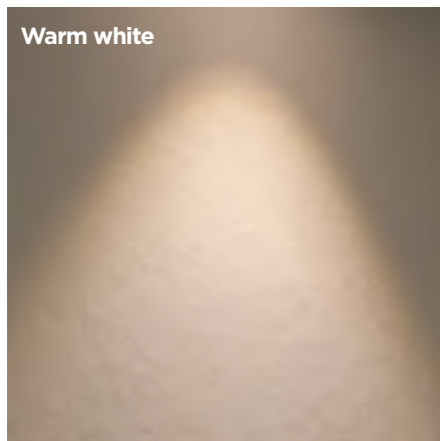

As technology has advanced, LEDs have become the most energy efficient lighting option and the standard choice throughout the market. They have also gained popularity through their cool and warm colour options.

Typically LEDs are available as cool or warm, but what does this mean and which should you choose?

We use a measure called the Kelvin scale (K) to determine the temperature output of our lights.

Anything between 2500K - 3000K is considered warm, while anything between 4500K - 6500K emits a cooler temperature.

Warm white, as the title suggests provides an orange or yellow tone. Used throughout the house in most rooms, warm works particularly well with light colours and timber finishes.

Cool white produces a much brighter light and offers a modern look. Cool shades combine well with bold or minimal themes.

Correlated Colour Temperature (CCT) is a new concept that provides seamless transition from warm to cool white temperatures.

Our range of CCT products enables the user to cycle through the full spectrum of temperatures between cool and natural light, then from natural to warm light. This allows the customer to mimic outside lighting conditions with much greater accuracy - a feature that has been scientifically proven to have a positive impact on our health.