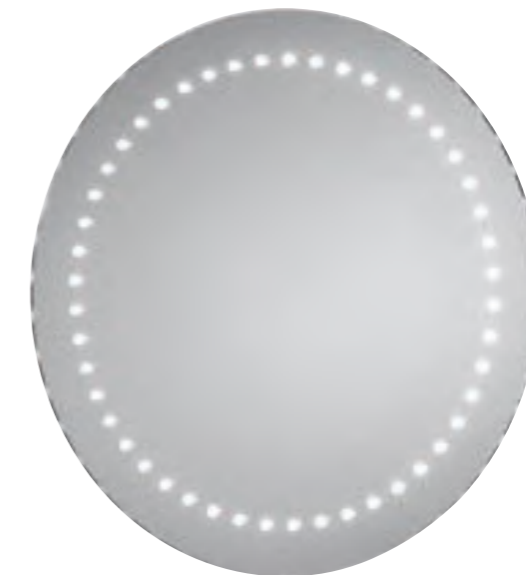

This range is available in three styles, for features and benefits of each mirror please see page 42

Como is Ø 600 x 30mm.

SE30782CO | COMO

Orla

“Stunning centre piece with innovative features”

Orla is Ø 500 x 40mm.