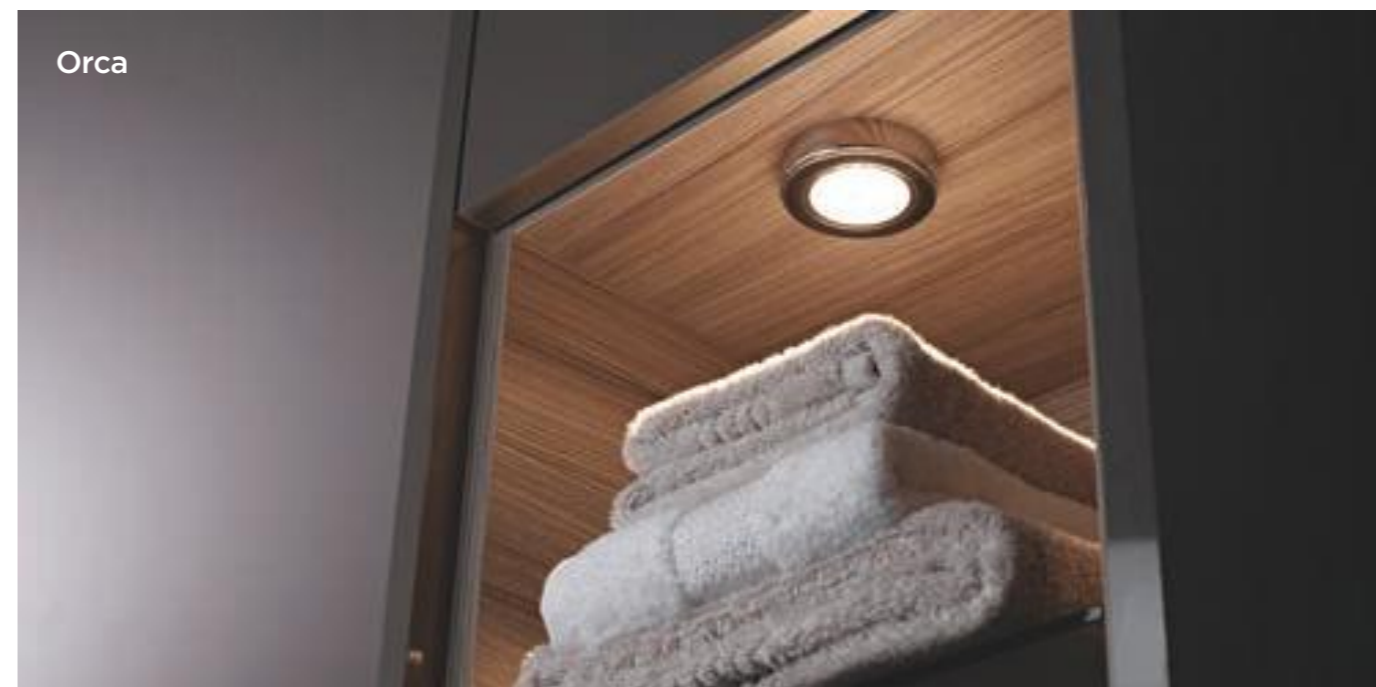

Orca

Also available in Warm White

on

off

SE9006HDCW | ORCA

Orion

charging point & on/off switch

Magnum

Solus

on - (integrated PIR)

off - (charging point & on/off switch)

SE20061C0 | SOLUS

Prisma

on - (integrated PIR)

off - (charging point & on/day/off/night switch)

SE20230W0.1 | PRISMA

Mimas

“Lighting just where you need it”

SE20051C0 | MIMAS