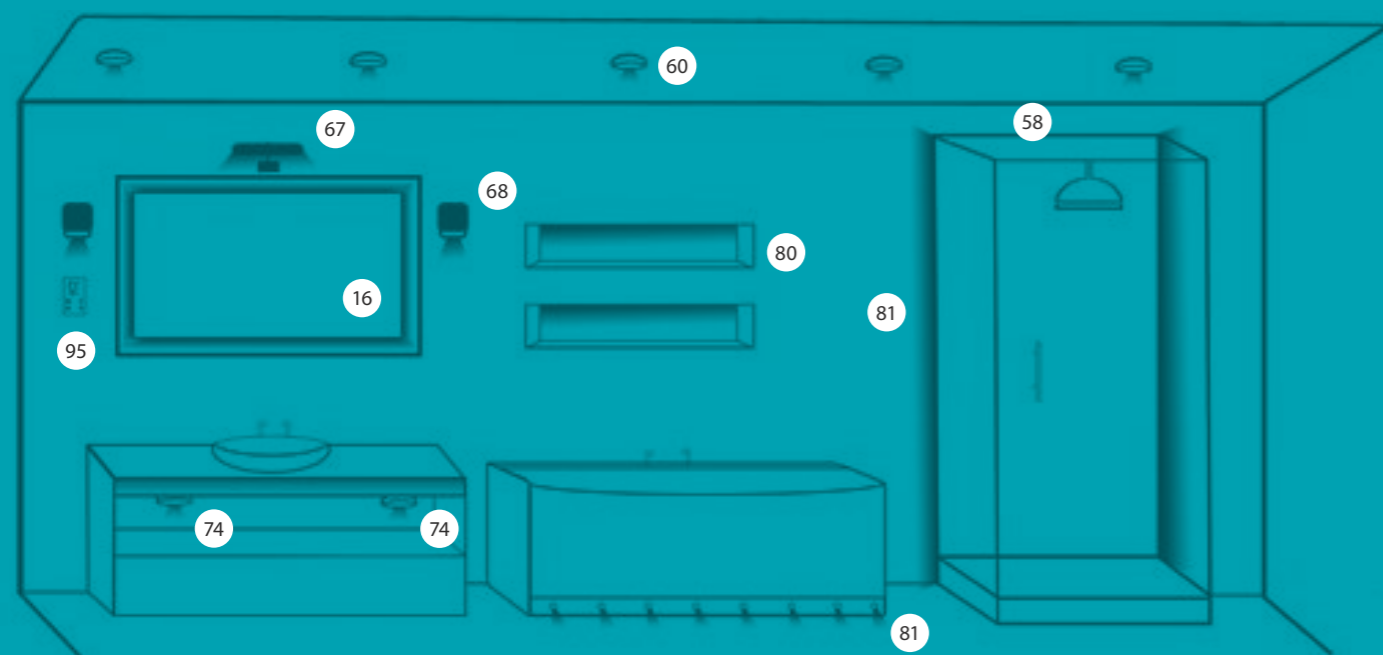

Sensio products for every bathroom...

LED Illuminated Mirrors	16
LED Mirror Cabinets	46
LED Shower Lighting	58
LED Ceiling Lighting	60
Over Mirror Lighting	67
Wall Lighting	68
In Cabinet & Rechargeable Lighting	74
Aluminium Profiles	80
Flexible Strip & Plinth Lighting	81
Pendant Lighting	86
Shaver Sockets	95
Shelf Lighting	96