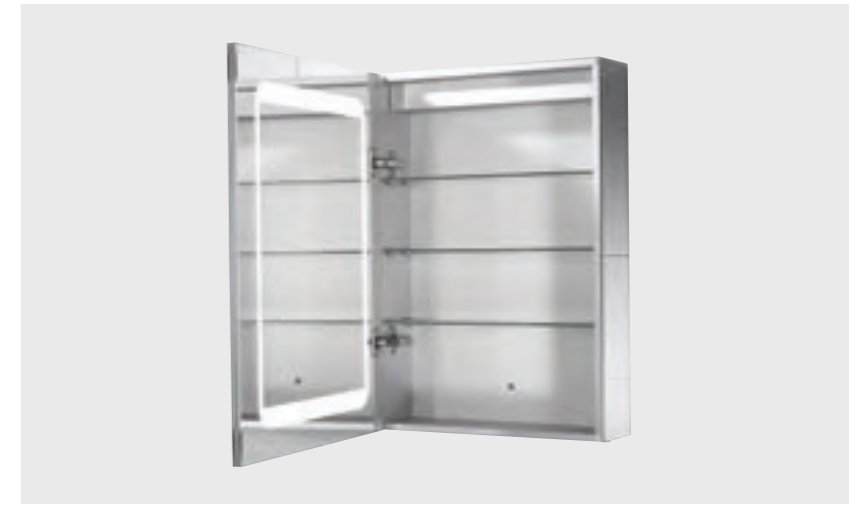

Infrared sensor to activate LEDs