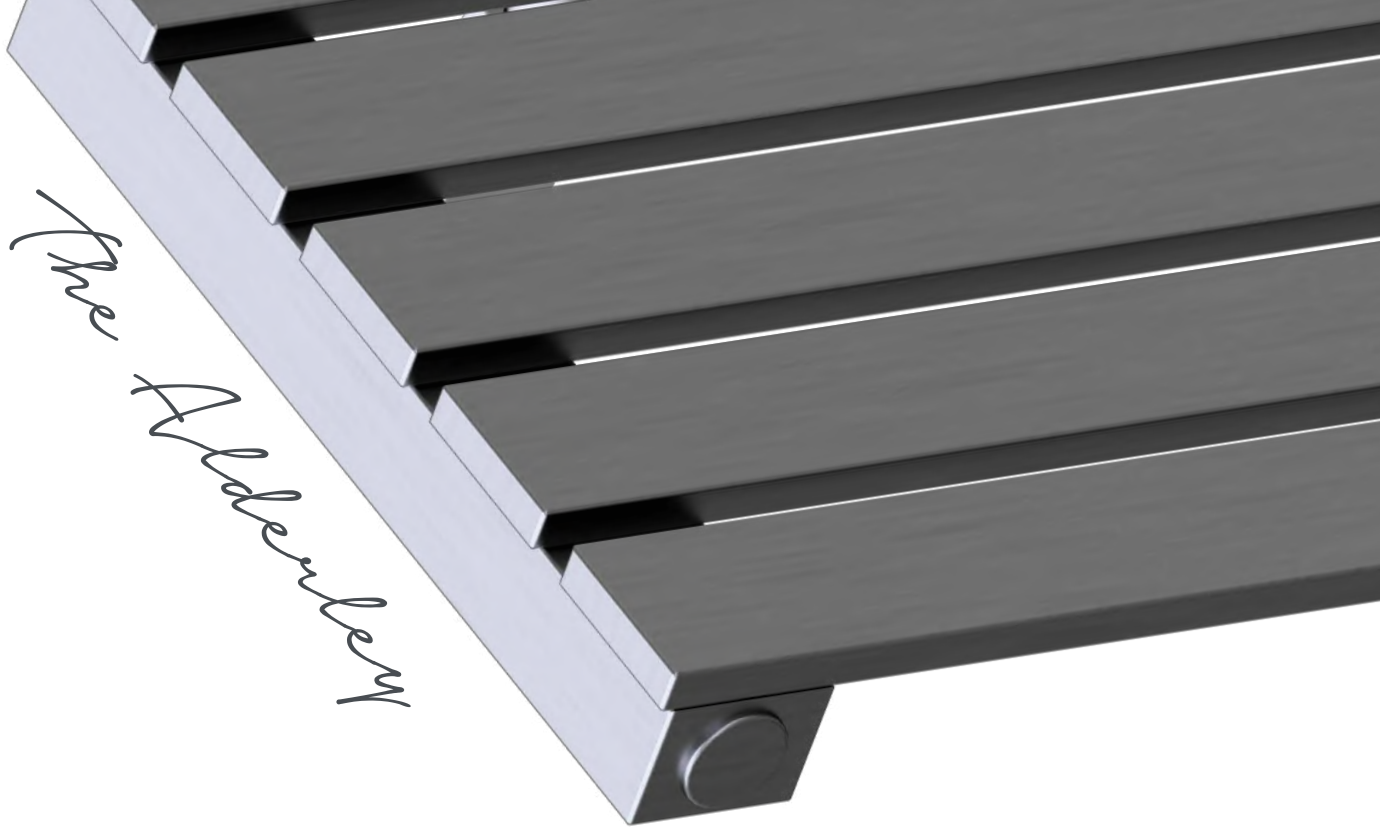

The Alderley