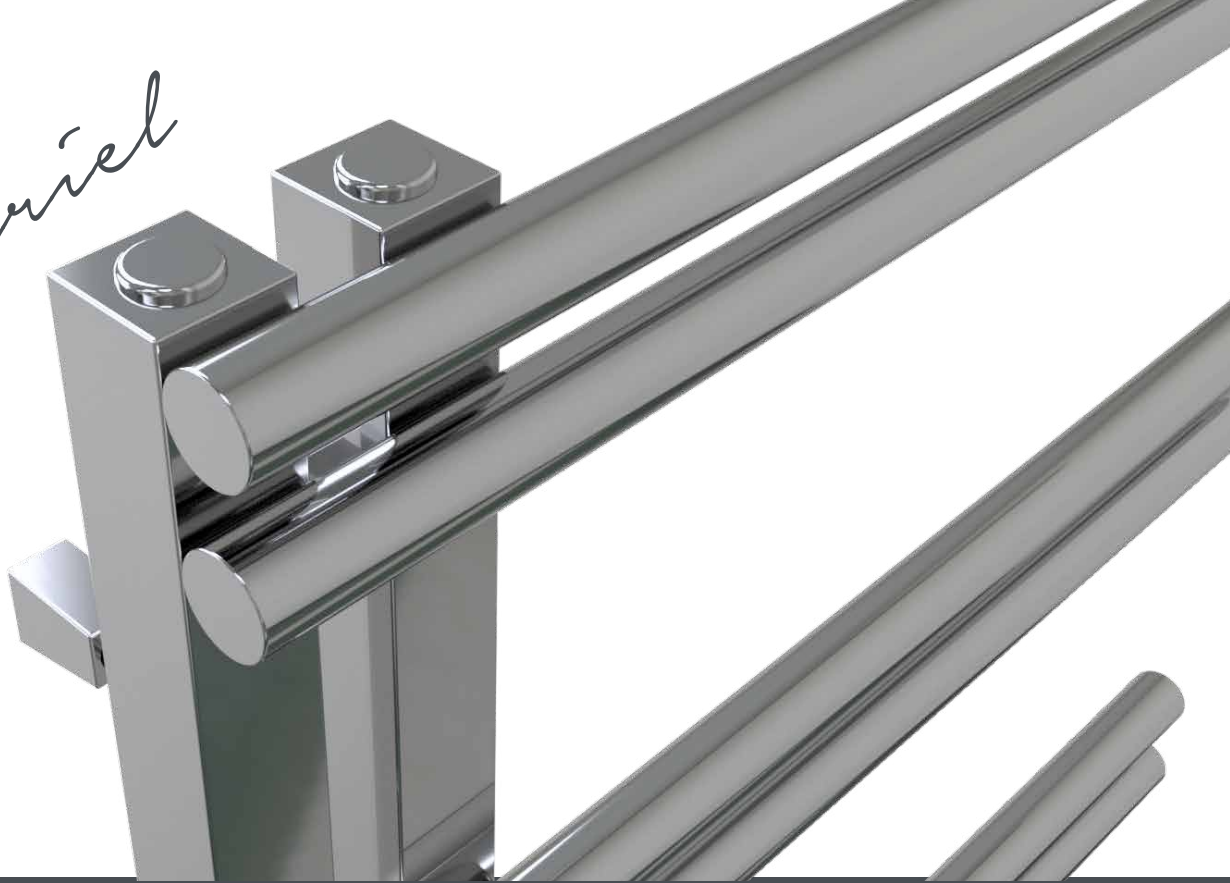

Quality without  
compromise

*The Cheshire Collection*

*The Ariel*

The Ariel Single Polished / Brushed  
Stainless Steel Radiator

The Ariel Double Polished  
Stainless Steel Radiator

Available in:-  
Polished or Brushed Finishes  
810 x 600 £580 + vat  
1300 x 600 £664 + vat  
Central Heating Only  
Fitting can be left or right handed

# The Classic

The Classic Tube Towel Rail Brushed /  
Polished Stainless Steel

*Mini*

*Midi*

*Large*

Available in :-  
Polished and brushed finishes  
Mini 810 x 600 £414 + vat  
Midi 600 x 1000 £434 + vat  
Large 1300 x 600 £454 + vat  
Central Heating / Electric

*The Deva*

The Deva Brushed Stainless Steel Radiator

Available in :-  
Brushed finish  
1800 x 340 £1080 + vat  
1150 x 340 £880 + vat  
Can be supplied with feet for floor standing (bespoke option)  
Central Heating Only