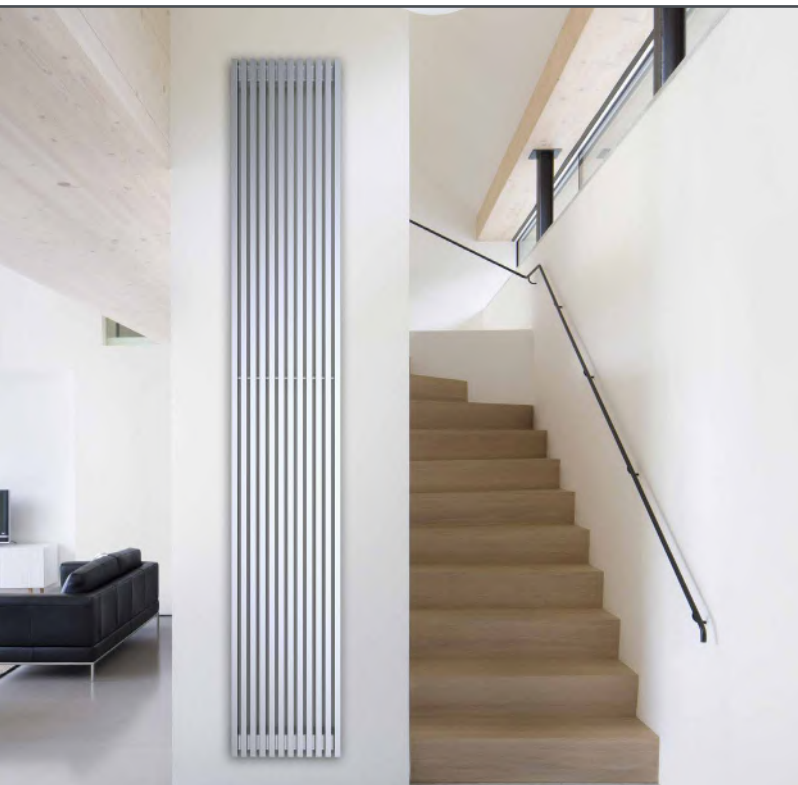

The Anderton Brushed Stainless Steel Radiator

Available in :-
Brushed Finishes
1800 x 230 £700 + vat
1800 x 350 £812 + vat
1800 x 470 £924 + vat
Central Heating Only