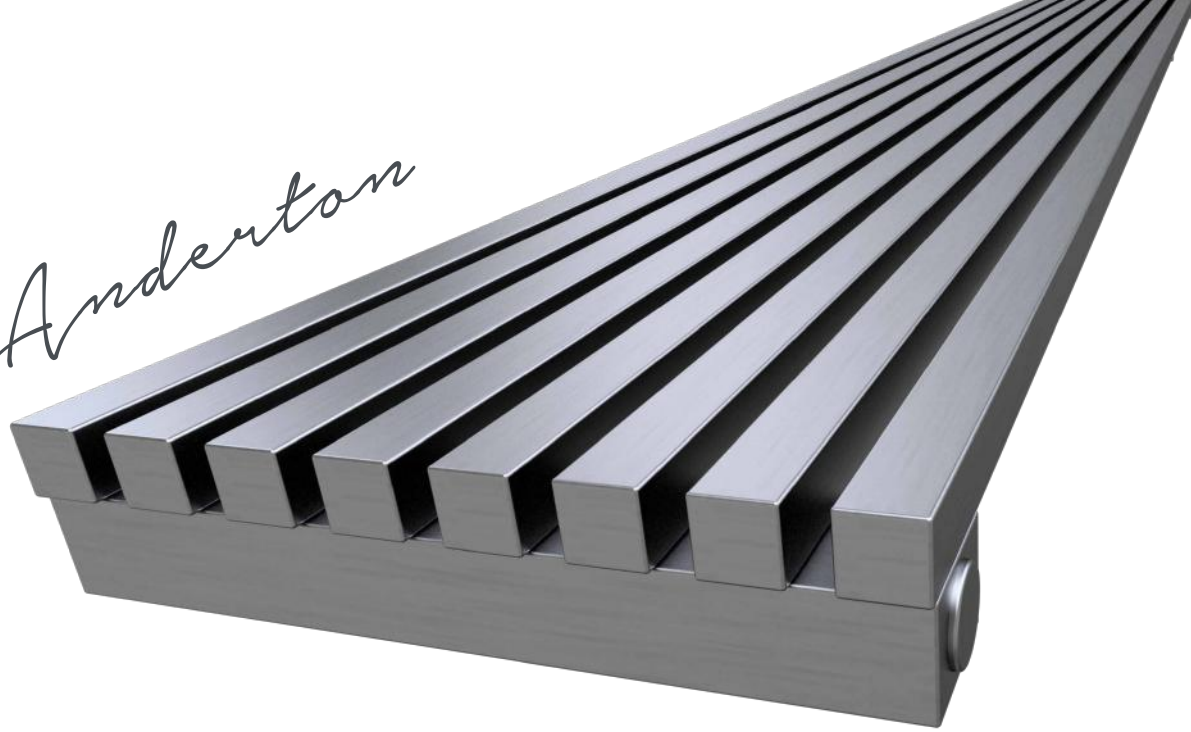

The Anderton