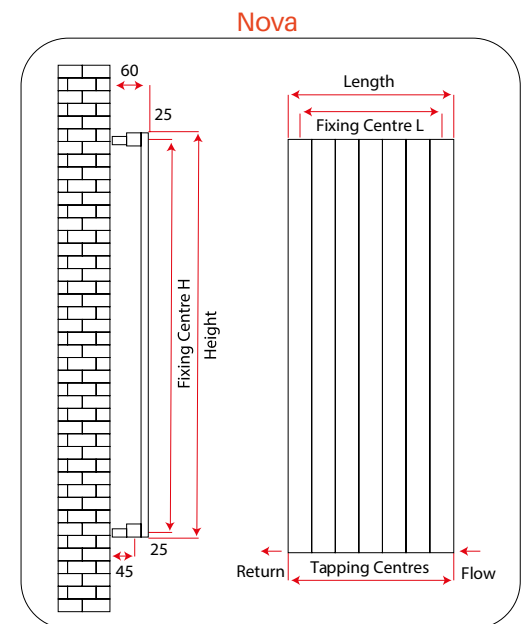

Manhattan	Water Content (L)	Weight (KG)	Tapping Centres +/- 2mm	Fixing Centres (H) +/- 2mm	Fixing Centres (L) +/- 2mm
RXMH-1800285	9.8	13.4	50	1340	95-180
RXMH-1800451	14.8	20.2	50	1340	274-400
RXMH-1800630	19.6	26.8	50	1340	385-560
Maze	Water Content (L)	Weight (KG)	Tapping Centres +/- 2mm	Fixing Centres (H) +/- 2mm	Fixing Centres (L) +/- 2mm
RXMA-0690690	5.8	12.4	500	660	660
Nova	Water Content (L)	Weight (KG)	Tapping Centres +/- 2mm	Fixing Centres (H) +/- 2mm	Fixing Centres (L) +/- 2mm
RXNO-1500420	5.2	17.6	485	1450	360
RXNO-1800420	6.2	20.9	485	1750	360
Linx	Water Content (L)	Weight (KG)	Tapping Centres +/- 2mm	Fixing Centres (H) +/- 2mm	Fixing Centres (L) +/- 2mm
RXLX-0750500	4.8	7.4	50	500	50-100
RXLX-1150500	7.3	11.1	50	900	50-100
RXLX-1550500	9.7	14.9	50	1200	50-100

* Vertical radiator tapping centres are based on use of Radox valves