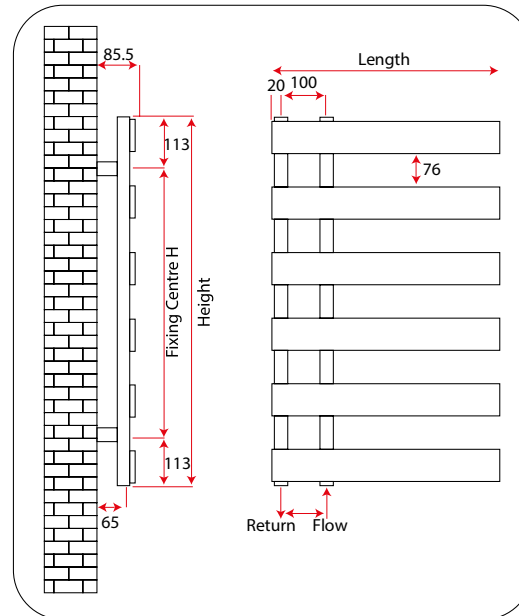

Cannon	Water Content (L)	Weight (KG)	Tapping Centres +/- 2mm	Fixing Centres (H) +/- 2mm	Fixing Centres (L) +/- 2mm
RXCA-0800500	5.23	21.34	50	534	50
RXCA-1156500	7.38	29.97	50	712	50

Dora	Water Content (L)	Weight (KG)	Tapping Centres +/- 2mm	Fixing Centres (H) +/- 2mm	Fixing Centres (L) +/- 2mm
RXDO-0810500	2.7	7.5	100	584	100
RXDO-1250500	4.2	11.4	100	1022	100

Edwardian Floor	Water Content (L)	Weight (KG)	Tapping Centres +/- 2mm	Fixing Centres (H) +/- 2mm	Fixing Centres (L) +/- 2mm
RXED-1000700	2.8	5.7	525	983	650

Dora