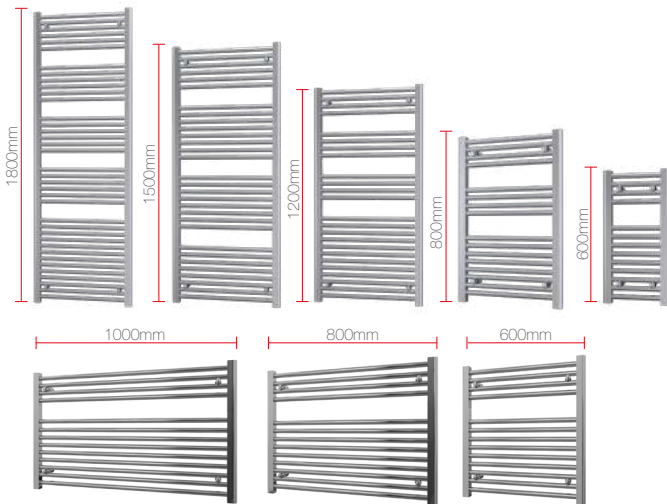

Available Sizes

Note. Drawings are not to scale - Technical Information on Page 90