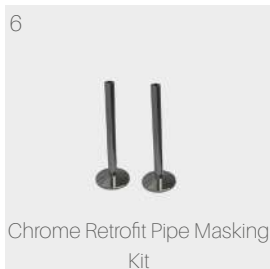

ACCESSORIES

	Product Code	Quantity	Finish	Price ex VAT.	Price inc VAT.
1	RX-PIPEINSTALL-BP	Pair	Black Pearl	£39	£47
2	RX-PIPEINSTALL-CH	Pair	Chrome	£39	£47
3	RX-PIPECOVERSNAP-WH	Pair	White	£11	£13
4	RX-PIPECOVERSNAP-AN	Pair	Anthracite	£11	£13
5	RX-PIPECOVERSNAP-BL	Pair	Black	£11	£13
6	RX-PIPECOVERSNAP-CH	Pair	Chrome	£11	£13
7	RXEL-HRDW01-CH	Each	Chrome	£72	£87
8	RXEL-HRDW02-CH	Each	Chrome	£83	£100
9	T-PIECE BLANK	Each	Chrome	£13	£15
10	RXMH-HOOK	Each	Chrome	£56	£67
11	RXEL-WALLPLATE-WH	Each	White	£84	£101
12	RXEL-WALLPLATE-CH	Each	Chrome	£97	£116
13	RXEL-TIMER-FS	Each	Chrome	£122	£146
14	RXEL-WIFITIMER-FS	Each	White	£155	£186
15	RXEL-DAYTIMER-IR	Each	White	£75	£90
16	RXEL-WEEKTIMER-IR	Each	White	£120	£144