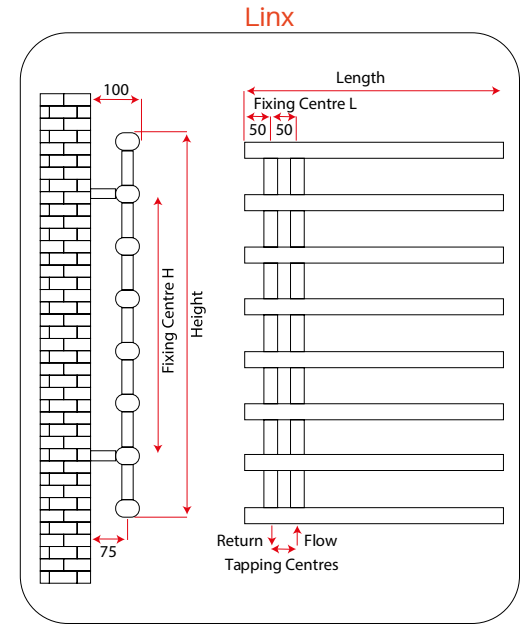

Manhattan	Water Content (L)	Weight (KG)	Tapping Centres +/- 2mm	Fixing Centres (H) +/- 2mm	Fixing Centres (L) +/- 2mm
RXMH-1800285	9.8	13.4	50	1340	95-180
RXMH-1800451	14.8	20.2	50	1340	274-400
RXMH-1800630	19.6	26.8	50	1340	385-560
Maze	Water Content (L)	Weight (KG)	Tapping Centres +/- 2mm	Fixing Centres (H) +/- 2mm	Fixing Centres (L) +/- 2mm
RXMA-0690690	5.8	12.4	500	660	660
Nova	Water Content (L)	Weight (KG)	Tapping Centres +/- 2mm	Fixing Centres (H) +/- 2mm	Fixing Centres (L) +/- 2mm
RXNO-1500420	5.2	17.6	485	1450	360
RXNO-1800420	6.2	20.9	485	1750	360
Linx	Water Content (L)	Weight (KG)	Tapping Centres +/- 2mm	Fixing Centres (H) +/- 2mm	Fixing Centres (L) +/- 2mm
RXLX-0750500	4.8	7.4	50	500	50-100
RXLX-1150500	7.3	11.1	50	900	50-100
RXLX-1550500	9.7	14.9	50	1200	50-100

* Vertical radiator tapping centres are based on use of Radox valves