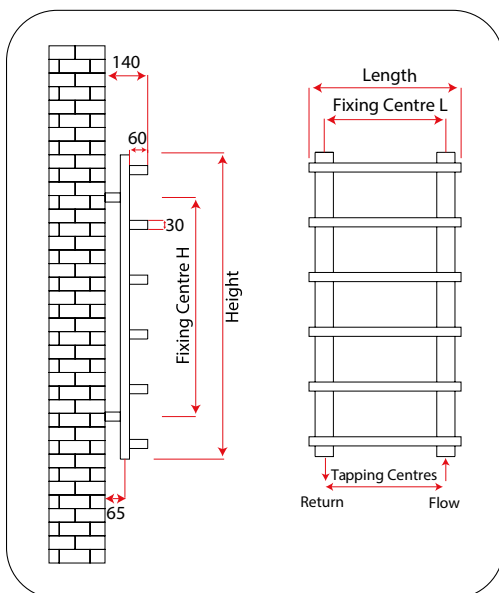

Saber	Water Content (L)	Weight (KG)	Tapping Centres +/- 2mm	Fixing Centres (H) +/- 2mm	Fixing Centres (L) +/- 2mm
RXSB-1000500	7.7	10.3	400	720	400

* Vertical radiator tapping centres are based on use of Radox valves

Serpentine	Water Content (L)	Weight (KG)	Tapping Centres +/- 2mm	Fixing Centres (H) +/- 2mm	Fixing Centres (L) +/- 2mm
RXSP-0730500	2.9	5.4	700	435-280	500
RXSP-1010500	3.8	6.9	980	435-560	500
RXSP-1570500	5.0	9.3	1540	715-840	500

Taurus Columbine	Water Content (L)	Weight (KG)	Tapping Centres +/- 2mm	Fixing Centres (H) +/- 2mm	Fixing Centres (L) +/- 2mm
RXTA-0960500	6.64	7	275	927.5	420
RXTA-0960665	6.95	7.5	455	927.5	600

Saber