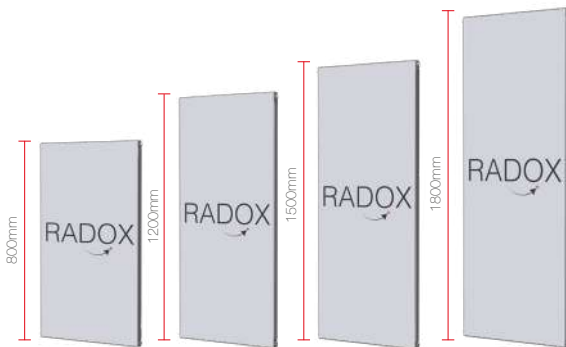

Available Sizes

Note. Drawings are not to scale - Technical Information on Page 92