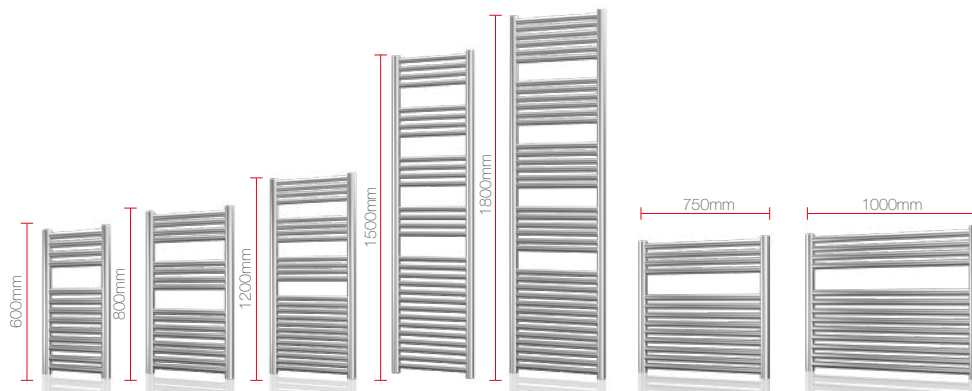

PREMIER XL FLAT

Stainless Steel

The Premier XL highly polished towel rail is made from the finest 304 marine grade stainless, making it one of most durable products on the market. It is suitable for direct or open water systems and has a full complement of 22mm cross bars and 38mm collectors.

Available Finishes

*Special order - please contact sales office for more information

Available Sizes

Note. Drawings are not to scale - Technical Information on Page 91