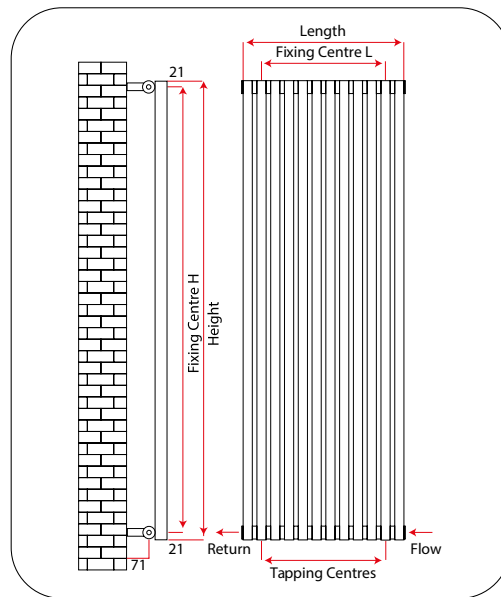

Torro	Water Content (L)	Weight (KG)	Tapping Centres +/- 2mm	Fixing Centres (H) +/- 2mm	Fixing Centres (L) +/- 2mm
RXTO-0900500	4.9	12.5	460	630	460
RXTO-1170500	6.2	15.8	460	900	460
RXTO-1440500	7.5	19	460	1170	460

Vertica D	Water Content (L)	Weight (KG)	Tapping Centres +/- 2mm	Fixing Centres (H) +/- 2mm	Fixing Centres (L) +/- 2mm
RXVD-1500535	17.8	27.5	610	1458	405
RXVD-1800535	21.1	32.5	610	1758	405

Vulcan Flex	Water Content (L)	Weight (KG)	Tapping Centres +/- 2mm	Fixing Centres (H) +/- 2mm	Fixing Centres (L) +/- 2mm
RXVF-1160560	4.16	12	525	960	525

Vertica D

* Vertical radiator tapping centres are based on use of Radox valves