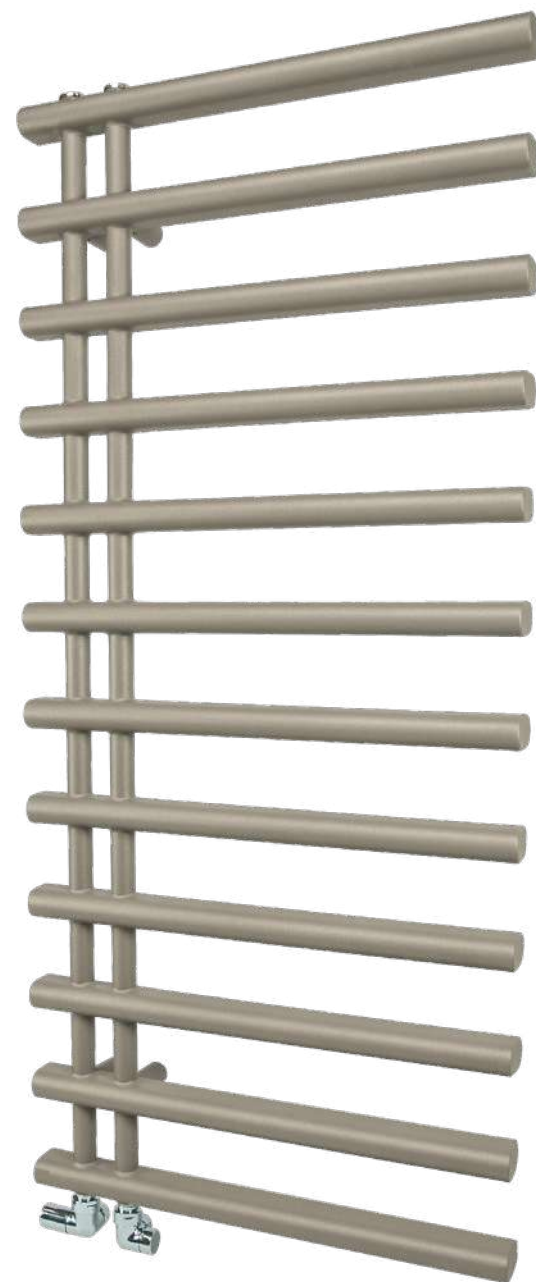

LINX

The tube through tube design of the Linx keeps it sleek, balanced and ready to pounce. Perfect for sliding towels on and off, it's fully reversible for left or right hand fitting.

Available Finishes

*Special order - please contact sales office for more information

*Valves not included

Available Sizes

Note. Drawings are not to scale - Technical Information on Page 88