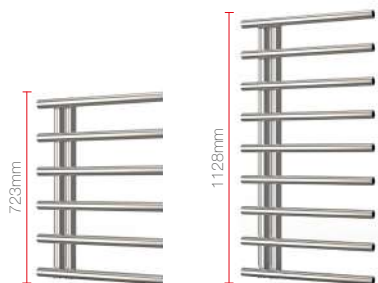

Available Sizes