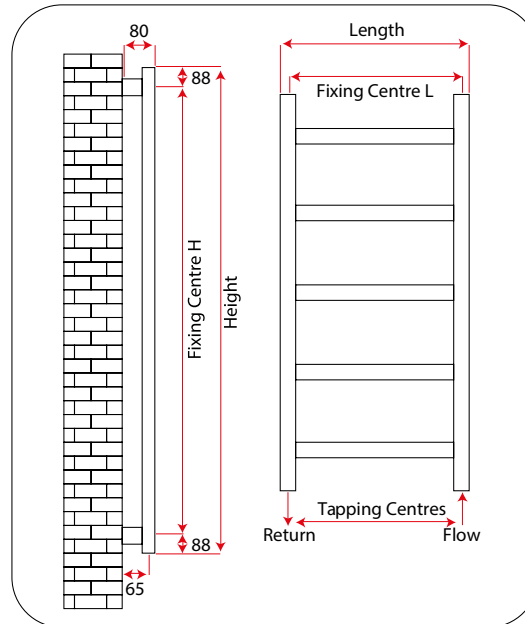

Edwardian wall	Water Content (L)	Weight (KG)	Tapping Centres +/- 2mm	Fixing Centres (H) +/- 2mm	Fixing Centres (L) +/- 2mm
RXED-0480480	1.2	2.6	430	446	430
RXED-0920600	2.5	5.1	550	886	550

Eros	Water Content (L)	Weight (KG)	Tapping Centres +/- 2mm	Fixing Centres (H) +/- 2mm	Fixing Centres (L) +/- 2mm
RXER-0800500	3.8	6.1	460	699	460
RXER-1225500	5.4	8.8	460	1050	460
RXER-1750500	7.7	12.5	460	1575	460
RXER-0625800	4.1	6.5	760	525	760

Essence	Water Content (L)	Weight (KG)	Tapping Centres +/- 2mm	Fixing Centres (H) +/- 2mm	Fixing Centres (L) +/- 2mm
RXES-0730580	3.2	5.9	550	350-700	550
RXES-1010580	4.3	7.9	550	490-980	550
RXES-1570580	6.5	11.9	550	770-1540	550

Eros