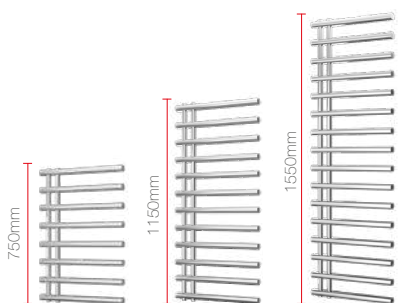

Available Sizes

Note. Drawings are not to scale - Technical Information on Page 88