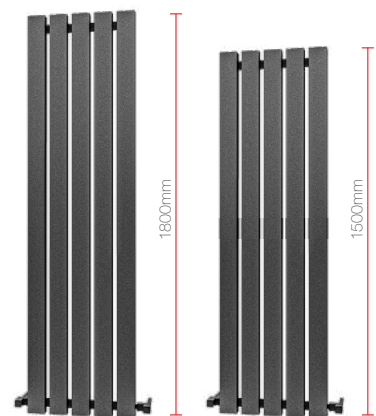

Available Sizes