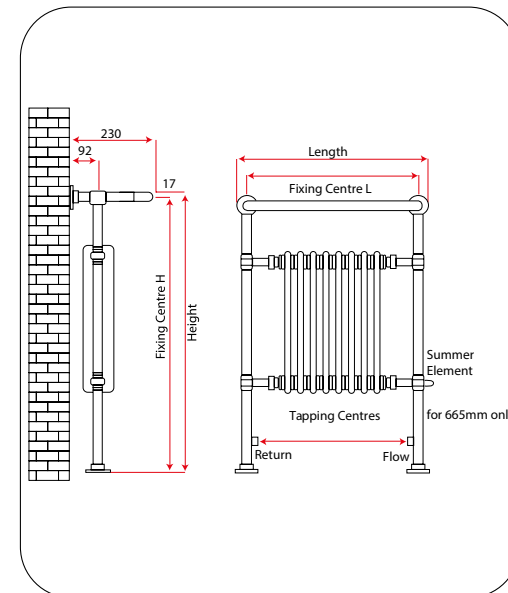

Taurus Columbine

* Vertical radiator tapping centres are based on use of Radox valves