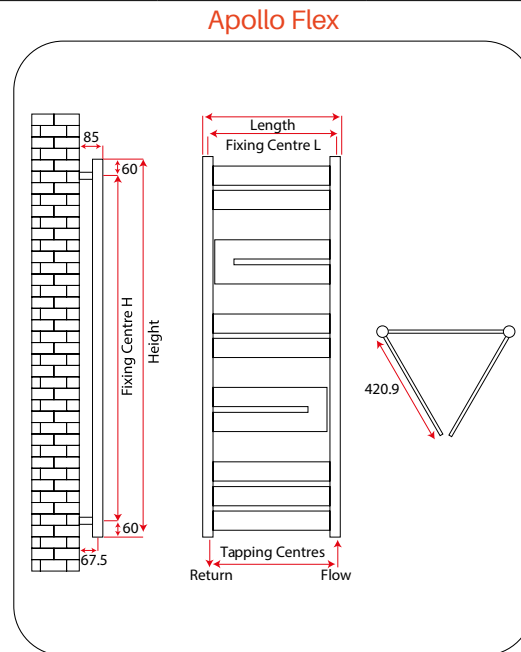

Technical Information - (A-Z)

Apollo	Water Content (L)	Weight (KG)	Tapping Centres +/- 2mm	Fixing Centres (H) +/- 2mm	Fixing Centres (L) +/- 2mm
RXAP-0700500	2.5	6.5	465	540	465
RXAP-1050500	3.7	9.8	465	900	465
RXAP-1400500	4.9	13	465	1260	465
RXAP-0590900	3.1	9.1	865	450	865

Apollo Flex	Water Content (L)	Weight (KG)	Tapping Centres +/- 2mm	Fixing Centres (H) +/- 2mm	Fixing Centres (L) +/- 2mm
RXAF-1400500	5.4	13.6	465	1260	465

Aztec	Water Content (L)	Weight (KG)	Tapping Centres +/- 2mm	Fixing Centres (H) +/- 2mm	Fixing Centres (L) +/- 2mm
RXAZ-0915500	3.95	6.23	460	875	460
RXAZ-1265600	6.08	9.61	560	1225	560
RXAZ-1615600	7.62	12.04	560	1575	560

* Vertical radiator tapping centres are based on use of Radox valves