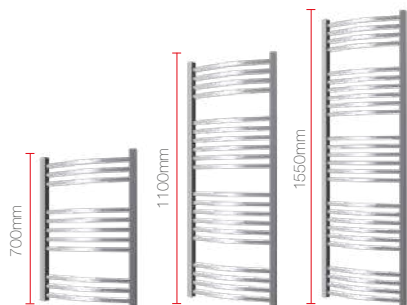

QUEBIS CURVED

The curved version of the Quebis radiator provides extra space from the wall for easier towel hanging. The square profile of the Quebis is the ideal complement to the square lines of the modern bathroom.

Available Finishes

*Special order - please contact sales office for more information

Available Sizes

Note. Drawings are not to scale - Technical Information on Page 93

Product Code	Finish	Sizes (mm)		Tapping Centres (mm)	Output /$\Delta t50^{\circ}\text{C}$ (Watts/BTU)	Dual / Electric	Price (£) ex VAT.	Price (£) inc VAT.
Quebis Curved		Height	Width					
RXQC-0700600-CH	Chrome	700	595	567	348 / 1188	150W	£386	£464
RXQC-1100600-CH	Chrome	1100	595	567	563 / 1920	200W	£480	£576
RXQC-1550600-CH	Chrome	1550	595	567	805 / 2745	600W	£629	£755