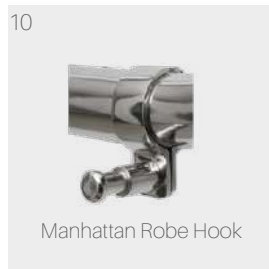

ACCESSORIES

	Product Code	Quantity	Finish	Price ex VAT.	Price inc VAT.
1	RX-PIPEINSTALL-BP	Pair	Black Pearl	£39	£47
2	RX-PIPEINSTALL-CH	Pair	Chrome	£39	£47
3	RX-PIPECOVERSNAP-WH	Pair	White	£11	£13
4	RX-PIPECOVERSNAP-AN	Pair	Anthracite	£11	£13
5	RX-PIPECOVERSNAP-BL	Pair	Black	£11	£13
6	RX-PIPECOVERSNAP-CH	Pair	Chrome	£11	£13
7	RXEL-HRDW01-CH	Each	Chrome	£72	£87
8	RXEL-HRDW02-CH	Each	Chrome	£83	£100
9	T-PIECE BLANK	Each	Chrome	£13	£15
10	RXMH-HOOK	Each	Chrome	£56	£67
11	RXEL-WALLPLATE-WH	Each	White	£84	£101
12	RXEL-WALLPLATE-CH	Each	Chrome	£97	£116
13	RXEL-TIMER-FS	Each	Chrome	£122	£146
14	RXEL-WIFITIMER-FS	Each	White	£155	£186
15	RXEL-DAYTIMER-IR	Each	White	£75	£90
16	RXEL-WEEKTIMER-IR	Each	White	£120	£144