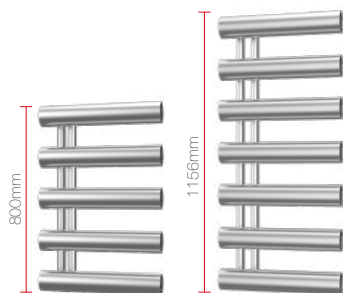

## Available Sizes

Note. Drawings are not to scale - Technical Information on Page 94

\*This radiator is reversible. The valves fit into the side ends of the radiator.

Product Code	Finish	Sizes (mm)		Tapping	Output /t50°C	Dual /	Price (£)	Price (£)
Serpentine		Height	Width	Centres (mm)	(Watts/BTU)	Electric	ex VAT.	inc VAT.
RXSP-0730500-CH	Chrome	730	500	700	148 / 505	N/A	£403	£484
RXSP-1010500-CH	Chrome	1010	500	980	245 / 836	N/A	£485	£582
RXSP-1570500-CH	Chrome	1570	500	1540	470 / 1603	N/A	£639	£767
RXSP-0730500-SS	Stainless Steel	730	500	700	178 / 608	N/A	£431	£517
RXSP-1010500-SS	Stainless Steel	1010	500	980	294 / 1003	N/A	£513	£616
RXSP-1570500-SS	Stainless Steel	1570	500	1540	560 / 1910	N/A	£744	£893
RXSP-0730500-BL	Matt Black	730	500	700	186 / 636	N/A	£403	£484
RXSP-1010500-BL	Matt Black	1010	500	980	308 / 1053	N/A	£485	£582
RXSP-1570500-BL	Matt Black	1570	500	1540	592 / 2019	N/A	£639	£767

## Available Sizes

Note. Drawings are not to scale - Technical Information on Page 84

Product Code Cannon	Finish	Sizes (mm)		Tapping Centres (mm)	Output / $\Delta t50^{\circ}\text{C}$ (Watts/BTU)	Dual / Electric	Price (£) ex VAT.	Price (£) inc VAT.
		Height	Width					
RXCA-08000500-BP	Black Pearl	800	500	50	731 / 2493	300W	£722	£867
RXCA-11560500-BP	Black Pearl	1156	500	50	1027 / 3502	600W	£1048	£1257
RXCA-08000500-SS	Stainless Steel	800	500	50	542 / 1848	300W	£1379	£1654
RXCA-11560500-SS	Stainless Steel	1156	500	50	761 / 2595	600W	£1874	£2249