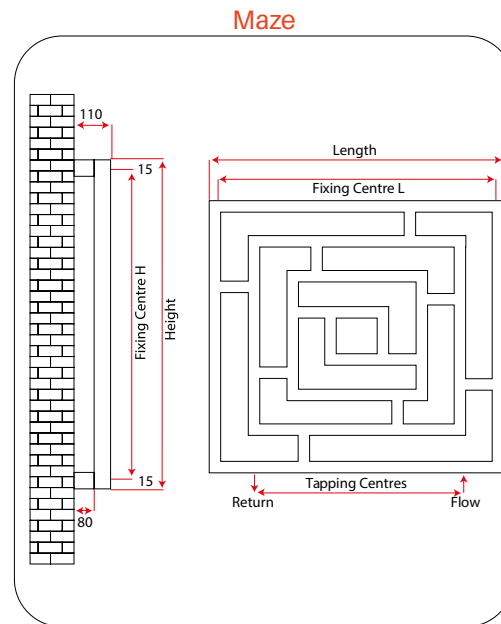

Manhattan	Water Content (L)	Weight (KG)	Tapping Centres +/- 2mm	Fixing Centres (H) +/- 2mm	Fixing Centres (L) +/- 2mm
RXMH-1800285	9.8	13.4	50	1340	95-180
RXMH-1800451	14.8	20.2	50	1340	274-400
RXMH-1800630	19.6	26.8	50	1340	385-560
Maze	Water Content (L)	Weight (KG)	Tapping Centres +/- 2mm	Fixing Centres (H) +/- 2mm	Fixing Centres (L) +/- 2mm
RXMA-0690690	5.8	12.4	500	660	660
Nova	Water Content (L)	Weight (KG)	Tapping Centres +/- 2mm	Fixing Centres (H) +/- 2mm	Fixing Centres (L) +/- 2mm
RXNO-1500420	5.2	17.6	485	1450	360
RXNO-1800420	6.2	20.9	485	1750	360
Linx	Water Content (L)	Weight (KG)	Tapping Centres +/- 2mm	Fixing Centres (H) +/- 2mm	Fixing Centres (L) +/- 2mm
RXLX-0750500	4.8	7.4	50	500	50-100
RXLX-1150500	7.3	11.1	50	900	50-100
RXLX-1550500	9.7	14.9	50	1200	50-100

* Vertical radiator tapping centres are based on use of Radox valves