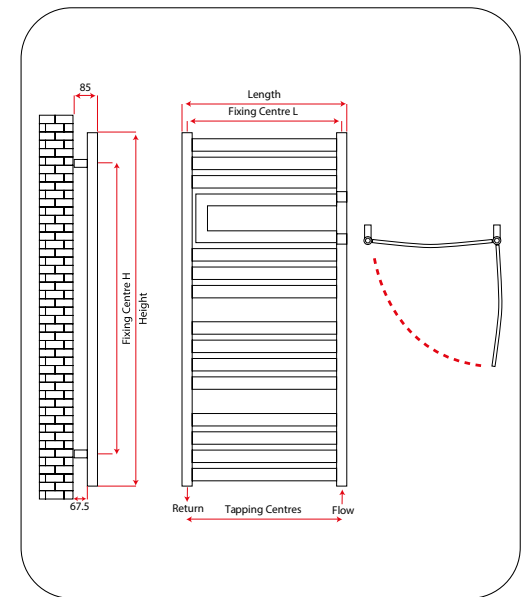

Vulcan Flex

* Vertical radiator tapping centres are based on use of Radox valves