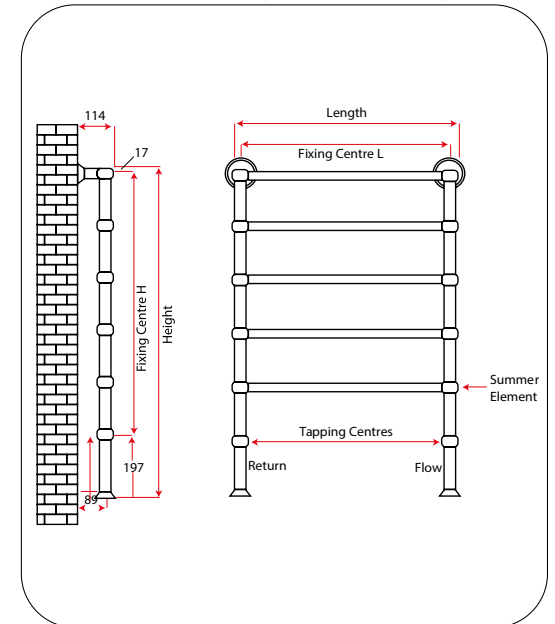

Edwardian (Floor Mounted)