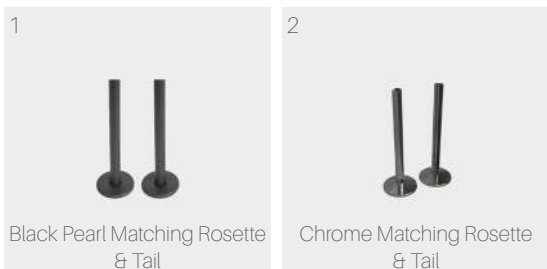

ACCESSORIES

	Product Code	Quantity	Finish	Price ex VAT.	Price inc VAT.
1	RX-PIPEINSTALL-BP	Pair	Black Pearl	£39	£47
2	RX-PIPEINSTALL-CH	Pair	Chrome	£39	£47
3	RX-PIPECOVERSNAP-WH	Pair	White	£11	£13
4	RX-PIPECOVERSNAP-AN	Pair	Anthracite	£11	£13
5	RX-PIPECOVERSNAP-BL	Pair	Black	£11	£13
6	RX-PIPECOVERSNAP-CH	Pair	Chrome	£11	£13
7	RXEL-HRDW01-CH	Each	Chrome	£72	£87
8	RXEL-HRDW02-CH	Each	Chrome	£83	£100
9	T-PIECE BLANK	Each	Chrome	£13	£15
10	RXMH-HOOK	Each	Chrome	£56	£67
11	RXEL-WALLPLATE-WH	Each	White	£84	£101
12	RXEL-WALLPLATE-CH	Each	Chrome	£97	£116
13	RXEL-TIMER-FS	Each	Chrome	£122	£146
14	RXEL-WIFITIMER-FS	Each	White	£155	£186
15	RXEL-DAYTIMER-IR	Each	White	£75	£90
16	RXEL-WEEKTIMER-IR	Each	White	£120	£144