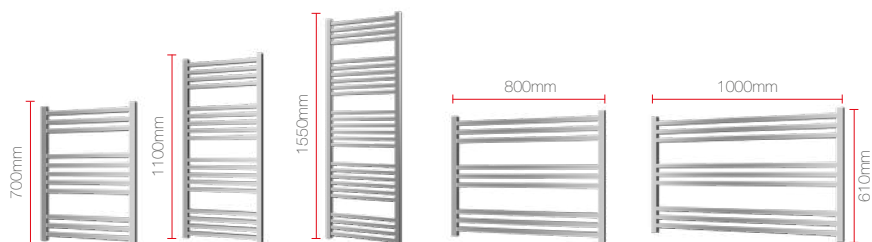

QUEBIS

A cut above the rest with its integrated brackets, the Square profile of the Quebis is the ideal complement to the square lines of the modern bathroom.

Available Finishes

*Special order - please contact sales office for more information

Available Sizes

Note. Drawings are not to scale - Technical Information on Page 93