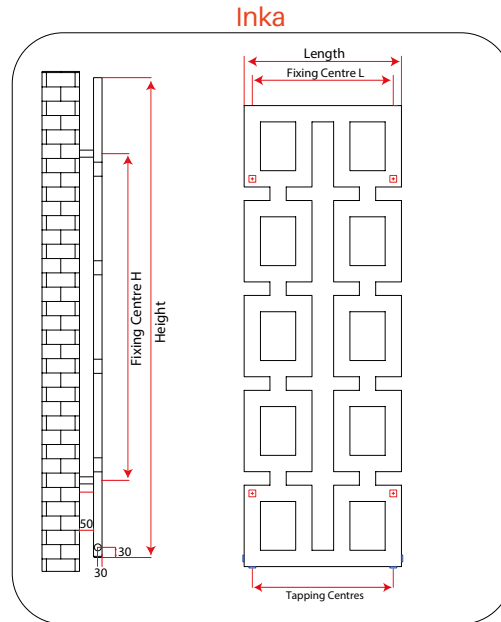

Image D	Water Content (L)	Weight (KG)	Tapping Centres +/- 2mm	Fixing Centres (H) +/- 2mm	Fixing Centres (L) +/- 2mm
RXIM-1500535-Offset Mirror	17.8	27.5	610	1458	405
RXIM-1800535-Offset Mirror	21.1	32.5	610	1758	405

Inka	Water Content (L)	Weight (KG)	Tapping Centres +/- 2mm	Fixing Centres (H) +/- 2mm	Fixing Centres (L) +/- 2mm
RXIK-1700580	15	20	520	1160	520

Iris	Water Content (L)	Weight (KG)	Tapping Centres +/- 2mm	Fixing Centres (H) +/- 2mm	Fixing Centres (L) +/- 2mm
RXIS-0725500	2.3	7.9	50	540	50
RXIS-1130500	3.5	12	50	945	50

Lacuna	Water Content (L)	Weight (KG)	Tapping Centres +/- 2mm	Fixing Centres (H) +/- 2mm	Fixing Centres (L) +/- 2mm
RXLA-0975500	3.8	5.8	465	700	465
RXLA1500500	5.7	8.8	465	1225	465