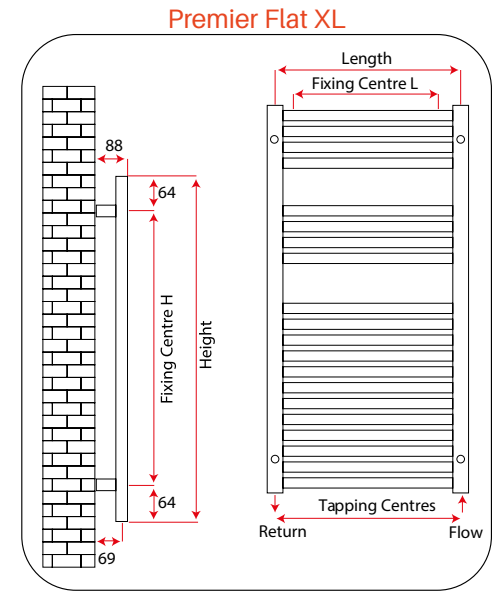

Premier Flat XL	Water Content (L)	Weight (KG)	Tapping Centres +/- 2mm	Fixing Centres (H) +/- 2mm	Fixing Centres (L) +/- 2mm
RXPS-0600300	2.1	3.5	262	472	262
RXPS-1200300	4	6.5	262	1053	262
RXPS-1500300	5	8.1	262	1372	262
RXPS-0800400	3	5.2	362	663	362
RXPS-0800500	3.5	6.1	462	663	462
RXPS-0800600	3.9	6.9	562	663	562
RXPS-1200400	4.5	7.8	362	1053	362
RXPS-1200500	5.2	9	462	1053	462
RXPS-1200600	5.9	10.3	562	1053	562
RXPS-1500400	5.8	9.3	362	1372	362
RXPS-1500500	6.7	12.2	462	1372	462
RXPS-1500600	7.7	13.8	562	1372	562
RXPS-1800400	6.9	11.8	362	1638	362
RXPS-1800500	7.9	13.7	462	1638	462
RXPS-1800600	9	15.6	562	1638	562
RXPS-0600750	2	3.4	712	472	712
RXPS-06001000	3.8	6.5	962	472	932
RXPS-0800500	3.5	6.1	462	678	462