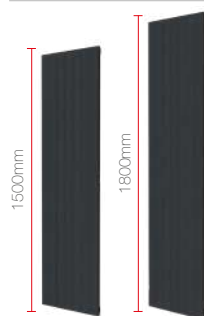

Available Sizes

Note. Drawings are not to scale - Technical Information on Page 88

Product Code Nova	Finish	Sizes (mm)		Tapping Centres (mm)	Output /t50°C (Watts/BTU)	Dual / Electric	Price (£) ex VAT.	Price (£) inc VAT.
		Height	Width					
RXNO-1500420-CA	Cappuccino	1500	420	485	883 / 3012	500W STD	£469	£563
RXNO-1800420-CA	Cappuccino	1800	420	485	945 / 3222	500W STD	£502	£602
RXNO-1500420-BP	Black Pearl	1500	420	485	883 / 3012	500W STD	£469	£563
RXNO-1800420-BP	Black Pearl	1800	420	485	945 / 3222	500W STD	£502	£602
Towel Bars								
RXQZ-TBAR01-SS	Stainless Steel	350 open-ended			n/a	n/a	£95	£113
RXQZ-TBAR03-SS	Stainless Steel	440 wrap-around			n/a	n/a	£95	£113