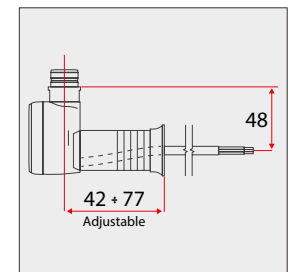

The Thermostatic Electric option comes with an adjustable temperature controller which regulates the temperature of the radiator and can be used with a compatible remote control - see **Page 78** for options.

The elements used in Thermostatic Electric options are rated IPX5.

Product Code	Model	Finish	Price ex VAT.	Price inc VAT.
RXEL-120WTHR-CH	120 Watt Thermostatic All Electric	Chrome	£237	£285
RXEL-200WTHR-CH	200 Watt Thermostatic All Electric	Chrome	£237	£285
RXEL-300WTHR-CH	300 Watt Thermostatic All Electric	Chrome	£237	£285
RXEL-400WTHR-CH	400 Watt Thermostatic All Electric	Chrome	£237	£285
RXEL-600WTHR-CH	600 Watt Thermostatic All Electric	Chrome	£237	£285
RXEL-120WTHR-WH	120 Watt Thermostatic All Electric	White	£237	£285
RXEL-200WTHR-WH	200 Watt Thermostatic All Electric	White	£237	£285
RXEL-300WTHR-WH	300 Watt Thermostatic All Electric	White	£237	£285
RXEL-400WTHR-WH	400 Watt Thermostatic All Electric	White	£237	£285
RXEL-600WTHR-WH	600 Watt Thermostatic All Electric	White	£237	£285
RXEL-120WTHR-BL	120 Watt Thermostatic All Electric	Black	£237	£285
RXEL-200WTHR-BL	200 Watt Thermostatic All Electric	Black	£237	£285
RXEL-300WTHR-BL	300 Watt Thermostatic All Electric	Black	£237	£285
RXEL-400WTHR-BL	400 Watt Thermostatic All Electric	Black	£237	£285
RXEL-600WTHR-BL	600 Watt Thermostatic All Electric	Black	£237	£285