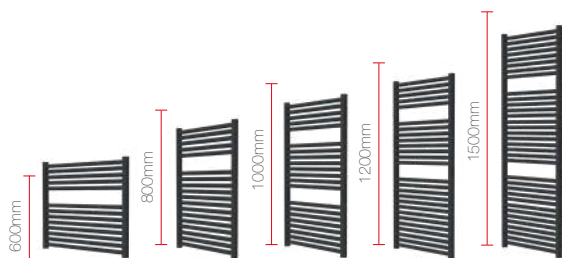

## Available Sizes

Note. Drawings are not to scale - Technical Information on Page 86

Valves 76

Product Code Hercules	Finish	Sizes (mm)		Tapping Centres (mm)	Output /t50°C (Watts/BTU)	Dual/ Electric	Price (£) ex VAT.	Price (£) inc VAT.
		Height	Width					
RXHE-0800542-BP	Black Pearl	800	542	500	453 / 1545	200W	£215	£258
RXHE-1200542-BP	Black Pearl	1200	542	500	657 / 2240	300W	£254	£305
RXHE-1500542-BP	Black Pearl	1500	542	500	852 / 2905	600W	£287	£344
RXHE-0800642-BP	Black Pearl	800	642	600	523 / 1783	300W	£227	£272
RXHE-1200642-BP	Black Pearl	1200	642	600	759 / 2588	400W	£265	£318
RXHE-1500642-BP	Black Pearl	1500	642	600	985 / 3359	600W	£315	£378
RXHE-0600842-BP	Black Pearl	600	842	800	484 / 1650	200W	£227	£272
RXHE-0800542-CA	Cappuccino	800	542	500	453 / 1545	200W	£215	£258
RXHE-1200542-CA	Cappuccino	1200	542	500	657 / 2240	300W	£254	£305
RXHE-1500542-CA	Cappuccino	1500	542	500	852 / 2905	600W	£287	£344
RXHE-0800642-CA	Cappuccino	800	642	600	523 / 1783	300W	£227	£272
RXHE-1200642-CA	Cappuccino	1200	642	600	759 / 2588	400W	£265	£318
RXHE-1500642-CA	Cappuccino	1500	642	600	985 / 3359	600W	£315	£378
RXHE-0600842-CA	Cappuccino	600	842	800	484 / 1650	200W	£227	£272
RXHE-0800542-BL	Matt Black	800	542	500	453 / 1545	200W	£215	£258
RXHE-1200542-BL	Matt Black	1200	542	500	657 / 2240	300W	£254	£305
RXHE-1500542-BL	Matt Black	1500	542	500	852 / 2905	600W	£287	£344
RXHE-0800642-BL	Matt Black	800	642	600	523 / 1783	300W	£227	£272
RXHE-1200642-BL	Matt Black	1200	642	600	759 / 2588	400W	£265	£318
RXHE-1500642-BL	Matt Black	1500	642	600	985 / 3359	600W	£315	£378
RXHE-0600842-BL	Matt Black	600	842	800	484 / 1650	200W	£227	£272