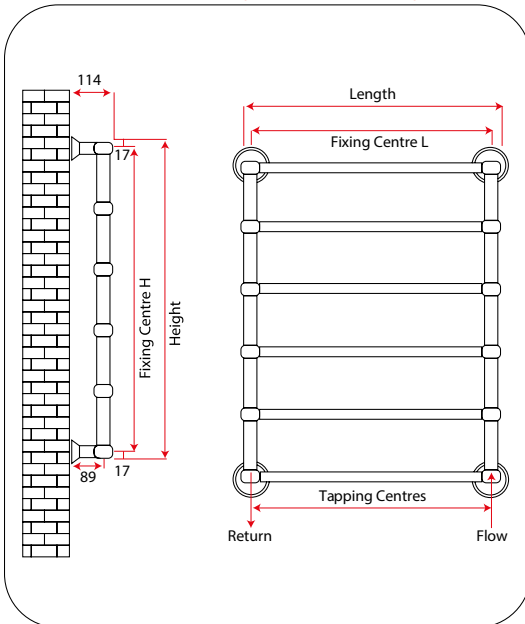

Edwardian wall	Water Content (L)	Weight (KG)	Tapping Centres +/- 2mm	Fixing Centres (H) +/- 2mm	Fixing Centres (L) +/- 2mm
RXED-0480480	1.2	2.6	430	446	430
RXED-0920600	2.5	5.1	550	886	550

Eros	Water Content (L)	Weight (KG)	Tapping Centres +/- 2mm	Fixing Centres (H) +/- 2mm	Fixing Centres (L) +/- 2mm
RXER-0800500	3.8	6.1	460	699	460
RXER-1225500	5.4	8.8	460	1050	460
RXER-1750500	7.7	12.5	460	1575	460
RXER-0625800	4.1	6.5	760	525	760

Essence	Water Content (L)	Weight (KG)	Tapping Centres +/- 2mm	Fixing Centres (H) +/- 2mm	Fixing Centres (L) +/- 2mm
RXES-0730580	3.2	5.9	550	350-700	550
RXES-1010580	4.3	7.9	550	490-980	550
RXES-1570580	6.5	11.9	550	770-1540	550

Edwardian (Wall Mounted)