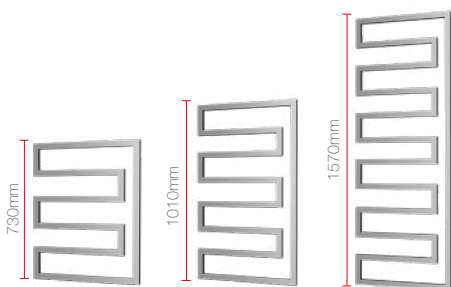

## Available Sizes

Note. Drawings are not to scale - Technical Information on Page 85

Product Code Essence	Finish	Sizes (mm)		Tapping Centres (mm)	Output / $\Delta t_{50^{\circ}\text{C}}$ (Watts/BTU)	Dual / Electric	Price (£) ex VAT.	Price (£) inc VAT.
		Height	Width					
RXES-0730580-CH	Chrome	730	580	550	168 / 573	100W	£436	£523
RXES-1010580-CH	Chrome	1010	580	550	266 / 907	150W	£524	£629
RXES-1570580-CH	Chrome	1570	580	550	495 / 1688	300W	£656	£788
RXES-0730580-SS	Stainless Steel	730	580	550	198 / 675	100W	£480	£576
RXES-1010580-SS	Stainless Steel	1010	580	550	315 / 1074	150W	£580	£696
RXES-1570580-SS	Stainless Steel	1570	580	550	585 / 1994	300W	£767	£920