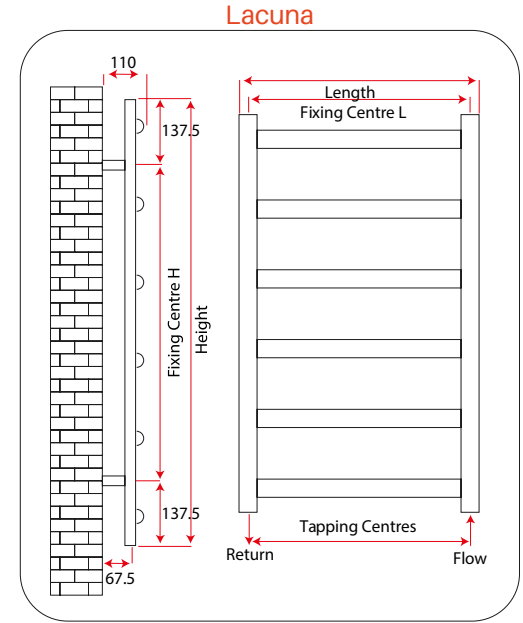

Image D	Water Content (L)	Weight (KG)	Tapping Centres +/- 2mm	Fixing Centres (H) +/- 2mm	Fixing Centres (L) +/- 2mm
RXIM-1500535-Offset Mirror	17.8	27.5	610	1458	405
RXIM-1800535-Offset Mirror	21.1	32.5	610	1758	405

Inka	Water Content (L)	Weight (KG)	Tapping Centres +/- 2mm	Fixing Centres (H) +/- 2mm	Fixing Centres (L) +/- 2mm
RXIK-1700580	15	20	520	1160	520

Iris	Water Content (L)	Weight (KG)	Tapping Centres +/- 2mm	Fixing Centres (H) +/- 2mm	Fixing Centres (L) +/- 2mm
RXIS-0725500	2.3	7.9	50	540	50
RXIS-1130500	3.5	12	50	945	50

Lacuna	Water Content (L)	Weight (KG)	Tapping Centres +/- 2mm	Fixing Centres (H) +/- 2mm	Fixing Centres (L) +/- 2mm
RXLA-0975500	3.8	5.8	465	700	465
RXLA1500500	5.7	8.8	465	1225	465