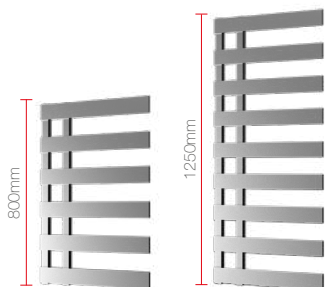

Available Sizes