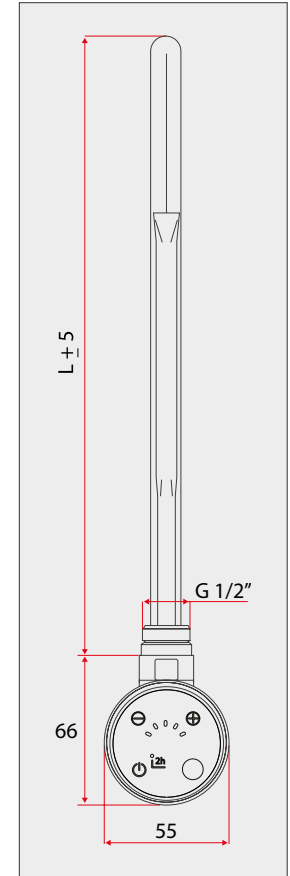

The Thermostatic Electric option comes with an adjustable temperature controller which regulates the temperature of the radiator and can be used with a compatible remote control - see **Page 78** for options.

The elements used in Thermostatic Electric options are rated IPX5.

Product Code	Model	Finish	Price ex VAT.	Price inc VAT.
RXEL-120WTHR-CH	120 Watt Thermostatic All Electric	Chrome	£237	£285
RXEL-200WTHR-CH	200 Watt Thermostatic All Electric	Chrome	£237	£285
RXEL-300WTHR-CH	300 Watt Thermostatic All Electric	Chrome	£237	£285
RXEL-400WTHR-CH	400 Watt Thermostatic All Electric	Chrome	£237	£285
RXEL-600WTHR-CH	600 Watt Thermostatic All Electric	Chrome	£237	£285
RXEL-120WTHR-WH	120 Watt Thermostatic All Electric	White	£237	£285
RXEL-200WTHR-WH	200 Watt Thermostatic All Electric	White	£237	£285
RXEL-300WTHR-WH	300 Watt Thermostatic All Electric	White	£237	£285
RXEL-400WTHR-WH	400 Watt Thermostatic All Electric	White	£237	£285
RXEL-600WTHR-WH	600 Watt Thermostatic All Electric	White	£237	£285
RXEL-120WTHR-BL	120 Watt Thermostatic All Electric	Black	£237	£285
RXEL-200WTHR-BL	200 Watt Thermostatic All Electric	Black	£237	£285
RXEL-300WTHR-BL	300 Watt Thermostatic All Electric	Black	£237	£285
RXEL-400WTHR-BL	400 Watt Thermostatic All Electric	Black	£237	£285
RXEL-600WTHR-BL	600 Watt Thermostatic All Electric	Black	£237	£285