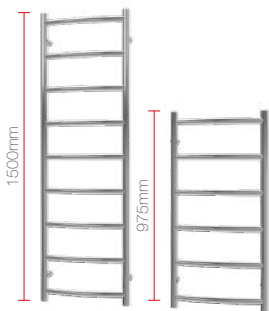

LACUNA

With plenty of drying space, this superb tube in tube towel warmer, with its new flush bracket design will be the perfect addition to your bathroom.

Available Finishes

*Special order - please contact sales office for more information

Available Sizes

Note. Drawings are not to scale - Technical Information on Page 87

Product Code Lacuna	Finish	Sizes (mm)		Tapping Centres (mm)	Output /$\Delta t_{50^{\circ}\text{C}}$ (Watts/BTU)	Dual / Electric	Price (£) ex VAT.	Price (£) inc VAT.
		Height	Width					
RXLA-0975500-SS	Stainless Steel	975	500	465	195/665	200W	£628	£753
RXLA-1500500-SS	Stainless Steel	1500	500	465	296/1009	300W	£880	£1056
RXLA-0975500-BP	Black Pearl	975	500	465	264/900	200W	£418	£501
RXLA-1500500-BP	Black Pearl	1500	500	465	400/1364	400W	£554	£665