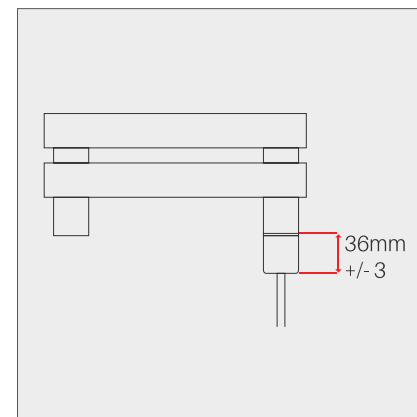

Side View

Important Information:

Internal Operating Temperature Range of towel rail or radiator using this element: 65°C (note: with standard electric elements, the surface temperature of towel rails (specifically chrome plated towel rails) can get hotter than 65°C (up to 70/80°C in some cases) due to various factors (capacity, surface area, material type etc). Consider thermostatic or other regulatory devices if surface temperature could be an issue for you. *Electric radiators should only be fitted in the bathroom by a qualified electrician, in accordance with IEE regulations. They should not be installed within 1.2m's of bath, shower or other wet area.

*Prices to be added to cost of the radiator.