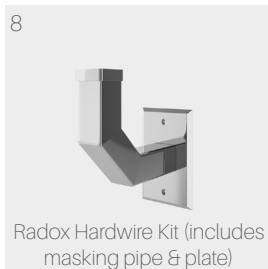

ACCESSORIES

	Product Code	Quantity	Finish	Price ex VAT.	Price inc VAT.
1	RX-PIPEINSTALL-BP	Pair	Black Pearl	£39	£47
2	RX-PIPEINSTALL-CH	Pair	Chrome	£39	£47
3	RX-PIPECOVERSNAP-WH	Pair	White	£11	£13
4	RX-PIPECOVERSNAP-AN	Pair	Anthracite	£11	£13
5	RX-PIPECOVERSNAP-BL	Pair	Black	£11	£13
6	RX-PIPECOVERSNAP-CH	Pair	Chrome	£11	£13
7	RXEL-HRDW01-CH	Each	Chrome	£72	£87
8	RXEL-HRDW02-CH	Each	Chrome	£83	£100
9	T-PIECE BLANK	Each	Chrome	£13	£15
10	RXMH-HOOK	Each	Chrome	£56	£67
11	RXEL-WALLPLATE-WH	Each	White	£84	£101
12	RXEL-WALLPLATE-CH	Each	Chrome	£97	£116
13	RXEL-TIMER-FS	Each	Chrome	£122	£146
14	RXEL-WIFITIMER-FS	Each	White	£155	£186
15	RXEL-DAYTIMER-IR	Each	White	£75	£90
16	RXEL-WEEKTIMER-IR	Each	White	£120	£144