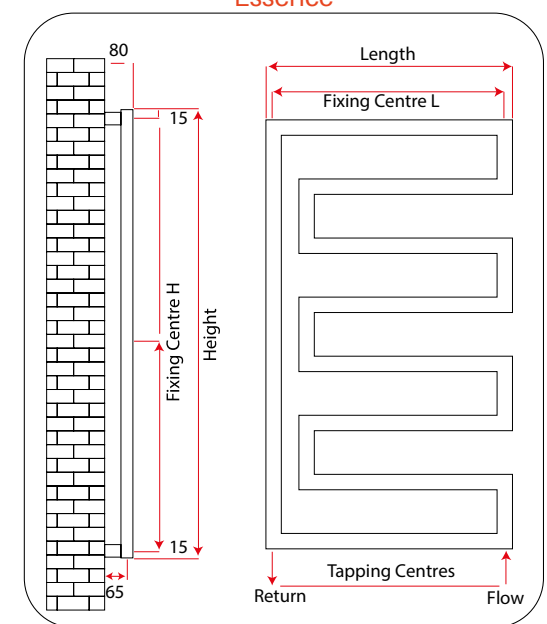

Edwardian (Wall Mounted)

Eros

Essence

Image D	Water Content (L)	Weight (KG)	Tapping Centres +/- 2mm	Fixing Centres (H) +/- 2mm	Fixing Centres (L) +/- 2mm
RXIM-1500535-Offset Mirror	17.8	27.5	610	1458	405
RXIM-1800535-Offset Mirror	21.1	32.5	610	1758	405