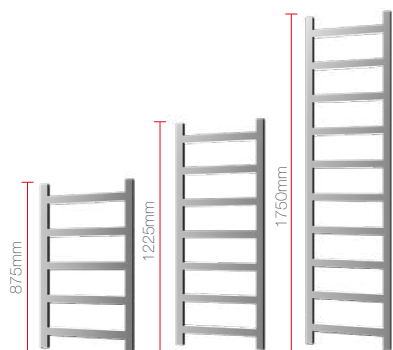

EROS

You'll love this smooth operator with its perfectly sized hanging spaces in a flushed finish. The 40mm x 30mm profiles and ladder style design make the Eros the perfect addition to the modern bathroom.

Available Sizes