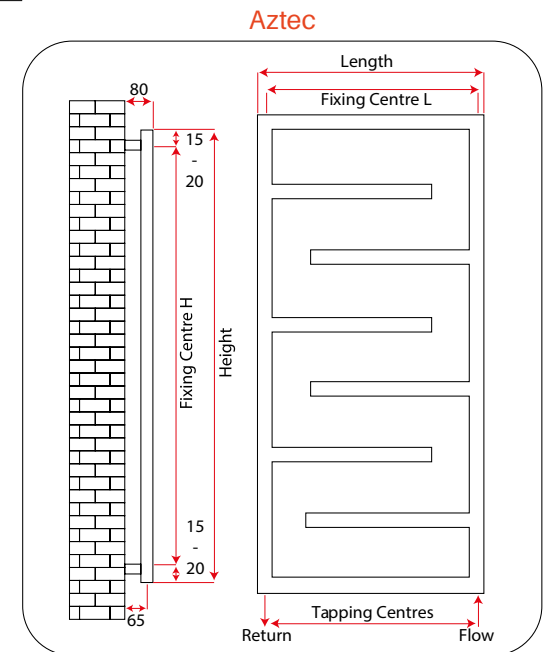

Technical Information - (A-Z)

Apollo	Water Content (L)	Weight (KG)	Tapping Centres +/- 2mm	Fixing Centres (H) +/- 2mm	Fixing Centres (L) +/- 2mm
RXAP-0700500	2.5	6.5	465	540	465
RXAP-1050500	3.7	9.8	465	900	465
RXAP-1400500	4.9	13	465	1260	465
RXAP-0590900	3.1	9.1	865	450	865

Apollo Flex	Water Content (L)	Weight (KG)	Tapping Centres +/- 2mm	Fixing Centres (H) +/- 2mm	Fixing Centres (L) +/- 2mm
RXAF-1400500	5.4	13.6	465	1260	465

Aztec	Water Content (L)	Weight (KG)	Tapping Centres +/- 2mm	Fixing Centres (H) +/- 2mm	Fixing Centres (L) +/- 2mm
RXAZ-0915500	3.95	6.23	460	875	460
RXAZ-1265600	6.08	9.61	560	1225	560
RXAZ-1615600	7.62	12.04	560	1575	560

* Vertical radiator tapping centres are based on use of Radox valves