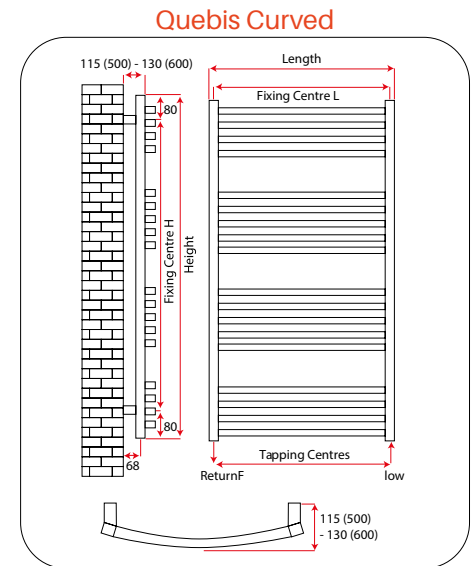

Quebis Curved	Water Content (L)	Weight (KG)	Tapping Centres +/- 2mm	Fixing Centres (H) +/- 2mm	Fixing Centres (L) +/- 2mm
RXQC-0700600	2.74	7.06	555	540	555
RXQC-1100600	4.41	11.42	555	945	555
RXQC-1550600	6.23	11.4	555	1395	555