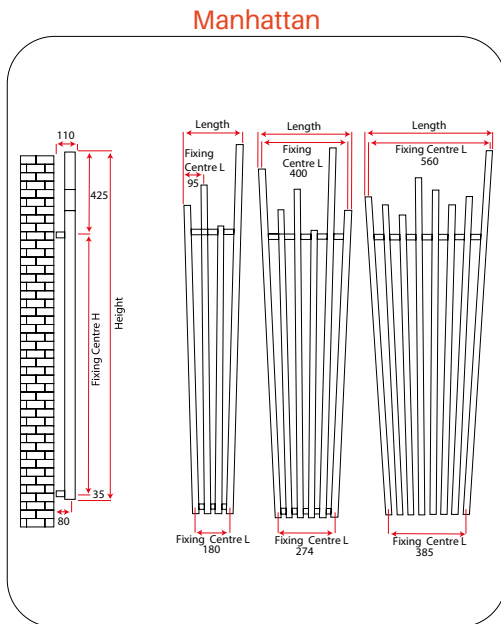

Manhattan	Water Content (L)	Weight (KG)	Tapping Centres +/- 2mm	Fixing Centres (H) +/- 2mm	Fixing Centres (L) +/- 2mm
RXMH-1800285	9.8	13.4	50	1340	95-180
RXMH-1800451	14.8	20.2	50	1340	274-400
RXMH-1800630	19.6	26.8	50	1340	385-560
Maze	Water Content (L)	Weight (KG)	Tapping Centres +/- 2mm	Fixing Centres (H) +/- 2mm	Fixing Centres (L) +/- 2mm
RXMA-0690690	5.8	12.4	500	660	660
Nova	Water Content (L)	Weight (KG)	Tapping Centres +/- 2mm	Fixing Centres (H) +/- 2mm	Fixing Centres (L) +/- 2mm
RXNO-1500420	5.2	17.6	485	1450	360
RXNO-1800420	6.2	20.9	485	1750	360
Linx	Water Content (L)	Weight (KG)	Tapping Centres +/- 2mm	Fixing Centres (H) +/- 2mm	Fixing Centres (L) +/- 2mm
RXLX-0750500	4.8	7.4	50	500	50-100
RXLX-1150500	7.3	11.1	50	900	50-100
RXLX-1550500	9.7	14.9	50	1200	50-100

* Vertical radiator tapping centres are based on use of Radox valves