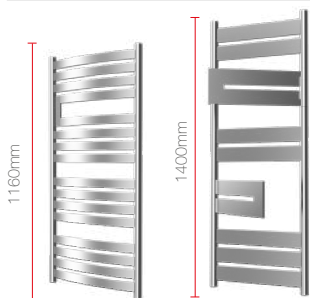

Available Sizes

Note. Drawings are not to scale - Technical Information on Page 83 & 95

Product Code	Product	Finish	Sizes (mm)		Tapping Centres (mm)	Output /Δt50°c (Watts/BTU)	Dual / Electric	Price (£) ex VAT.	Price (£) inc VAT.
			Height	Width					
RXVF-1160560-CH	Vulcan Flex	Chrome	1160	560	525	432 / 1469	300W	£987	£1184
RXAF-1400500-CH	Apollo Flex	Chrome	1400	500	465	564 / 1925	400W	£1208	£1449