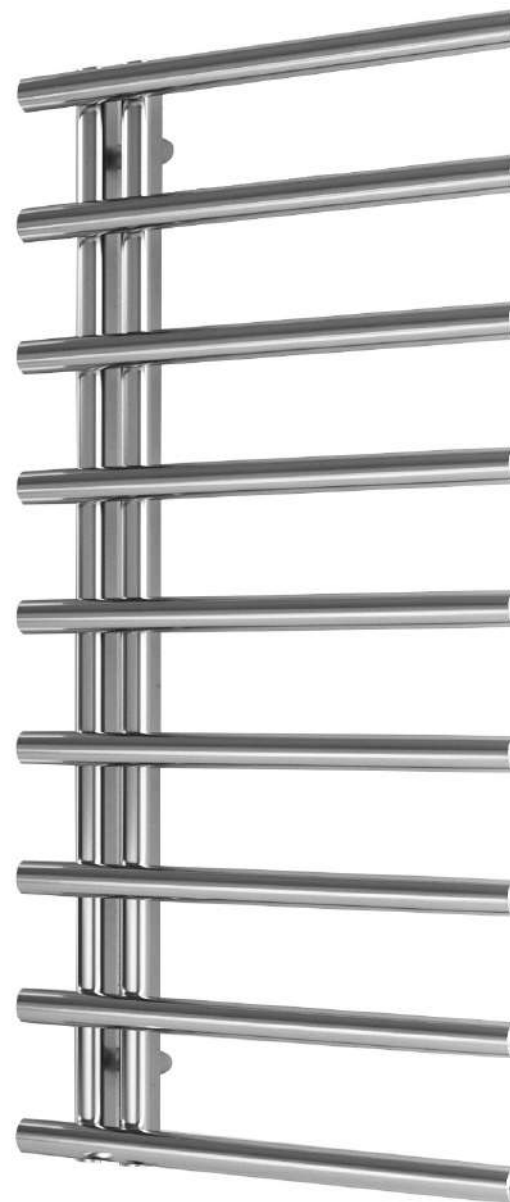

Note. Drawings are not to scale - Technical Information on Page 87

Product Code	Finish	Sizes (mm)		Tapping	Output /Δt50°C	Dual /	Price (£)	Price (£)
Iris		Height	Width	Centres (mm)	(Watts/BTU)	Electric	ex VAT.	inc VAT.
RXIS-0725500-SS	Stainless Steel	723	500	50	350 / 1195	150W	£910	£1092
RXIS-1130500-SS	Stainless Steel	1128	500	50	629 / 2335	300W	£1153	£1383