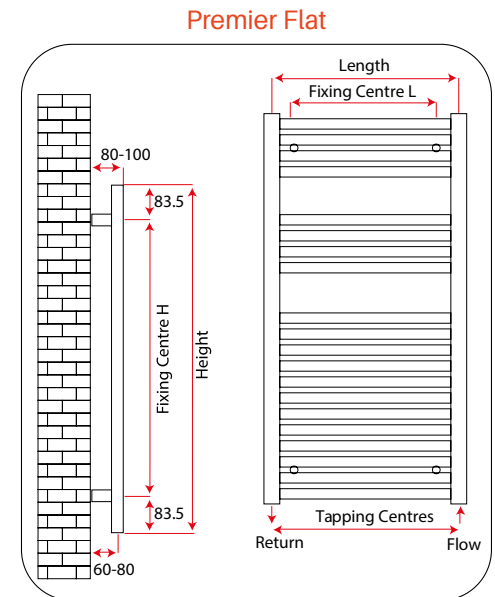

Premier Flat	Water Content (L)	Weight (KG)	Tapping Centres +/- 2mm	Fixing Centres (H) +/- 2mm	Fixing Centres (L) +/- 2mm
RXPS-0600300	2	3.4	250	429	150
RXPS-0800400	3.1	5.2	350	624	250
RXPS-0800500	3.6	6	450	624	350
RXPS-0800600	4.1	6.8	550	624	450
RXPS-1200300	3.8	6.4	250	1014	150
RXPS-1200400	4.6	7.7	350	1014	250
RXSP-1200500	5.4	8.9	450	1014	350
RXPS-1200600	6.1	10.2	550	1014	450
RXPS-1500300	5.4	9.5	250	1326	150
RXPS-1500400	5.8	9.3	350	1326	250
RXPS-1500500	6.7	12.2	450	1326	350
RXPS-1500600	7.7	13.8	550	1326	450
RXPS-1800400	7	11.6	350	1599	250
RXPS-1800500	8.2	13.5	450	1599	350
RXPS-1800600	9.3	15.4	550	1599	450
RXPS-0600600	3.2	5.4	550	429	450
RXPS-0600800	4.0	6.7	750	429	650
RXPS-06001000	4.8	8.1	950	429	850