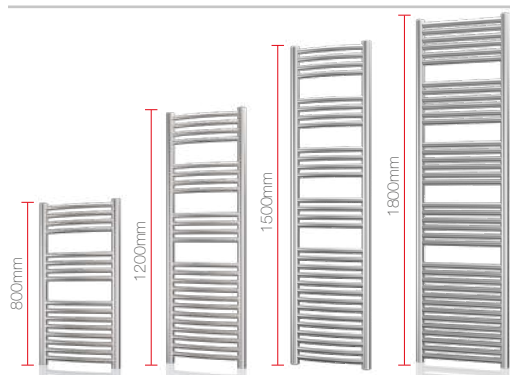

Available Sizes

Note. Drawings are not to scale - Technical Information on Page 90

Product Code	Finish	Sizes (mm)		Tapping Centres (mm)	Output /^t50°c (Watts/BTU)	Dual / Electric	Price (£) ex VAT.	Price (£) inc VAT.
Premier XL Curved		Height	Width					
RXPC-0800500-SS	Stainless Steel	800	500	462	385 / 1313	150W	£381	£457
RXPC-0800600-SS	Stainless Steel	800	600	562	448 / 1528	150W	£419	£503
RXPC-1200500-SS	Stainless Steel	1200	500	462	576 / 1964	300W	£546	£655
RXPC-1200600-SS	Stainless Steel	1200	600	562	671 / 2288	300W	£590	£708
RXPC-1500500-SS	Stainless Steel	1500	500	462	720 / 2455	400W	£624	£748
RXPC-1500600-SS	Stainless Steel	1500	600	562	838 / 2857	400W	£684	£820
RXPC-1800500-SS	Stainless Steel	1800	500	462	881 / 3004	600W	£722	£867
RXPC-1800600-SS	Stainless Steel	1800	600	562	1027 / 3502	600W	£794	£953