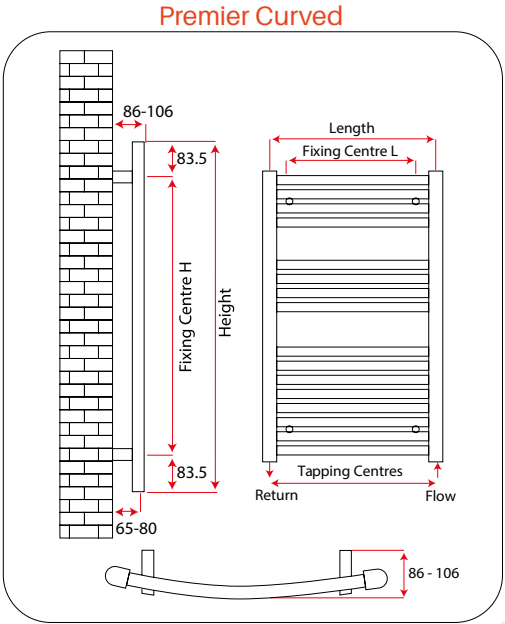

Premier Curved	Water Content (L)	Weight (KG)	Tapping Centres +/- 2mm	Fixing Centres (H) +/- 2mm	Fixing Centres (L) +/- 2mm
RXPC-0800500	3.6	6	450	624	350
RXPC-0800600	4.1	6.8	550	624	450
RXPC-1200500	5.4	8.9	450	1014	350
RXPC-1200600	6.1	10.2	550	1014	450
RXPC-1500500	6.7	12.2	450	1326	350
RXPC-1500600	7.7	13.8	550	1326	450
RXPC-1800500	8.2	13.5	450	1599	350
RXPC-1800600	9.3	15.4	550	1599	450