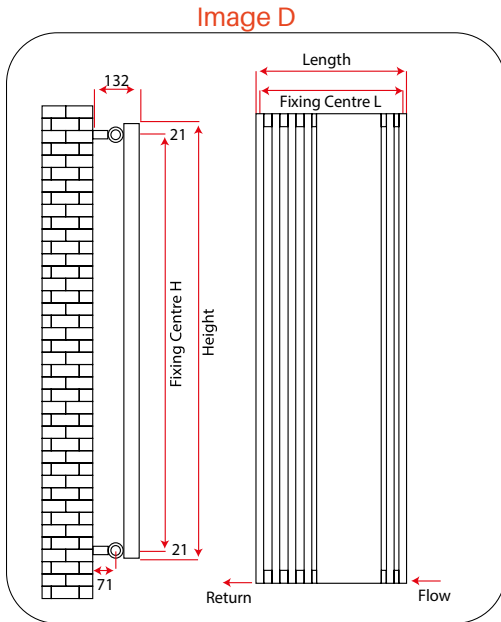

Image D	Water Content (L)	Weight (KG)	Tapping Centres +/- 2mm	Fixing Centres (H) +/- 2mm	Fixing Centres (L) +/- 2mm
RXIM-1500535-Offset Mirror	17.8	27.5	610	1458	405
RXIM-1800535-Offset Mirror	21.1	32.5	610	1758	405

Inka	Water Content (L)	Weight (KG)	Tapping Centres +/- 2mm	Fixing Centres (H) +/- 2mm	Fixing Centres (L) +/- 2mm
RXIK-1700580	15	20	520	1160	520

Iris	Water Content (L)	Weight (KG)	Tapping Centres +/- 2mm	Fixing Centres (H) +/- 2mm	Fixing Centres (L) +/- 2mm
RXIS-0725500	2.3	7.9	50	540	50
RXIS-1130500	3.5	12	50	945	50

Lacuna	Water Content (L)	Weight (KG)	Tapping Centres +/- 2mm	Fixing Centres (H) +/- 2mm	Fixing Centres (L) +/- 2mm
RXLA-0975500	3.8	5.8	465	700	465
RXLA1500500	5.7	8.8	465	1225	465