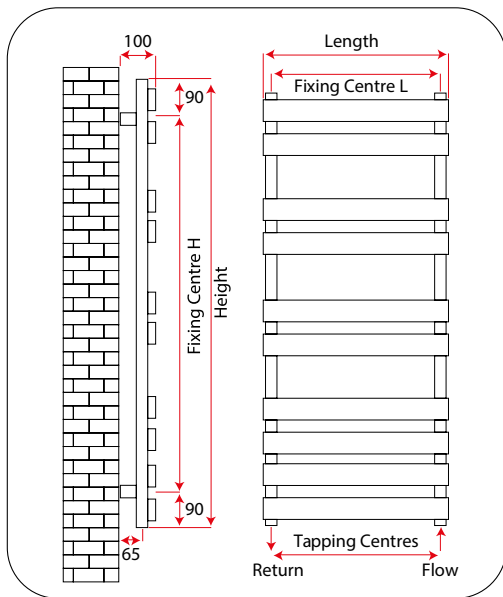

Torro	Water Content (L)	Weight (KG)	Tapping Centres +/- 2mm	Fixing Centres (H) +/- 2mm	Fixing Centres (L) +/- 2mm
RXTO-0900500	4.9	12.5	460	630	460
RXTO-1170500	6.2	15.8	460	900	460
RXTO-1440500	7.5	19	460	1170	460

Vertica D	Water Content (L)	Weight (KG)	Tapping Centres +/- 2mm	Fixing Centres (H) +/- 2mm	Fixing Centres (L) +/- 2mm
RXVD-1500535	17.8	27.5	610	1458	405
RXVD-1800535	21.1	32.5	610	1758	405

Vulcan Flex	Water Content (L)	Weight (KG)	Tapping Centres +/- 2mm	Fixing Centres (H) +/- 2mm	Fixing Centres (L) +/- 2mm
RXVF-1160560	4.16	12	525	960	525

Torro