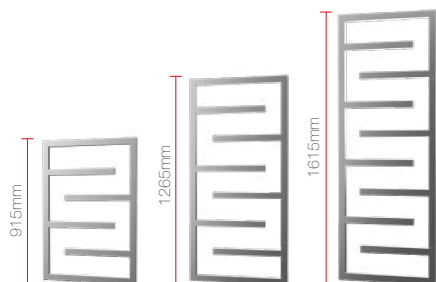

Available Sizes