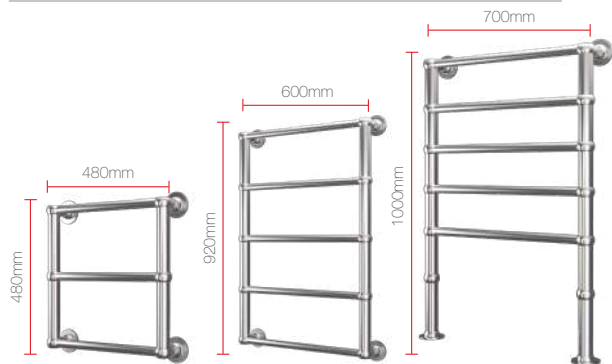

EDWARDIAN

Introducing a touch of 'Upper Class'. Add the authentic traditional look to your bathroom with a wall or floor mounted ball jointed towel rails.

Available Finishes

*Special order - please contact sales office for more information

Available Sizes

*1000mm x 700mm Floor Standing Shown Here

Note. Drawings are not to scale - Technical Information on Page 84 & 85

Product Code Edwardian	Finish	Sizes (mm) Height Width		Tapping Centres (mm)	Output /t50°C (Watts/BTU)	Dual / Electric	Price (£) ex VAT.	Price (£) inc VAT.
RXED-0480480-CH (Wall Mounted)	Chrome	480	480	430	93 / 317	100W	£419	£503
RXED-0920600-CH (Wall Mounted)	Chrome	920	600	550	162 / 552	150W	£546	£655
RXED-1000700-CH (Floor Mounted)	Chrome	1000	700	525	163 / 556	200W	£590	£708