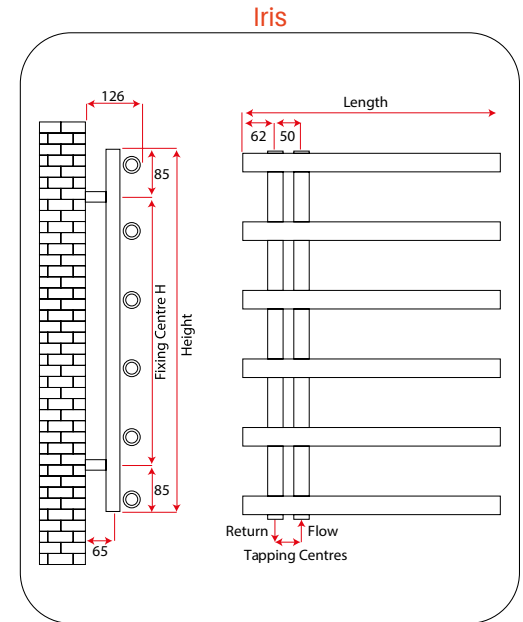

Image D	Water Content (L)	Weight (KG)	Tapping Centres +/- 2mm	Fixing Centres (H) +/- 2mm	Fixing Centres (L) +/- 2mm
RXIM-1500535-Offset Mirror	17.8	27.5	610	1458	405
RXIM-1800535-Offset Mirror	21.1	32.5	610	1758	405

Inka	Water Content (L)	Weight (KG)	Tapping Centres +/- 2mm	Fixing Centres (H) +/- 2mm	Fixing Centres (L) +/- 2mm
RXIK-1700580	15	20	520	1160	520

Iris	Water Content (L)	Weight (KG)	Tapping Centres +/- 2mm	Fixing Centres (H) +/- 2mm	Fixing Centres (L) +/- 2mm
RXIS-0725500	2.3	7.9	50	540	50
RXIS-1130500	3.5	12	50	945	50

Lacuna	Water Content (L)	Weight (KG)	Tapping Centres +/- 2mm	Fixing Centres (H) +/- 2mm	Fixing Centres (L) +/- 2mm
RXLA-0975500	3.8	5.8	465	700	465
RXLA1500500	5.7	8.8	465	1225	465