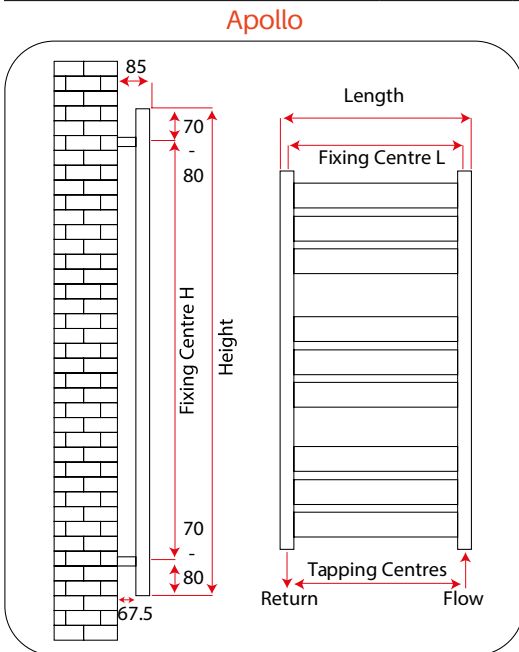

Technical Information - (A-Z)

Apollo	Water Content (L)	Weight (KG)	Tapping Centres +/- 2mm	Fixing Centres (H) +/- 2mm	Fixing Centres (L) +/- 2mm
RXAP-0700500	2.5	6.5	465	540	465
RXAP-1050500	3.7	9.8	465	900	465
RXAP-1400500	4.9	13	465	1260	465
RXAP-0590900	3.1	9.1	865	450	865

Apollo Flex	Water Content (L)	Weight (KG)	Tapping Centres +/- 2mm	Fixing Centres (H) +/- 2mm	Fixing Centres (L) +/- 2mm
RXAF-1400500	5.4	13.6	465	1260	465

Aztec	Water Content (L)	Weight (KG)	Tapping Centres +/- 2mm	Fixing Centres (H) +/- 2mm	Fixing Centres (L) +/- 2mm
RXAZ-0915500	3.95	6.23	460	875	460
RXAZ-1265600	6.08	9.61	560	1225	560
RXAZ-1615600	7.62	12.04	560	1575	560

* Vertical radiator tapping centres are based on use of Radox valves