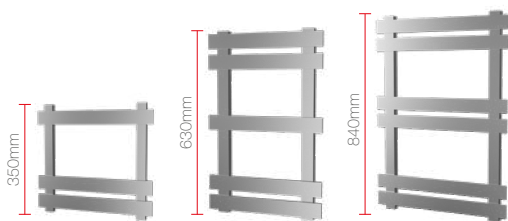

## Available Sizes

Note. Drawings are not to scale - Technical Information on Page 89

Product Code	Finish	Sizes (mm)		Tapping Centres (mm)	Output /t50°C (Watts/BTU)	Dual / Electric	Price (£) ex VAT.	Price (£) inc VAT.
Octagon		Height	Width					
RXOC-03500400-SS	Stainless Steel	350	400	300	82 / 280	100W	£370	£444
RXOC-06300300-SS	Stainless Steel	630	300	200	117 / 400	120W	£458	£549
RXOC-06300400-SS	Stainless Steel	630	400	300	140 / 478	120W	£513	£616
RXOC-08400600-SS	Stainless Steel	840	600	500	232 / 793	150W	£634	£761