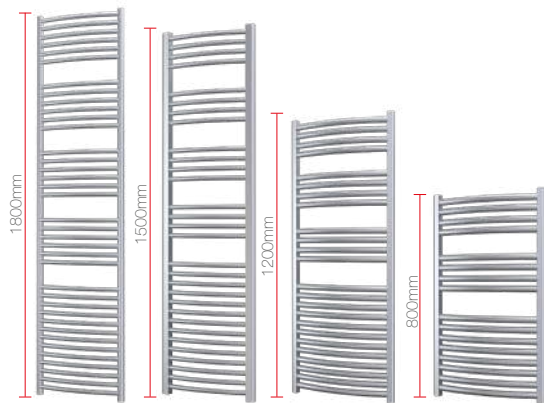

Available Sizes

Note. Drawings are not to scale - Technical Information on Page 89