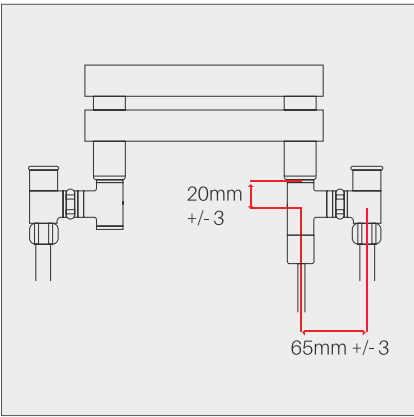

Standard Summer Heating Dual Fuel Kit: to be added to chosen towel rail

Summer Heating Dual Fuel kits enable you to use your towel rail on your central heating system or as an electric option, when the central heating is not being used. Simply ask your fitter for operating instructions.

The cost of your chosen Dual Fuel option should be added to the cost of the radiator. Radiator valves will also be required for Dual Fuel Radiators (please see pages 76 & 77).

The Standard Dual Fuel option does not come with an adjustable control. We recommend employing the use of a wall plate controller, so that you are able to adjust the output of your radiator.

The elements used in standard Dual Fuel options are rated IP55.

Product Code	Model	Finish	Price ex VAT.	Price inc VAT.
RXDF-100WSTD	100 Watt Standard Summer Heating Dual Fuel Kit	Standard	£83	£100
RXDF-120WSTD	120 Watt Standard Summer Heating Dual Fuel Kit	Standard	£83	£100
RXDF-150WSTD	150 Watt Standard Summer Heating Dual Fuel Kit	Standard	£83	£100
RXDF-200WSTD	200 Watt Standard Summer Heating Dual Fuel Kit	Standard	£83	£100
RXDF-300WSTD	300 Watt Standard Summer Heating Dual Fuel Kit	Standard	£83	£100
RXDF-400WSTD	400 Watt Standard Summer Heating Dual Fuel Kit	Standard	£83	£100
RXDF-500WSTD	500 Watt Standard Summer Heating Dual Fuel Kit	Standard	£83	£100
RXDF-600WSTD	600 Watt Standard Summer Heating Dual Fuel Kit	Standard	£83	£100