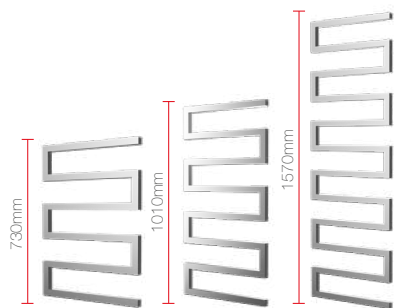

## Available Sizes

Note. Drawings are not to scale - Technical Information on Page 83

Product Code Aztec	Finish	Sizes (mm) Height Width	Tapping Centres (mm)	Output / $\Delta t50^{\circ}\text{C}$ (Watts/BTU)	Dual / Electric	Price (£) ex VAT.	Price (£) inc VAT.
RXAZ-0915500-CH	Chrome	915 500	460	226 / 772	150W	£551	£662
RXAZ-1265600-CH	Chrome	1265 600	560	303 / 1032	300W	£662	£794
RXAZ-1615600-CH	Chrome	1615 600	560	379 / 1293	400W	£783	£940
RXAZ-0915500-SS	Stainless Steel	915 500	460	247 / 842	150W	£634	£761
RXAZ-1265600-SS	Stainless Steel	1265 600	560	330 / 1127	300W	£756	£907
RXAZ-1615600-SS	Stainless Steel	1615 600	560	414 / 1412	400W	£877	£1052

## Available Sizes

Note. Drawings are not to scale - Technical Information on Page 94

\*This radiator is reversible. The valves fit into the side ends of the radiator.

Product Code	Finish	Sizes (mm)		Tapping	Output /t50°C	Dual /	Price (£)	Price (£)
Serpentine		Height	Width	Centres (mm)	(Watts/BTU)	Electric	ex VAT.	inc VAT.
RXSP-0730500-CH	Chrome	730	500	700	148 / 505	N/A	£403	£484
RXSP-1010500-CH	Chrome	1010	500	980	245 / 836	N/A	£485	£582
RXSP-1570500-CH	Chrome	1570	500	1540	470 / 1603	N/A	£639	£767
RXSP-0730500-SS	Stainless Steel	730	500	700	178 / 608	N/A	£431	£517
RXSP-1010500-SS	Stainless Steel	1010	500	980	294 / 1003	N/A	£513	£616
RXSP-1570500-SS	Stainless Steel	1570	500	1540	560 / 1910	N/A	£744	£893
RXSP-0730500-BL	Matt Black	730	500	700	186 / 636	N/A	£403	£484
RXSP-1010500-BL	Matt Black	1010	500	980	308 / 1053	N/A	£485	£582
RXSP-1570500-BL	Matt Black	1570	500	1540	592 / 2019	N/A	£639	£767