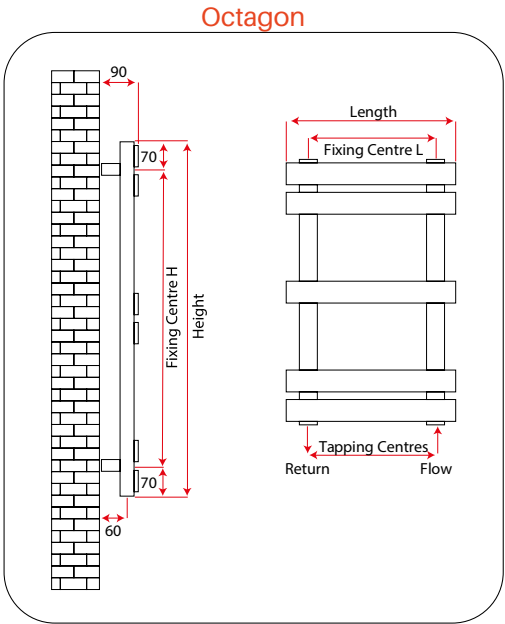

Octagon	Water Content (L)	Weight (KG)	Tapping Centres +/- 2mm	Fixing Centres (H) +/- 2mm	Fixing Centres (L) +/- 2mm
RXOC-0350400	0.9	2.6	300	210	300
RXOC-0630300	1.4	3.7	200	490	200
RXOC-0630400	1.6	4.4	300	490	300
RXOC-0840600	4.0	12.6	500	700	500