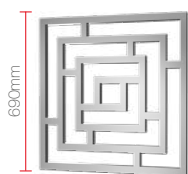

Available Sizes

Note. Drawings are not to scale - Technical Information on Page 88