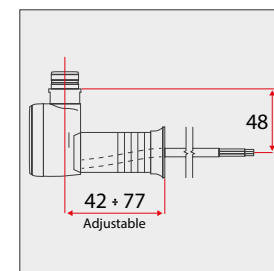

The Thermostatic Dual Fuel option comes with an adjustable temperature control which regulates the temperature of the radiator and can be used with a compatible remote control – see [Pages 78](#) for options.

The elements used in Thermostatic Dual Fuel options are rated IPX5.

Product Code	Model	Finish	Price ex VAT.	Price inc VAT.
RXDF-120WTHR-CH	120 Watt Thermostatic Dual Fuel Kit	Chrome	£198	£238
RXDF-200WTHR-CH	200 Watt Thermostatic Dual Fuel Kit	Chrome	£198	£238
RXDF-300WTHR-CH	300 Watt Thermostatic Dual Fuel Kit	Chrome	£198	£238
RXDF-400WTHR-CH	400 Watt Thermostatic Dual Fuel Kit	Chrome	£198	£238
RXDF-600WTHR-CH	600 Watt Thermostatic Dual Fuel Kit	Chrome	£198	£238
RXDF-120WTHR-WH	120 Watt Thermostatic Dual Fuel Kit	White	£198	£238
RXDF-200WTHR-WH	200 Watt Thermostatic Dual Fuel Kit	White	£198	£238
RXDF-300WTHR-WH	300 Watt Thermostatic Dual Fuel Kit	White	£198	£238
RXDF-400WTHR-WH	400 Watt Thermostatic Dual Fuel Kit	White	£198	£238
RXDF-600WTHR-WH	600 Watt Thermostatic Dual Fuel Kit	White	£198	£238
RXDF-120WTHR-BL	120 Watt Thermostatic Dual Fuel Kit	Black	£198	£238
RXDF-200WTHR-BL	200 Watt Thermostatic Dual Fuel Kit	Black	£198	£238
RXDF-300WTHR-BL	300 Watt Thermostatic Dual Fuel Kit	Black	£198	£238
RXDF-400WTHR-BL	400 Watt Thermostatic Dual Fuel Kit	Black	£198	£238
RXDF-600WTHR-BL	600 Watt Thermostatic Dual Fuel Kit	Black	£198	£238