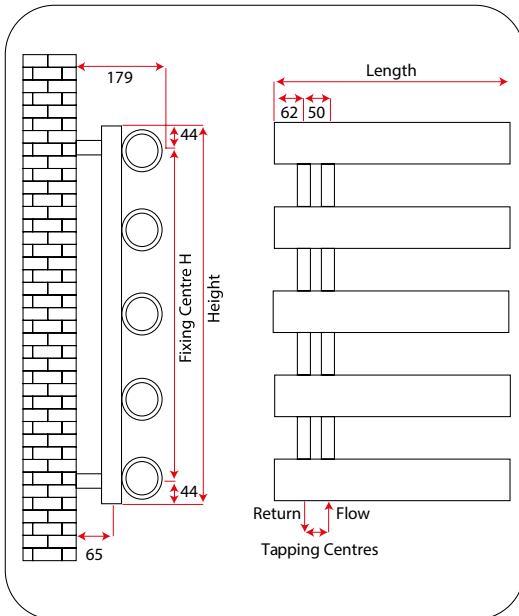

Cannon	Water Content (L)	Weight (KG)	Tapping Centres +/- 2mm	Fixing Centres (H) +/- 2mm	Fixing Centres (L) +/- 2mm
RXCA-0800500	5.23	21.34	50	534	50
RXCA-1156500	7.38	29.97	50	712	50

Dora	Water Content (L)	Weight (KG)	Tapping Centres +/- 2mm	Fixing Centres (H) +/- 2mm	Fixing Centres (L) +/- 2mm
RXDO-0810500	2.7	7.5	100	584	100
RXDO-1250500	4.2	11.4	100	1022	100

Edwardian Floor	Water Content (L)	Weight (KG)	Tapping Centres +/- 2mm	Fixing Centres (H) +/- 2mm	Fixing Centres (L) +/- 2mm
RXED-1000700	2.8	5.7	525	983	650

Cannon