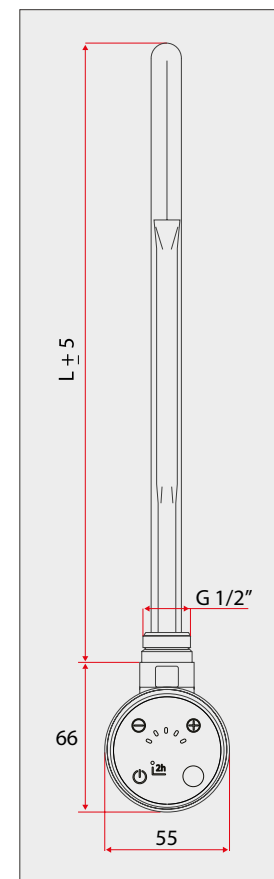

The Thermostatic Dual Fuel option comes with an adjustable temperature control which regulates the temperature of the radiator and can be used with a compatible remote control – see [Pages 78](#) for options.

The elements used in Thermostatic Dual Fuel options are rated IPX5.

Product Code	Model	Finish	Price ex VAT.	Price inc VAT.
RXDF-120WTHR-CH	120 Watt Thermostatic Dual Fuel Kit	Chrome	£198	£238
RXDF-200WTHR-CH	200 Watt Thermostatic Dual Fuel Kit	Chrome	£198	£238
RXDF-300WTHR-CH	300 Watt Thermostatic Dual Fuel Kit	Chrome	£198	£238
RXDF-400WTHR-CH	400 Watt Thermostatic Dual Fuel Kit	Chrome	£198	£238
RXDF-600WTHR-CH	600 Watt Thermostatic Dual Fuel Kit	Chrome	£198	£238
RXDF-120WTHR-WH	120 Watt Thermostatic Dual Fuel Kit	White	£198	£238
RXDF-200WTHR-WH	200 Watt Thermostatic Dual Fuel Kit	White	£198	£238
RXDF-300WTHR-WH	300 Watt Thermostatic Dual Fuel Kit	White	£198	£238
RXDF-400WTHR-WH	400 Watt Thermostatic Dual Fuel Kit	White	£198	£238
RXDF-600WTHR-WH	600 Watt Thermostatic Dual Fuel Kit	White	£198	£238
RXDF-120WTHR-BL	120 Watt Thermostatic Dual Fuel Kit	Black	£198	£238
RXDF-200WTHR-BL	200 Watt Thermostatic Dual Fuel Kit	Black	£198	£238
RXDF-300WTHR-BL	300 Watt Thermostatic Dual Fuel Kit	Black	£198	£238
RXDF-400WTHR-BL	400 Watt Thermostatic Dual Fuel Kit	Black	£198	£238
RXDF-600WTHR-BL	600 Watt Thermostatic Dual Fuel Kit	Black	£198	£238