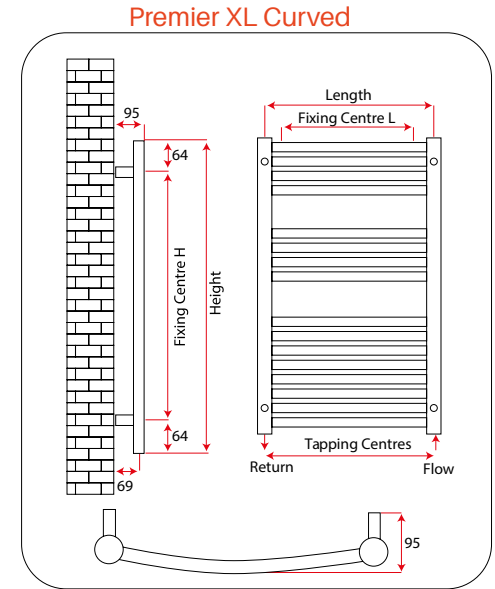

Premier XL Curved	Water Content (L)	Weight (KG)	Tapping Centres +/- 2mm	Fixing Centres (H) +/- 2mm	Fixing Centres (L) +/- 2mm
RXPC- 0800500	3.5	6.1	462	678	462
RXPC- 0800600	3.9	6.9	562	678	562
RXPC- 1200500	5.2	9	462	1072	462
RXPC- 1200600	5.9	10.3	562	1072	562
RXPC- 1200600	6.7	12.2	462	1372	462
RXPC- 1500600	7.7	13.8	562	1372	562
RXPC- 1800500	7.9	13.7	462	1672	462
RXPC- 1800600	9	15.6	562	1672	562