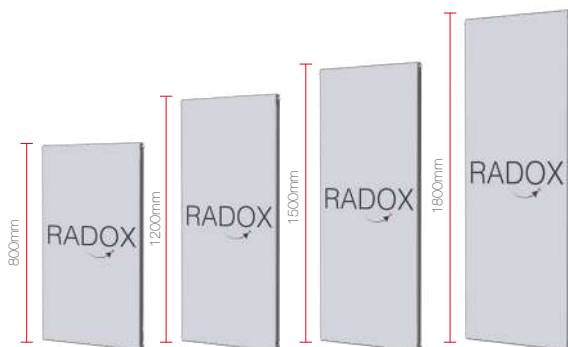

QUARTZ EXCLUSIVE

The Quartz Exclusive radiators, much like the Quartz, are unique glass fronted radiators. They too provide warmth, colour and functionality to any room of the house. Unique to the Quartz Exclusive range is the introduction of a frameless design.

- *Horizontal Mounting available on request, please ask at point of order.
- *Minor colour variations may occur in final product.
- *Capable of having one optional towel bar fitted.
- *If further towel bars are required, please ask at point of order.
- *Quartz finishes have a 3 week lead time.

Available Finishes

- *Please refer to page 5 to select from the extensive range of glass finishes.

Available Sizes

Note. Drawings are not to scale - Technical Information on Page 92