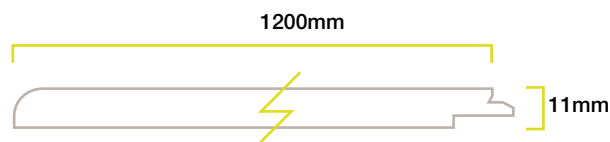

flexible panel sizes

Our range of Nuance panels gives real flexibility to shape the perfect bathroom. The postformed panels and the standard tongue and groove panels can be linked together to create walk-in wetrooms and work with any shower enclosure. And you can finish a wall wherever you please with the versatile 160mm finishing panel. Here we show you what's on offer.

Postformed panels

The most versatile of our panels for shower enclosures and bath panels.

Features one finished radius edge and one tongue to link to T&G panels.

Size 2420 x 1200mm one finished radius edge and one tongue.

Available in 33 ex-stock designs.