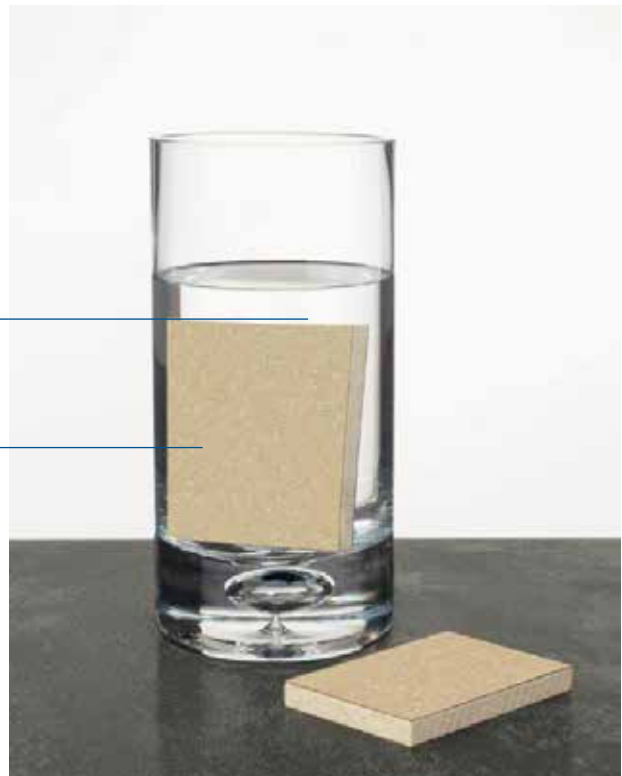

100% waterproof

With Nuance you can be 100% confident that our panels are 100% waterproof - that's because our panels are uniquely manufactured using a synthetic, homogenous core that is 100% impervious to water.

Add to that the high-performance laminate surface, plus installation with our waterproof adhesive and sealant, BB Complete, and you have a shower area that is guaranteed for 15 years to cope with thousands of hours of showering.

Pictured right: Soft Mazzarino wall panelling in quarry texture.

100% waterproof: Core is totally impervious to water and will not swell or degrade

High design & quality: Surface offers exceptional performance and easy maintenance