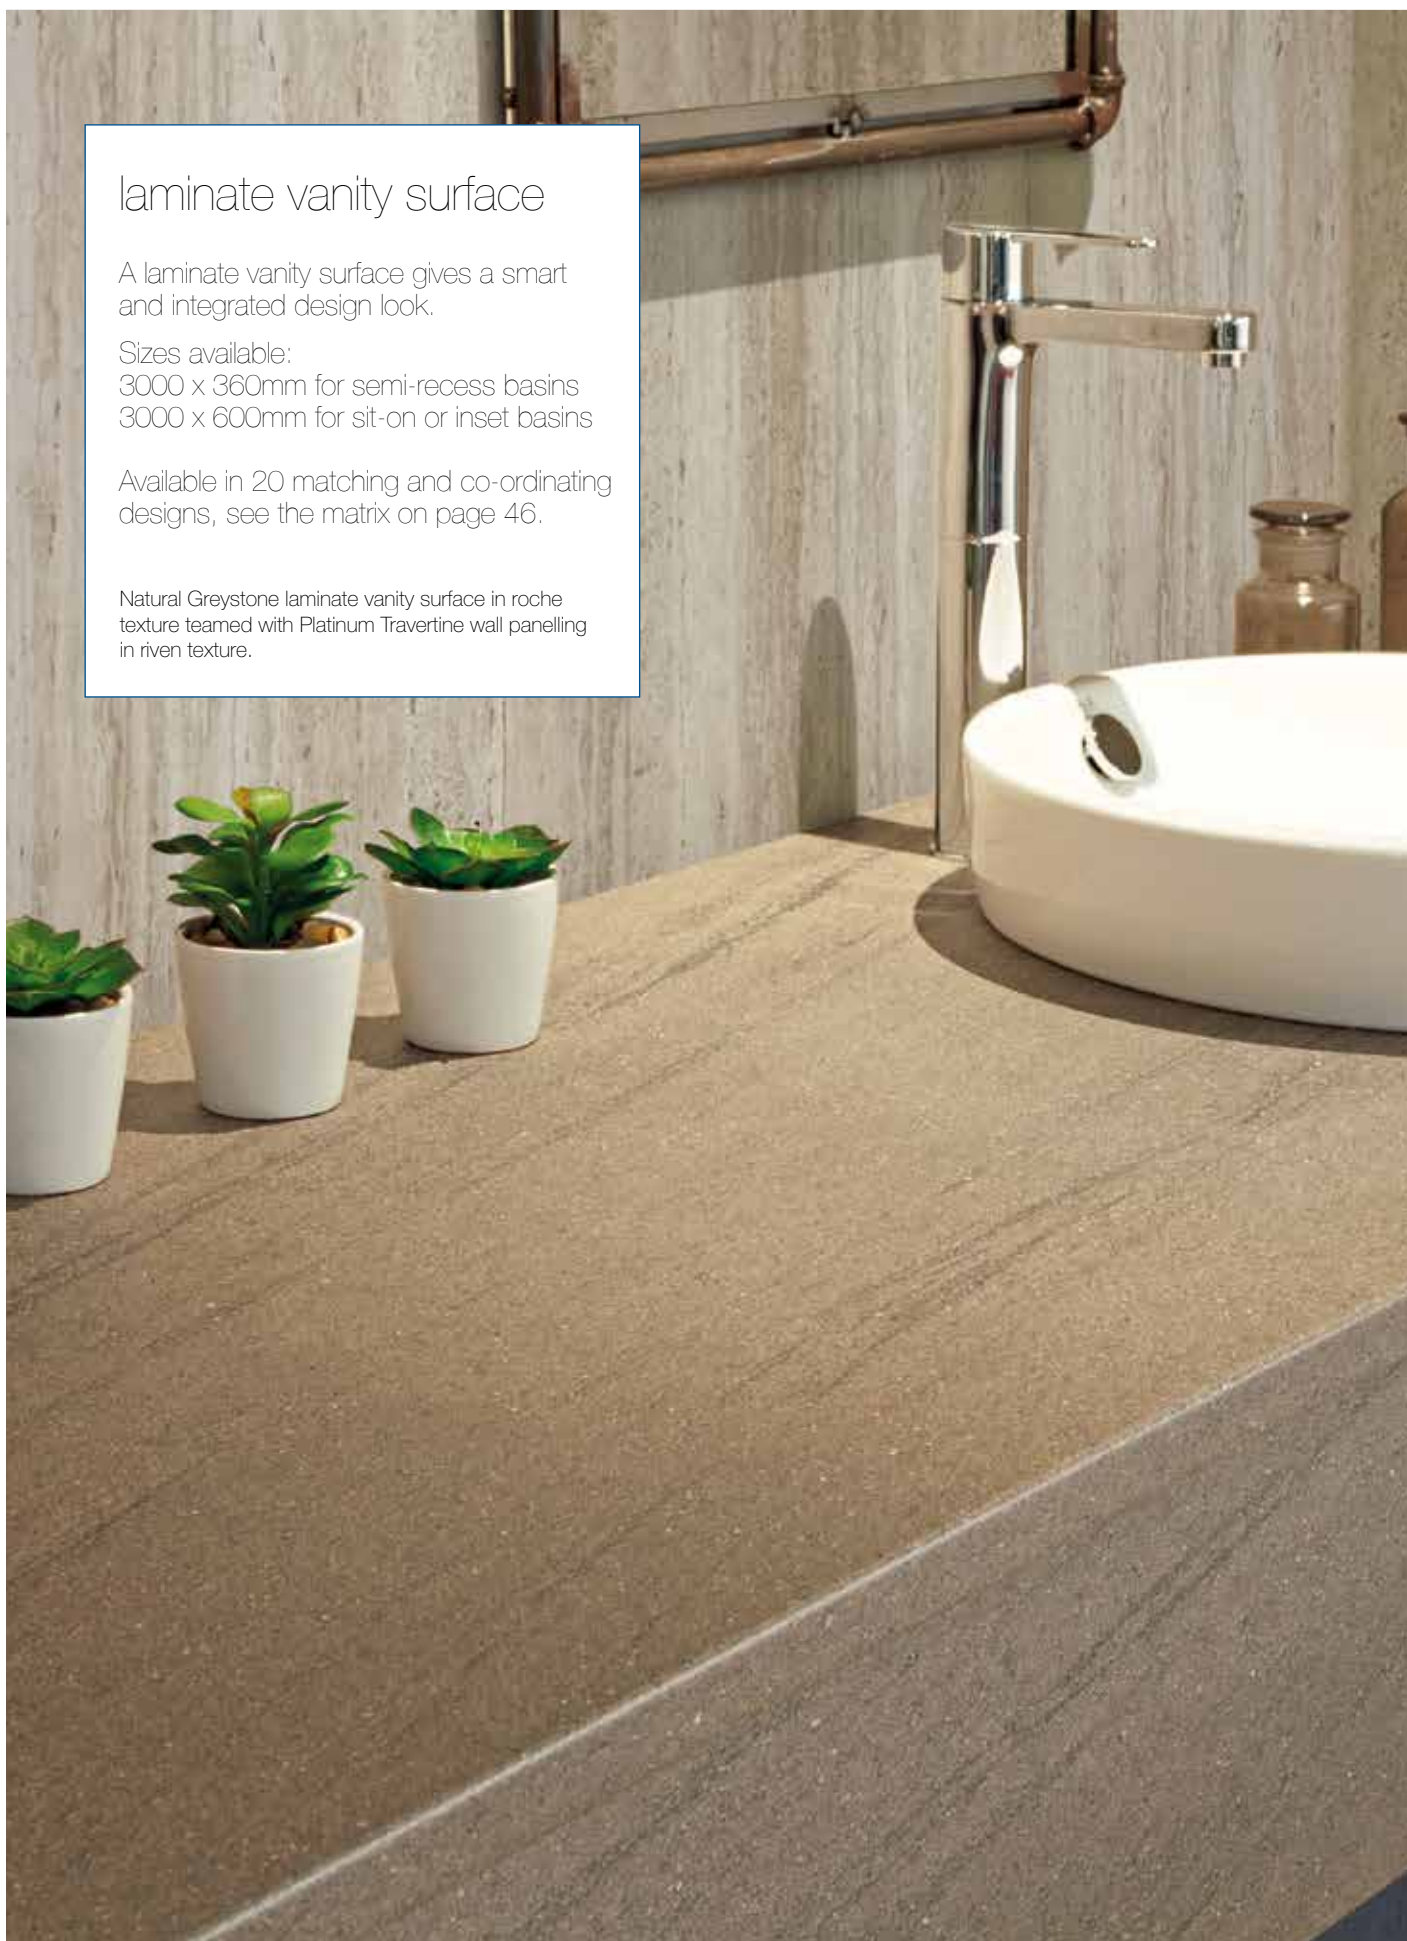

laminated vanity surface

A laminated vanity surface gives a smart and integrated design look.

Sizes available:
3000 x 360mm for semi-recess basins
3000 x 600mm for sit-on or inset basins

Available in 20 matching and co-ordinating designs, see the matrix on page 46.

Natural Greystone laminated vanity surface in roche texture teamed with Platinum Travertine wall panelling in riven texture.