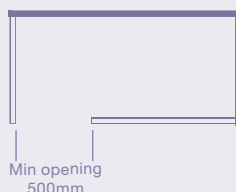

Technical Drawing

Please Note: Images are for illustrative purposes only. Please refer to the installation guide when fitting the product.

All products priced based on mirrored chrome finish. Please clearly outline any additions to your order.