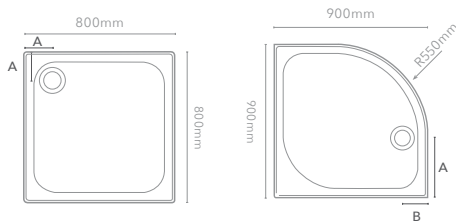

Square Tray

Size	Waste Position (A)	Waste Position (B)
760	147	
800	147	
900	147	

Quadrant Tray

Size	Waste Position (A)	Waste Position (B)
800	250	130
900	350	130
1000	350	130