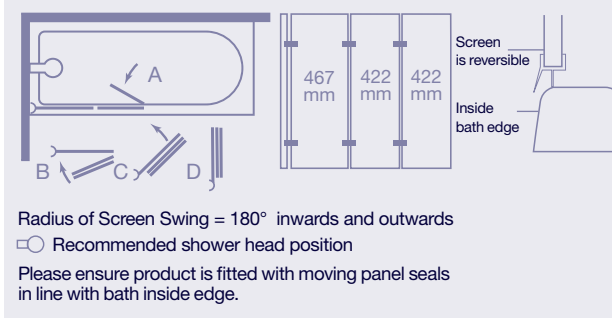

1500 MM HEIGHT
8 MM GLASS THICKNESS
LIFETIME GUARANTEE
MERSHIELD STAYCLEAR

2 PANEL FOLDING BATH SCREEN

Product Information

Size	Code	Panels	Price £ Exc. VAT	Price £ Inc. VAT
1100x1500	MB8	2	491.32	589.58