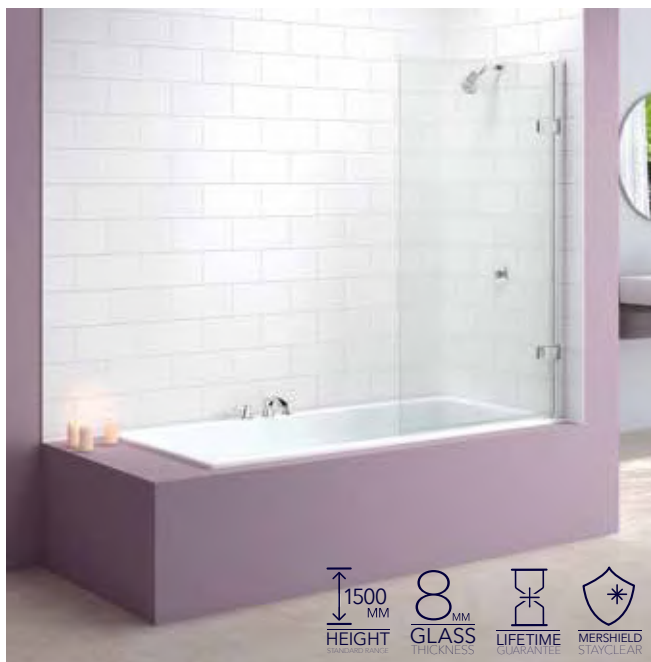

HINGED BATH SCREEN

Product Information

Size	Code	Panels	Price £ Exc. VAT	Price £ Inc. VAT
850x1500	MB6	1	405.29	486.35