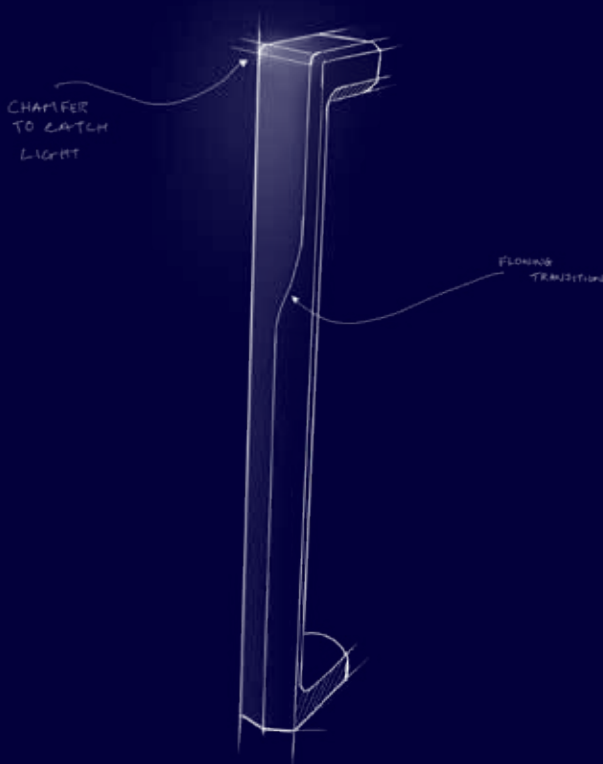

Prepare to fall in love with its smooth flowing curves, crisp contemporary lines and flawless, frameless details.