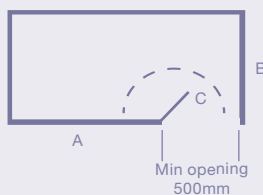

Technical Drawing