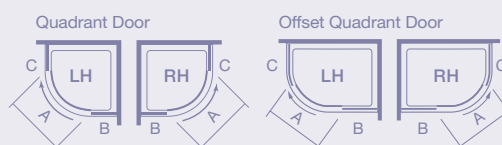

Select Door Handling

Please Note: Images are for illustrative purposes only. Please refer to the installation guide when fitting the product.

All products priced based on mirrored chrome finish. Please clearly outline any additions to your order.