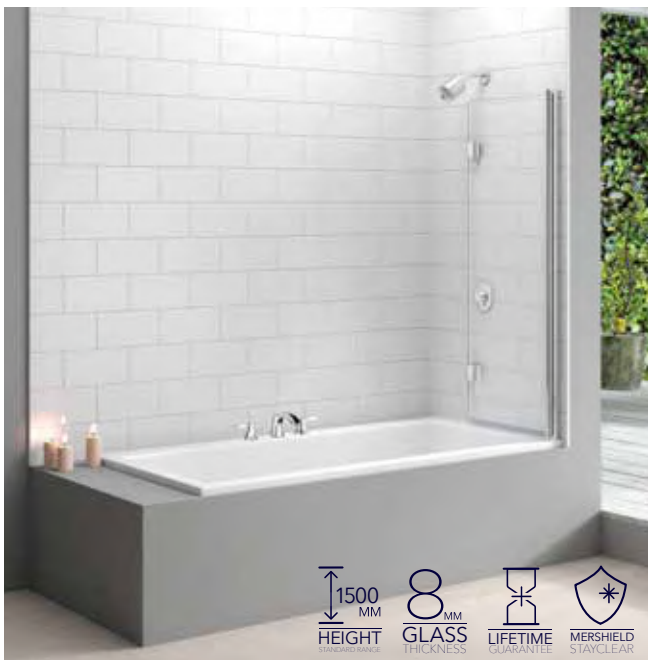

1500 MM HEIGHT
8 MM GLASS THICKNESS
LIFETIME GUARANTEE
MERSHIELD STAYCLEAR

2 PANEL FOLDING BATH SCREEN

Product Information

Size	Code	Panels	Price £ Exc. VAT	Price £ Inc. VAT
1100x1500	MB8	2	491.32	589.58