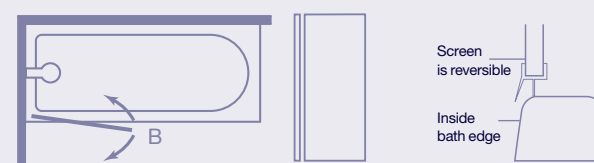

Door Swing: 90° in and out
B: Radius of Screen Swing = 733mm

○ Recommended shower head position

Please ensure product is fitted with moving panel seals in line with bath inside edge.