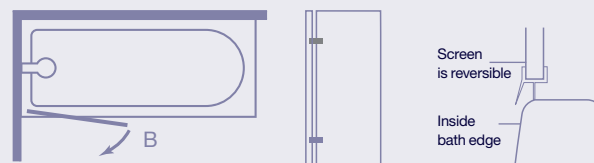

Door Swing: 90° outward swing only
B: Radius of Screen Swing = 810mm

○ Recommended shower head position

Please ensure product is fitted with moving panel seals in line with bath inside edge.