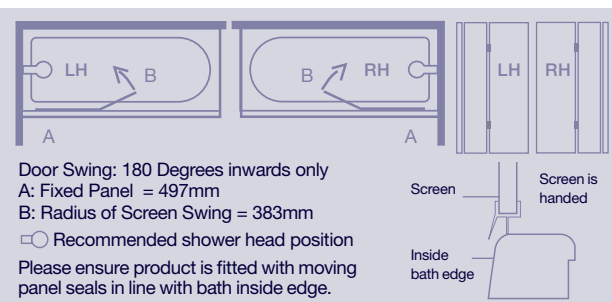

2 PANEL HINGED BATH SCREEN

Product Information

Size	Code	Panels	Price £ Exc. VAT	Price £ Inc. VAT
900x1500	MB7 (L)	2	494.00	592.80
900x1500	MB7 (R)	2	494.00	592.80