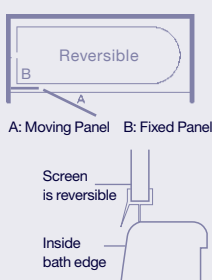

Select Hinge Colour

Frame & Handle	Price £ Exc. VAT	Price £ Inc. VAT
Mirrored Chrome	-	-
Polished Nickel	208.00	249.60

Please ensure product is fitted with moving panel seals in line with bath inside edge.