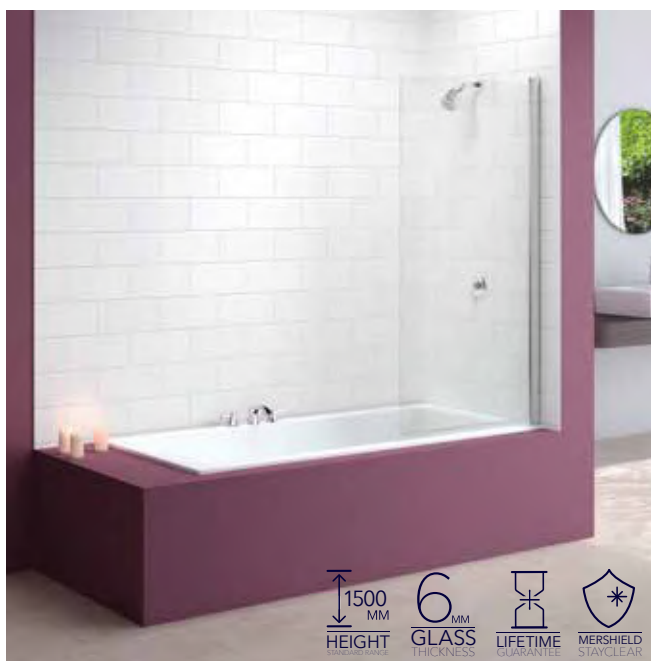

○ Recommended shower head position

Please ensure product is fitted with moving panel seals in line with bath inside edge. This product comes with two glass shelves.