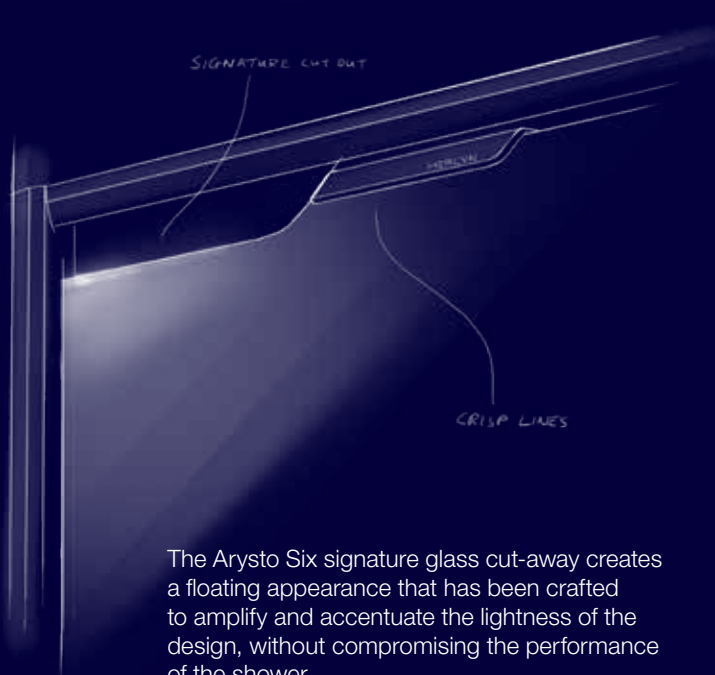

## DESIGNER FEATURES

Our outstanding ARYSTO SIX range has been expertly crafted to guarantee you the ultimate showering experience.

The ARYSTO SIX designer solid chrome handle gives additional weight and solid feeling to the door.

Prepare to fall in love with its smooth flowing curves, crisp contemporary lines and flawless, frameless details.

The Arysto Six signature glass cut-away creates a floating appearance that has been crafted to amplify and accentuate the lightness of the design, without compromising the performance of the shower.