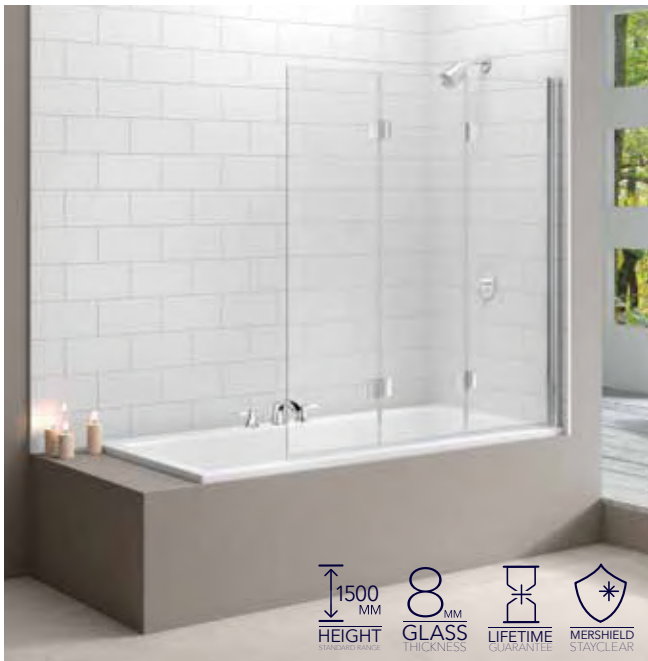

## Select Hinge Colour

Frame & Handle	Price £ Exc. VAT	Price £ Inc. VAT
Mirrored Chrome	-	-
Polished Nickel	<b>208.00</b>	<b>249.60</b>

Please ensure product is fitted with moving panel seals in line with bath inside edge.