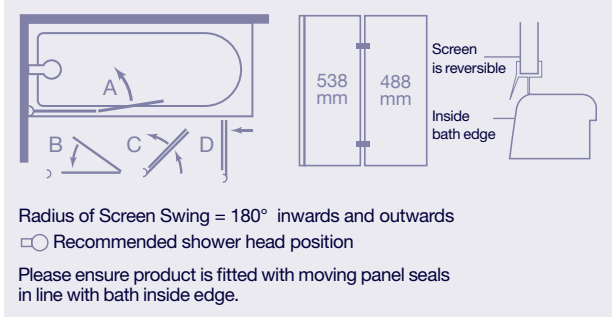

1500 MM HEIGHT
8 MM GLASS THICKNESS
LIFETIME GUARANTEE
MERSHIELD STAYCLEAR

3 PANEL FOLDING BATH SCREEN

Product Information

Size	Code	Panels	Price £ Exc. VAT	Price £ Inc. VAT
1400x1500	MB9	3	614.43	737.32

1500 MM HEIGHT
8 MM GLASS THICKNESS
LIFETIME GUARANTEE
MERSHIELD STAYCLEAR

2 PANEL FOLDING BATH SCREEN

Product Information

Size	Code	Panels	Price £ Exc. VAT	Price £ Inc. VAT
1100x1500	MB8	2	491.32	589.58

1500 MM HEIGHT
8 MM GLASS THICKNESS
LIFETIME GUARANTEE
MERSHIELD STAYCLEAR

2 PANEL HINGED BATH SCREEN

Product Information

Size	Code	Panels	Price £ Exc. VAT	Price £ Inc. VAT
900x1500	MB7 (L)	2	494.00	592.80
900x1500	MB7 (R)	2	494.00	592.80