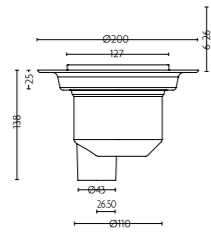

Tiled Floor Gully - Vertical Outlet

Code: UTT01/V
Price: £154.19 Exc. VAT £185.03 Inc. VAT*