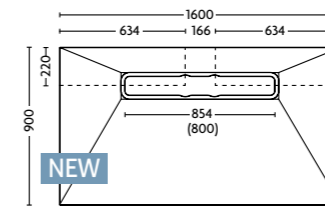

Size: 1600mm x 900mm
Code: AD4L1690
Price: £703.80 Exc. VAT
£844.56 Inc. VAT*

High flow rates of up to 42 litres per minute depending on the room layout and the size of Aqua-Dec. Under boarding required.

Aqua-Dec EasyFit®

All Aqua-Dec EasyFit® floor formers are supplied with brushed stainless steel grate as shown and a UTTO1/H Tiled Floor Gully horizontal outlet as standard. No under boarding required.†