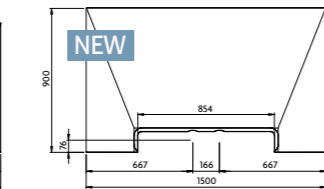

Size: 1500mm x 900mm
Max Shower Area: 1500mm x 900mm
Code: AD3L1590
Price: £775.20 Exc. VAT
£930.24 Inc. VAT*