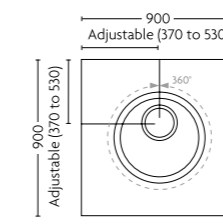

Size: 900mm x 900mm
Code: ADE9090GRY
Price: £437.25 Exc. VAT
£524.70 Inc. VAT*