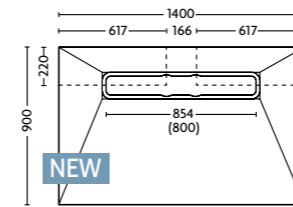

Aqua-Dec Linear 4 cont.

Size: 1400mm x 900mm
Code: AD4L1490
Price: £693.60 Exc. VAT
£832.32 Inc. VAT*