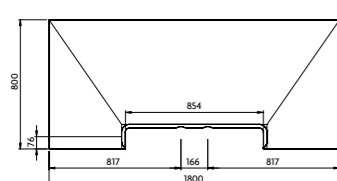

Size: 1800mm x 800mm
Max Shower Area: 1800mm x 800mm
Code: AD3L1880
Price: £848.42 Exc. VAT
£1018.11 Inc. VAT*