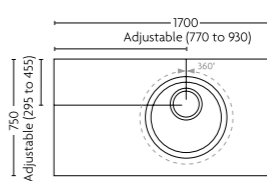

Size: 1700mm x 750mm
Code: ADE1775GRY
Price: £609.54 Exc. VAT
£731.45 Inc. VAT*