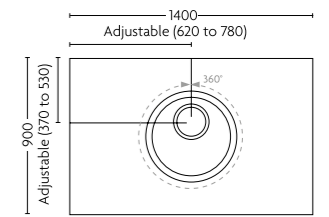

Size: 1400mm x 900mm
Code: ADE1490GRY
Price: £504.68 Exc. VAT
£605.61 Inc. VAT*