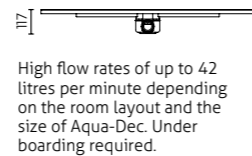

## Aqua-Dec Linear 2

Size: 900mm x 900mm  
Code: AD2L9090  
Price: £648.62 Exc. VAT  
£778.35 Inc. VAT\*

Size: 1000mm x 1000mm  
Code: AD2L1010  
Price: £671.58 Exc. VAT  
£805.90 Inc. VAT\*

Size: 1200mm x 900mm  
Code: AD2L1290  
Price: £683.06 Exc. VAT  
£819.67 Inc. VAT\*