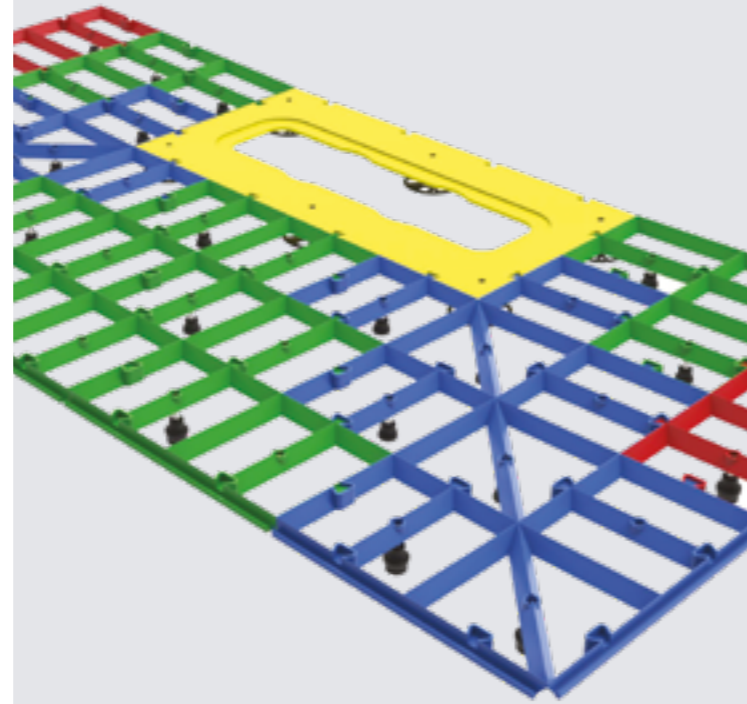

A range of solutions

Impey are committed to extensive ongoing investment in research and development, enabling us to continually introduce technical advances and innovations which strengthen our wetroom solutions.

Constant attention to the product range sees further refinements to floor formers, protection for walls as well as floors with WaterGuard® and additional drainage/grate options.

Aqua-Grade Linear

See page 17 for more details