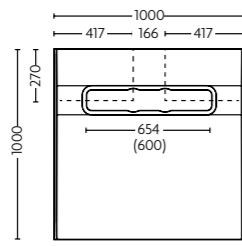

Size: 1000mm x 1000mm
Code: AD2L1010
Price: £671.58 Exc. VAT
£805.90 Inc. VAT*