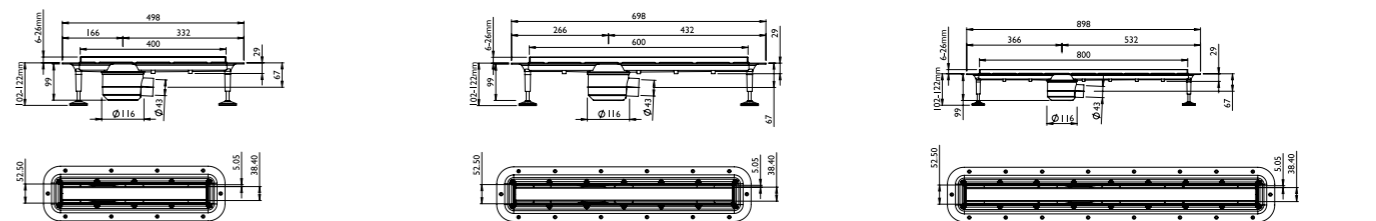

Standalone Linear Drains

The Linear drain system is available as a standalone product with variable height adjustment for tiles between 6-26mm in depth. Available in horizontal and vertical outlets with rotating 360° sump for flexible waste alignment.