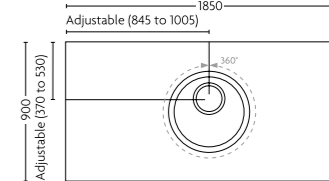

Size: 1850mm x 900mm
Code: ADE18590GRY
Price: £609.57 Exc. VAT
£731.49 Inc. VAT*

*VAT at 20%, correct at time of going to print.

Can be installed directly onto floor joists at 415mm centres with no additional support or bedded into screeded floors.

†For joists under 415mm - centre to centre spacing.