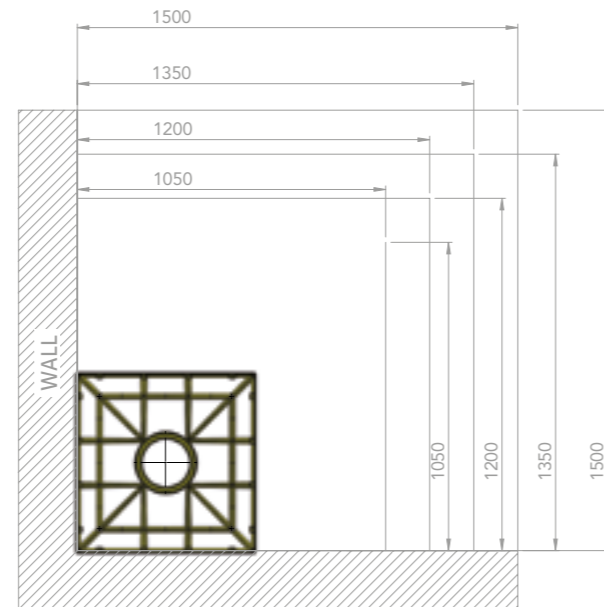

Two Walls - Two Falls