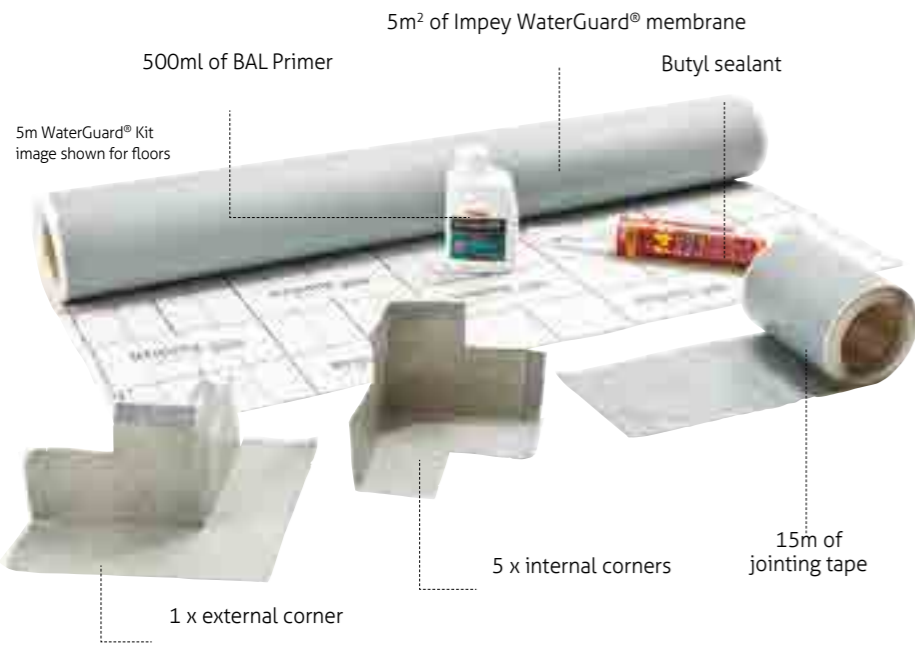

WaterGuard® Tanking Kit

WaterGuard® provides the complete leak-proof sealing solution - not just for floors but also to walls thanks to Impey's unique and market leading design.

Wall kits also available

WaterGuard® is the perfect application for waterproofing walls, tested for use on Plasterboard, Cementboard and Plyboard. WaterGuard® can safely support vertical loads of 30Kg/m².

Code: WG10W
Price: £346.09 Exc. VAT
£415.31 Inc. VAT*

We advise that waterproofing membrane is applied to the entire floor area to guarantee a completely watertight finish. Unlike many other systems, WaterGuard® can be tiled as soon as it has been fitted, saving both installation time and cost.