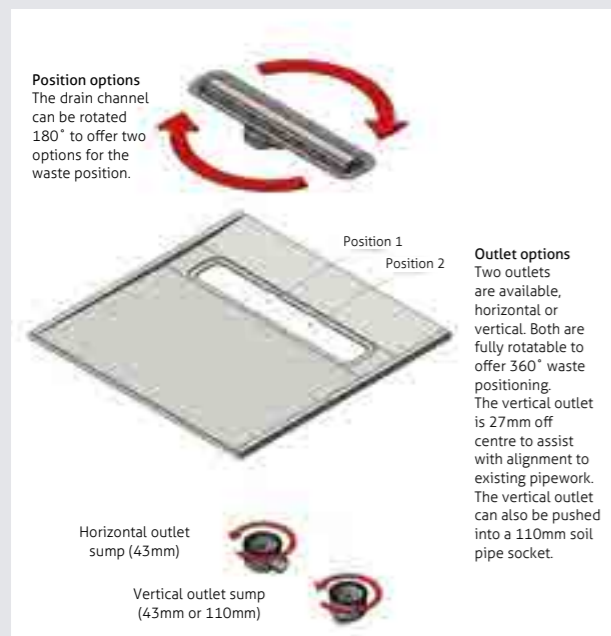

- Height adjustable tiling frame from 6-26mm
- High flow rates of up to 42 litres per minute
- Adjustable drain outlet position which can be rotated up to 180degrees
- Horizontal or vertical drainage outlets available (horizontal as standard)
- Brushed Stainless Steel drain top as standard (other options available)
- Full install guides, fixings and screws supplied - install straight out of the box
- Backup Technical support