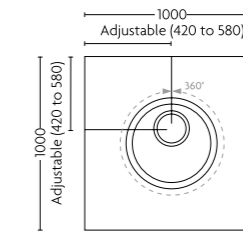

Size: 800mm x 800mm  
Code: ADE8080GRY  
Price: £403.97 Exc. VAT  
£484.77 Inc. VAT\*

Size: 900mm x 900mm  
Code: ADE9090GRY  
Price: £437.25 Exc. VAT  
£524.70 Inc. VAT\*

Size: 1000mm x 1000mm  
Code: ADE1010GRY  
Price: £470.51 Exc. VAT  
£564.62 Inc. VAT\*