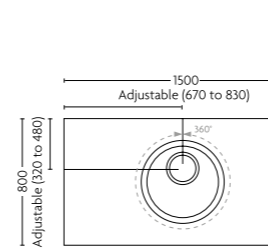

Size: 1500mm x 800mm
Code: ADE1580GRY
Price: £504.68 Exc. VAT
£605.61 Inc. VAT*