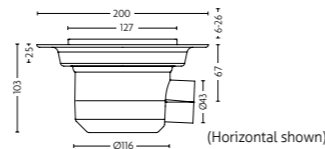

Vinyl Floor Gully - Horizontal Outlet
Code: UTVC01/H/R(CHROME)
Price: £112.88 Exc. VAT £135.46 Inc. VAT*

Vinyl Floor Gully - Vertical Outlet
Code: UTVC01/V/R(CHROME)
Price: £112.88 Exc. VAT £135.46 Inc. VAT*

Shower Waste Pump

Dry Deck 20 Pumped Drain

Code: DDW/20 Price: £899.27 Exc. VAT £1079.12 Inc. VAT*

Grates

The standard grate comes with all EasyFit® and Aqua-Grade floor formers. To upgrade to other designs shown, please add the alternative grate to your order.