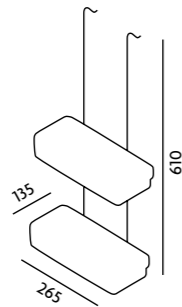

# Accessories

**Hanging Double Basket**  
 Size: 265 x 135 x 610mm  
 Code: IG253-000  
 Price: £144.64 Exc. VAT  
 £173.57 Inc. VAT\*

**Double Corner Basket**  
 Size: 276 x 217 x 295mm  
 Code: IG183-697  
 Price: £122.47 Exc. VAT  
 £146.96 Inc. VAT\*