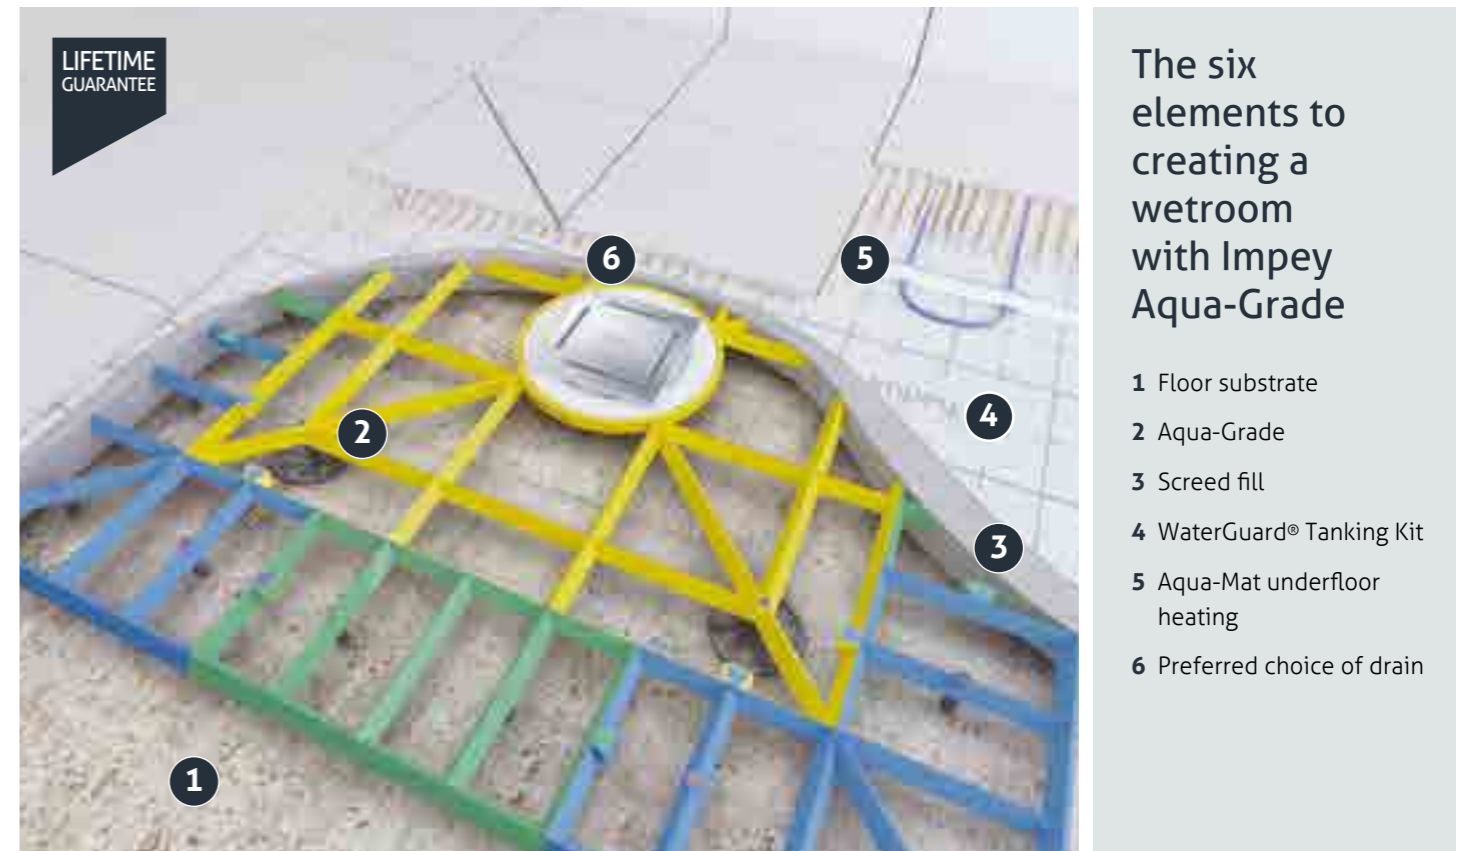

### Installation made easier

Unique to the Impey EasyFit former, the drain plate can rotate 360 degrees to avoid all underfloor obstructions. The drain has three locating rings, to provide a superior hold between the dec and the rotating drain plate.

### Supplied complete with drainage

EasyFit® floor formers are supplied with a standard UTT01/H tiled floor gully and standard grate. Other designs are available.

Additional options available, see page 38.

## Aqua Grade and Aqua Grade Linear

Recommended for new pour concrete floors

Aqua-Grade provides a quick and easy alternative way of creating the perfect gradient for new pour solid floors.

Colour coded modular sections click together to form the matrix – which you then simply fill with screed, reducing installation time by up to 50%. Available in square grate and linear grate versions.

### The possibilities are endless...

The Aqua-Grade modular system enables you to build the perfect wetroom floor on any concrete floor, whatever its specific requirements. Each section has the exact gradient built in, so a consistent fall is always achieved - eliminating pooling and saving time. Aqua-Grade is designed to be installed directly onto the sub-floor and is especially suited to uneven surfaces as it can be easily levelled by adjusting the individual feet to provide the perfect platform.