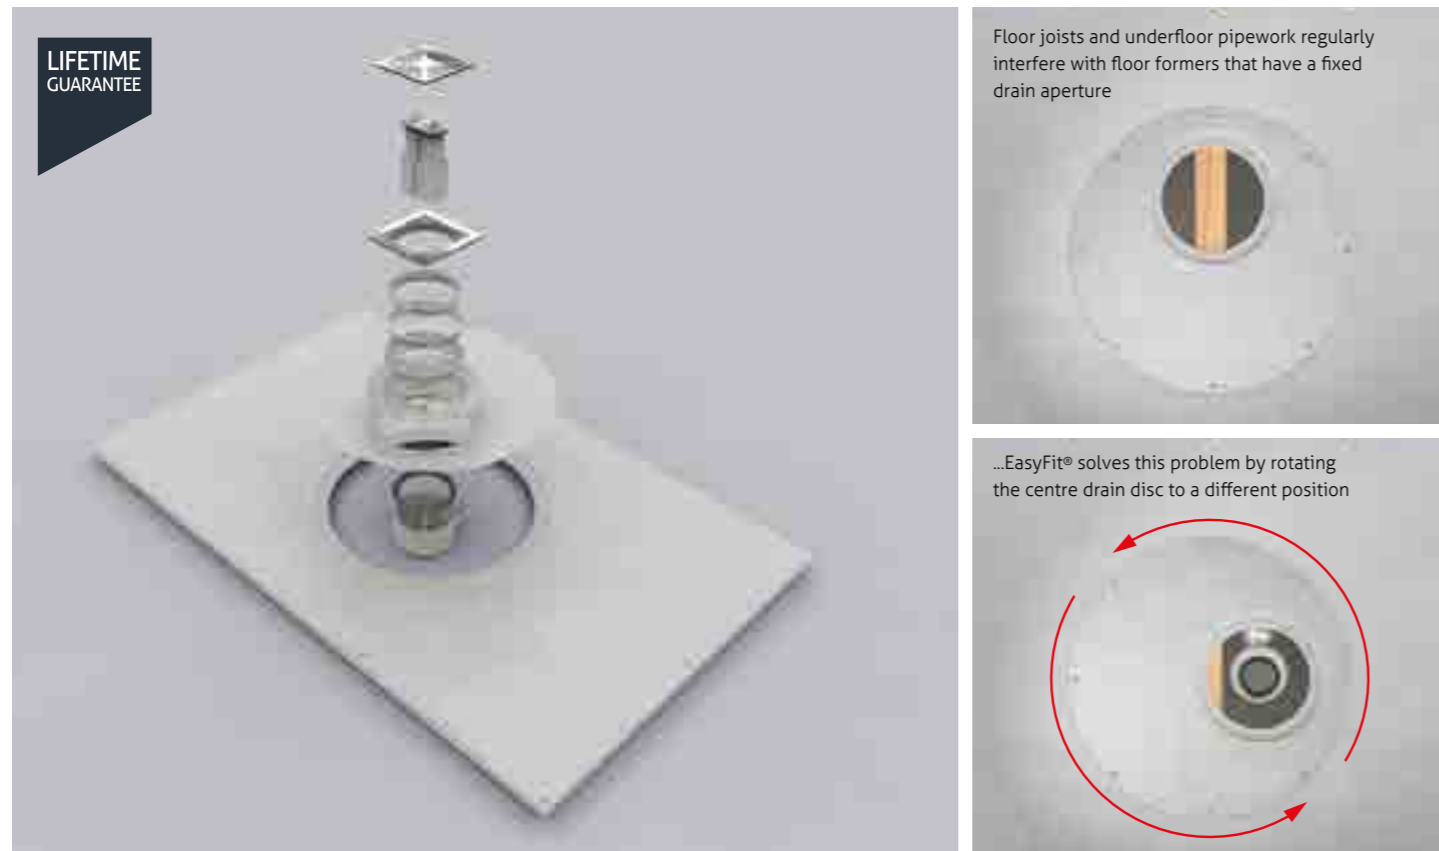

## Aqua-Dec EasyFit®

The UK's most popular specified wetroom Floor former - for all floor types.

EasyFit® floor formers can be simply installed on wooden floors or concrete.

The Aqua-Dec EasyFit® is just 22mm thick at the outer edge, which is the same depth as a standard floorboard. EasyFit® features a revolutionary patented 360 degree rotating plate - simply remove the required area of floorboard and fix the floor former directly to the joists for a flush finish, unlike raised shower trays.