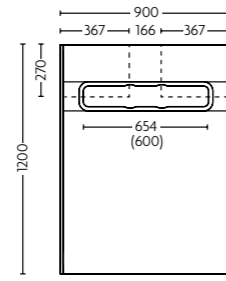

## Aqua-Dec Linear 2

Size: 900mm x 900mm  
Code: AD2L9090  
Price: £648.62 Exc. VAT  
£778.35 Inc. VAT\*

Size: 1000mm x 1000mm  
Code: AD2L1010  
Price: £671.58 Exc. VAT  
£805.90 Inc. VAT\*

Size: 1200mm x 900mm  
Code: AD2L1290  
Price: £683.06 Exc. VAT  
£819.67 Inc. VAT\*