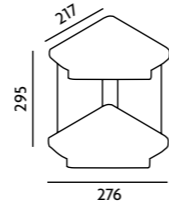

# Accessories

**Hanging Double Basket**  
 Size: 265 x 135 x 610mm  
 Code: IG253-000  
 Price: £144.64 Exc. VAT  
 £173.57 Inc. VAT\*

**Double Corner Basket**  
 Size: 276 x 217 x 295mm  
 Code: IG183-697  
 Price: £122.47 Exc. VAT  
 £146.96 Inc. VAT\*