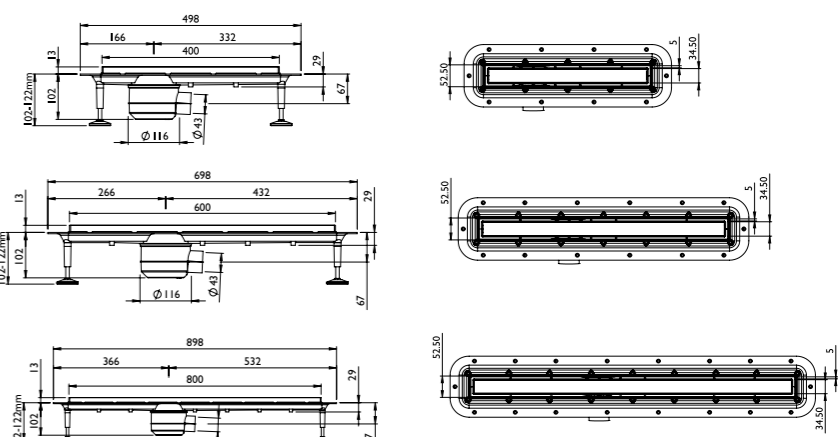

Drainage

Impey Universal system

The Impey Universal Trap comprises a set of interchangeable components which are combined to make a range of drain products. The range includes both linear and wet floor drains for use in corresponding Impey floor former systems, as well as standalone linear drains for use in a concrete screeded floor.

The term 'Universal Trap' is used in reference to the trap and sump components which are shared across all drain configurations.

All EasyFit® floor formers are supplied as standard with the UTT01/H or UTT01/V tiled floor gully with a horizontal or vertical outlet - a high quality water trap featuring a 50mm water seal and fixed 43mm outlet.* They also come complete with the 'Slot' standard stainless steel grate.

*As a 1:40 fall

Code: UTT01/H
Price: £154.19 Exc. VAT £185.03 Inc. VAT*

Code: UTT01/V
Price: £154.19 Exc. VAT £185.03 Inc. VAT*

SUPPLIED AS STANDARD

Stainless Steel Grate
Our drainage options are the most versatile on the market. The high quality stainless steel grate is 4mm thick and has a contemporary and modern design.

Height Adjustable Mechanism
The height adjustable mechanism rotates to vary the height to suit different tile depths. This unique feature means the gully can be used with varying tile depths between 6-26mm depending on waterproof membrane and adhesive thickness.

Removable Bucket
For cleaning

Membrane Clamping Ring
The membrane clamping ring secures the tanking membrane into place creating a secure watertight seal at the drainage point.

Alternative drainage options for tiled or vinyl floors

Shower Waste Pump

Dry Deck 20 Pumped Drain

Code: DDW/20 Price: £899.27 Exc. VAT £1079.12 Inc. VAT*

Grates