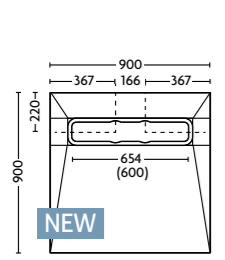

Aqua-Dec Linear 4

Size: 900mm x 900mm
Code: AD4L9090
Price: £627.30 Exc. VAT
£752.76 Inc. VAT*