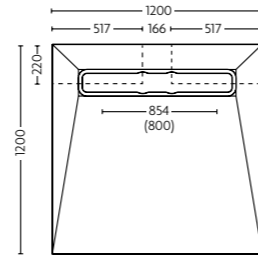

## Aqua-Dec Linear 4

Size: 900mm x 900mm  
Code: AD4L9090  
Price: £627.30 Exc. VAT  
£752.76 Inc. VAT\*

Size: 1000mm x 1000mm  
Code: AD4L1010  
Price: £648.62 Exc. VAT  
£778.35 Inc. VAT\*

Size: 1200mm x 900mm  
Code: AD4L1290  
Price: £671.58 Exc. VAT  
£805.90 Inc. VAT\*