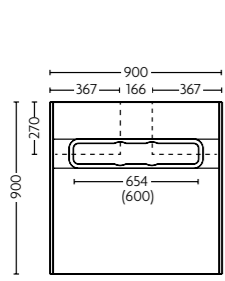

Aqua-Dec Linear 2

Size: 900mm x 900mm
Code: AD2L9090
Price: £648.62 Exc. VAT
£778.35 Inc. VAT*