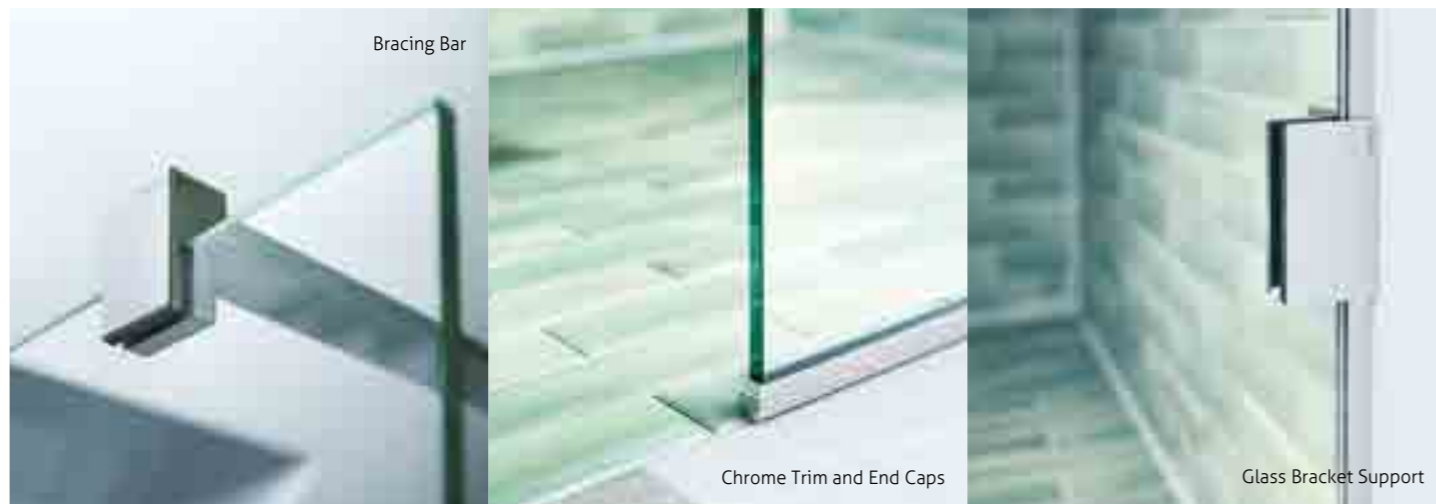

Chrome Trim and End Caps

Glass Bracket Support

See page 43 for specifications and prices

AQUA-SHIELD
EASY CLEAN
FINISH

Aqua-Screen Clear

Aqua-Screen Clear wetroom glass panels are supported by a floor to ceiling polished aluminium column, which can be adjusted in height from 2027mm to 2700mm.

To view all possible panel combinations please see pages 43 & 44.