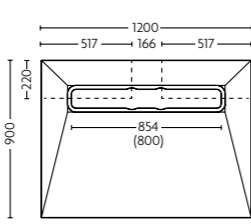

Size: 1200mm x 900mm
Code: AD4L1290
Price: £671.58 Exc. VAT
£805.90 Inc. VAT*