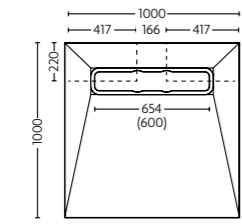

Size: 1000mm x 1000mm
Code: AD4L1010
Price: £648.62 Exc. VAT
£778.35 Inc. VAT*