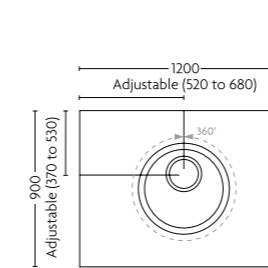

Size: 1200mm x 900mm
Code: ADE1290GRY
Price: £488.34 Exc. VAT
£586.00 Inc. VAT*