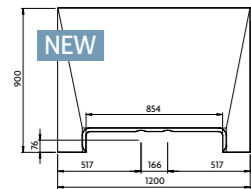

Aqua-Dec Linear 3

Size: 1200mm x 900mm
Max Shower Area: 1200mm x 900mm
Code: AD3L1290
Price: £714.00 Exc. VAT
£856.80 Inc. VAT*