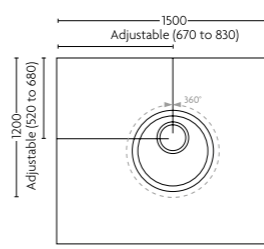

Size: 1500mm x 1200mm
Code: ADE1512GRY
Price: £609.54 Exc. VAT
£731.45 Inc. VAT*