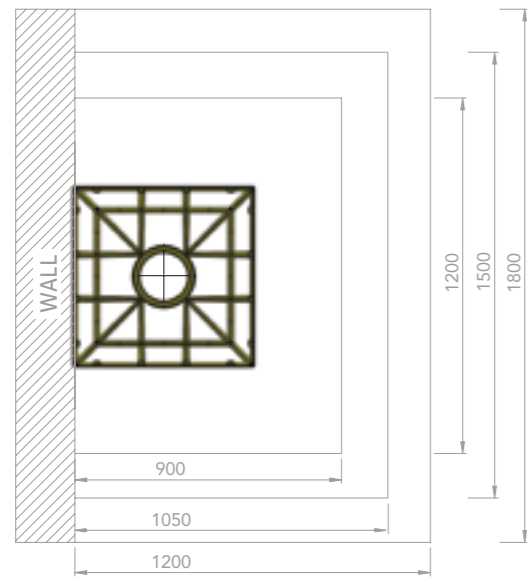

Aqua-Grade System

Aqua-Grade provides a quick and easy alternative way of creating the perfect gradient for new pour solid floors. Colour coded modular sections click together to form any size of matrix - which you then simply fill with screed, reducing installation time by up to 50%. Available in centre drain and linear versions.

Aqua-Grade

All Aqua-Grades are supplied with brushed stainless steel grate as shown and a UTTO1/H Tiled Floor Gully horizontal outlet as standard.

For alternative drainage and grate options for tiled and vinyl floors see pages 38 & 39.

Foot mounting plates for mounting on insulation are available (if required). Pack of 25

Code: SCR/IMP/25 Price: £13.37 Exc. VAT £16.04

One Wall - Three Falls