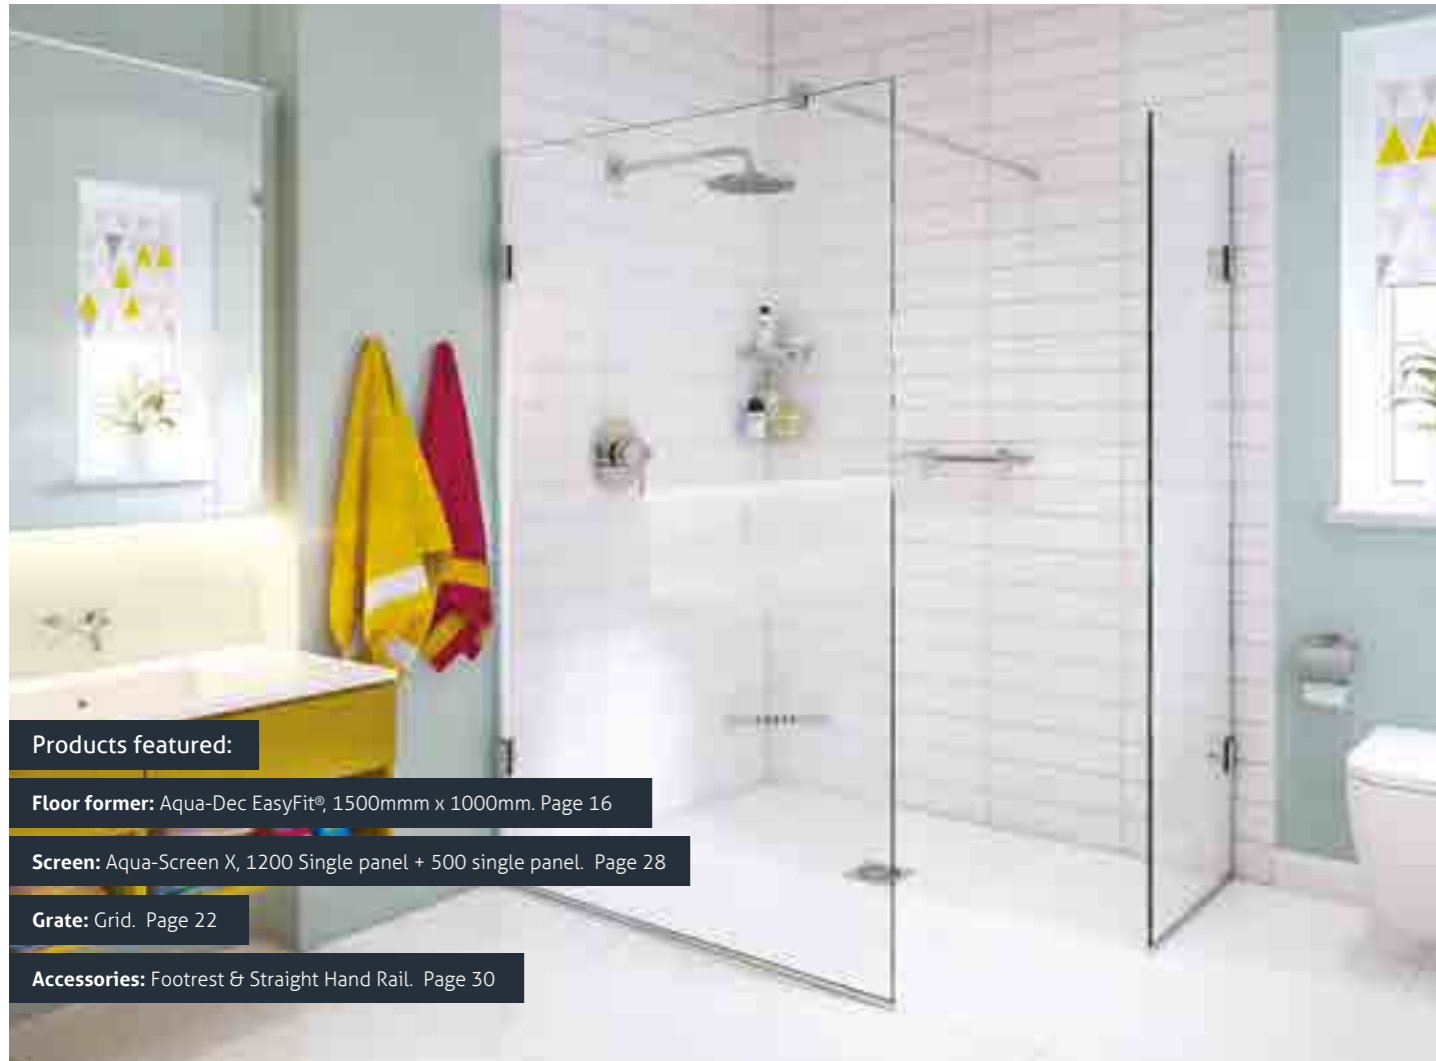

Bracing Bar

AQUA-SHIELD
EASY CLEAN
FINISH

Aqua-Screen X

Designed for long lasting performance

Precision engineered, with classic minimalist styling, our outstanding Aqua-Screen X range is designed to perform to the highest standards and maintain its pristine looks even when in constant use. With 10mm toughened safety glass and meticulous attention to detail including adjustment for out of true walls, Aqua-Screen X offers you a range of fixed panels in a wide range of sizes and combinations from 500mm to 1200mm - all with smart hidden installation features to enhance both the aesthetics and the user experience. Bespoke options are also available.

Products featured:

Floor former: Aqua-Dec EasyFit®, 1500mm x 1000mm. Page 16

Screen: Aqua-Screen X, 1200 Single panel + 500 single panel. Page 28

Grate: Grid. Page 22

Accessories: Footrest & Straight Hand Rail. Page 30