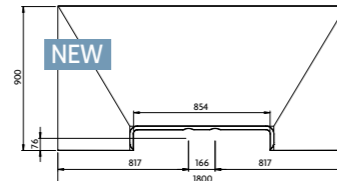

Size: 1800mm x 900mm
Max Shower Area: 1800mm x 900mm
Code: AD3L1890
Price: £868.02 Exc. VAT
£1041.62 Inc. VAT*

High flow rates of up to 42 litres per minute depending on the room layout and the size of Aqua-Dec. Under boarding required.

The sides may be trimmed up to 75mm from the central waste