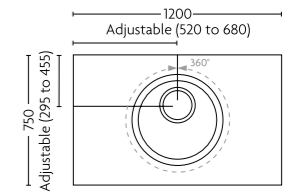

Size: 800mm x 800mm  
Code: ADE8080GRY  
Price: £403.97 Exc. VAT  
£484.77 Inc. VAT\*

Size: 900mm x 900mm  
Code: ADE9090GRY  
Price: £437.25 Exc. VAT  
£524.70 Inc. VAT\*

Size: 1000mm x 1000mm  
Code: ADE1010GRY  
Price: £470.51 Exc. VAT  
£564.62 Inc. VAT\*