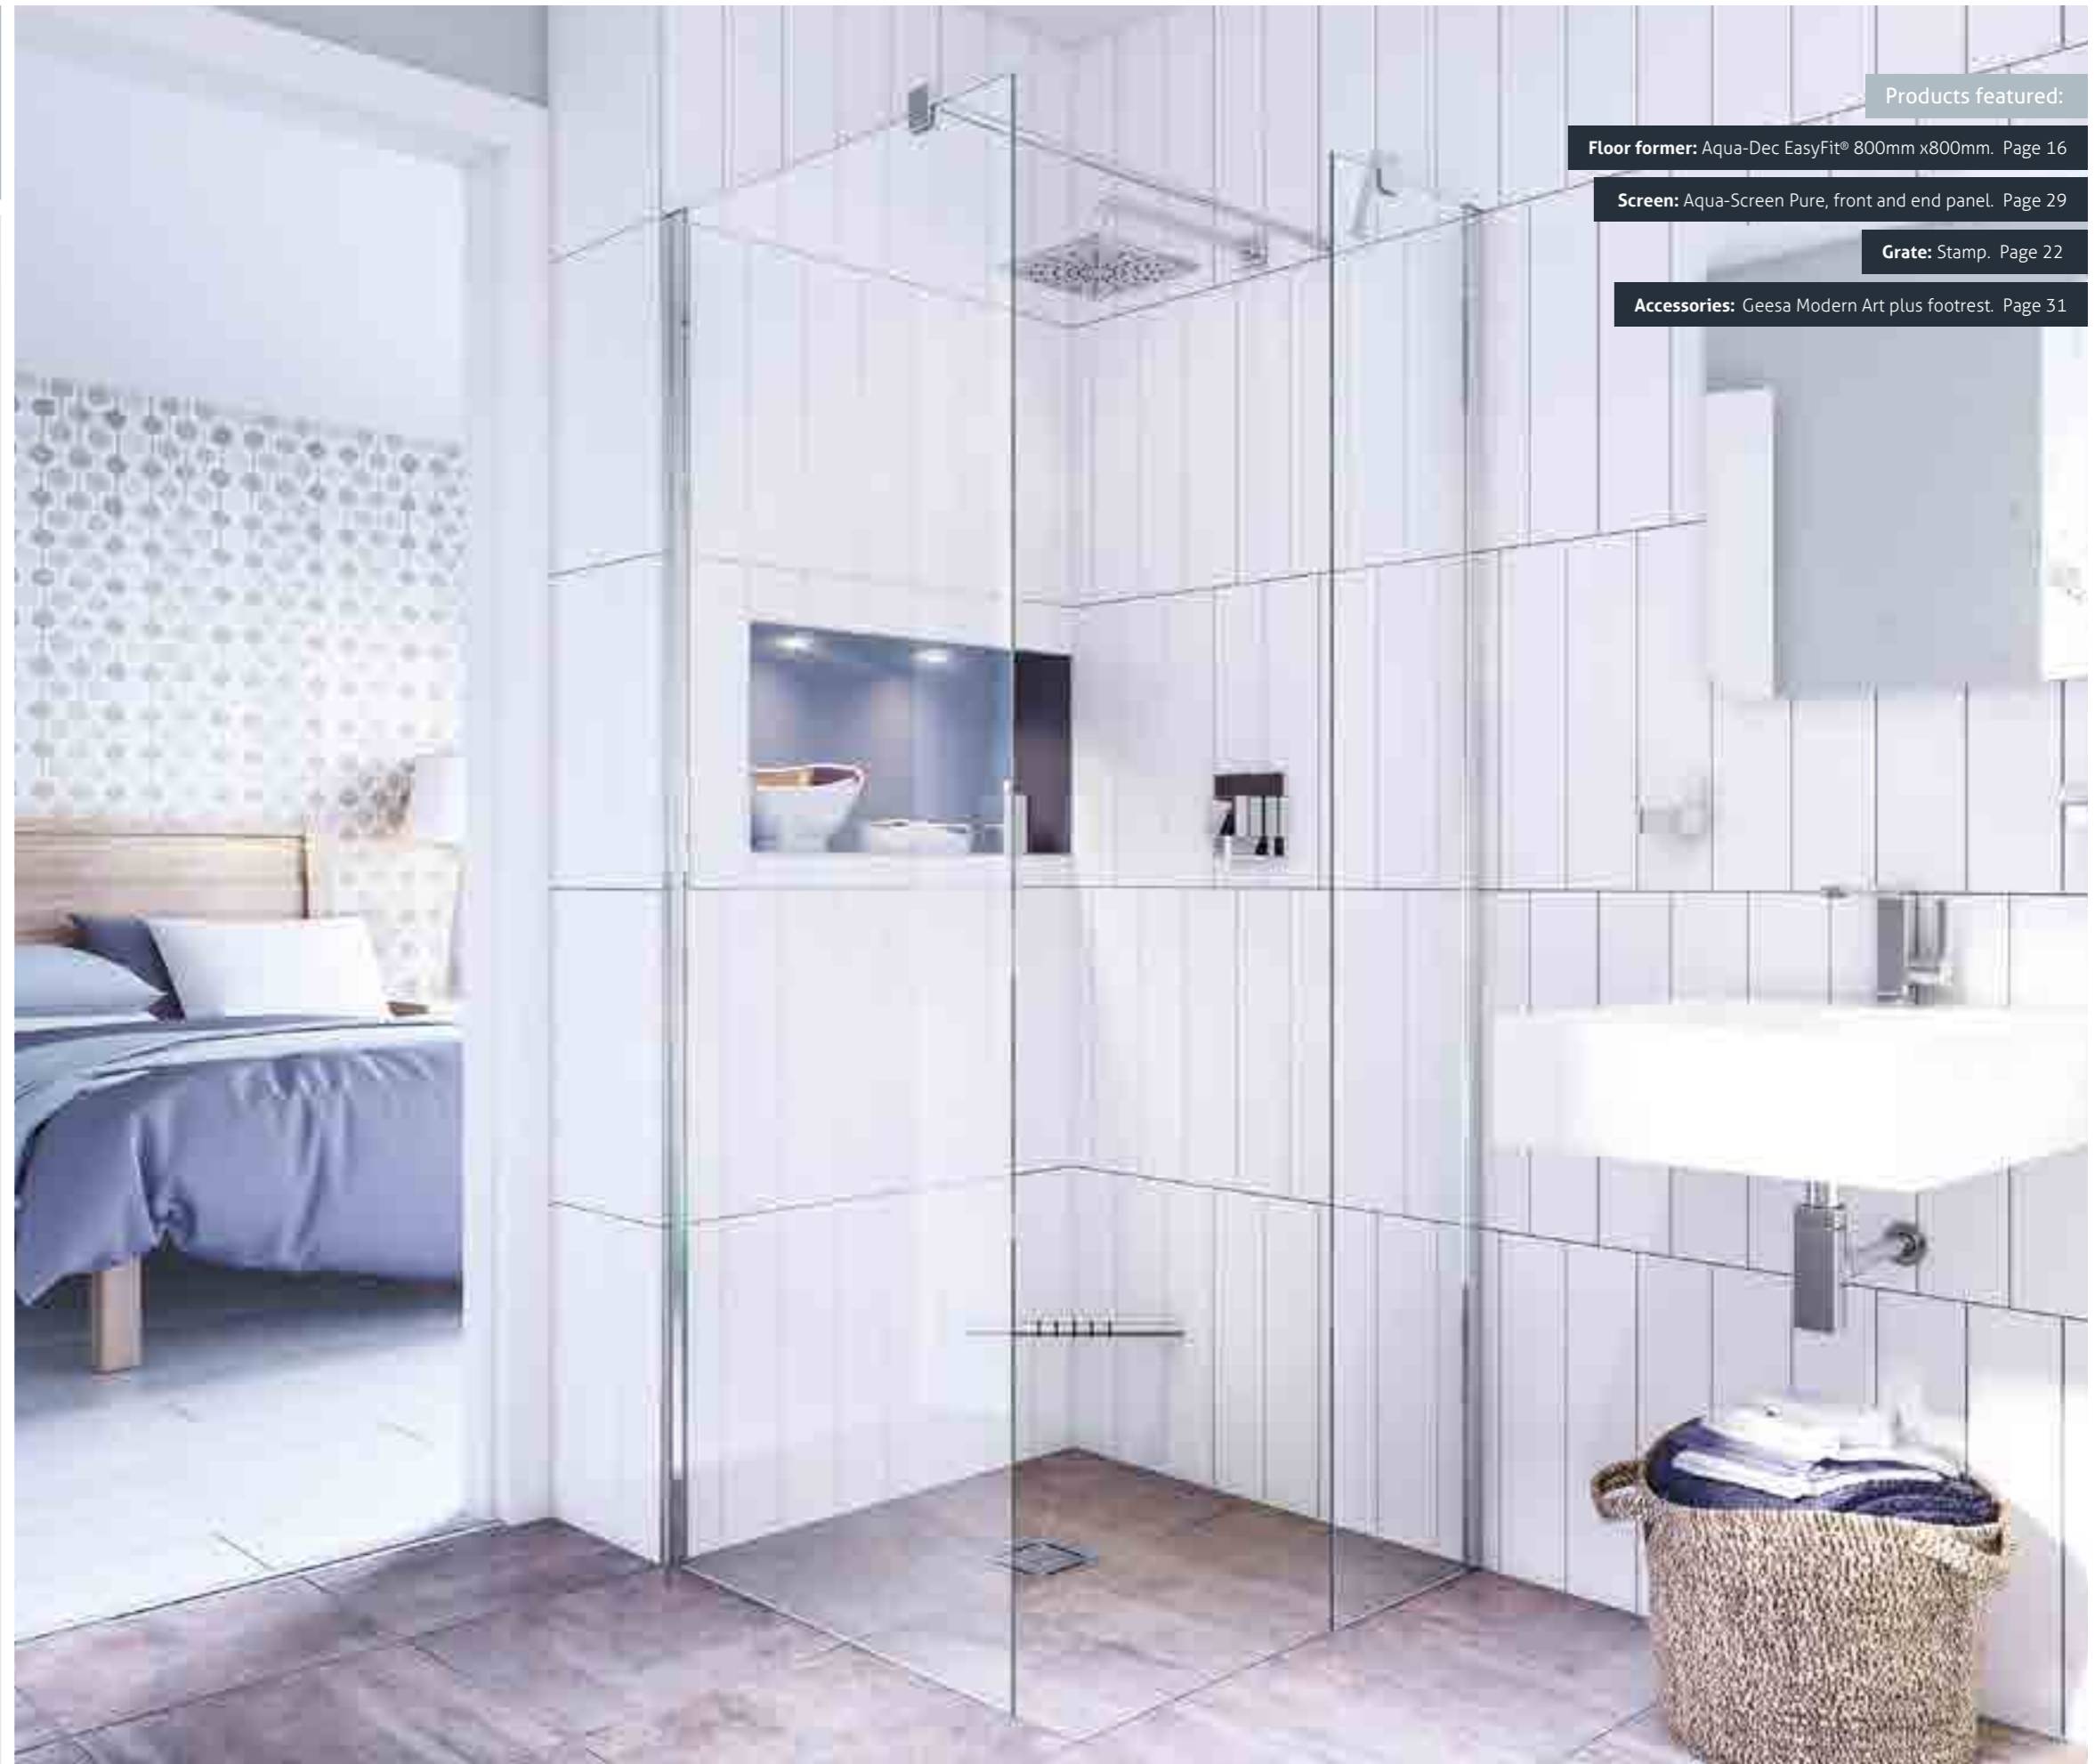

## Features of all our glass panels:

Aqua-Screen X, Aqua-Screen Clear and Aqua-Screen Pure are 2000mm high

New Soho Shower Screens are 2100mm high

8mm toughened safety glass to EN12150 standard

Aqua-Screen X range features 10mm toughened safety glass

All our panels are finished with Aqua-Shield, a microscopically thin coating that prevents the build up of limescale and grime, thus reducing cleaning time by upto 70%

Corner panels can be hung left or right

Adjustment for out of true walls

CE tested and compliant with BSEN14428

Lifetime guarantee\*

\* Impey Showers Ltd. guarantees its range of branded showering products against faulty materials or manufacture for a lifetime, provided that they have been installed and maintained in accordance with the manufacturers instructions.