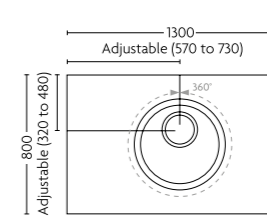

Size: 1300mm x 800mm
Code: ADE1380GRY
Price: £488.34 Exc. VAT
£586.00 Inc. VAT*