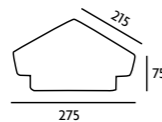

Shower Gel/
Robe Hook