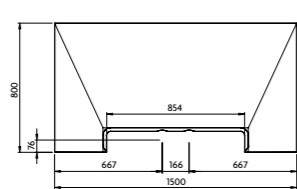

Size: 1500mm x 800mm
Max Shower Area: 1500mm x 800mm
Code: AD3L1580
Price: £766.67 Exc. VAT
£920.01 Inc. VAT*