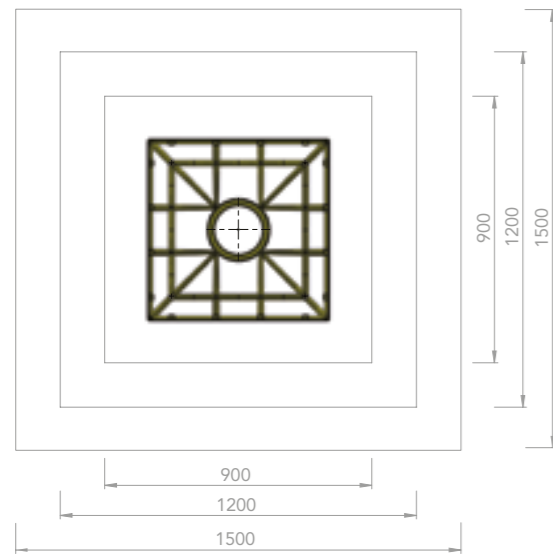

No Wall - Four Falls

Aqua-Grade Square - One Wall - Three Falls

Size: 1500mm x 1050mm	Code: AG150105/3F	Price: £341.83 Exc. VAT	£410.19 Inc. VAT*
1200mm x 900mm	Code: AG12090/3F	Price: £263.14 Exc. VAT	£315.77 Inc. VAT*
1800mm x 1200mm	Code: AG180120/3F	Price: £441.88 Exc. VAT	£530.26 Inc. VAT*

Aqua-Grade Square - Two Walls - Two Falls

Size: 1050mm x 1050mm	Code: AG105105/2F	Price: £267.51 Exc. VAT	£321.02 Inc. VAT*
1200mm x 1200mm	Code: AG120120/2F	Price: £302.01 Exc. VAT	£362.42 Inc. VAT*
1350mm x 1350mm	Code: AG135135/2F	Price: £393.12 Exc. VAT	£471.75 Inc. VAT*
1500mm x 1500mm	Code: AG150150/2F	Price: £467.23 Exc. VAT	£560.68 Inc. VAT*

Aqua-Grade Square - No Wall - Four Falls

Size: 900mm x 900mm	Code: AG9090/4F	Price: £217.88 Exc. VAT	£261.45 Inc. VAT*
1200mm x 1200mm	Code: AG120120/4F	Price: £318.68 Exc. VAT	£382.42 Inc. VAT*
1500mm x 1500mm	Code: AG150150/4F	Price: £448.01 Exc. VAT	£537.61 Inc. VAT*

Special Aqua-Grade Kits

Aqua-Grade can be made up in a range of bespoke sizes - call our technical team to discuss your requirements

*VAT at 20%, correct at time of going to print.

Looking for installation advice? Call the technical team direct on: 01460 258682

Aqua-Grade Linear

All Aqua-Grade Linear floor formers are supplied with linear drain, horizontal outlet and brushed stainless steel top as standard. Standard grate top can be upgraded to the tiled insert - see page 39.

Foot mounting plate is available (if required).

Pack of 25

Code: SCR/IMP/25

Price: £14.11 Exc. VAT £16.94

400mm Linear

Aqua-Grade 400mm Linear - Two Falls			
Size: 1200mm x 900mm	Code: AG40L12090/2F	Price: £445.98 Exc. VAT	£535.18 Inc. VAT*
1350mm x 1050mm	Code: AG40L135105/2F	Price: £375.08 Exc. VAT	£450.10 Inc. VAT*
1500mm x 1200mm	Code: AG40L150120/2F	Price: £440.92 Exc. VAT	£529.11 Inc. VAT*

Aqua-Grade 400mm Linear - Three Falls			
Size: 1500mm x 750mm	Code: AG40L15075/3F	Price: £504.16 Exc. VAT	£604.99 Inc. VAT*
1800mm x 900mm	Code: AG40L18090/3F	Price: £517.49 Exc. VAT	£620.99 Inc. VAT*

Aqua-Grade 400mm Linear - Four Falls			
Size: 1200mm x 900mm	Code: AG40L12090/4F	Price: £436.88 Exc. VAT	£524.26 Inc. VAT*
1500mm x 1200mm	Code: AG40L150120/4F	Price: £548.82 Exc. VAT	£658.58 Inc. VAT*

600mm Linear

Aqua-Grade 600mm Linear - One Fall			
Size: 900mm x 900mm	Code: AG60L9090/1F	Price: £418.27 Exc. VAT	£501.92 Inc. VAT*
1200mm x 900mm	Code: AG60L12090/1F	Price: £464.68 Exc. VAT	£557.61 Inc. VAT*
1350mm x 900mm	Code: AG60L13590/1F	Price: £490.30 Exc. VAT	£588.36 Inc. VAT*
1500mm x 900mm	Code: AG60L15090/1F	Price: £435.00 Exc. VAT	£522.00 Inc. VAT*

Aqua-Grade 600mm Linear - Two Falls			
Size: 1350mm x 750mm	Code: AG60L13575/2F	Price: £446.09 Exc. VAT	£557.61 Inc. VAT*
1500mm x 900mm	Code: AG60L15090/2F	Price: £449.04 Exc. VAT	£538.85 Inc. VAT*
1650mm x 1050mm	Code: AG60L165105/2F	Price: £563.29 Exc. VAT	£675.95 Inc. VAT*

Aqua-Grade 600mm Linear - Three Falls			
Size: 1800mm x 750mm	Code: AG60L18075/3F	Price: £508.52 Exc. VAT	£610.22 Inc. VAT*