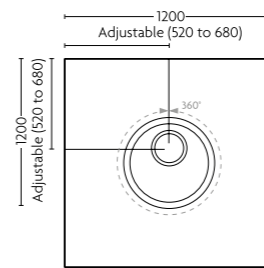

Size: 1200mm x 1200mm
Code: ADE1212GRY
Price: £549.57 Exc. VAT
£659.48 Inc. VAT*