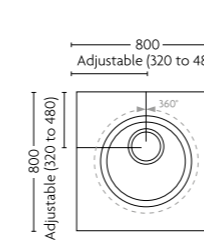

Size: 800mm x 800mm
Code: ADE8080GRY
Price: £403.97 Exc. VAT
£484.77 Inc. VAT*