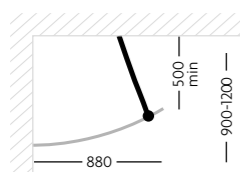

Front panel in an alcove