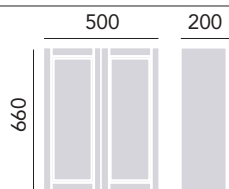

500mm Mirror Wall Unit
Ivory Lace FFIVLMWU500 £220

Handle positions are not pre-drilled. Select stylish handles from our on-trend range, page 156 - 157. Door supplied loose so can be fitted to open right or left. Removable shelf included.