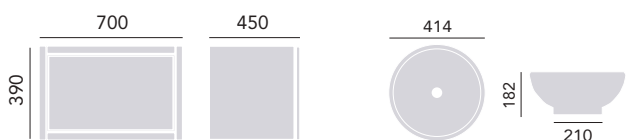

Can be used singularly or installed as a pair. Handle positions are not pre-drilled. Select stylish handles from our on-trend range, see page 156 - 157.

Wall Hung Vanity Unit Two Drawer

Graphite	WHGRAVAN2D	£550
Vessel Bowl		
Chiswick	PCHWI4	£195
Worktops		
Black Laminate	WTBLKWWHS	£65
White Laminate	WTWHIWWHS	£65
Oak Laminate	WTOAKWWHS	£65