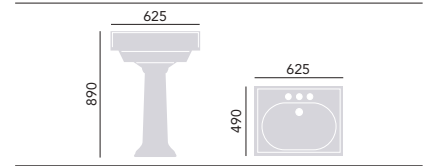

Cloakroom Basin & Pedestal

1 Taphole Basin	PDW071	£195
2 Taphole Basin	PDW07	£195
Pedestal	PDW09CL	£115