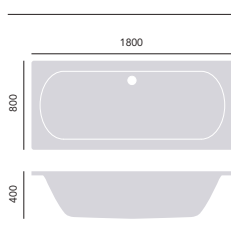

Internal length 1650mm
Internal width 625mm
Height 400mm
Overflow to waste 325mm
Water capacity 204ltr

1800 x 800mm Solid Skin
No taphole BCLWI880D **£595**

Please order panels separately, see page 96 - 97. Use with Sherborne bath screens, see page 94.