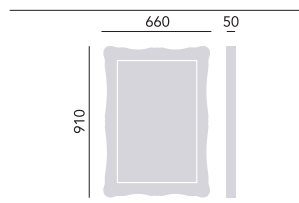

Height 910mm
Width 660mm
Depth 50mm

- Gilt Silver MBHGS01 **£215**
- Classic White MBHWH01 **£215**
- Onyx Black MBHOB01 **£215**
- Cream MBHCR01 **£215**
- Antique Gold MBHQG01 **£215**

Wooden frame available in either a hand-leaved silver/gold finish, or a choice of colours. Can be hung as portrait or landscape.