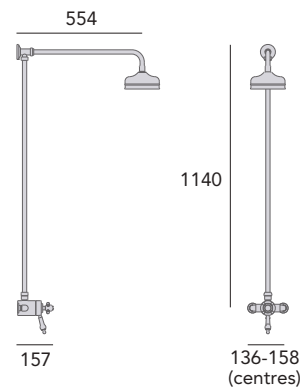

Working pressure range: Min: 0.2 Max: 5.0

Working pressure range: Min: 0.2 Max: 5.0