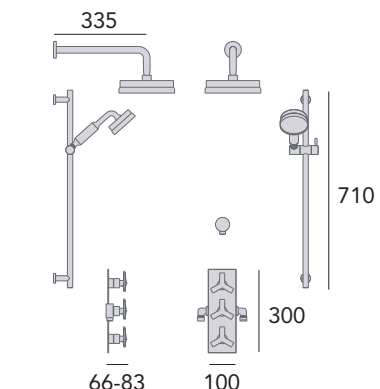

Working pressure range: Min. 0.2, Max. 5.0