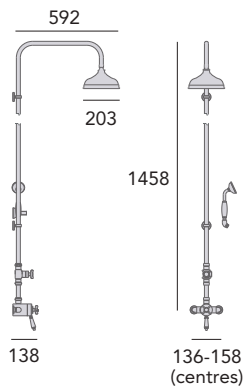

AVENBURY SHOWER

Exposed Shower with Deluxe Fixed Riser Kit & Diverter to Handset

Extra large 8" shower rose.
Deluxe handset and soap basket.
Stylish wide bore rigid riser for optimised flow.

Chrome AVEDUAL01 £1000

THERMOSTATIC

2 OUTLETS

AVAILABLE IN CHROME

PERFORMANCE FLOW

Working pressure range: Min: 0.2 Max: 5.0