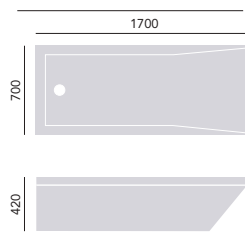

Cistern price includes fittings. Cistern offers 6/4 litre dual flush. Flush pack includes brackets and chain pull. Shortening the flush pipe may affect the efficiency of the flush.

Acrylic Single Ended Fitted Bath

Internal length 1543mm
 Internal width 500-585mm
 Height 420mm
 Overflow to waste 310mm
 Water capacity 202ltr

1700 x 700mm Solid Skin
 No taphole BHPW1770S **£450**

Please order panels separately, see page 96 - 97. Use with bath screens, see page 94. Comes with adjustable feet.

Acrylic Double Ended Fitted Bath

Internal length 1591mm
 Internal width 600mm
 Height 450mm
 Overflow to waste 370mm
 Water capacity 200ltr

1700 x 750mm Solid Skin
 No taphole BHPW1775D **£555**

Internal length 1695mm
 Internal width 640mm
 Height 470mm
 Overflow to waste 375mm
 Water capacity 220ltr