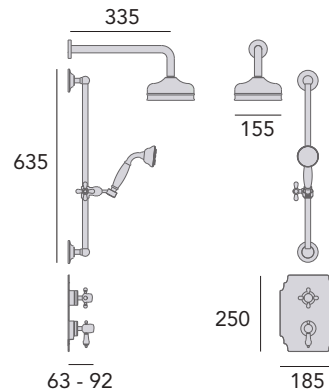

Working pressure range: Min: 0.2 Max: 5.0

Working pressure range: Min 0.2 Bar, Max 5.0 Bar