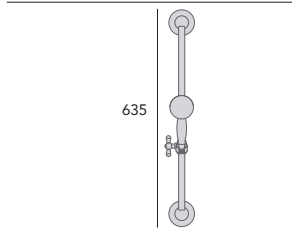

KITS FOR ONE OUTLET RECESSED SHOWERS

Premium Fixed Head

Chrome STCI9 £265
Vintage Gold STA19 £288

335

155

Deluxe Fixed Head

Chrome STC09 £310

335

200

Extra large 8" shower head.

Deluxe Adjustable Riser Kit with Handset

Chrome STCI8 £200

710

Premium Adjustable Riser Kit with Handset

Chrome STC08 £155
Vintage Gold STA08 £190

635

Adjustable Riser Kit with Handset

Chrome STC04 £115
Vintage Gold STA04 £140

635