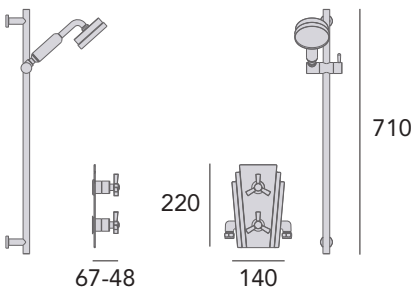

Working pressure range: Min: 0.2 Max: 5.0