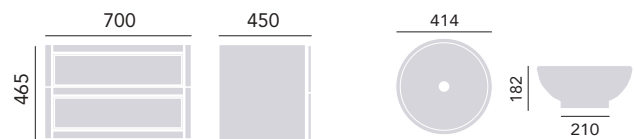

Can be used singularly or installed as a pair. Handle positions are not pre-drilled. Select stylish handles from our on-trend range, see page 156 - 157.