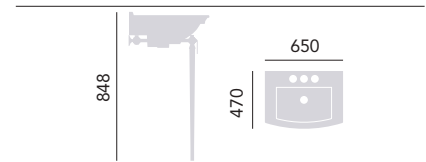

Use with a bottle trap, see page 207.

Use with a bottle trap, see page 207.

Use with a bottle trap, see page 207.