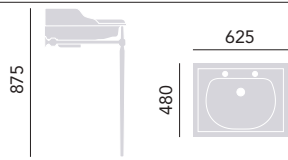

Use with a bottle trap, see page 207.