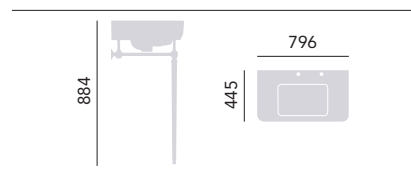

Use with a bottle trap, see page 207.

Use with a bottle trap, see page 207.

Use with a bottle trap, see page 207.