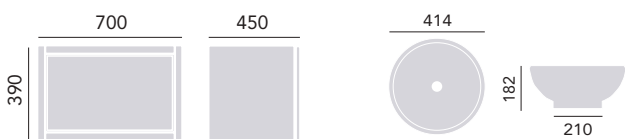

Worktops

Black Laminate WTBLKWWHD £85
White Laminate WTWHIWWHD £85
Oak Laminate WTOAKWWHD £85

Can be used singularly or installed as a pair. Handle positions are not pre-drilled. Select a stylish handle from our on-trend range, see page 156 - 157.