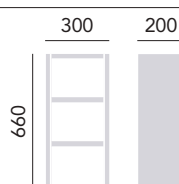

300mm Open Wall Unit
Graphite FFGRAMWU300 **£220**