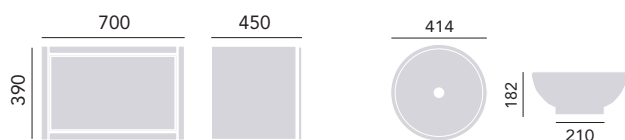

Worktops

Black Laminate WTBLKWWHS £65
White Laminate WTWHIWWHS £65
Oak Laminate WTOAKWWHS £65

Can be used singularly or installed as a pair. Handle positions are not pre-drilled. Select a stylish handle from our on-trend range, see page 156 - 157.

Can be used singularly or installed as a pair. Handle positions are not pre-drilled. Select stylish handles from our on-trend range, see page 156 - 157.