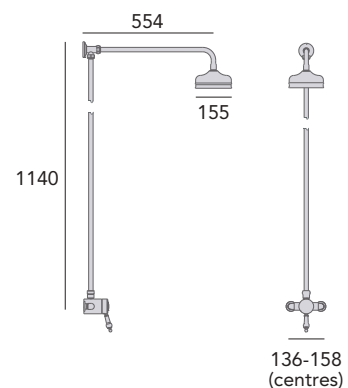

Working pressure range: Min: 0.2 Max: 5.0

All prices are recommended retail price and include VAT at 20%