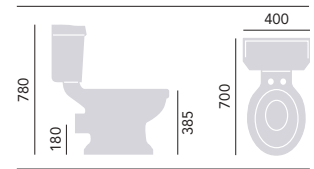

Basin can be wall mounted with brackets (not supplied) or used with pedestal.

Cistern includes fittings and chrome push button. Cistern offers 6/4 litre dual flush.