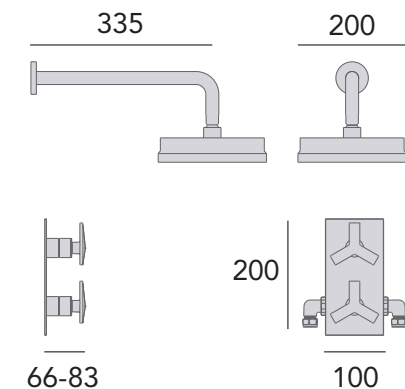

Extra large 8" shower rose.
Valve will fit in a 35mm cavity space.
Ceramic disc.

Chrome SHPDUAL02 **£550**

If you like this valve but want to choose different accessories, use the below code and see our kits on page 198.

Valve only SHP01 **£365**

Working pressure range: Min. 0.2, Max. 5.0