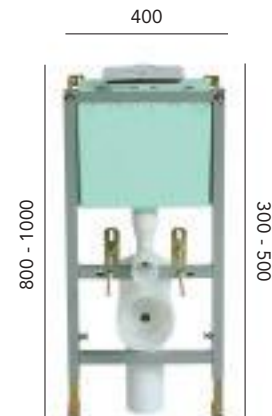

Wall Hung Frame & Concealed Cistern Top Access

Frame & Concealed Cistern, Steel	CFC34	£300

These frames make a Wall Hung WC easier to install. Frame depth 145 - 245mm. Cistern offers 6/4 litre dual flush.