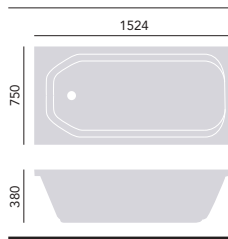

**Wynwood
Acrylic Single Ended Fitted Bath**

Internal length 1358mm
Internal width 593mm
Height 380mm
Overflow to waste 310mm
Water capacity 185ltr

1524 x 750mm Solid Skin
No taphole   **BBW1575S**   **£395**

The 1524mm (5ft) bath used to be a standard bath size and is useful if you are renovating an old property. Use with bath screens, see page 94. Comes with adjustable feet.