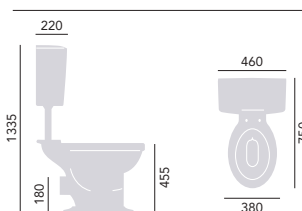

Comfort Height WC PVEWC00 £260
High Level Cistern PHPW02F £270

High Level Flush Pack

Chrome CC03 £300
Vintage Gold CA03 £340

High/Low Level Coupling Kit

Ceramic CKVEW00 £65

Cistern price includes fittings. Cistern offers 6/4 litre dual flush. Flush pack includes brackets and chain pull. Shortening the flush pipe may affect the efficiency of the flush.

Low Level WC & Cistern

Comfort Height WC PVEWC00 £260
Low Level Cistern PVEWC01LF £200

Low level Flush Pack

Chrome CC02 £130
Vintage Gold CA02 £150
Rose Gold CRG02 £165

High/Low Level Coupling Kit

Ceramic CKVEW00 £65

Cistern price includes fittings. Select your cistern lever from our range, see page 67. Cistern offers 6/4 litre dual flush.

Acrylic Super Deep Single Ended Fitted Bath

Internal length 1536mm
Internal width 595mm
Height 430mm
Overflow to waste 375mm
Water capacity 225ltr