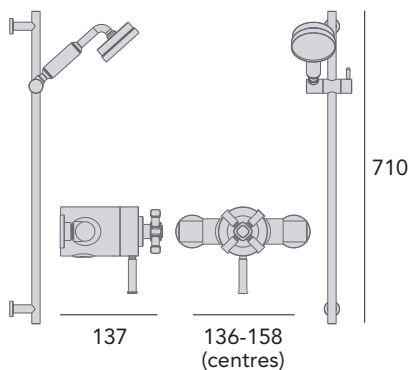

Working pressure range: Min: 0.2 Max: 5.0