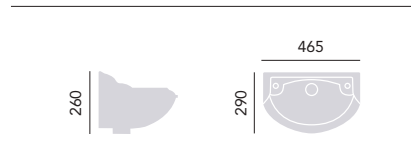

Hide pipe work with a pedestal or use ornate brackets, see page 207.

This basin is wall mountable only (wall brackets supplied). Use with Short Nose Pillar Taps, such as Dawlish on page 169. Use with a bottle trap, see page 207.

Use with ornate brackets, see page 207. Use with a bottle trap, see page 207.