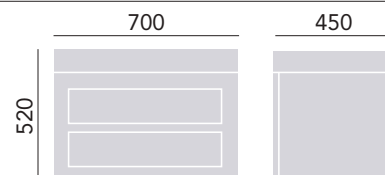

Hampstead Basins

1 Taphole Basin PHAW051 £220
2 Taphole Basin PHAW05 £220

Handle positions are not pre-drilled. Select stylish handles from our on-trend range, see page 156 - 157.