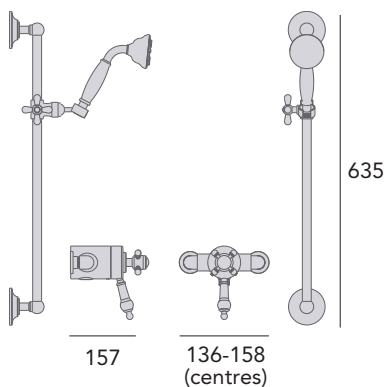

Working pressure range: Min: 0.2 Max: 5.0

Working pressure range: Min: 0.2 Max: 5.0