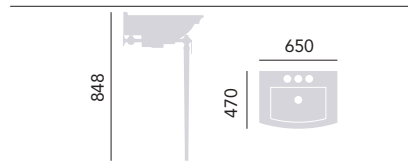

Use with a bottle trap, see page 207.

Use with a bottle trap, see page 207.

Use with a bottle trap, see page 207.