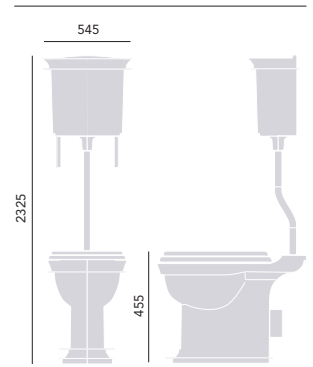

High Level WC & Cistern

Comfort Height WC PHPWC00 **£245**
 High Level Cistern PHPW02F **£270**

High level Flush Pack

Chrome CC03 **£300**
 Vintage Gold CA03 **£340**

High/Low level Coupling Kit

Ceramic CKHPW00 **£80**

Cistern price includes fittings. Cistern offers 6/4 litre dual flush. Flush pack includes brackets and chain pull. Shortening the flush pipe may affect the efficiency of the flush.

Acrylic Single Ended Fitted Bath