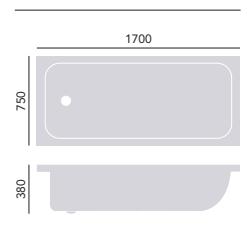

Acrylic Single Ended Fitted Bath

Internal length 1489mm
Internal width 572mm
Height 380mm
Overflow to waste 335mm
Water capacity 200ltr

1700 x 750mm Solid Skin
2 taphole BWYW1775S £520

Please order panels separately, see page 96 - 97. Use with bath screens, see page 94. Comes with adjustable feet.