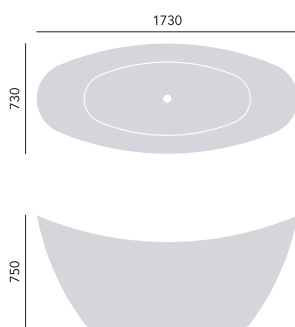

21 x 15

STATEMENT FREESTANDING ACRYLIC BATHS

**Alderley Mock Croc Skin Effect
Freestanding Acrylic Double Ended Bath**

Height max 750mm
Weight 48kg
Overflow to waste 360mm
Water capacity 200ltr

Mock Croc Effect BALFS00CRC **£2495**