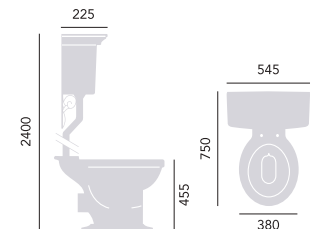

Bidet
 1 taphole PVEW03 £245

VICTORIA

Standard Height WC & Cistern

WC PVEWS00 £230
Cistern PVEWC01F £195

Use with Heritage WC seat. Cistern price includes fittings. Select your cistern lever from our range, see page 67. Cistern offers 6/4 litre dual flush.

Comfort Height WC & Cistern

Comfort Height WC PVEWC00 £260
Cistern PVEWC01F £195

Use with Heritage WC seat. Cistern price includes fittings. Select your cistern lever from our range, see page 67.

High Level WC & Cistern

Comfort Height WC PVEWC00 £260
High Level Cistern PHPW02F £270

High Level Flush Pack

Chrome CC03 £300
Vintage Gold CA03 £340

High/Low Level Coupling Kit

Ceramic CKVEW00 £65

Cistern price includes fittings. Cistern offers 6/4 litre dual flush. Flush pack includes brackets and chain pull. Shortening the flush pipe may affect the efficiency of the flush.

Cistern price includes fittings. Select your cistern lever from our range, see page 67. Cistern offers 6/4 litre dual flush.

Acrylic Super Deep Single Ended Fitted Bath

Internal length 1536mm
Internal width 595mm
Height 430mm
Overflow to waste 375mm
Water capacity 225ltr