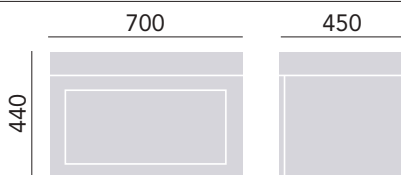

Hampstead Basins

1 Taphole Basin PHAW051 £220
2 Taphole Basin PHAW05 £220

Handle positions are not pre-drilled. Select a stylish handle from our on-trend range, see page 156 - 157.