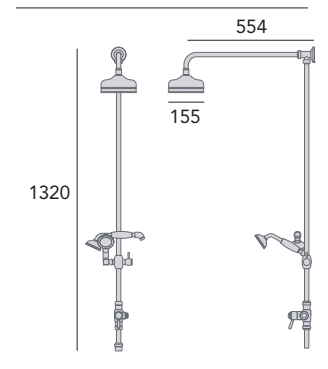

Extra large 8" shower head.

Fixed Riser Kit with Diverter to Head and Handset

Chrome	STC15	£355
Vintage Gold	STA15	£440

Large 6" shower head.

WASTES & EXTRAS

Basin Waste

Chrome	THC10	£15
Vintage Gold	THA10	£25
Rose Gold	THRG10	£25