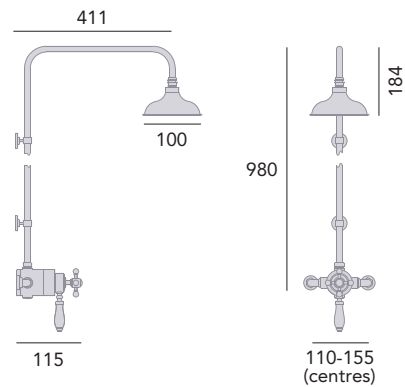

Working pressure range: Min. 0.1, Max. 5.0 Bar

Working pressure range: Min. 0.1, Max. 5.0 Bar