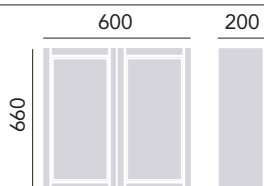

600mm Mirror Wall Unit
Dove Grey FFDGRMWU600 £330

Handle positions are not pre-drilled. Select stylish handles from our on-trend range, page 156 - 157. Door supplied loose so can be fitted to open right or left. Removable shelf included.