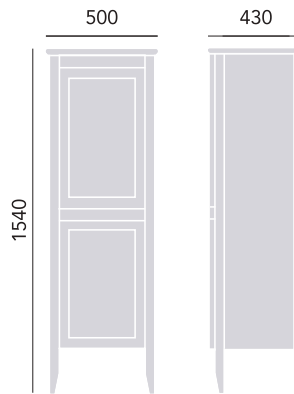

Freestanding Tall Boy
Dove Grey KDG61 £720

Handle positions are not pre-drilled. Select a stylish handle from our on-trend range, see page 156 - 157. Removable shelf included.

Double Door Mirrored Wall Cabinet
Dove Grey KDG62 £470