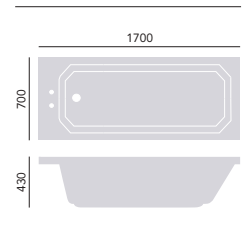

Close Coupled Standard Height WC & Landscape Cistern

WC	PGRW00	£200
Landscape Cistern	PGDW01F	£180

Close Coupled Comfort Height WC & Cistern

Comfort Height WC	PGRWC00	£235
Portrait Cistern	PGDW02F	£200
Landscape Cistern	PGDW01F	£180

Internal length 1470mm
Internal width 540mm
Height 430mm
Overflow to waste 285mm
Water capacity 200ltr

1700 x 700mm Solid Skin 2 taphole BGDW1770S **£450**

Please order panels separately, see page 96 - 97. Use with bath screens, see page 94. Comes with adjustable feet. Features Solid Skin technology