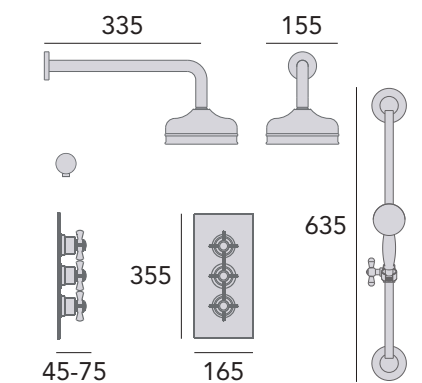

Working pressure range: Min. 0.2, Max. 5.0 Bar