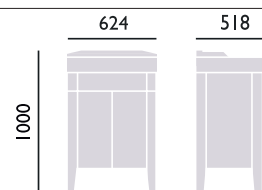

Granley Basins

2 Taphole Basin	PGRW05F	£240
3 Taphole Basin	PGRW053F	£240

Handle positions are not pre-drilled. Select a stylish handle from our on-trend range, see page 156 - 157. Removable shelf included.