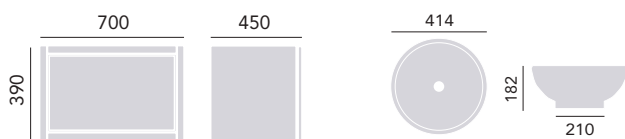

Worktops

Black Laminate WTBLKWWHD £85
White Laminate WTWHIWWHD £85
Oak Laminate WTOAKWWHD £85

Can be used singularly or installed as a pair. Handle positions are not pre-drilled. Select a stylish handle from our on-trend range, see page 156 - 157.

Can be used singularly or installed as a pair. Handle positions are not pre-drilled. Select stylish handles from our on-trend range, see page 156 - 157.