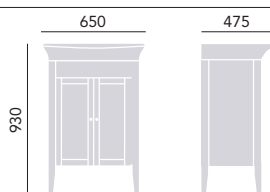

Handle positions are not pre-drilled. Select a stylish handle from our on-trend range, see page 156 - 157. Measurements given include the basin. Removable shelf included.