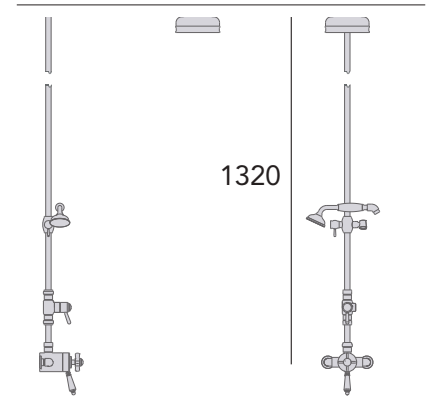

Working pressure range: Min: 0.2 Max: 5.0