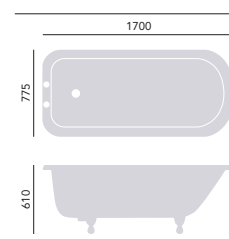

Price includes bath and feet. Essex 2 taphole bath with Imperial Feet shown here. See page 75 for additional feet options. For waste options, choose from THC21 or THC16 with THC15CI, all on page 95.