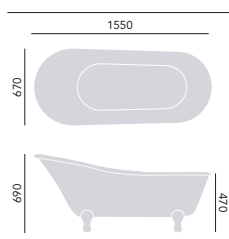

Height inc. feet 690mm
Weight 38kg
Overflow to waste 360mm
Water capacity 165ltr

1550 x 670mm with Chrome Feet
No taphole BGRFSW00 + BFGRC **£815**

Chrome clicker waste is included. Use with THC15CI, see page 95. Use with freestanding bath taps only. Feet and bath codes are required. Cannot be fitted with a standard waste trap unless the waste is fitted below floor level or if the bath is positioned on a raised floor or plinth.

Baby Oban
Freestanding Acrylic Double Ended Roll Top Bath