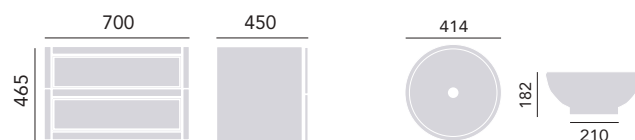

Vessel Bowl

Chiswick PCHWI4 £195

Worktops

Black Laminate WTBLKWWHS £65
 White Laminate WTWHIWWHS £65
 Oak Laminate WTOAKWWHS £65

Can be used singularly or installed as a pair. Handle positions are not pre-drilled. Select a stylish handle from our on-trend range, see page 156 - 157.