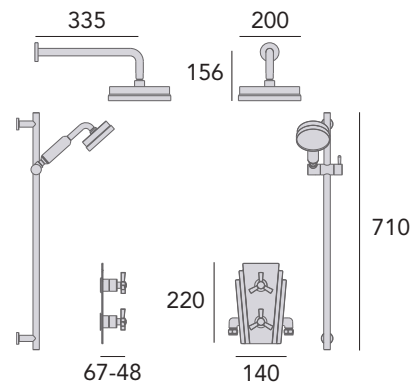

Working pressure range: Min: 0.2 Max: 5.0