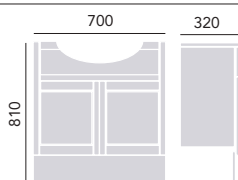

700mm Vanity Unit
Graphite FFGRAVAN700 **£449**

Unit is pre-cut to be compatible with Dorchester, Granley & Claverton semi-recessed basins. Removable shelf included. Handle positions are not pre-drilled. Select stylish handles from our on-trend range, page 156 - 157. Worktops and plinths sold separately.