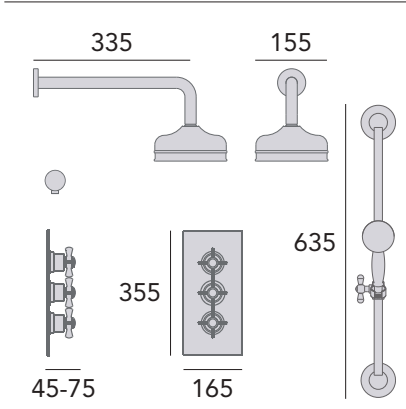

Working pressure range: Min. 0.2, Max. 5.0 Bar