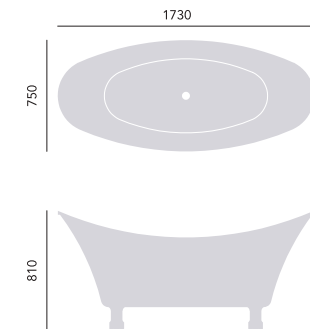

White feet included. Chrome clicker waste and overflow is included. Use with THCI5CI, see page 95.