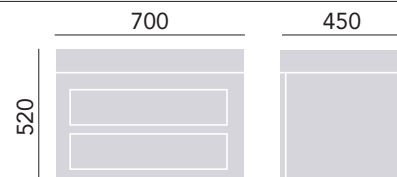

Hampstead Basins

1 Taphole Basin   PHAW051   £220
2 Taphole Basin   PHAW05   £220

Handle positions are not pre-drilled. Select stylish handles from our on-trend range, see page 156 - 157.