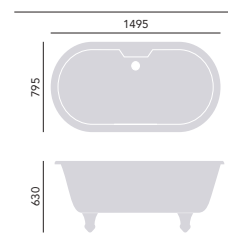

Height inc. feet 630mm (Max)
Weight 35kg
Overflow to waste 360mm
Water capacity 163ltr

1495 x 795mm with Chrome Feet
2 taphole BBOFSW00 + BFBOBC **£795**

For waste options select THC16 with THC15CI on page 95.

Oban
Freestanding Acrylic Double Ended Roll Top Bath