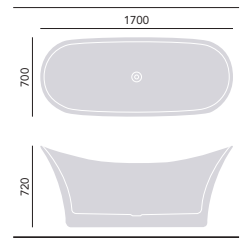

Penhallam
Freestanding Acrylic Double Ended Slipper Bath

Height max 720mm
Weight 40kg
Overflow to waste 370mm
Water capacity 190ltr

1700 x 700mm
No taphole BPEFSW00 £1700

Chrome clicker waste and overflow is included. Use with freestanding bath taps only. Cannot be fitted with a standard waste trap unless the waste is fitted below floor level or if the bath is positioned on a raised floor or plinth.