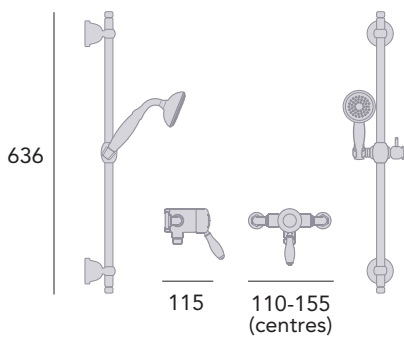

Petite handset.

Chrome SLCDUALMIN 02
Vintage Gold SLCDUALMIN04

£395
£475

Exposed Dual Control Mini Valve with Fixed Riser Kit

Petite 5" shower rose.

Chrome SLCDUALMIN01
Vintage Gold SLCDUALMIN03

£420
£515

Working pressure range: Min. 0.1, Max. 5.0 Bar