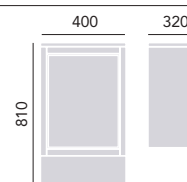

400mm Base Unit
Graphite FFGRABU400 **£275**