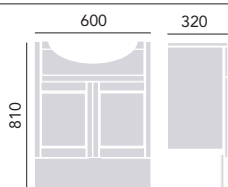

600mm Vanity Unit

Ivory Lace FFIVLVAN600 **£400**

Unit is pre-cut to be compatible with Dorchester, Granley & Claverton semi-recessed basins. Removable shelf included. Handle positions are not pre-drilled. Select stylish handles from our on-trend range, page 156 - 157. Worktops and plinths sold separately.