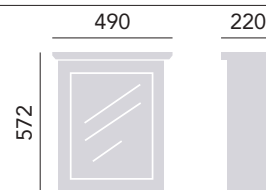

Single Door Mirrored Wall Cabinet

Oyster KOY65 £410