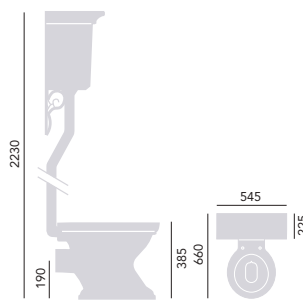

Cistern price includes fittings. Shortening the length of the flushpipe may affect the efficiency of the flush. Use with Heritage WC Seat. Flush pack includes brackets and chain pull. Cistern offers 6/4 litre dual flush.