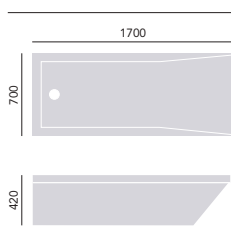

Blenhiem
Acrylic Single Ended Fitted Bath

Internal length 1543mm
Internal width 500-585mm
Height 420mm
Overflow to waste 310mm
Water capacity 202ltr

1700 x 700mm Solid Skin
No taphole BHPWI770S **£450**

Please order panels separately, see page 96 - 97. Use with bath screens, see page 94. Comes with adjustable feet.