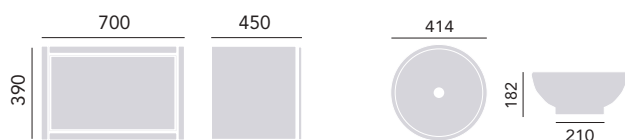

Worktops

Black Laminate WTBLKWWHS £65
White Laminate WTWHIWWHS £65
Oak Laminate WTOAKWWHS £65

Can be used singularly or as a pair. Handle positions are not pre-drilled. Select a stylish handle from our on-trend range, see page 156 - 157.

Can be used singularly or as a pair. Handle positions are not pre-drilled. Select a stylish handle from our on-trend range, see page 156 - 157.