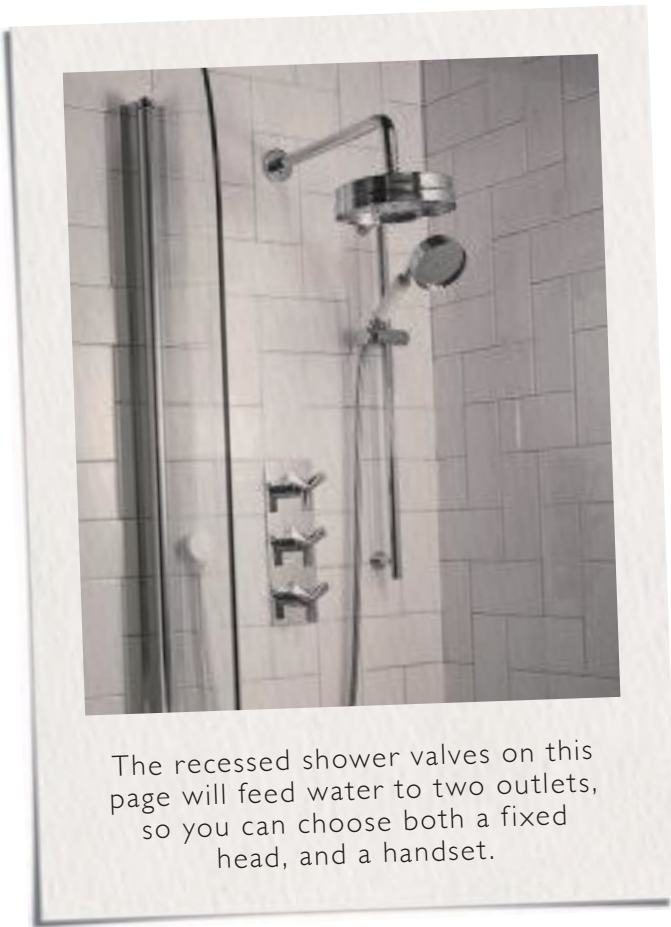

CHOOSE YOUR OWN: VALVES FOR TWO OUTLET RECESSED SHOWERS

Dawlish Recessed Thermostatic Shower Valve with Twin Stopcocks

Chrome SDC05 £475
Vintage Gold SDA05 £525

Valve will fit in a 35mm cavity space. Hose outlet included. Ceramic Disc.

Glastonbury Recessed Shower Valve with Diverter

Chrome SGC04 £475
Vintage Gold SGA04 £500

Valve will fit in a 35mm cavity space. Hose outlet included. Ceramic Disc.