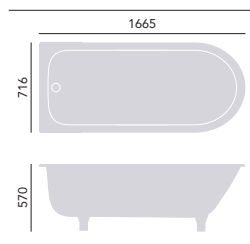

Tilbury
Corner Freestanding Acrylic Bath

Height inc. feet 570mm
Weight 41kg
Overflow to waste 356mm
Water capacity 185ltr

Left Hand

No taphole BTIFSW00L + BTIFC **£900**
in White

Right Hand

No taphole BTIFSW00R + BTIFC **£900**
in White