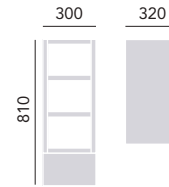

Worktops and plinths sold separately.