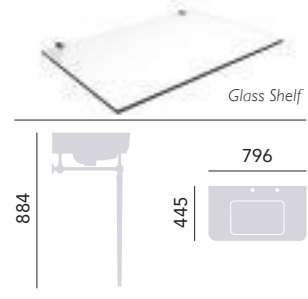

Chrome WGABWYN8 £100
 Vintage Gold WGABWYN8VG £120

Use with a bottle trap, see page 207.

Washstand Towel Rail

Height 35mm
 Width 321mm
 Depth 85mm

Chrome WTABUNI £85
 Vintage Gold WTABUNIVG £100
 Rose Gold WTABUNIRG £100