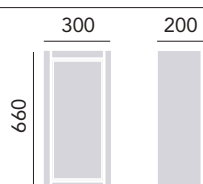

300mm Wall Unit
Graphite FFGRAMWU300 **£165**

Handle positions are not pre-drilled. Select a stylish handle from our on-trend range, page 156 - 157. Door supplied loose so can be fitted to open right or left.