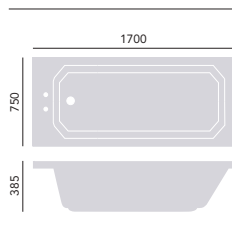

Acrylic Single Ended Fitted Bath

Internal length 1449mm
Internal width 562mm
Height 385mm
Overflow to waste 300mm
Water capacity 205ltr

1700 x 750mm Solid Skin
2 taphole BGRW1775S £520

Please order panels separately, see page 96 - 97. Use with bath screens, see page 94. Comes with adjustable feet.