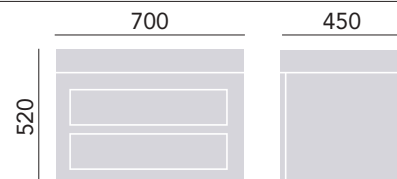

Handle positions are not pre-drilled. Select a stylish handle from our on-trend range, see page 156 - 157.

Wall Hung Vanity Unit Two Drawer

Oyster KOY99 £550

Hampstead Basins

1 Taphole Basin PHAW051 £220
2 Taphole Basin PHAW05 £220