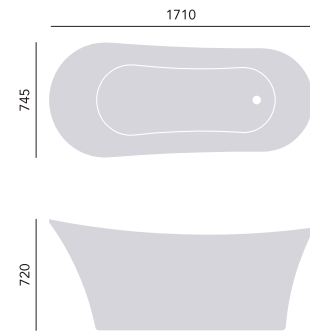

Each bath is individually finished with real metallic leaf and coated with a high gloss acrylic surface. Chrome clicker waste and overflow is included. Use with THCI5CI, see page 95.