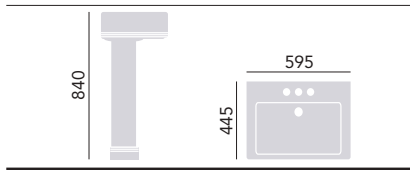

Use with a bottle trap, see page 207.