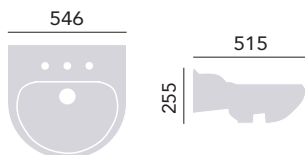

Back to Wall WC
WC PDWF00 £275
Concealed Cistern and Push Button CFC32 £80