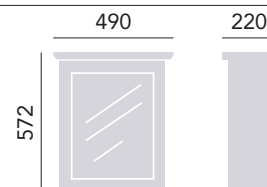

Single Door Mirrored Wall Cabinet
White Ash KWA65 **£410**