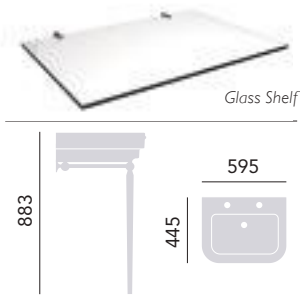

Glass Shelf

Height 8mm
Width 530mm
Depth 360mm

Chrome WGABWYN £85
Vintage Gold WGABWYNVG £100

Use with a bottle trap, see page 207.