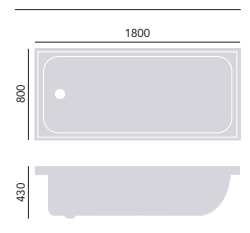

Acrylic Super Deep Single Ended Fitted Bath

Internal length 1536mm
Internal width 595mm
Height 430mm
Overflow to waste 375mm
Water capacity 225ltr

1800 x 800mm Solid Skin 2 taphole BVEWI880S £625

Please order panels separately, see page 96 - 97. Use with bath screens, see page 94. Comes with adjustable feet.