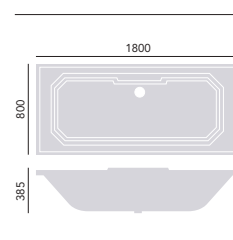

Granley
Acrylic Double Ended Fitted Bath

Internal length 1645mm
Internal width 650mm
Height 385mm
Overflow to waste 280mm
Water capacity 225ltr

1800 x 800mm Solid Skin
2 taphole BGRWI880D **£605**

Please order panels separately, see page 96 - 97. Use with bath screens, see page 94. Comes with adjustable feet.