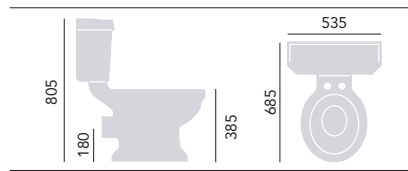

I Taphole Bidet PGRW03 £235

Close Coupled Standard Height WC & Cistern

WC PGRW00 £200
Cistern PGRW01F £190

Close Coupled Comfort Height WC & Cistern

Comfort Height WC PGRWC00 £235
Cistern PGRW01F £190

Use with Heritage WC Seat. Cistern price includes fittings. Select your cistern lever from our range, see page 67. Cistern offers 6/4 litre dual flush.