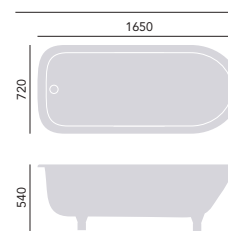

Height inc. feet 540mm
Weight 35kg
Overflow to waste 330mm
Water capacity 185ltr

1650 x 720mm with Chrome Feet
2 taphole BPHW01 + BFBOBC **£865**

Cannot be fitted with a standard waste trap unless the waste is fitted below floor level, if the bath is positioned on a raised floor or plinth, or used with shallow trap waste THC15CI with THC16, both on page 95.