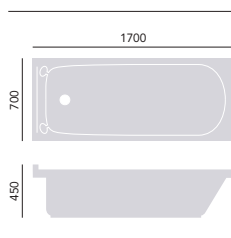

Dorchester
Acrylic Single Ended Fitted Bath

Internal length 1514mm
Internal width 567mm
Height 450mm
Overflow to waste 315mm
Water capacity 200ltr

1700 x 700mm Solid Skin
2 taphole BRHW1770S **£450**

Please order panels separately, see page 96 - 97. Use with bath screens, see page 94. Comes with adjustable feet.