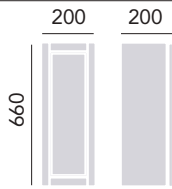

200mm Wall unit

Ivory Lace FFIVLWU200 **£180**

Handle positions are not pre-drilled. Select a stylish handle from our on-trend range, page 156 - 157. Door supplied loose so can be fitted to open right or left. Worktops and plinths sold seperately.