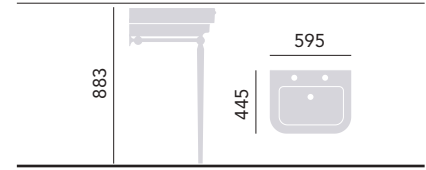

Use with a bottle trap, see page 207.