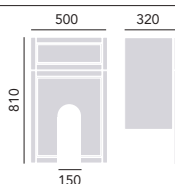

600mm WC Unit

Ivory Lace FFIVLWCU600 **£330**

For use with concealed cistern CFC32 only. Compatible with any Heritage back to wall pan. Worktops and plinths sold separately.

500mm WC Unit

Ivory Lace FFIVLWCU500 **£300**