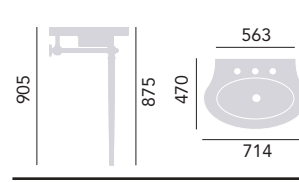

Glass Shelf

Height 8mm
 Width 405mm
 Depth 395mm

Chrome WGABCLA £85
 Vintage Gold WGABCLAVG £100

Use with a bottle trap, see page 207. Please note the towel rails are not suitable for use with the Claverton washstand.