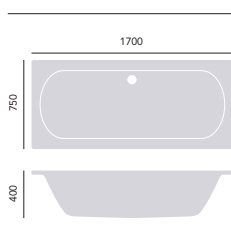

Claverton
Acrylic Double Ended Fitted Bath

Internal length 1550mm
Internal width 585mm
Height 400mm
Overflow to waste 325mm
Water capacity 170ltr

1700 x 750mm Solid Skin
No taphole BCLWI775D **£550**

Please order panels separately, see page 96 - 97. Use with bath screens, see page 94. Comes with adjustable feet.