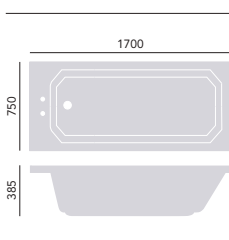

Granley
Acrylic Single Ended Fitted Bath

Internal length 1449mm
Internal width 562mm
Height 385mm
Overflow to waste 300mm
Water capacity 205ltr

1700 x 750mm Solid Skin
2 taphole BGRWI775S **£520**

Please order panels separately, see page 96 - 97. Use with bath screens, see page 94. Comes with adjustable feet.