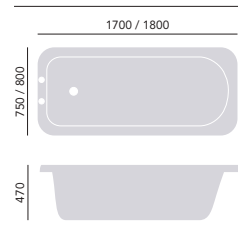

Sutherland

Internal length 1530mm
Internal width 600mm
Height 470mm
Weight 139kg
Overflow to waste 393mm
Water capacity 220ltr

1700 x 750mm

2 taphole in White BRT1775S2TH **£995**

No taphole in White BRT1775S0TH **£995**

Grampian

Internal length 1630mm
Internal width 620mm
Height 485mm
Weight 155kg
Overflow to waste 400mm
Water capacity 250ltr

1800 x 800mm

2 taphole in White BRT1880S2TH **£1050**

Includes standard adjustable feet. For bath panels see page 96 - 97. Sutherland bath shown here.