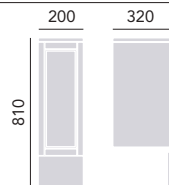

Handle positions are not pre-drilled. Select a stylish handle from our on-trend range, page 156 - 157. Door supplied loose so can be fitted to open right or left. Worktops and plinths sold separately.