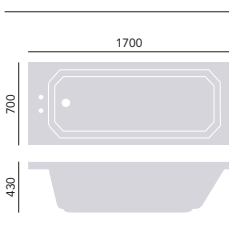

Granley Deco
Acrylic Single Ended Fitted Bath

Internal length 1470mm
Internal width 540mm
Height 430mm
Overflow to waste 285mm
Water capacity 200ltr

1700 x 700mm Solid Skin
2 taphole BGDWI770S **£450**

Please order panels separately, see page 96 - 97. Use with bath screens, see page 94. Comes with adjustable feet.