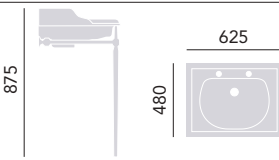

Use with a bottle trap, see page 207.