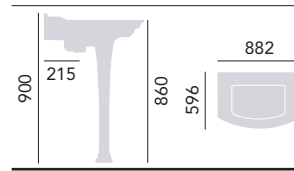

Handle positions are not pre-drilled. Select a stylish handle from our on-trend range, see page 156 - 157. Measurements given include the basin. Removable shelf included.

Use with a bottle trap, see page 207.