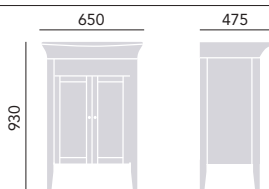

Handle positions are not pre-drilled. Select a stylish handle from our on-trend range, see page 156 - 157. Measurements given include the basin. Removable shelf included.