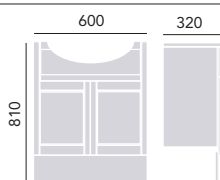

600mm Vanity Unit
Graphite FFGRAVAN600 **£400**

Unit is pre-cut to be compatible with Dorchester, Granley & Claverton semi-recessed basins. Removable shelf included. Handle positions are not pre-drilled. Select stylish handles from our on-trend range, page 156 - 157. Worktops and plinths sold separately.