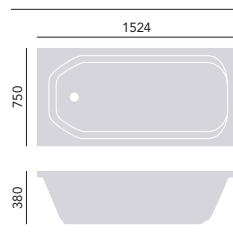

1700 x 750mm Solid Skin
2 taphole BWYW1775S £520

Acrylic Single Ended Fitted Bath

Internal length 1358mm
Internal width 593mm
Height 380mm
Overflow to waste 310mm
Water capacity 185ltr

1524 x 750mm Solid Skin
No taphole BBW1575S £395

The 1524mm (5ft) bath used to be a standard bath size and is useful if you are renovating an old property. Use with bath screens, see page 94. Comes with adjustable feet.