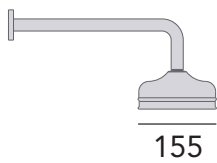

Premium Fixed Head

Chrome STCI9 £265
Vintage Gold STA19 £288

335

155

Large 6" shower head.