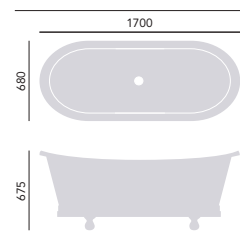

**Buckingham
Cast Iron Double Ended Bath**

Internal length 1560mm
Internal width 620mm
Height inc. feet 585mm
Weight 133kg
Overflow to waste 372mm
Water capacity 207ltr

1700 x 770mm
2 taphole
No taphole
Including Imperial Feet
Cast Iron
Chrome

Internal length 1640mm
Internal width 660mm
Height inc. feet 675mm
Weight 152kg
Overflow to waste 465mm
Water capacity 240ltr

1780 x 800mm
2 taphole
No taphole
Including Grand Imperial Feet
Cast Iron
Chrome

Price includes bath and feet. For waste options, choose from THC21 or THC16 with THC15CI, all on page 95.

FREESTANDING CAST IRON BATHS

Devon
Cast Iron Double Ended Bath

Internal length 1645mm
Internal width 610mm
Height inc. feet 790mm
Weight 144kg
Overflow to waste 367mm
Water capacity 200ltr (BRT40)
& 190ltr (BRT44)