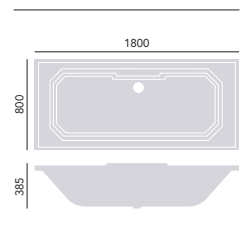

Acrylic Double Ended Fitted Bath

Internal length 1645mm
Internal width 650mm
Height 385mm
Overflow to waste 280mm
Water capacity 225ltr

1800 x 800mm Solid Skin
2 taphole BGRW1880D £605

Please order panels separately, see page 96 - 97. Use with bath screens, see page 94. Comes with adjustable feet.