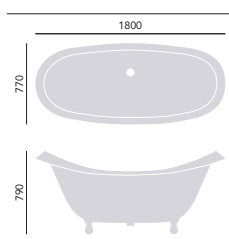

Price includes bath and feet. Use with Devon Bath Feet only. 2 taphole bath with Devon Feet shown here. For waste options, choose from THC21 or THC16 with THC15CI, all on page 95.