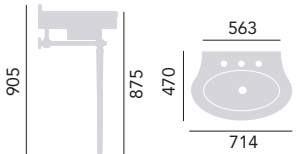

Washstand Chrome

Washstand	WSABCLA	£450
Glass Shelf	WGABCLA	£85

Use with a bottle trap, see page 207. Please note the towel rails are not suitable for use with the Claverton washstand.