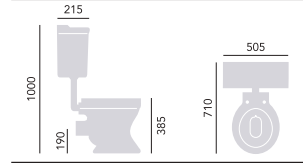

Low Level Flush Pack
Chrome CC00 £130
Vintage Gold CA00 £150
Rose Gold CRG00 £165

Use with Heritage WC Seat. Select your cistern lever from our range, see page 67. Cistern offers 6/4 litre dual flush.