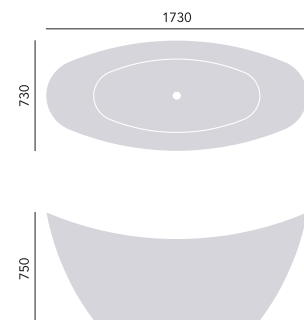

Chrome clicker waste and overflow is included. Use with TH15C1 shallow trap, see page 95.