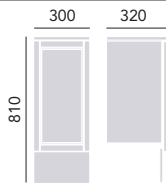

300mm Base Unit

Ivory Lace FFIVLBU300 £250

Handle positions are not pre-drilled. Select a stylish handle from our on-trend range, page 156 - 157. Door supplied loose so can be fitted to open right or left. Worktops and plinths sold separately.