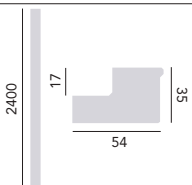

2400mm Cornice

Dove Grey   FFDGRCOR   **£100**

The cornice attaches to the top row of cabinets and is used in conjunction with the bridge to create a decorative finish.