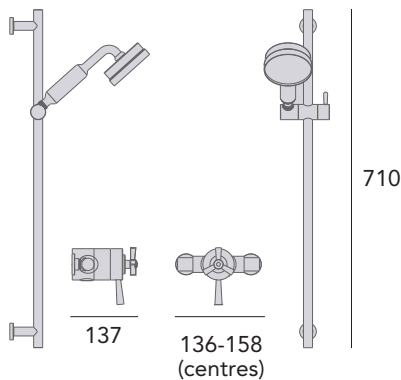

Working pressure range: Min: 0.2 Max: 5.0