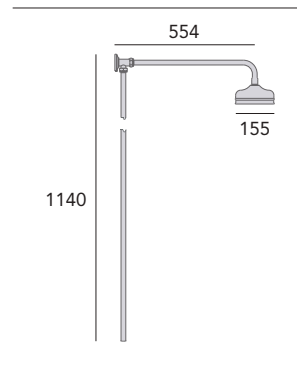

Large 6" shower head.