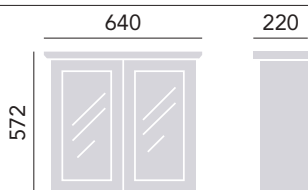

Double Door Mirrored Wall Cabinet

Oyster KOY62 £470

Handle positions are not pre-drilled. Select a stylish handle from our on-trend range, see page 156 - 157. Includes removable shelf.