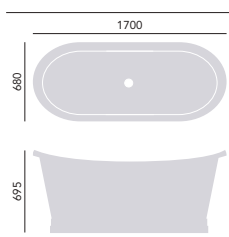

Price includes bath and feet. For waste options, choose from THC21 or THC16 with THC15CI, all on page 95.

FREESTANDING CAST IRON BATHS

Devon
Cast Iron Double Ended Bath

Internal length 1645mm
Internal width 610mm
Height inc. feet 790mm
Weight 144kg
Overflow to waste 367mm
Water capacity 200ltr (BRT40)
& 190ltr (BRT44)

Internal length 1580mm
Internal width 615mm
Height inc. feet 610mm
Weight 141kg
Overflow to waste 390mm
Water capacity 205ltr

1700 x 770mm

2 taphole

No taphole

Including Heritage Feet

Cast Iron +BRT02
Chrome +BRT12

Madeira
Cast Iron Double Ended Bath

Internal length 1620mm
Internal width 585mm
Height 695mm
Weight 194kg
Overflow to waste 390mm
Water capacity 217ltr

1700 x 695mm

No taphole

BRT76

£4200

Sales enquiries: 0330 026 8501 - Customer Service: 0330 026 8503

**Hampshire
Cast Iron Single Ended Bath**

Internal length 1548mm
Internal width 608mm
Height inc. feet 795mm
Weight 141kg
Overflow to waste 370mm
Water capacity 200ltr

1700 x 780mm

2 taphole

No taphole

Including Heritage Feet