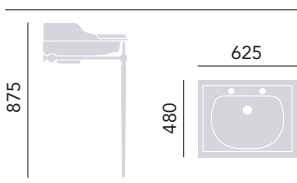

Use with a bottle trap, see page 207.