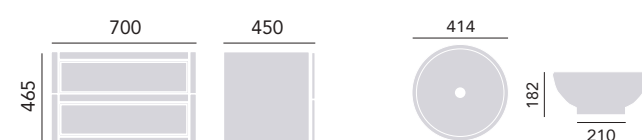

Worktops

Black Laminate WTBLKWWHS £65
White Laminate WTWHIWWHS £65
Oak Laminate WTOAKWWHS £65

Can be used singularly or as a pair. Handle positions are not pre-drilled. Select a stylish handle from our on-trend range, see page 156 - 157.

Can be used singularly or as a pair. Handle positions are not pre-drilled. Select a stylish handle from our on-trend range, see page 156 - 157.