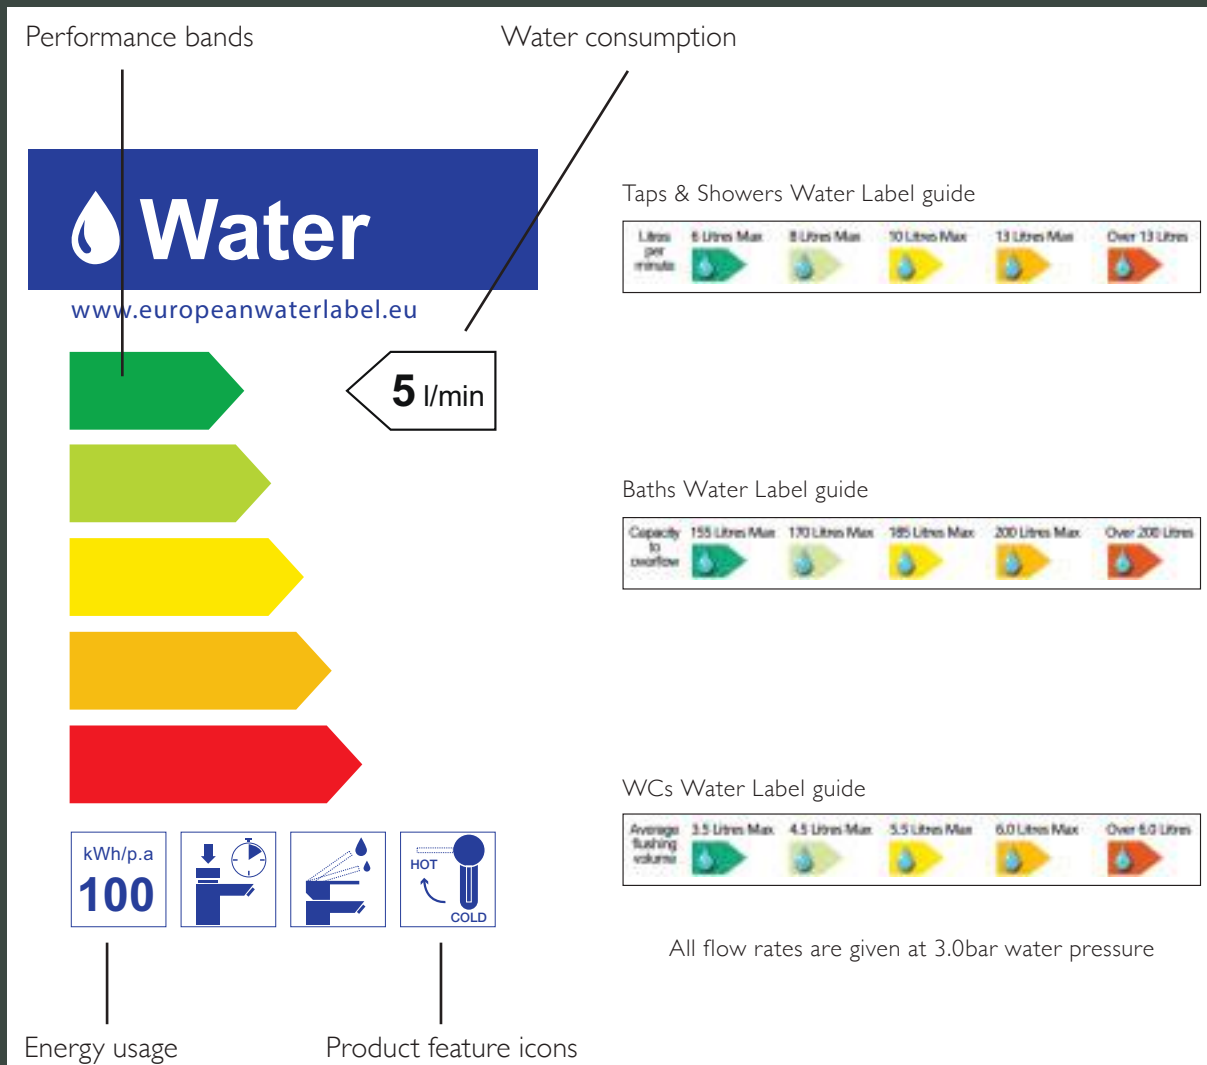

Explaining water efficiency

There are over 60 million people living in the UK, using on average 150 litres of water per day for washing, cooking and drinking. Improvements in lifestyle and new technologies within the domestic environment mean we use 55% more water than we did 25 years ago, with half of this being used within the bathroom environment

As climate change takes a greater hold on the environment we understand it is essential for us all to use water wisely. At Heritage we appreciate how important it is to save water and that's why we have designed selected products to optimise water usage in the bathroom.

You can now tell how much water a product uses in normal domestic conditions by looking for the Water Label. A green indicator flag shows that a product uses the least amount of water whereas a red flag indicates that a product uses more water; however this gives you a greater flow from your taps and showers for a faster filling basin or bath and more invigorating shower.

You can find a complete explanation of the European Water Label and how it works at www.europeanwaterlabel.eu

Find Water Label information for our products at www.heritagebathrooms.com