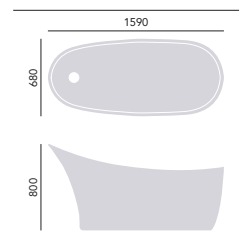

Polperro
Freestanding Acrylic Single Ended Slipper Bath

Height max 800mm
Weight 34kg
Overflow to waste 325mm
Water capacity 216ltr

1590 x 700mm
No taphole BKFSW01 £1575

Chrome clicker waste and overflow is included. Use with freestanding bath taps only. Cannot be fitted with a standard waste trap unless the waste is fitted below floor level or if the bath is positioned on a raised floor or plinth.