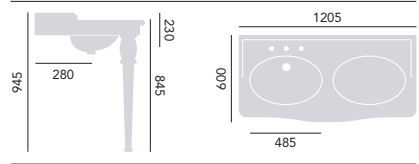

Double Console Basin & Legs
3 Taphole Basin PVEW483 £795
Console Basin Legs (Pair) PVEW09L £185

Use with bottle traps, see page 207.