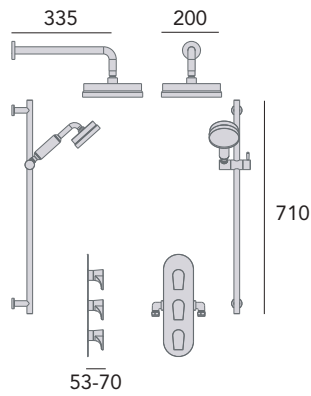

LYMINGTON LACE GOLD SHOWER

Recessed Shower Valve with Lace Gold Handles, Deluxe Fixed Head and Flexible Riser Kit

Extra large 8" shower rose.
Deluxe 4" handset.
Hose outlet included.
Ceramic disc.
Valve will fit in a 35mm cavity space.

Lace Gold Inlay SLYCGDUAL01 £840

Working pressure range: Min: 0.2 Max: 5.0