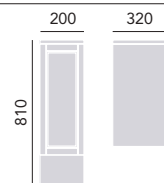

200mm Base Unit

Ivory Lace FFIVLBU200 £180

Handle positions are not pre-drilled. Select a stylish handle from our on-trend range, page 156 - 157. Door supplied loose so can be fitted to open right or left. Worktops and plinths sold separately.