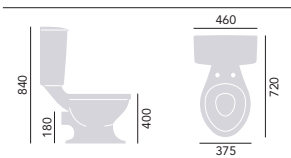

Bidet
 1 taphole PVEW03 £245

VICTORIA

Standard Height WC & Cistern

WC PVEWS00 £230
Cistern PVEWC01F £195

Use with Heritage WC seat. Cistern price includes fittings. Select your cistern lever from our range, see page 67. Cistern offers 6/4 litre dual flush.