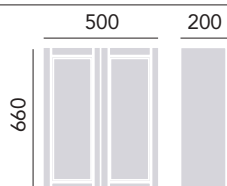

500mm Mirror Wall Unit
Dove Grey FFDGRMWU500 £220

Handle positions are not pre-drilled. Select stylish handles from our on-trend range, page 156 - 157. Door supplied loose so can be fitted to open right or left. Removable shelf included.