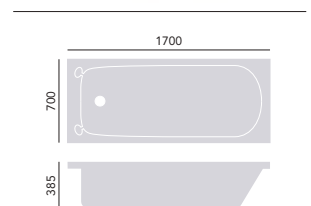

Bath has two plain soap dishes and plain internal rim. Please order panels separately, see page 96 - 97. Use with bath screens, see page 94. Comes with adjustable feet.