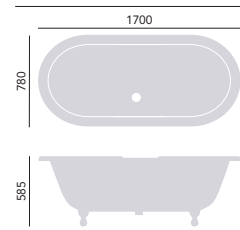

**Buckingham
Cast Iron Double Ended Bath**

Internal length 1560mm
Internal width 620mm
Height inc. feet 585mm
Weight 133kg
Overflow to waste 372mm
Water capacity 207ltr

1700 x 770mm
2 taphole
No taphole
Including Imperial Feet
Cast Iron
Chrome

+BRT82 **£1945**
+BRT84 **£2050**

Price includes bath and feet. 2 taphole bath with Imperial Feet shown. For waste options, choose from THC21 or THC16 with THC15CI, all on page 95.