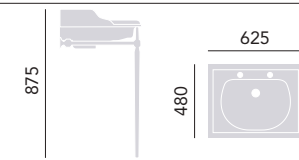

Use with a bottle trap, see page 207.