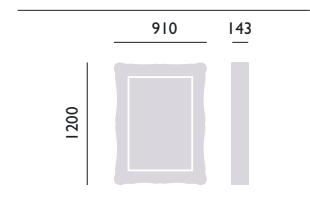

Wooden frame available in either a hand-leaved silver/gold finish, or a black painted finish. Can be hung as portrait or landscape.