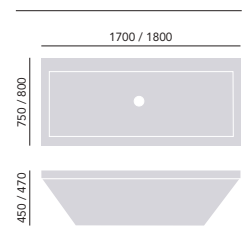

BLLENHEIM

Close Coupled WC & Cistern

Comfort Height WC PHPWC00 **£245**
Standard Height WC PHPW00 **£210**
Cistern PHPW01F **£190**

Cistern price includes fittings and offers a single flush of 6 litres. Select your cistern lever from our range, see page 67.

Low-Level WC & Cistern

Comfort Height WC PHPWC00 **£245**
Low-level Cistern PHPW01LF **£200**

Low level Flush Pack

Chrome CC02 **£130**
Vintage Gold CA02 **£150**
Rose Gold CRG02 **£165**

High/Low level Coupling Kit

Ceramic CKHPW00 **£80**

Cistern price includes fittings and offers a single flush of 6 litres. Select your cistern lever from our range, see page 67.

High Level WC & Cistern

Comfort Height WC PHPWC00 **£245**
High Level Cistern PHPW02F **£270**

High level Flush Pack

Chrome CC03 **£300**
Vintage Gold CA03 **£340**

High/Low level Coupling Kit

Ceramic CKHPW00 **£80**

Cistern price includes fittings. Cistern offers 6/4 litre dual flush. Flush pack includes brackets and chain pull. Shortening the flush pipe may affect the efficiency of the flush.

Acrylic Single Ended Fitted Bath

Internal length 1543mm
Internal width 500-585mm
Height 420mm
Overflow to waste 310mm
Water capacity 202ltr

1700 x 700mm Solid Skin
No taphole BHPW1770S **£450**

Please order panels separately, see page 96 - 97. Use with bath screens, see page 94. Comes with adjustable feet.

Acrylic Double Ended Fitted Bath

Internal length 1591mm
Internal width 600mm
Height 450mm
Overflow to waste 370mm
Water capacity 200ltr

1700 x 750mm Solid Skin
No taphole BHPW1775D **£555**

Internal length 1695mm
Internal width 640mm
Height 470mm
Overflow to waste 375mm
Water capacity 220ltr

1800 x 800mm Solid Skin
No taphole BHPW1880D **£600**

Please order panels separately, see page 96 - 97. Use with bath screens, see page 94. Comes with adjustable feet. Features Solid Skin technology.