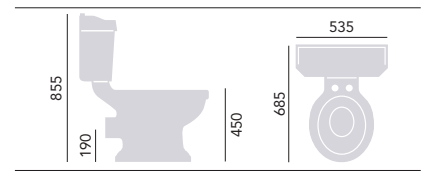

I Taphole Bidet PGRW03 £235

Close Coupled Standard Height WC & Cistern

WC PGRW00 £200
Cistern PGRW01F £190

Close Coupled Comfort Height WC & Cistern

Comfort Height WC PGRWC00 £235
Cistern PGRW01F £190

Use with Heritage WC Seat. Cistern price includes fittings. Select your cistern lever from our range, see page 67. Cistern offers 6/4 litre dual flush.