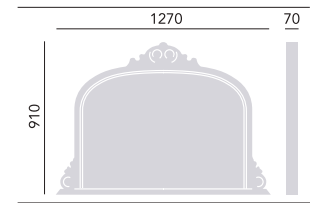

Wooden frame with silver hand-leaved finish.