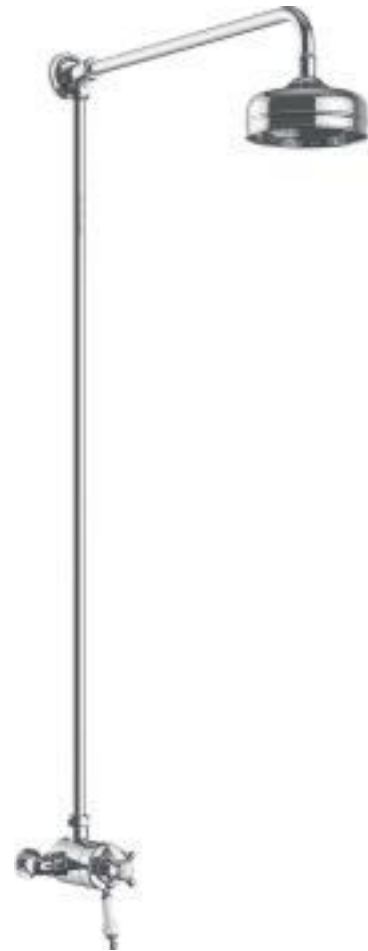

Exposed Shower with Premium Flexible Riser Kit

Premium handset.

Chrome	SHDDUAL09	£475
Vintage Gold	SHDDUAL10	£545

If you like this valve but want to choose different accessories, use the below code and see our kits on page 202.