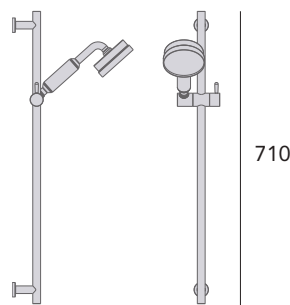

335

200

Extra large 8" shower head.

Deluxe Adjustable Riser Kit with Handset

Chrome STCI8 £200

710

Large 4" handset.

Premium Adjustable Riser Kit with Handset