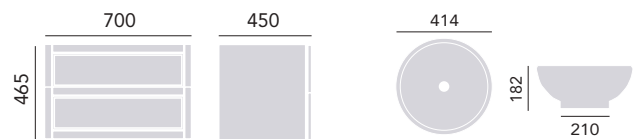

Vessel Bowl

Chiswick PCHWI4 (x2) £195 each

Worktops

Black Laminate WTBLKWWHD £85
 White Laminate WTWHIWWHD £85
 Oak Laminate WTOAKWWHD £85

Can be used singularly or installed as a pair. Handle positions are not pre-drilled. Select a stylish handle from our on-trend range, see page 156 - 157.