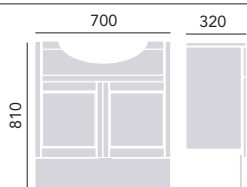

700mm Vanity Unit

Ivory Lace FFIVLVAN700 **£449**

Unit is pre-cut to be compatible with Dorchester, Granley & Claverton semi-recessed basins. Removable shelf included. Handle positions are not pre-drilled. Select stylish handles from our on-trend range, page 156 - 157. Worktops and plinths sold separately.