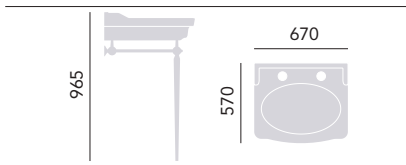

Standard Basin & Abingdon Washstand
3 Taphole Basin PVEW063 £285
Washstand Vintage Gold
Washstand WSABVICVG £500
Glass Shelf WGABVICVG £100
Towel Rail WTABUNIVG £100

Use with a bottle trap, see page 207.