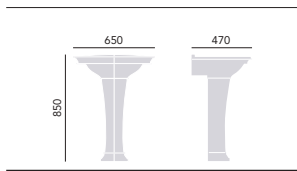

Handle positions are not pre-drilled. Select a stylish handle from our on-trend range, see page 156 - 157. Measurements given include the basin. Removable shelf included.

Use with a bottle trap, see page 207.