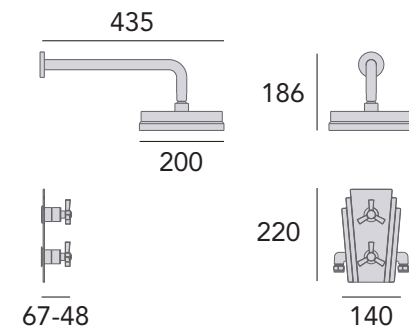

Working pressure range: Min: 0.2 Max: 5.0