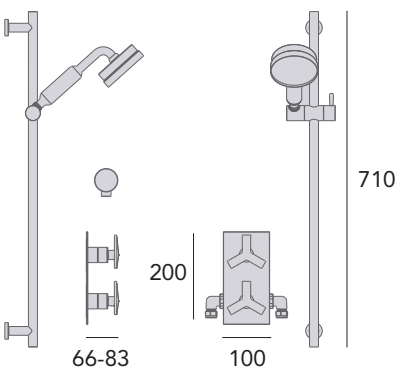

Working pressure range: Min. 0.2, Max. 5.0