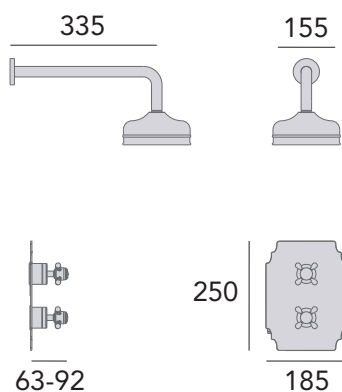

Working pressure range: Min: 0.2 Max: 5.0

Working pressure range: Min: 0.2 Max: 5.0