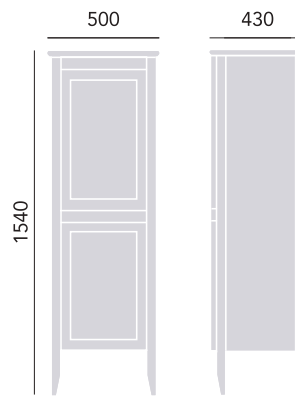

CAVERSHAM WHITE ASH FREESTANDING FURNITURE & WALL CABINETS

Freestanding Tall Boy
White Ash KWA61 **£720**

Handle positions are not pre-drilled. Select a stylish handle from our on-trend range, see page 156 - 157. Removable shelf included.