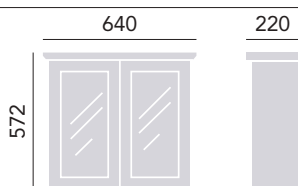

Double Door Mirrored Wall Cabinet

Graphite KGR62 £470

Handle positions are not pre-drilled. Select a stylish handle from our on-trend range, see page 156 - 157. Includes removable shelf.

Graphite KGR65 £410