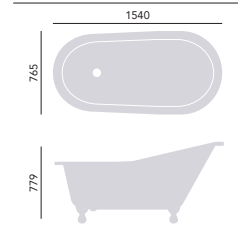

**Kent
Cast Iron Single Ended Bath**

Internal length 1380mm
Internal width 600mm
Height inc. feet 779mm
Weight 126kg
Overflow to waste 353mm
Water capacity 156ltr

1550 x 765mm

2 taphole

No taphole

Including Heritage Feet

Cast Iron

Chrome

Including Imperial Feet

Cast Iron

Chrome

+BRT08 **£1865**

+BRT13 **£1945**

+BRT28 **£1945**

+BRT33 **£2050**

BRT27
BRT07

Price includes bath and feet. 2 taphole bath with Imperial Feet shown. See page 75 for additional feet options. For waste options, choose from THC21 or THC16 with THC15CI, all on page 95.