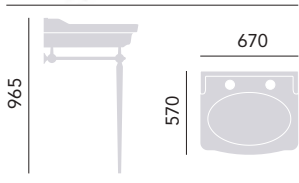

Glass Shelf

Height 8mm
 Width 550mm
 Depth 442mm

Chrome WGABVIC £85
 Vintage Gold WSABVICVG £100

Use with a bottle trap, see page 207.

ABINGDON

Wynwood Washstand Standard

Chrome WSABWYN £450
 Vintage Gold WSABWYNVG £500