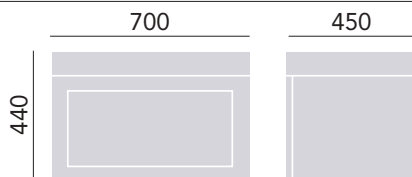

Hinge adjusts and seat will fit all British Standard WCs.

CAVERSHAM IVORY LACE WALL HUNG FURNITURE

Wall Hung Vanity Unit One Drawer

Ivory Lace WHIVLVAN1D £520

Hampstead Basins

1 Taphole Basin PHAW051 £220
 2 Taphole Basin PHAW05 £220