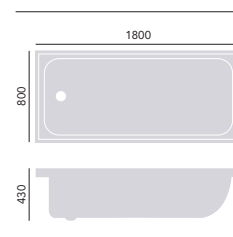

Victoria
Acrylic Super Deep Single Ended Fitted Bath

Internal length 1536mm
Internal width 595mm
Height 430mm
Overflow to waste 375mm
Water capacity 225ltr

1800 x 800mm Solid Skin
2 taphole BVEWI880S **£625**

Please order panels separately, see page 96 - 97. Use with bath screens, see page 94. Comes with adjustable feet.