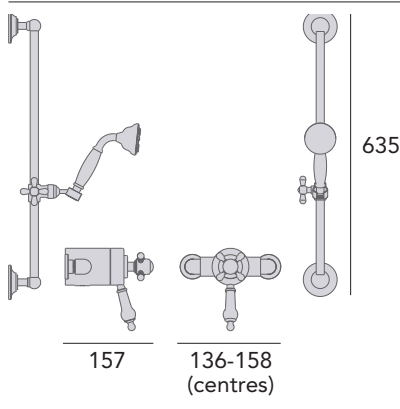

Working pressure range: Min: 0.2 Max: 5.0