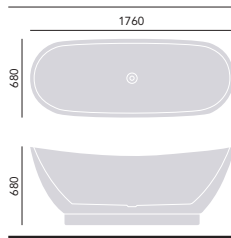

FREESTANDING ACRYLIC BATHS

Merrivale
Freestanding Acrylic Double Ended Bath

Height max 680mm
Weight 37kg
Overflow to waste 380mm
Water capacity 170ltr

1760 x 680mm
No taphole BMEFSW00 £1650

Chrome clicker waste and overflow is included. Use with THC15C1, see page 95. Use with freestanding bath taps only.