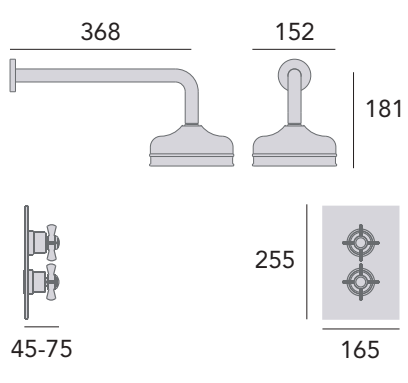

Working pressure range: Min. 0.2, Max. 5.0 Bar