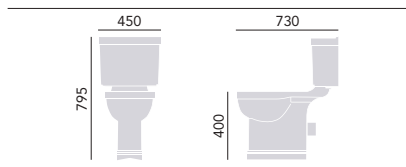

WYNWOOD

Close Coupled Comfort Height WC & Cistern
 WC PWYWC00 £255
 Cistern PWYW01F £195

Close Coupled Standard Height WC & Cistern
 WC PWYW00 £225
 Cistern PWYW01F £195

Bidet
 1 Taphole PWYW03 £240

Use with Heritage WC seat. Cistern price includes fittings. Select your cistern lever from our range, see page 67. Cistern offers 6/4 litre dual flush.

Use with Heritage WC seat. Cistern price includes fittings. Select your cistern lever from our range, see page 67. Cistern offers 6/4 dual flush.

Acrylic Single Ended Fitted Bath

Internal length 1358mm
 Internal width 593mm
 Height 380mm
 Overflow to waste 310mm
 Water capacity 185ltr