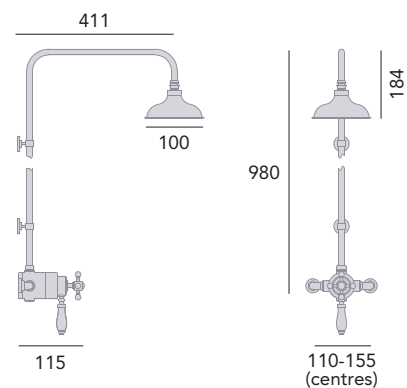

Petite handset.

Chrome SLCDUALMIN 02
Vintage Gold SLCDUALMIN04

£395
£475

Exposed Dual Control Mini Valve with Fixed Riser Kit

Petite 5" shower rose.

Chrome SLCDUALMIN01
Vintage Gold SLCDUALMIN03

£420
£515

Working pressure range: Min. 0.1, Max. 5.0 Bar