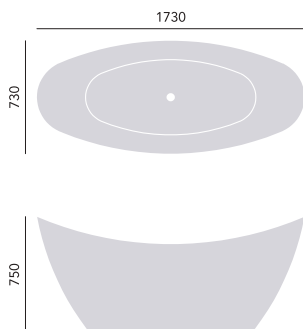

STATEMENT FREESTANDING ACRYLIC BATHS

**Hylton Metallic Effect
Freestanding Acrylic Double Ended Bath**

Height max 750mm
Weight 48kg
Overflow to waste 360mm
Water capacity 200ltr

1730 x 730mm

Stainless Steel Effect	BHYFS00STL	£2400
Gold Effect	BHYFS00GLD	£2400
Copper Effect	BHYFS00COP	£2400

Each bath is individually finished with real metallic leaf and coated with a high gloss acrylic surface. Chrome clicker waste and overflow is included. Use with THC15C1, see page 95.