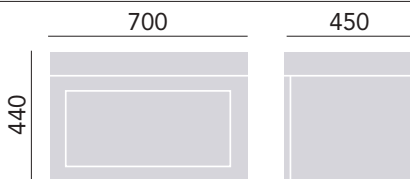

Hinge adjusts and seat will fit all British Standard WCs.

CAVERSHAM OYSTER WALL HUNG FURNITURE

Wall Hung Vanity Unit One Drawer

Oyster KOY98 £520

Hampstead Basins

1 Taphole Basin PHAW051 £220
2 Taphole Basin PHAW05 £220