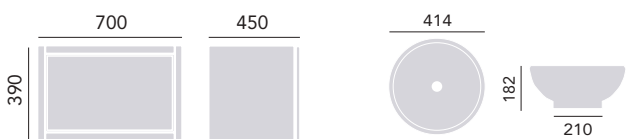

Can be used singularly or installed as a pair. Handle positions are not pre-drilled. Select a stylish handle from our on-trend range, see page 156 - 157.