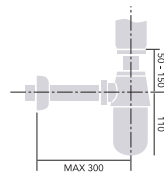

Decorative waste for use with wall mounted basins.