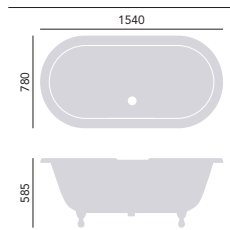

Price includes bath and feet. No taphole bath with Imperial Feet shown. For waste options, choose from THC21 or THC16 with THC15CI, all on page 95.