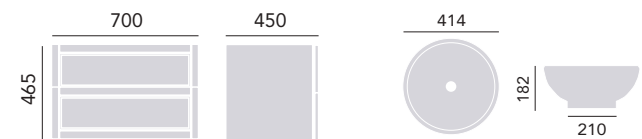

Worktops

Black Laminate WTBLKWWHD £85
White Laminate WTWHIWWHD £85
Oak Laminate WTOAKWWHD £85

Can be used singularly or installed as a pair. Handle positions are not pre-drilled. Select a stylish handle from our on-trend range, see page 156 - 157.

Can be used singularly or installed as a pair. Handle positions are not pre-drilled. Select stylish handles from our on-trend range, see page 156 - 157.