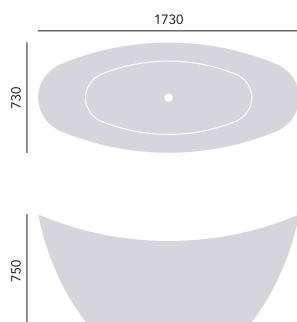

Wenlock
Freestanding Acrylic Double Ended Bath

Height max 750mm
Weight 58kg
Overflow to waste 360mm
Water capacity 200ltr

Marble Effect   BWENFS00MBL   **£2350**

Chrome clicker waste and overflow is included. Use with THC15C1 shallow trap, see page 95.