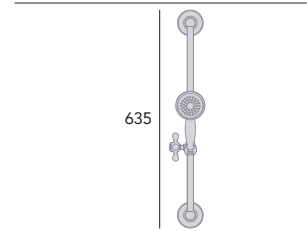

KITS FOR ONE OUTLET RECESSED SHOWERS

Premium Fixed Head

Chrome STCI9 £265
Vintage Gold STA19 £288

335

155

Deluxe Fixed Head

Chrome STC09 £310

335

200

Extra large 8" shower head.

Deluxe Adjustable Riser Kit with Handset

Chrome STCI8 £200

710

Premium Adjustable Riser Kit with Handset

Chrome STC08 £155
Vintage Gold STA08 £190

635

Adjustable Riser Kit with Handset

Chrome STC04 £115
Vintage Gold STA04 £140

635