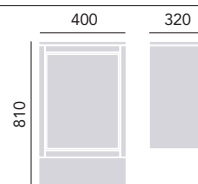

400mm Base Unit

Ivory Lace FFIVLBU400 **£275**