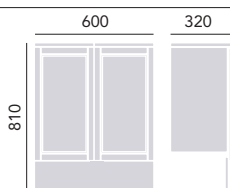

600mm Base Unit
Dove Grey FFDGRBU600 **£325**

Handle positions are not pre-drilled. Select stylish handles from our on-trend range, page 156 - 157. Worktops and plinths sold separately.