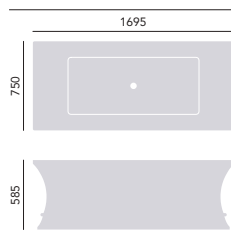

Penrose
Freestanding Acrylic Double Ended Bath

Height max 585mm
Weight 60kg
Overflow to waste 360mm
Water capacity 190ltr

1695 x 750mm
No taphole BPRFSW00 £1600

For use with freestanding taps only. Chrome clicker waste and overflow is included. Cannot be fitted with a standard waste trap unless the waste is fitted below floor level, if the bath is positioned on a raised floor or plinth, or used with shallow trap