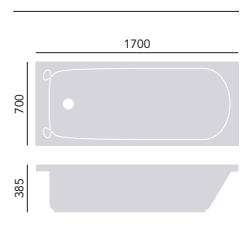

Dorchester
Acrylic Single Ended Fitted Bath

Internal length 1510mm
Internal width 574mm
Height 385mm
Overflow to waste 315mm
Water capacity 200ltr

1700 x 700mm Solid Skin
2 taphole BDWI770S **£450**

Bath has two plain soap dishes and plain internal rim. Please order panels separately, see page 96 - 97. Use with bath screens, see page 94. Comes with adjustable feet.

Dorchester
Acrylic Double Ended Fitted Bath

Internal length 1540mm
Internal width 559mm
Height 375mm
Overflow to waste 290mm
Water capacity 205ltr

1700 x 750mm Solid Skin
2 taphole BDWI775D **£550**

Internal length 1646mm
Internal width 573mm
Height 410mm
Overflow to waste 320mm
Water capacity 225ltr

1800 x 800mm Solid Skin
2 taphole BDWI880D **£600**

Please order panels separately, see page 96 - 97. Use with Sherborne bath screens, see page 94.