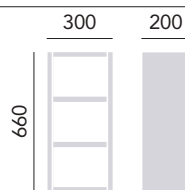

300mm Open Wall Unit
Ivory Lace FFIVLOWU300 £220