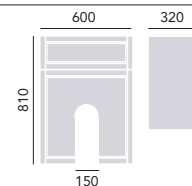

For use with concealed cistern CFC32 only. Compatible with any Heritage back to wall pan. Worktops and plinths sold separately.