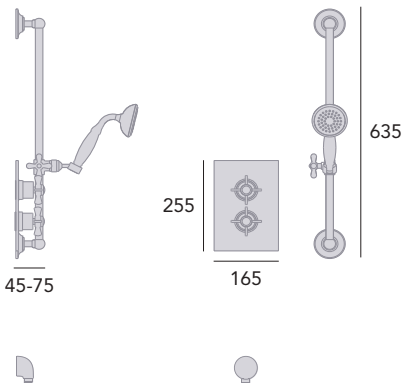

Working pressure range: Min. 0.2, Max. 5.0 Bar