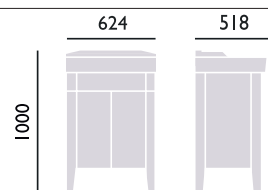

Granley Basins

2 Taphole Basin PGRW05F £240
3 Taphole Basin PGRW053F £240

Handle positions are not pre-drilled. Select a stylish handle from our on-trend range, see page 156 - 157. Removable shelf included. Measurements given include the basin.