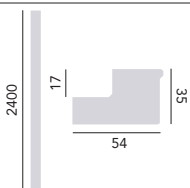

2400mm Cornice

Ivory Lace FFIVLCOR **£100**

The cornice attaches to the top row of cabinets and is used in conjunction with the bridge to create a decorative finish.