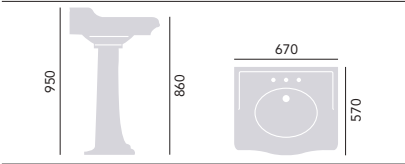

Victoria

Elegant, opulent and ornate, style your way for a bathroom with a hint of boutique luxury.

Victoria Suite.

VICTORIA

Standard Basin & Pedestal
 3 Taphole Basin PVEW063 £285
 Pedestal PVEW10 £160
 Console Basin Legs (Pair) PVEW09L £185