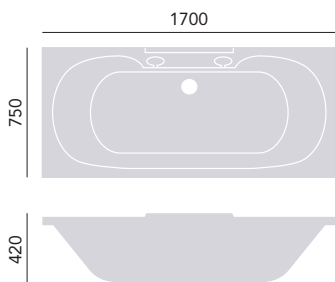

Internal length 1587mm
 Internal width 570mm
 Height 420mm
 Overflow to waste 335mm
 Water capacity 205ltr

1700 x 750mm Solid Skin
2 taphole BRHWI775D **£550**

Please order panels separately, see page 96 - 97. Use with bath screens, see page 94. Comes with adjustable feet.

Acrylic Double Ended Fitted Bath

Internal length 1550mm
 Internal width 585mm
 Height 400mm
 Overflow to waste 325mm
 Water capacity 215ltr

1700 x 750mm Solid Skin
No taphole BCLWI775D **£550**

Internal length 1650mm
 Internal width 625mm
 Height 400mm
 Overflow to waste 325mm
 Water capacity 220ltr