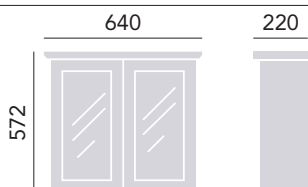

Double Door Mirrored Wall Cabinet
White Ash KWA62 **£470**

Handle positions are not pre-drilled. Select a stylish handle from our on-trend range, see page 156 - 157. Includes removable shelf.