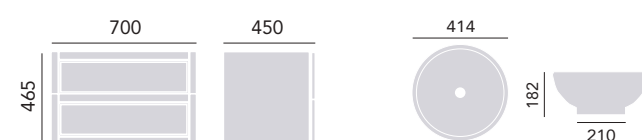

Worktops

Black Laminate WTBLKWWHS £65
White Laminate WTWHIWWHS £65
Oak Laminate WTOAKWWHS £65

Can be used singularly or installed as a pair. Handle positions are not pre-drilled. Select a stylish handle from our on-trend range, see page 156 - 157.

Can be used singularly or installed as a pair. Handle positions are not pre-drilled. Select stylish handles from our on-trend range, see page 156 - 157.