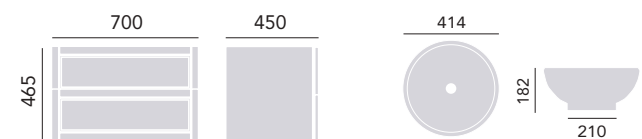

Worktops

Black Laminate WTBLKWWHD £85
White Laminate WTWHIWWHD £85
Oak Laminate WTOAKWWHD £85

Can be used singularly or as a pair. Handle positions are not pre-drilled. Select a stylish handle from our on-trend range, see page 156 - 157.

Can be used singularly or as a pair. Handle positions are not pre-drilled. Select a stylish handle from our on-trend range, see page 156 - 157.