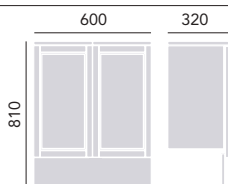

600mm Base Unit

Ivory Lace FFIVLBU600 **£325**

Handle positions are not pre-drilled. Select stylish handles from our on-trend range, page 156 - 157. Worktops and plinths sold separately.