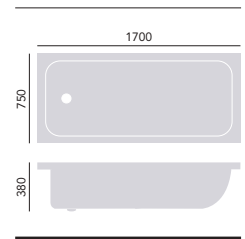

**Wynwood
Acrylic Single Ended Fitted Bath**

Internal length 1489mm
Internal width 572mm
Height 380mm
Overflow to waste 335mm
Water capacity 205ltr

1700 x 750mm Solid Skin
2 taphole   **BWYW1775S**   **£520**

Please order panels separately, see page 96 - 97. Use with bath screens, see page 94. Comes with adjustable feet.

**Sherborne
Curved Bath Screen**

Height 1400mm
Width 780mm
Depth 6mm
Bath Screen   **SBSHE05**   **£195**