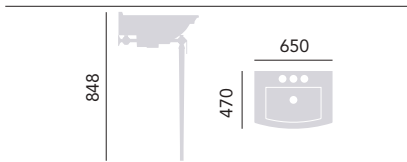

Use with a bottle trap, see page 207.

Use with a bottle trap, see page 207.

Use with a bottle trap, see page 207.