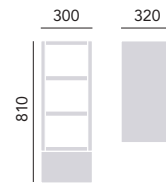

Handle positions are not pre-drilled. Select a stylish handle from our on-trend range, page 156 - 157. Door supplied loose so can be fitted to open right or left. Worktops and plinths sold separately.

Soft close adjustable drawers. Handle positions are not pre-drilled. Select stylish handles from our on-trend range, see page 156 - 157. Worktops and plinths sold separately.

Worktops and plinths sold separately.