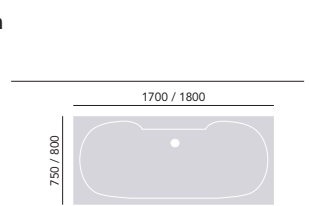

Acrylic Single Ended Fitted Bath
Internal length 1514mm
Internal width 567mm
Height 450mm
Overflow to waste 315mm
Water capacity 200ltr
1700 x 700mm Solid Skin
2 taphole BRHW1770S £450

Please order panels separately, see page 96 - 97. Use with bath screens, see page 94. Comes with adjustable feet.

Acrylic Single Ended Fitted Bath
Internal length 1510mm
Internal width 574mm
Height 385mm
Overflow to waste 315mm
Water capacity 200ltr
1700 x 700mm Solid Skin
2 taphole BDW1770S £450

Bath has two plain soap dishes and plain internal rim. Please order panels separately, see page 96 - 97. Use with bath screens, see page 94. Comes with adjustable feet.

Acrylic Double Ended Fitted Bath
Internal length 1540mm
Internal width 559mm
Height 375mm
Overflow to waste 290mm
Water capacity 205ltr
1700 x 750mm Solid Skin
2 taphole BDW1775D £550

Internal length 1646mm
Internal width 573mm
Height 410mm
Overflow to waste 320mm
Water capacity 225ltr
1800 x 800mm Solid Skin
2 taphole BDW1880D £600