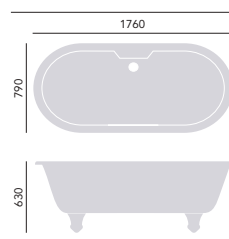

Height inc. feet 630mm
Weight 39kg
Overflow to waste 390mm
Water capacity 205ltr

1760 x 790mm with Chrome Feet
2 taphole BOBW01 + BFBOBC **£875**

For waste options select THC16 with THC15CI on page 95.

Perth
Freestanding Acrylic Single Ended Roll Top Bath