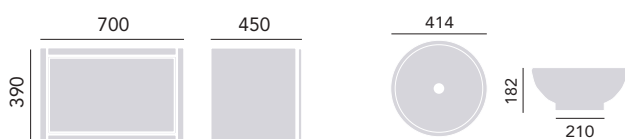

Worktops

Black Laminate WTBLKWWHD £85
White Laminate WTWHIWWHD £85
Oak Laminate WTOAKWWHD £85

Can be used singularly or as a pair. Handle positions are not pre-drilled. Select a stylish handle from our on-trend range, see page 156 - 157.

Can be used singularly or as a pair. Handle positions are not pre-drilled. Select a stylish handle from our on-trend range, see page 156 - 157.