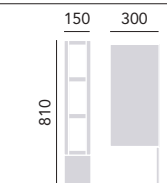

150mm Open Base Unit

Ivory Lace FFIVLOBU150 £150

Worktops and plinths sold separately.