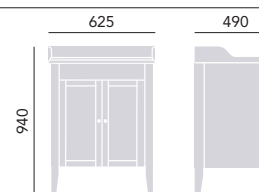

Handle positions are not pre-drilled. Select a stylish handle from our on-trend range, see page 156 - 157. Measurements given include the basin. Removable shelf included.