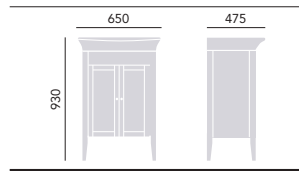

Handle positions are not pre-drilled. Select a stylish handle from our on-trend range, see page 156 - 157. Measurements given include the basin. Removable shelf included.

Use with a bottle trap, see page 207.