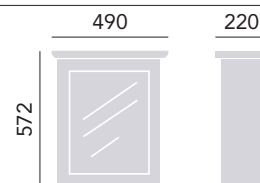

Single Door Mirrored Wall Cabinet
Dove Grey KDG65 £410

Handle positions are not pre-drilled. Select a stylish handle from our on-trend range, see page 156 - 157. Mirror has bevelled edges. Includes a removable shelf.