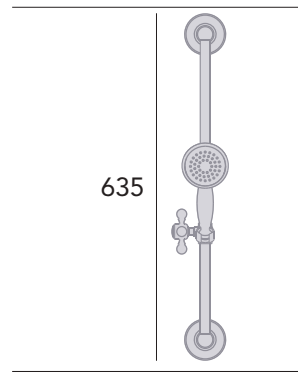

KITS FOR BOTTOM OUTLET EXPOSED SHOWERS

Adjustable Riser Kit with Handset

Chrome STC04 £115
Vintage Gold STA04 £140

Premium Adjustable Riser Kit with Handset

Chrome STC08 £155
Vintage Gold STA08 £190

Deluxe Adjustable Riser Kit with Handset

Chrome STC18 £200

Large 4" handset.