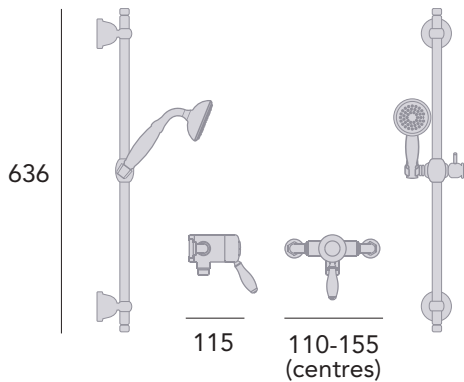

Working pressure range: Min. 0.1, Max. 5.0 Bar

Working pressure range: Min. 0.1, Max. 5.0 Bar