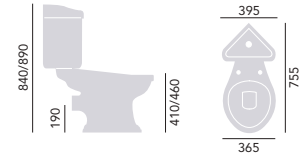

Close Coupled WC & Portrait Cistern

Standard Height WC	PDW00	£235
Comfort Height WC	PDWC00	£275
Portrait Cistern	PDW02F	£230

Use with Heritage WC seat. Cistern price includes dual flush with chrome push button and fittings. Cistern offers 6/4 litre dual flush.

Close Coupled WC & Corner Cistern

Standard Height WC	PDW00	£235
Comfort Height WC	PDWC00	£275
Corner Cistern	PDW04F	£240

Use with Heritage WC seat. Cistern price includes dual flush chrome push button and fittings. Cistern offers 6/4 litre dual flush.