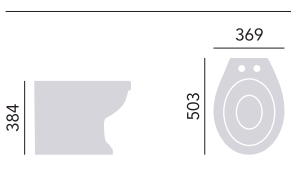

Use with Heritage WC Seat. Use with Coversham 500 or 600 WC Units or stud wall. Use with concealed cistern CFC32.