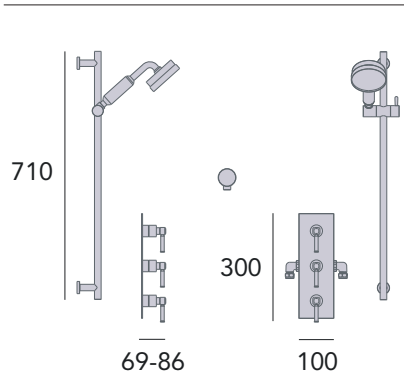

Working pressure range: Min: 0.1 Max 5.0

Working pressure range: Min: 0.1 Max 5.0

Working pressure range: Min: 0.1 Max 5.0