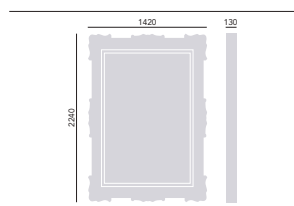

MIRRORS

Amber Gold

Chesham Grand Mirror

Height 2240mm
 Width 1420mm
 Depth 130mm

Amber Gold MCHAG02 **£1495**
 Pewter Silver MCHPS02 **£1495**
 Stone Black MCHSB02 **£1495**

Polyurethane frame available in either a hand-leafed silver/gold finish, or in black. 4 week delivery time on the Chesham Grand mirror.