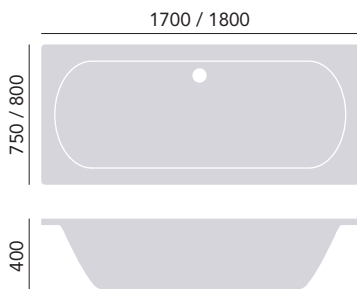

Acrylic Double Ended Fitted Bath

Internal length 1550mm
Internal width 585mm
Height 400mm
Overflow to waste 325mm
Water capacity 215ltr

1700 x 750mm Solid Skin
No taphole BCLWI775D **£550**

Internal length 1650mm
Internal width 625mm
Height 400mm
Overflow to waste 325mm
Water capacity 220ltr

1800 x 800mm Solid Skin
No taphole BCLW1880D **£595**