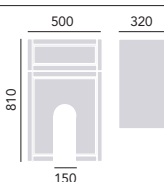

For use with concealed cistern CFC32 only. Compatible with any Heritage back to wall pan. Worktops and plinths sold separately.