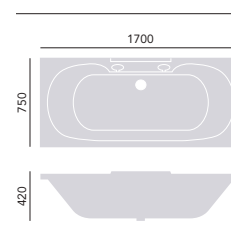

Claverton
Acrylic Double Ended Fitted Bath

Internal length 1587mm
Internal width 570mm
Height 420mm
Overflow to waste 335mm
Water capacity 205ltr

1700 x 750mm Solid Skin
2 taphole BRHWI775D **£550**

Please order panels separately, see page 96 - 97. Use with bath screens, see page 94. Comes with adjustable feet.