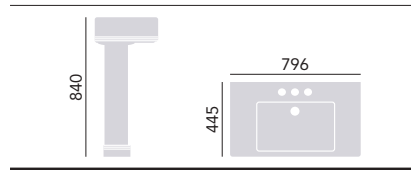

Use with a bottle trap, see page 207.