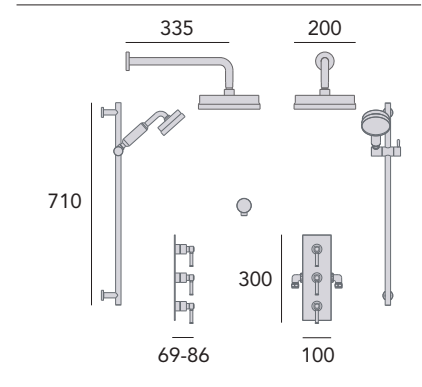

Working pressure range: Min: 0.1 Max 5.0

Working pressure range: Min: 0.1 Max 5.0

Working pressure range: Min: 0.1 Max 5.0