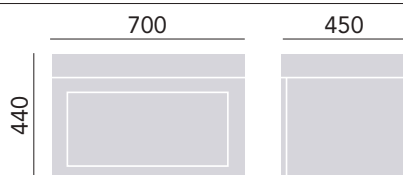

Hampstead Basins

1 Taphole Basin PHAW051 £220
2 Taphole Basin PHAW05 £220

Wall Hung Vanity Unit Two Drawer

Dove Grey WHDGRVAN2D £550