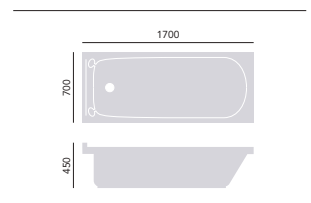

Please order panels separately, see page 96 - 97. Use with bath screens, see page 94. Comes with adjustable feet.