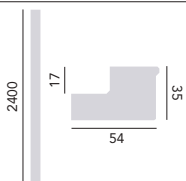

2400mm Cornice

Graphite FFGRACOR **£100**

The cornice attaches to the top row of cabinets and is used in conjunction with the bridge to create a decorative finish.