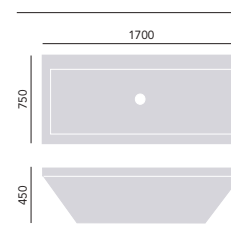

Blenhiem
Acrylic Double Ended Fitted Bath

Internal length 1591mm
Internal width 600mm
Height 450mm
Overflow to waste 370mm
Water capacity 200ltr

1700 x 750mm Solid Skin
No taphole BHPWI775D **£555**

Please order panels separately, see page 96 - 97. Use with bath screens, see page 94. Comes with adjustable feet.