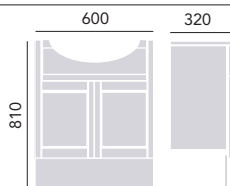

600mm Vanity Unit
Dove Grey FFDGRVAN600 **£400**

Unit is pre-cut to be compatible with Dorchester, Granley & Claverton semi-recessed basins. Removable shelf included. Handle positions are not pre-drilled. Select stylish handles from our on-trend range, page 156 - 157. Worktops and plinths sold separately.