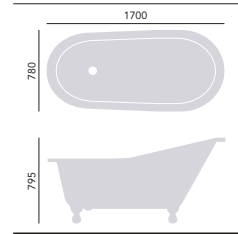

**Hampshire
Cast Iron Single Ended Bath**

Internal length 1548mm
Internal width 608mm
Height inc. feet 795mm
Weight 141kg
Overflow to waste 370mm
Water capacity 200ltr

1700 x 780mm

2 taphole

No taphole

Including Heritage Feet

Cast Iron

Chrome

Including Imperial Feet

Cast Iron

Chrome

+BRT08 **£2075**

+BRT13 **£2155**

+BRT28 **£2155**

+BRT33 **£2260**

BRT25
BRT05

Price includes bath and feet. 2 taphole bath with Imperial Feet shown. See page 75 for additional feet options. For waste options, choose from THC21 or THC16 with THC15CI, all on page 95.