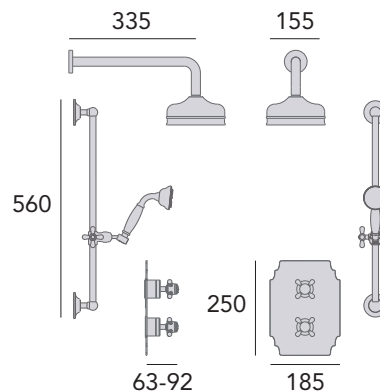

Working pressure range: Min: 0.2 Max: 5.0

Working pressure range: Min: 0.2 Max: 5.0