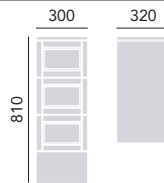

300mm 3 Drwr Base Unit

Ivory Lace FFIVL3DBU £450

Soft close adjustable drawers. Handle positions are not pre-drilled. Select stylish handles from our on-trend range, see page 156 - 157. Worktops and plinths sold separately.