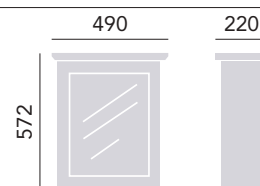

Single Door Mirrored Wall Cabinet

Handle positions are not pre-drilled. Select a stylish handle from our on-trend range, see page 156 - 157. Includes removable shelf.