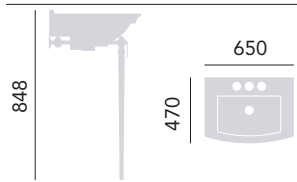

Use with a bottle trap, see page 207.