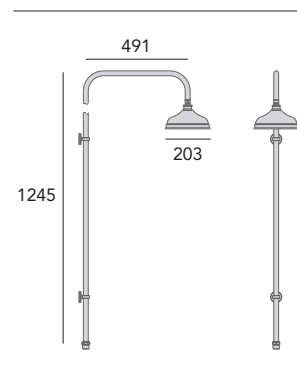

Extra large 8" shower head.

Fixed Riser Kit with Diverter to Head and Handset

Chrome	STC15	£355
Vintage Gold	STA15	£440

Large 6" shower head.

WASTES & EXTRAS

Basin Waste

Chrome	THC10	£15
Vintage Gold	THA10	£25
Rose Gold	THRG10	£25