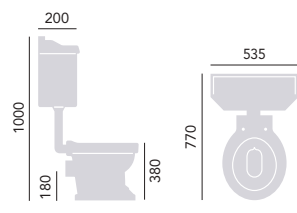

Low Level Flush Pack

Chrome CC00 £130
Vintage Gold CA00 £150
Rose Gold CRG00 £165

Use with Heritage WC Seat. Cistern price includes fittings. Select your cistern lever from our range, see page 67. Cistern offers 6/4 litre dual flush.