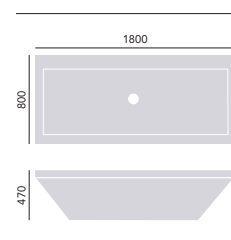

Internal length 1695mm
Internal width 640mm
Height 470mm
Overflow to waste 375mm
Water capacity 220ltr

1800 x 800mm Solid Skin
No taphole BHPWI880D **£600**

Please order panels separately, see page 96 - 97. Use with bath screens, see page 94. Comes with adjustable feet.