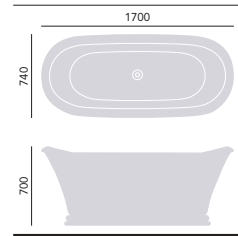

FREESTANDING ACRYLIC BATHS

Derrymore
Freestanding Acrylic Double Ended Roll Top Bath

Height 580mm
Weight 37kg
Overflow to waste 350mm
Water capacity 190ltr

1745 x 790mm

No taphole   BVEFSW00   **£1650**

Chrome clicker waste and overflow is included. Use with THCI5CI, see page 95. Use with freestanding bath taps only.

Orford
Freestanding Acrylic Double Ended Slipper Bath

Height max 700mm
Weight 60kg
Overflow to waste 370mm
Water capacity 190ltr

1700 x 740mm

No taphole   BORFSW00   **£1750**

Chrome clicker waste and overflow is included. Use with freestanding bath taps only. Cannot be fitted with a standard waste trap unless the waste is fitted below floor level, if the bath is positioned on a raised floor or plinth, or used with shallow trap

Tilbury
Corner Freestanding Acrylic Bath

Height inc. feet 570mm
Weight 41kg
Overflow to waste 356mm
Water capacity 185ltr

Left Hand

No taphole   BTIFSW00L + BTIFC   **£900**
in White

Right Hand

No taphole   BTIFSW00R + BTIFC   **£900**
in White

Price includes chrome feet. For bath screens, see page 94. For decorative waste options use THCI6 and THCI5CI, see page 95. Please note this bath is not suitable for use with bath shower mixers due to the space required for the handset, so deck or wall mounted bath fillers are recommended for this product.

Tilbury - choosing the correct option

If your bath is to feature in a left hand corner please choose the left hand option.
If your bath is to feature in a right hand corner please choose the right hand option.

Left Hand

Right Hand