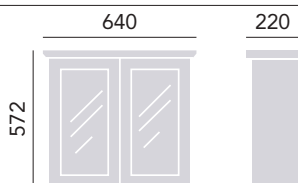

Freestanding Tall Boy
Dove Grey KDG61 £720

Handle positions are not pre-drilled. Select a stylish handle from our on-trend range, see page 156 - 157. Removable shelf included.

Double Door Mirrored Wall Cabinet
Dove Grey KDG62 £470