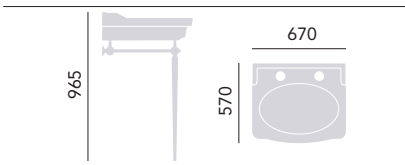

Standard Basin & Abingdon Washstand
3 Taphole Basin PVEW063 £285
Washstand Chrome
Washstand WSABVIC £450
Chrome WGABVIC £85
Towel Rail WTABUNI £85

Use with a bottle trap, see page 207.