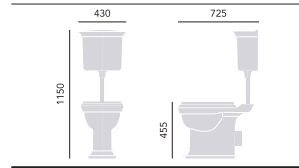

High/Low level Coupling Kit

Ceramic CKHPW00 **£80**

Cistern price includes fittings and offers a single flush of 6 litres. Select your cistern lever from our range, see page 67.