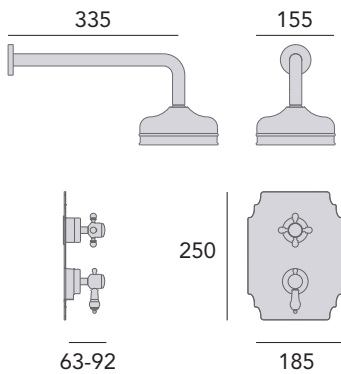

Working pressure range: Min: 0.2 Max: 5.0

Working pressure range: Min 0.2 Bar, Max 5.0 Bar