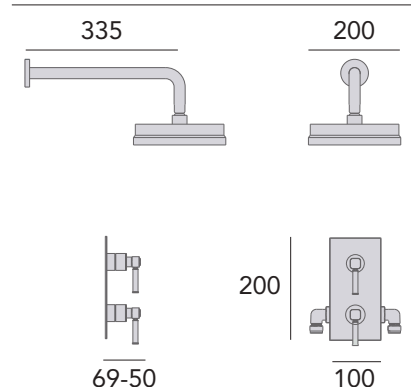

Working pressure range: Min: 0.1 Max 5.0

Working pressure range: Min: 0.1 Max 5.0

Working pressure range: Min: 0.1 Max 5.0