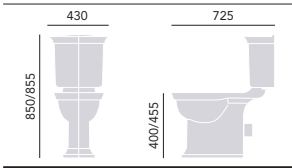

Use with a bottle trap, see page 207.

Use with a bottle trap, see page 207.

BLLENHEIM

Close Coupled WC & Cistern

Comfort Height WC PHPWC00 **£245**
 Standard Height WC PHPW00 **£210**
 Cistern PHPW01F **£190**