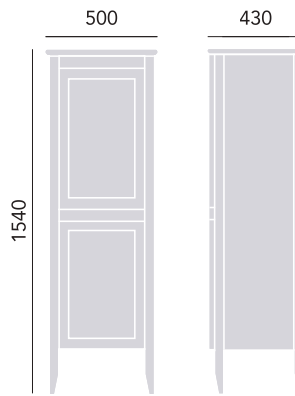

Handle positions are not pre-drilled. Select a stylish handle from our on-trend range, see page 156 - 157. Removable shelf included.