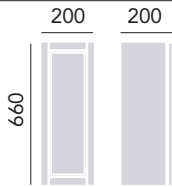

200mm Wall unit

Dove Grey   FFDGRWU200   **£180**

Handle positions are not pre-drilled. Select a stylish handle from our on-trend range, page 156 - 157. Door supplied loose so can be fitted to open right or left. Worktops and plinths sold separately.