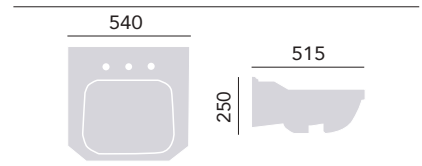

Wall mounted only (wall brackets supplied). Use with a bottle trap, see page 207.

Use with your own worktop.