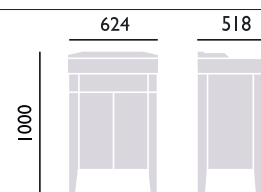

Handle positions are not pre-drilled. Select a stylish handle from our on-trend range, see page 156 - 157. Removable shelf included. Measurements given include the basin.