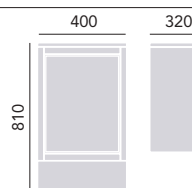

400mm Base Unit
Dove Grey FFDGRBU400 **£275**