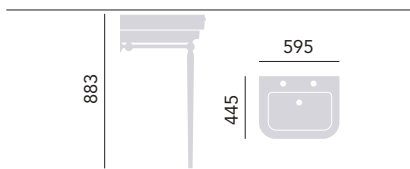

Use with a bottle trap, see page 207.

Use with a bottle trap, see page 207.

Use with a bottle trap, see page 207.