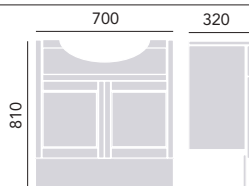

700mm Vanity Unit
Dove Grey FFDGRVAN700 **£449**

Unit is pre-cut to be compatible with Dorchester, Granley & Claverton semi-recessed basins. Removable shelf included. Handle positions are not pre-drilled. Select stylish handles from our on-trend range, page 156 - 157. Worktops and plinths sold separately.