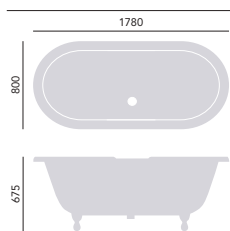

Price includes bath and feet. No taphole bath with Grand Imperial Feet shown. For waste options, choose from THC21 or THC16 with THC15CI, all on page 95.