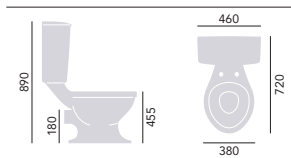

Comfort Height WC & Cistern

Comfort Height WC PVEWC00 £260
Cistern PVEWC01F £195

Use with Heritage WC seat. Cistern price includes fittings. Select your cistern lever from our range, see page 67.