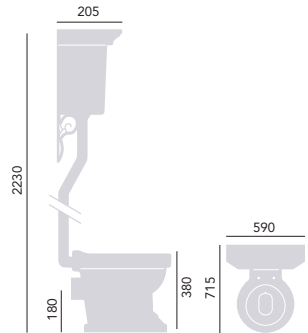

Chrome CC00 £130
Vintage Gold CA00 £150
Rose Gold CRG00 £165

Use with Heritage WC Seat. Cistern price includes fittings. Select your cistern lever from our range, see page 67. Cistern offers 6/4 litre dual flush.

High Level WC & Cistern

WC PGRW0L £220
High Level Cistern PGRW02F £280

High Level Flush Pack

Chrome CC01 £300
Vintage Gold CA01 £340

Prices include fittings. Shortening the length of the flushpipe may affect the efficiency of the flush. Flush pack includes brackets and chain pull. Use with Heritage WC Seat. Cistern offers 6/4 litre dual flush.