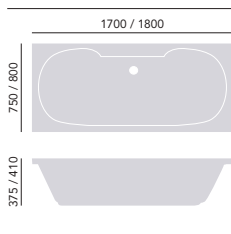

Solid skin technology

Keep your bath water warmer for longer with a Heritage acrylic fitted bath. The triple layer reinforcement provides rigidity and extra insulation for the ultimate relaxing soak.