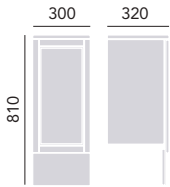

Handle positions are not pre-drilled. Select a stylish handle from our on-trend range, page 156 - 157. Door supplied loose so can be fitted to open right or left. Worktops and plinths sold separately.