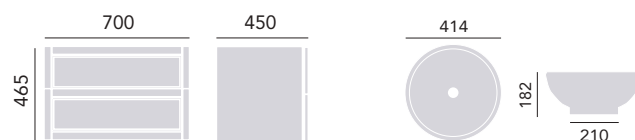

Can be used singularly or installed as a pair. Handle positions are not pre-drilled. Select stylish handles from our on-trend range, see page 156 - 157.

Wall Hung Vanity Unit Two Drawer

Graphite	WHGRAVAN2D	£550
Vessel Bowl		
Chiswick	PCHWI4	£195
Worktops		
Black Laminate	WTBLKWWHS	£65
White Laminate	WTWHIWWHS	£65
Oak Laminate	WTOAKWWHS	£65