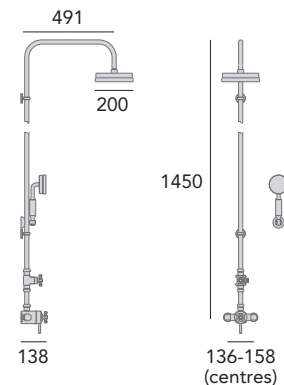

Working pressure range: Min: 0.2 Max: 5.0