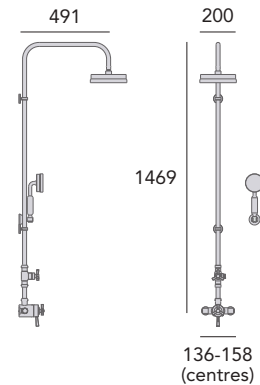

Working pressure range: Min: 0.2 Max: 5.0