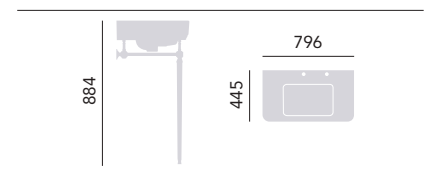

Use with a bottle trap, see page 207.

Use with a bottle trap, see page 207.

Use with a bottle trap, see page 207.