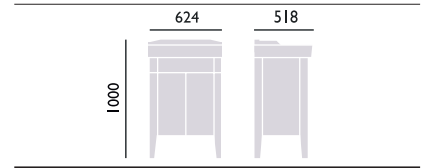

Use with Granley pedestal to hide pipework or wall mount with brackets (not supplied).

Handle positions are not pre-drilled. Select a stylish handle from our on-trend range, see page 156 - 157. Removable shelf included. Measurements given include the basin.