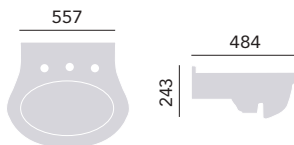

Semi-Recessed Basin

1 Taphole Basin	PCLW351	£255
2 Taphole Basin	PCLW35	£255
3 Taphole Basin	PCLW353	£255

Close Coupled WC & Cistern

WC	PCLW00	£235
Cistern	PCLW01F	£195

Use with Heritage WC Seat. Cistern price includes chrome push button & fittings