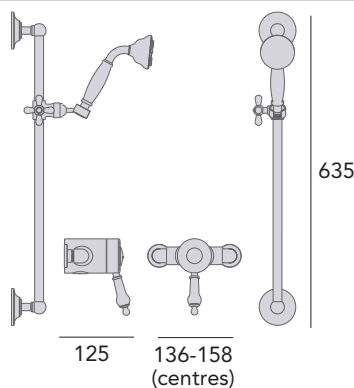

Working pressure range: Min: 0.2 Max: 5.0

Sales enquiries: 0330 026 8501 - Customer Service: 0330 026 8503