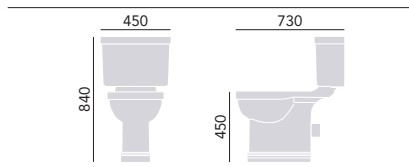

WYNWOOD

Close Coupled Comfort Height WC & Cistern
 WC PWYWC00 £255
 Cistern PWYW01F £195

Close Coupled Standard Height WC & Cistern
 WC PWYW00 £225
 Cistern PWYW01F £195

Bidet
 1 Taphole PWYW03 £240

Use with Heritage WC seat. Cistern price includes fittings. Select your cistern lever from our range, see page 67. Cistern offers 6/4 litre dual flush.

Use with Heritage WC seat. Cistern price includes fittings. Select your cistern lever from our range, see page 67. Cistern offers 6/4 dual flush.

Acrylic Single Ended Fitted Bath

Internal length 1358mm
 Internal width 593mm
 Height 380mm
 Overflow to waste 310mm
 Water capacity 185ltr