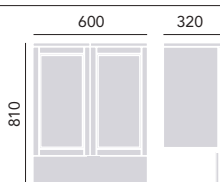

600mm Base Unit
Graphite FFGRABU600 **£325**

Handle positions are not pre-drilled. Select stylish handles from our on-trend range, page 156 - 157. Worktops and plinths sold separately.