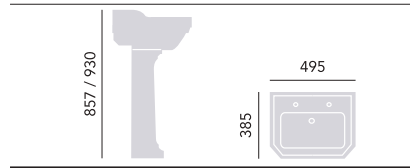

Use with Granley pedestal to hide pipework or wall mount with brackets (not supplied).

Handle positions are not pre-drilled. Select a stylish handle from our on-trend range, see page 156 - 157. Removable shelf included. Measurements given include the basin.