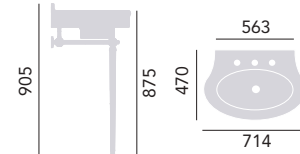

Washstand Vintage Gold

Washstand	WSABCLAVG	£500
Glass Shelf	WGABCLAVG	£100

Use with a bottle trap, see page 207. Please note the towel rails are not suitable for use with the Claverton washstand.