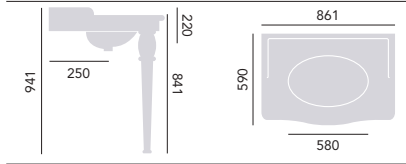

Single Console Basin & Legs
3 Taphole Basin PVEW463 £575
Console Basin Legs (Pair) PVEW09L £185

Use with a bottle trap, see page 207.