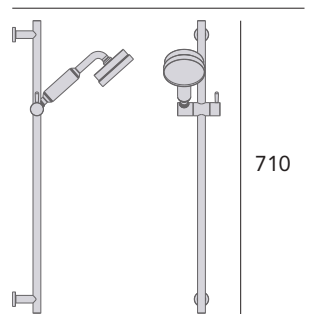

Large 4" handset.