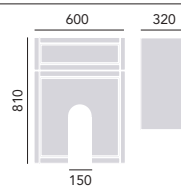

For use with concealed cistern CFC32 only. Compatible with any Heritage back to wall pan. Worktops and plinths sold separately.