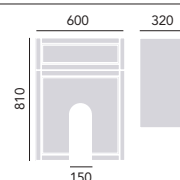

For use with concealed cistern CFC32 only. Compatible with any Heritage back to wall pan. Worktops and plinths sold separately.