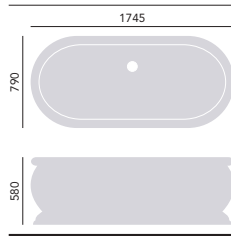

FREESTANDING ACRYLIC BATHS

Derrymore
Freestanding Acrylic Double Ended Roll Top Bath

Height 580mm
Weight 37kg
Overflow to waste 350mm
Water capacity 190ltr

1745 x 790mm

No taphole BVEFSW00 **£1650**

Chrome clicker waste and overflow is included. Use with THCI5CI, see page 95. Use with freestanding bath taps only.