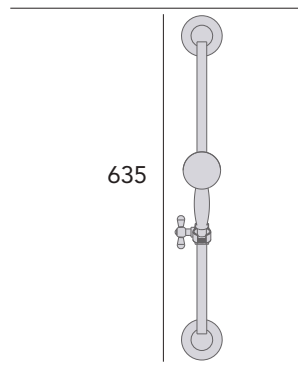

Premium Adjustable Riser Kit with Handset

Chrome STC08 £155
Vintage Gold STA08 £190

Deluxe Adjustable Riser Kit with Handset

Chrome STC18 £200