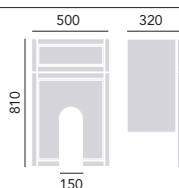

For use with concealed cistern CFC32 only. Compatible with any Heritage back to wall pan. Worktops and plinths sold separately.