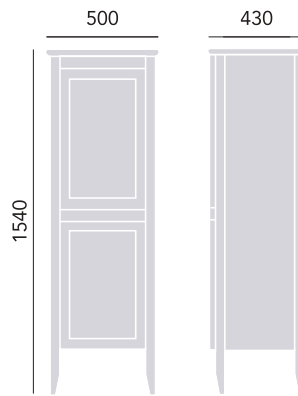

CAVERSHAM OYSTER FREESTANDING FURNITURE & WALL CABINETS

Freestanding Tall Boy

Oyster KOY61 £720

Handle positions are not pre-drilled. Select a stylish handle from our on-trend range, see page 156 - 157. Removable shelf included.