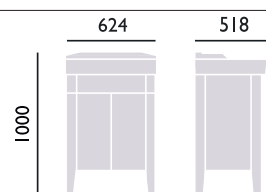

Granley Basins

2 Taphole Basin	PGRW05F	£240
3 Taphole Basin	PGRW053F	£240

Handle positions are not pre-drilled. Select a stylish handle from our on-trend range, see page 156 - 157. Removable shelf included. Measurements given include the basin.