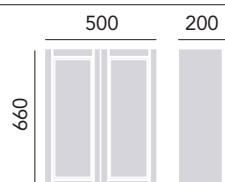

500mm Mirrored Wall Unit
Graphite FFGRAMWU500 **£220**

Handle positions are not pre-drilled. Select stylish handles from our on-trend range, page 156 - 157. Door supplied loose so can be fitted to open right or left. Removable shelf included.