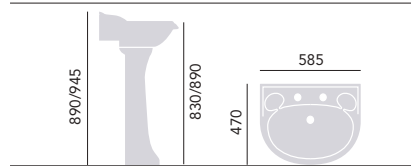

Cloakroom Basin & Pedestal

1 Taphole Basin	PDW071	£195
2 Taphole Basin	PDW07	£195
Pedestal	PDW09CL	£115