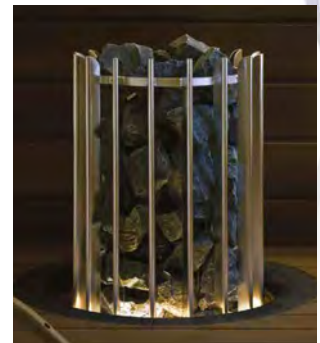

Also available from Helo;

Saunas - from our multi - sized Finnish Sauna range to beautiful built - in designer cabins with different decors.

Infra Red Cabins - the world first low EMR and EF models with reduced energy - the safest and most efficient heat cabin.