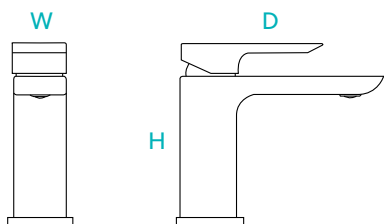

Elara

Includes matching slotted clicker waste

Product	Art no.	Height	Width	Depth	Net weight	Min Operating Pressure
Elara Mini Mono Mixer	NOTAP01ELA	12cm	4cm	14.2cm	1.47kg	0.1 bar

£150