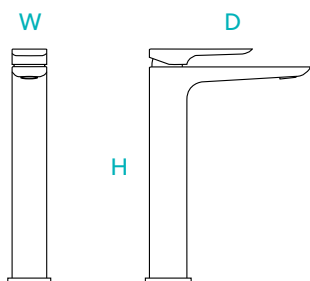

Includes matching slotted clicker waste

Product	Art no.	Height	Width	Depth	Net weight	Min Operating Pressure
Elara Tall Mono Mixer	NOTAP03ELA	27cm	4.4cm	16.2cm	2.12kg	0.1 bar

£210