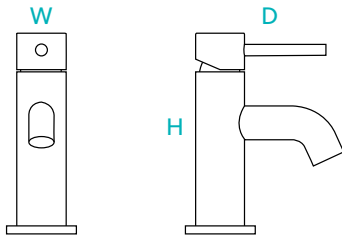

Brassware

Atlas

Includes matching slotted clicker waste

Product	Art no.	Height	Width	Depth	Net weight	Min Operating Pressure
Atlas Mini Mono Mixer Chrome	NOTAP01ATL	14.4cm	3.5cm	12cm	0.95kg	0.1 bar
Atlas Mini Mono Mixer Black	NITAP01ATL	14.4cm	3.5cm	12cm	0.95kg	0.1 bar

£110
£110