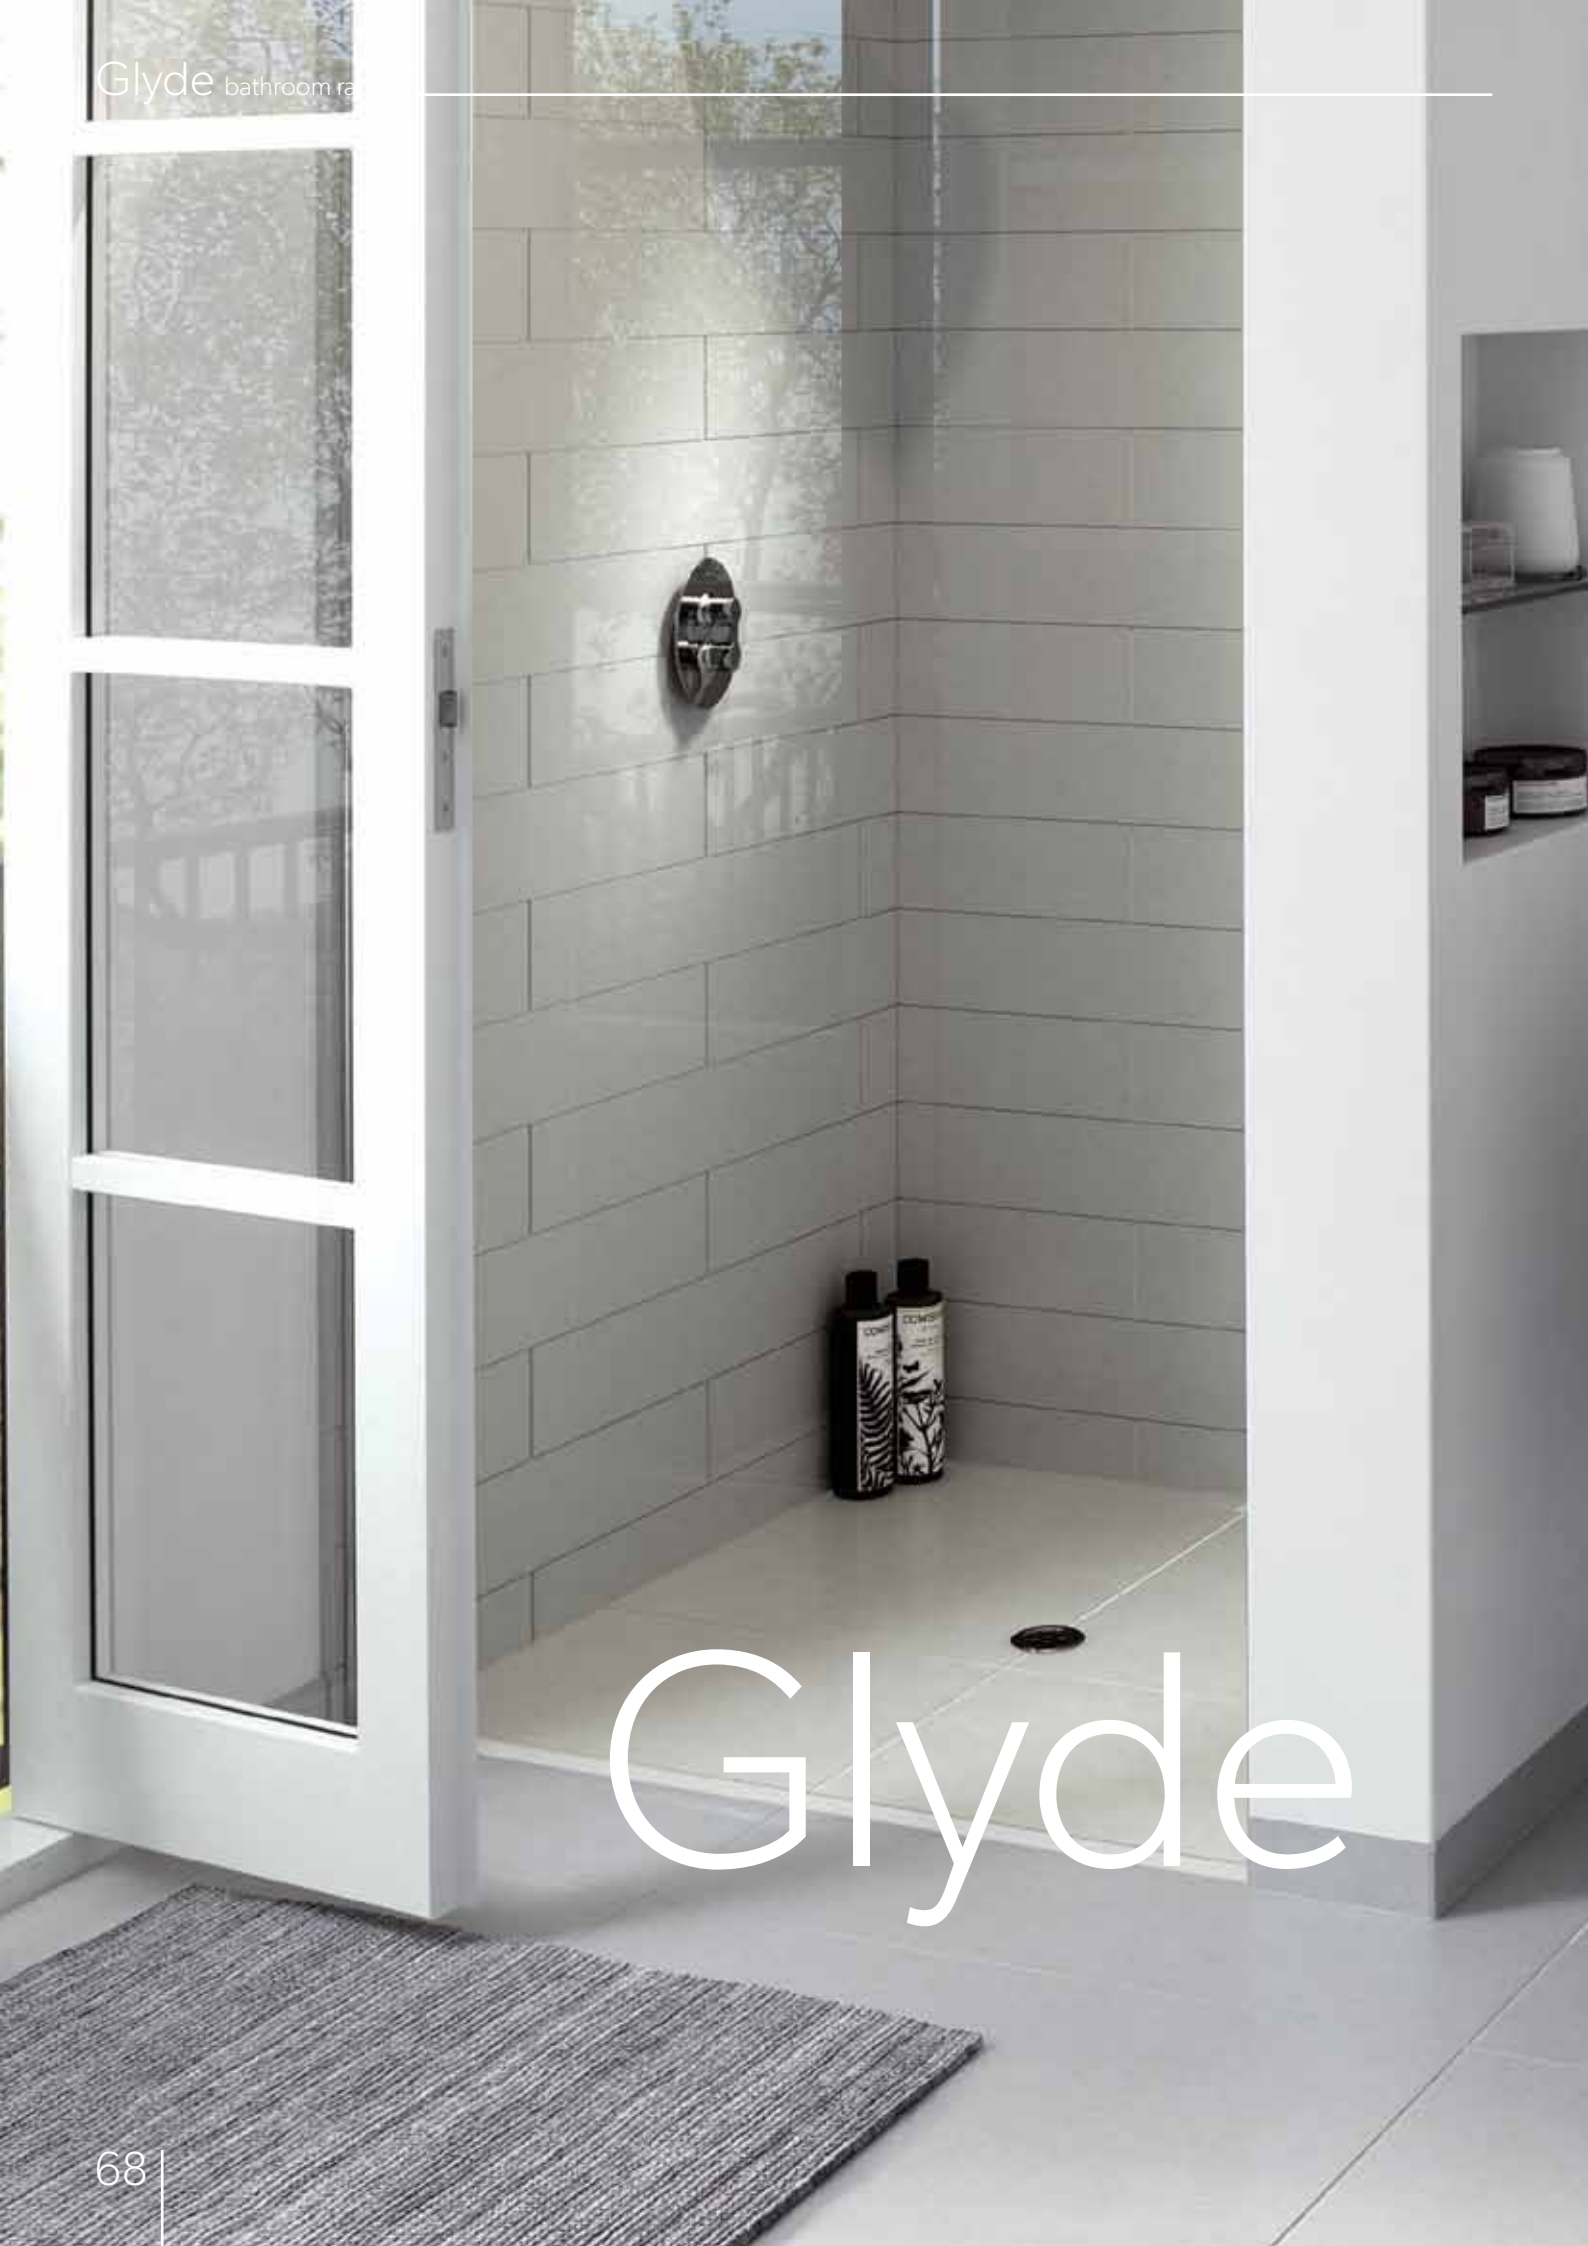

£170

For more Brassware options:
Page 100

Glyde

Glyde

When it comes to understated elegance, there is no match for the Glyde range with its push to open drawers. The styling of the body is enlivened by the use of curves, resulting in a gentle, but distinctive, nod to contemporary design. The resulting look has a timeless appeal.

Key features

- Choose wall hung units in 60cm or 80cm widths.
- Available in two finishes: White and Anthracite.
- Includes a collection of eight interlocking drawer organisers.
- Choice of two basin designs: mineral marble or ceramic.
- Handle-free, push to open drawers.
- Complete the look with a co-ordinated tall storage unit, back-to-wall unit, or ambient LED underlighting.