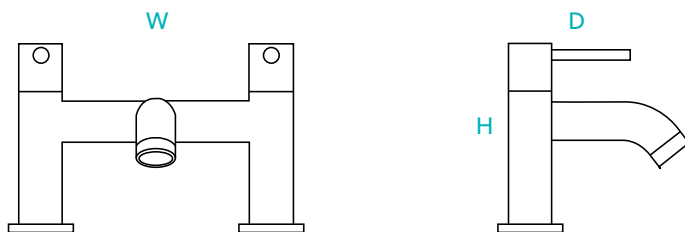

Product	Art no.	Height	Width	Depth	Net weight	Min Operating Pressure
Atlas Bath Filler Chrome	NOTAP04ATL	14.7cm	21.4cm	13cm	1.82kg	0.1 bar
Atlas Bath Filler Black	NITAP04ATL	14.7cm	21.4cm	13cm	1.82kg	0.1 bar

£230
£230