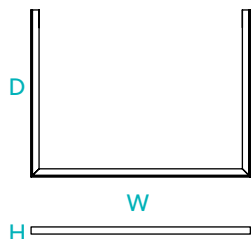

LED Lights

LED Furniture Light

Optional LED lighting for Prima and Duet. (Cool White Only)

Product	Art no.	Height	Width	Depth	Net weight	Compatible ranges
50cm wide White	NOWBL50CWH	1cm	49.4cm	37.6cm	0.05kg	Prima, Duet
60cm wide White	NOWBL60CWH	1cm	59.4cm	37.6cm	0.05kg	Prima, Duet

£94

£106

LED Ambient Underlighting

Optional LED underlighting available in warm or cool white illumination. Can be cut to size for wall hung units, midi storage units and mirrored cabinets.

Product	Art no.	Height	Width	Net weight	Compatible ranges
120cm wide Warm White	NOWBL120WWH	0.3cm	120cm	0.15kg	Tempt, Camber, Prima, Tranquil, Duet, Kurve, Reveal, Glyde, Beau
120cm wide Cool White	NOWBL120CLW	0.3cm	120cm	0.15kg	Tempt, Camber, Prima, Tranquil, Duet, Kurve, Reveal, Glyde, Beau

£49

£49

Kingsbury Wall Light

LED wall light available in warm or cool white illumination. Includes LED driver.

Product	Art no.	Height	Width	Depth	Net weight
Kingsbury Cool Wall Light	NOWAL01CWH	40.5cm	Ø6.1cm	8.5cm	0.921kg
Kingsbury Warm Wall Light	NOWAL01WWH	40.5cm	Ø6.1cm	8.5cm	0.921kg

£105

£105

For lighting regulations see page 129.