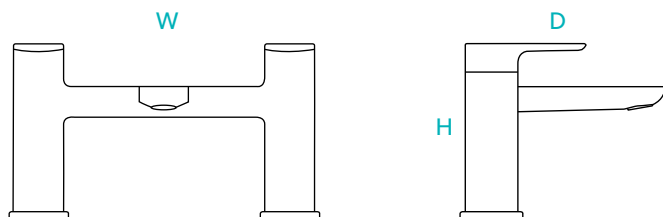

Product	Art no.	Height	Width	Depth	Net weight	Min Operating Pressure
Elara Bath Shower Mixer	NOTAP04ELA	12.6cm	21.6cm	14.5cm	2.82kg	0.1 bar

£260