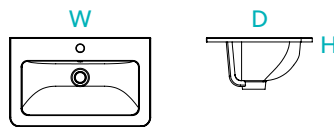

Product	Art no.	Height	Width	Depth	Net weight	Compatible ranges
Rectangular 50cm	N13WB50REC	1.5cm	50cm	38cm	7.1kg	Camber, Reveal
Rectangular 60cm	N13WB60REC	1.5cm	60cm	38cm	9.5kg	Camber, Reveal
Rectangular 80cm	N13WB80REC	1.5cm	80cm	38cm	13kg	Reveal

£147
£158
£179