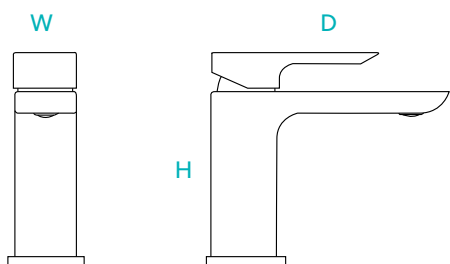

Includes matching slotted clicker waste

Product	Art no.	Height	Width	Depth	Net weight	Min Operating Pressure
Elara Mono Basin Mixer	NOTAP02ELA	15cm	4.3cm	16.5cm	1.57kg	0.1 bar

£170