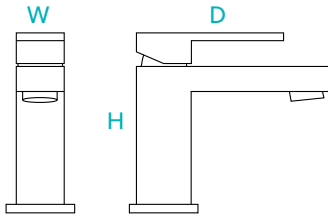

Decca

Includes matching slotted clicker waste

Product	Art no.	Height	Width	Depth	Net weight	Min Operating Pressure
Decca Mini Mono Mixer Chrome	NOTAP01DEC	13cm	3.5cm	14cm	1.63kg	0.1 bar

£150