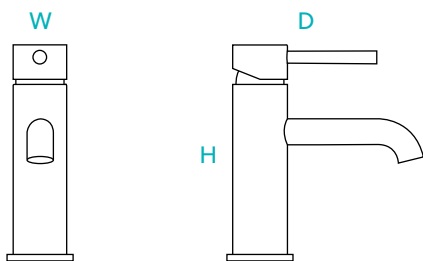

Includes matching slotted clicker waste

Product	Art no.	Height	Width	Depth	Net weight	Min Operating Pressure
Atlas Mono Basin Mixer Chrome	NOTAP02ATL	16.8cm	4.2cm	14.8cm	1.2kg	0.1 bar
Atlas Mono Basin Mixer Black	NITAP02ATL	16.8cm	4.2cm	14.8cm	1.2kg	0.1 bar

£130
£130