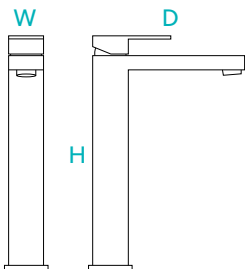

Includes matching slotted clicker waste

Product	Art no.	Height	Width	Depth	Net weight	Min Operating Pressure
Decca Tall Mono Mixer Chrome	NOTAP03DEC	30.2cm	4.2cm	19.5cm	2.45kg	0.1 bar

£210