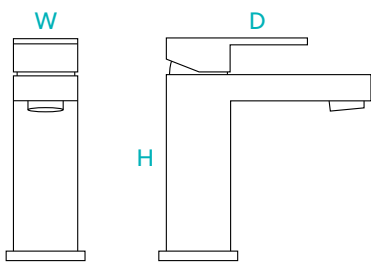

£230
£230

Decca

Includes matching slotted clicker waste

Product	Art no.	Height	Width	Depth	Net weight	Min Operating Pressure
Decca Mini Mono Mixer Chrome	NOTAP01DEC	13cm	3.5cm	14cm	1.63kg	0.1 bar

£150

Includes matching slotted clicker waste