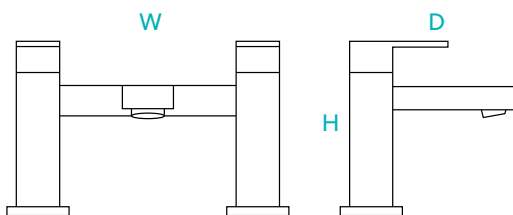

Product	Art no.	Height	Width	Depth	Net weight	Min Operating Pressure
Decca Bath Filler Chrome	NOTAP04DEC	14.2cm	21.9cm	14.2cm	2.70kg	0.1 bar

£260