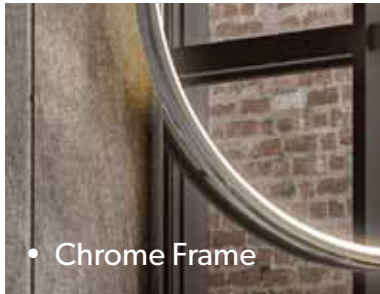

• Chrome Frame