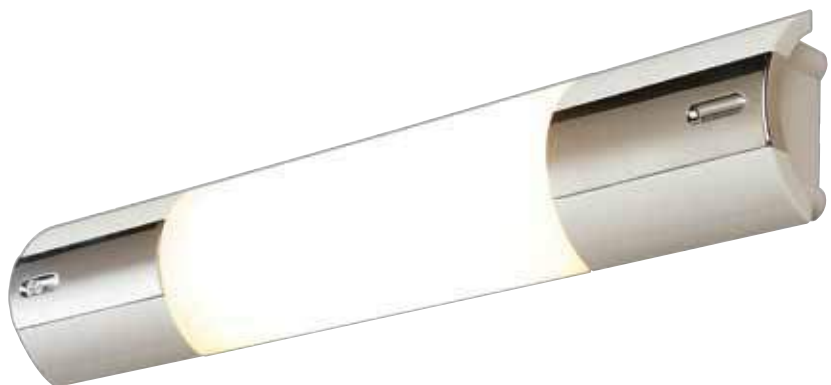

• Shavolite