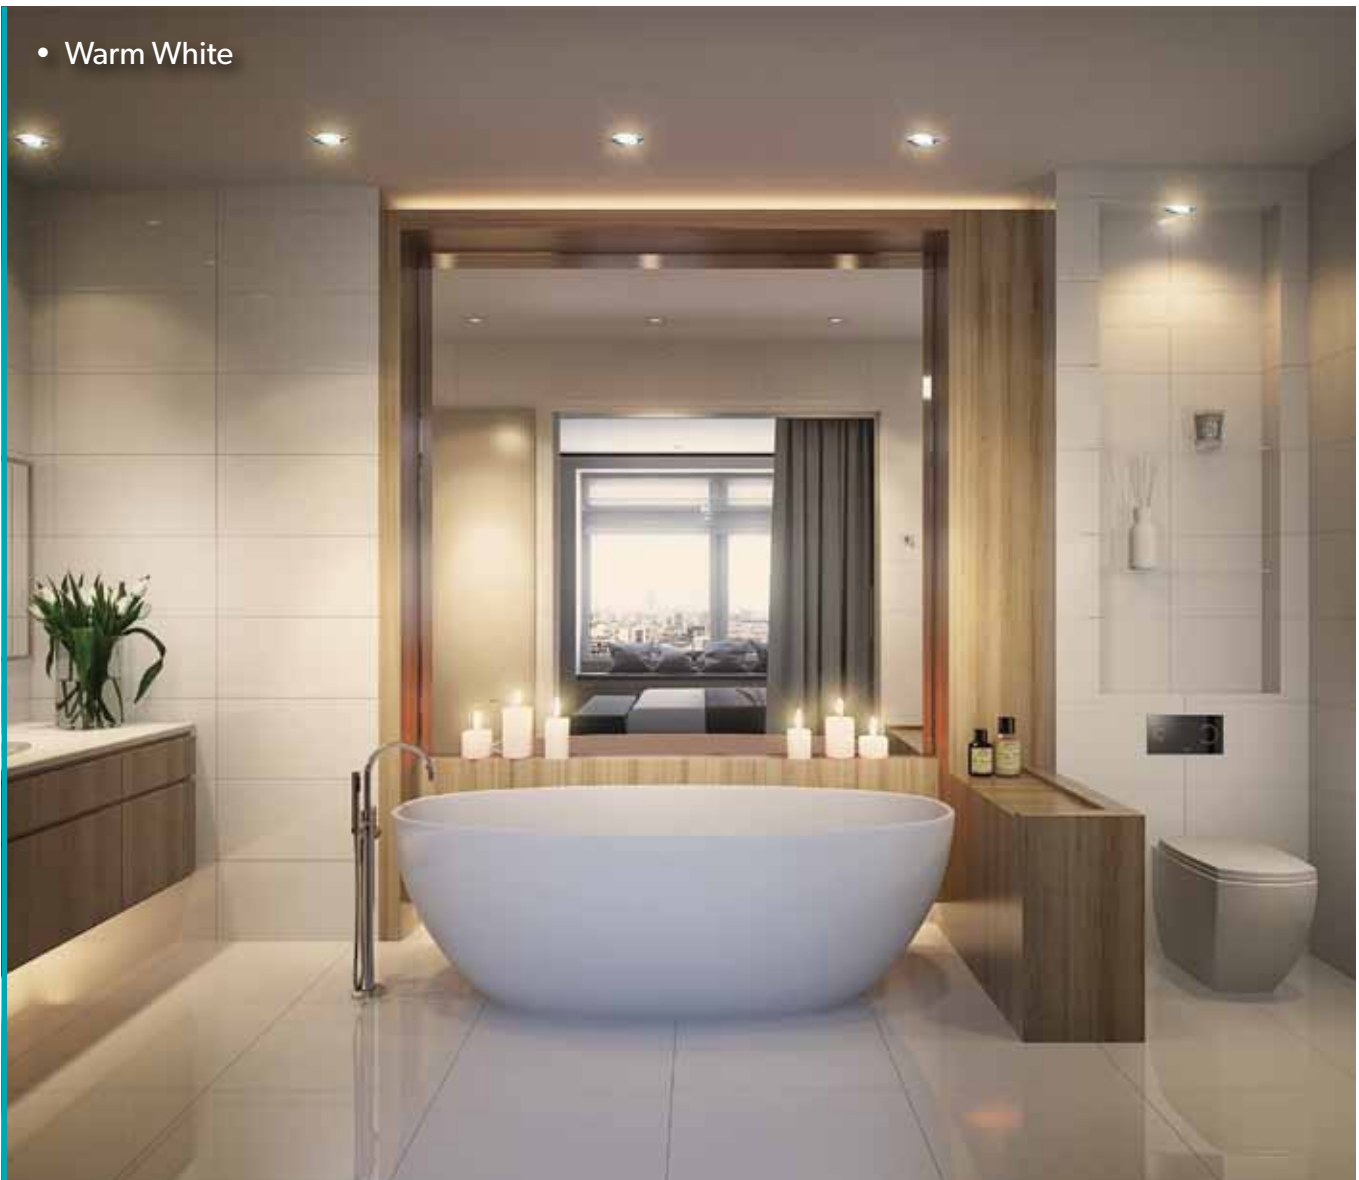

- **LED Showerlight - White**
  Cool White illumination shown

LED Showerlights	Art No.	Fire Rated	Diameter	Depth	Price
LED Showerlight, White - Warm White	5810	N/A	7.7cm	0.5cm	£61
LED Showerlight, White - Cool White	5740	N/A	7.7cm	0.5cm	£61
LED Showerlight, Chrome - Warm White	5820	N/A	7.7cm	0.5cm	£61
LED Showerlight, Chrome - Cool White	5750	N/A	7.7cm	0.5cm	£61

- Warm White