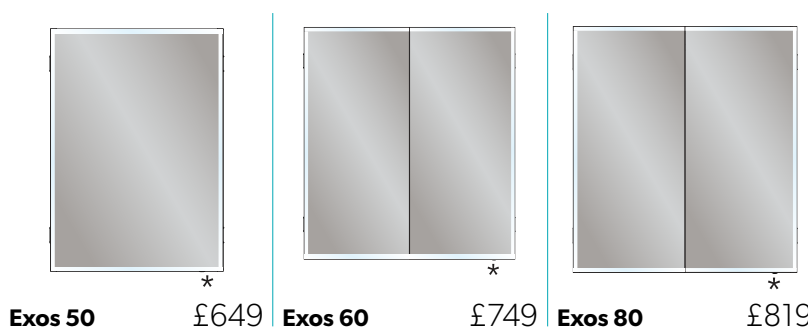

Exos LED Demisting, Aluminium Cabinets

Features

- LED illumination
- Ambient lighting below
- Precision door illumination border
- Mirrored back panel
- Integrated charging socket(s)
- USB Charging socket(s)
- Double sided mirror door(s)
- Heated pad in mirrored door(s)
- Mirrored sides
- Sensor switch*
- Removable "keep clean" mat(s)

Cabinets	Art No.	Width	Height	Depth	Net Weight	Left or Right Hand Hinged	Number of Shelves	Charging Socket	Wattage	Illumination Type	Lumens	IP Rating	Energy Rating
Exos 50	53500	50cm	70cm	12.2cm	15kg	Left	3 Glass	Y (plus USB)	85	LED 6000k	2100	IP44	A
Exos 60	53600	60cm	70cm	12.2cm	19kg	Double Door	6 Glass	Y (Two plus two USB)	98	LED 6000k	2500	IP44	A
Exos 80	53800	80cm	70cm	12.2cm	23kg	Double Door	6 Glass	Y (Two plus two USB)	110	LED 6000k	3100	IP44	A