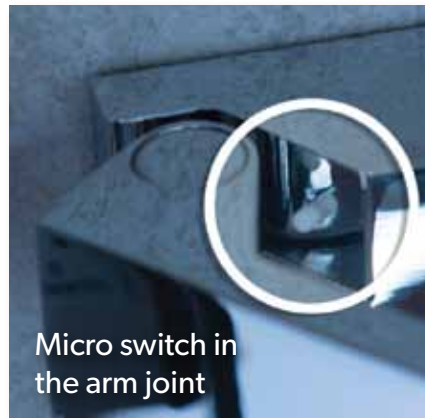

Libra LED Magnifying Mirrors

Page 52

Micro switch in the arm joint

Features

- LED illumination
- 3x magnification
- Illuminates when you pull it towards you and turns off when you fold it away

Libra

£235

Magnifying Mirrors

	Art No.	Dimensions	Maximum Extension	Net Weight	Watts	Illumination Type	Lumens	IP Rating	Energy Rating
Libra	21400	Ø20cm	22cm	0.7kg	5.7	LED 6000K	380	IP44	A