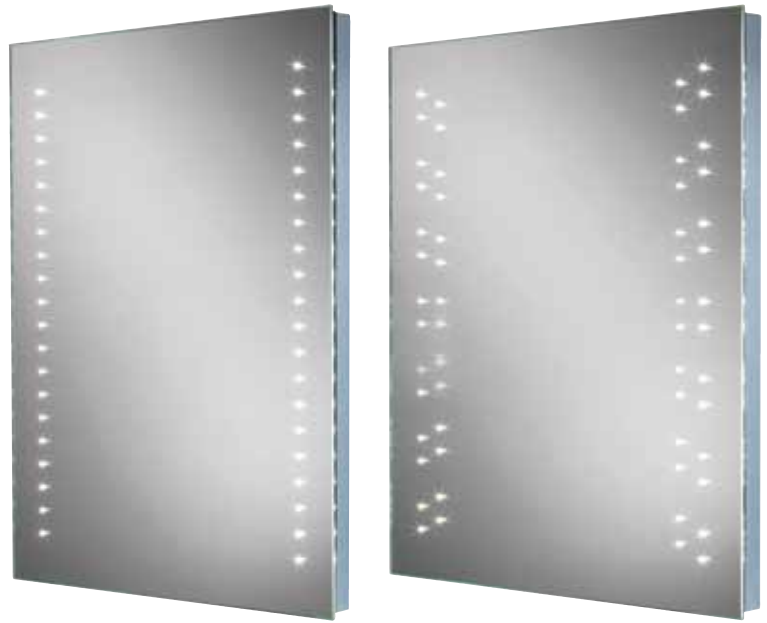

• Vercelli

Lucca, Vercelli and Larino Mirrors

Features

- LED dot illumination
- Heated pad
- Sensor switch

See page 126 for technical details.

Mirrors	Art No.	Dimensions	Landscape or		Price
			Portrait?		
Lucca	77402000	70 x 50cm	Portrait		£259
Vercelli	77404000	70 x 50cm	Portrait		£254
Larino	77403000	80cm x 60cm	Both		£272

• Lucca