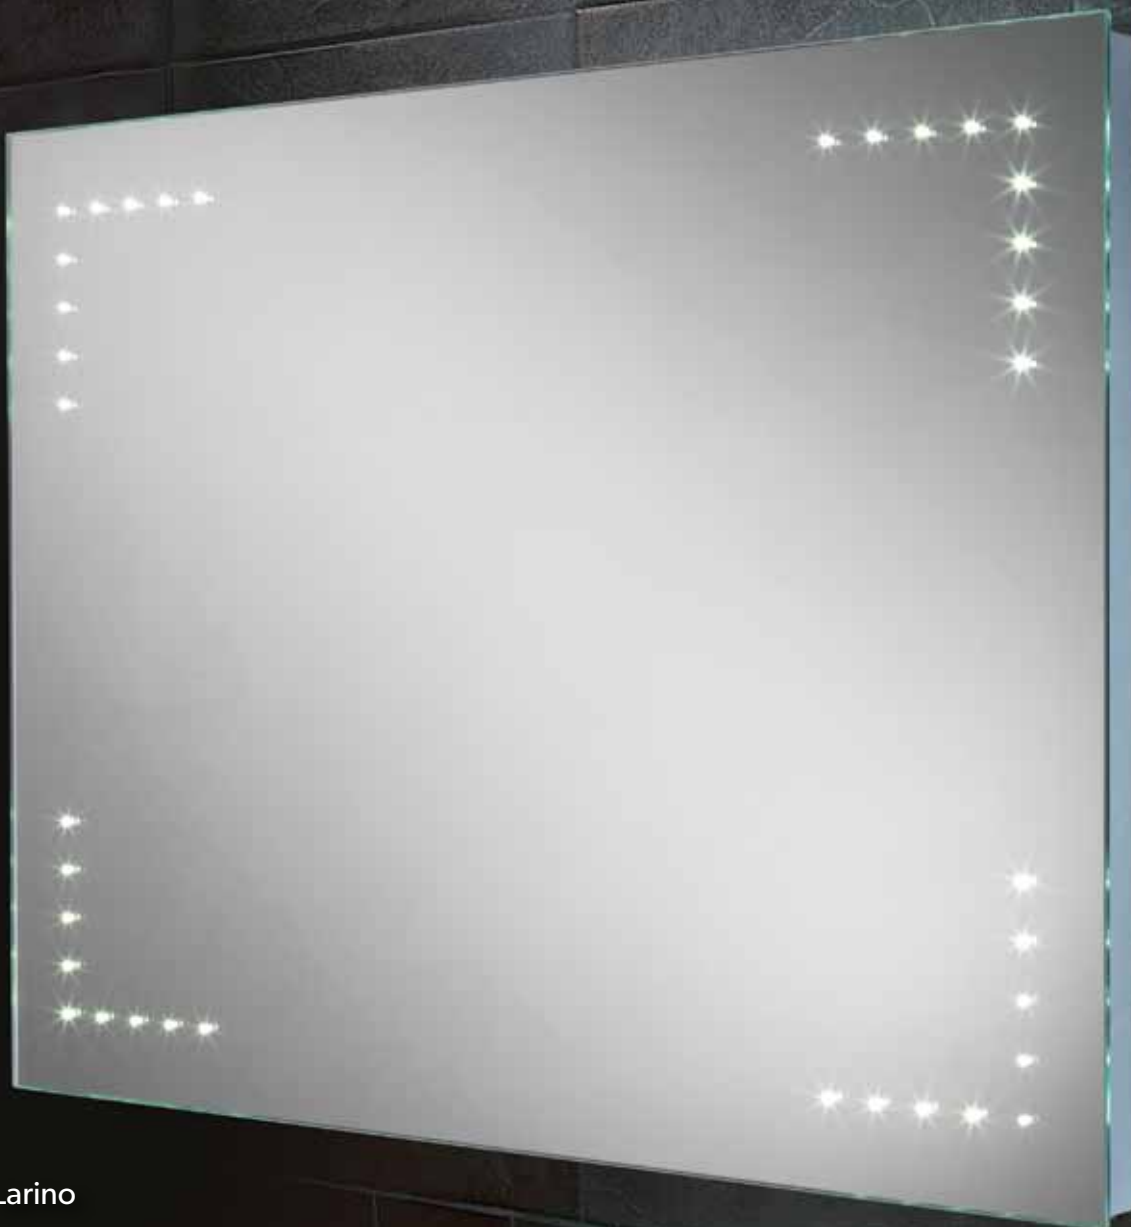

Lucca, Vercelli and Larino Mirrors

Features

- LED dot illumination
- Heated pad
- Sensor switch

See page 126 for technical details.

Mirrors	Art No.	Dimensions	Landscape or		Price
			Portrait?		
Lucca	77402000	70 x 50cm	Portrait		£259
Vercelli	77404000	70 x 50cm	Portrait		£254
Larino	77403000	80cm x 60cm	Both		£272

• Larino