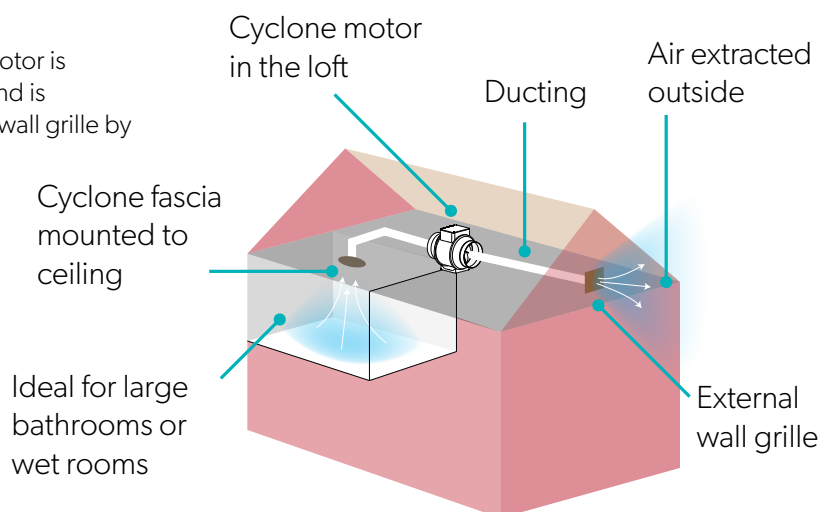

## How Cyclone Works

The large and high powered inline motor is remotely sited within the loft space and is connected to the fascia and external wall grille by the supplied flexible ducting.