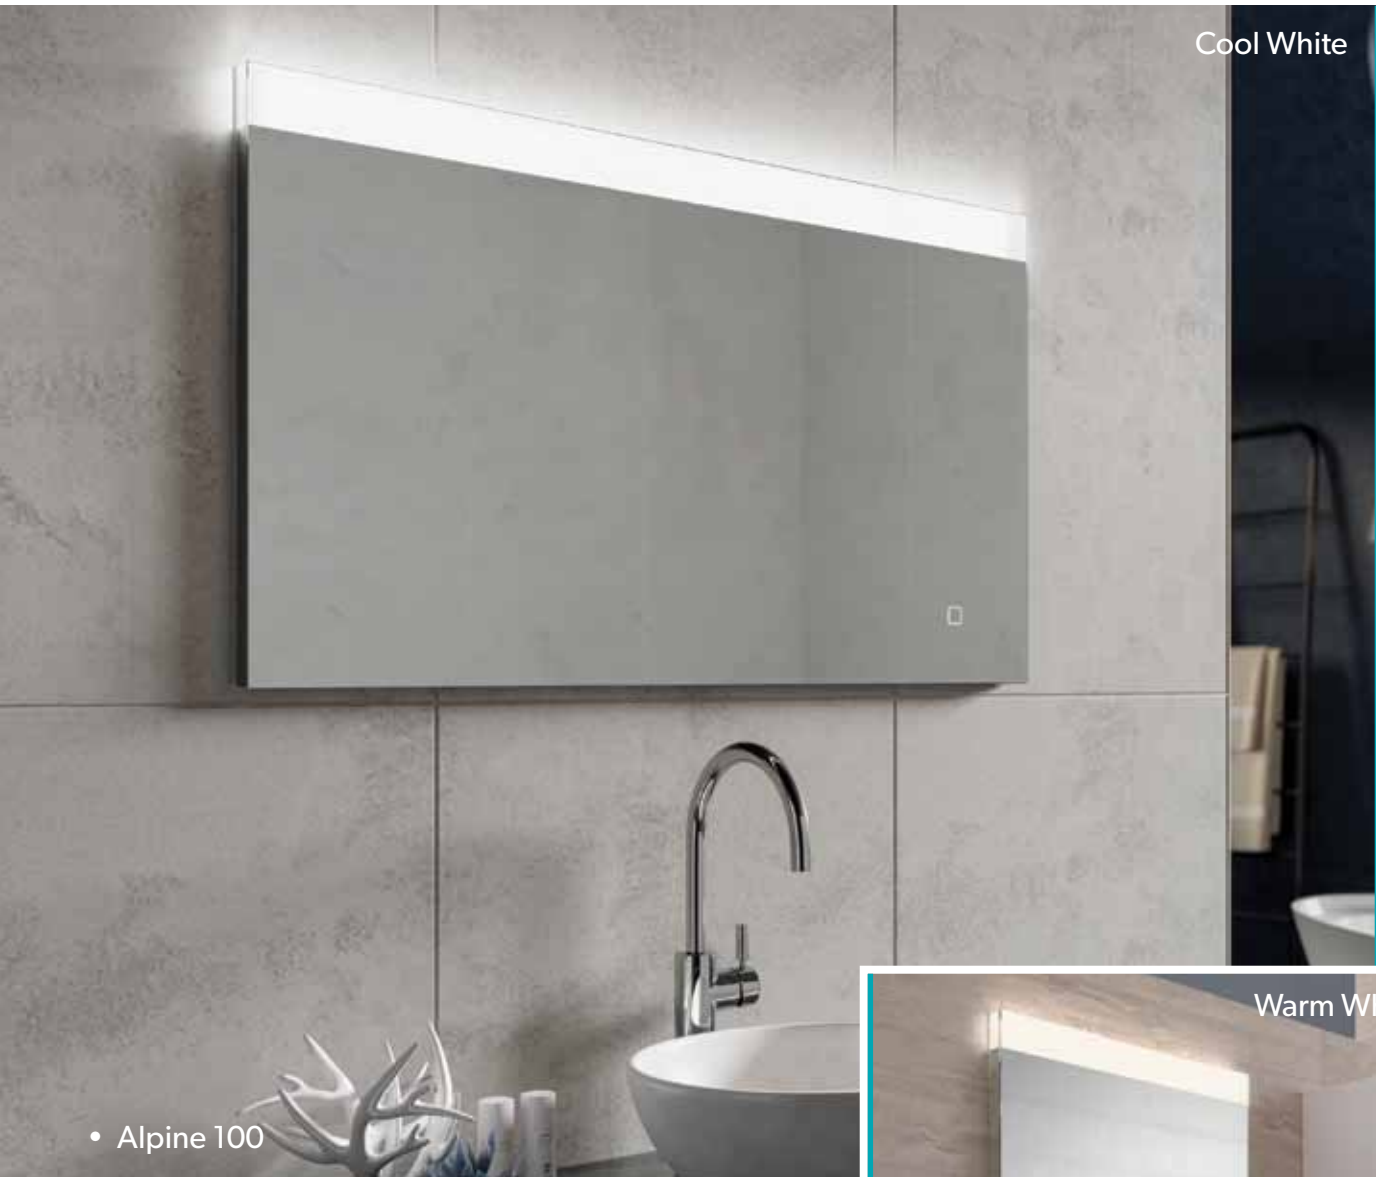

Cool White

• Alpine 100

Warm White