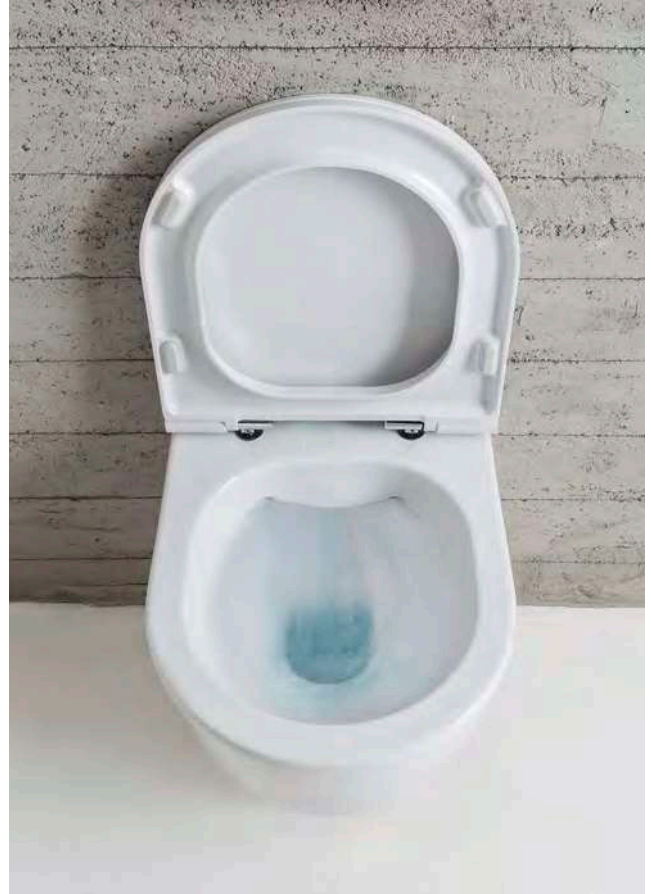

water saving technology
RIMLESS DESIGN

The Pier Rimless Toilet completely revolutionises the concept of toilet flushing systems to guarantee maximum hygiene and cleanliness with powerful near silent flushing.

MADE IN ITALY
DESIGNED FOR
THE UK

All of our ceramic sanitary ware is manufactured in Italy yet designed specifically for use in UK bathrooms.

Pier Wall Hung RIMLESS Toilet
PI6116CW £495.00

w 360 x d 430 x h 330mm

Pier Wrap Over Soft Close Seat
PI6106W £160.00
£655.00

For detailed dimensions, see website.

Tested to
BS EN
997:2012

Will flush at
ECO-saving
3/4.5L

Reduced
projection

Soft close
toilet seat

Quick release
seat

Complete with
concealed
fitting system

Requires
support frame
and cistern

Rimless
toilet

Wall hung
toilet