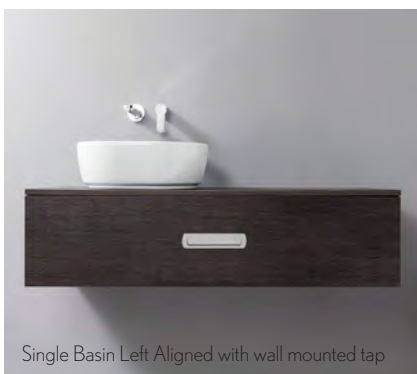

Basin & Tap Layout Options

The 1000 & 1200mm console is supplied as standard for the centre basin; each option below can be easily achieved during installation.