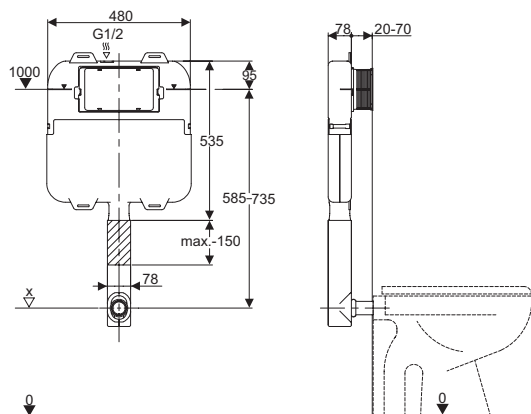

Taller Concealed Toilet Cistern

Taller Concealed Toilet Cistern
WCC57X46+ £199.00

w 480 x h 535 x d 78mm

Dual flush

Front flush only

Choice of flush plates