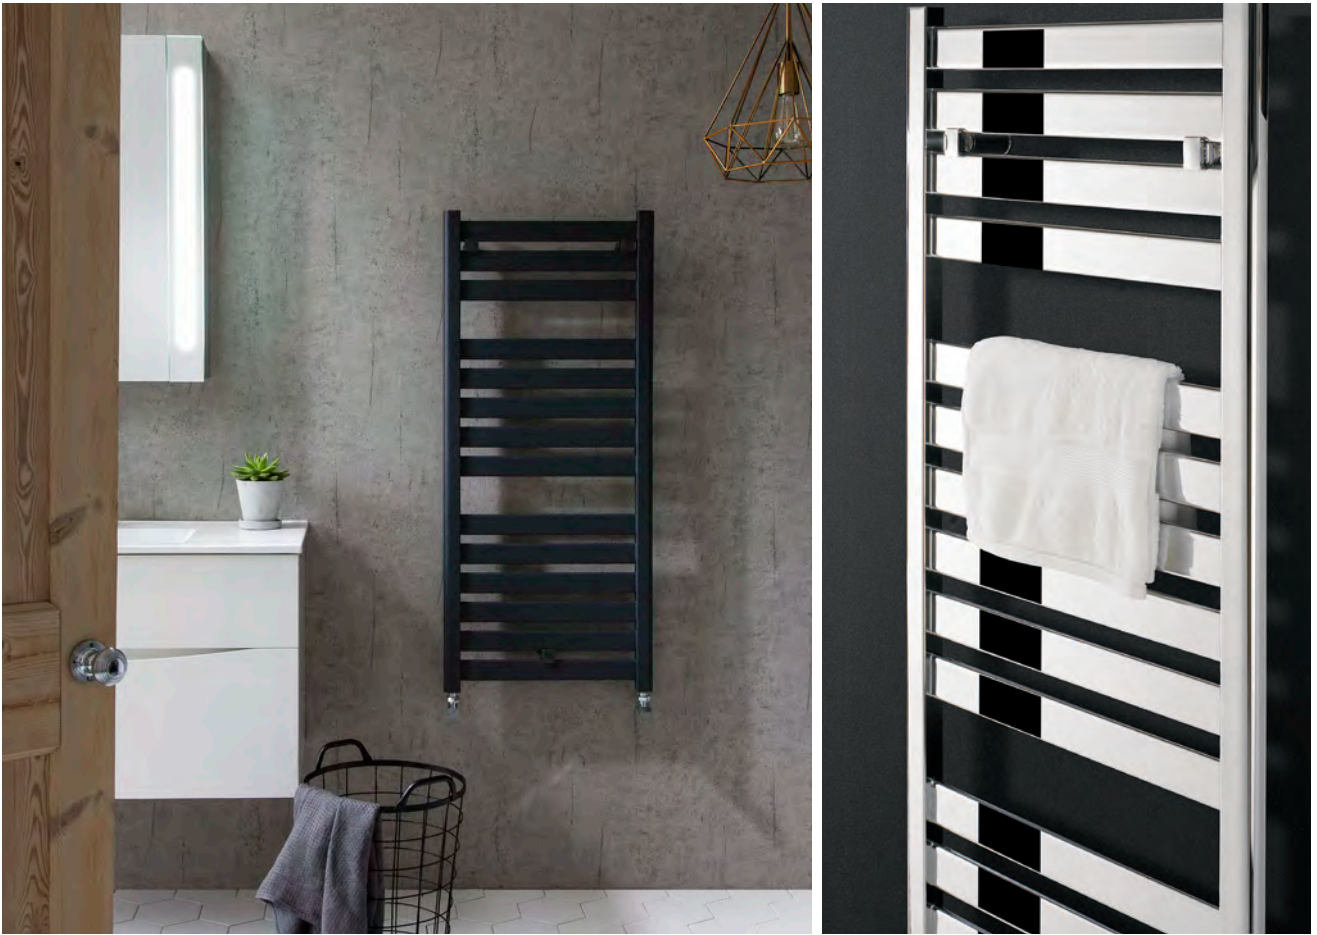

# Edge

Pure Italian design, the double angled valves sit horizontally flush with the rail for a sophisticated finishing touch.

**Square Straight Valve**  
RADVS2 £60.00

**Square Angled Valve**  
RADVA2 £60.00