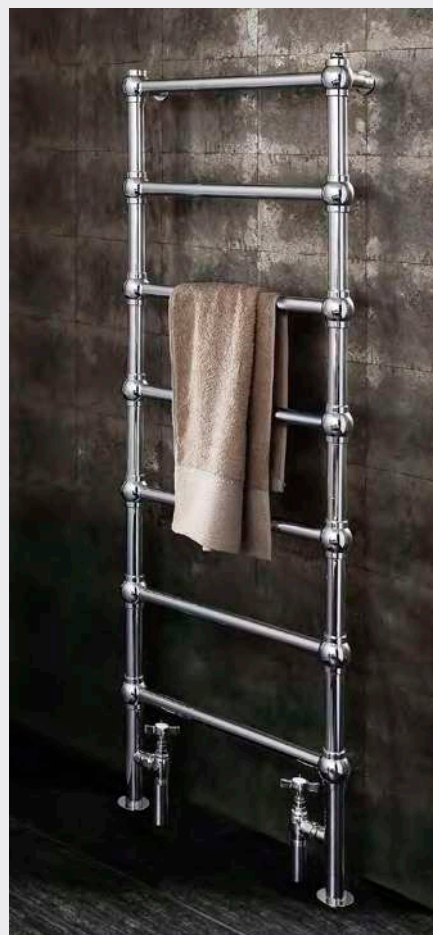

Belle

Timeless elegance with ball-joint styling in a hand-polished chrome finish.

Belle**
BE50X134C **£1,315.00**
BTU 737 / Watts: 216
w 505 x h 1340mm

Belle Angled Valve
RADVA3C **£60.00**

Chrome
finish

Floor standing

7 year
guarantee