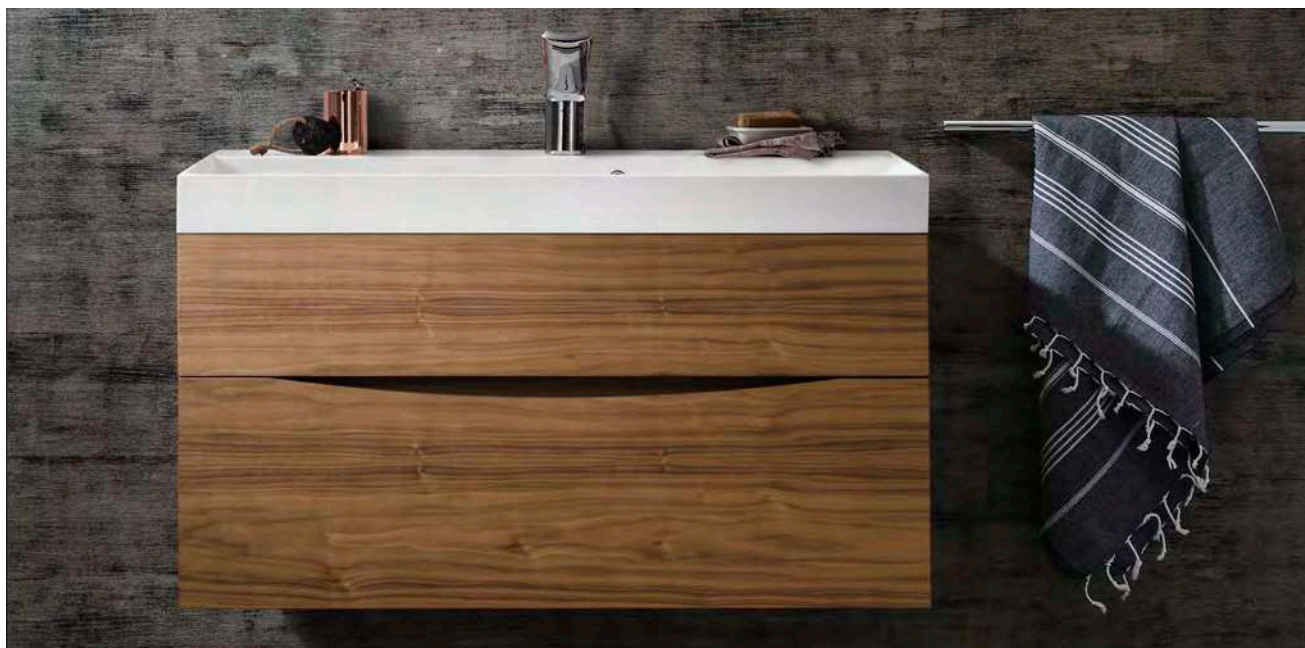

Units   American Walnut   Driftwood   White Gloss   Storm Grey Matt   Windsor Oak   Blue Smoke Matt

Glide II Wall Hung Tower Unit

Two door storage unit
Soft close
Reversible left/right hand opening top door
1 fixed, 4 height adjustable shelves top cupboard
w 350 x d 350 x h 1600mm

NEW

Toilet Furniture Unit

Slim-line floor to match furniture units
Uncut fascia
Removable top
Adjustable feet
Suitable for toilet frame WCF82X50+ and concealed cistern WCC47X46+
w 545 x d 225 x h 920mm

NEW

real wood veneer

Glide II is available in real wood veneer furniture finishes, produced from sustainable sources. The characteristic nature of natural veneers means there will be variance in tone, grain and colour appearance, this is just part of the enduring beauty of wood veneer furniture.