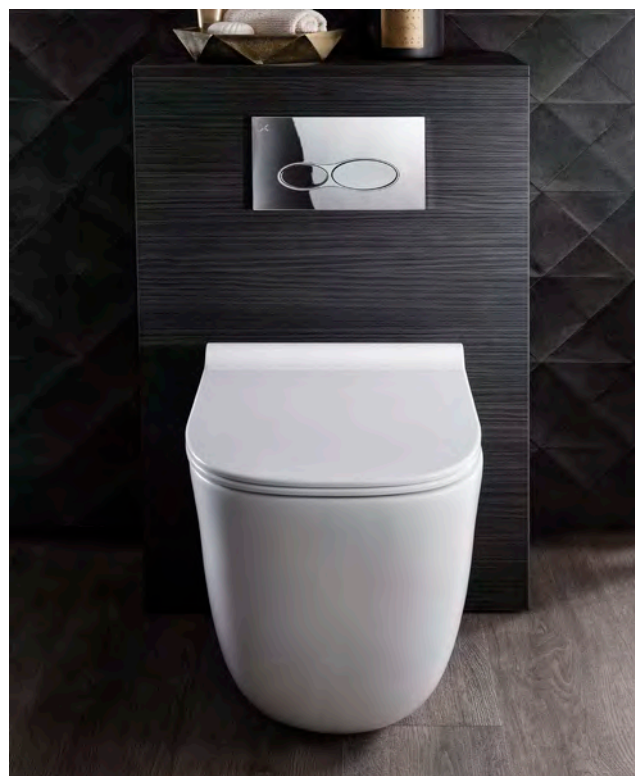

layout versatility

COORDINATING TOILET FURNITURE

To achieve a modern look that beautifully complements the Wild range, the coordinating toilet furniture streamlines the entire space and conceals unaesthetic working parts of cisterns. With only the beautiful flush control on display, toilet furniture offers a clutter-free solution that adds an element of clever design combined with style. Easy to install, there is a choice of frame sizes to suit larger rooms and ultra slim designs for those seeking a more sleek, minimalistic look.

Smart rimless design

All Wild wall and floor mounted toilets feature a streamlined rimless bowl – no rim means there is nowhere for germs and limescale to hide, making it ultra hygienic and effortlessly easy to clean. The latest fluid flush mechanisms also provide a powerful horizontal and vertical water stream to ensure coverage across the entire surface of the bowl without splashing.