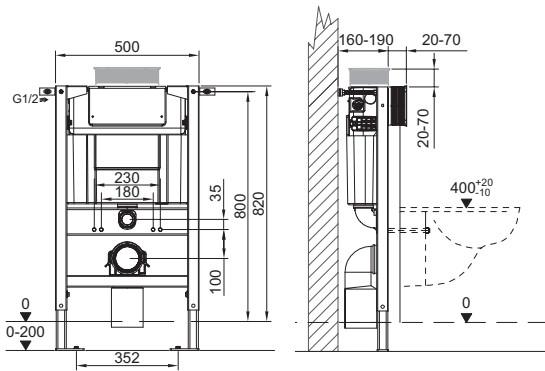

0.82m Height Toilet Frame

Dual flush

Top & front
flush

Choice of
flush plates