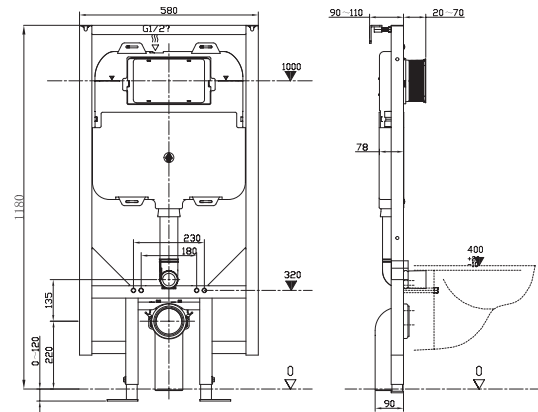

ULTRA SLIM 1.18m Height Toilet Frame

Dual flush

Front flush
only

Choice of
flush plates