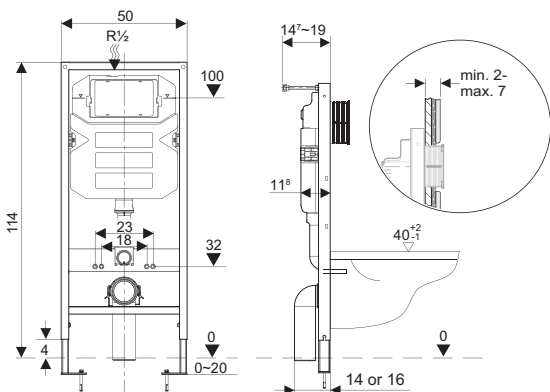

1.18m Height Toilet Frame

1.14m Height Toilet Frame  
WCF118X50+ £345.00

Dual flush

Front flush  
only

Choice of  
flush plates

ULTRA SLIM 1.18m Height Toilet Frame

ULTRA SLIM 1.18m Height Toilet frame  
WCF118X50-VS £360.00