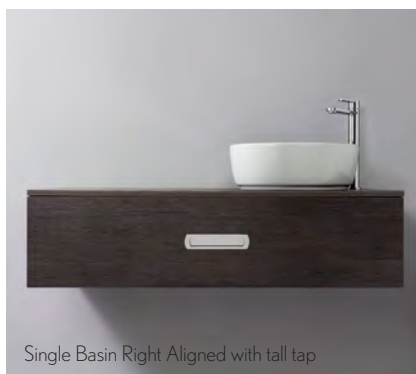

Basin & Tap Layout Options

The 1000 & 1200mm console is supplied as standard for the centre basin; each option below can be easily achieved during installation.

- A. **Single Basin Left Aligned**
  (1000 & 1200mm consoles)
- B. **Single Basin Right Aligned**
  (1000 & 1200mm consoles)
- C. **Single Basin Centre Aligned**
  (800, 1000 & 1200mm consoles)
- D. **Two Basins**
  (1000 & 1200mm consoles*)

*depending on basin chosen

WE STRONGLY RECOMMEND TWIN BASIN FORMATS ARE INSTALLED ONLY ON A SOLID WALL.

Suitable for use with wall mounted, extended basin mono or standard basin mono on a basin tap ledge. Always use an extended basin waste see page 160.

More detailed information can be found at www.crosswater.co.uk

To ensure full use of drawers we recommend using the furniture trap BTR0410W see page 161.