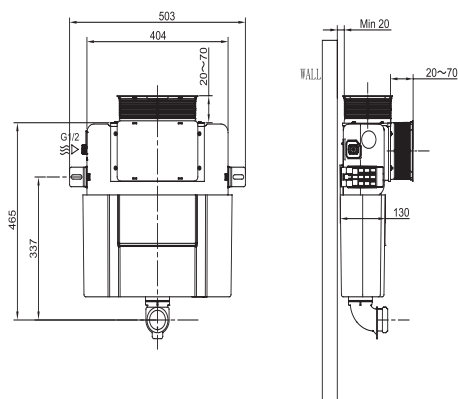

## Standard Height Concealed Cistern

**Standard Height Concealed Cistern**  
WCC47X46+ £149.00

h 465 x d 140mm

Perfect for toilet furniture

Dual flush

Top & front flush

Choice of flush plates