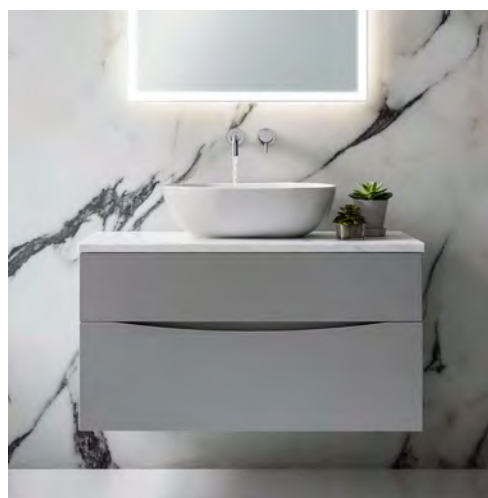

Glide II

Contemporary lines and an elegantly curved recessed handle are combined to bring you this functional yet stunning vanity unit. Presented in the new, pared-back Storm Grey Matt finish, the unit features the unique anti-bacterial surface, ACTIVE. Choose from a variety of complementary sinks styles including countertop and inset.

What's your basin style?