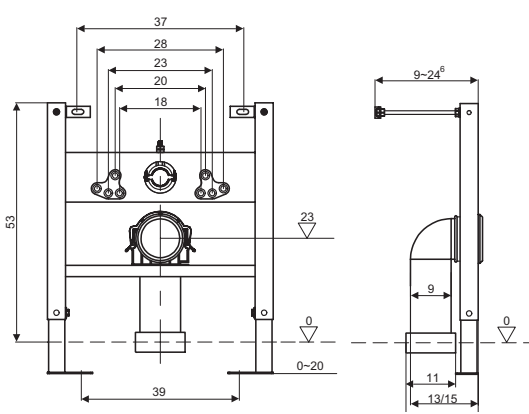

## Low Height Toilet Frame

**Low Height Toilet Frame**  
WCF49X50+ £149.00

Perfect for toilet furniture

Requires concealed cistern

0-20cm height adjustment

0.82m Height Toilet Frame

0.82m Height Toilet Frame  
WCF82X50+ £345.00