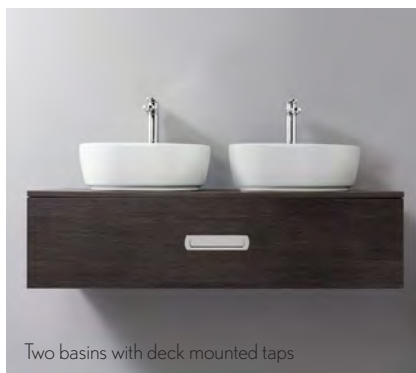

Single Basin Right Aligned with tall tap

Single Basin Left Aligned with deck mounted tap

Two basins with deck mounted taps

- A. **Single Basin Left Aligned**
  (1000 & 1200mm consoles)
- B. **Single Basin Right Aligned**
  (1000 & 1200mm consoles)
- C. **Single Basin Centre Aligned**
  (800, 1000 & 1200mm consoles)
- D. **Two Basins**
  (1000 & 1200mm consoles*)

*depending on basin chosen

WE STRONGLY RECOMMEND TWIN BASIN FORMATS ARE INSTALLED ONLY ON A SOLID WALL.

Suitable for use with wall mounted, extended basin mono or standard basin mono on a basin tap ledge. Always use an extended basin waste see page 160.

More detailed information can be found at www.crosswater.co.uk

To ensure full use of drawers we recommend using the furniture trap BTR0410W see page 161.