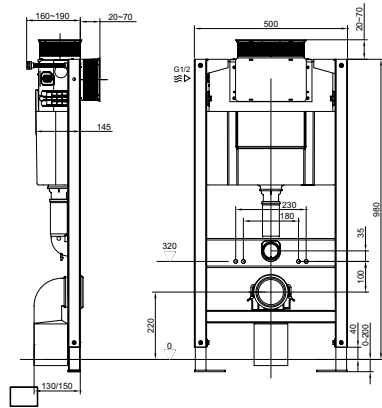

0.98m Height Toilet Frame

Dual flush

Front flush
only

Choice of
flush plates