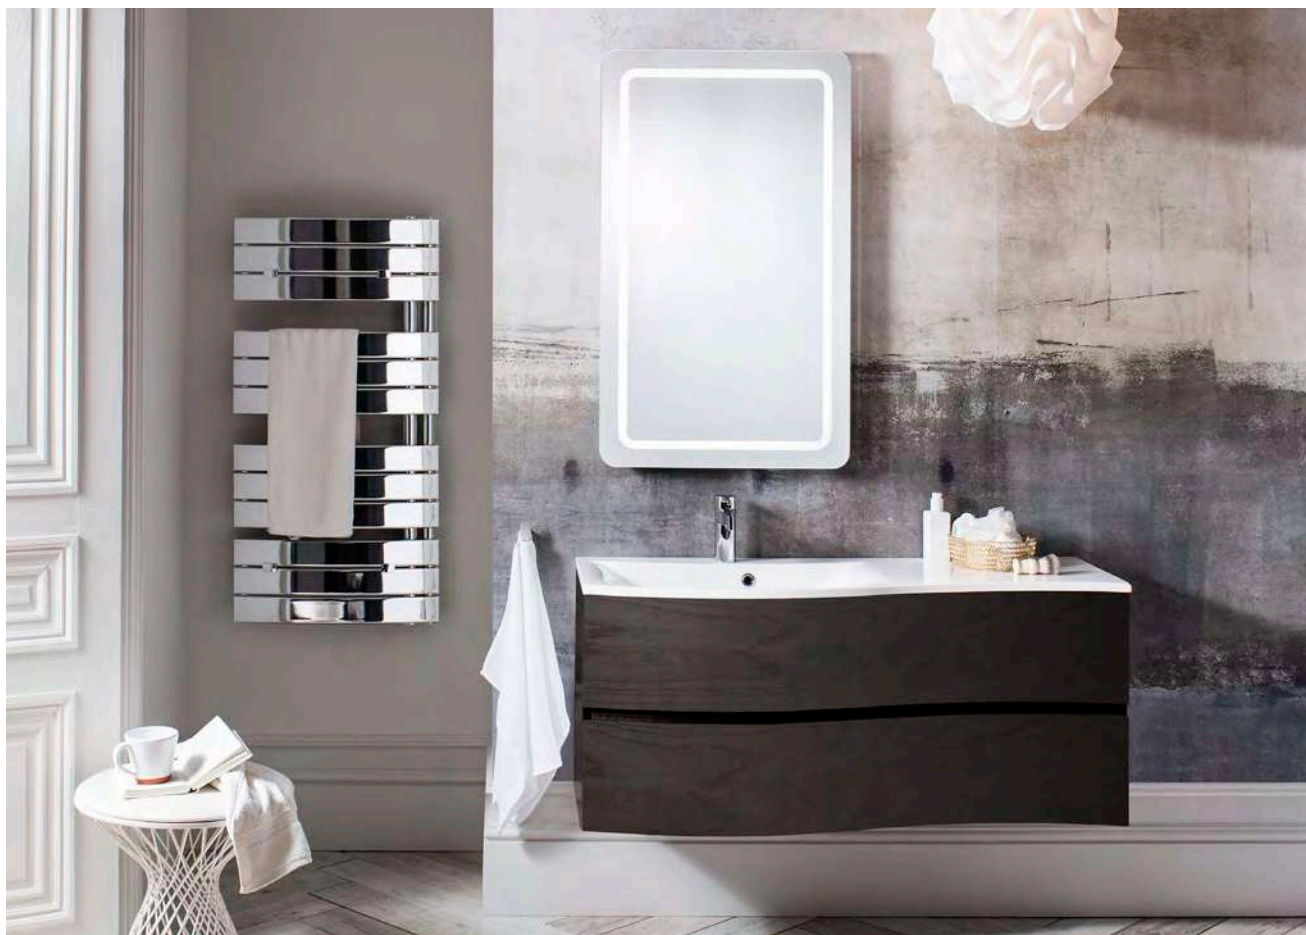

# Essence

Rectangular bars featuring a delicate curve form simultaneous sets of three for a sleek statement towel warmer that is equally practical.

**Round Corner Valve**  
RADVC1 £65.00

**Round Straight Valve**  
RADVS1 £40.00