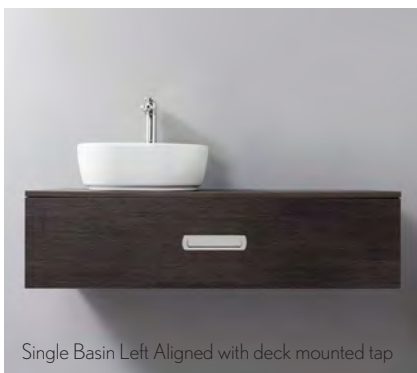

Single Basin Left Aligned with wall mounted tap

Two basins with deck mounted taps

Single Basin Left Aligned with deck mounted tap