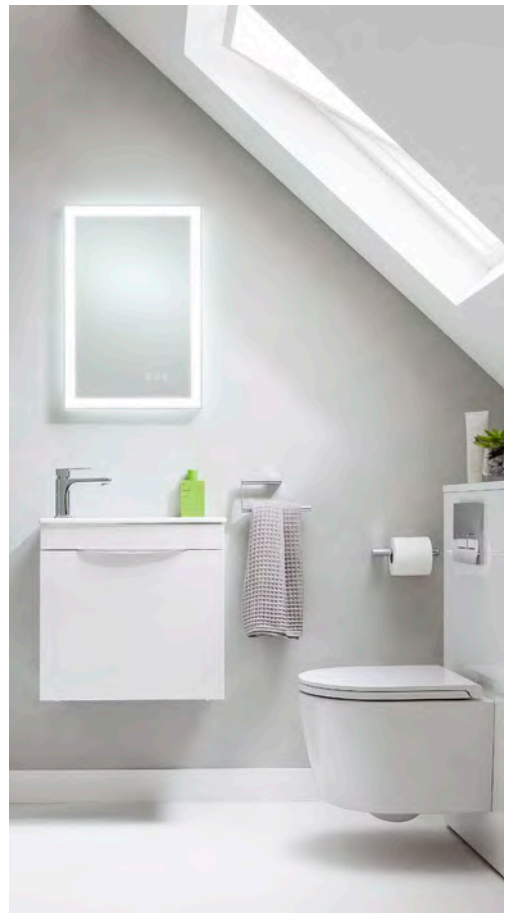

The range is ideal for smaller and secondary bathrooms. A choice of contemporary finishes is complemented with the option of two handle designs.

Compact design without compromise