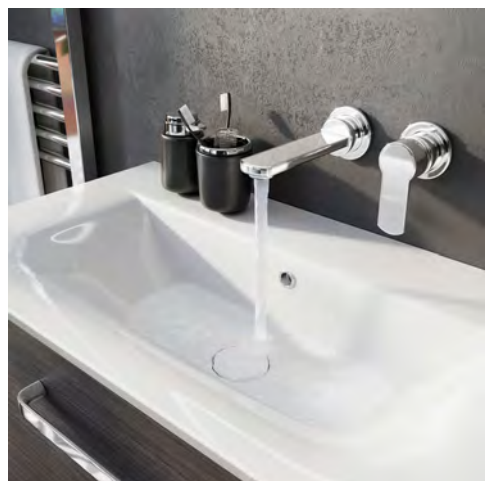

The Steel finish has a subtle brushed texture with a linear grain, providing a modern twist on a natural finish. The blend of silver, grey and white gives a unique look with a touch of individuality, completed with an easy clean anthracite finish drawer box. Pair this finish with chrome, matt black and brushed stainless steel handles and brassware.

A modern twist on a natural finish