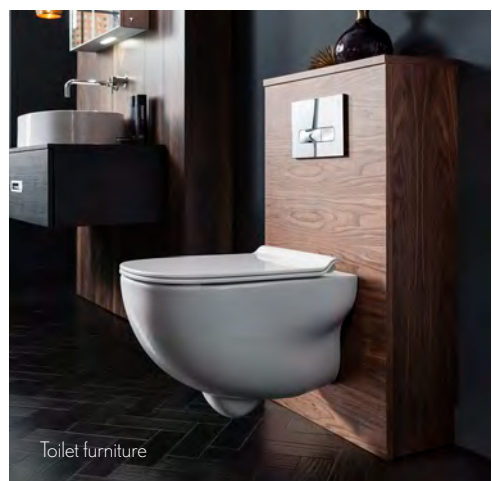

Beautifully shaped and utterly luxurious, Celeste has been designed to perfection to meet the growing desire for a softer deluxe style. Available in four high quality finishes that ooze striking appeal, the Celeste basin is one of the largest of the Crosswater basin furniture offering three spacious size options with unrivalled storage availability. Featuring delicate curves that exude stylish opulence, the Celeste range is complemented with plentiful Tower Storage Units and curved mirror styles.

Sublime design and performance