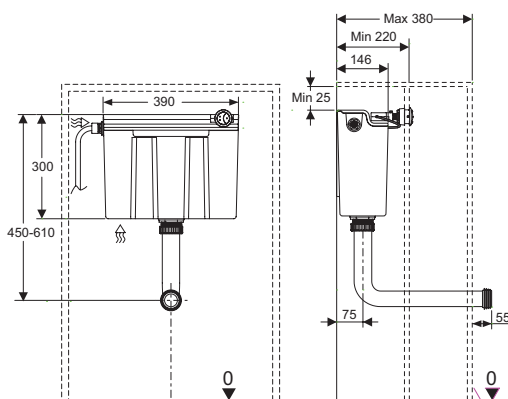

## Slimline Concealed Toilet Cistern

**Slimline Concealed Toilet Cistern**  
WCC33X31+ £89.00

w 337 h 315 x d 135mm

Dual flush

Perfect for toilet furniture