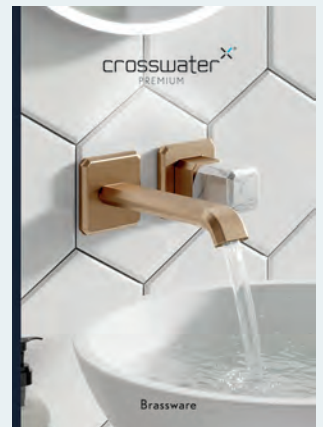

### COMPLEMENTARY BRASSWARE

Selecting the right tap for your basin is essential to achieve your desired look and performance. Always select the basin before the mixer fittings and ensure you choose a washbasin that can accommodate the style and size of your choice of mixer. When choosing a basin and mixer, consider your water pressure. Higher water pressures or pumped water supply systems will influence the suitability of your chosen tap and basin, so take note of your water pressure. A high pressure reducing valve or flow restrictor will give you added flexibility.