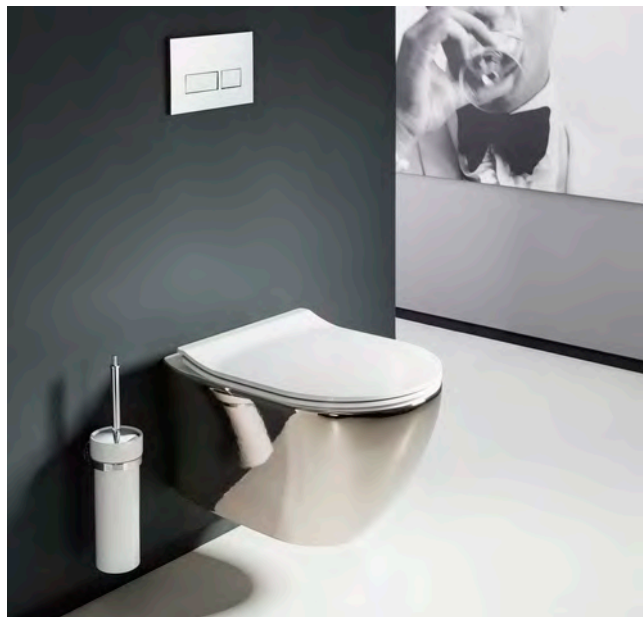

Wall Hung Toilet Support Frames

Wall mounted furniture cleverly makes a compact bathroom appear less cluttered and more spacious. There is a range of frame sizes to suit larger rooms and a ultra slim designs for those seeking a more sleek, minimalistic look.

Epoxy power coated steel frame, tested to take up to 400kg weight

Large feet for easy rear fixing (specially designed for UK timber floor)

Supplied complete with all fittings for installation

Adjustable feet with rubber sound deadening pads

Full UK specification to Class 2

Easy install wall brackets for vertical or horizontal fixing

Wall Hung Toilet Support Frames