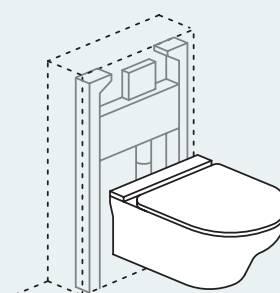

Support Frame
(Toilet furniture)