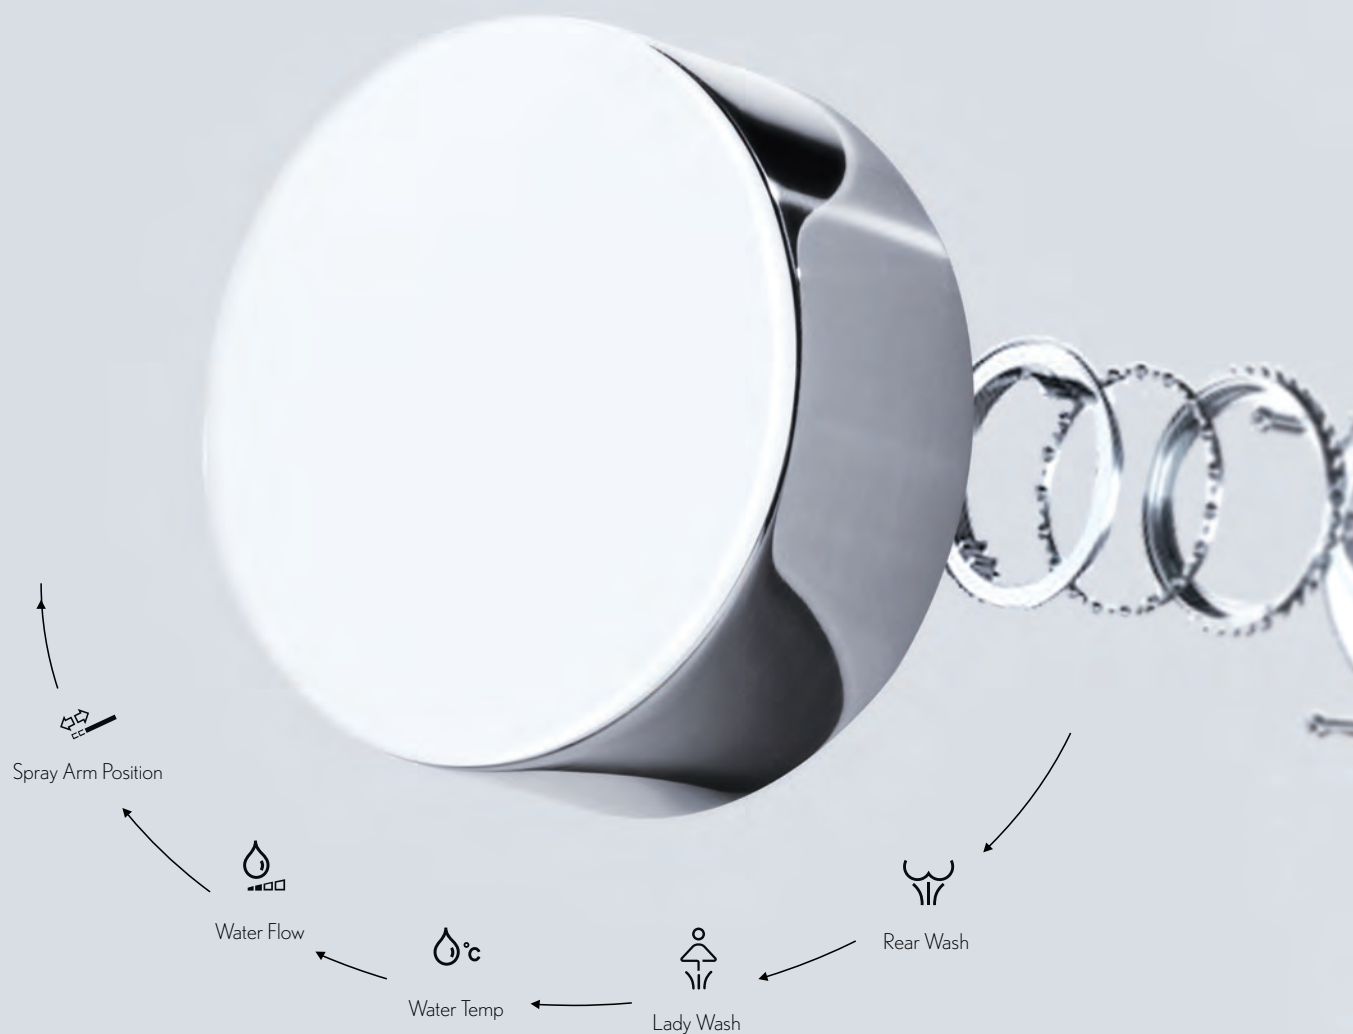

CONTROL AT YOUR FINGERTIPS

True icons never set out to be iconic. They just are. This award-winning shower toilet brings style to your bathroom. A single control regulates the position and flow of the shower spray, as well as the water temperature. Located discreetly to the right of the toilet bowl, this control is as easy to use as the crown on a Swiss timepiece.

The AXENT Smart Control app can control any AXENT.ONE shower toilet. Use Bluetooth to connect your mobile device and use it like a remote control.