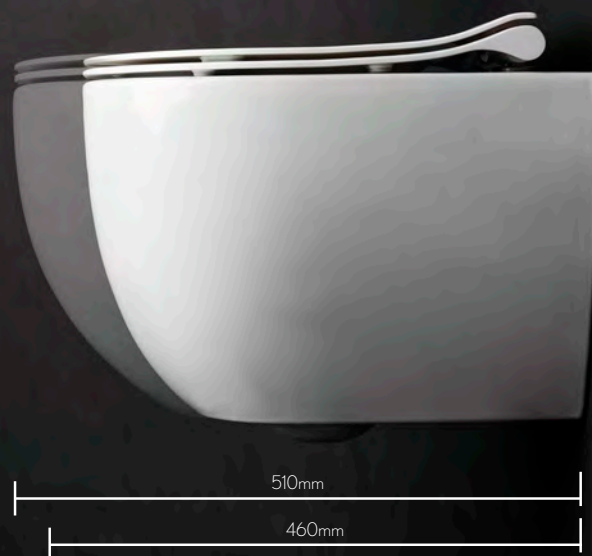

## SHORT PROJECTION

Glide II is available in a 'mini' variant which is a little wider but has 2" shorter projection for rooms where optimising space is critical.