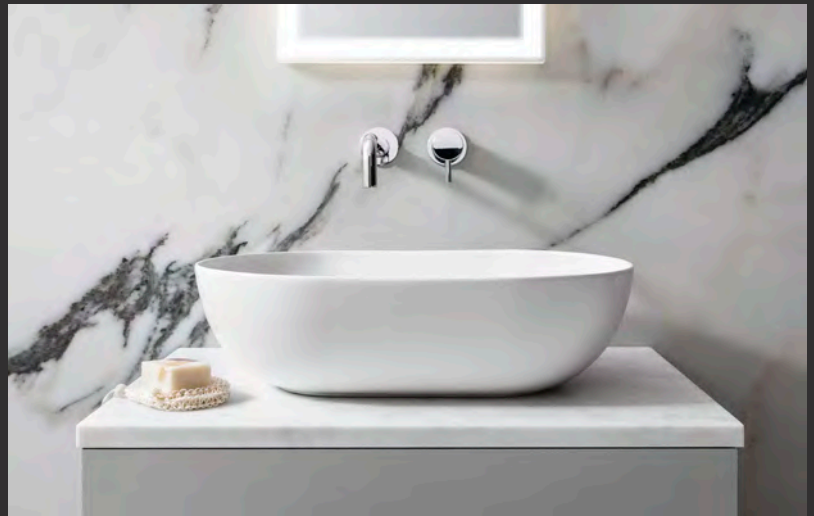

w 370 x d 370 x h 160mm
For detailed dimensions, see website.

- No overflow
- Countertop only
- Slim line edge