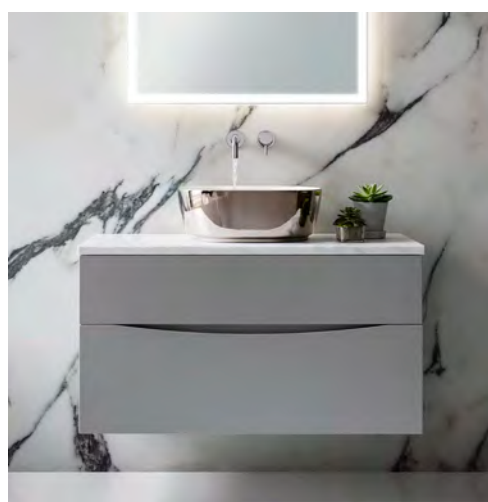

Glide II

Contemporary lines and an elegantly curved recessed handle are combined to bring you this functional yet stunning vanity unit. Presented in the new, pared-back Storm Grey Matt finish, the unit features the unique anti-bacterial surface, ACTIVE. Choose from a variety of complementary sinks styles including countertop and inset.

What's your basin style?