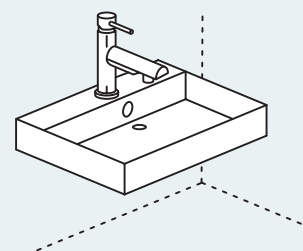

Wall Hung

minimal look

UNDERMOUNT & INSET

Undermount and inset basins are a favorite in many high end hotels, offering a simple yet stylish appearance with plenty of worktop space for taps, toiletries and soaps. Worktops need to be pre-cut to accept the basins and are secured to the underside of the worktop using metal brackets and silicone.