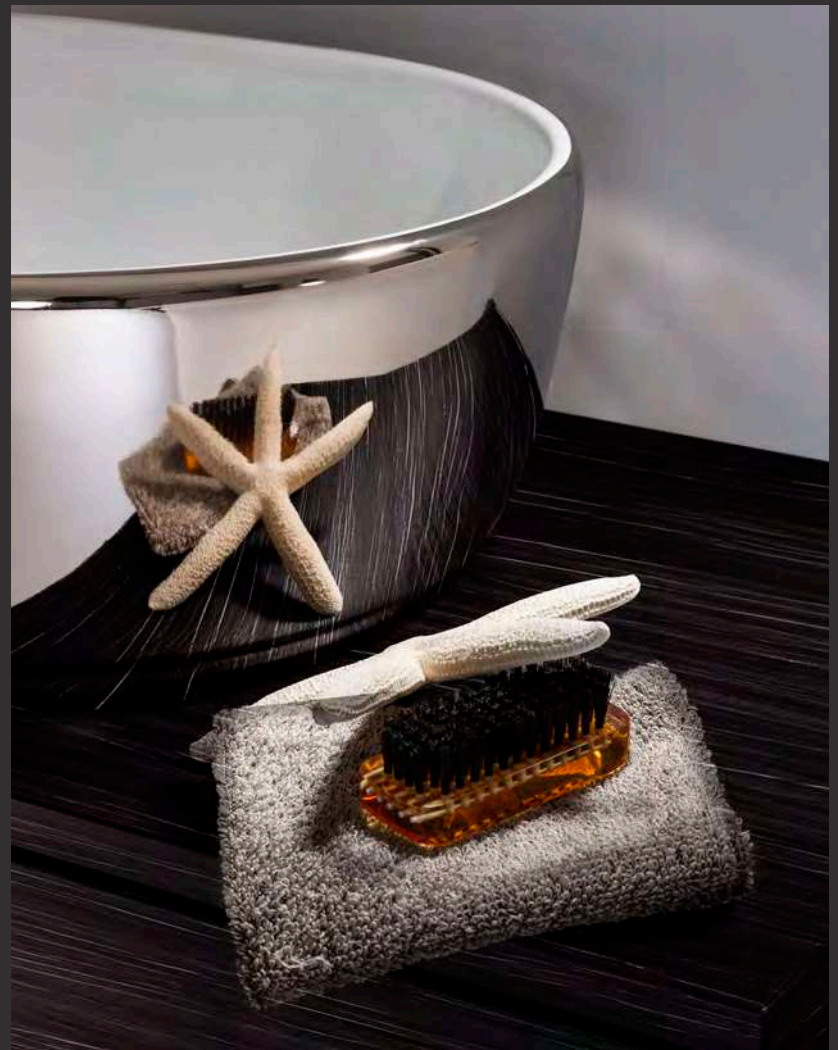

Slim line edge

No overflow

Countertop only

Slim line edge

**Pearl**  
CT05823UCW £299.00

w 450 x d 350 x h 150mm  
For detailed dimensions, see website.

No overflow

Countertop only