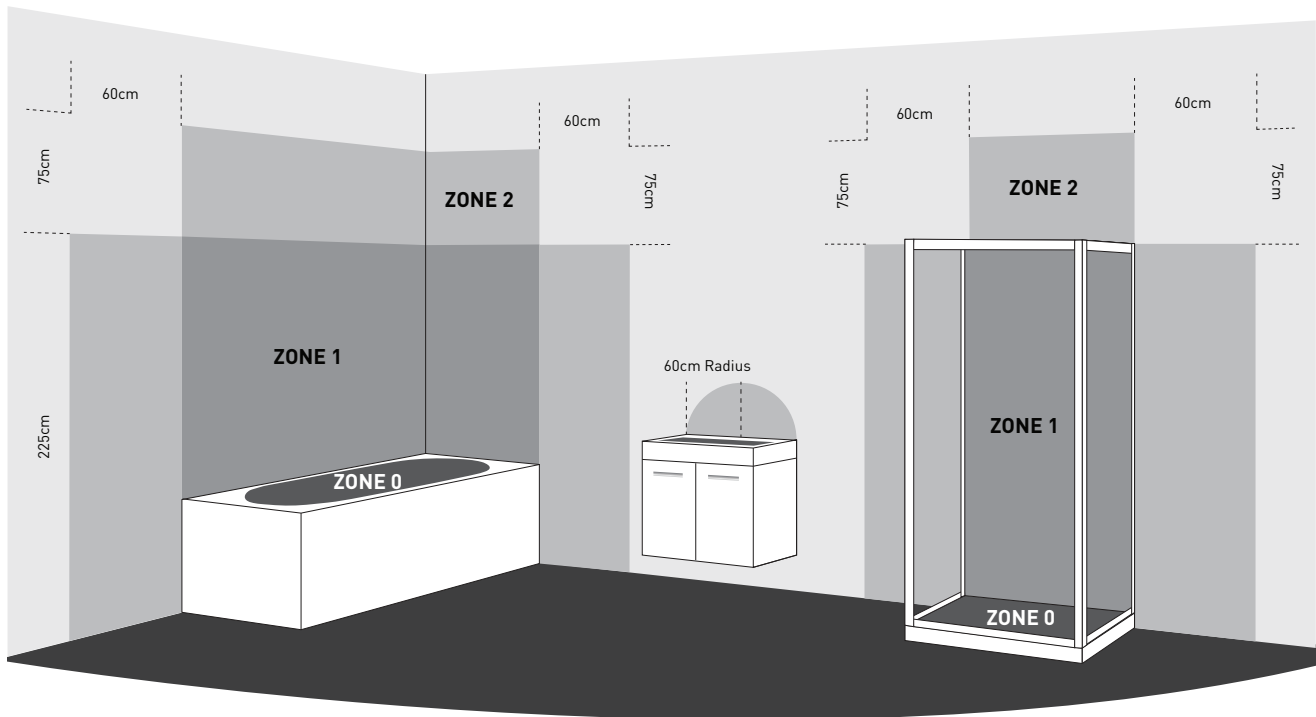

Electrical Information

The diagram below is supplied as a guide to Bathroom Zones as referred to in IP ratings of the over mirror lamps and electric heating elements. Please refer to the latest edition of BS 7671:2008(2011) to ensure conformity.

It is important to install light fittings and electric Towel Warmer elements in the correct bathroom zone i.e. the zone referred to in the IP rating of the element. This is not an installation guide and reference should be made to the latest edition of the IET Wiring Regulations or a qualified electrician member of NICEIC or IET.

Zone 0 is inside the bath or shower tray itself. Any appliance used in this zone must be rated at least IP67 which is total immersion proof.

Zone 1 is the area above the bath or shower tray to a height of 2.25m from the floor. In this zone a minimum rating of IP44 is required and elements must also be protected by a 30mA residual current device (RCD) to protect the circuit. The electrical connection to the power supply for these appliances must be in Zones 2/3 of the bathroom in compliance with BS 7671:2008(2011) - IEE Wiring Regulations.

Zone 2 is an area stretching 0.6m outside the perimeter of the bath and to a height of 2.25m from the floor. In this zone an IP rating of at least IP44 is required. In addition it is good practice to consider the area around a washbasin, within a 60cm radius of any tap to be considered as zone 2.

Crosswater IP44 lamps come without a pull switch, and are designed to operated via an existing and suitable room light switch.

Failure to have electrical products installed and certificated by a qualified electrical engineer will invalidate any product guarantee.

For full details reference should be made to the latest copy of the IEE wiring regulations and all applicable British Standard and European norm specifications.