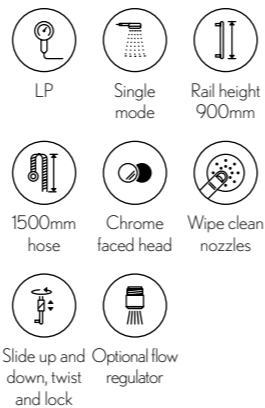

Optional flow regulators to limit shower output to 8 or 6 litres per minute

Wall outlet sold separately, see opposite

Pier
SK610C £115.00

Optional flow regulators to limit shower output to 8 or 6 litres per minute

Wall outlet sold separately, see opposite