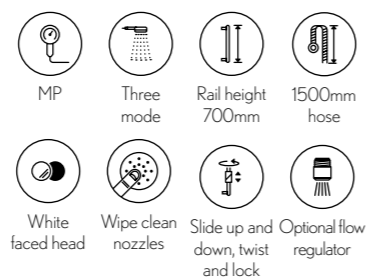

MPRO Stainless Steel Effect Shower Kit

- PRO633V MPRO 130mm Multi Handset Stainless Steel Effect
- PRO600V MRPO 700mm Slide Rail Stainless Steel Effect
- PRO980V MPRO Shower Hose 1500mm Stainless Steel Effect
- PRO955V MPRO Wall Outlet Stainless Steel Effect

Package Price **£375.00**
PACK CODE **MPROKITV**