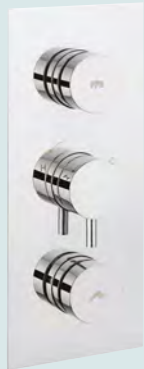

Need help choosing a valve? Our helpful valve guide is on page 10.

Dial Thermostatic Shower Valve with 2 Way Diverter
DIAL-KAI-3 £529.00