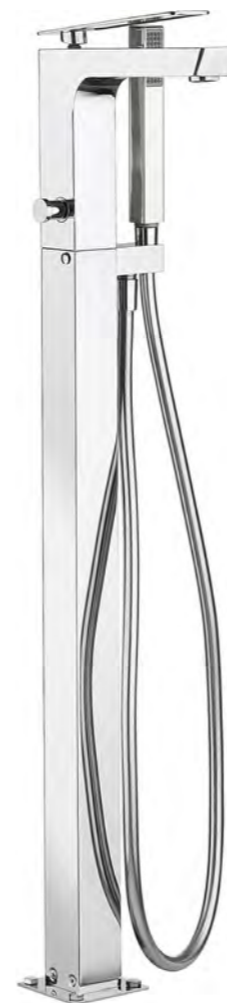

Bath Shower Mixer With Shower Kit
ZR03_415FC £1,599.00

A: 910mm B: 208mm