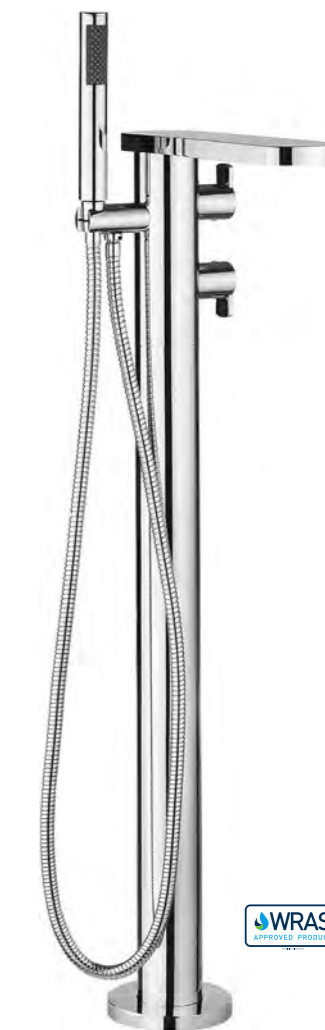

Thermostatic Bath Shower Mixer with Kit
WP418TFC £1,279.00

A: 982mm B: 300mm

A: 143mm B: 105mm