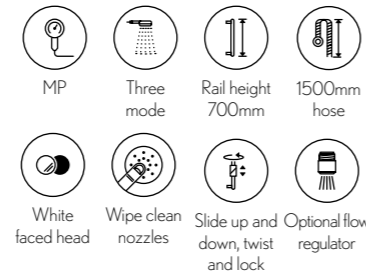

Bath Filler with Click Clack Waste
PRO0355F £399.00

Bath Click Clack Waste
PRO0202F £119.00