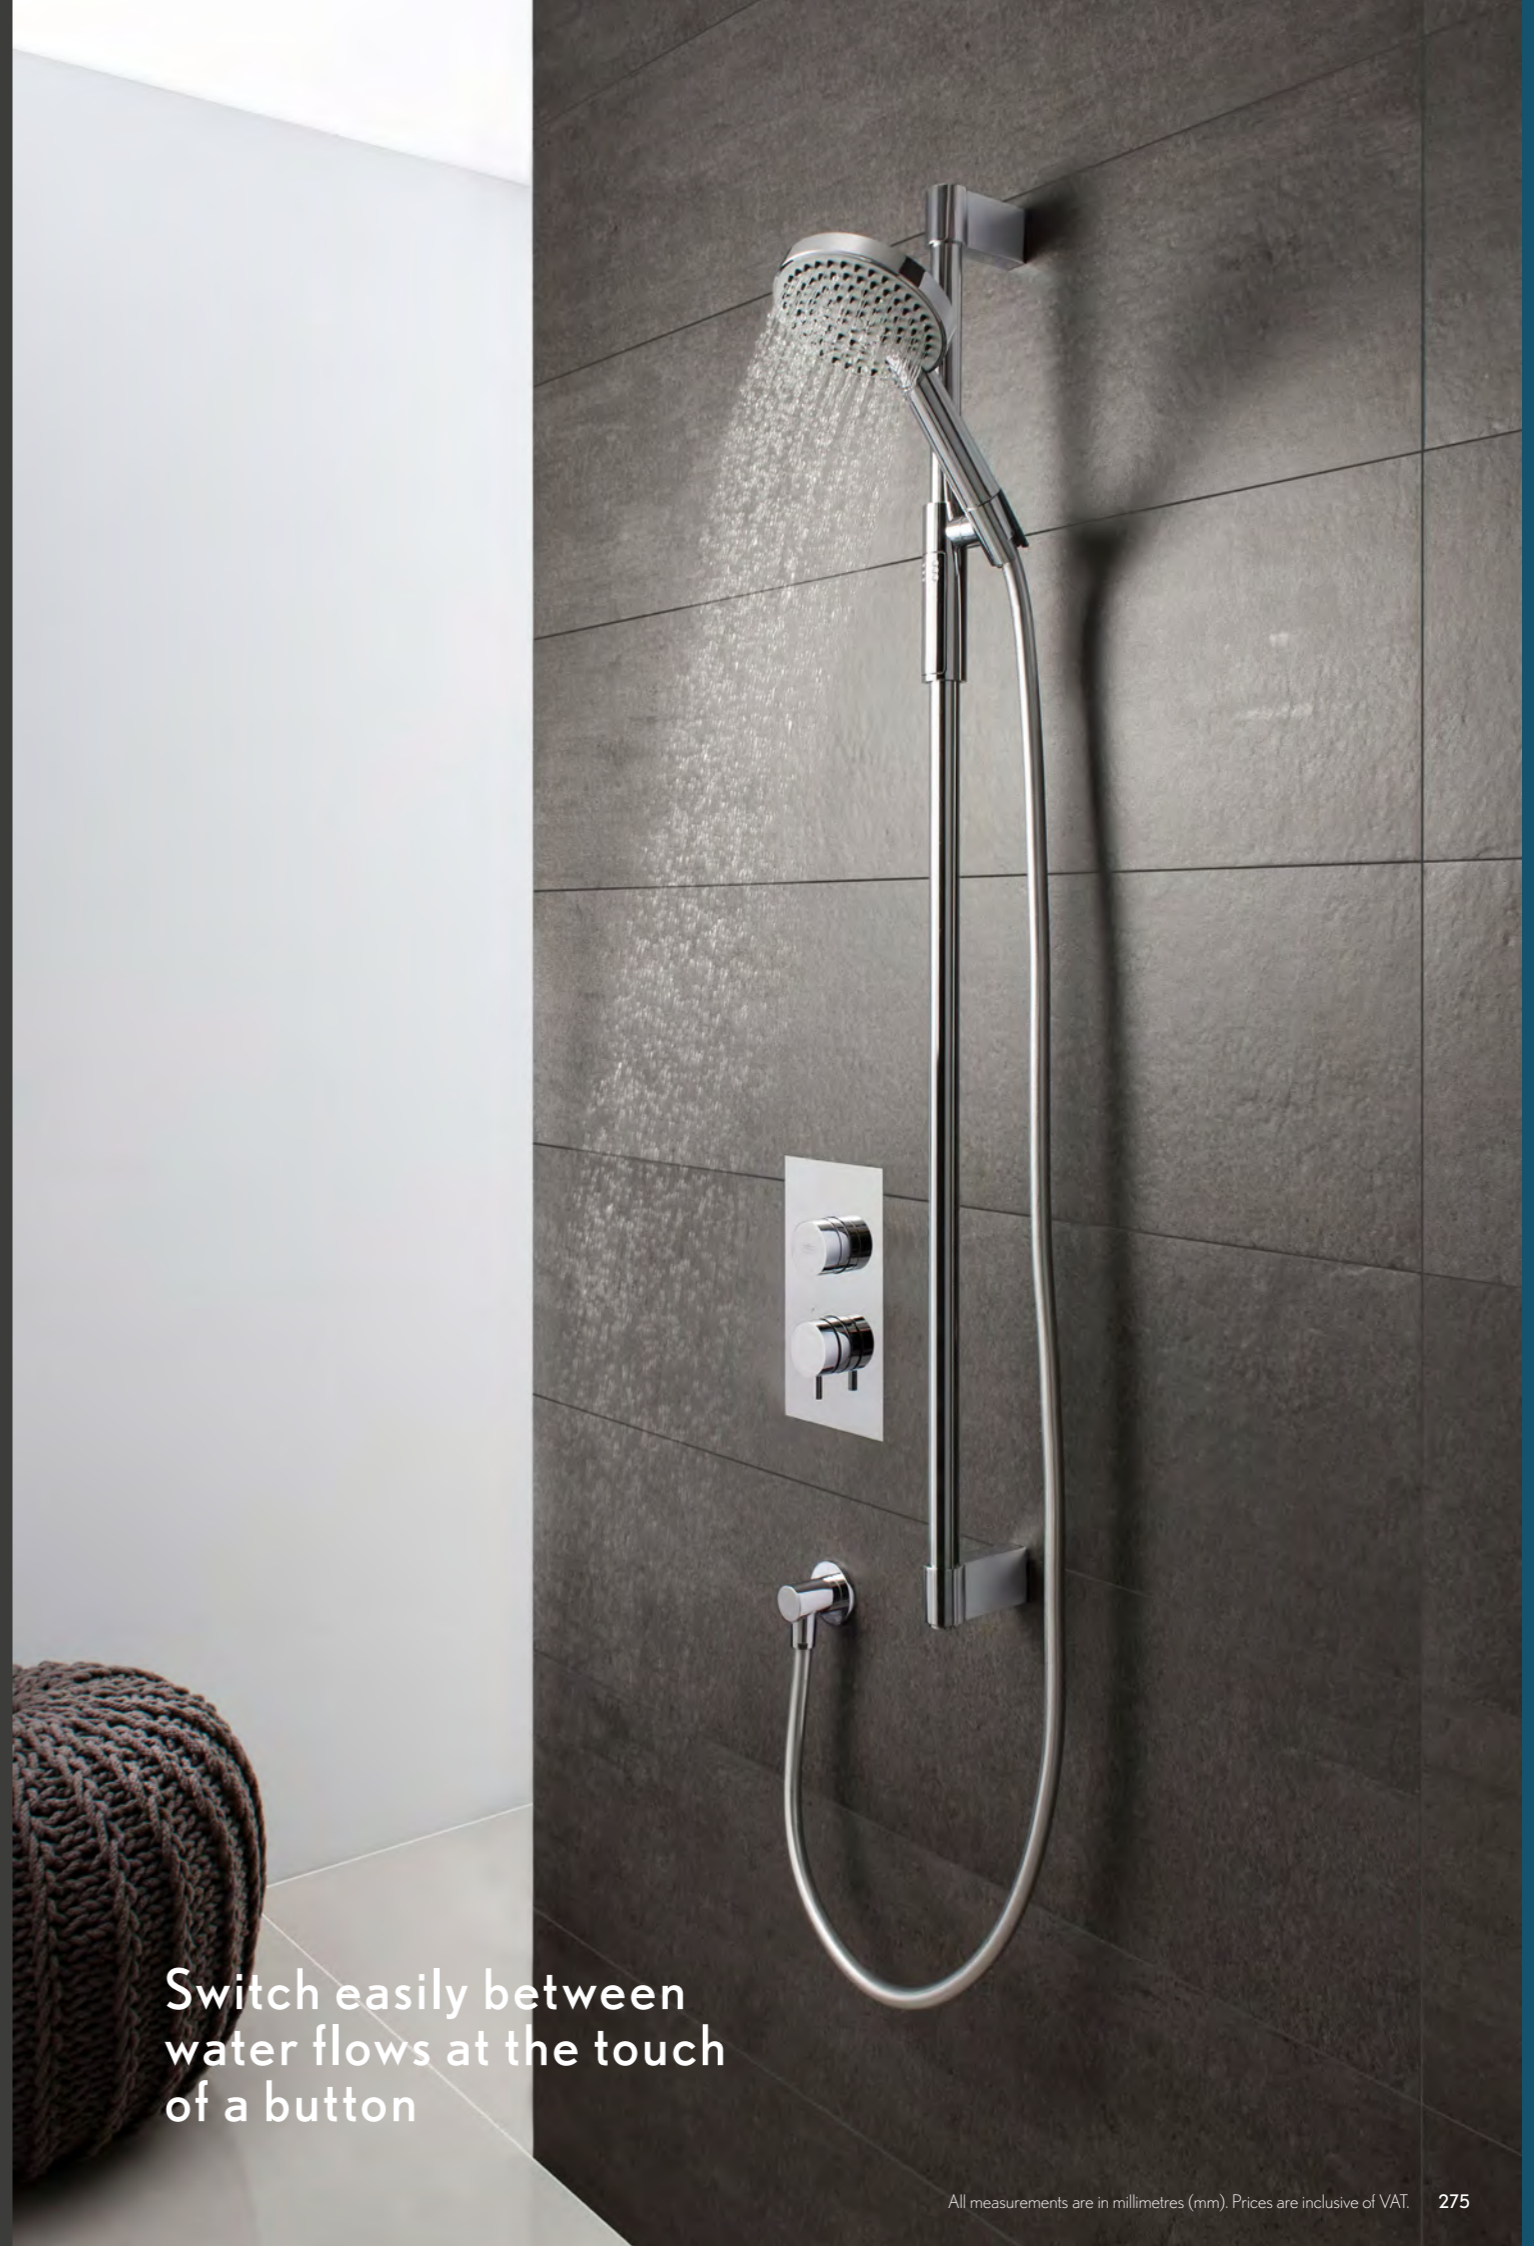

Ethos

Changing the shape of showering, the Ethos handsets introduce the latest water control technology at the touch of a button. Forget trying to operate a dial or slider with wet hands, Ethos allows you to simply press a button and comfortably switch between three spray modes: invigorate, rain or a combination of the two.