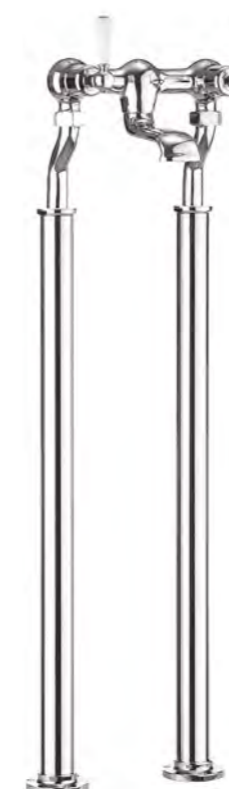

Bath Legs
BL002FC £285.00

Combine with BL322DC bath filler for use with freestanding baths