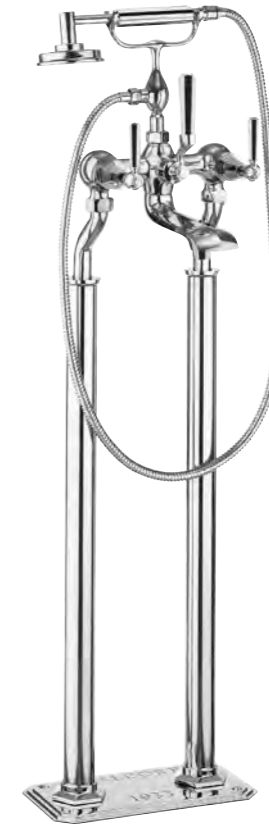

B: 155mm

Wall Stop Taps
WF350WC_CLV+ £449.00

Waldorf Bath Legs & Plate
WFBLFP+ £568.00

A: 702mm
Plate: w 70 x l 300mm

Combine with WF322DC_CLV+ bath filler for use with freestanding baths

Waldorf Bath Legs & Plate
WFBLFP+ £568.00

A: 396mm B: 194mm

1000 Thermostatic Shower Valve
WF1000RC_VS+ **£489.00**

Back plate: w 120 x h 215mm

1000 Thermostatic Shower Valve
WF1000RC_CLV_VS+ **£489.00**

Back plate: w 120 x h 215mm

1000 Thermostatic Shower Valve
WF1000RC_LV_VS+ **£489.00**