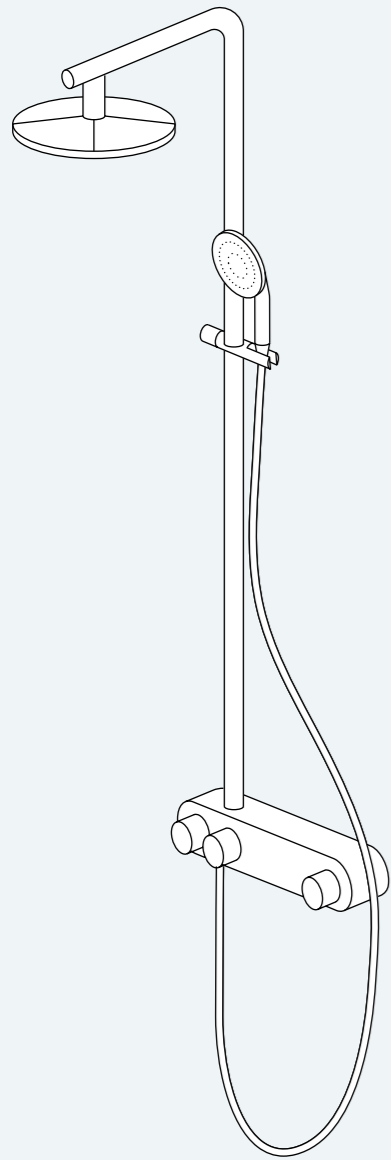

all in one showering
MULTIFUNCTION VALVES

Multifunction **thermostatic** shower systems extend the exposed offer incorporating a versatile handset, overhead shower and valve in one single product.

You can find all these ranges starting from page 226.