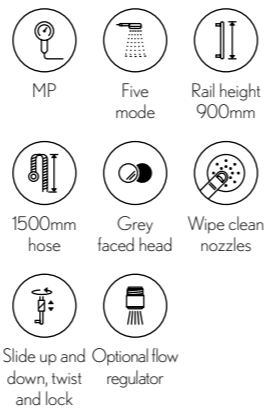

Wall outlet sold separately, see opposite

Central
SK984C £159.00

5 mode - rain, cascade, massage, invigorate and wash

Optional flow regulators to limit shower output to 8 or 6 litres per minute

Wall outlet sold separately, see opposite