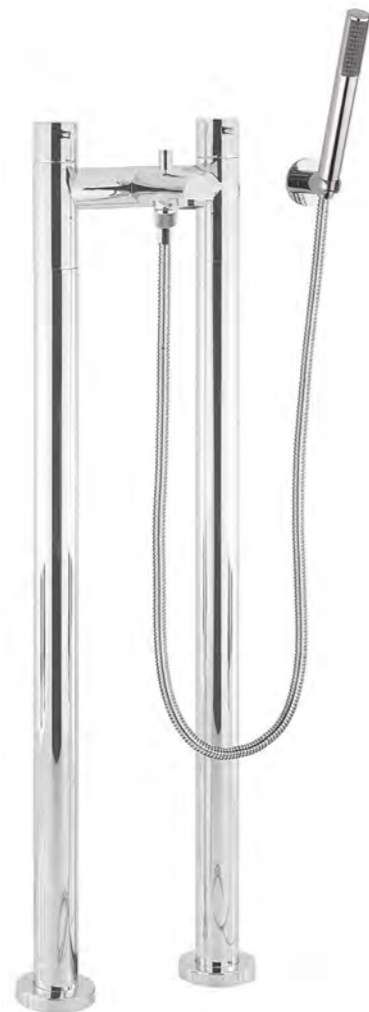

Bath Legs
AA002FC **£249.00**

A: 740mm B: 165mm
Combine with KL322DC or KL422DC bath fillers for use with freestanding baths

Floor standing