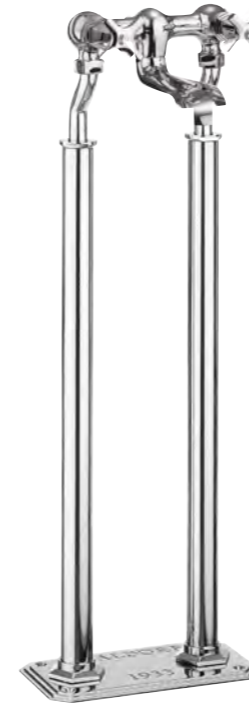

Bath Shower Mixer with Kit
WF422DC+ £839.00

A: 396mm B: 194mm

Waldorf Bath Legs & Plate
WFBLFP+ £568.00

A: 702mm
Plate: w 70 x l 300mm

Combine with WF322DC+ bath filler for use with freestanding baths

Waldorf Bath Legs & Plate
WFBLFP+ £568.00