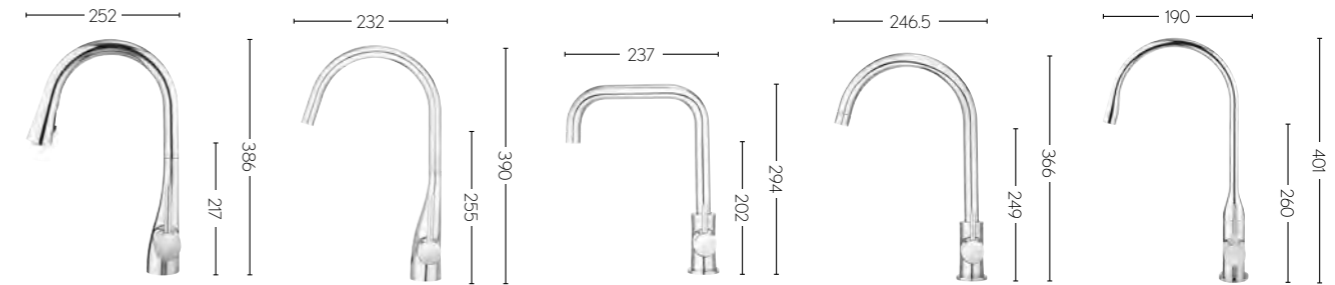

Cook Side Lever Kitchen Mixer with Concealed Dual Function Spray CO714DC £205.00   Cook Side Lever Sensor Kitchen Mixer COX714DC £319.00   Design Dual Lever Kitchen Mixer DE710DC+ £169.00   Design Dual Lever Kitchen Mixer DE711DC+ £169.00   Svelte Side Lever Kitchen Mixer SE714DC £169.00