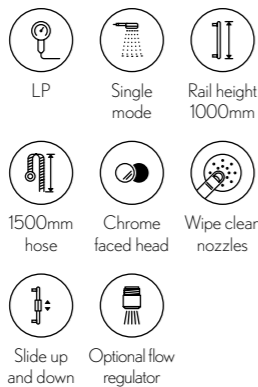

Optional flow regulators to limit shower output to 8 or 6 litres per minute

Wall outlet sold separately, see opposite

Central
SK985C £119.00