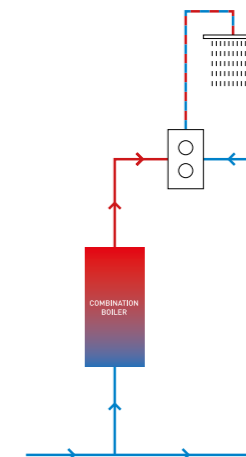

COMBINATION BOILER

High Pressure Systems (HP1 - HP4bar)

- ✓ You have a combination boiler that heats water on demand.
- ✓ You do not have any storage tanks.
- ✓ You do not have a shower pump installed.

If all of the above apply to your home you can choose any product marked with LP, MP or HP1.