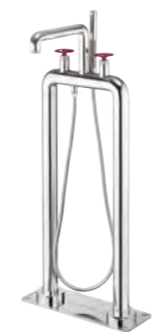

B: 185-205mm

Three Hole Wall Mounted Basin Set Levers
UB130WNC_RLV+ **£695.00**

B: 195-205mm

Single Hole Wall Mounted Basin Set
UB111WNC_RLV **£565.00**

B: 205mm

Free Standing Bath Filler & Shower Kit
UB422DC_RW+ **£2,399.00**

A: 889mm B: 230mm

Floor plate
UBPLATEC **£425.00**

Free Standing Bath Filler & Shower Kit Levers
UB422DC_RLV+ **£2,399.00**

A: 889mm B: 230mm

Floor plate
UBPLATEC **£425.00**

Multifunctional Thermostatic Shower Valve
RM650WC_RLV **£2,399.00**