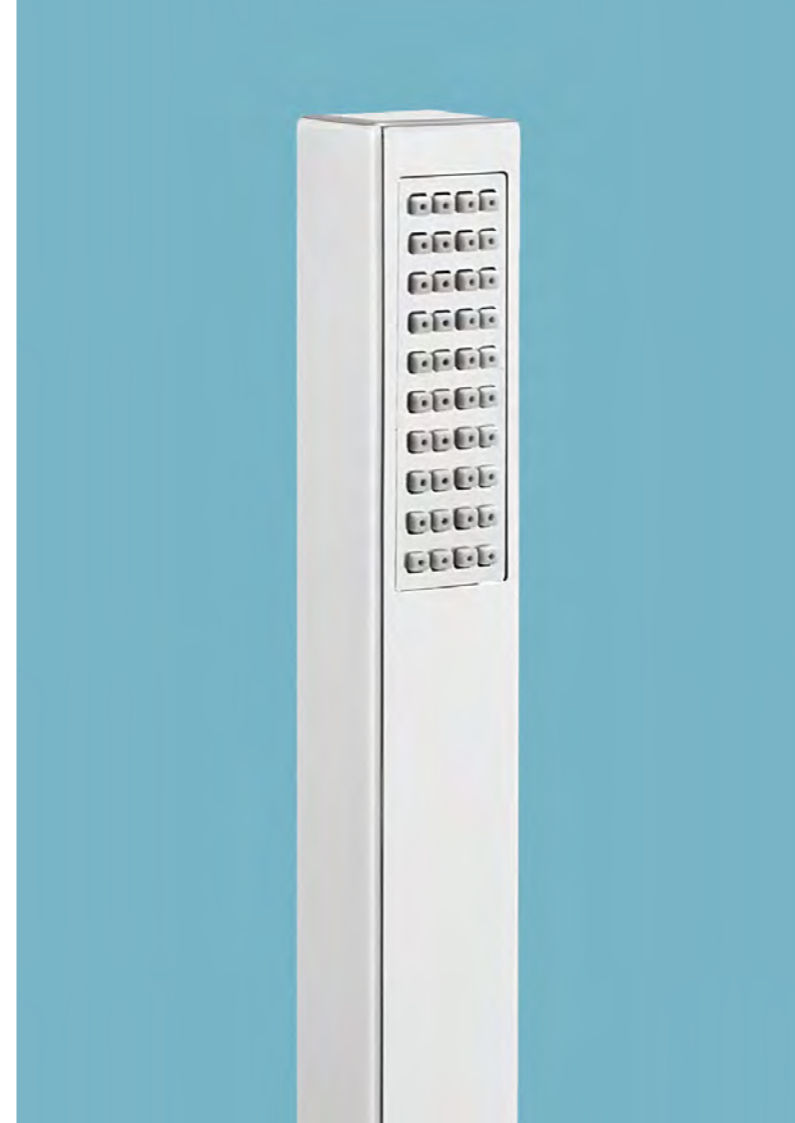

Designer Golf Wall Outlet
WL953C £32.00

Celeste Wall Outlet with Hose
CT963C £99.00

Golf wall outlet with handset holder
WL963C £59.00

SHOWER/BATH HANDSETS & ACCESSORIES

go with the flow

For the ultimate in water flow control, choose from a premium collection of handsets for both bath and shower: The perfect pairing for our range of multi-outlet valves.