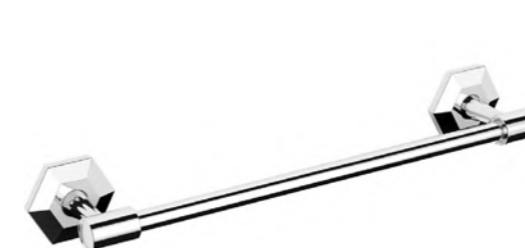

Traditional Shower Handset Bracket
BL953C £59.00

Traditional Shower Arm 310mm
BL684C £95.00

Brass plated chrome with wall cover
Suitable for all Crosswater fixed heads

Waldorf Shower Head 8
WF08C £229.00

Ø200mm
Shower arm sold separately, see below.

- HP1
- Brass
- 10 Year Guarantee

Waldorf Shower Head 8 Easy Clean
WF08C_EC £269.00

Ø200mm
Shower arm sold separately, see below.

- HP1
- Brass
- 10 Year Guarantee

Waldorf Shower Head 12"
WF12C £359.00

Ø300mm
Shower arm sold separately, see right.

- HP1
- Brass
- 10 Year Guarantee

WALDORF - ACCESSORIES

Waldorf Single Towel Rail 45cm
WF023C £145.00

- Chrome plated brass
- Wall mounted

Waldorf Single Towel Rail 60cm
WF026C £150.00

- Chrome plated brass
- Wall mounted

Waldorf Shower Handset with Chrome Handle, Wall Outlet & Hose
WF964C_C £199.00

- LP
- Single mode
- Wall mounted

Waldorf Shower Handset with White Handle, Wall Outlet & Hose
WF964C £199.00