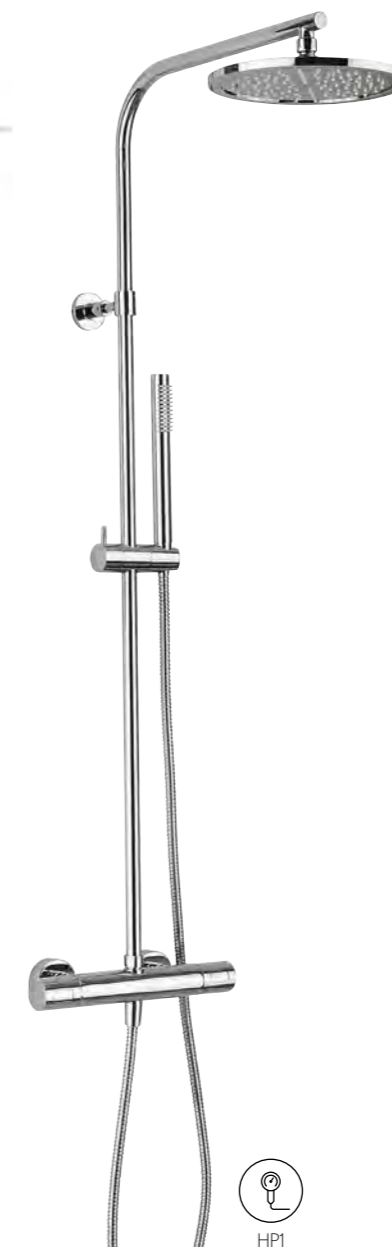

Curve Multifunction Thermostatic Shower Valve with Fixed Head and Single Mode Shower Kit
RM553WC+ **£629.00**

Round fixed head Ø225mm
Valve to head height: 1039mm
Compatible with RM-SHUTOFF