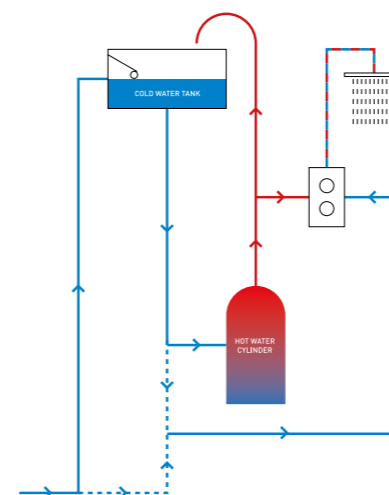

HOT GRAVITY & COLD GRAVITY/MAINS

Low Pressure Systems (LP min 0.2 bar)

- ✓ You have a cold water storage tank in the loft.
- ✓ You have a hot water cylinder.
- ✓ You do not have a shower pump installed.

If all of the above apply to your home you can choose any product marked with LP (min 0.2 bar).

Note A gravity fed system provides MP (0.5 bar) to fittings downstairs in a 2 story property where the cold water tank is in the loft.