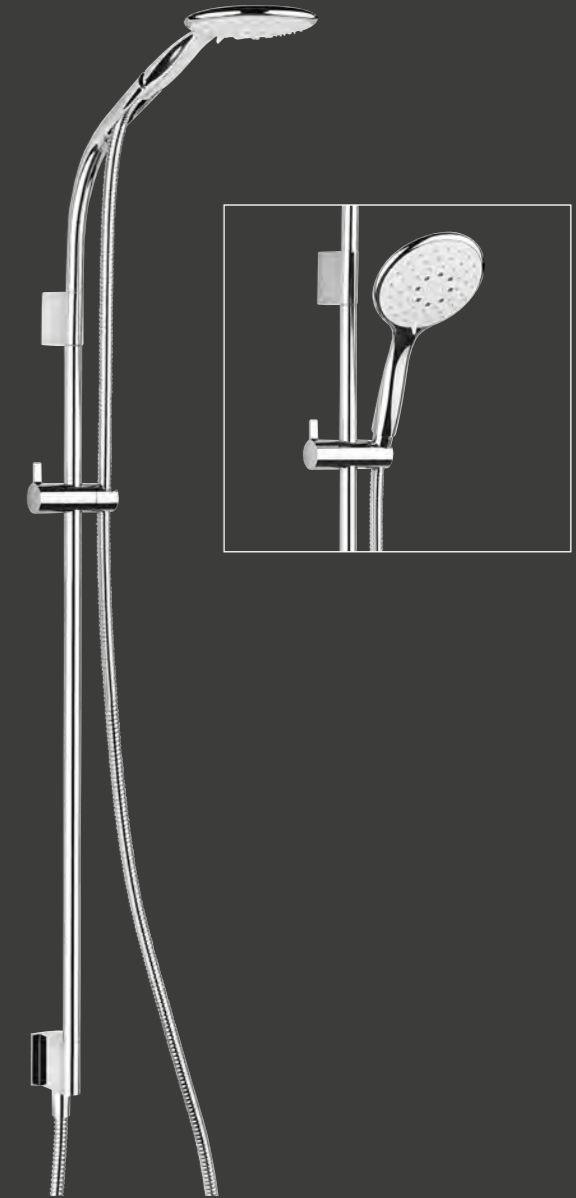

Svelte

Svelte

SK200C Svelte Shower Rail with Integrated Wall Outlet
SH200C Svelte Single Mode Shower Handset Chrome LP
SH970C 11mm x 1.5m Chrome Hose

Package Price £195.00
PACK CODE SVELTEPACKAGE1

Svelte

SK200C Svelte Shower Rail with Integrated Wall Outlet
SH210C Svelte Multifunction Handset White MP
SH970C 11mm x 1.5m Chrome Hose

Package Price £199.00
PACK CODE SVELTEPACKAGE2

Svelte

SK900C Svelte Shower Rail with Integrated Wall Outlet
SH200C Svelte Single Mode Shower Handset Chrome LP
SH972C 13mm x 2m Chrome Hose

Package Price £289.00
PACK CODE SVELTEPACKAGE3

Svelte

SK900C Svelte Shower Rail with Integrated Wall Outlet
SH210C Svelte Multifunction Handset White MP
SH972C 13mm x 2m Chrome Hose

Package Price £295.00
PACK CODE SVELTEPACKAGE4