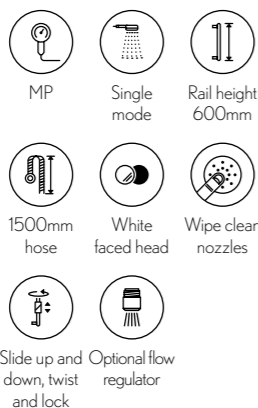

Central
SK984C £159.00

5 mode - rain, cascade, massage, invigorate and wash

Optional flow regulators to limit shower output to 8 or 6 litres per minute

Wall outlet sold separately, see opposite