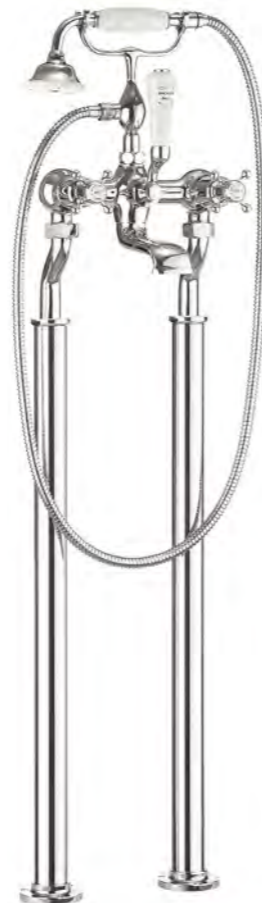

Bath Legs
BL002FC Chrome £285.00
HG002FN Nickel £345.00

Combine with BL422DC or HG422DN bath fillers for use with freestanding baths