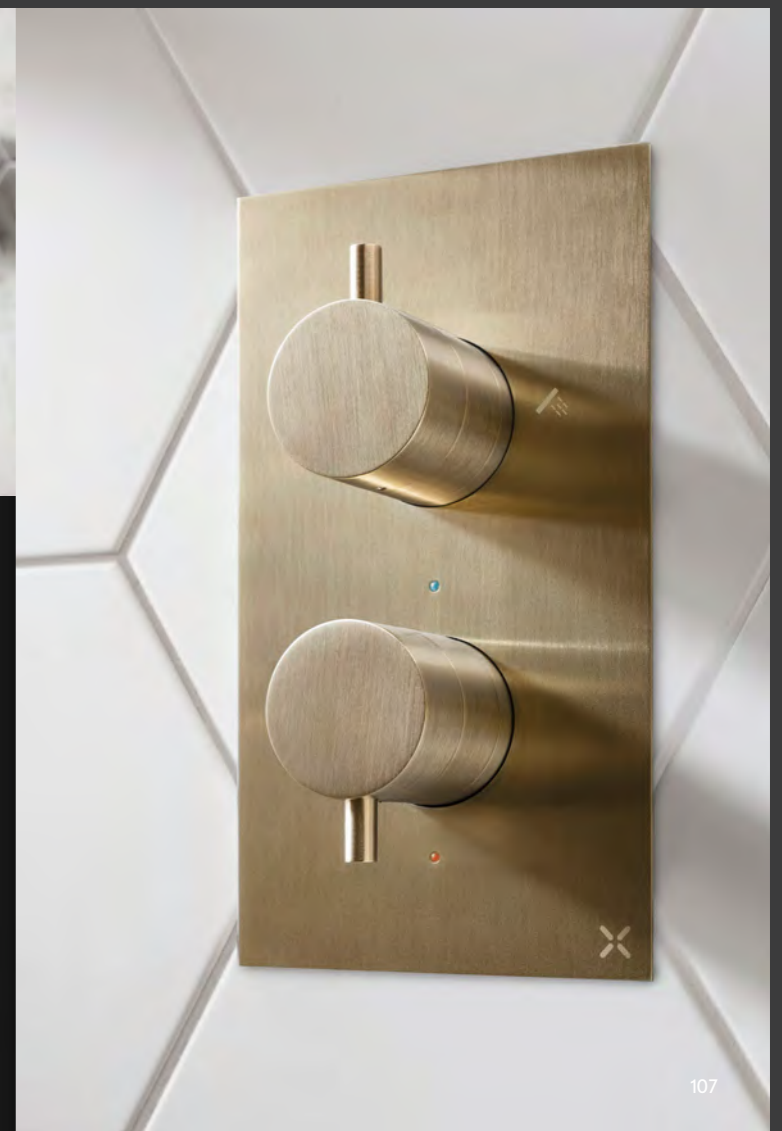

BRUSHED BRASS