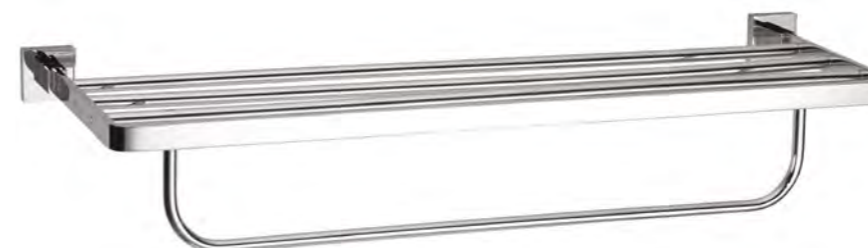

Zeya

Robe Hook
ZE021C+ £26.00

Robe Hook
ZE022C+ £42.00

Tumbler Holder
ZE003C+ £42.00

Soap Dispenser
ZE011C+ £50.00

Soap Holder
ZE005C+ £42.00

Towel Rail Small 300mm
ZE023C+ £52.00

Toilet Roll Holder
ZE029C+ £42.00

Glass Shelf 500mm
ZE001C+ £42.00

Towel Rail
ZE013C+ £42.00

Glass Shelf with Rail 500mm
ZE030C+ £62.00

Towel Rail Single 600mm
ZE015C+ £62.00

Towel Rail 2 Tier 600mm
ZE026C+ £119.00

Toilet Brush Holder
ZE025C+ £62.00