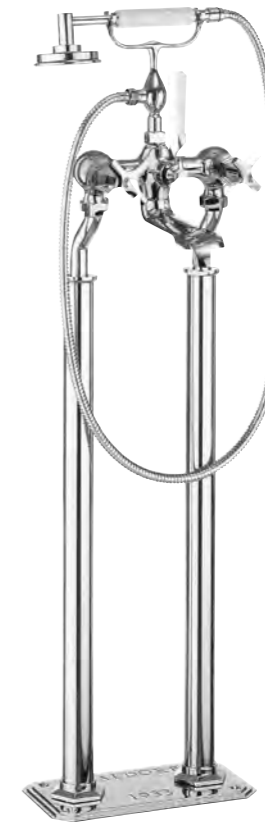

Bath Shower Mixer with Kit
WF422DC+ £839.00

A: 396mm B: 194mm

Waldorf Bath Legs & Plate
WFBLFP+ £568.00

A: 702mm
Plate: w 70 x l 300mm

Combine with WF322DC+ bath filler for use with freestanding baths

Waldorf Bath Legs & Plate
WFBLFP+ £568.00