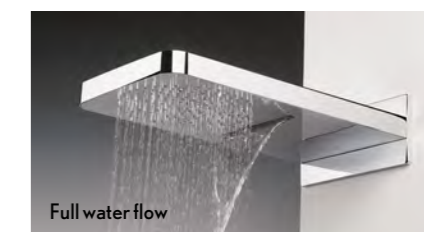

Glide

With its ultra thin design and minimalist silhouette, Glide lends a touch of understated style to contemporary shower room schemes. For the ultimate feel-good factor, the dramatic and revitalising rain water flow turns daily shower routines into a luxurious experience.

Glide Rectangle 500mm
FH552SR+ £699.00

w 250 x d 500 x h 24mm

- HP2
- 2.5mm head thickness
- Single mode
- Stainless steel
- Polished stainless steel
- 10 Year Guarantee
- Wipe clean nozzles
- Concealed feed pipe

Revive

An innovative choice with multiple water flow channels, Revive is perfect for those in pursuit of a flexible showering experience. Sleek and streamlined with delicately rounded edges, Revive lets you switch between its waterfall and rainfall shower functions, which can also be operated simultaneously.

Revive Overhead Shower with Waterfall Feature
FH2000C £639.00

w 270 x d 598mm

Must be used in conjunction with shower valve with a minimum of 2 outlets, see page 8.

- HP2
- 36mm head thickness
- Three mode
- High density ABS
- Chrome
- 10 Year Guarantee