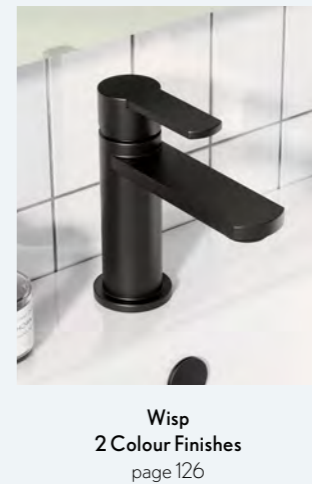

Wisp
2 Colour Finishes
page 126