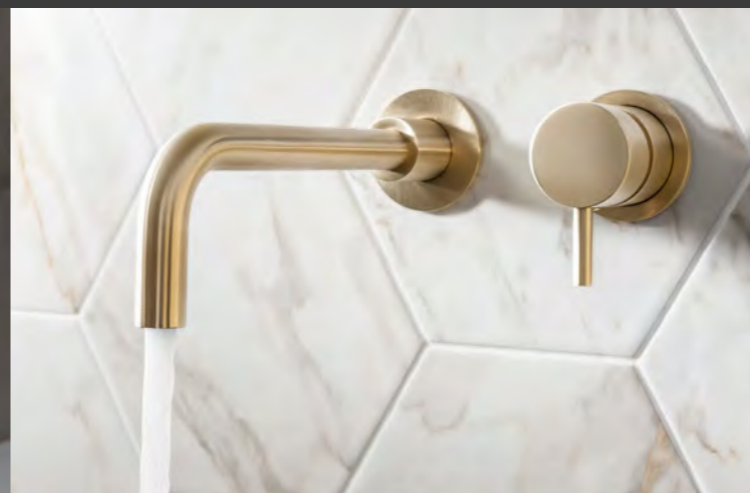

BRUSHED BRASS