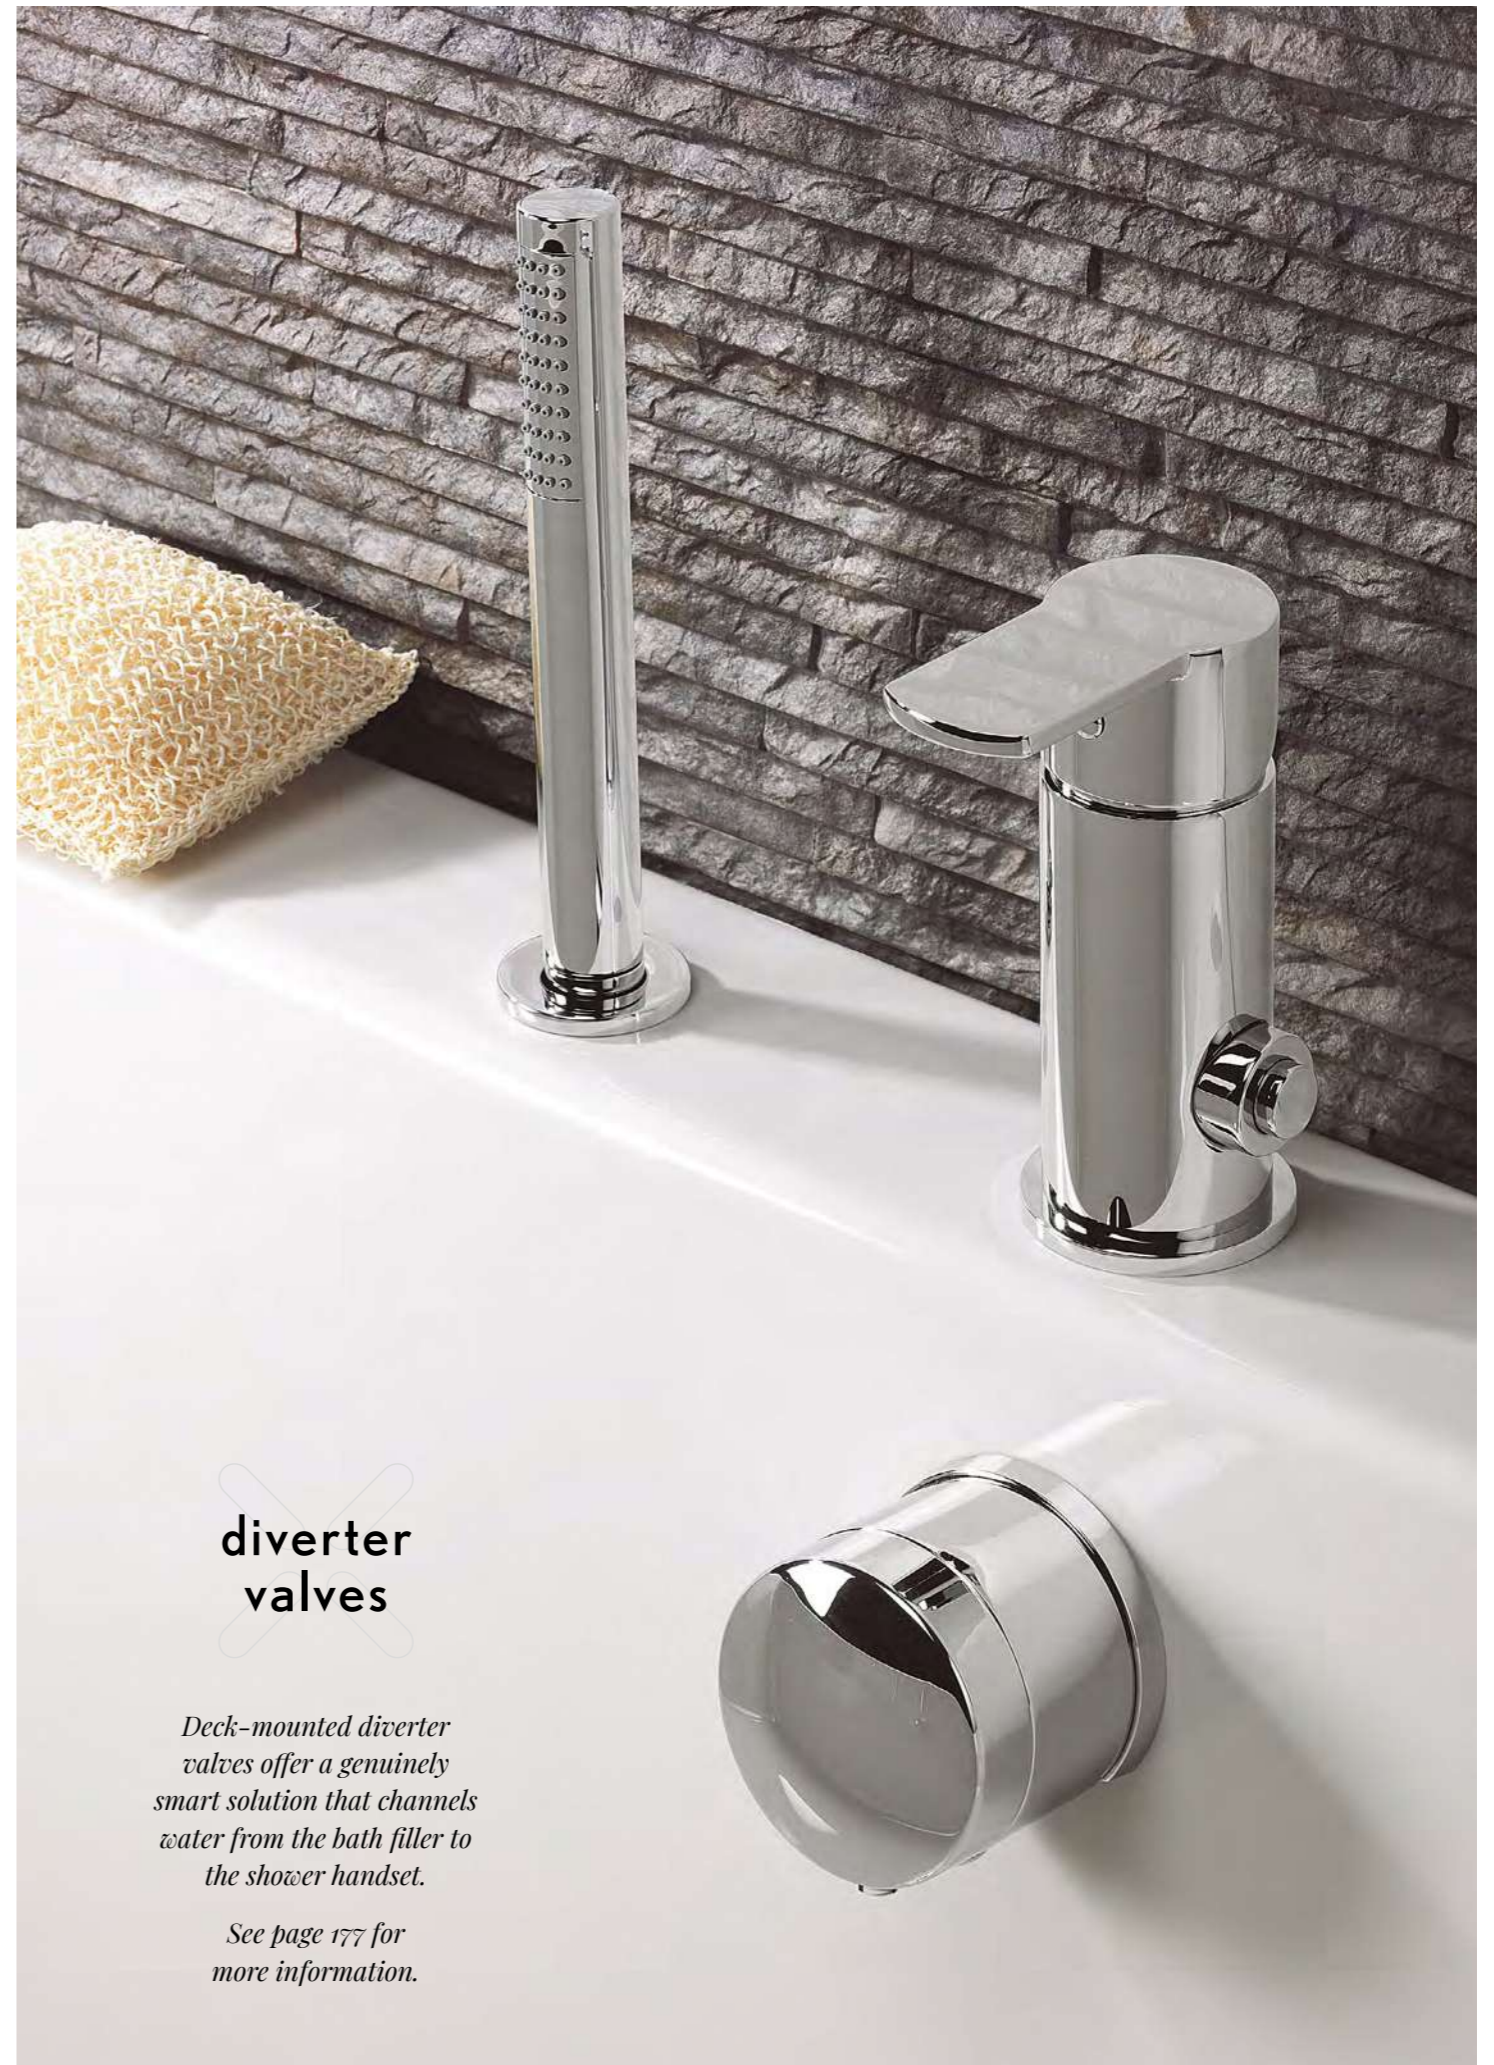

Follow Me Square Shower Handset and Hose
SK822C £299.00

diverter valves

Deck-mounted diverter valves offer a genuinely smart solution that channels water from the bath filler to the shower handset.

See page 177 for more information.