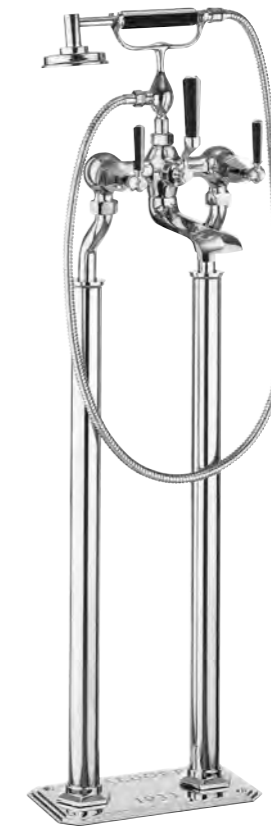

Waldorf Bath Legs & Plate
WFBLFP+ £568.00

A: 702mm
Plate: w 70 x l 300mm

Combine with WF422DC_BLV+ bath filler for use with freestanding baths

B: 192mm

A: 246mm B: 194mm