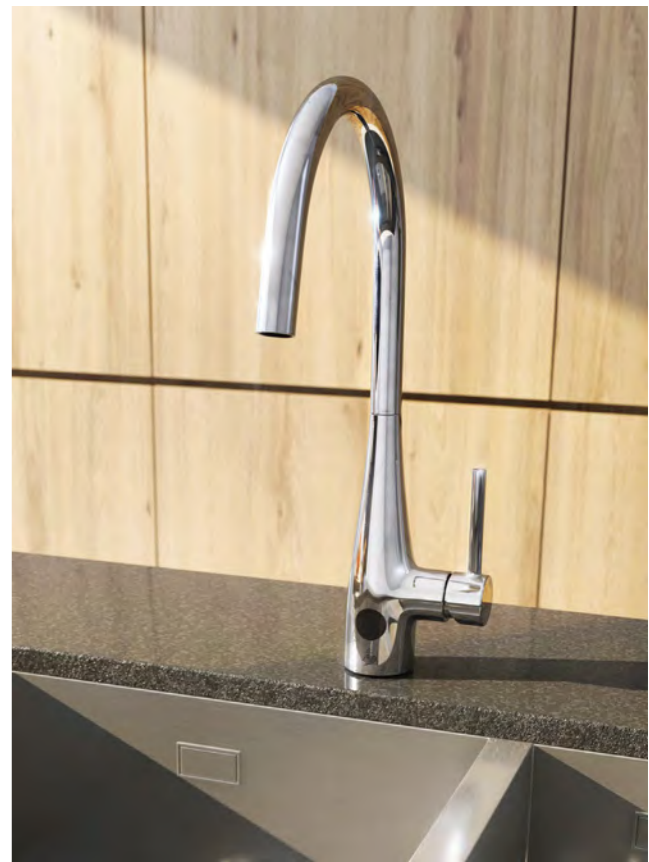

Cook

For the professional; a multifunctional option perfect for rinsing and washing. Three different designs make up this stylish yet practical collection, complete with useful features such as flexi and dual function sprays.

clever, hygienic and safe SENSOR TECHNOLOGY

This chrome kitchen mixer with on/off sensor is the latest addition to the stylish Cucina Kitchen range. A single mixer handle with elegant swan neck design, high spout for easy filling of large saucepans plus the smart on/off sensor enabling hands-free operation. Perfect for situations where you need to wash your hands but might not want to contaminate the mixer handle - for example when preparing chicken.

Saves energy by not activating hot water systems for short bursts. Safe as it prevents an instant rush of hot water. Great for rinsing your fruit and vegetables.

Please note: Battery operated (4 x AA batteries so no electrician required). The sensor only controls the cold water feed meaning you cannot get hot water via the sensor mechanism.