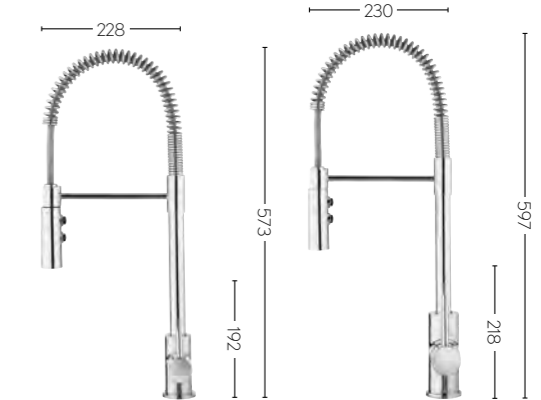

Belgravia Lever Dual Lever Kitchen Mixer BL710DC_LV £289.00   Belgravia Crosshead Two Handle Kitchen Mixer BL711DC £229.00   Belgravia Crosshead Pair of Bip Taps BL726DC £215.00

Cook Dual Control Kitchen Mixer with Flexi Spray CO711DC £205.00   Cook Side Lever Kitchen Mixer with Flexi Spray CO717DC £205.00