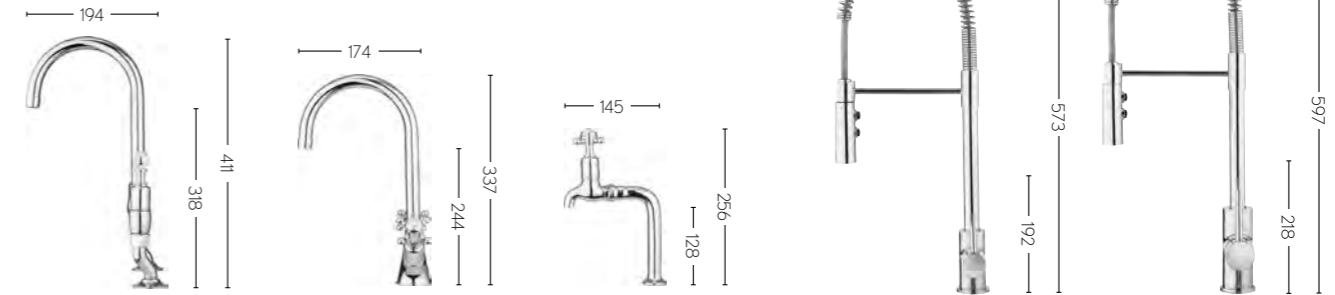

Cook Dual Control Kitchen Mixer with Flexi Spray CO711DC £205.00   Cook Side Lever Kitchen Mixer with Flexi Spray CO717DC £205.00

Belgravia Lever Dual Lever Kitchen Mixer BL710DC_LV £289.00   Belgravia Crosshead Two Handle Kitchen Mixer BL711DC £229.00   Belgravia Crosshead Pair of Bip Taps BL726DC £215.00