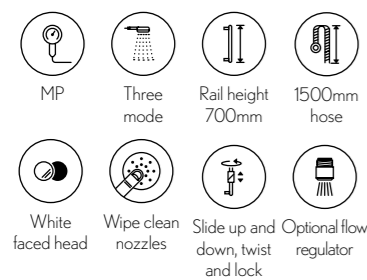

MPRO Brushed Brass Shower Kit

- PRO633F MPRO 130mm Multi Handset Brushed Brass
- PRO600F MRPO 700mm Slide Rail Brushed Brass
- PRO980F MPRO Shower Hose 1500mm Brushed Brass
- PRO955F MPRO Wall Outlet Brushed Brass

Package Price **£435.00**
PACK CODE **MPROKITF**