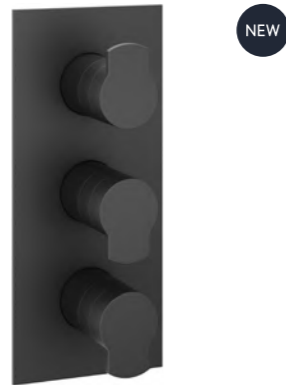

Wisp Black

NEW

NEW

NEW

A: 982mm B: 300mm

NEW

NEW

NEW

NEW

Wisp Chrome

Slimline styling for maximum impact.