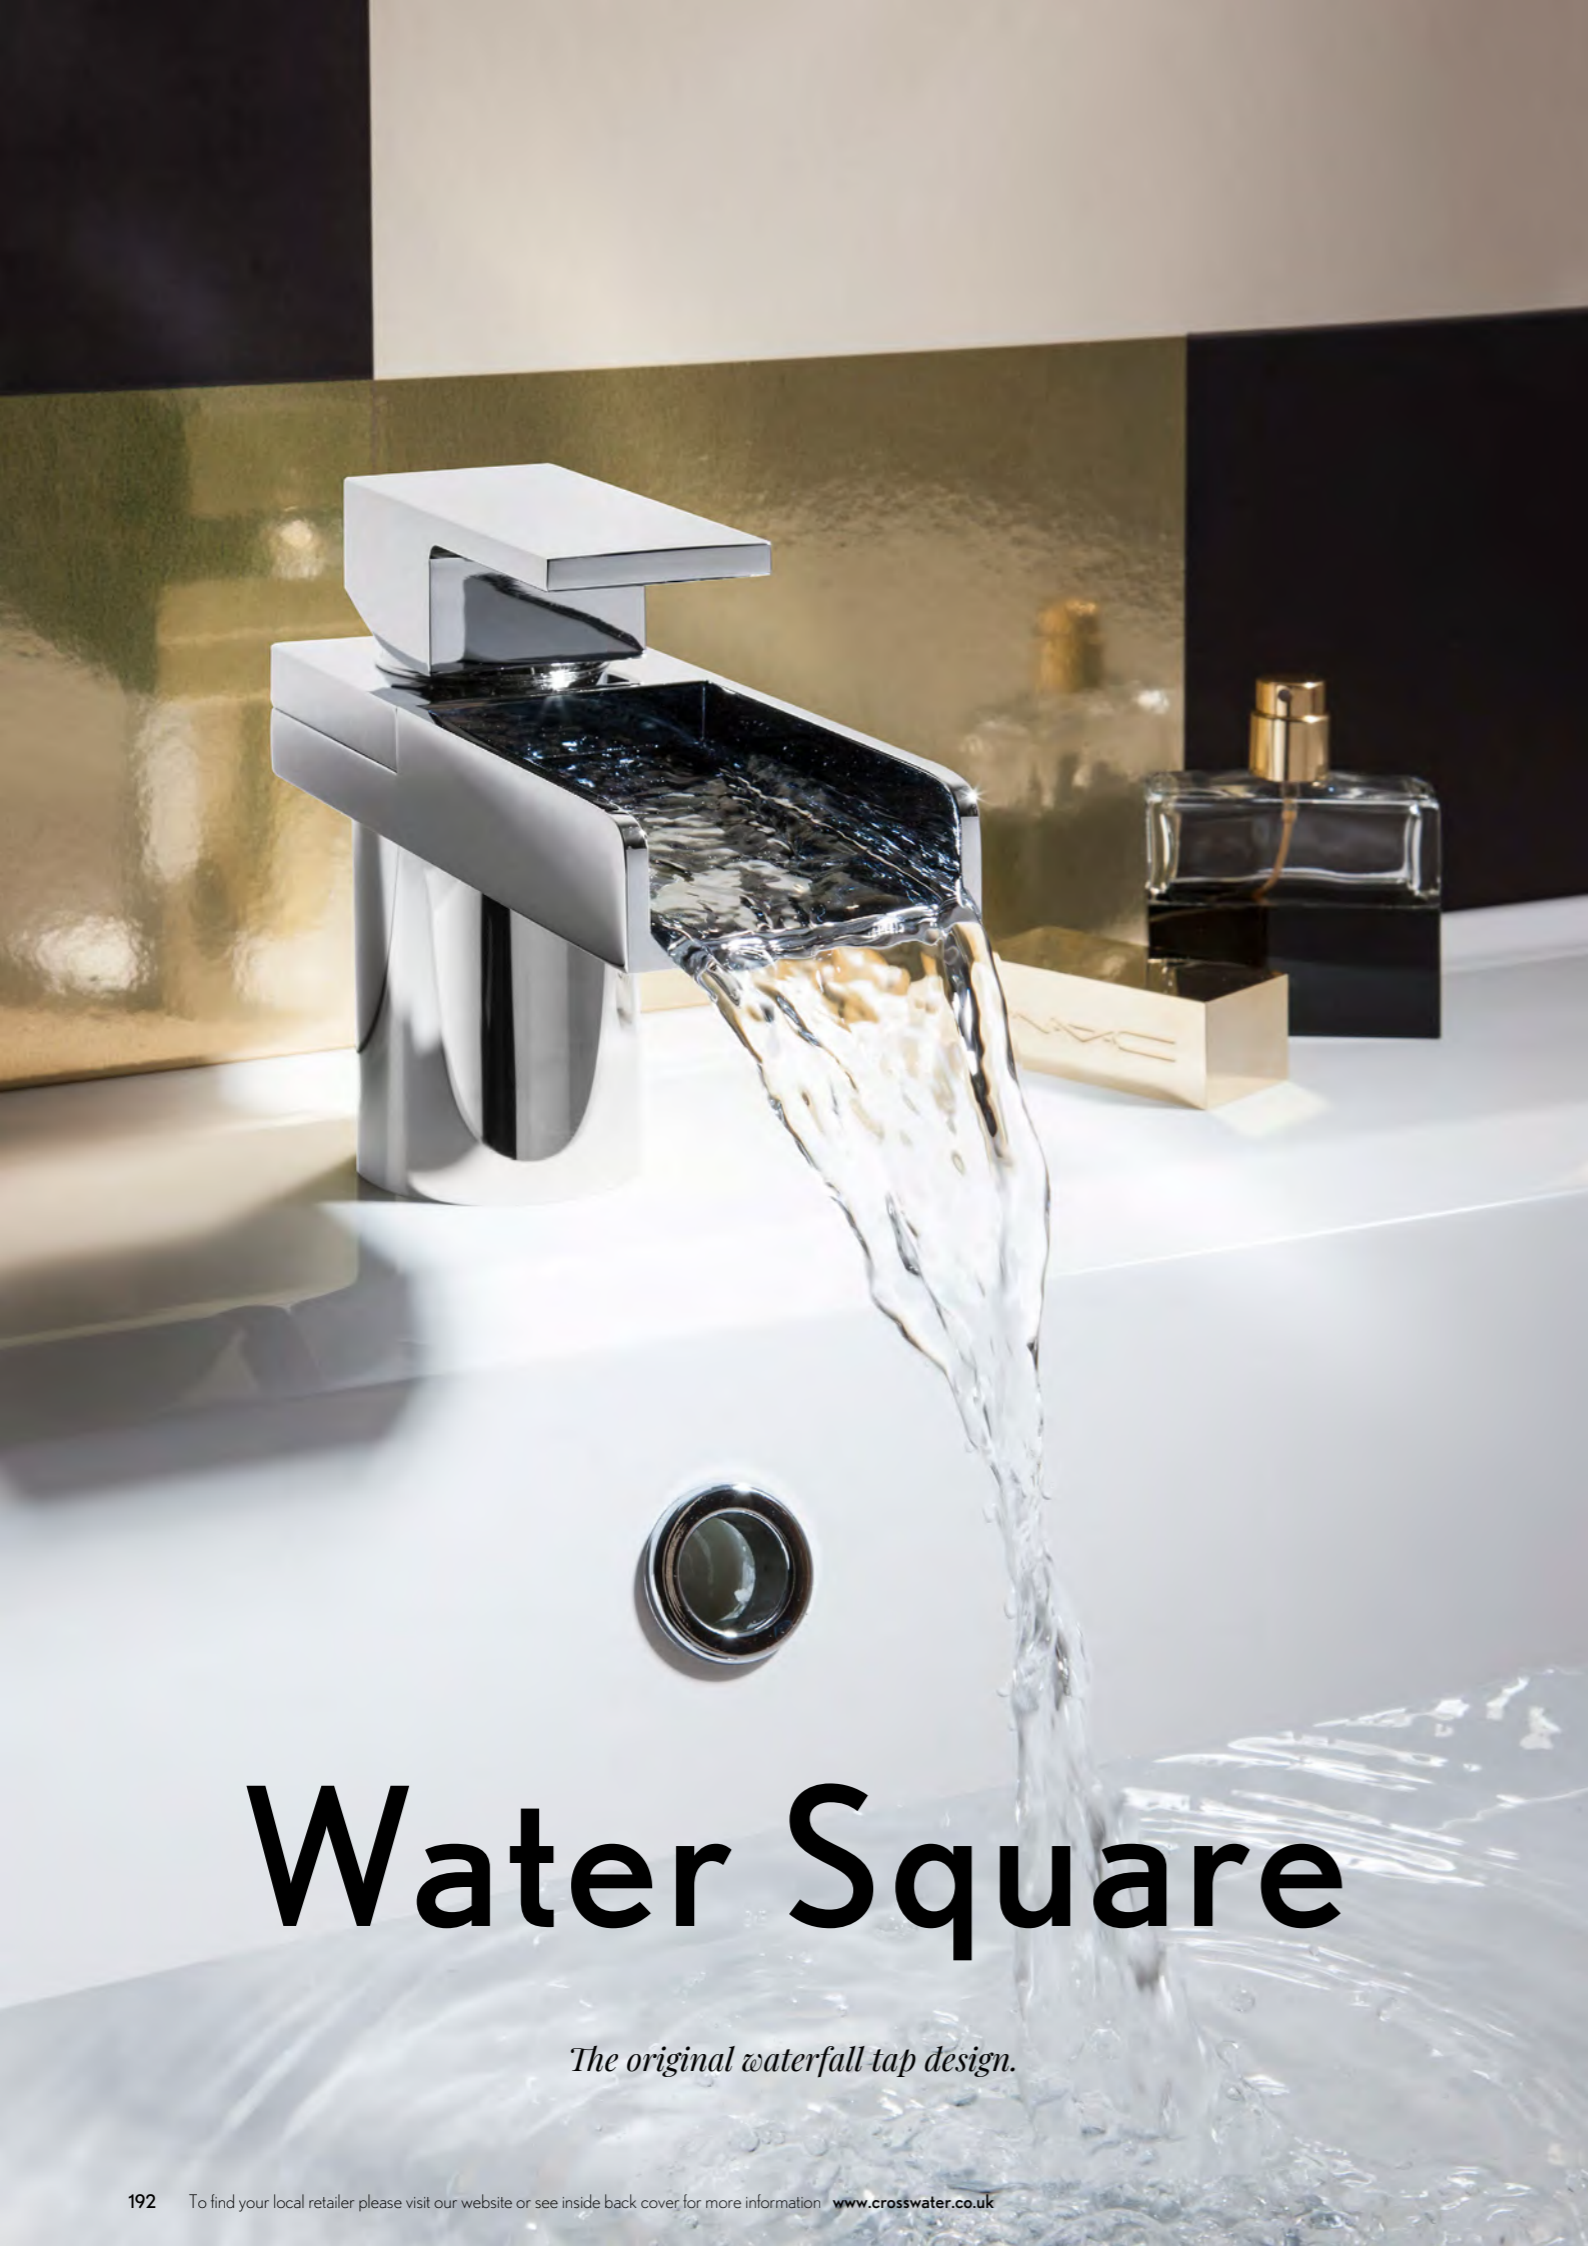

Thermostatic Shower Valve with 3 Way Diverter
SE3001RC £599.00

HP1

Recessed

Landscape

3 way diverter

Water Square

The original waterfall tap design.

Mini Basin Monobloc
WS114DNC £299.00