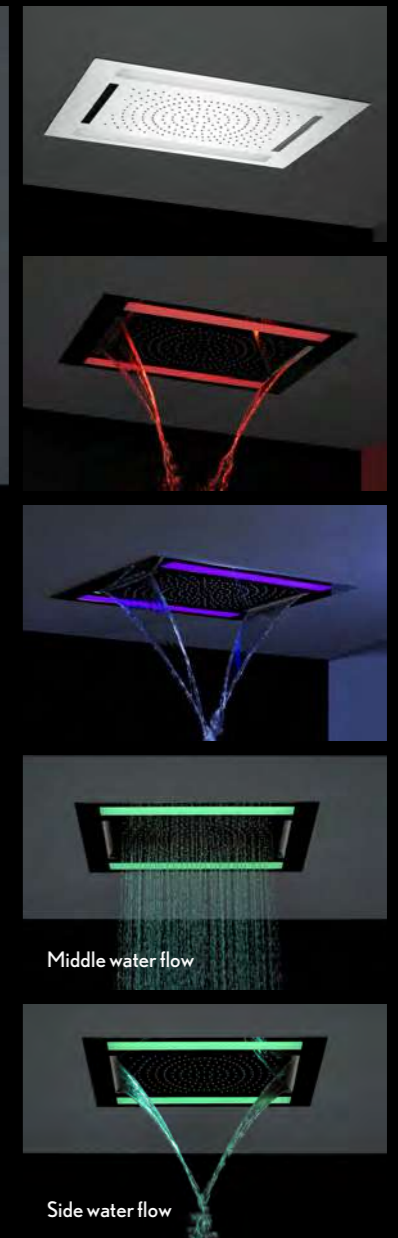

- HP3
- 17mm head thickness
- Single mode
- Brass
- 10 Year Guarantee
- LED lighting
- Requires mains power*
- Made to order

PROGRAMMABLE KEY PAD

With 13 individual lighting settings
w 120 x d 80mm

Colour options