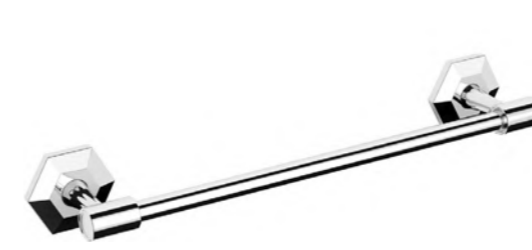

Waldorf Single Towel Rail 45cm
WF023C **£145.00**