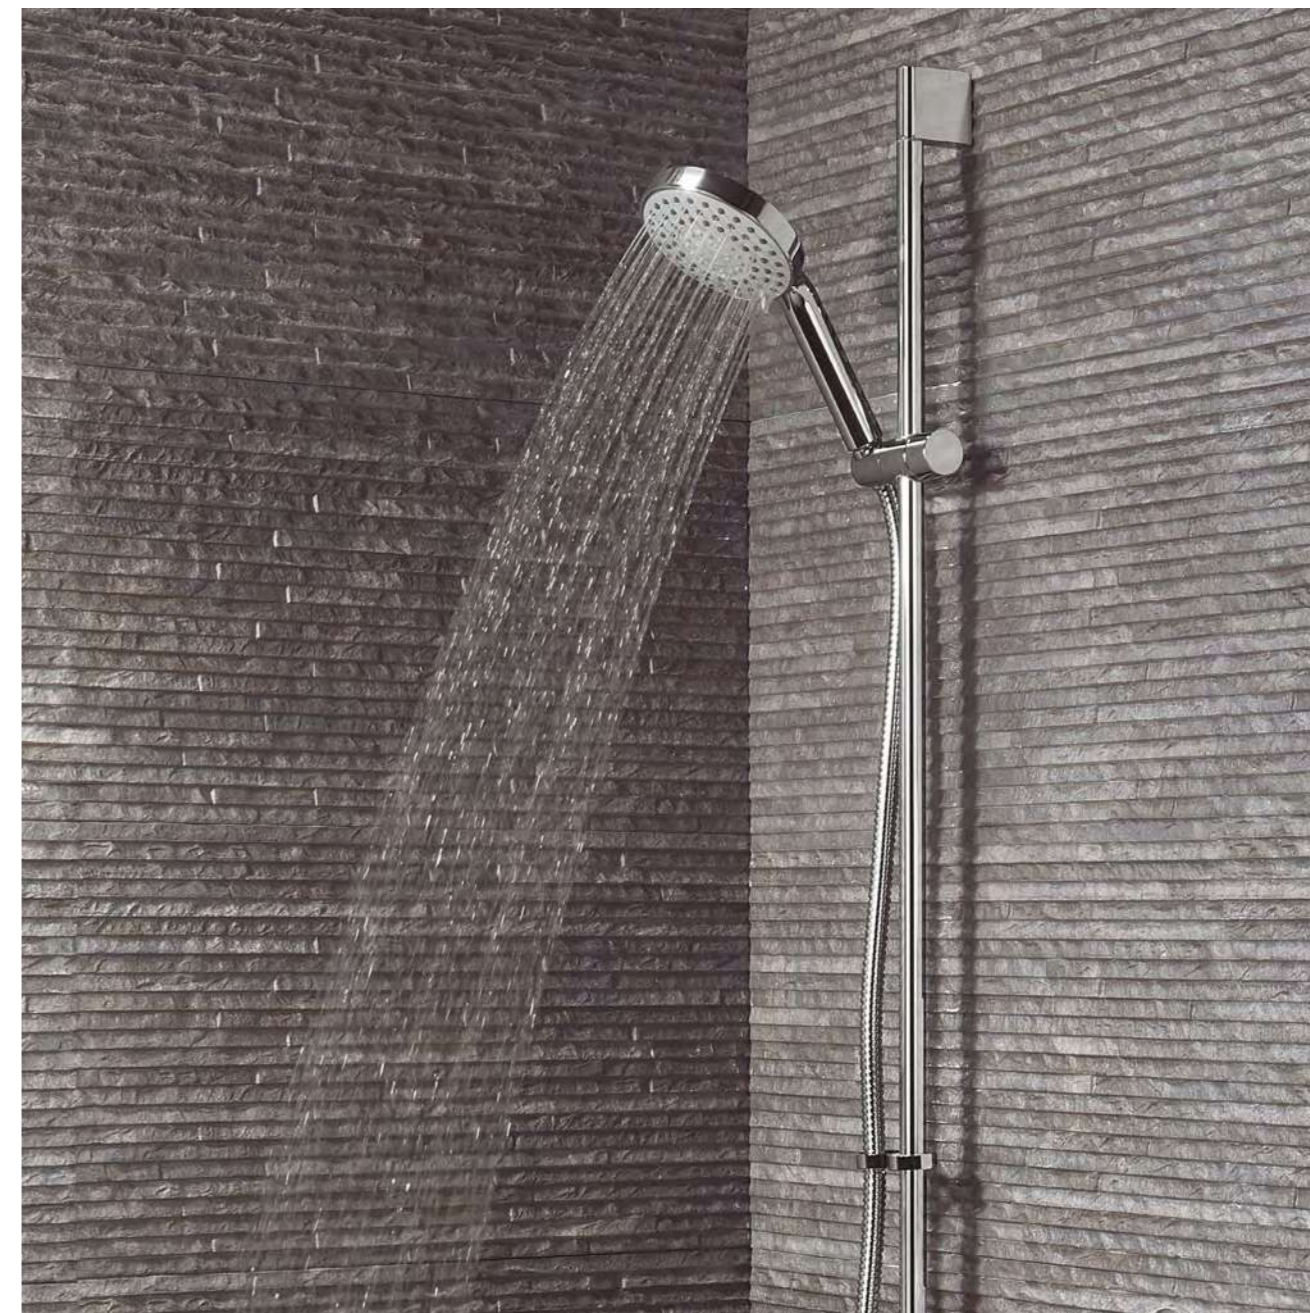

Wall outlet sold separately, see opposite

Central
SK984C £159.00

5 mode - rain, cascade, massage, invigorate and wash

Optional flow regulators to limit shower output to 8 or 6 litres per minute

Wall outlet sold separately, see opposite