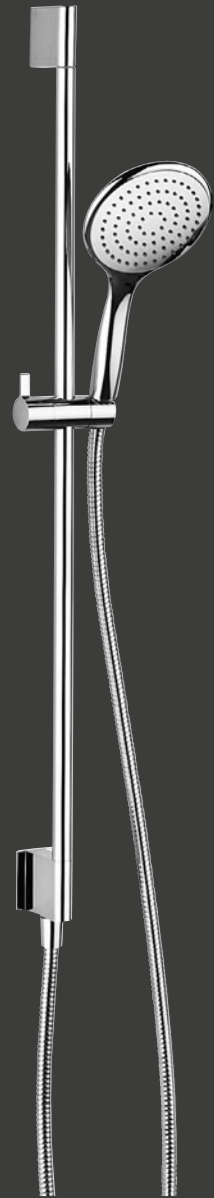

Svelte

Svelte

SK200C Svelte Shower Rail with Integrated Wall Outlet
SH200C Svelte Single Mode Shower Handset Chrome LP
SH970C 11mm x 1.5m Chrome Hose

Package Price £195.00
PACK CODE SVELTEPACKAGE1

Svelte

SK200C Svelte Shower Rail with Integrated Wall Outlet
SH210C Svelte Multifunction Handset White MP
SH970C 11mm x 1.5m Chrome Hose

Package Price £199.00
PACK CODE SVELTEPACKAGE2

Svelte

SK900C Svelte Shower Rail with Integrated Wall Outlet
SH200C Svelte Single Mode Shower Handset Chrome LP
SH972C 13mm x 2m Chrome Hose

Package Price £289.00
PACK CODE SVELTEPACKAGE3

Svelte

SK900C Svelte Shower Rail with Integrated Wall Outlet
SH210C Svelte Multifunction Handset White MP
SH972C 13mm x 2m Chrome Hose

Package Price £295.00
PACK CODE SVELTEPACKAGE4