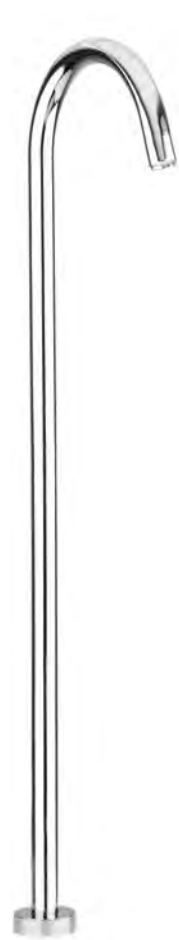

Bath Spout
DE0370FC £275.00

A: 1000mm B: 253mm