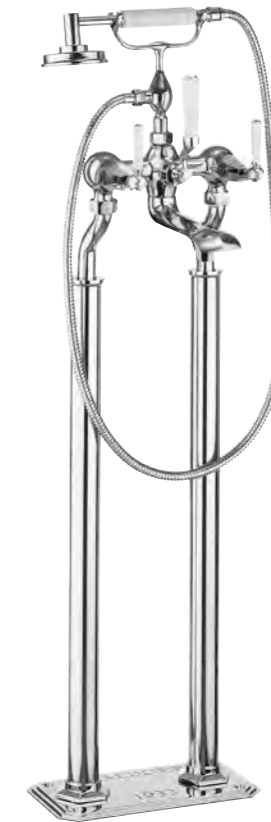

Waldorf Bath Legs & Plate
WFBLFP+ £568.00

A: 702mm
Plate: w 70 x l 300mm

Combine with WF422DC_LV+ bath filler for use with freestanding baths