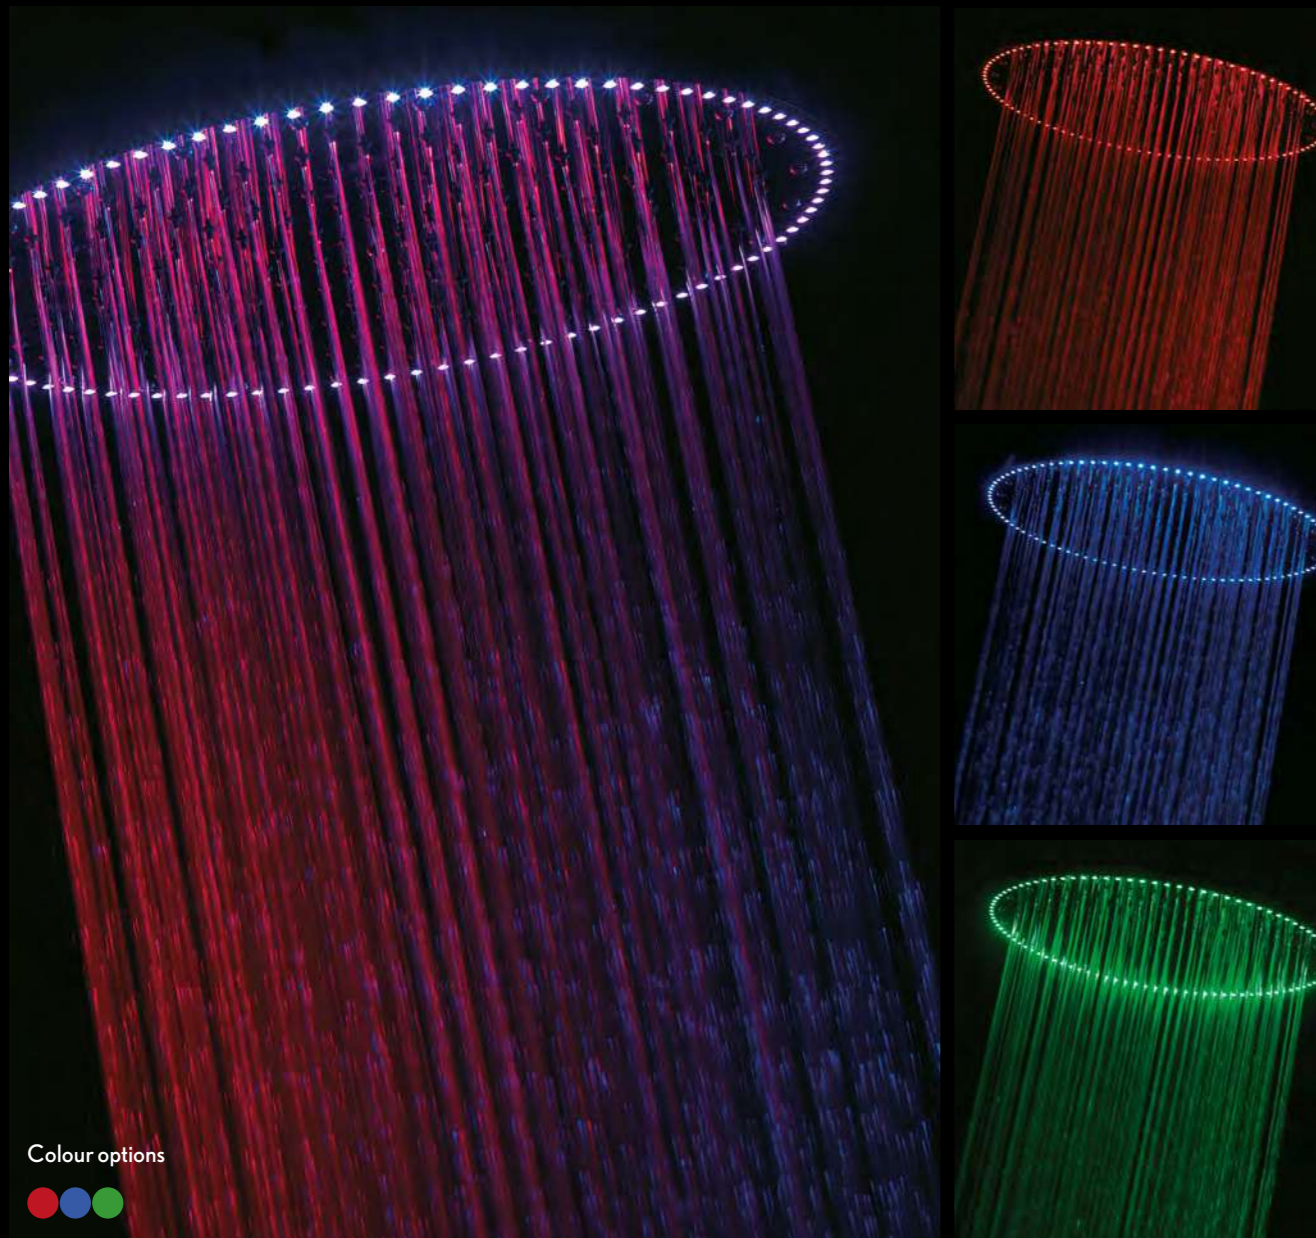

Colour options

RIO SPECTRUM

Rio Spectrum is a brand new ultra thin shower head that provides a spectrum of stunning colour effects with 96 LED lights, programmed by a keypad. The low consumption LED lamps create a column of water and light with a diameter of 400mm that operates perfectly with 3-bar pressure.