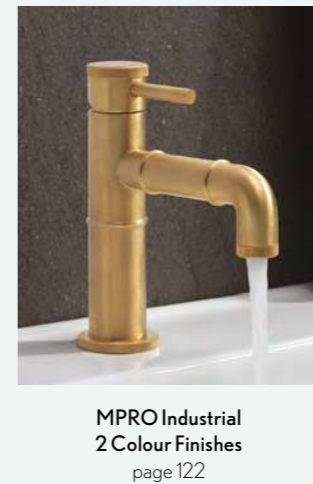

MPRO Industrial
2 Colour Finishes
page 122