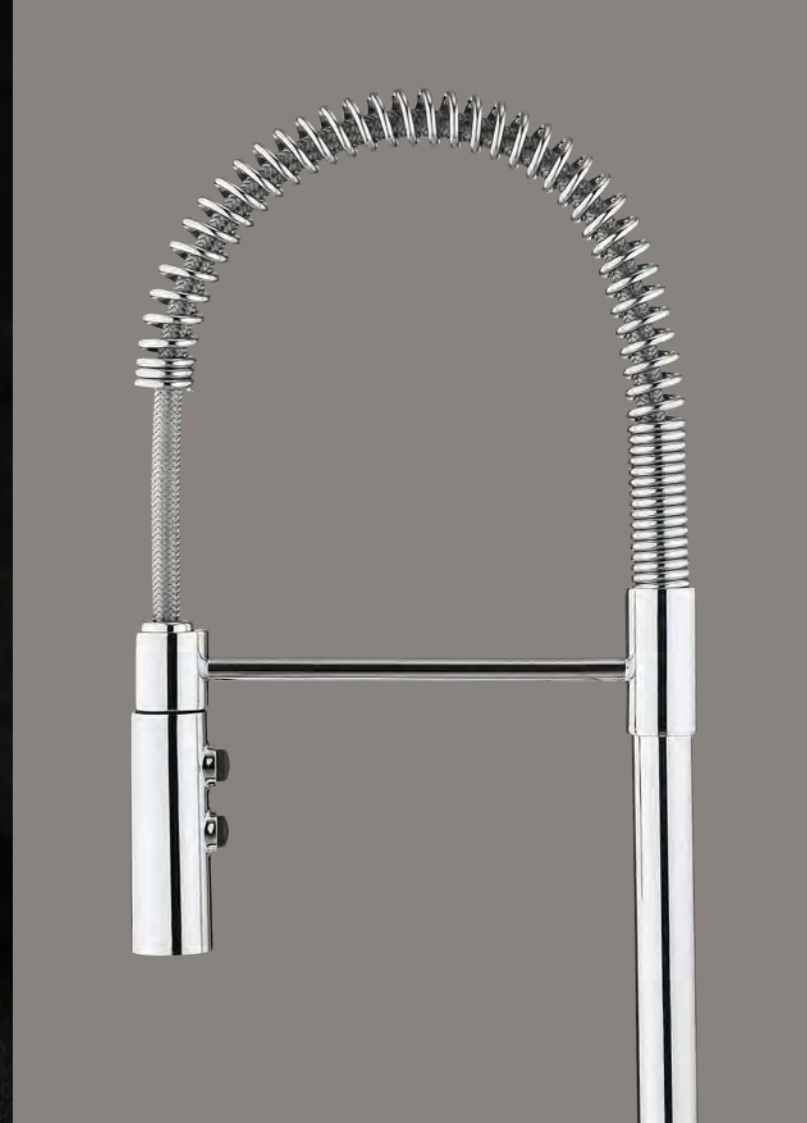

CUCINA

in the kitchen

*Quality, design and function; bring kitchens to life with
Cucina and its comprehensive range of contemporary
and traditional kitchen taps.*