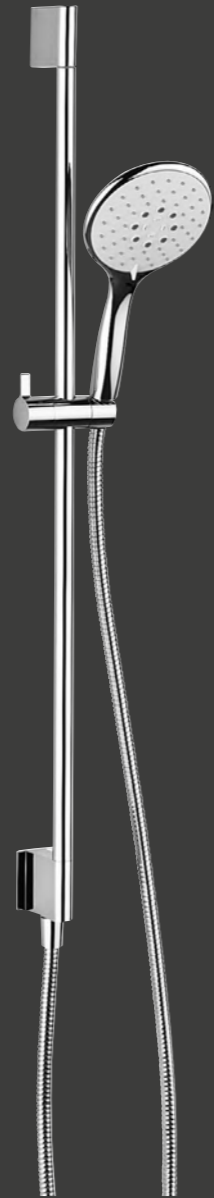

Svelte

Svelte

SK200C Svelte Shower Rail with Integrated Wall Outlet
SH200C Svelte Single Mode Shower Handset Chrome LP
SH970C 11mm x 1.5m Chrome Hose

Package Price £195.00
PACK CODE SVELTEPACKAGE1

Svelte

SK200C Svelte Shower Rail with Integrated Wall Outlet
SH210C Svelte Multifunction Handset White MP
SH970C 11mm x 1.5m Chrome Hose

Package Price £199.00
PACK CODE SVELTEPACKAGE2

Svelte

SK900C Svelte Shower Rail with Integrated Wall Outlet
SH200C Svelte Single Mode Shower Handset Chrome LP
SH972C 13mm x 2m Chrome Hose

Package Price £289.00
PACK CODE SVELTEPACKAGE3

Svelte

SK900C Svelte Shower Rail with Integrated Wall Outlet
SH210C Svelte Multifunction Handset White MP
SH972C 13mm x 2m Chrome Hose

Package Price £295.00
PACK CODE SVELTEPACKAGE4