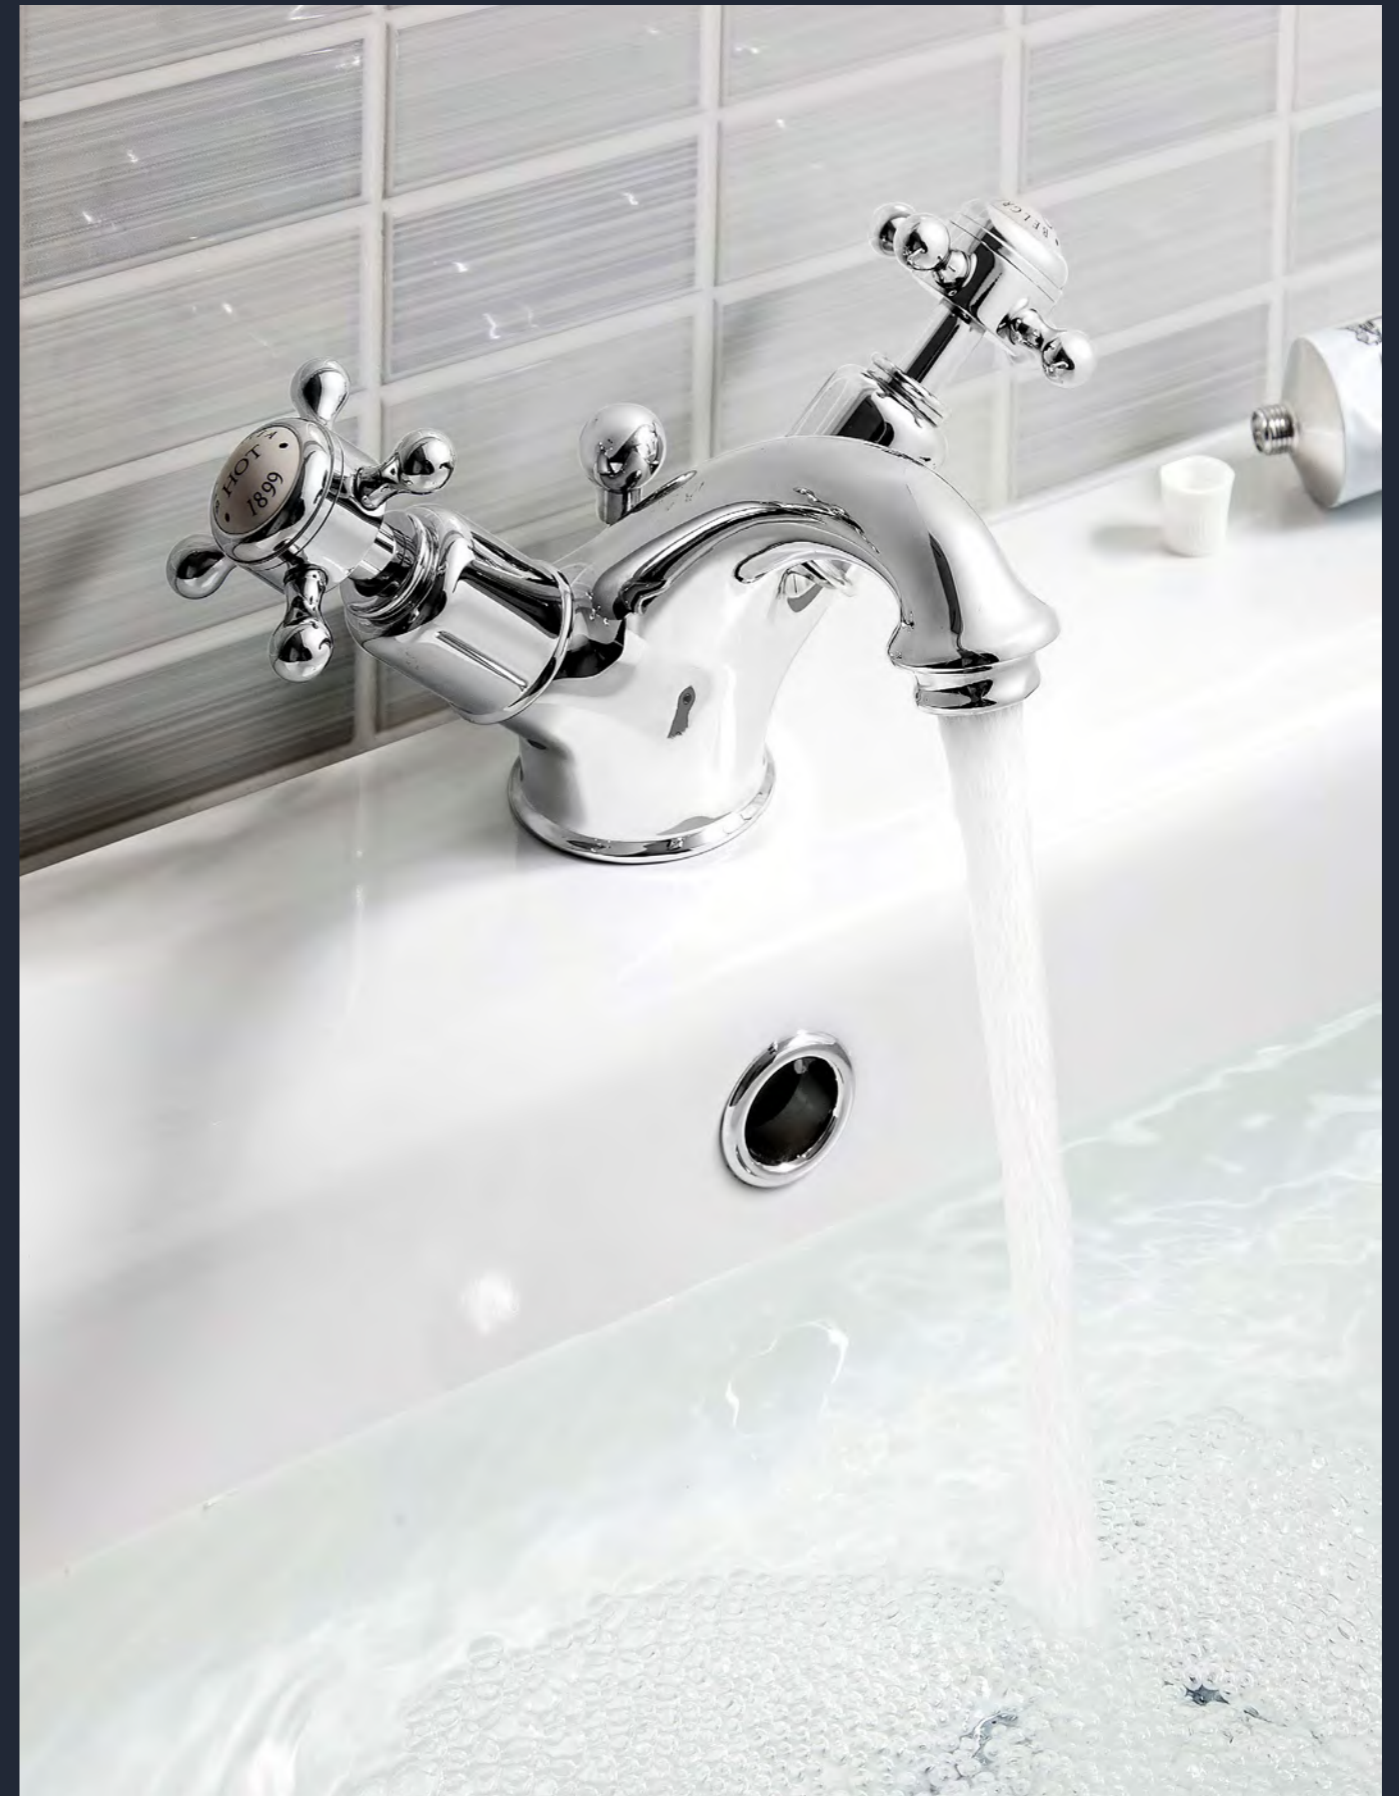

BELGRAVIA

*An outstanding, classically-designed
brassware collection.*

An exceptional range designed for those with a taste for tradition, Belgravia combines quality craftsmanship with a hand-polished finish to bring you the finest selection of basin and bath taps. Beautiful detailing seen in the ceramic handles and inscribed Belgravia indices set this collection apart, creating a bathroom that is period in style yet superior in function.

Crosshead	134
Lever	140
Shower Valves	146