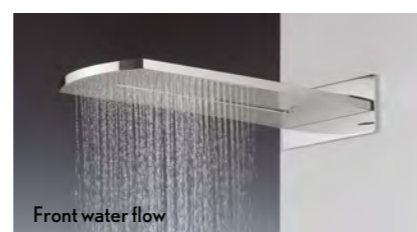

Zion

The ultimate showering statement, Zion is the latest design in our range of contemporary shower heads. Offering a luxurious and drenching water flow, the slim-line silhouette allows for installation in the narrowest of enclosures.

Zion
FH1000C £199.00

w 60 x d 435mm

- HP1
- 15mm head thickness
- Single mode
- Brass
- Chrome
- 10 Year Guarantee
- Wipe clean nozzles