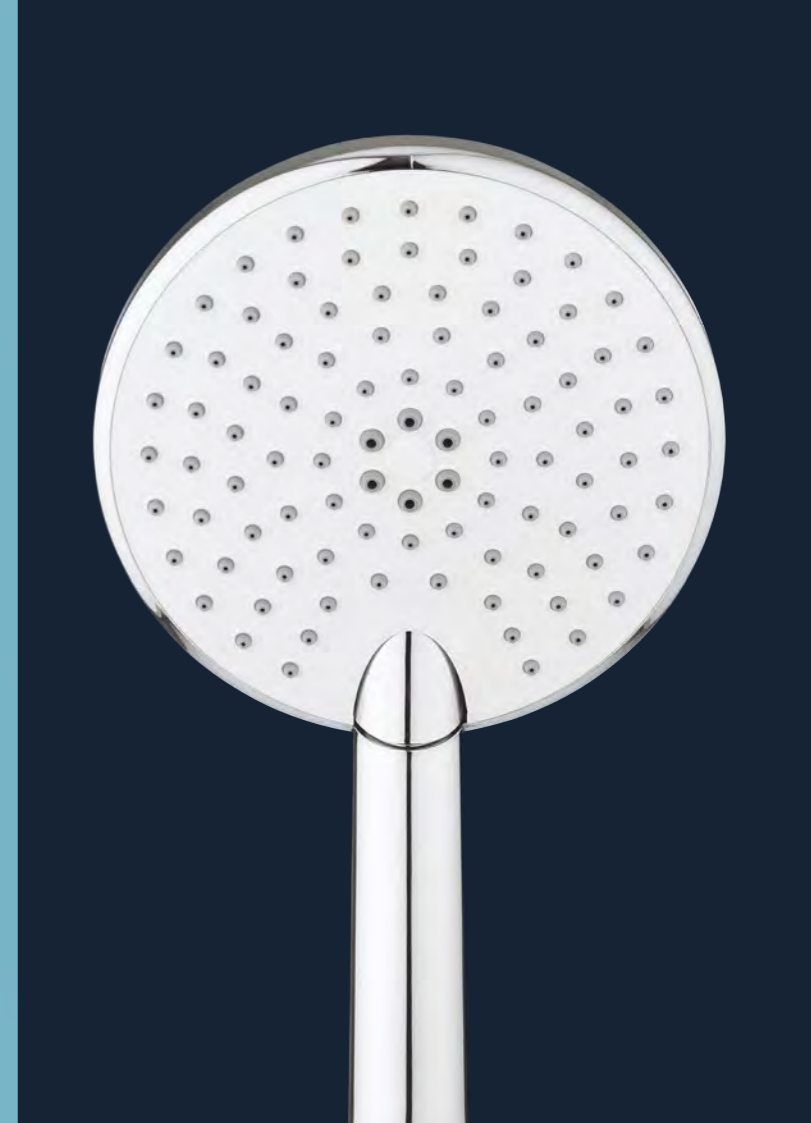

Designer Golf Wall Outlet
WL953C £32.00

Celeste Wall Outlet with Hose
CT963C £99.00

Golf wall outlet with handset holder
WL963C £59.00

SHOWER/BATH HANDSETS & ACCESSORIES

go with the flow

For the ultimate in water flow control, choose from a premium collection of handsets for both bath and shower: The perfect pairing for our range of multi-outlet valves.

						
Pier Single Mode Handset 100mm SH650C £40.00	Wisp Shower Head with Single Spray Pattern SH620C £32.00	Chrome Shower Handset SH200C £60.00	Ethos Single Mode Handset with Easy Clean Head SH630C £39.00	Wisp Shower Head with Three Spray Patterns LP SH625C £69.00	Wisp Shower Head with Three Spray Patterns HP SH605C £69.00	Ethos 3 Mode Handset with Easy Clean Head 120mm SH635C £69.00
 	 	 	 	 	 	 
MP Single mode	LP Single mode	LP Single mode	MP Single mode	LP Three mode	HP Three mode	HP1 Three mode
						 Push button control