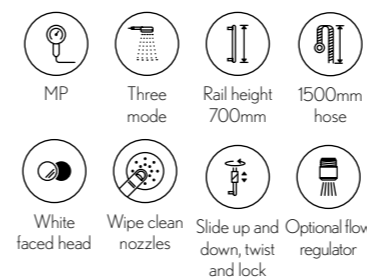

MPRO Matt Black Shower Kit

- PRO633M MPRO 130mm Multi Handset Matt Black
- PRO600M MRPO 700mm Slide Rail Matt Black
- PRO980M MPRO Shower Hose 1500mm Matt Black
- PRO955M MPRO Wall Outlet Matt Black

Package Price **£375.00**
PACK CODE **MPROKITM**