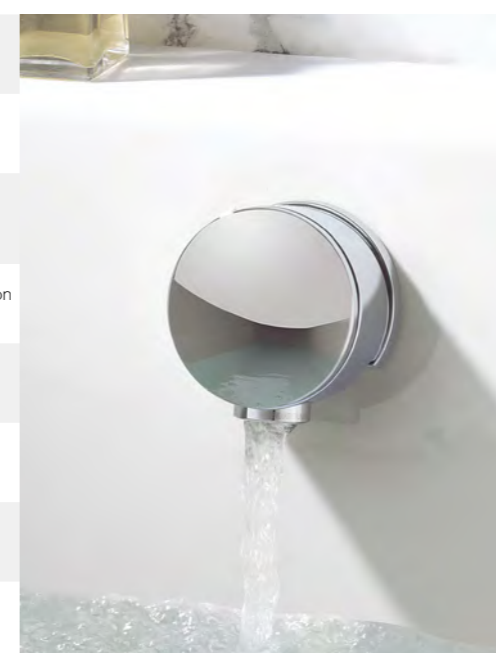

Bath Filler Wastes

If you desire the latest look while striving to achieve an uncomplicated scheme, the range of bath fillers is the ideal finishing solution to help you streamline your bathroom.

3 in 1 inlet, outlet and overflow function

Water pressure: 0.5 bar minimum

Smooth and simple cable waste operation, or Click Clack waste, simply press with your foot

Flexible overflow for easier installation and fitting inside odd bath shapes

Various styles of visible waste and overflow fitting

Slimline 30mm projection

*Requires bath panel valves or recessed shower valve to operate.

MPRO Bath Filler with Click Clack Waste
PRO0351C Chrome £219.00
PRO0355V Brushed Stainless Steel Effect* £399.00
PRO0355M Matt Black* £399.00
PRO0355F Brushed Brass* £399.00

*PRO0355V, PRO0355M, PRO0355F only