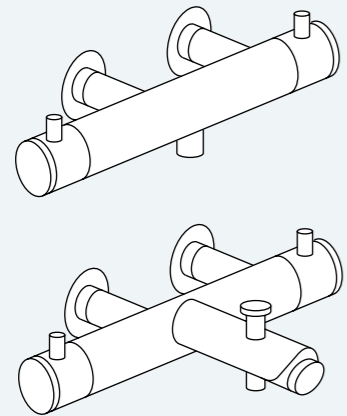

perfect for shower kits
EXPOSED VALVES

Crosswater's exposed **thermostatic** shower mixers are as safe and easy to use as the recessed valves but are fitted on-the-wall rather than behind it. They all feature an easy-to-use installation kit for convenient fitting and are most often used when replacing an existing exposed shower or in a situation where it is not suitable to dig into the wall.

You can find all these ranges on page 230.