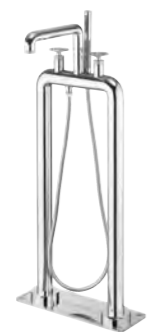

Free Standing Bath Filler & Shower Kit
UB422DC+ **£2,299.00**

A: 889mm B: 230mm