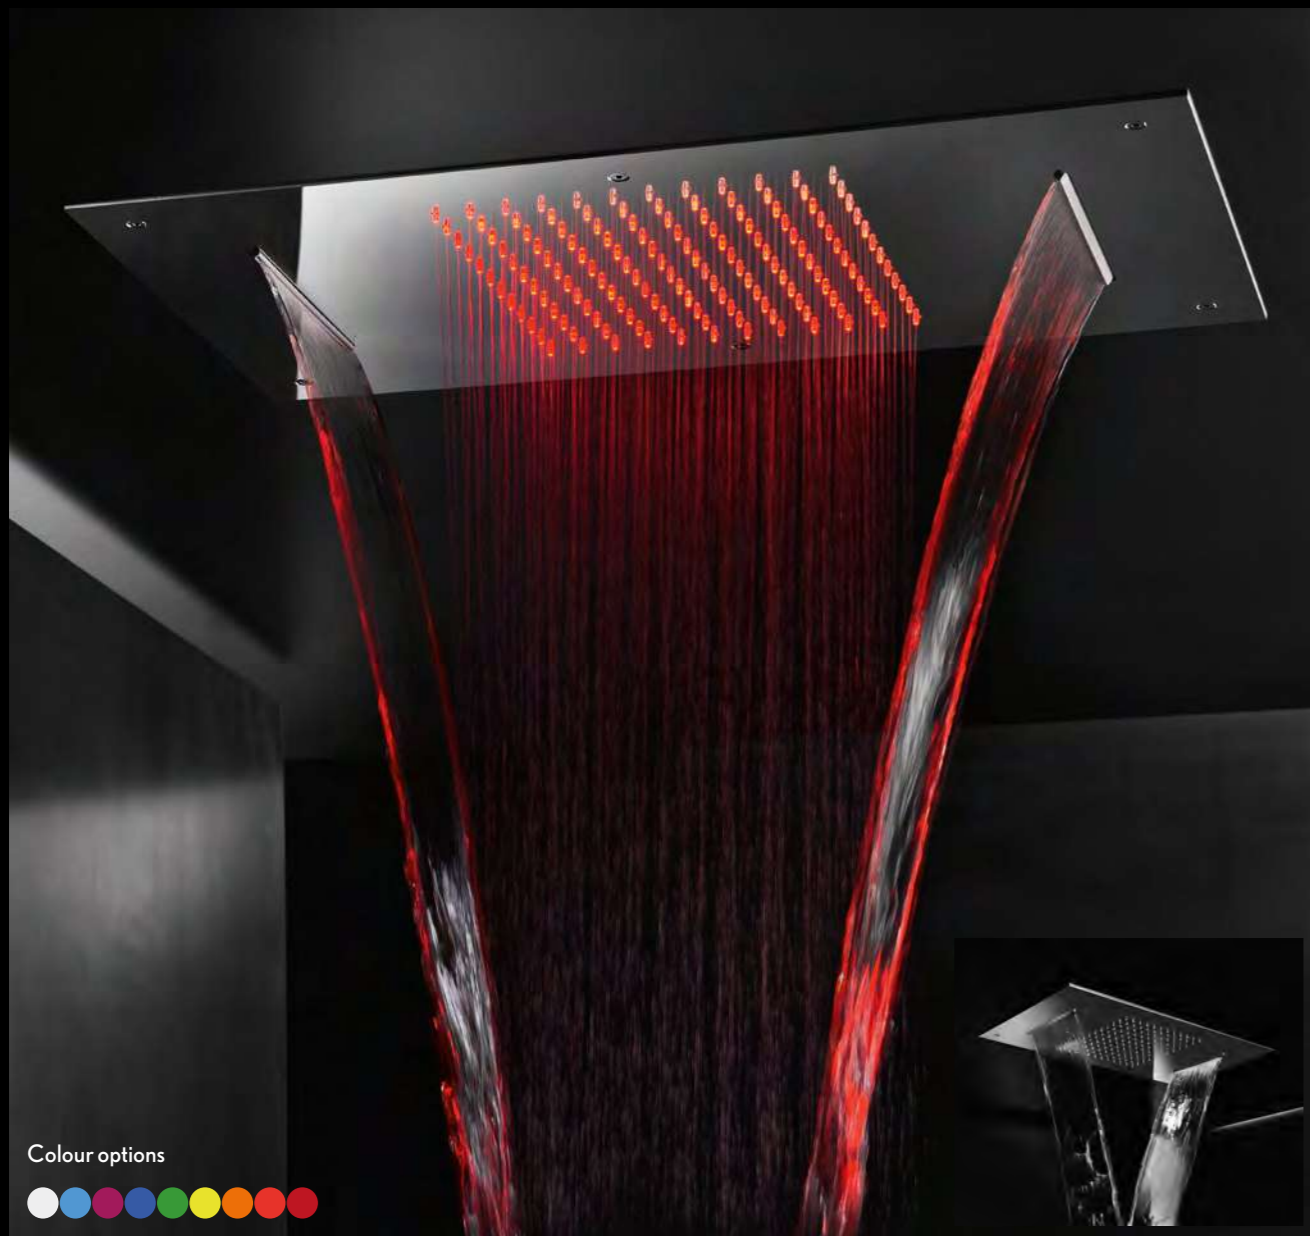

Middle water flow

Side water flow

RIO REVIVE

Illuminate your shower with a choice of green, red or purple lights to achieve a spectacular visual effect. The low consumption LED lamps create a truly magnificent column of water and light. Ultra thin, it can be seamlessly recessed into the ceiling to provide the ultimate showering experience.

Rio Revive Shower Head with Lights and Double Waterfall Feature
FHX610C £4,531.00

w 600 x d 400mm

*Products with lights requiring mains power must be installed by an electrical engineer in compliance with IEE wiring regulations.

- HP3
- Two mode
- Brass
- Polished stainless steel
- 10 Year Guarantee
- LED lighting
- Requires mains power*

REMOTE CONTROL

The waterproof remote control features a chromotherapy system with a choice of seven colours and colour rotation. If you'd like to position the remote control on the wall, a supportive hook is supplied to safely house the control. Batteries are supplied as standard.

FHX700C

FHX700C is the brand new ultra thin chromotherapy shower head guaranteed to illuminate your showering experience and bring bathrooms into the 21st century with a pop of colour. The stunning design also allows you to switch between its waterfall and rainfall shower functions, which can also be operated simultaneously.