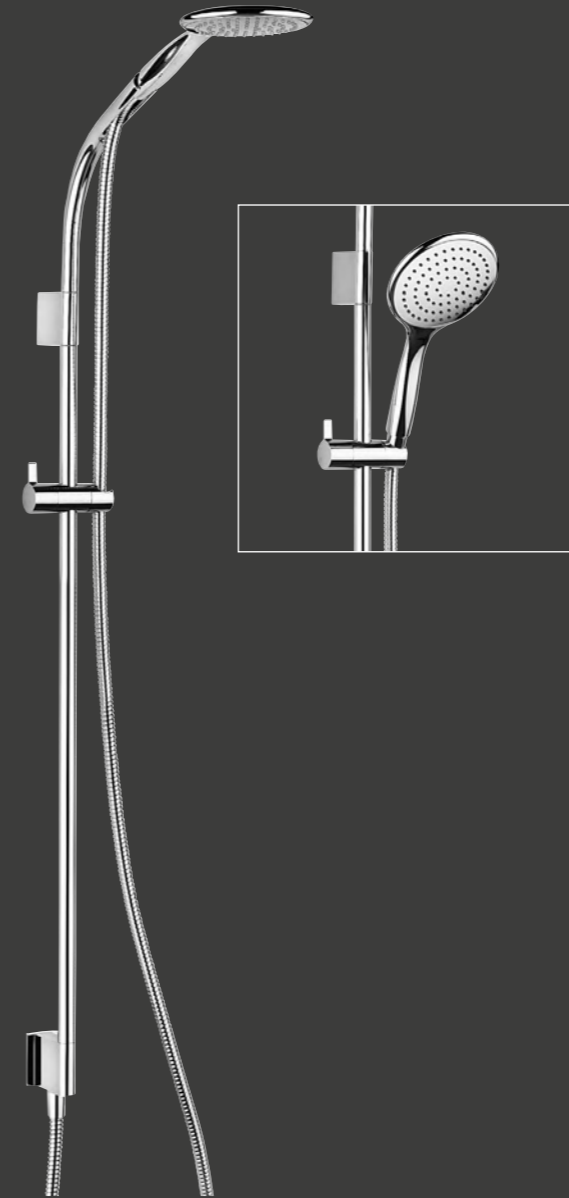

Svelte

Svelte

SK200C Svelte Shower Rail with Integrated Wall Outlet
SH200C Svelte Single Mode Shower Handset Chrome LP
SH970C 11mm x 1.5m Chrome Hose

Package Price £195.00
PACK CODE SVELTEPACKAGE1

Svelte

SK200C Svelte Shower Rail with Integrated Wall Outlet
SH210C Svelte Multifunction Handset White MP
SH970C 11mm x 1.5m Chrome Hose

Package Price £199.00
PACK CODE SVELTEPACKAGE2

Svelte

SK900C Svelte Shower Rail with Integrated Wall Outlet
SH200C Svelte Single Mode Shower Handset Chrome LP
SH972C 13mm x 2m Chrome Hose

Package Price £289.00
PACK CODE SVELTEPACKAGE3

Svelte

SK900C Svelte Shower Rail with Integrated Wall Outlet
SH210C Svelte Multifunction Handset White MP
SH972C 13mm x 2m Chrome Hose

Package Price £295.00
PACK CODE SVELTEPACKAGE4