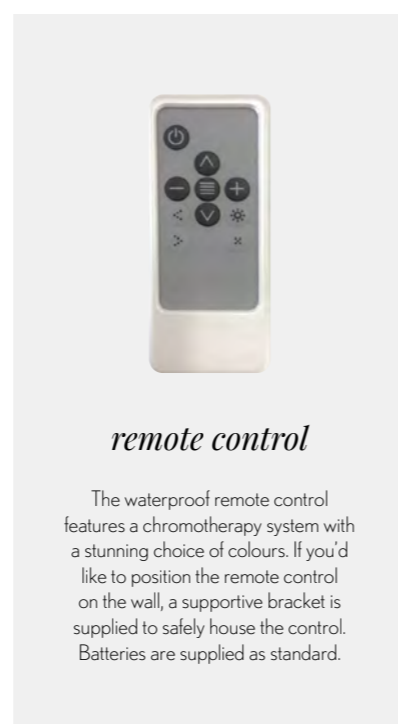

Mini Revive

Illuminate your shower with a choice of coloured lights to achieve a spectacular visual effect. Mini Revive also has two spray functions available: rain or mist. The low-consumption LED lamps create a truly magnificent column of water and light.

Mini Revive
FHX310C £1,399.00

w 300 x d 200mm
A 2000 recessed shower valve is ideal for the Mini Revive head to allow for both central and front water flows to function concurrently and apart. Use a 3000 valve if you require a separate handset, see page 8.
Requires mains power - products with lights requiring mains power must be installed by an electrical engineer in compliance with IEE wiring regulations.

- HP3
- 5mm head thickness
- Three mode
- Brass
- Chrome
- 10 Year Guarantee
- Wipe clean nozzles

Dynamo

Elegantly illuminated, the Dynamo shower head sets the precedent for luxury showering with its ambient light beams. Extraordinarily, Dynamo's LED bulbs are powered by the water's flow, and therefore do not require electricity to function.

Dynamo
DYNAMOSHOWER £1,399.00

Ø300mm
A 1000 recessed shower valve is ideal for the Dynamo head.
If you require a separate handset, choose a 1500 valve, see page 8.
White LEDs
No mains electrical power required

Supplied with ceiling arm (must only be used with one provided)

- HP3
- Single mode
- Brass
- Chrome
- 10 Year Guarantee