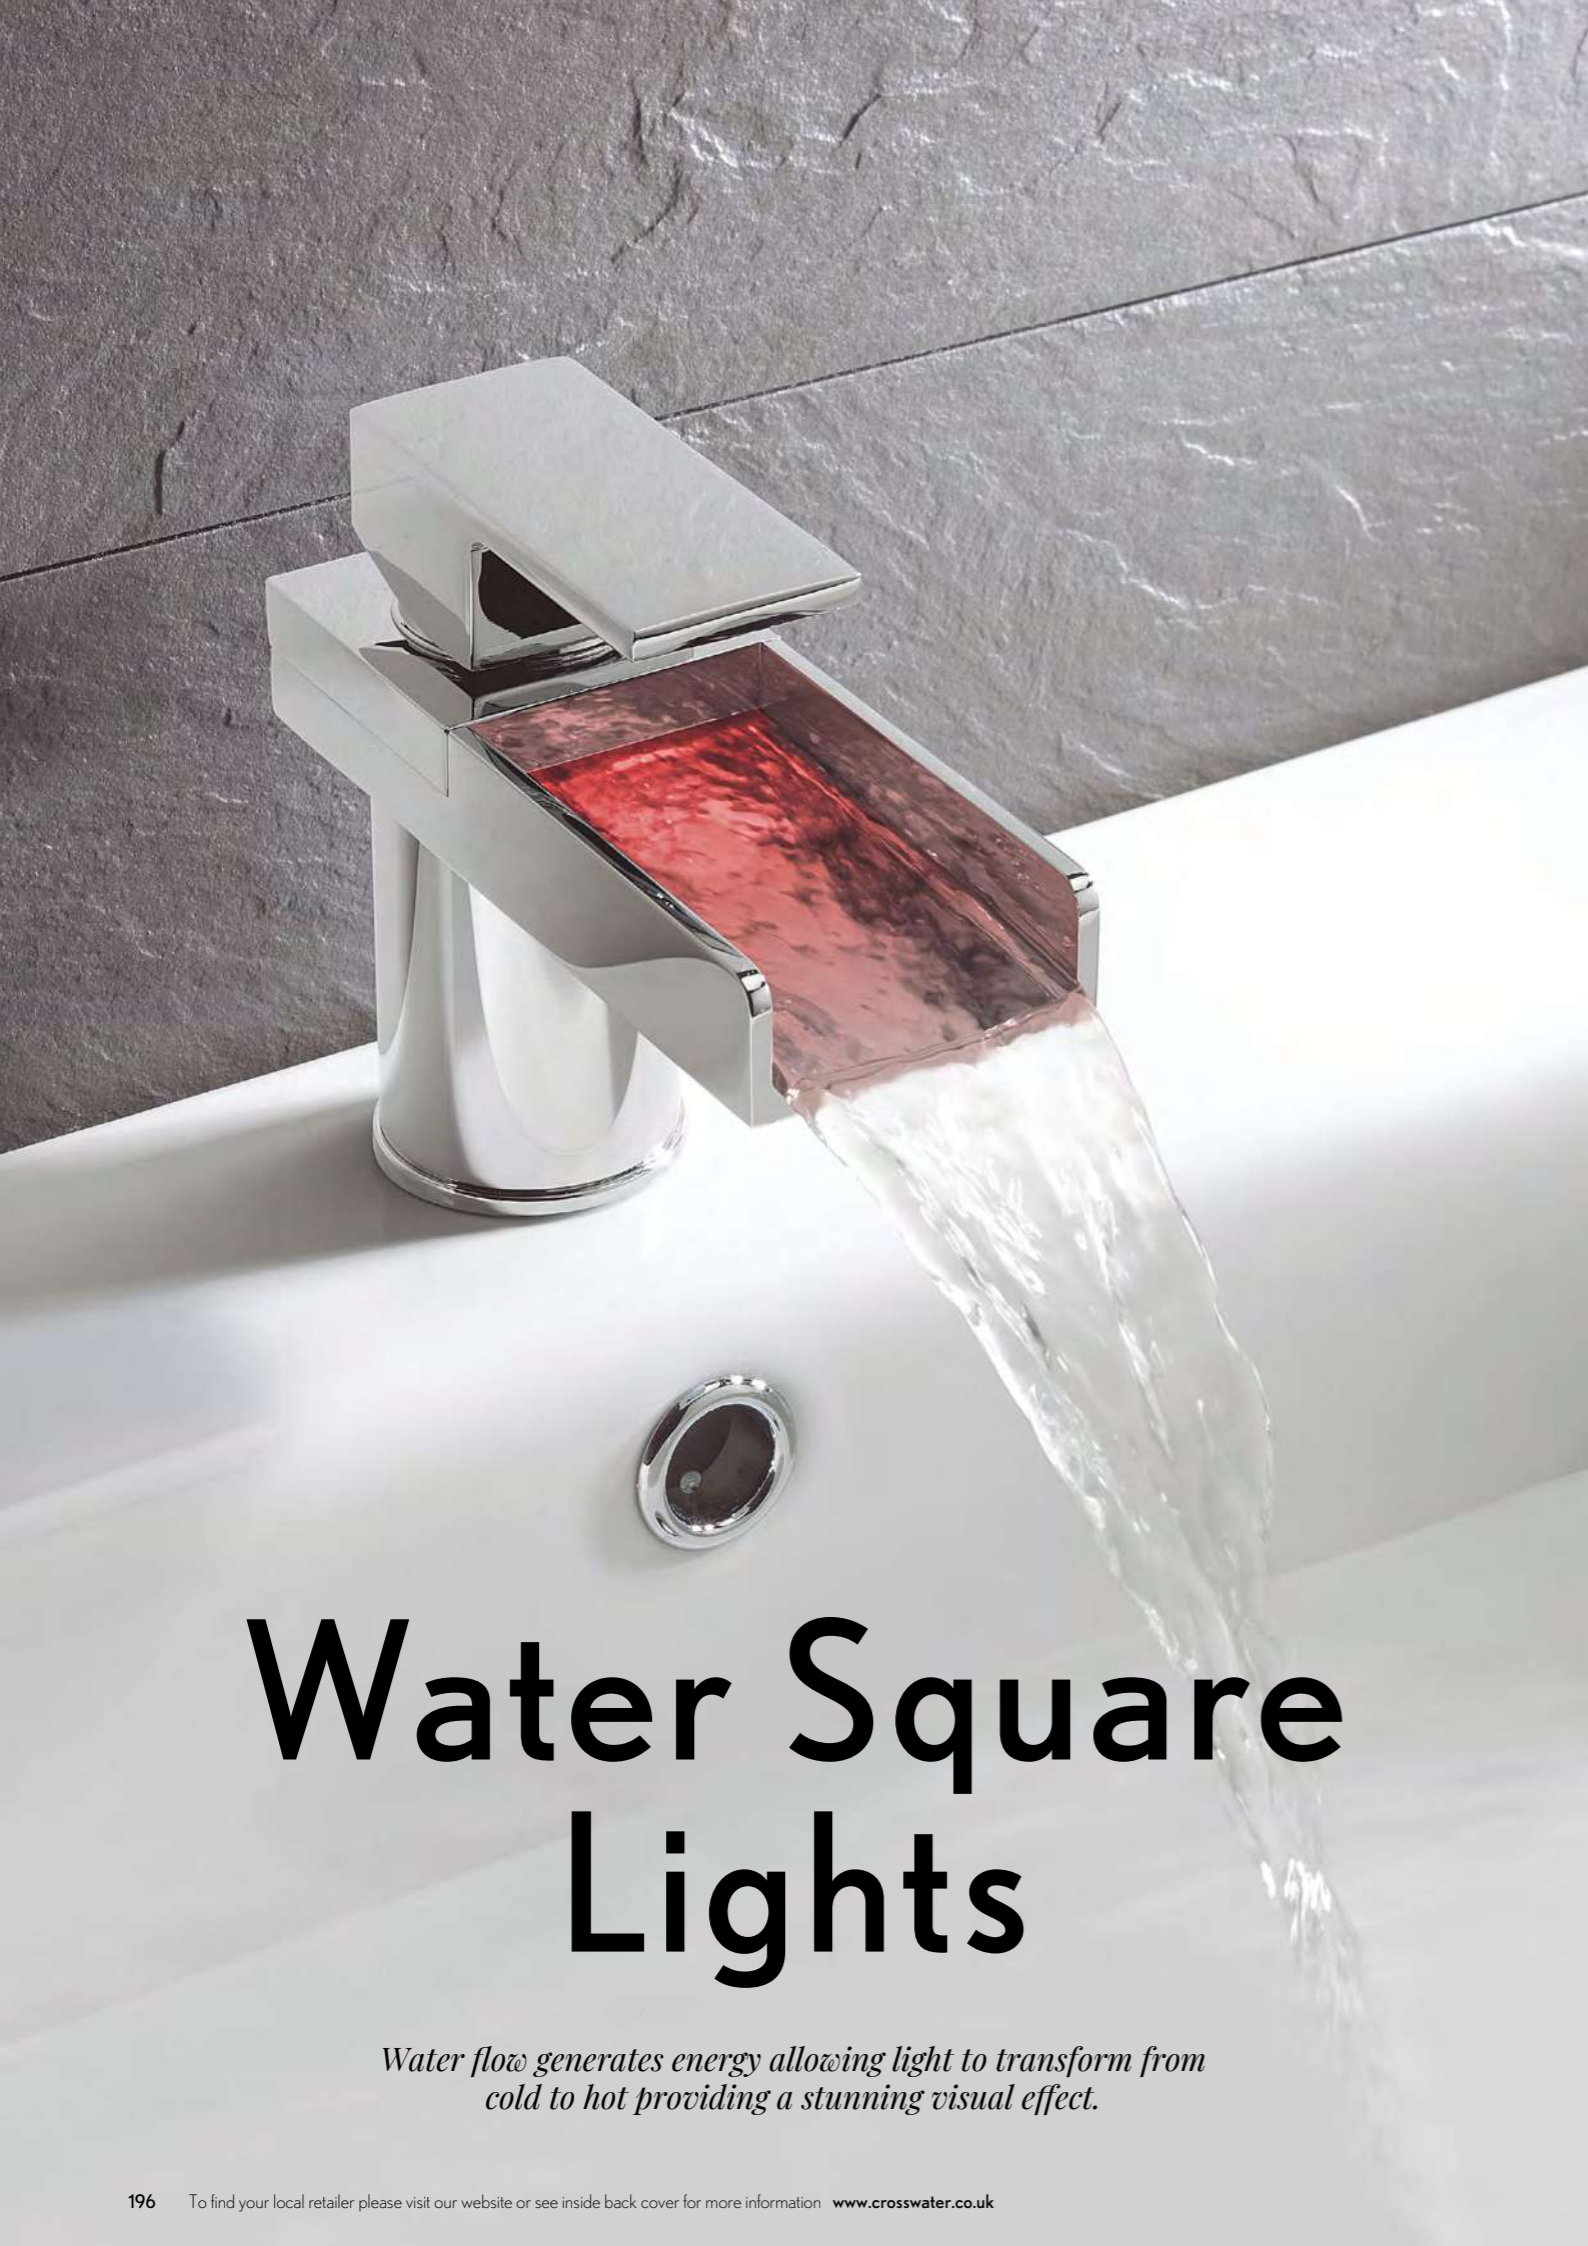

Water Square Lights

Water flow generates energy allowing light to transform from cold to hot providing a stunning visual effect.

Basin Monobloc with Lights*
WSX110DNC £1,079.00

A: 124mm B: 120mm

Basin Tall Monobloc with Lights*
WSX112DNC £1,139.00