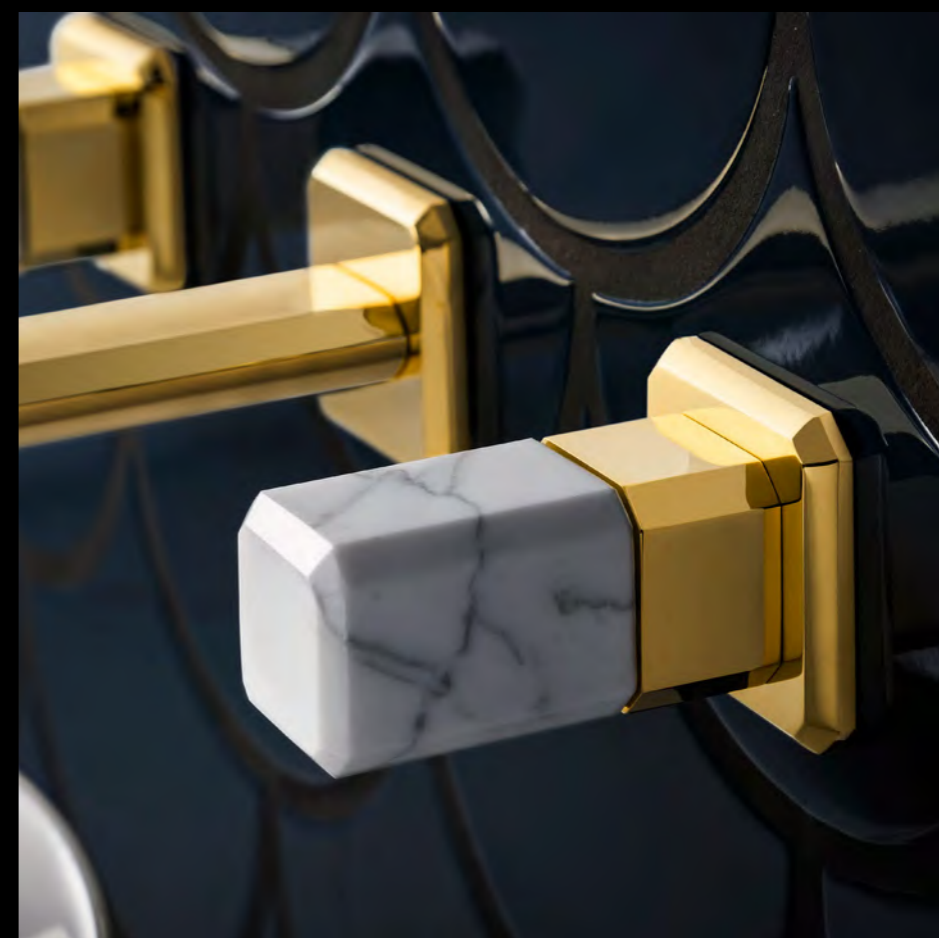

THIS PAGE: Three Hole Wall Mounted
Basin Set, Base finish: Yellow Gold, Handle
finish: Polished Calacatta.