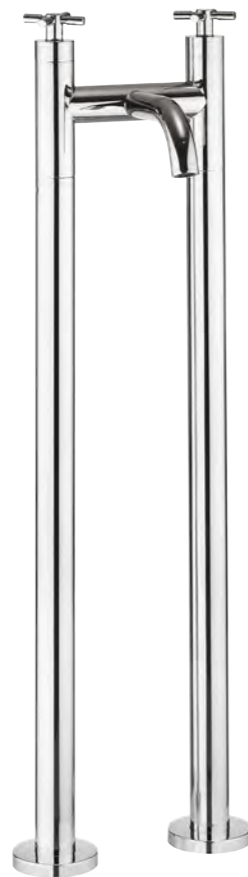

Bath Legs
AA002FC £249.00

A: 740mm B: 122mm

Combine with TO322DC or TO422DC bath fillers for use with freestanding baths