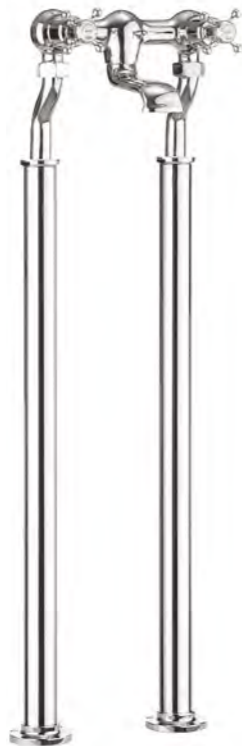

Bath Legs
BL002FC Chrome £285.00

Combine with BL322DC bath filler for use with freestanding baths