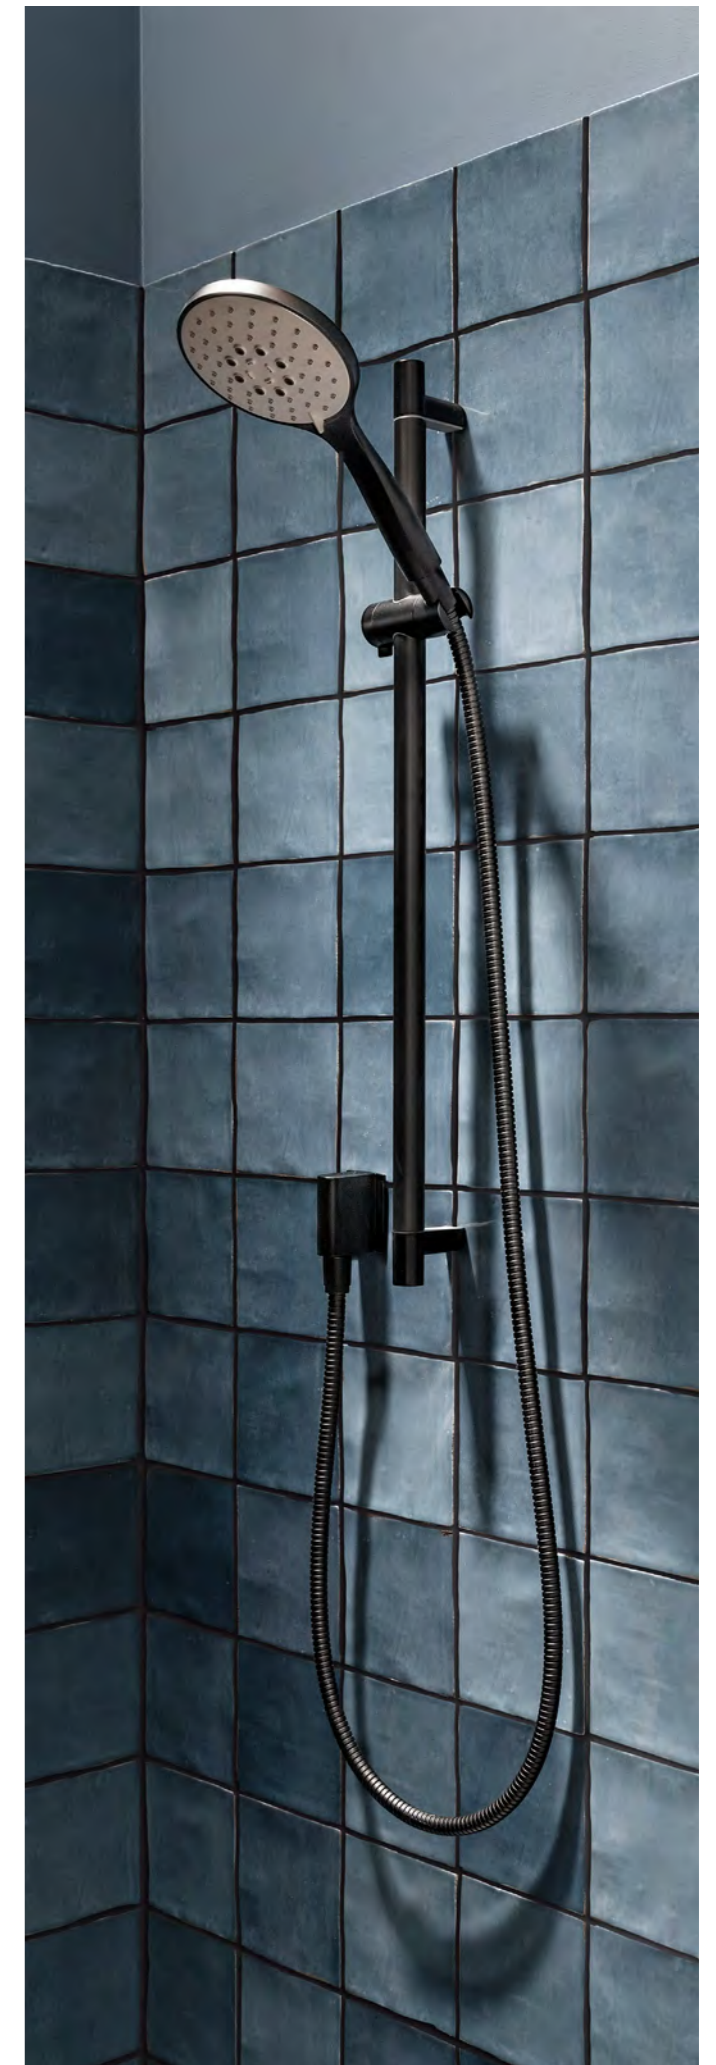

MPRO

NEW

MPRO Brushed Brass Shower Kit

- PRO633F MPRO 130mm Multi Handset Brushed Brass
- PRO600F MRPO 700mm Slide Rail Brushed Brass
- PRO980F MPRO Shower Hose 1500mm Brushed Brass
- PRO955F MPRO Wall Outlet Brushed Brass

Package Price **£435.00**
PACK CODE **MPROKITF**

NEW

MPRO Stainless Steel Effect Shower Kit

- PRO633V MPRO 130mm Multi Handset Stainless Steel Effect
- PRO600V MRPO 700mm Slide Rail Stainless Steel Effect
- PRO980V MPRO Shower Hose 1500mm Stainless Steel Effect
- PRO955V MPRO Wall Outlet Stainless Steel Effect

Package Price **£375.00**
PACK CODE **MPROKITV**

NEW

MPRO Matt Black Shower Kit

- PRO633M MPRO 130mm Multi Handset Matt Black
- PRO600M MRPO 700mm Slide Rail Matt Black
- PRO980M MPRO Shower Hose 1500mm Matt Black
- PRO955M MPRO Wall Outlet Matt Black

Package Price **£375.00**
PACK CODE **MPROKITM**