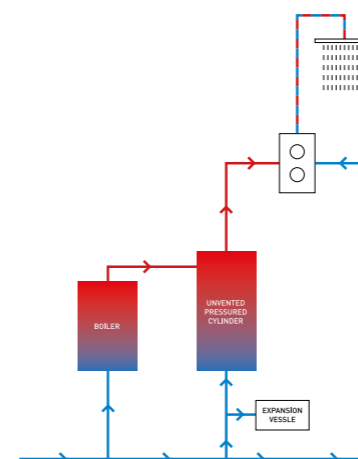

MAINS HIGH PRESSURE

High Pressure Systems (HP1/2/3-3 bar)

- ✓ You have an unvented cylinder with an expansion cylinder.
- ✓ You have no cold water tank in the loft.

If either of the above apply to your home you can choose any product marked LP, MP, HP1, HP2 and HP3 (minimum 1/2/3 bar).