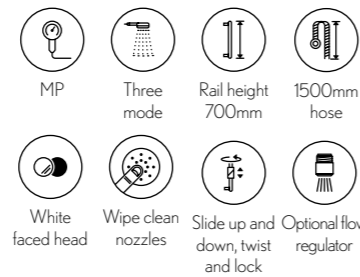

Bath Filler with Click Clack Waste
PRO0355M £399.00

Bath Click Clack Waste
PRO0202M £119.00