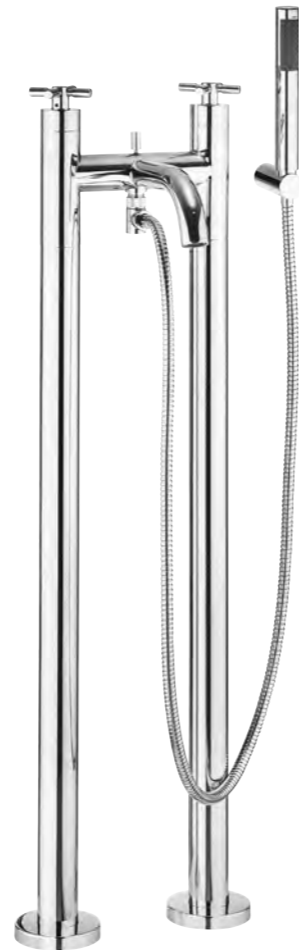

Bath Filler
TO322DC £369.00

A: 175.5mm B: 165mm

Bath Shower Mixer with Kit
TO422DC £429.00

A: 127mm B: 165mm

Bath Legs
AA002FC £249.00

A: 740mm B: 122mm

Combine with TO322DC or TO422DC bath fillers for use with freestanding baths