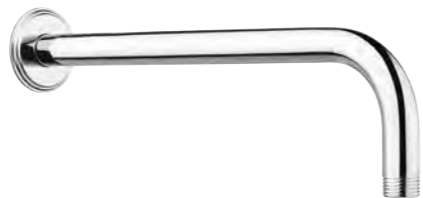

Thermostatic Shower Valve with 3 Way Diverter
CT3001RC £699.00

Celeste Shower Arm 310mm
CT684C £75.00

Celeste Wall Outlet with Hose
CT963C £99.00
Handset not included

complement
in style

The distinctive cross handle
of our Celeste valves works
in harmony with the
matching brassware.