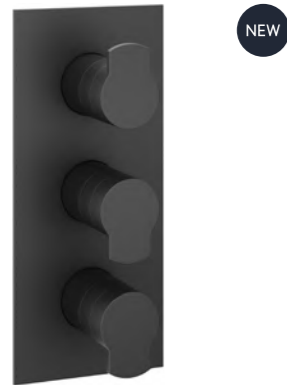

Wisp Black

NEW

NEW

NEW

A: 982mm B: 300mm

NEW

NEW

NEW

NEW

Wisp Chrome

Slimline styling for maximum impact.