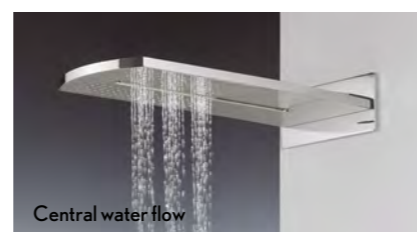

Zion

The ultimate showering statement, Zion is the latest design in our range of contemporary shower heads. Offering a luxurious and drenching water flow, the slim-line silhouette allows for installation in the narrowest of enclosures.

Zion
FH1000C £199.00

w 60 x d 435mm

- HP1
- 15mm head thickness
- Single mode
- Brass
- Chrome
- 10 Year Guarantee
- Wipe clean nozzles