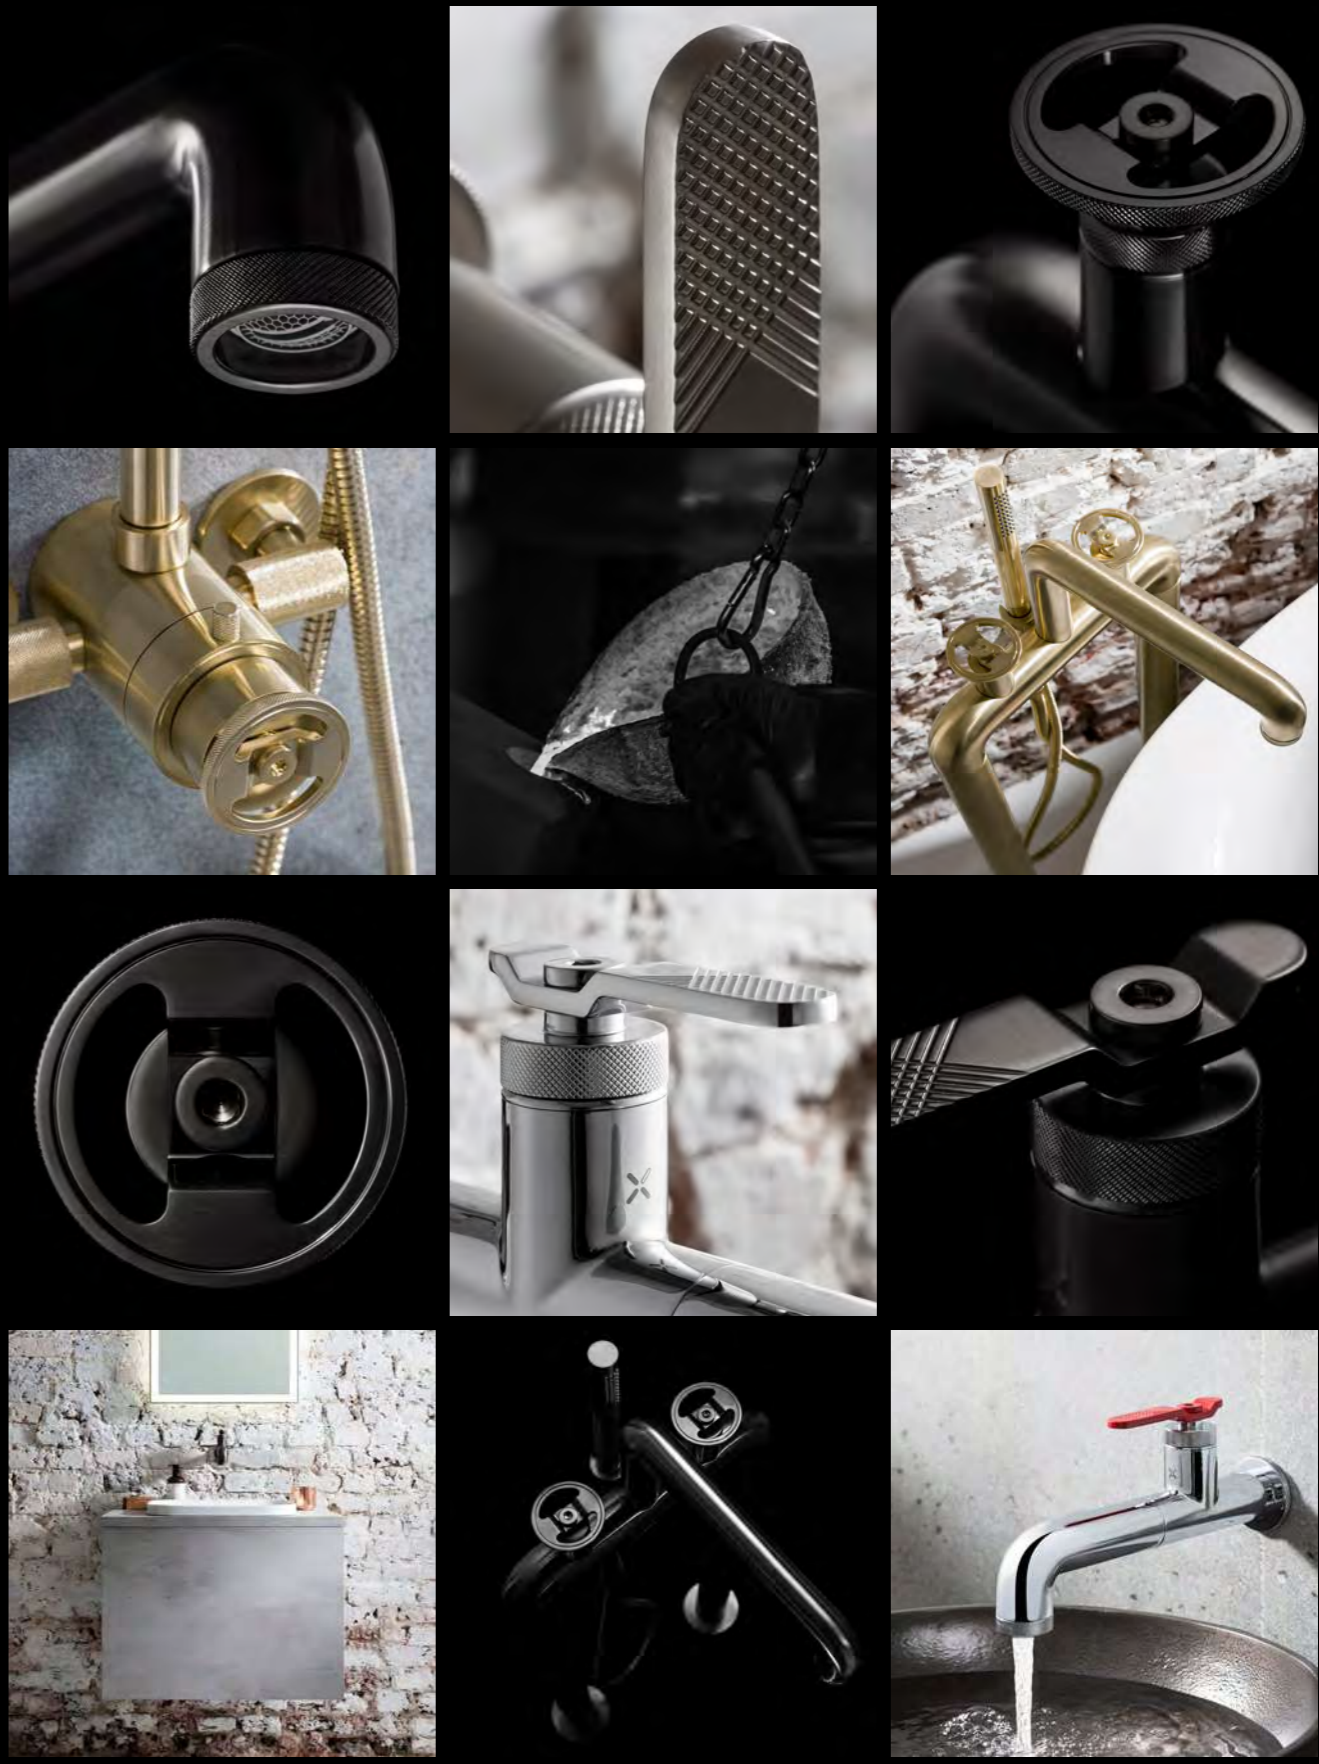

UNION

PRECISION BRASSWARE CAST IN ITALY

UNION, setting a new standard for contemporary brassware engineering, this innovative collection is a leap forward in design for the modern bathroom. Presenting Italian artisan brassware skills at its finest, each component is cast, precision machined, polished and perfected to offer an elevated bathing experience.

In a move to challenge the traditional concept of bathroom fittings, UNION is engineered to provide unparalleled functionality and designed to make a statement. Only the very best components are used, coupled with stringent quality standards resulting in a product that will stand the test of time.

UNION brings you four distinctive finishes available across a complete collection of bathroom taps, valves, showerheads and bath fillers.