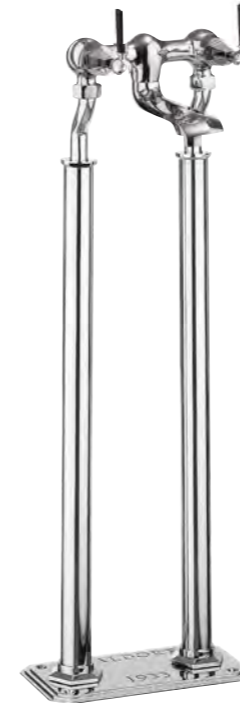

Bidet Monobloc
WF210DPC_BLV+ £359.00

A: 137mm B: 92mm

Basin 3 Hole Set
WF131WNC_BLV+ £479.00

B: 155mm

Wall Stop Taps
WF350WC_BLV+ £449.00

Waldorf Bath Legs & Plate
WFBLFP+ £568.00

A: 702mm
Plate: w 70 x l 300mm