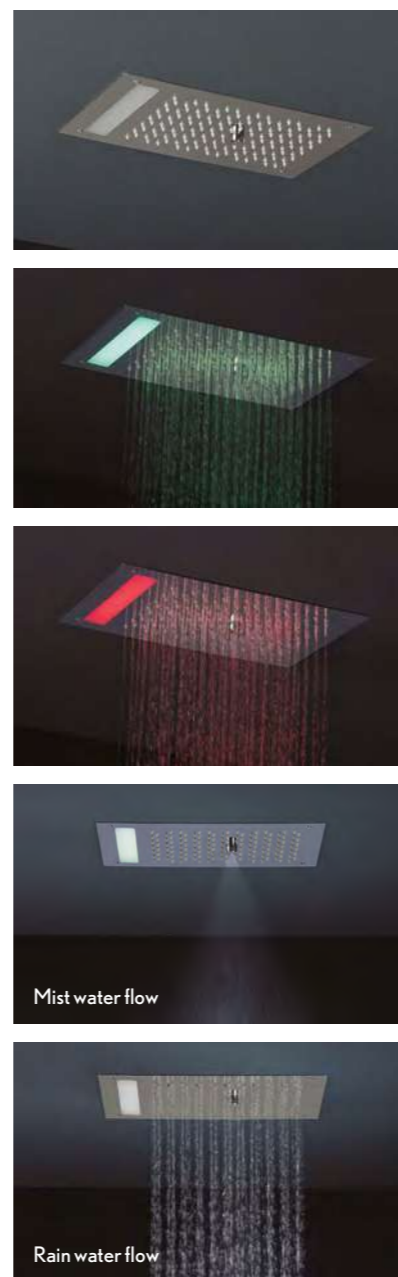

Supplied with ceiling arm

- 
HP3
- 
18mm head thickness
- 
Single mode
- 
Brass
- 
Chrome
- 
10 Year Guarantee

Mini Revive

Illuminate your shower with a choice of coloured lights to achieve a spectacular visual effect. Mini Revive also has two spray functions available: rain or mist. The low-consumption LED lamps create a truly magnificent column of water and light.