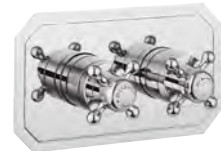

Thermostatic Shower Valve with 2 Way Diverter
BL1501RC-VS+ **£579.00**
Back plate: w 215 x h 120mm