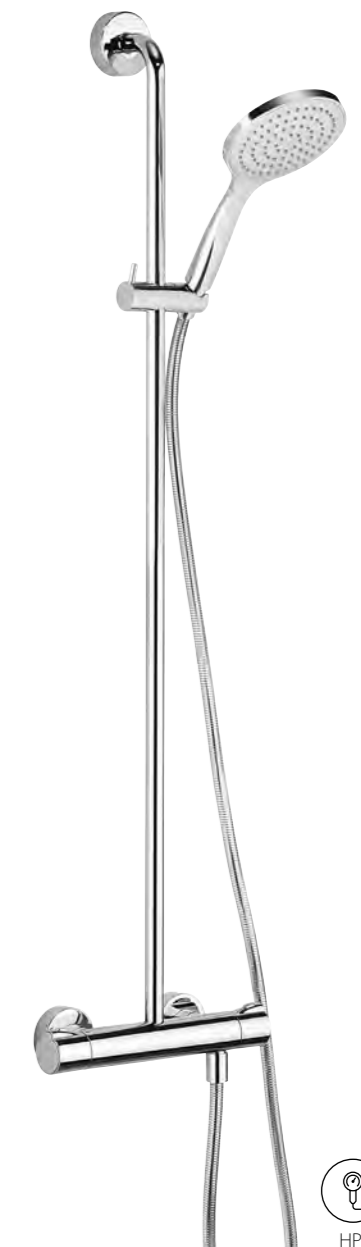

Solo Exposed Thermostatic Shower Valve with Single Mode Handset
EV1260EC+ **£509.00**

Valve to rail fixing height: 1010mm
Height adjustable rail
Compatible with RM-SHUTOFF