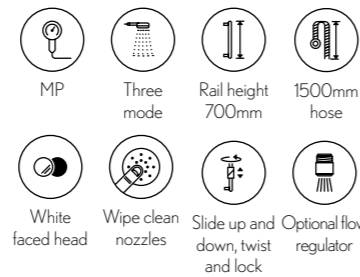

Bath Filler with Click Clack Waste
PRO0355V £399.00

Bath Click Clack Waste
PRO0202V £119.00