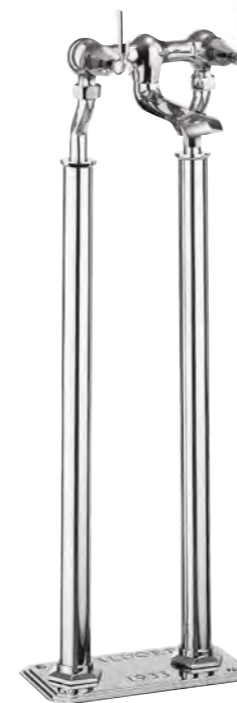

Waldorf Bath Legs & Plate
WFBLFP+ £568.00

A: 702mm
Plate: w 70 x l 300mm

Combine with WF322DC_CLV+ bath filler for use with freestanding baths