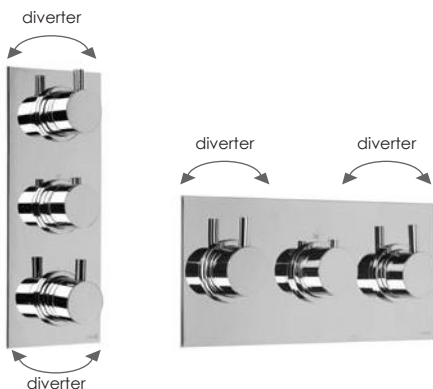

4 outlets

(HP)

600V34TH (vertical)

600L34TH (landscape)

3 control thermostatic valve - 4 outlets

With temperature override
Plate size 300mm x 140mm
3/4" Inlets

Chrome **£699**

Special Finishes **£1095**