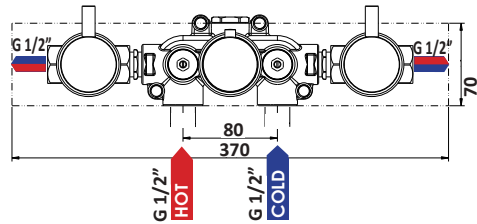

NB. When both left & right valves are operating at the same time this will affect the flow rate.
Right outlet runs at slightly higher temperature than left valve.