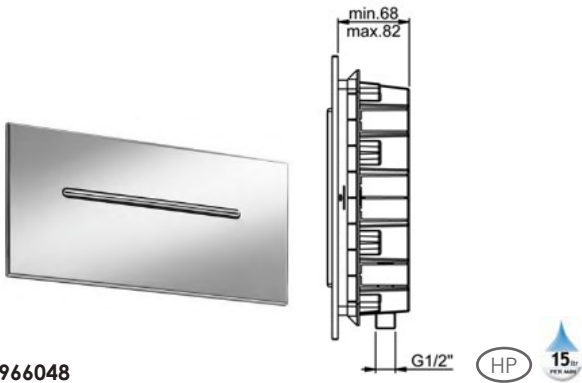

Fixed wall shower heads

1966048

Concealed waterfall

Back plate 300mm x 145mm
Wall depth required min 68mm max 82mm
For use in shower only

Chrome **£520**

1966042

Waterfall shower head

Projection 151mm
Back plate 57mm x 236mm
For use in shower only

Chrome **£595**