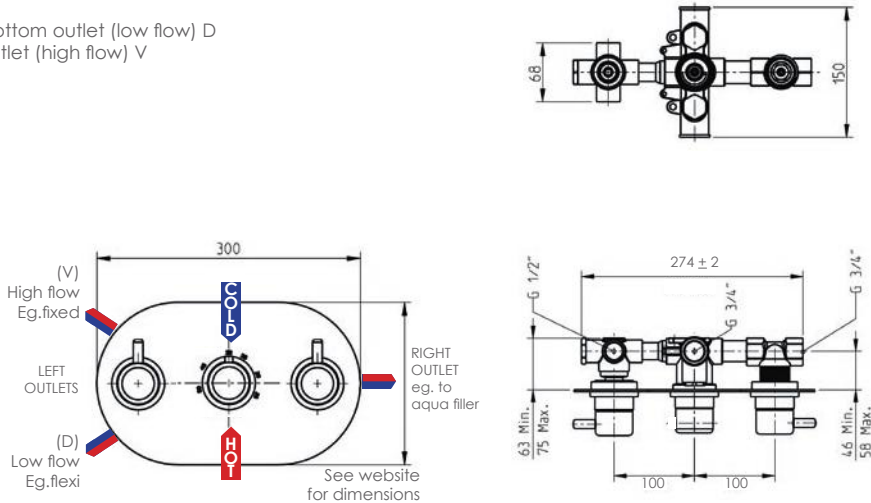

3 outlets

Left Control = on/off and diverter combined
Lever upright = off
Lever anti clockwise = mixed water out of bottom outlet (low flow) D
Lever clockwise = mixed water out of top outlet (high flow) V
NB: You cannot use both top outlets at same time

Middle Control = thermostat with temperature override

Right Control = on/off valve

BAR	FLOW RATES		
	Left low flow outlet D	Left high flow outlet V	Right outlet
1.5	10.7	18.2	31.3
2	12.3	21	37
3	15.5	25.7	47