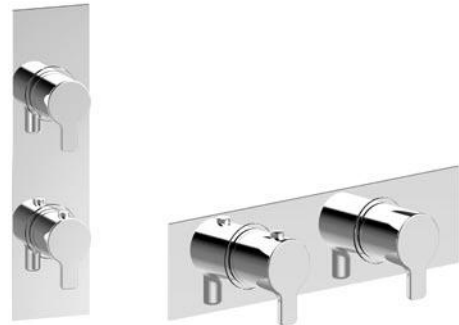

Slim showers

60NV21TH (vertical)
60NL21TH (landscape)

1 outlet
MP

Thermostatic valve - 1 outlet

With temperature override
Plate size 270mm x 70mm
2 x 1/2" inlets, 1x1/2" outlet

Chrome **£479**

Special Finishes **£760**