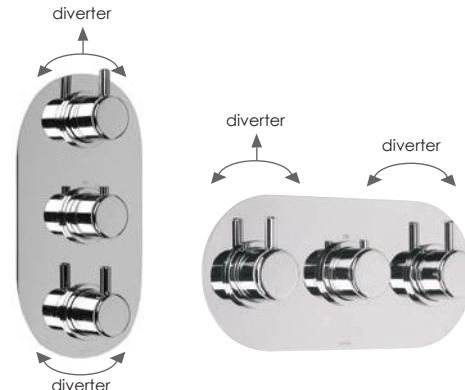

5 outlets

(HP)

600V35SE (vertical)

600L35SE (landscape)

3 control thermostatic valve - 5 outlets

With temperature override
Plate size 300mm x 140mm
3/4" Inlets

Chrome **£725**

Special Finishes **£1120**