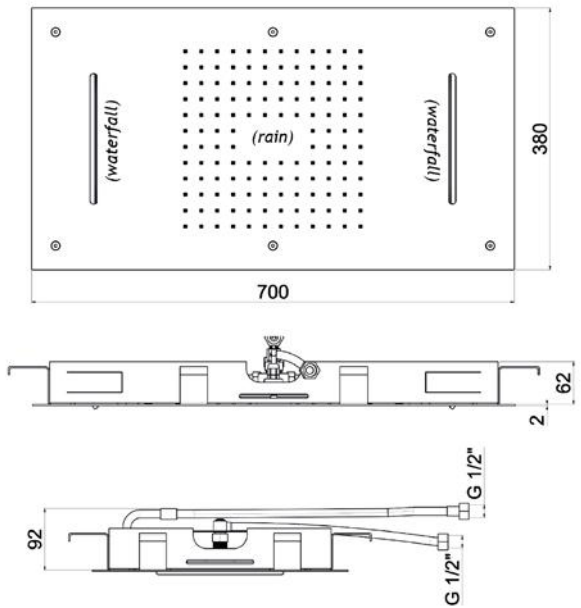

1966066

HP

Square triple flow
500mm x 500mm

Requires minimum 3 bar pressure
Comes with mounting frame
Rain @ 12.9 l/m
Waterfall @ 17.1 l/m
Spray mist @ 8.2 l/m
Requires shower valve with 3 outlets

Polished steel **£1769**

Special Finishes **£1860**