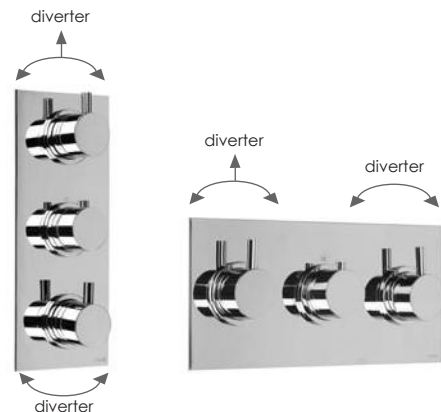

5 outlets

(HP)

600V35TH (vertical)

600L35TH (landscape)

3 control thermostatic valve - 5 outlets

With temperature override
Plate size 300mm x 140mm
3/4" Inlets

Chrome **£725**

Special Finishes **£1120**