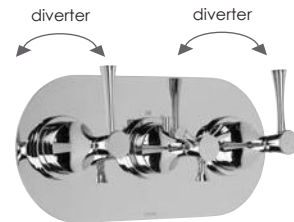

2 outlets
HP

Thermostatic valve - 2 outlets

With temperature override
Plate diameter 185mm
3/4" Inlets

Chrome £669

Special Finishes £950

600V32BHX (vertical) 600L32BHX (landscape)
600V32BHL (vertical) 600L32BHL (landscape)

2 outlets
LP

3 control thermostatic valve - 2 outlets

With temperature override
Plate size 300mm x 140mm
3/4" inlets

Chrome £803

Special Finishes £1199

600V33BHX (vertical) 600L33BHX (landscape)
600V33BHL (vertical) 600L33BHL (landscape)

3 outlets
HP

3 control thermostatic valve - 3 outlets

With temperature override
Plate size 300mm x 140mm
3/4" Inlets

Chrome £858

Special Finishes £1254

600V34BHX (vertical) 600L34BHX (landscape)
600V34BHL (vertical) 600L34BHL (landscape)