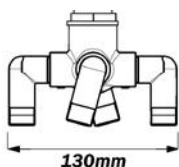

34840CL

HP

Deck diverter

2 x 1/2" inlets, 2 x 1/2" outlets
Diverter body requires footprint of 130mm
Height 52mm Base 57mm
Hole size 25mm

Chrome **£230**

Special
Finishes **£279**