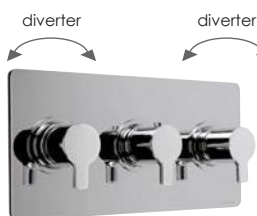

600V34CL (vertical)

600L34CL (landscape)

4 outlets

HP

3 control thermostatic valve - 4 outlets

With temperature override
Plate size 298mm x 150mm
3/4" Inlets

Chrome **£699**

Special Finishes **£1095**