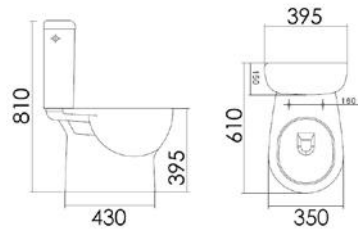

1160220040

Close coupled pan

Price **£128**

1161130040VD

Cistern c/w dual flush fittings

Price **£165**

4160410010

Soft close WC seat

Price **£112**

100118

Close coupled pan & seat complete

Price **£405**