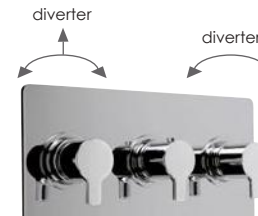

600V35CL (vertical)

600L35CL (landscape)

5 outlets

HP

3 control thermostatic valve - 5 outlets

With temperature override
Plate size 298mm x 150mm
3/4" Inlets

Chrome **£725**

Special Finishes **£1120**