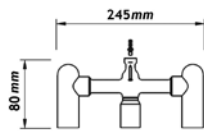

31110TX

3 hole wall basin mixer (long spout)
Waste not included
With installation manifold (245mm x 80mm)
Projection 210mm Base 57mm

Chrome **£594**

Special Finishes **£920**