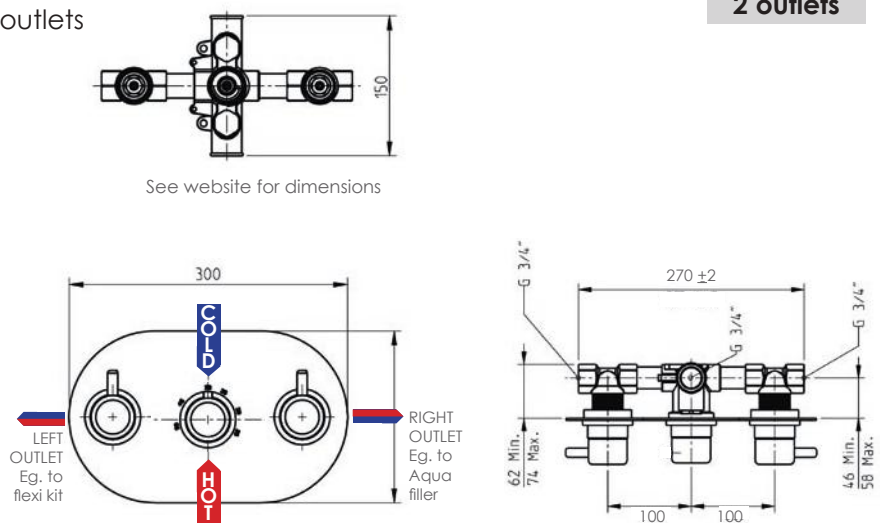

NB. When both left & right valves are operating at the same time this will affect the flow rate.
Right outlet runs at slightly higher temperature than left valve.