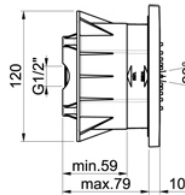

1966040

Concealed round body jet
Fully directional
Needs 79mm depth in wall
Face plate diameter 130mm

Chrome **£109**