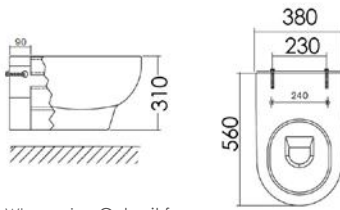

Block

** When using Geberit frame with this pan a connection kit 152.438.46.1 is required.