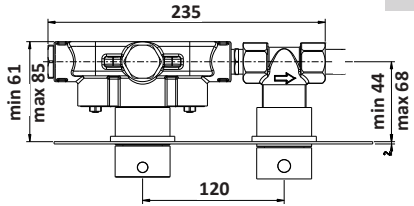

Technical Info

Slim landscape thermostatic shower valve - 1 outlet

(MP)

Right Control = on/off valve
Left Control = thermostat with temperature override

BAR	FLOW RATES
0.5	11
1	16
1.5	19
2	23
3	28

1 outlet