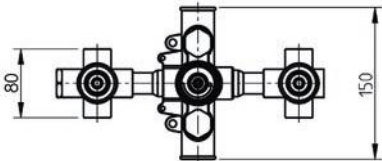

3 control landscape thermostatic valve - 5 outlets HP

Left Control = on/off and diverter combined
Lever upright = off
Lever anti clockwise = mixed water out of left outlet (medium flow) D
Lever clockwise = mixed water out of top outlet (high flow) V
Lever facing downwards = mixed water out of left outlet (low flow) D
NB: You cannot use any left outlets at same time

Middle Control = thermostat with temperature override

Right Control = on/off and diverter combined
Lever upright = off
Lever anti clockwise = mixed water out of left outlet (low flow) D
Lever clockwise = mixed water out of bottom outlet (high flow) V
NB: You cannot use both right outlets at same time

BAR	FLOW RATES		
	low flow outlet D	high flow outlet V	medium flow outlet D
1.5	10.7	18.2	16
2	12.3	21	18.6
3	15.5	25.7	22.9