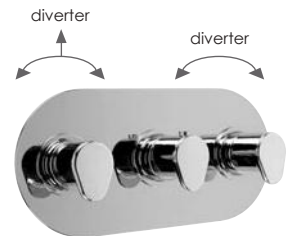

600L35VV (landscape)

5 outlets

(HP)

3 control thermostatic valve - 5 outlets

With temperature override
Plate size 300mm x 140mm
3/4" Inlets

Chrome **£725**

Special Finishes **£1120**

See pages 232-235
for technical details