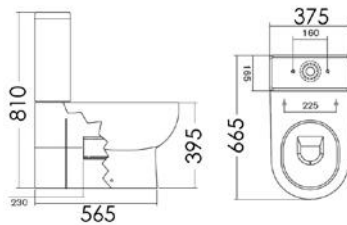

1170320040

Suspended WC pan
Support frame supplied by others

Price **£295**

4170410010

Soft close WC seat

Price **£125**

100115

Suspended pan & seat complete

Support frame supplied by others

Price **£420**

1170110040R

Back to wall pan

Price **£295**

4170410010

Soft close WC seat

Price **£125**

100114

Back to wall pan & seat complete

Price **£420**

1170230040R

Close coupled pan

Price **£385**

1171110040VD

Cistern c/w dual flush fittings

Price **£255**

4170410010

Soft close WC seat

Price **£125**

100113

Close coupled pan & seat complete

Price **£765**

1174110040

Suspended bidet

1 tap hole
Support frame supplied by others

Price **£309**

1174100040R

Back to wall bidet

1 tap hole

Price **£309**