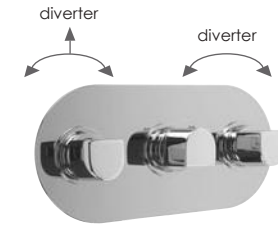

5 outlets

HP