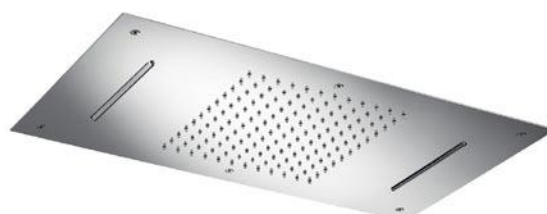

Polished steel **£3955**

(4-6 week delivery)

1966065

Chromotherapy rectangular 380mmx700mm dual flow head

Requires minimum 3 bar pressure
Comes with mounting frame
Rain @ 13.7 l/m
Waterfall @ 27.5 l/m
Requires shower valve with 2 outlets