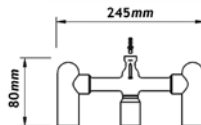

31110A1.U

31110AB.U

LP

3 hole wall basin mixer

Waste not included.
Adjustable length spout
With installation manifold (80mm x 245mm)
Projection: min 124mm, max 240mm

Chrome **£638**

Special Finishes **£870**