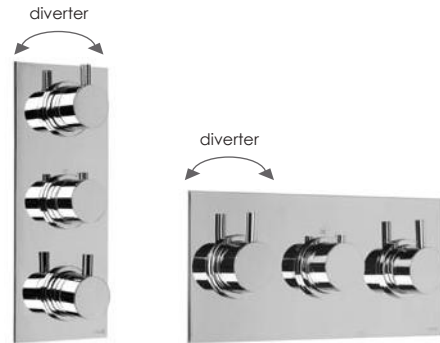

3 outlets

(HP)

600V33TH (vertical)

600L33TH (landscape)

3 control thermostatic valve - 3 outlets

With temperature override
Plate size 300mm x 140mm
3/4" Inlets

Chrome **£599**

Special Finishes **£999**