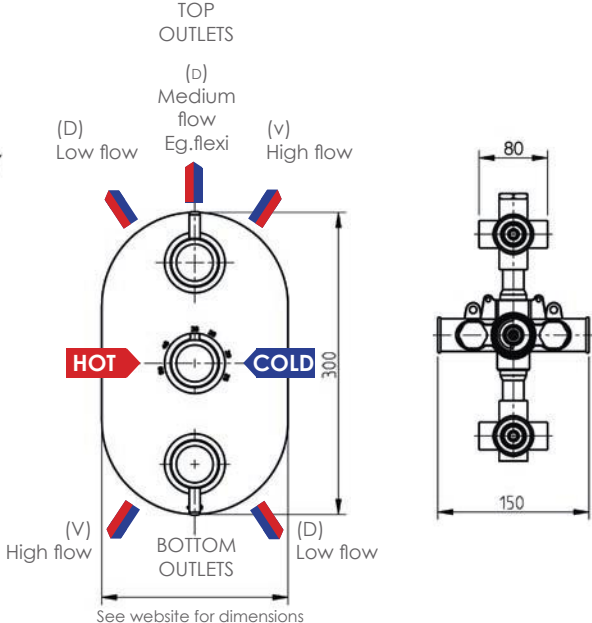

5 outlets

3 control thermostatic valve - 5 outlets HP

Top Control = on/off and diverter combined
Lever upright = off
Lever anti clockwise = mixed water out of top outlet (medium flow) D
Lever clockwise = mixed water out of right outlet (high flow) V
Lever facing downwards = mixed water out of left outlet (low flow) D
NB: You cannot use any top outlets at same time

Middle Control = thermostat with temperature override

Bottom Control = on/off and diverter combined
Lever facing downwards = off
Lever anti clockwise = mixed water out of right outlet (low flow) D
Lever clockwise = mixed water out of right outlet (high flow) V
NB: You cannot use both bottom outlets at same time

BAR	FLOW RATES		
	low flow outlet D	high flow outlet V	medium flow outlet D
1.5	10.7	18.2	16
2	12.3	21	18.6
3	15.5	25.7	22.9

5 outlets

3 control landscape thermostatic valve - 5 outlets HP

Left Control = on/off and diverter combined
Lever upright = off
Lever anti clockwise = mixed water out of left outlet (medium flow) D
Lever clockwise = mixed water out of top outlet (high flow) V
Lever facing downwards = mixed water out of left outlet (low flow) D
NB: You cannot use any left outlets at same time

Middle Control = thermostat with temperature override

Right Control = on/off and diverter combined
Lever upright = off
Lever anti clockwise = mixed water out of left outlet (low flow) D
Lever clockwise = mixed water out of bottom outlet (high flow) V
NB: You cannot use both right outlets at same time

BAR	FLOW RATES		
	low flow outlet D	high flow outlet V	medium flow outlet D
1.5	10.7	18.2	16
2	12.3	21	18.6
3	15.5	25.7	22.9