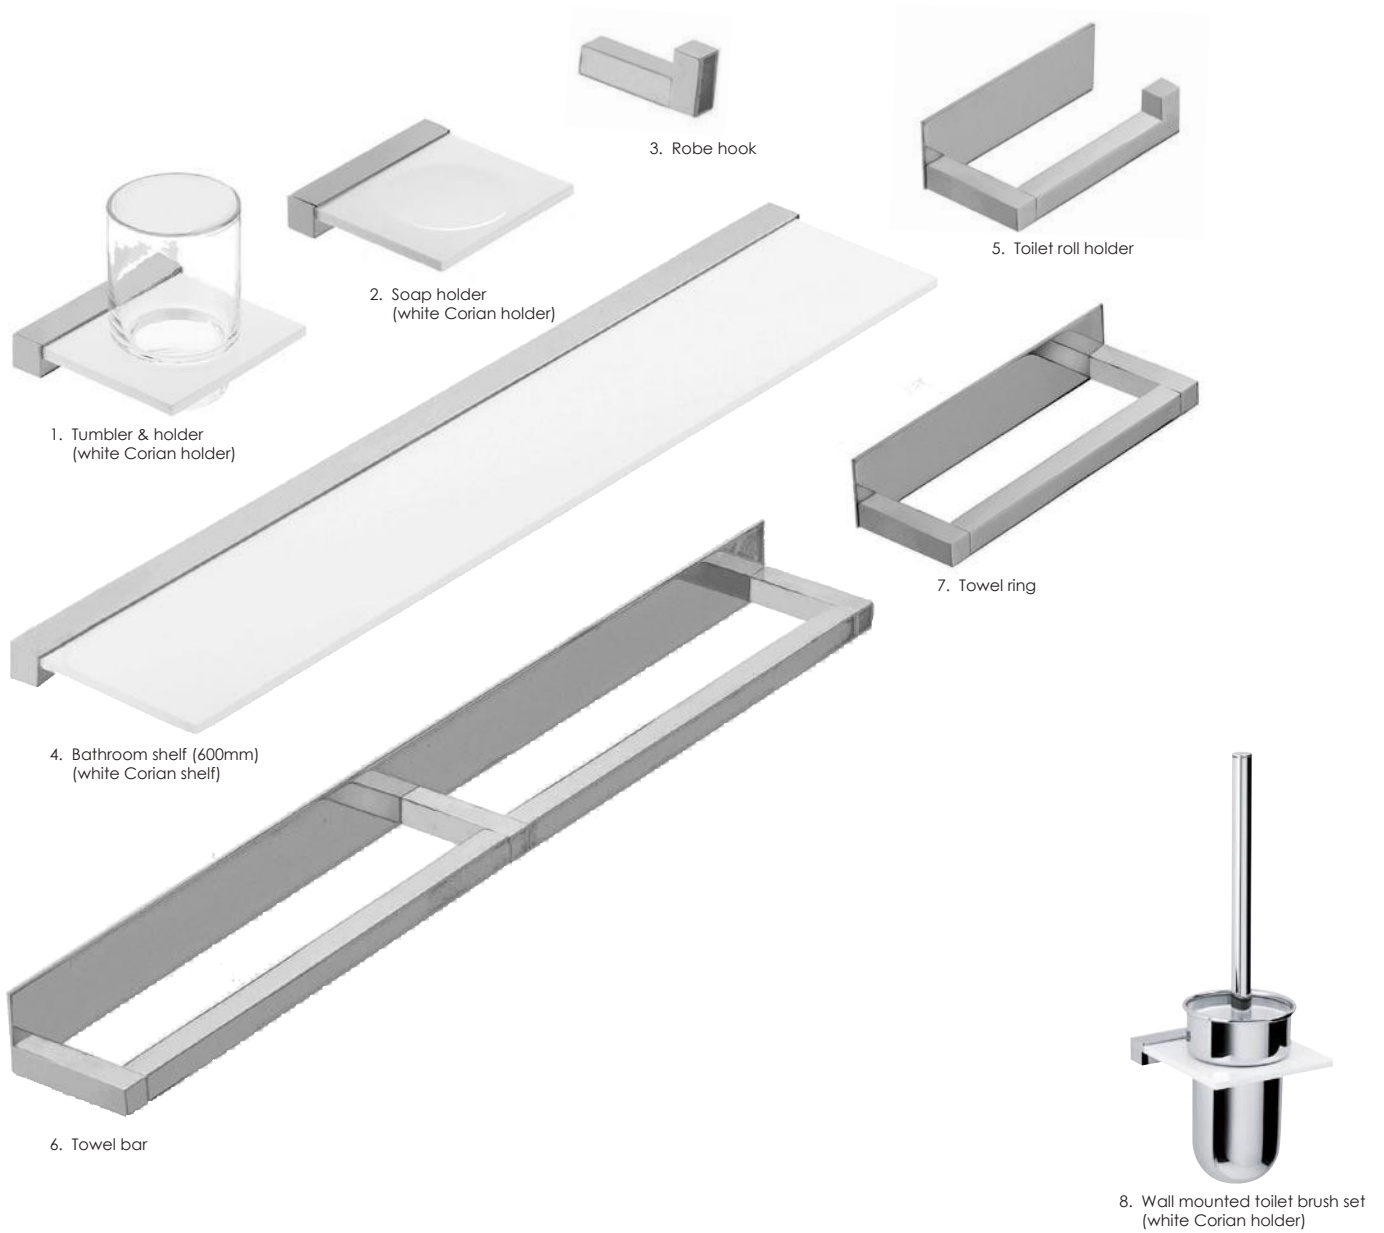

AS160 accessories

	Code	Chrome	Special Finish
1. Tumbler & holder	12920TB	£109	£195
2. Soap holder	12931TB	£86	£162
3. Robe hook	12201TB	£34	£109
4. Bathroom shelf (600mm)	12600TB	£246	£350
5. Toilet roll holder	12910TB	£99	£214
6. Towel bar (450mm)	12411TB	£144	£303
Towel bar (600mm)	12412TB	£221	£423
7. Towel ring (200mm)	12490TB	£94	£218
8. Wall toilet brush set	12962TB	£161	£285