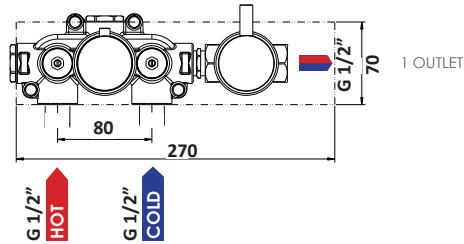

Slim landscape thermostatic shower valve - 2 outlets

(HP)

Right Control = on/off and diverter combined
Lever upright = off
Lever anti clockwise = mixed water out of top outlet (low flow) D
Lever clockwise = mixed water out of bottom outlet (high flow) V
NB: You cannot use both outlets at same time

Left Control = thermostat with temperature override

BAR	FLOW RATES	
	left outlet D	right outlet V
1.5	14	14.8
2	16.5	17
3	20	21.5