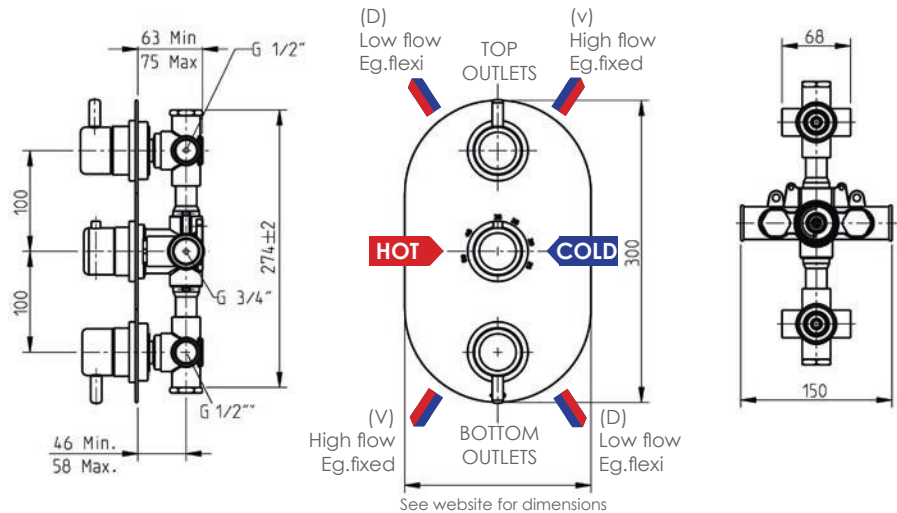

Technical Info

4 outlets

3 control thermostatic valve - 4 outlets (HP)

Top Control = on/off and diverter combined
Lever upright = off
Lever anti clockwise = mixed water out of left outlet (low flow) D
Lever clockwise = mixed water out of right outlet (high flow) V
NB: You cannot use both top outlets at same time

Middle Control = thermostat with temperature override

Bottom Control = on/off and diverter combined
Lever upright = off
Lever anti clockwise = mixed water out of right outlet (low flow) D
Lever clockwise = mixed water out of right outlet (high flow) V
NB: You cannot use both bottom outlets at same time

BAR	FLOW RATES	
	low flow outlet D	high flow outlet V
1.5	10.7	18.2
2	12.3	21
3	15.5	25.7

4 outlets

3 control landscape thermostatic valve - 4 outlets (HP)

Left Control = on/off and diverter combined
Lever upright = off
Lever anti clockwise = mixed water out of bottom outlet (low flow) D
Lever clockwise = mixed water out of top outlet (high flow) V
NB: You cannot use both left outlets at same time

Middle Control = thermostat with temperature override

Right Control = on/off and diverter combined
Lever upright = off
Lever anti clockwise = mixed water out of top outlet (low flow) D
Lever clockwise = mixed water out of bottom outlet (high flow) V
NB: You cannot use both right outlets at same time

BAR	FLOW RATES	
	low flow outlet D	high flow outlet V
1.5	10.7	18.2
2	12.3	21
3	15.5	25.7