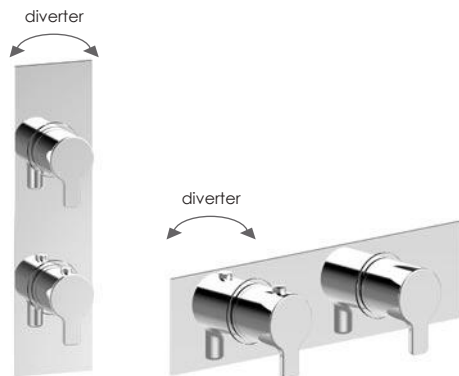

60NV60CL (vertical)
60NL60CL (landscape)

2 outlets
HP

Thermostatic valve - 2 outlets

With temperature override
Plate size 270mm x 70mm
2x1/2" Inlets, 2x1/2" outlets

Chrome **£517**

Special Finishes **£799**