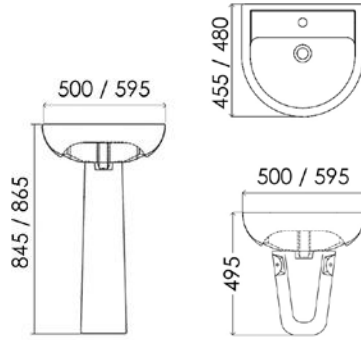

Optima

1163500040

Washbasin 500mm
1 tap hole

Price **£123**

1163100040

Washbasin 595mm
1 tap hole

Price **£129**

1152000040

Pedestal

Price **£64**

1162100040

Semi-Pedestal

Price **£67**