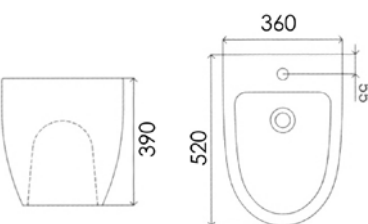

1184100040

Back to wall bidet

1 tap hole

Price **£309**