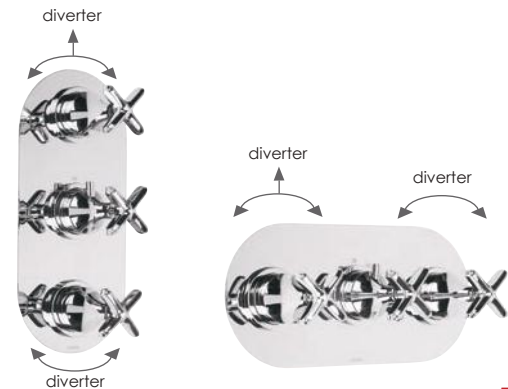

HP

600V34HX (vertical)

600L34HX (landscape)

3 control thermostatic valve - 4 outlets

With temperature override
Plate size 300mm x 140mm
3/4" Inlets

Chrome **£923**

Special Finishes **£1319**

5 outlets