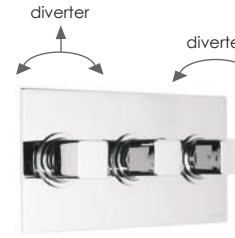

5 outlets

HP

600V35CU (vertical)

600L35CU (landscape)

3 control thermostatic valve - 5 outlets

With temperature override
Plate size 300mm x 140mm
3/4" Inlets

Chrome **£725**

Special Finishes **£1120**