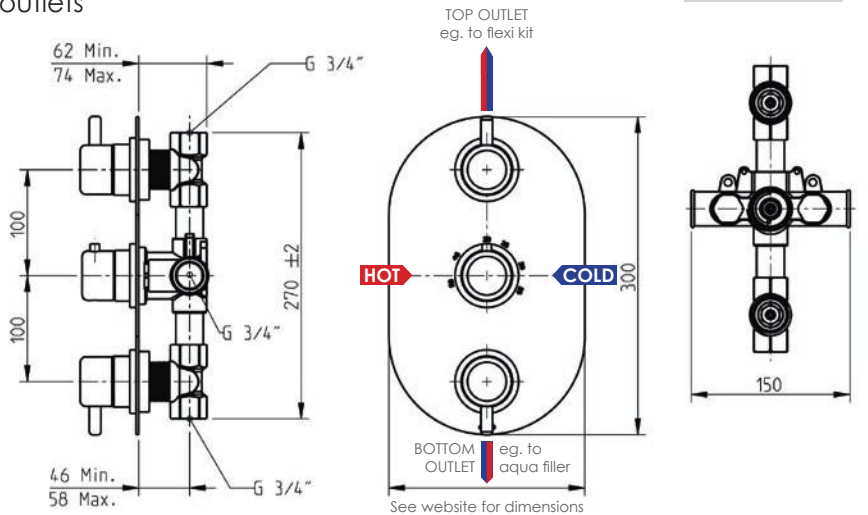

NB. When both top & bottom valves are operating at the same time this will affect the flow rate.
Bottom outlet runs at slightly higher temperature than top valve.

3 control landscape shower valve - 2 outlets

LP

Left Control = on/off valve
Right Control = on/off valve
Middle Control = thermostat with temperature override

BAR	FLOW RATES	
	left outlet	right outlet
0.2	11.3	11.3
0.5	17.8	17.8
1	25.5	25.5
1.5	31.3	31.3
2	37	37
3	47	47