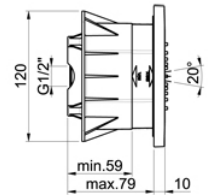

1966041

Concealed square body jet
Fully directional
Needs 79mm depth in wall
Face plate 124mm x 124mm

Chrome **£109**