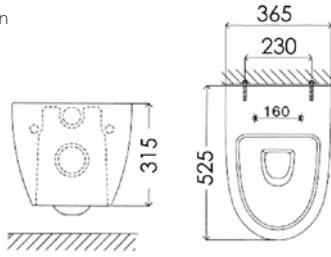

Chrome **£46**

Special Finishes **£90**

018C

Telescopic bottle trap

Chrome **£79**

Special Finishes **£175**

A1

* short projection