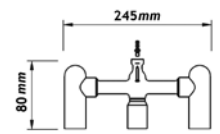

31111TX

3 hole wall basin mixer (short spout)
Waste not included
With installation manifold (245mm x 80mm)
Projection 150mm Base 57mm

Chrome **£583**

Special Finishes **£905**

31010TX.U

Mono bidet mixer
Waste not included
Height 120mm Projection 106mm Base 57mm