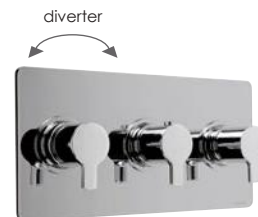

600V33CL (vertical)

600L33CL (landscape)

3 outlets

HP

3 control thermostatic valve - 3 outlets

With temperature override
Plate size 298mm x 150mm
3/4" Inlets

Chrome **£599**

Special Finishes **£999**