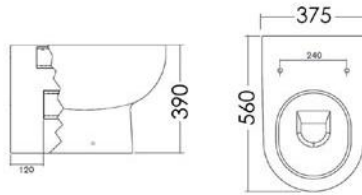

1170320040

Suspended WC pan
Support frame supplied by others

Price **£295**

4170410010

Soft close WC seat

Price **£125**

100115

Suspended pan & seat complete

Support frame supplied by others

Price **£420**

1170110040R

Back to wall pan

Price **£295**

4170410010

Soft close WC seat

Price **£125**

100114

Back to wall pan & seat complete

Price **£420**

1170230040R

Close coupled pan

Price **£385**

1171110040VD

Cistern c/w dual flush fittings

Price **£255**

4170410010

Soft close WC seat

Price **£125**

100113

Close coupled pan & seat complete

Price **£765**

1174110040

Suspended bidet

1 tap hole
Support frame supplied by others

Price **£309**

1174100040R

Back to wall bidet

1 tap hole

Price **£309**