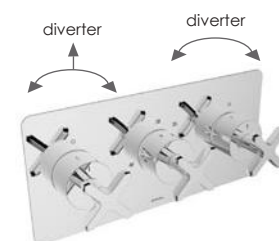

(HP)

600V35TX (vertical)

600L35TX (landscape)

3 control thermostatic valve - 5 outlets

With temperature override
Plate size 300mm x 140mm
3/4" Inlets

Chrome **£809**

Special Finishes **£1205**

See pages 232-235
for technical details