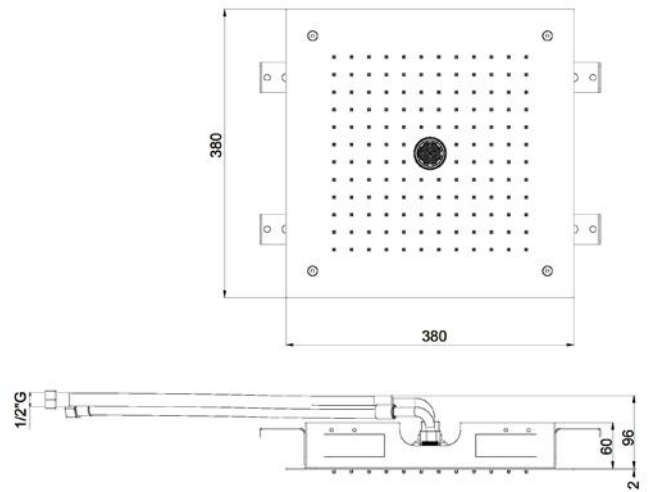

(4-6 week delivery)

1966075

Square dual flow
500mm x 500mm

Requires minimum 3 bar pressure
Comes with mounting frame
Rain @ 12.5 l/m
Cascading Rainfall (3 positions) @ 16.9 l/m
Requires shower valve with 2 outlets

Polished steel **£1600**

Special Finishes **£1855**