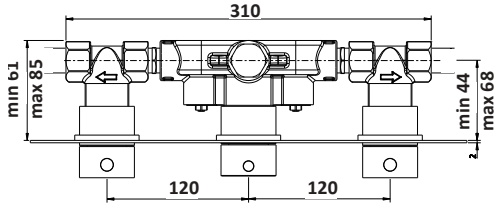

Technical Info

Slim landscape thermostatic shower valve - 1 outlet

(MP)

Right Control = on/off valve
Left Control = thermostat with temperature override

BAR	FLOW RATES
0.5	11
1	16
1.5	19
2	23
3	28

1 outlet

Slim landscape thermostatic shower valve - 2 outlets

(HP)

Right Control = on/off and diverter combined
Lever upright = off
Lever anti clockwise = mixed water out of top outlet (low flow) D
Lever clockwise = mixed water out of bottom outlet (high flow) V
NB: You cannot use both outlets at same time

Left Control = thermostat with temperature override

BAR	FLOW RATES	
	left outlet D	right outlet V
1.5	14	14.8
2	16.5	17
3	20	21.5

2 outlets

3 control Slim landscape thermostatic shower valve - 2 outlets (MP)

Left Control = on/off valve
Right Control = on/off valve
Middle Control = thermostat with temperature override

BAR	FLOW RATES	
	top outlet	bottom outlet
0.5	11	11
1	16	16
1.5	19	19
2	23	23
3	28	28

2 outlets

NB. When both left & right valves are operating at the same time this will affect the flow rate.
Right outlet runs at slightly higher temperature than left valve.