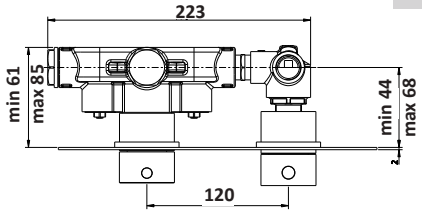

Technical Info

Slim landscape thermostatic shower valve - 1 outlet

(MP)

Right Control = on/off valve
Left Control = thermostat with temperature override

BAR	FLOW RATES
0.5	11
1	16
1.5	19
2	23
3	28

1 outlet

Slim landscape thermostatic shower valve - 2 outlets

(HP)

Right Control = on/off and diverter combined
Lever upright = off
Lever anti clockwise = mixed water out of top outlet (low flow) D
Lever clockwise = mixed water out of bottom outlet (high flow) V
NB: You cannot use both outlets at same time

Left Control = thermostat with temperature override

BAR	FLOW RATES	
	left outlet D	right outlet V
1.5	14	14.8
2	16.5	17
3	20	21.5

2 outlets

3 control Slim landscape thermostatic shower valve - 2 outlets (MP)

Left Control = on/off valve
Right Control = on/off valve
Middle Control = thermostat with temperature override

BAR	FLOW RATES	
	top outlet	bottom outlet
0.5	11	11
1	16	16
1.5	19	19
2	23	23
3	28	28

2 outlets

NB. When both left & right valves are operating at the same time this will affect the flow rate.
Right outlet runs at slightly higher temperature than left valve.