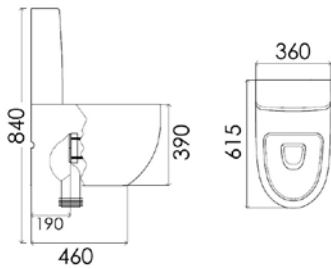

1180230040R

Close coupled pan

Price **£385**

118110040C

Cistern c/w dual flush fittings

Price **£255**

4180410010

Soft close WC seat

Price **£125**

100201

Close coupled pan & seat complete

Price **£765**