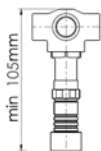

TH400

31450T4.U

HP

5 hole deck bath mixer

Spout Height 159mm Projection 205mm
Base 60mm

Chrome **£1459**

32217T4K.L (left hand)
32217T4K.R (right hand)

32217T4.L (left hand)
32217T4.R (right hand)

3/4" wall stop valve
Projection 43mm
Base 50mm

LP

Chrome **£149**

Special Finishes **£255**

33301T4

HP

1/2" bath wall spout

Projection 184mm Base 60mm

Chrome **£190**

Special Finishes **£315**

2 outlets

2 outlets

34841T4K

34841T4

HP

Wall diverter with stop
1 x 1/2" inlet, 2 x 1/2" outlets
Base 50mm Projection 43mm

Chrome **£193**

Special Finishes **£309**

600020T4

LP

Concealed thermostatic mixer
No stop valve

Plate diameter 165mm Projection 84mm
Comes with blanking plug
3/4" inlet

Chrome **£425**

Special Finishes **£575**