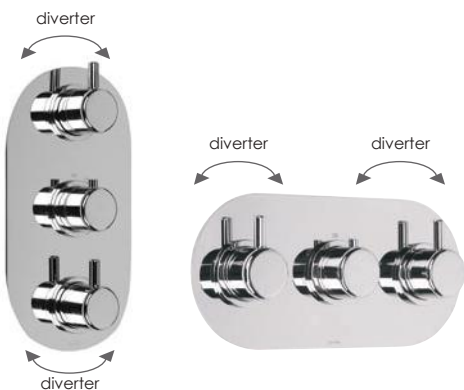

4 outlets

(HP)

600V34SE (vertical)

600L34SE (landscape)

3 control thermostatic valve - 4 outlets

With temperature override
Plate size 300mm x 140mm
3/4" Inlets

Chrome **£699**

Special Finishes **£1095**