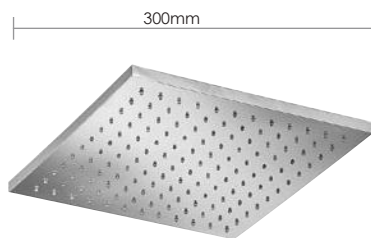

Special Finishes **£344**

185

Streamline Square 300mm

Brass head with rub clean nozzles
Includes swivel ball joint

Chrome **£445**

Special Finishes **£665**

215

Classic 217mm