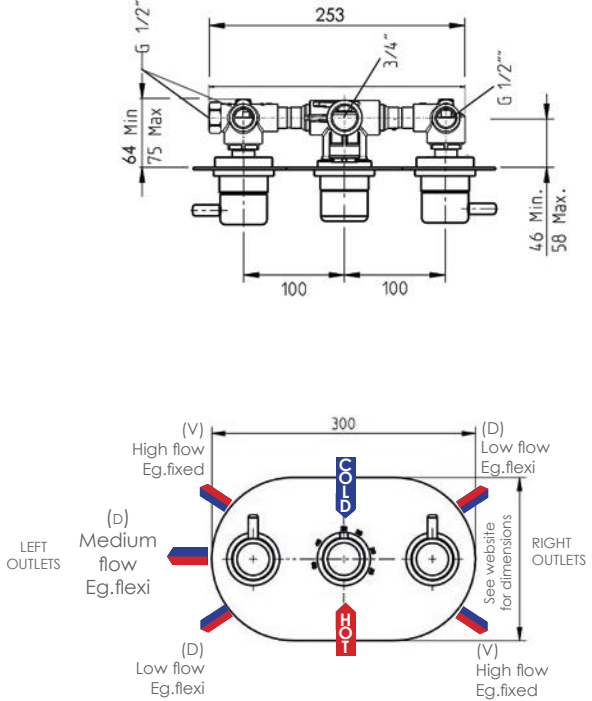

3 control landscape thermostatic valve - 5 outlets HP

Left Control = on/off and diverter combined
Lever upright = off
Lever anti clockwise = mixed water out of left outlet (medium flow) D
Lever clockwise = mixed water out of top outlet (high flow) V
Lever facing downwards = mixed water out of left outlet (low flow) D
NB: You cannot use any left outlets at same time

Middle Control = thermostat with temperature override

Right Control = on/off and diverter combined
Lever upright = off
Lever anti clockwise = mixed water out of left outlet (low flow) D
Lever clockwise = mixed water out of bottom outlet (high flow) V
NB: You cannot use both right outlets at same time

BAR	FLOW RATES		
	low flow outlet D	high flow outlet V	medium flow outlet D
1.5	10.7	18.2	16
2	12.3	21	18.6
3	15.5	25.7	22.9