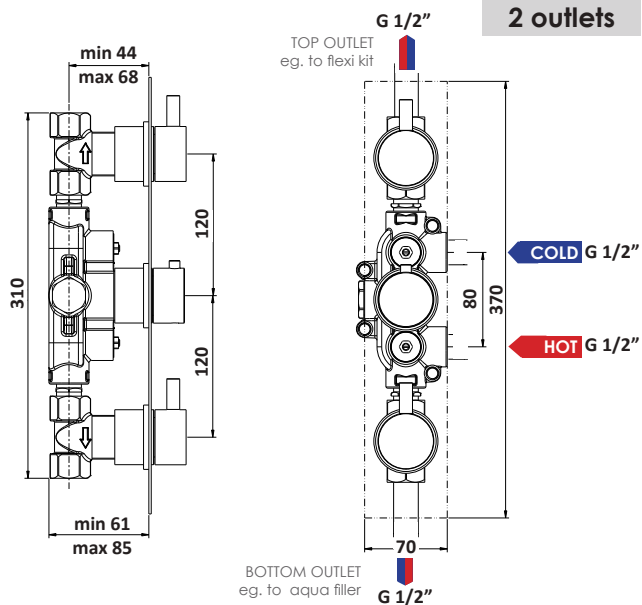

2 outlets

3 control Slim thermostatic shower valve - 2 outlets

(MP)

Top Control = on/off valve
Bottom Control = on/off valve
Middle Control = thermostat with temperature override

BAR	FLOW RATES	
	top outlet	bottom outlet
0.5	11	11
1	16	16
1.5	19	19
2	23	23
3	28	28

NB. When both top & bottom valves are operating at the same time this will affect the flow rate.
Bottom outlet runs at slightly higher temperature than top valve.