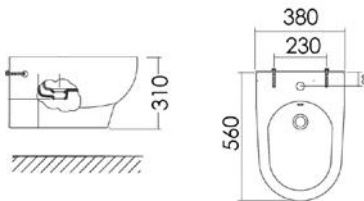

1170320040

Suspended WC pan
Support frame supplied by others

Price **£295**

4170410010

Soft close WC seat

Price **£125**

100115

Suspended pan & seat complete

Support frame supplied by others

Price **£420**

1170110040R

Back to wall pan

Price **£295**

4170410010

Soft close WC seat

Price **£125**

100114

Back to wall pan & seat complete

Price **£420**

1170230040R

Close coupled pan

Price **£385**

1171110040VD

Cistern c/w dual flush fittings

Price **£255**

4170410010

Soft close WC seat

Price **£125**

100113

Close coupled pan & seat complete

Price **£765**

1174110040

Suspended bidet

1 tap hole
Support frame supplied by others

Price **£309**

1174100040R

Back to wall bidet

1 tap hole

Price **£309**