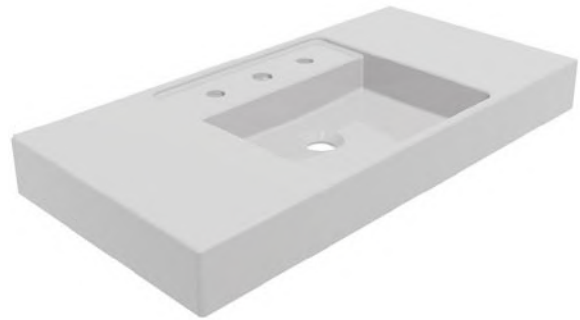

F2 full size 840mm

1738220040 (3 tap hole)
1738200040 (1 tap hole)
1738290040 (no tap hole)

No overflow
Height 100mm Width 840mm Depth 420mm

£369