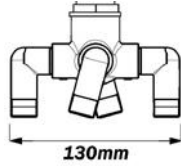

34840VV

HP

Deck diverter

2 x 1/2" inlets, 2 x 1/2" outlets
Diverter body requires footprint of 130mm
Height 52mm Base 60mm
Hole size 25mm

Chrome **£219**

Special Finishes **£260**