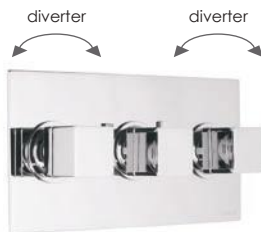

600V34SQ (vertical)

600L34SQ (landscape)

4 outlets

(HP)

3 control thermostatic valve
- 4 outlets

With temperature override
Plate size 298mm x 150mm
3/4" Inlets

Chrome **£824**

Special Finishes **£1220**