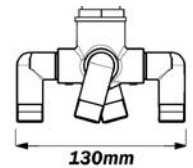

34840CU

HP

Deck diverter

2 x 1/2" inlets, 2 x 1/2" outlets
Diverter body requires footprint of 130mm
Height 52mm Base 57mm
Hole size 25mm

Chrome **£245**

Special Finishes **£305**