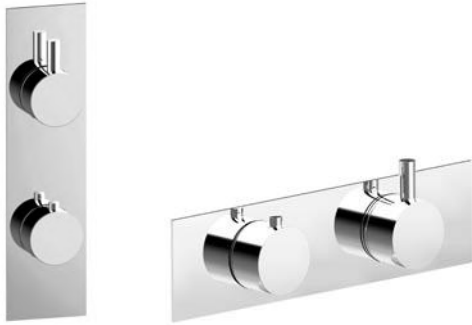

Slim showers

60NV21TH (vertical)
60NL21TH (landscape)

1 outlet
MP

Thermostatic valve - 1 outlet

With temperature override
Plate size 270mm x 70mm
2 x 1/2" inlets, 1x1/2" outlet

Chrome **£479**

Special Finishes **£760**