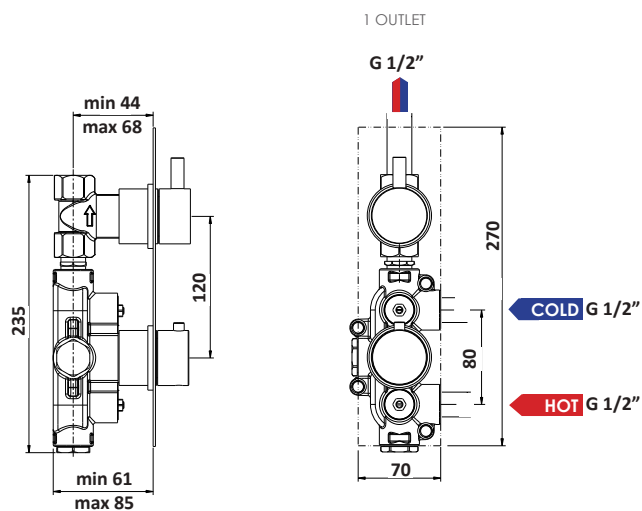

Technical Info

1 outlet

Slim thermostatic shower valve - 1 outlet

(MP)

Top Control = on/off valve
Bottom Control = thermostat with temperature override

BAR	FLOW RATES
0.5	11
1	16
1.5	19
2	23
3	28

2 outlets

Slim thermostatic shower valve - 2 outlets

(HP)

Top Control = on/off and diverter combined
Lever upright = off
Lever anti clockwise = mixed water out of left outlet (low flow) D
Lever clockwise = mixed water out of right outlet (high flow) V
NB: You cannot use both outlets at same time

Bottom Control = thermostat with temperature override

BAR	FLOW RATES	
	left outlet D	right outlet V
1.5	14	14.8
2	16.5	17
3	20	21.5