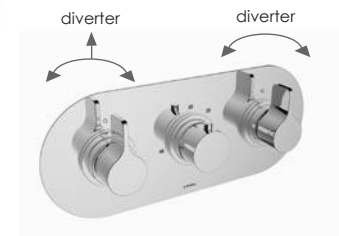

4
outlets

HP

600V34T2 (vertical)

600L34T2 (landscape)

**3 control thermostatic valve
- 4 outlets**

With temperature override
Plate size 340mm x 140mm
3/4" Inlets

Chrome **£770**

Special
Finishes **£1166**