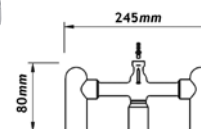

31110TH.U

3 hole wall basin mixer

Waste not included
Adjustable length spout
With installation manifold (80mm x 245mm)
Projection min 100mm max 200mm

Chrome **£325**

Special Finishes **£525**