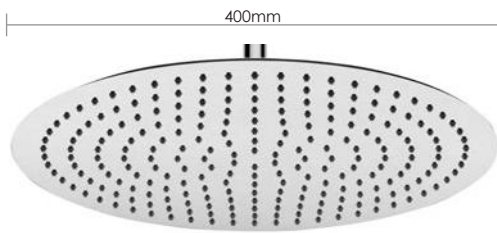

Specialist drench head & arms

207

Ultra Slim round 400mm head only

Brass head with rub clean nozzles
Includes swivel ball joint

Chrome **£370**