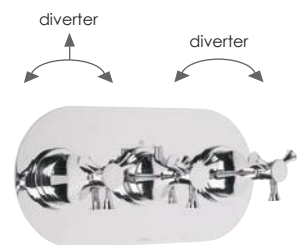

600V35BHX (vertical) 600L35BHX (landscape)

5 outlets
HP

3 control thermostatic valve - 5 outlets Available in Cross handle only

With temperature override
Plate size 300mm x 140mm
3/4" Inlets

Chrome £962

Special Finishes £1359