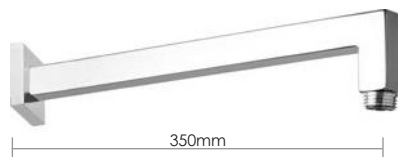

Special Finishes **£156**

0012

450mm square fixed wall arm

Includes wall escutcheon 23mm drop

Chrome **£115**

Special Finishes **£188**

184

350mm square fixed wall arm