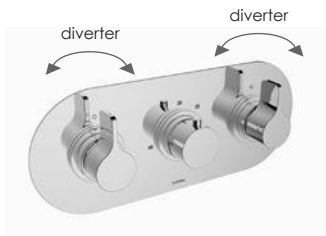

3
outlets

HP

600V33T2 (vertical)

600L33T2 (landscape)

**3 control thermostatic valve
- 3 outlets**

With temperature override
Plate size 340mm x 140mm
3/4" Inlets

Chrome **£599**

Special
Finishes **£999**