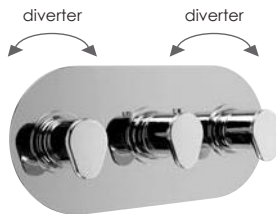

600L34VV (landscape)

4 outlets

(HP)

3 control thermostatic valve - 4 outlets

With temperature override
Plate size 300mm x 140mm
3/4" Inlets

Chrome **£699**

Special Finishes **£1095**

600V35VV (vertical)