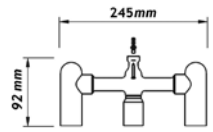

31003MW.U

(LP)

Mono basin mixer
Includes pop-up waste
Height 109mm Projection 125mm Base 55mm

Chrome **£389**

Special Finishes **£595**