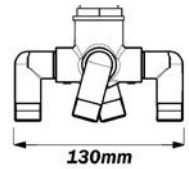

34840SQ

Deck diverter

2 x 1/2" inlets, 2 x 1/2" outlets
Diverter body requires footprint of 130mm
Height 59mm Base 57mm
Hole size 25mm

Chrome **£251**

Special Finishes **£375**