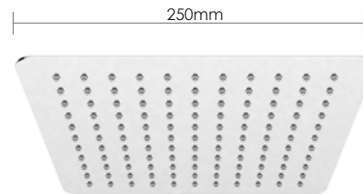

227

Ultra Slim Round 200mm

Brass head with rub clean nozzles
Includes swivel ball joint

Chrome **£140**

203

Ultra Slim Round 250mm

Brass head with rub clean nozzles
Includes swivel ball joint

Chrome **£170**