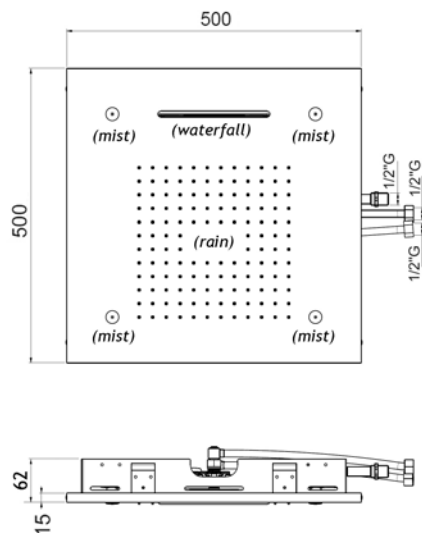

Polished steel **£1769**

Special Finishes **£1860**

Concealed shower heads

(4-6 week delivery)

1966073

Square dual flow 3
80mm x 380mm

Comes with mounting frame
Requires minimum 3 bar pressure
Rain @ 12.5 l/m
Laminar @ 20.78 l/m
Requires shower valve with 2 outlets