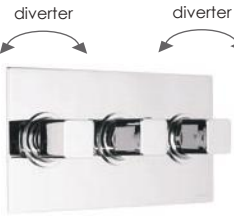

4 outlets

HP

600V34CU (vertical)

600L34CU (landscape)

3 control thermostatic valve - 4 outlets

With temperature override
Plate size 300mm x 140mm
3/4" Inlets

Chrome **£699**

Special Finishes **£1095**