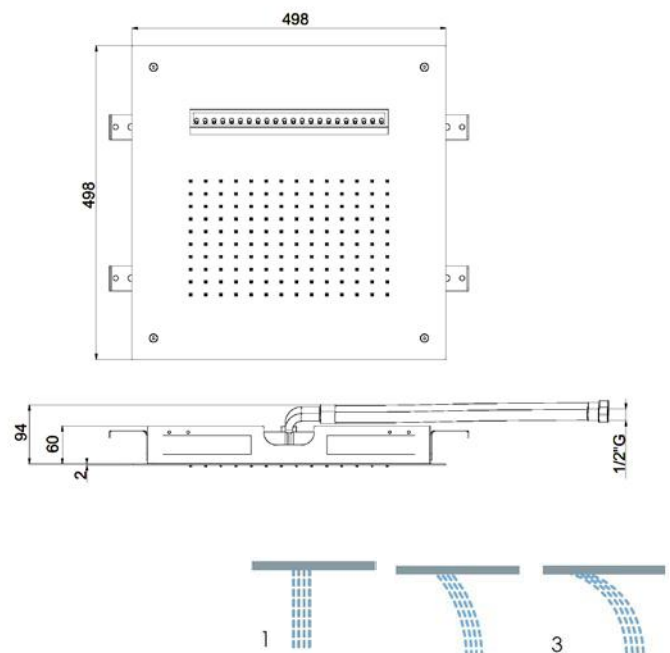

Concealed shower heads

(4-6 week delivery)

1966073

Square dual flow 3
80mm x 380mm

Comes with mounting frame
Requires minimum 3 bar pressure
Rain @ 12.5 l/m
Laminar @ 20.78 l/m
Requires shower valve with 2 outlets

Polished steel **£1500**

Special Finishes **£1740**

(4-6 week delivery)

1966075

Square dual flow
500mm x 500mm

Requires minimum 3 bar pressure
Comes with mounting frame
Rain @ 12.5 l/m
Cascading Rainfall (3 positions) @ 16.9 l/m
Requires shower valve with 2 outlets

Polished steel **£1600**

Special Finishes **£1855**