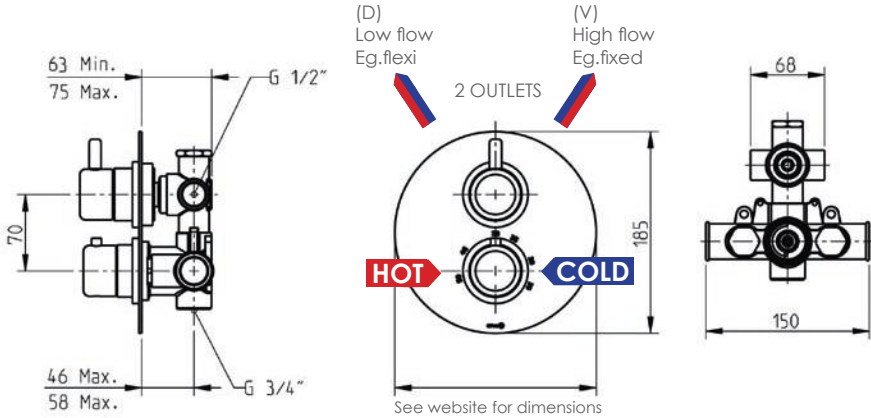

2 outlets

Thermostatic valve - 2 outlets

HP

Top Control = on/off and diverter combined
Lever upright = off
Lever anti clockwise = mixed water out of left outlet (low flow) D
Lever clockwise = mixed water out of right outlet (high flow) V
NB: You cannot use both outlets at same time

Bottom Control = thermostat with temperature override

BAR	FLOW RATES	
	left outlet D	right outlet V
1.5	10.7	18.2
2	12.3	21
3	15.5	25.7

3 control thermostatic valve - 3 outlets

HP

Top Control = on/off and diverter combined
Lever upright = off
Lever anti clockwise = mixed water out of left outlet (low flow) D
Lever clockwise = mixed water out of right outlet (high flow) V
NB: You cannot use both top outlets at same time

Middle Control = thermostat with temperature override

Bottom Control = on/off valve

BAR	FLOW RATES		
	Top low flow outlet D	Top high flow outlet V	Bottom outlet
1.5	10.7	18.2	31.3
2	12.3	21	37
3	15.5	25.7	47