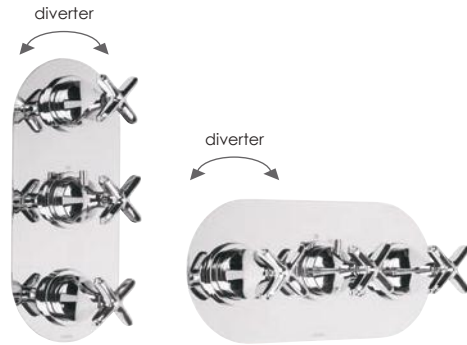

LP

600V32HX (vertical)

600L32HX (landscape)

3 control thermostatic valve - 2 outlets

With temperature override
Plate size 300mm x 140mm
3/4" inlets

Chrome **£803**

Special Finishes **£1199**

3 outlets