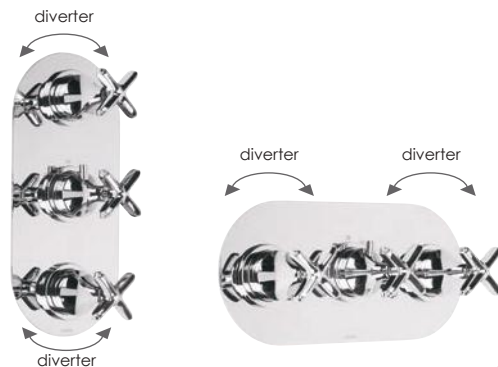

HP

600V33HX (vertical)

600L33HX (landscape)

3 control thermostatic valve - 3 outlets

With temperature override
Plate size 300mm x 140mm
3/4" Inlets

Chrome **£869**

Special Finishes **£1265**

4 outlets