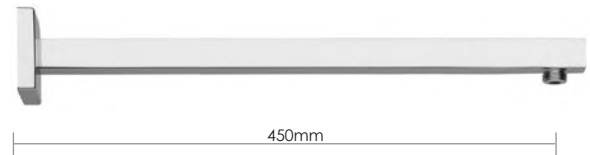

0012

450mm square fixed wall arm

Includes wall escutcheon 23mm drop

Chrome **£115**

Special Finishes **£188**