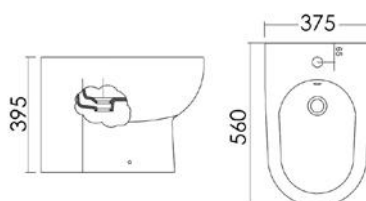

1170320040

Suspended WC pan
Support frame supplied by others

Price **£295**

4170410010

Soft close WC seat

Price **£125**

100115

Suspended pan & seat complete

Support frame supplied by others

Price **£420**

1170110040R

Back to wall pan

Price **£295**

4170410010

Soft close WC seat

Price **£125**

100114

Back to wall pan & seat complete

Price **£420**

1170230040R

Close coupled pan

Price **£385**

1171110040VD

Cistern c/w dual flush fittings

Price **£255**

4170410010

Soft close WC seat

Price **£125**

100113

Close coupled pan & seat complete

Price **£765**

1174110040

Suspended bidet

1 tap hole
Support frame supplied by others

Price **£309**

1174100040R

Back to wall bidet

1 tap hole

Price **£309**