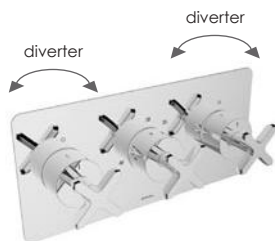

(HP)

600V34TX (vertical)

600L34TX (landscape)

3 control thermostatic valve - 4 outlets

With temperature override
Plate size 300mm x 140mm
3/4" Inlets

Chrome **£770**

Special Finishes **£1166**

5 outlets