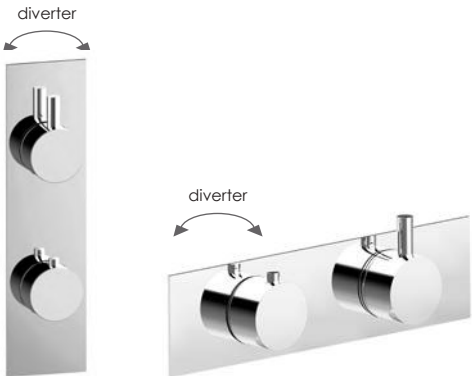

60NV21CL (vertical)
60NL21CL (landscape)

1 outlet
MP

Thermostatic valve - 1 outlet

With temperature override
Plate size 270mm x 70mm
1x1/2" Inlet, 1x1/2" outlet

Chrome **£479**

Special Finishes **£760**

60NV60TH (vertical)
60NL60TH (landscape)