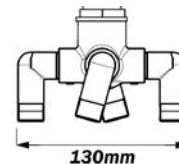

Special Finishes **£315**

Emmie

34842EM

HP

Wall diverter

2 x 1/2" inlets, 2 x 1/2" outlets
Includes blanking plug for when one inlet only is required.
Plate diameter 100mm

Chrome **£250**

Special Finishes **£355**