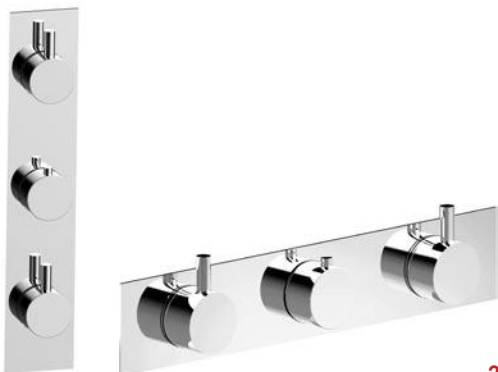

60NV32TH (vertical)
60NL32TH (landscape)

2 outlets
MP

3 control thermostatic valve - 2 outlets

With temperature override
Plate size 370mm x 70mm
2x1/2" inlets, 2x1/2" outlets

Chrome **£635**

Special Finishes **£999**