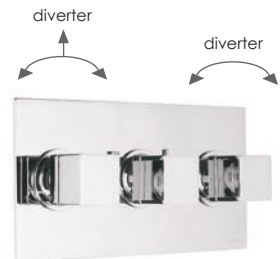

5 outlets

(HP)

600V35SQ (vertical)

600L35SQ (landscape)

3 control thermostatic valve
- 5 outlets

With temperature override
Plate size 298mm x 150mm
3/4" Inlets

Chrome **£863**

Special Finishes **£1259**