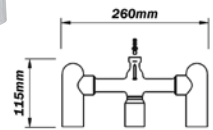

31202TH

3 hole wall bath mixer

Adjustable length spout
With installation manifold (115mm x 260mm)
Projection min 150mm Max 250mm
Base 60mm

LP

Chrome **£520**

Special Finishes **£756**