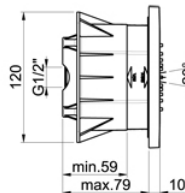

1966043

Concealed squoval body jet
Fully directional
Needs 79mm depth in wall
Face plate 124mm x 124mm

Chrome **£109**