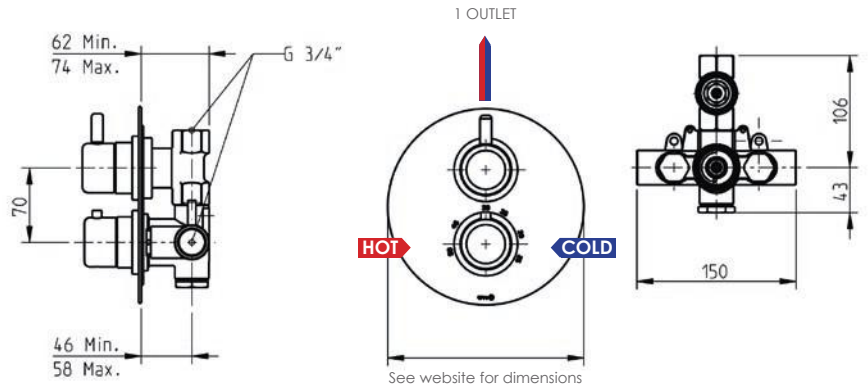

Technical Info

1 outlet

Thermostatic shower valve - 1 outlet

LP

Top Control = on/off valve
Bottom Control = thermostat with temperature override

BAR	FLOW RATES
0.2	11.3
0.5	17.8
1	25.5
1.5	31.3
2	37
3	47

3 control thermostatic shower valve - 2 outlets

LP

Top Control = on/off valve
Bottom Control = on/off valve
Middle Control = thermostat with temperature override

BAR	FLOW RATES	
	top outlet	bottom outlet
0.2	11.3	11.3
0.5	17.8	17.8
1	25.5	25.5
1.5	31.3	31.3
2	37	37
3	47	47