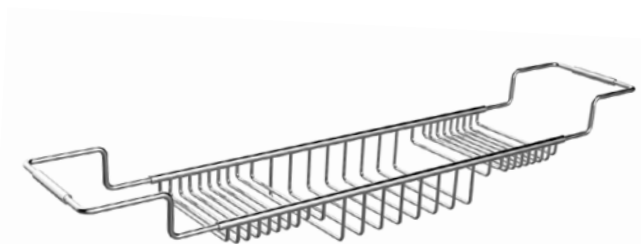

7. Bath rack