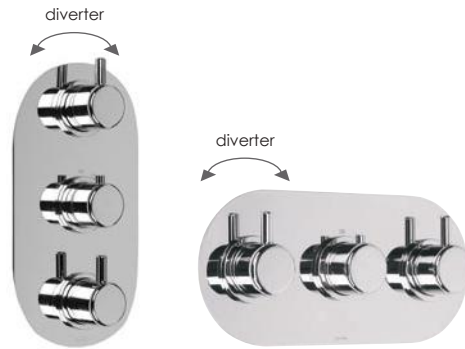

3 outlets

(HP)

600V33SE (vertical)

600L33SE (landscape)

3 control thermostatic valve - 3 outlets

With temperature override
Plate size 300mm x 140mm
3/4" Inlets

Chrome **£599**

Special Finishes **£999**