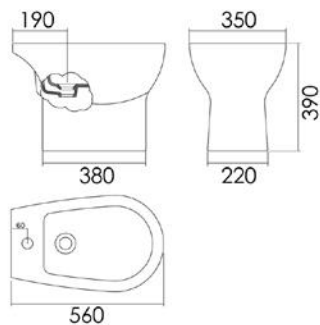

1164100040

Bidet
1 tap hole

Price **£160**