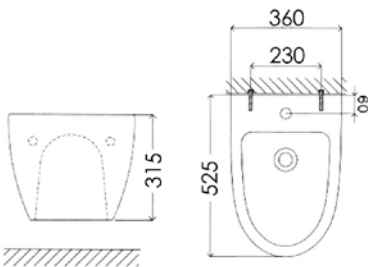

Cistern c/w dual flush fittings

Price **£255**

4180410010

Soft close WC seat

Price **£125**

100201

Close coupled pan & seat complete

Price **£765**