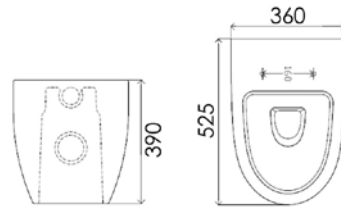

Support frame supplied by others

Price **£420**

* short projection

1180110040R

Back to wall pan

Price **£295**

4180410010

Soft close WC seat