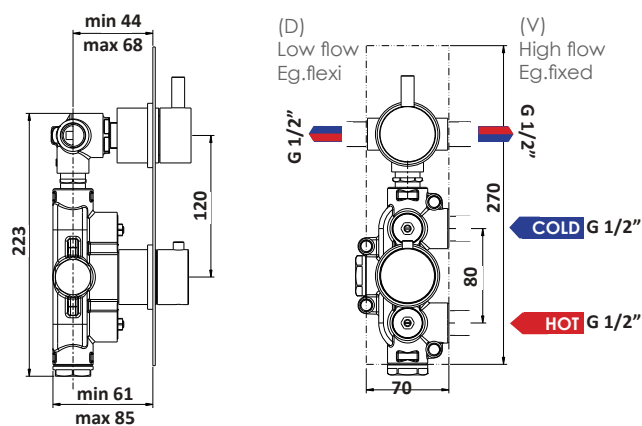

Technical Info

1 outlet

Slim thermostatic shower valve - 1 outlet

(MP)

Top Control = on/off valve
Bottom Control = thermostat with temperature override

BAR	FLOW RATES
0.5	11
1	16
1.5	19
2	23
3	28

2 outlets

Slim thermostatic shower valve - 2 outlets

(HP)

Top Control = on/off and diverter combined
Lever upright = off
Lever anti clockwise = mixed water out of left outlet (low flow) D
Lever clockwise = mixed water out of right outlet (high flow) V
NB: You cannot use both outlets at same time

Bottom Control = thermostat with temperature override

BAR	FLOW RATES	
	left outlet D	right outlet V
1.5	14	14.8
2	16.5	17
3	20	21.5

2 outlets

3 control Slim thermostatic shower valve - 2 outlets

(MP)

Top Control = on/off valve
Bottom Control = on/off valve
Middle Control = thermostat with temperature override

BAR	FLOW RATES	
	top outlet	bottom outlet
0.5	11	11
1	16	16
1.5	19	19
2	23	23
3	28	28

NB. When both top & bottom valves are operating at the same time this will affect the flow rate.
Bottom outlet runs at slightly higher temperature than top valve.