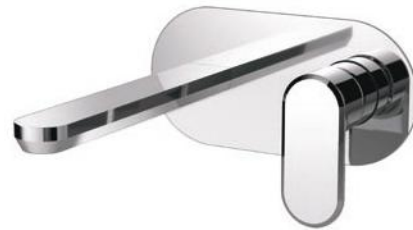

32402EM

(MP)

2h wall basin mixer

Waste not included
Plate size 208mm x 100mm
Projection 212mm

Chrome **£495**

Special Finishes **£750**