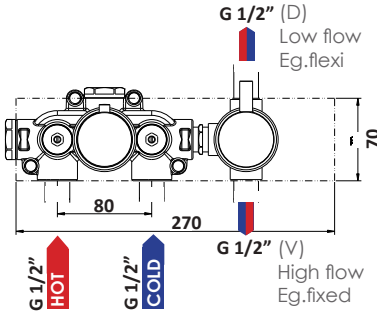

3 control Slim landscape thermostatic shower valve - 2 outlets (MP)

Left Control = on/off valve
Right Control = on/off valve
Middle Control = thermostat with temperature override

BAR	FLOW RATES	
	top outlet	bottom outlet
0.5	11	11
1	16	16
1.5	19	19
2	23	23
3	28	28