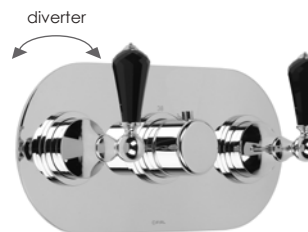

With temperature override
Plate size 300mm x 140mm
3/4" inlets

Chrome **£1083**

Special Finishes **£1486**

**2
outlets**

LP

600L32A1

600L32AB

**3 control landscape thermostatic
valve - 2 outlets**

With temperature override
Plate size 300mm x 140mm
3/4" inlets

Chrome **£1083**

Special Finishes **£1486**

**2
outlets**

LP

600V33A1

600V33AB

**3 control thermostatic valve
- 3 outlets**

With temperature override
Plate size 300mm x 140mm
3/4" Inlets

Chrome **£1138**

Special Finishes **£1541**

**3
outlets**

HP

600L33A1

600L33AB

**3 control landscape thermostatic
valve - 3 outlets**