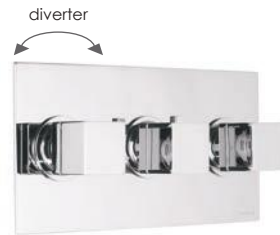

3 outlets

(HP)

600V33SQ (vertical)

600L33SQ (landscape)

3 control thermostatic valve
- 3 outlets

With temperature override
Plate size 298mm x 150mm
3/4" Inlets

Chrome **£720**

Special Finishes **£1116**