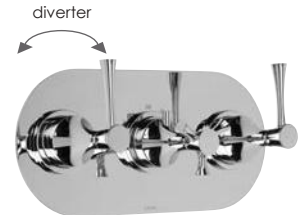

2 outlets
HP

Thermostatic valve - 2 outlets

With temperature override
Plate diameter 185mm
3/4" Inlets

Chrome £669

Special Finishes £950

600V32BHX (vertical) 600L32BHX (landscape)
600V32BHL (vertical) 600L32BHL (landscape)

2 outlets
LP

3 control thermostatic valve - 2 outlets

With temperature override
Plate size 300mm x 140mm
3/4" inlets

Chrome £803

Special Finishes £1199

600V33BHX (vertical) 600L33BHX (landscape)
600V33BHL (vertical) 600L33BHL (landscape)