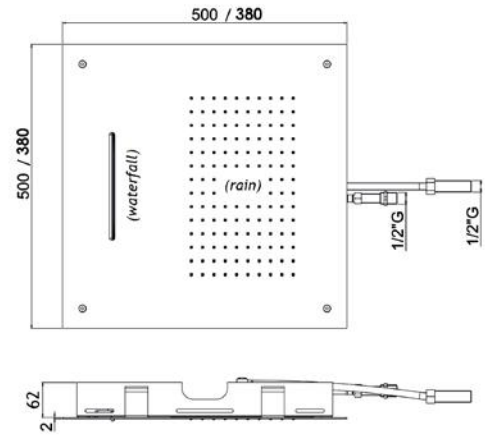

1966055

HP

Rectangular dual flow
380mm x 700mm

Requires minimum 3 bar pressure
Comes with mounting frame
Rain @ 13.7l/m
Waterfall @ 27.5 l/m each
Requires shower valve with 2 outlets

Polished steel **£3120**

Special Finishes **£3725**