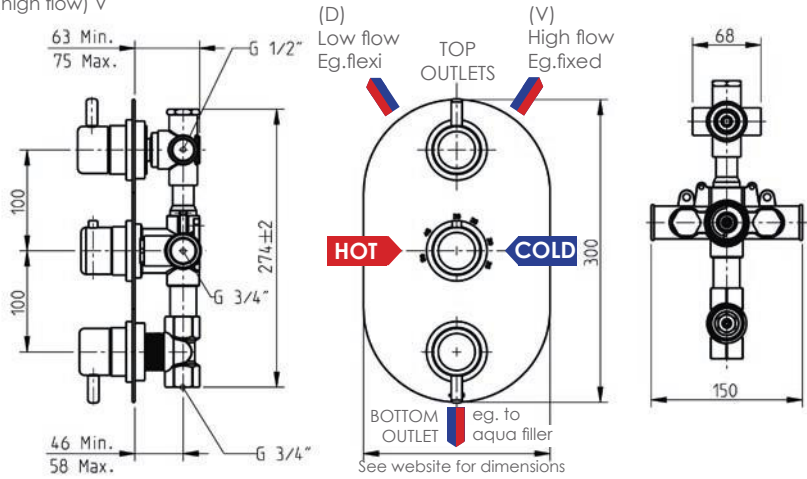

2 outlets

Thermostatic valve - 2 outlets

HP

Top Control = on/off and diverter combined
Lever upright = off
Lever anti clockwise = mixed water out of left outlet (low flow) D
Lever clockwise = mixed water out of right outlet (high flow) V
NB: You cannot use both outlets at same time

Bottom Control = thermostat with temperature override

BAR	FLOW RATES	
	left outlet D	right outlet V
1.5	10.7	18.2
2	12.3	21
3	15.5	25.7

3 control thermostatic valve - 3 outlets

HP

Top Control = on/off and diverter combined
Lever upright = off
Lever anti clockwise = mixed water out of left outlet (low flow) D
Lever clockwise = mixed water out of right outlet (high flow) V
NB: You cannot use both top outlets at same time

Middle Control = thermostat with temperature override

Bottom Control = on/off valve

BAR	FLOW RATES		
	Top low flow outlet D	Top high flow outlet V	Bottom outlet
1.5	10.7	18.2	31.3
2	12.3	21	37
3	15.5	25.7	47

3 control landscape thermostatic valve - 3 outlets

HP

3 outlets

Left Control = on/off and diverter combined
Lever upright = off
Lever anti clockwise = mixed water out of bottom outlet (low flow) D
Lever clockwise = mixed water out of top outlet (high flow) V
NB: You cannot use both top outlets at same time

Middle Control = thermostat with temperature override

Right Control = on/off valve

BAR	FLOW RATES		
	Left low flow outlet D	Left high flow outlet V	Right outlet
1.5	10.7	18.2	31.3
2	12.3	21	37
3	15.5	25.7	47