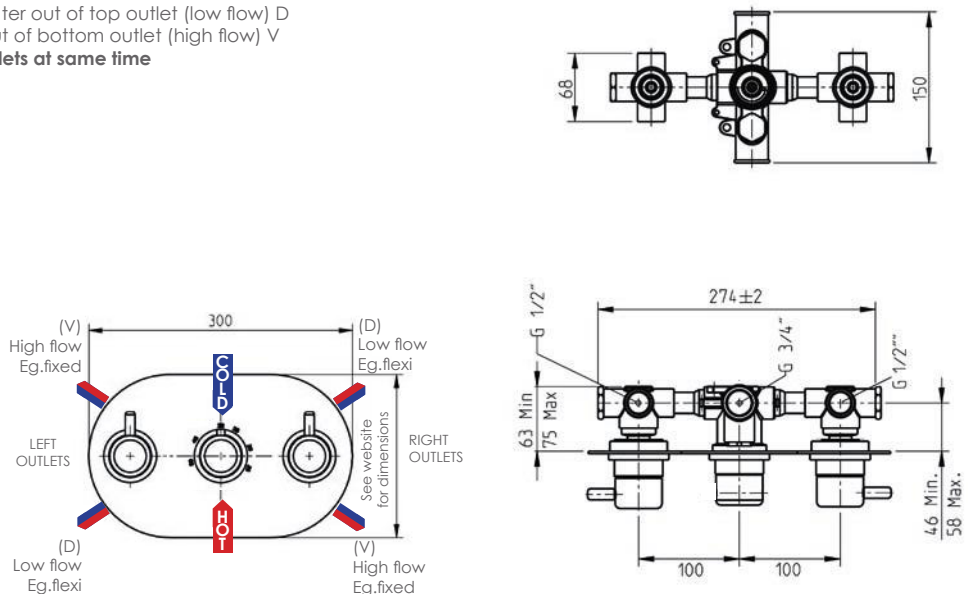

Technical Info

4 outlets

3 control thermostatic valve - 4 outlets (HP)

Top Control = on/off and diverter combined
Lever upright = off
Lever anti clockwise = mixed water out of left outlet (low flow) D
Lever clockwise = mixed water out of right outlet (high flow) V
NB: You cannot use both top outlets at same time

Middle Control = thermostat with temperature override

Bottom Control = on/off and diverter combined
Lever upright = off
Lever anti clockwise = mixed water out of right outlet (low flow) D
Lever clockwise = mixed water out of right outlet (high flow) V
NB: You cannot use both bottom outlets at same time

BAR	FLOW RATES	
	low flow outlet D	high flow outlet V
1.5	10.7	18.2
2	12.3	21
3	15.5	25.7

4 outlets

3 control landscape thermostatic valve - 4 outlets (HP)

Left Control = on/off and diverter combined
Lever upright = off
Lever anti clockwise = mixed water out of bottom outlet (low flow) D
Lever clockwise = mixed water out of top outlet (high flow) V
NB: You cannot use both left outlets at same time

Middle Control = thermostat with temperature override

Right Control = on/off and diverter combined
Lever upright = off
Lever anti clockwise = mixed water out of top outlet (low flow) D
Lever clockwise = mixed water out of bottom outlet (high flow) V
NB: You cannot use both right outlets at same time

BAR	FLOW RATES	
	low flow outlet D	high flow outlet V
1.5	10.7	18.2
2	12.3	21
3	15.5	25.7