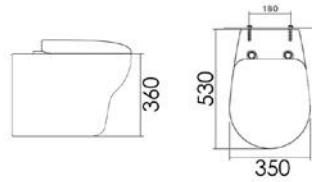

1160320040

Suspended WC pan
Support frame supplied by others

Price **£157**

4160410010

Soft close WC seat

Price **£112**

100119

Suspended pan & seat complete
Support frame supplied by others

Price **£269**