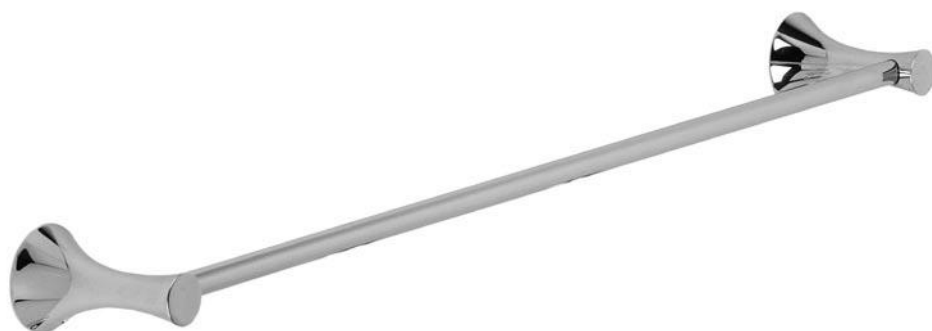

Brookhaven accessories

1. Towel bar

4. Robe hook

2. Toilet roll holder

3. Towel ring

	Code	Chrome	Special Finish
1. Towel bar (450mm)	12411MW	£81	£235
Towel bar (600mm)	12412MW	£86	£256
2. Toilet roll holder	12910MW	£91	£275
3. Towel ring	12490MW	£46	£175
4. Robe hook	12201MW	£31	£105