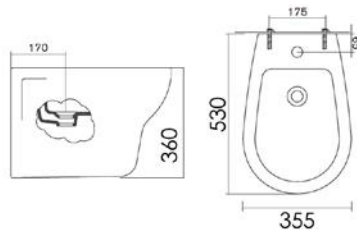

1164110040

Suspended bidet
1 tap hole
Support frame supplied by others

Price **£160**