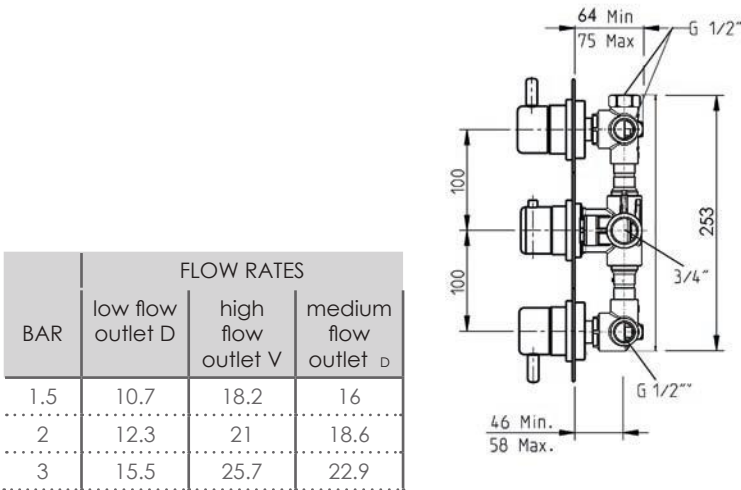

5 outlets

3 control thermostatic valve - 5 outlets HP

Top Control = on/off and diverter combined
Lever upright = off
Lever anti clockwise = mixed water out of top outlet (medium flow) D
Lever clockwise = mixed water out of right outlet (high flow) V
Lever facing downwards = mixed water out of left outlet (low flow) D
NB: You cannot use any top outlets at same time

Middle Control = thermostat with temperature override

Bottom Control = on/off and diverter combined
Lever facing downwards = off
Lever anti clockwise = mixed water out of right outlet (low flow) D
Lever clockwise = mixed water out of right outlet (high flow) V
NB: You cannot use both bottom outlets at same time

BAR	FLOW RATES		
	low flow outlet D	high flow outlet V	medium flow outlet D
1.5	10.7	18.2	16
2	12.3	21	18.6
3	15.5	25.7	22.9