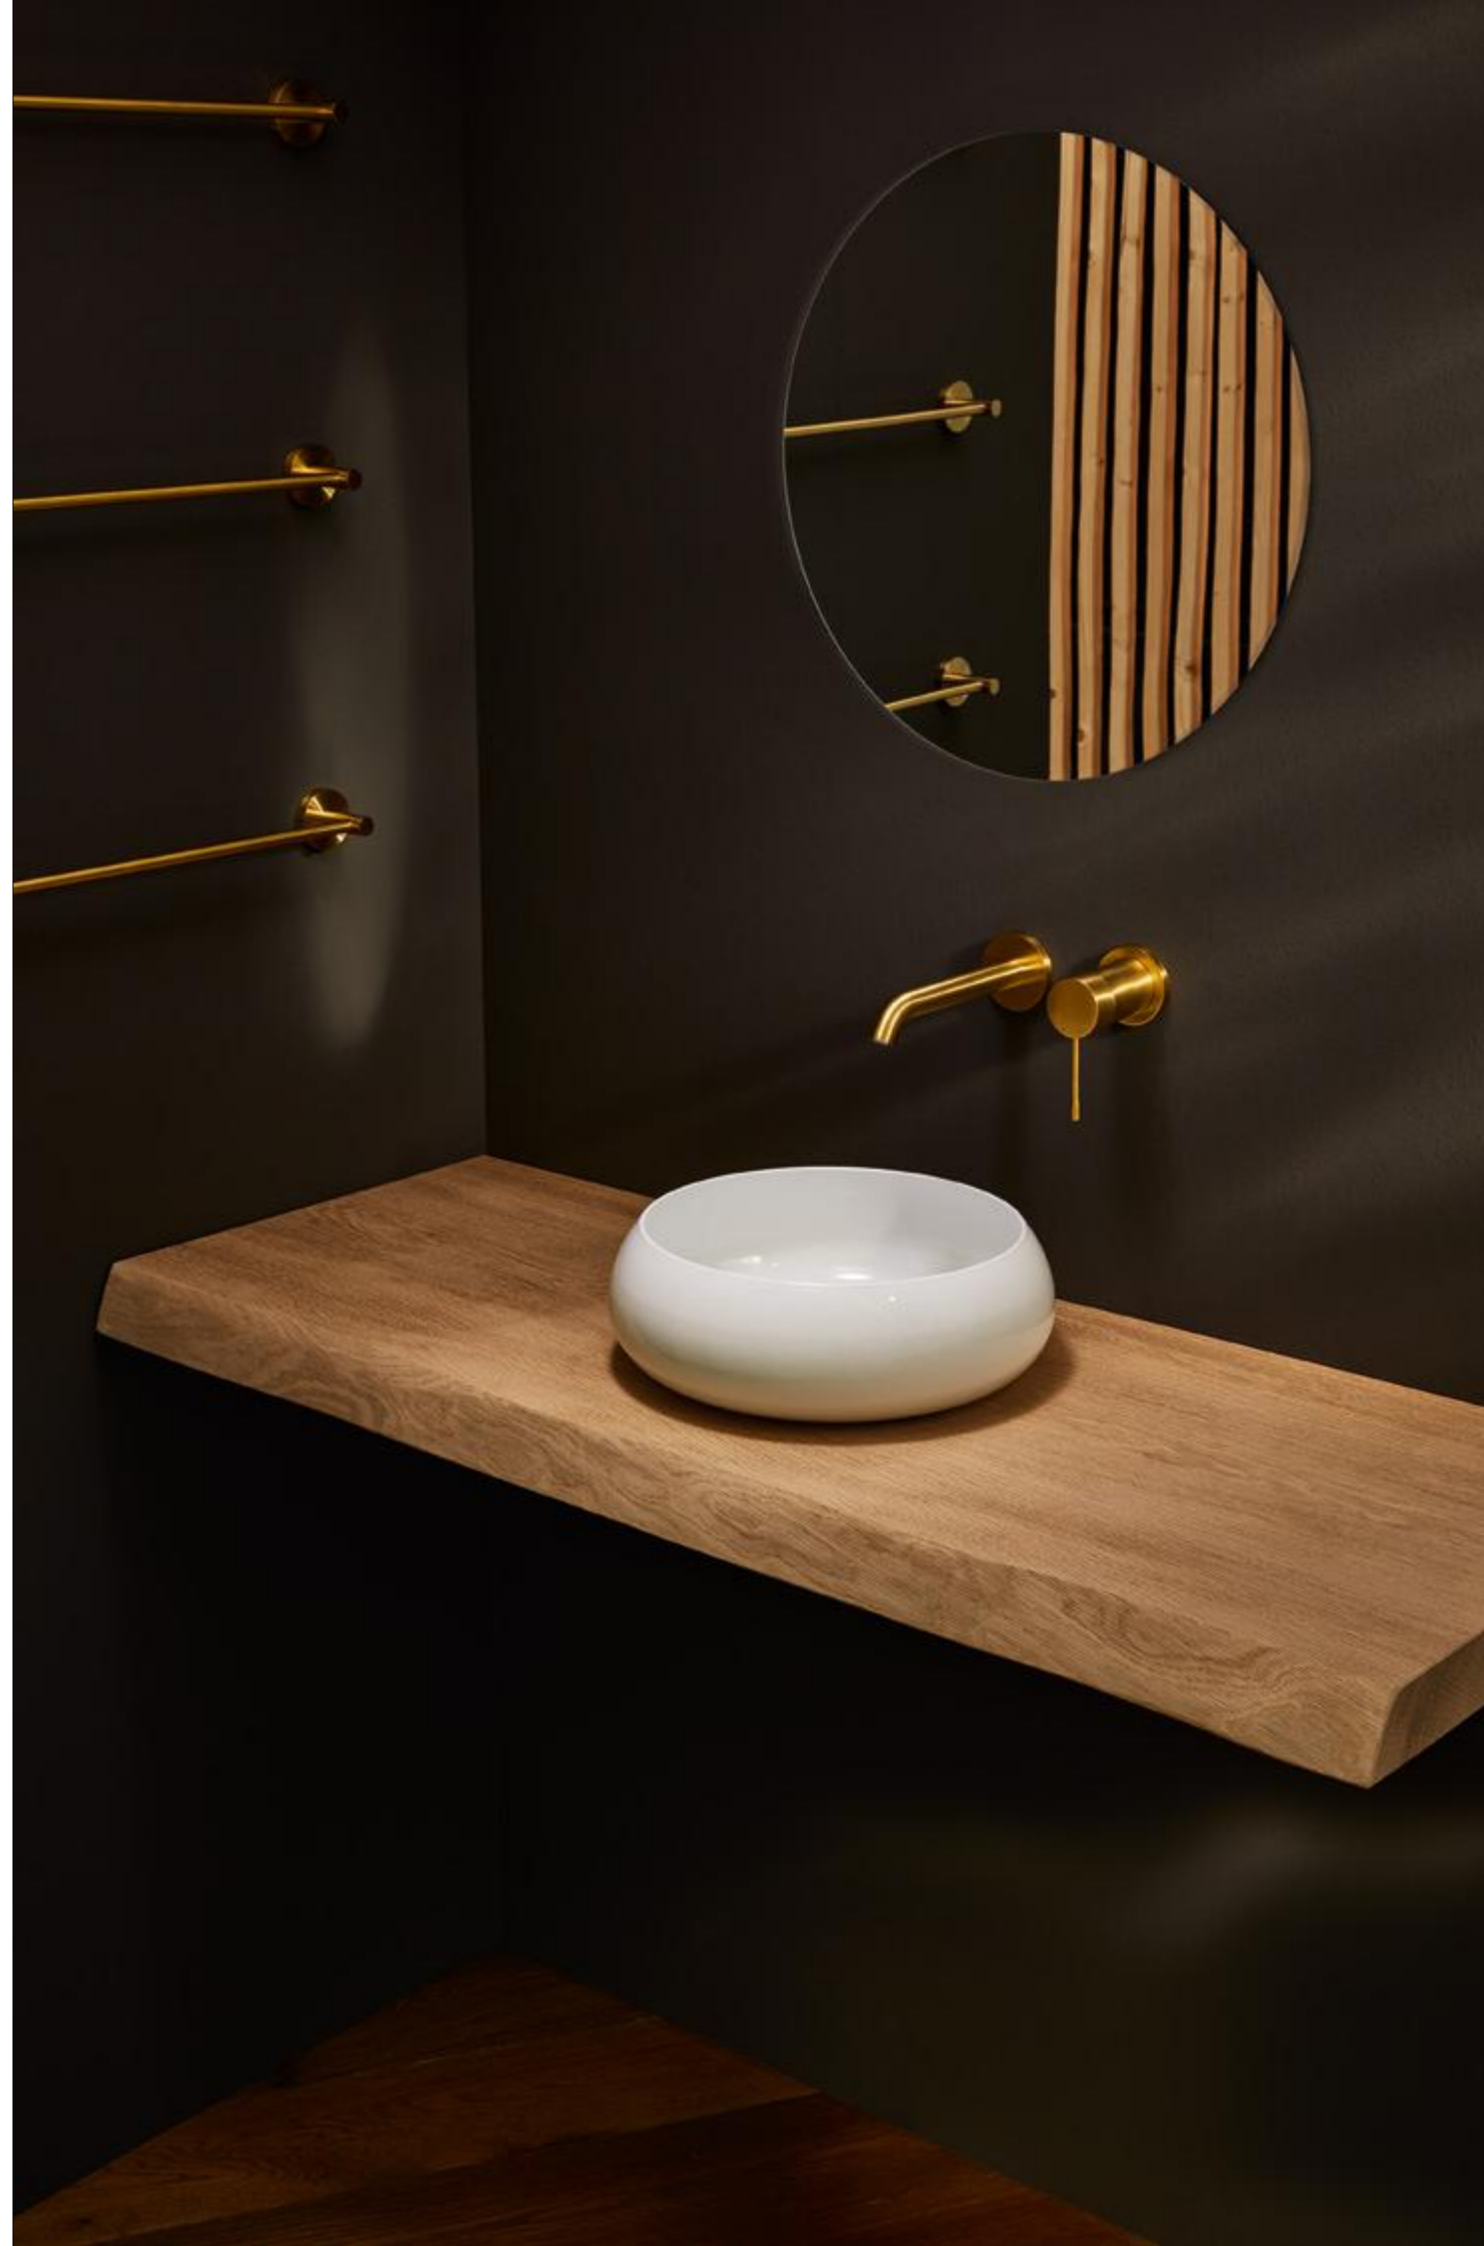

Variety and dimensional freedom – Bette shower trays are comfortable, beautifully shaped, and simply perfect in every detail. Its tremendous variety of dimensions and the range of designs and colours open up freedom for any bathroom design. Whether ultra-flat or generously deep, Bette shower trays are the perfectly hygienic solution with reliable connections to the building shell.

BetteOne Design: Tesseraux+Partner

BetteLoft Design: Tesseraux+Partner

BetteComodo | Design: Tesseraux+Partner

BetteAqua Design: schmidem design

As soft as porcelain, as hard as steel – The combination of clear design language and filigree materiality gives the **BetteCraft** washbasin an elegant self-evidence. Every shell is hand-made individually from titanium steel in an extensive process, first shaped and then glazed on both the inside and outside. The thin side walls that taper towards the top give the generous shape a delicate and organic effect.

◆
Glazed
Titanium-Steel

🌿
Sustainable
Quality

30
Years
Warranty

✓
Made in
Germany

Glazed titanium-steel—We achieve the special evenness of our bathtubs, shower surfaces and washbasins using a wet-in-wet enamelling technique we've been perfecting for decades. The procedure permanently binds three ultra-thin layers of our special enamelling formula to the titanium-steel car-cass in two firing steps at 850 °Celsius. The purely natural material created thereby unites the freedom of form granted by steel with the optical, haptic and hygienic properties of glass. Its vast internal flexibility ensures the reliability and durability of Bette products.