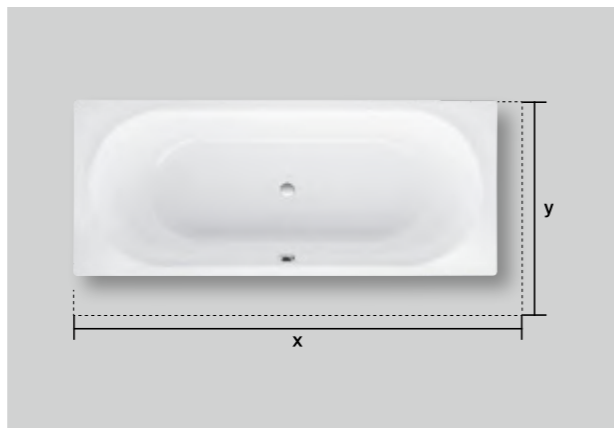

Special-Size

BetteGlaze® Plus—An extra touch of sophistication for the surface, applied after the final firing. Baths, basins, shower areas and shower trays are coated with a transparent polymer film. The film is water-repellent, allowing droplets to roll off more easily and reducing deposits, which makes cleaning easier. Simply wipe with a damp cloth. No need for strong cleaning agents, saving time and helping our environment.

Special-Size—A few centimetres sometimes make the world of difference in bathroom design, especially when space is tight or an existing property is being renovated. We make planning easier with made-to-measure baths and shower trays. The titanium steel cast is precisely