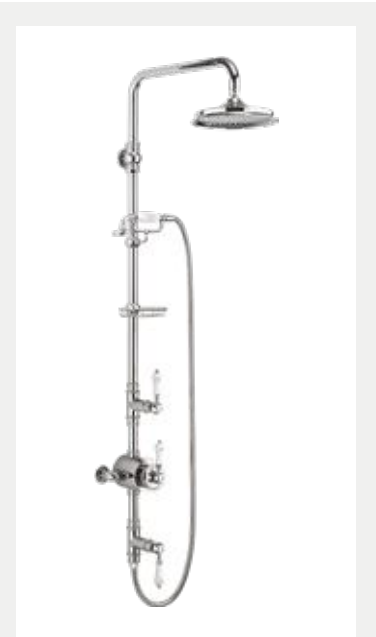

Traditional brass body and Claremont handle with ceramic lever

28mm diameter vertical brass shower riser

450mm adjustable fixed shower arm

Soap basket

6", 9", 12" AirBurst shower head

White Ceramic

BF2S+V16	£1,318
BF2S+V17	£1,398
BF2S+V60	£1,448

Thermostatic dual function brass valve with two independent on / off controls and central temperature control

Traditional brass body, Claremont handle with ceramic lever

Fixed cradle, 1500mm shower hose and handset with ceramic handle