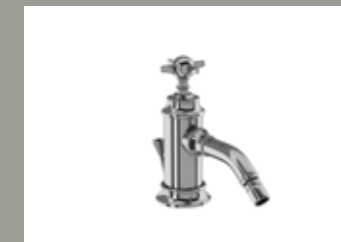

Chrome single lever bidet mixer with pop up waste

W: 65 D: 192 H: 174

Code: ARC13 CHR £249
Chrome lever: ARC67 CHR £69
White lever: ARC65 CHR £69
Black lever: ARC66 CHR £69
Complete price: £318