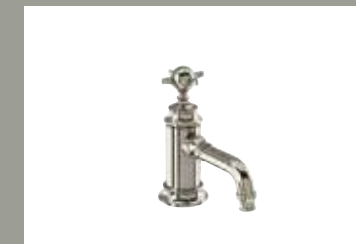

Nickel mini single lever basin mixer without pop up waste

W: 59 D: 137 H: 107

Code: ARC35 NKL £279
Nickel Lever: ARC67 NKL £69
White Lever: ARC65 NKL £69
Black lever: ARC66 NKL £69
Complete price: £348