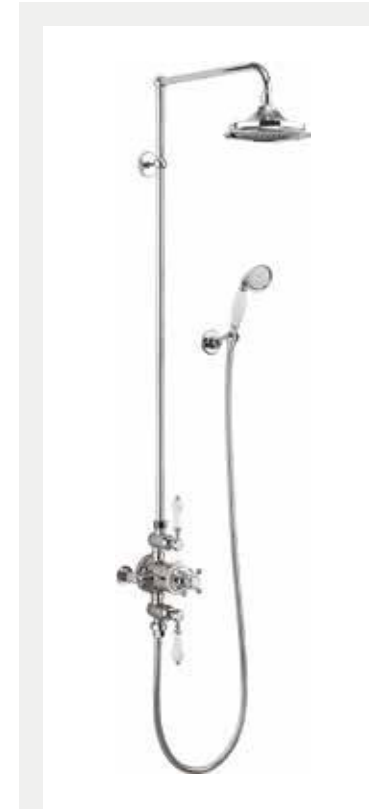

Soap basket
 Code: V23 £49

Cradle
 Code: V24 £49

Slide rail
 Code: V33 £59
 Black code: V33 BLA £71

Ceramic handset, hose & divertor
 Code: V27 £199

Spout fitting
 Code: V32 £65

Extended vertical riser rail
 Code: V22 £139

White Ceramic	
AF1S+V16	£518
AF1S+V17	£598
AF1S+V60	£648

Thermostatic dual function brass valve with two independent on / off controls and central temperature control
 Traditional brass body and Claremont handle with ceramic lever
 Adjustable wall bracket, 1500mm shower hose and handset with ceramic handle
 18mm diameter vertical brass shower riser
 355mm adjustable swivel shower arm
 6", 9", 12" AirBurst shower head