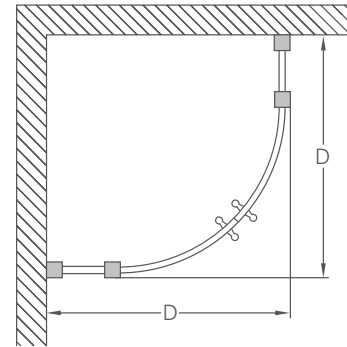

QUADRANTS

Size*	Adjustment min-max	Enclosure code	Enclosure price	Tray code	Tray price	Complete price
800 x 800	770 - 790	BU39 (C22)	£789	Z1192	£115	£904
900 x 900	870 - 890	BU40 (C23)	£799	Z1193	£128	£927

*This indicates depth of matching tray size available for use in a recessed installation. All enclosures are 1950mm high and adjustable up to 20mm from each wall.

All shower posts are constructed from aluminium and can be installed with or without chrome ball header. Safety glass is 8mm thick and 3M™ easy clean coating.

Shower tray prices exclude waste
Code: Z1205 Price: £10