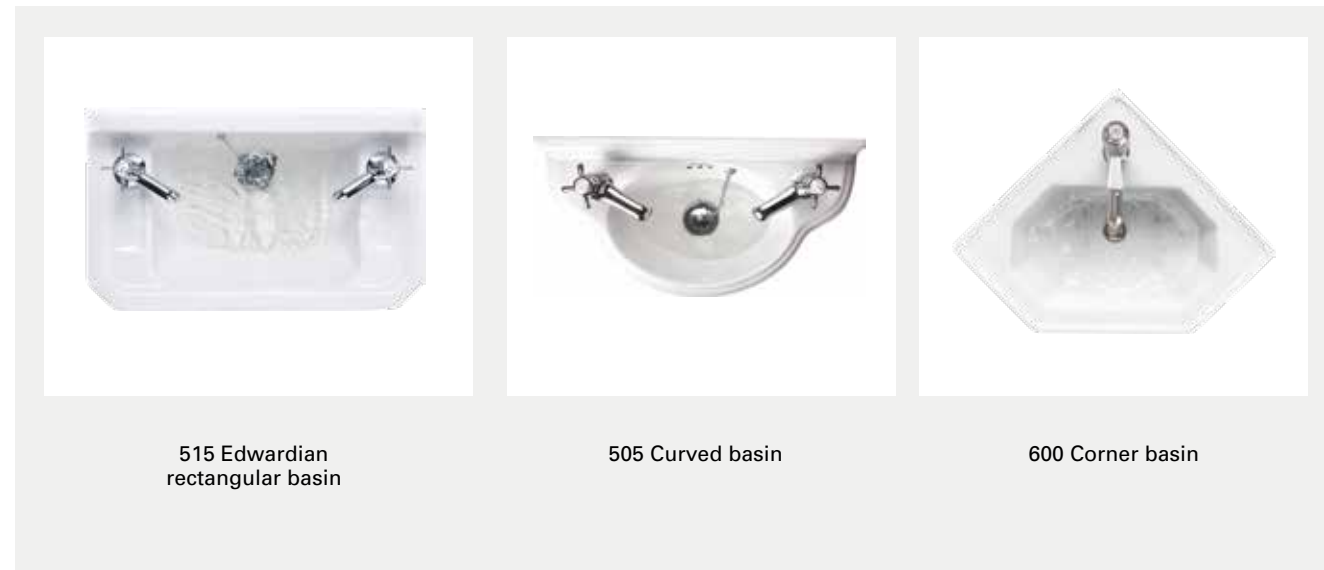

CLOAKROOM BASINS

Select your basin shape

515 Edwardian rectangular basin

505 Curved basin

600 Corner basin