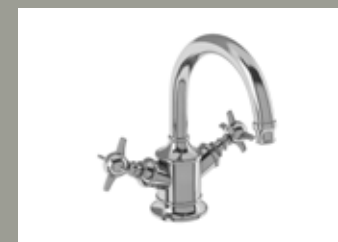

Chrome dual lever basin mixer without pop up waste

W: 200 D: 184 H: 215

Code: ARC14 CHR £299
Chrome Lever: ARC67 CHR £69
White Lever: ARC65 CHR £69
Black lever: ARC66 CHR £69
Complete price: £368