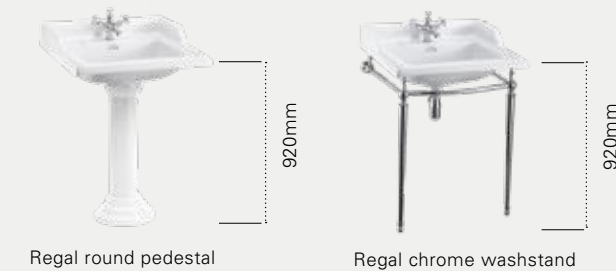

OPT FOR A TALLER BASIN INSTALLATION

Basin shapes	Size	Regal round pedestal	Regal chrome washstand
Rectangular	650 x 575	P9R £109	T49A CHR+T62 £468
Round	650 x 575	P9R £109	
Square	510 x 450		T52 CHR+T62 £468