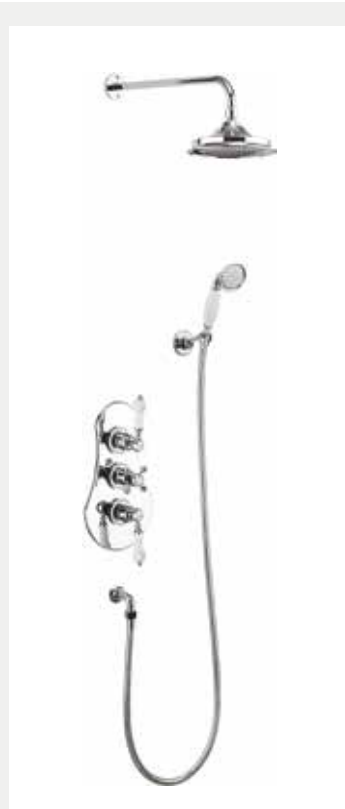

SHOWER VALVE HANDLE OPTIONS

Anglesey single valve
White code: V2 £29
Black code: V2 BLA £61

Birkenhead single valve
White code: V3 £29
Black code: V3 BLA £61

SEVERN

Concealed thermostatic showers

Thermostatic single function brass valve with independent temperature control
 Traditional brass faceplate and Claremont handle with ceramic lever
 390mm adjustable fixed shower arm
 6", 9", 12" AirBurst shower head

White Ceramic	
VF1S+V16	£518
VF1S+V17	£598
VF1S+V60	£648

Thermostatic dual function brass valve with two independent on / off controls and central temperature control
 Traditional brass faceplate and Claremont handle with ceramic lever
 Wall outlet and 1500mm shower hose
 Adjustable wall bracket and handset with ceramic handle
 390mm adjustable shower arm
 6", 9", 12" AirBurst shower head