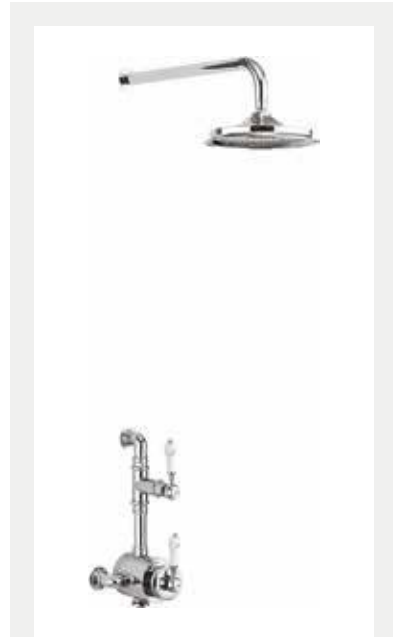

STOUR

Exposed thermostatic showers

Thermostatic single function brass valve with independent temperature control

Traditional brass body and Claremont handle with ceramic lever

6", 9", 12" AirBurst shower head

White Ceramic

BF1S+V16	£1,118
BF1S+V17	£1,198
BF1S+V60	£1,248