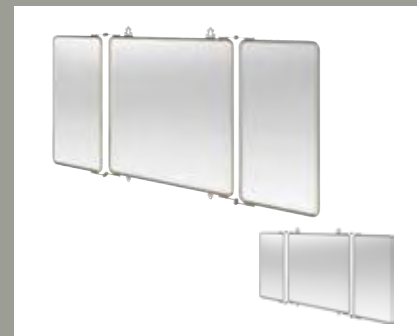

Three fold bathroom mirror with nickel/chrome plated brass frame

W: 1143 D: 30 H: 600

Nickel: ARCA45 NKL £1,029
Chrome: ARCA45 CHR £1,029