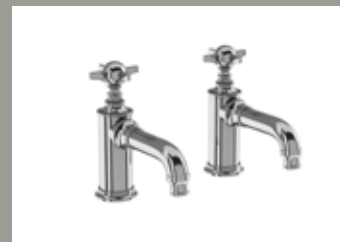

Chrome basin pillar taps

W: 239 D: 161 H: 150

Code: ARC17 CHR £249
Chrome lever: ARC67 CHR £69
White lever: ARC65 CHR £69
Black lever: ARC66 CHR £69
Complete price: £318