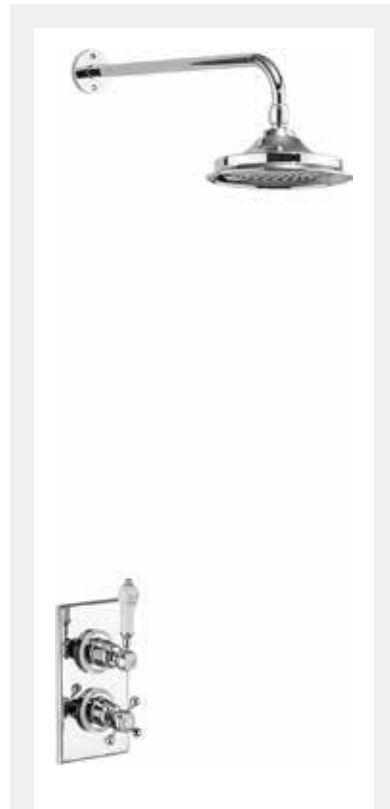

TRENT

Concealed thermostatic showers

Thermostatic single function brass valve with independent temperature control

Traditional brass faceplate and Claremont handle with ceramic lever

390mm adjustable fixed shower arm

6", 9", 12" Airburst shower head

White Ceramic	
TF1S+V16	£518
TF1S+V17	£598
TF1S+V60	£648

Black Ceramic	
TF1S BLA+V16	£518
TF1S BLA+V17	£598
TF1S BLA+V60	£648