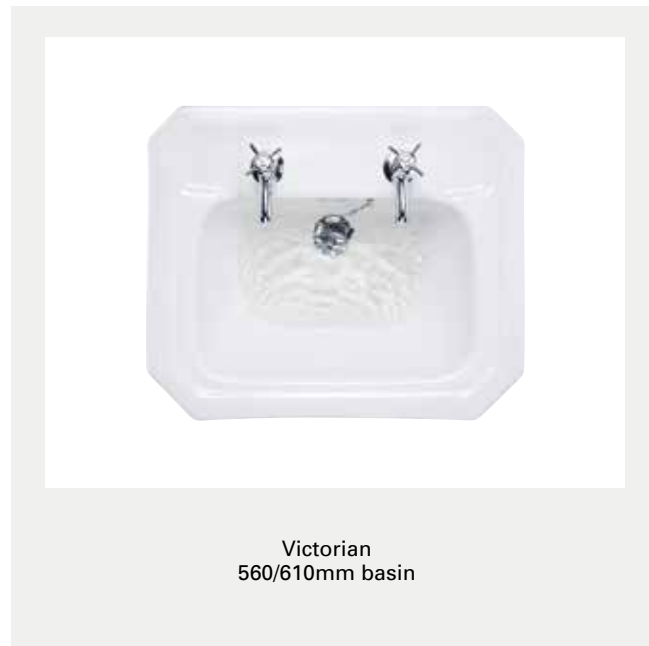

VICTORIAN BASINS

Select your basin shape

Victorian
560/610mm basin