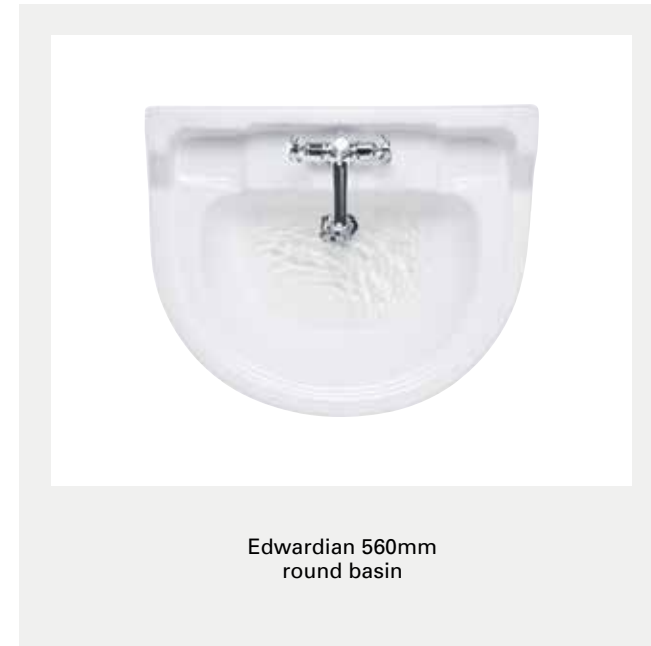

*Edwardian 560mm and 610mm Rectangular basins are available with regal pedestal P9. Edwardian 800mm and 1200mm basins are available with regal round pedestal P9R as displayed opposite.

*Edwardian Rectangular basins are available with one, two or three tap holes. To order the correct basin configuration simply replace '**' with 1TH, 2TH or 3TH. 3 tap hole basins and the 800mm and 1200mm basin cannot be used with the semi-pedestal.

EDWARDIAN BASINS

Select your basin shape

Edwardian 560mm round basin

Edwardian 560mm rectangular basin shown with semi-pedestal

W: 560 D: 470

Basin: B4* £99
Pedestal: P8 £99
Complete price: £198

Compatible furniture now available for the B4 basin, see page 105.