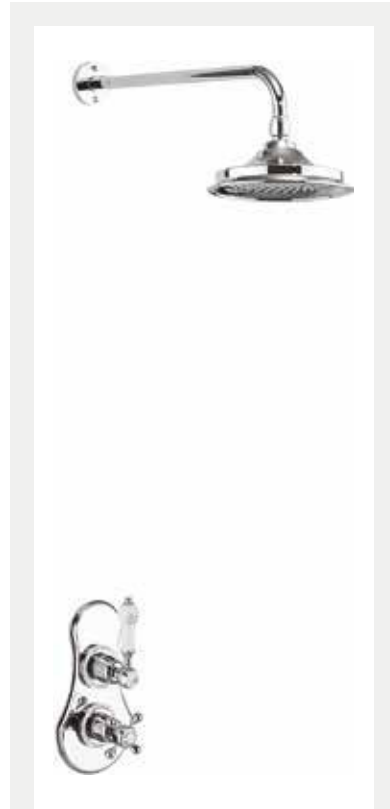

SHOWER VALVE HANDLE OPTIONS

Anglesey single valve
White code: V2 £29
Black code: V2 BLA £61

Birkenhead single valve
White code: V3 £29
Black code: V3 BLA £61

SEVERN

Concealed thermostatic showers

Thermostatic single function brass valve with independent temperature control
 Traditional brass faceplate and Claremont handle with ceramic lever
 390mm adjustable fixed shower arm
 6", 9", 12" AirBurst shower head