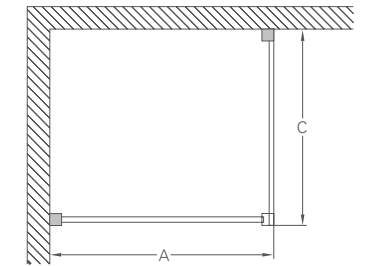

HINGED DOORS & SIDE PANELS

Size*	Adjustment min-max	Enclosure code	Enclosure price	Tray code	Tray price	Complete price
760 x 760	730 - 750	BU11 (C19 + C12)	£798	Z1159	£98	£896
760 x 900	730 - 750 870 - 890	BU12 (C19 + C14)	£828	Z1163	£125	£953
800 x 800	770 - 790	BU13 (C20 + C13)	£848	Z1160	£111	£959
800 x 900	770 - 790 870 - 890	BU14 (C20 + C14)	£878	Z1164	£128	£1,006
900 x 760	730 - 750 870 - 890	BU15 (C21 + C12)	£898	Z1163	£125	£1,023
900 x 800	770 - 790 870 - 890	BU16 (C21 + C13)	£898	Z1164	£128	£1,026
900 x 900	870 - 900	BU17 (C21 + C14)	£928	Z1161	£121	£1,049

*This indicates depth of matching tray size available for use in a recessed installation. All enclosures are 1950mm high and adjustable up to 20mm from each wall.

All shower posts are constructed from aluminium and can be installed with or without chrome ball header. Safety glass is 8mm thick and 3M™ easy clean coating.

Shower tray prices exclude waste
Code: Z1205 Price: £10