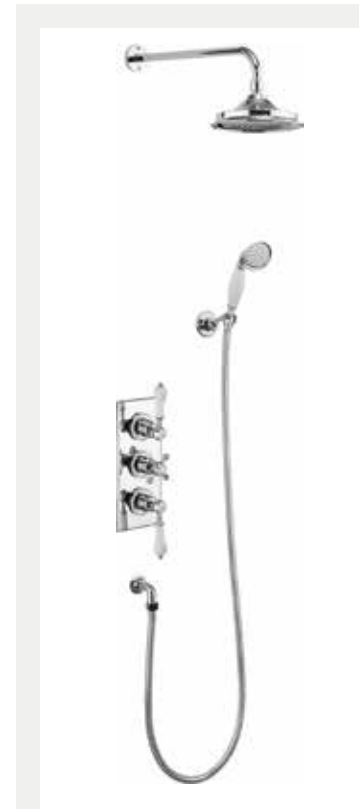

Thermostatic dual function brass valve with two independent on/off controls and central temperature control

Traditional brass faceplate and Claremont handle with ceramic lever

Wall outlet and 1500mm shower hose

Adjustable wall bracket and handset with ceramic handle

390mm adjustable shower arm
6", 9", 12" Airburst shower head

White Ceramic	
TF3S+V16	£818
TF3S+V17	£898
TF3S+V60	£948

Black Ceramic	
TF3S BLA+V16	£818
TF3S BLA+V17	£898
TF3S BLA+V60	£948

THERMOSTATIC SHOWERING

Within the valve there is an automatic adjuster which maintains temperature by adjusting the flow of each supply. This is useful in guarding against the possibility of scalding. If for instance, someone flushes a WC whilst you are showering, the flow of hot water will immediately be closed down to compensate for the reduced cold water flow.

SHOWER VALVE HANDLE OPTIONS

Anglesey single valve
White code: V2 £29
Black code: V2 BLA £61

Birkenhead single valve
White code: V3 £29
Black code: V3 BLA £61