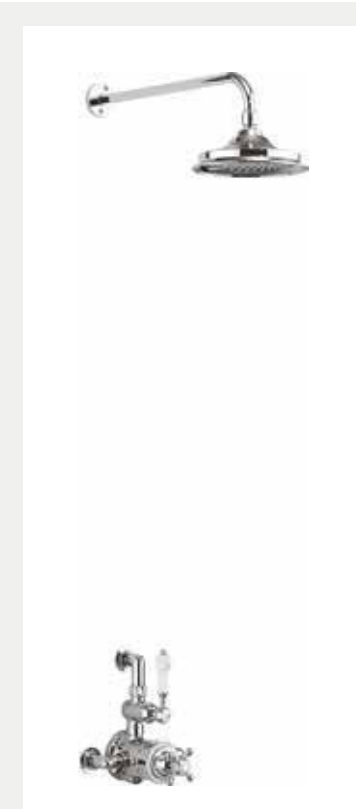

AVON

Exposed thermostatic showers

Thermostatic single function brass valve with independent temperature control
Traditional brass body and Claremont handle with ceramic lever
390mm adjustable fixed shower arm
6", 9", 12" AirBurst shower head

White Ceramic	
AF1S+V16	£518
AF1S+V17	£598
AF1S+V60	£648