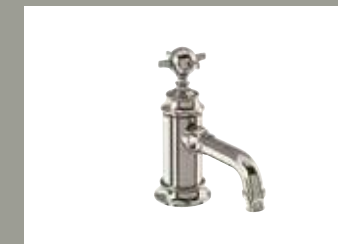

Angled connector for telephone handset, chrome
Code: V62 £29

ARCADE BRASSWARE

Arcade

Brassware

Nickel dual lever basin mixer without pop up waste

W: 200 D: 184 H: 215

Code: ARC14 NKL £299
 Nickel Lever: ARC67 NKL £69
 White Lever: ARC65 NKL £69
 Black lever: ARC66 NKL £69
 Complete price: £368