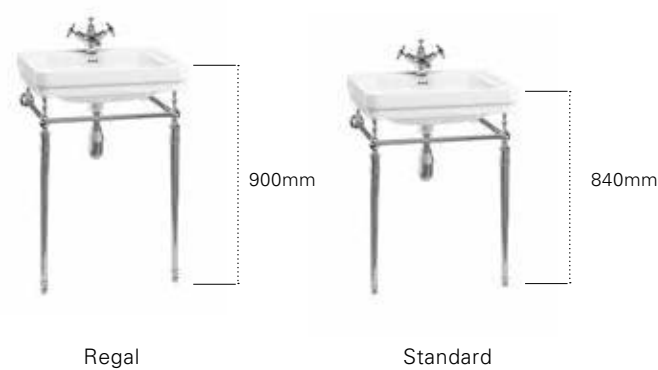

Cloakroom

A choice of traditionally designed cloakroom basins to achieve a consistent look throughout the home.

BASIN OPTIONS

Burlington Regal pedestals are higher than standard pedestals, making them more comfortable for taller people, the elderly or those prone to back pain.

	Standard	Regal
Classic	860mm	920mm
Victorian	840mm	900mm
Edwardian	840mm	900mm
Contemporary	840mm	900mm

WASHSTAND OPTIONS

Our chrome washstands are also available in a Regal height and are compatible with Classic, Edwardian, Victorian, Contemporary, Cloakroom and Georgian basins. With an increased height of 60mm, they provide an ergonomic use for taller people and those who need it.