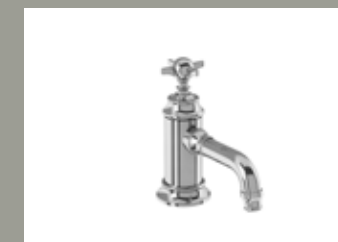

Chrome single lever basin mixer without pop up waste

W: 65 D: 174 H: 174

Code: ARC12 CHR £239
Chrome Lever: ARC67 CHR £69
White Lever: ARC65 CHR £69
Black lever: ARC66 CHR £69
Complete price: £308