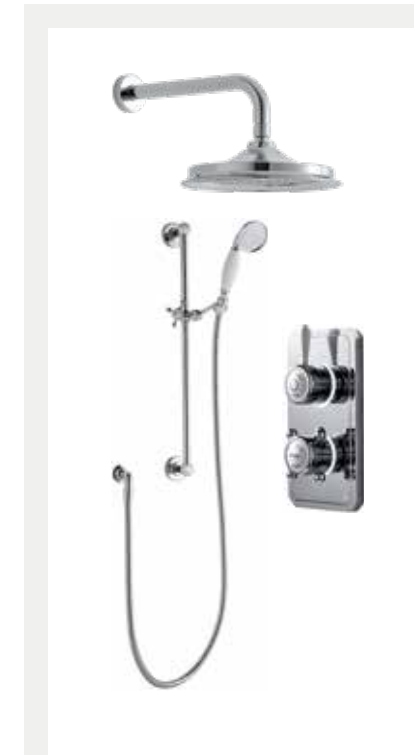

Ceiling arm

High pressure code: TK1CS £845
Low pressure code: TK6CS £1,010

9" Airburst shower head

Ceiling arm

High pressure code: TK1CM £925
Low pressure code: TK6CM £1,090

12" Airburst shower head

Wall arm

High pressure code: TK1L £980
Low pressure code: TK6L £1,145

Ceiling arm

High pressure code: TK1CL £975
Low pressure code: TK6CL £1,140

CLASSIC 1910 DUAL OUTLET SET

Dual outlet digital processor
Traditional trim kit
Wall arm
9" AirBurst shower head
Traditional slide bar kit