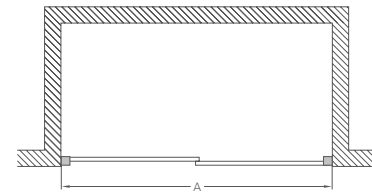

SLIDING DOORS

Sliding door