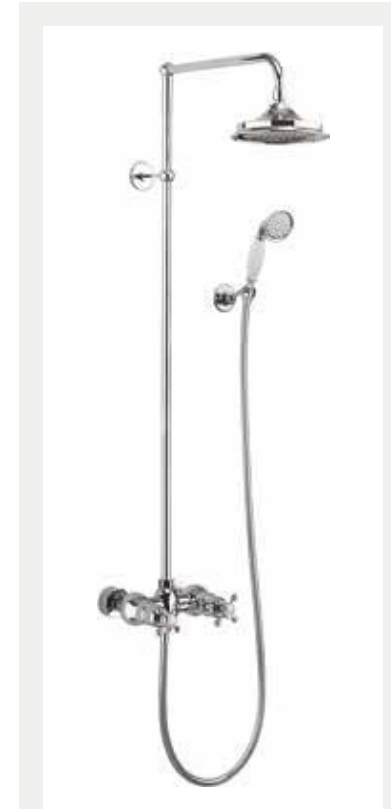

Thermostatic two outlet twin control valve with independent flow diverter and temperature control

Traditional brass body and Claremont handle with ceramic indices

Adjustable wall bracket, 1500mm shower hose and handset with ceramic handle

18mm diameter vertical brass shower riser

355mm adjustable swivel shower arm

6", 9", 12" AirBurst shower head

White Ceramic	
BEF2S+V16	£838
BEF2S+V17	£918
BEF2S+V60	£968
BEF2S.EXT+V16	£907
BEF2S.EXT+V17	£987
BEF2S.EXT+V60	£1,037

Black Ceramic	
BEF2S BLA+V16	£914
BEF2S BLA+V17	£994
BEF2S BLA+V60	£1,044
BEF2S.EXT BLA+V16	£983
BEF2S.EXT BLA+V17	£1,063
BEF2S.EXT BLA+V60	£1,113

ONE WAY WATER

Our non-return valves ensure the flow of water in only one direction, ensuring heating efficiency, preventing siphonage of contaminated water and keeping your shower cartridge in excellent condition for longer.

AIRBURST SHOWER HEADS

By combining air and water, the pressure inside the shower head is increased. The power of a traditional shower head with up to 33% water saved.

SHOWER VALVE HANDLE OPTIONS

Anglesey single valve

White code: V2	£29
Black code: V2 BLA	£61

Birkenhead single valve

White code: V3	£29
Black code: V3 BLA	£61