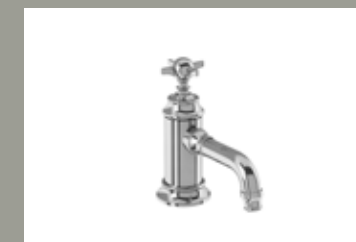

Chrome mini single lever basin mixer without pop up waste

W: 59 D: 137 H: 107

Code: ARC35 CHR £239
Chrome Lever: ARC67 CHR £69
White Lever: ARC65 CHR £69
Black lever: ARC66 CHR £69
Complete price: £308

LEVER OPTIONS

Every piece of Arcade brassware, whether you choose from the elegant lustre of nickel or the high shine of chrome, is available with either crosshead tap heads or levers in corresponding nickel or chrome, serene White ceramic or intense Black ceramic, each with a timeless quality.