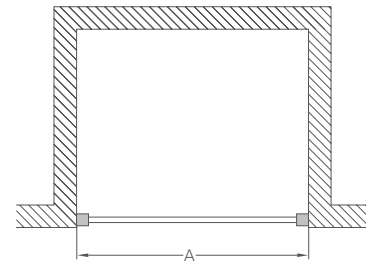

HINGED DOORS

Size*	Adjustment min-max	Enclosure code	Enclosure price	Tray code	Tray price	Complete price
760 x 760	720 - 760	BU1 (C19)	£449	Z1159	£98	£547
800 x 800	760 - 800	BU2 (C20)	£499	Z1160	£111	£610
900 x 760	860 - 900	BU3 (C21)	£549	Z1163	£125	£674
900 x 800	860 - 900	BU3 (C21)	£549	Z1164	£128	£677
900 x 900	860 - 900	BU3 (C21)	£549	Z1161	£121	£670
900 x 1200	860 - 900	BU3 (C21)	£549	Z1176	£165	£714

*This indicates depth of matching tray size available for use in a recessed installation. All enclosures are 1950mm high and adjustable up to 20mm from each wall.

All shower posts are constructed from aluminium and can be installed with or without chrome ball header. Safety glass is 8mm thick and 3M™ easy clean coating.

Shower tray prices exclude waste
Code: Z1205 Price: £10