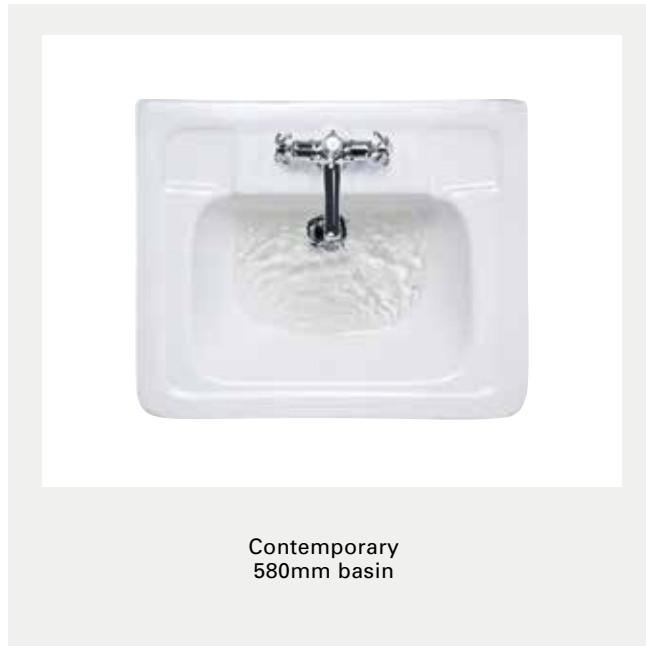

CONTEMPORARY BASINS

Select your basin shape

Contemporary 580mm basin