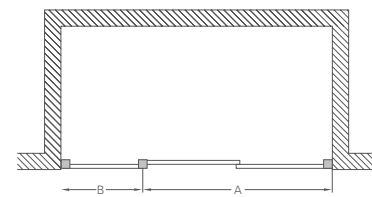

Sliding door with in line panel