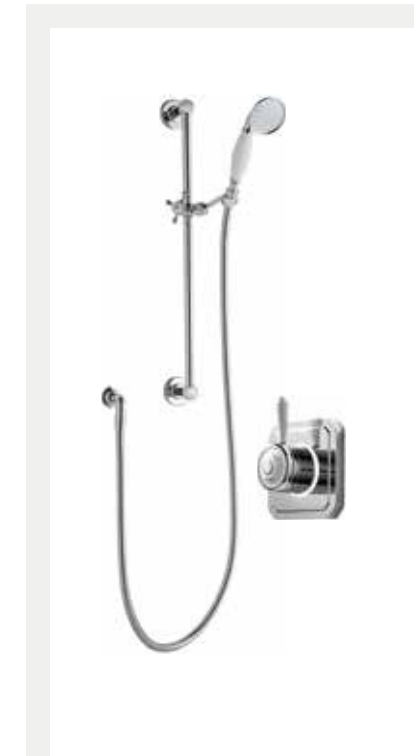

High pressure: TK10 £681
Low pressure: TK11 £846

Remote control (optional)

W: 95 H: 95

Code: TK5 £208

CLASSIC 1910 SINGLE OUTLET SET

Single outlet digital processor
Traditional trim kit
Traditional slide bar kit