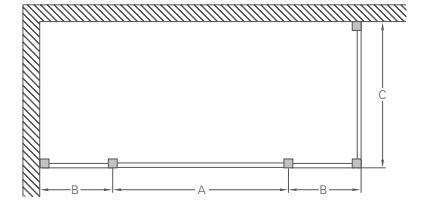

HINGED DOORS & SIDE PANELS

Size*	Adjustment min-max	Enclosure code	Enclosure price	Tray code	Tray price	Complete price
1000 x 700	960 - 1000	BU4 (C20 + C15)	£708	Z1165	£130	£838
1000 x 760	960 - 1000	BU4 (C20 + C15)	£708	Z1166	£130	£838
1000 x 800	960 - 1000	BU4 (C20 + C15)	£708	Z1167	£132	£840
1000 x 900	960 - 1000	BU4 (C20 + C15)	£708	Z1168	£134	£842
1000 x 1000	960 - 1000	BU4 (C20 + C15)	£708	Z1162	£159	£867
1100 x 700	1060 - 1100	BU5 (C20 + C16)	£748	Z1169	£181	£929
1100 x 760	1060 - 1100	BU5 (C20 + C16)	£748	Z1170	£183	£931
1100 x 800	1060 - 1100	BU5 (C20 + C16)	£748	Z1171	£180	£928
1100 x 900	1060 - 1100	BU5 (C20 + C16)	£748	Z1172	£180	£928
1200 x 700	1160 - 1200	BU6 (C20 + C17)	£788	Z1173	£180	£968
1200x 760	1160 - 1200	BU6 (C20 + C17)	£788	Z1174	£160	£948
1200 x 800	1160 - 1200	BU6 (C20 + C17)	£788	Z1175	£160	£948
1200 x 900	1160 - 1200	BU6 (C20 + C17)	£788	Z1176	£165	£953
1400 x 800	1360 - 1400	BU7 (C20 + C16 + C16)	£997	Z1177	£225	£1,222
1400 x 900	1360 - 1400	BU7 (C20 + C16 + C16)	£997	Z1178	£227	£1,224
1500 x 700	1460 - 1500	BU8 (C21 + C16 + C16)	£997	Z1179	£229	£1,226
1500 x 760	1460 - 1500	BU8 (C21 + C16 + C16)	£997	Z1180	£233	£1,230
1500 x 800	1460 - 1500	BU8 (C21 + C16 + C16)	£997	Z1181	£233	£1,230
1600 x 700	1560 - 1600	BU9 (C20 + C16 + C16)	£997	Z1182	£236	£1,233
1700 x 700	1560 - 1700	BU10 (C21 + C16 + C16)	£1,047	Z1183	£266	£1,313
1700 x 760	1660 - 1700	BU10 (C21 + C16 + C16)	£1,047	Z1184	£277	£1,324
1700 x 800	1660 - 1700	BU10 (C21 + C16 + C16)	£1,047	Z1185	£284	£1,331

*This indicates depth of matching tray size available for use in a recessed installation. All enclosures are 1950mm high and adjustable up to 20mm from each wall.

All shower posts are constructed from aluminium and can be installed with or without chrome ball header. Safety glass is 8mm thick and 3M™ easy clean coating.

Shower tray prices exclude waste
Code: Z1205 Price: £10

Size*	Adjustment min-max	Enclosure code	Enclosure price	Tray code	Tray price	Complete price
1000 x 760	730 - 750 970 - 990	BU19 (C20 + C15 + C12)	£1,057	Z1166	£130	£1,187
1000 x 800	770 - 790 970 - 990	BU20 (C20 + C15 + C13)	£1,057	Z1167	£132	£1,189
1000 x 900	870 - 890 970 - 990	BU21 (C20 + C15 + C14)	£1,087	Z1168	£134	£1,191
1100 x 760	730 - 750 1070 - 1090	BU23 (C20 + C16 + C12)	£1,097	Z1170	£183	£1,280
1100 x 800	770 - 790 1070 - 1090	BU24 (C20 + C16 + C13)	£1,097	Z1171	£180	£1,277
1100 x 900	870 - 890 1070 - 1090	BU25 (C20 + C16 + C14)	£1,127	Z1172	£180	£1,307
1200 x 760	730 - 750 1170 - 1190	BU27 (C20 + C17 + C12)	£1,137	Z1174	£160	£1,297
1200 x 800	770 - 790 1170 - 1190	BU28 (C20 + C17 + C13)	£1,137	Z1175	£160	£1,297
1200 x 900	870 - 890 1170 - 1190	BU29 (C20 + C17 + C14)	£1,167	Z1176	£165	£1,332
1400 x 800	770 - 790 1370 - 1390	BU30 (C20 + C16 + C16 + C13)	£1,346	Z1177	£225	£1,571
1400x 900	870 - 890 1370 - 1390	BU31 (C20 + C16 + C16 + C14)	£1,376	Z1178	£227	£1,603
1500 x 760	730 - 750 1470 - 1490	BU33 (C21 + C16 + C16 + C12)	£1,396	Z1180	£233	£1,629
1500 x 800	770 - 790 1470 - 1490	BU34 (C21 + C16 + C16 + C13)	£1,396	Z1181	£233	£1,629
1700 x 760	730 - 750 1670 - 1690	BU37 (C21 + C17+ C17 + C12)	£1,476	Z1184	£277	£1,753
1700 x 800	770 - 790 1670 - 1690	BU38 (C21 + C17+ C17 + C13)	£1,476	Z1185	£284	£1,760