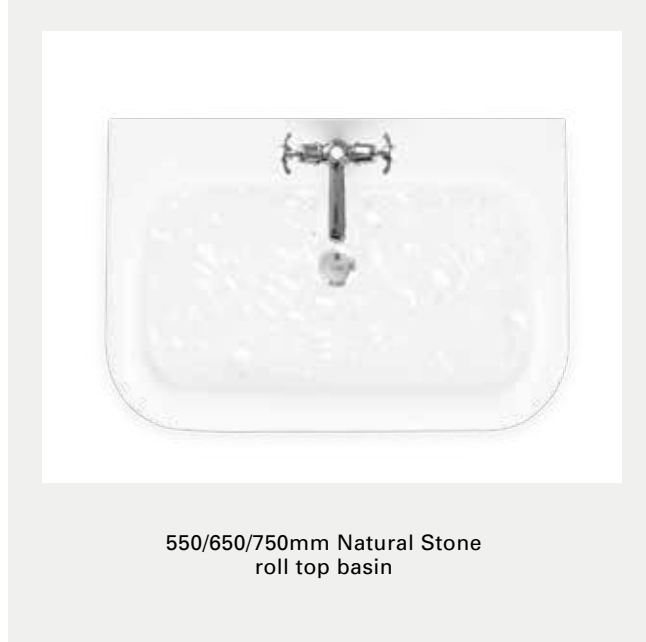

NATURAL STONE BASINS

Select your basin shape

550/650/750mm Natural Stone roll top basin

Small roll top basin with stainless steel stand

W: 550 D: 470 H: 880

Basin: B7E*	£279
Washstand: B7ES	£329
Complete price:	£608

Medium roll top basin with stainless steel stand

W: 650 D: 470 H: 880

Basin: B8E*	£319
Washstand: B8ES	£339
Complete price:	£658

Large roll top basin with stainless steel stand

W: 750 D: 470 H: 880

Basin: B9E*	£329
Washstand: B9ES	£369
Complete price:	£698

* Natural Stone basins are supplied undrilled for your preferred choice of 1, 2 or 3 taphole. Tap holes are drilled by the installer in the required position and configuration