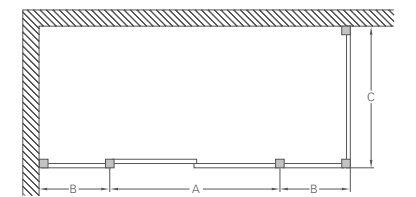

Shower tray prices exclude waste
Code: Z1205 Price: £10

SLIDING DOORS

Sliding door

Sliding door with in line panel

SLIDING DOORS WITH SIDE PANELS

Sliding door with side panel

Sliding door with in line and side panel