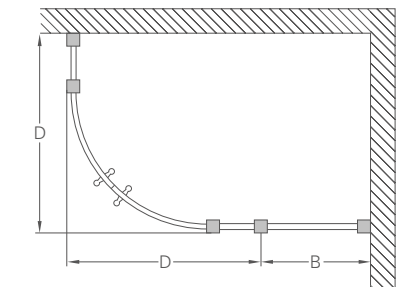

Shower tray prices exclude waste
Code: Z1205 Price: £10

OFFSET QUADRANTS

Right hand

Left hand

Size*	Adjustment min-max	Enclosure code	Enclosure price	Tray code	Tray price	Complete price
800 x 1000 Left hand	730 - 790 970 - 990	BU41 (C22 + C15)	£998	Z1199	£134	£1,132
800 x 1000 Right hand	770 - 790 970 - 990	BU41 (C22 + C15)	£998	Z1200	£134	£1,132
800 x 1200 Left hand	770 - 790 1170 - 1190	BU91 (C22 + C17)	£1,078	Z1201	£162	£1,240
800 x 1200 Right hand	770 - 790 1170 - 1190	BU91 (C22 + C17)	£1,078	Z1202	£162	£1,240
900 x 1200 Left hand	870 - 890 1170 - 1190	BU42 (C23 + C16)	£1,048	Z1203	£167	£1,215
900 x 1200 Right hand	870 - 890 1170 - 1190	BU42 (C23 + C16)	£1,048	Z1204	£167	£1,215