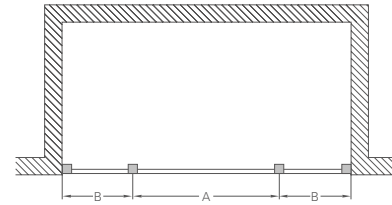

HINGED DOORS & SIDE PANELS