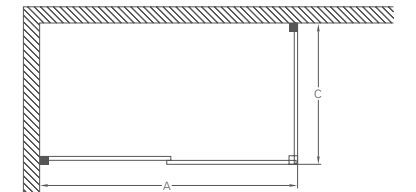

Shower tray prices exclude waste
Code: Z1205 Price: £10

SLIDING DOORS

Sliding door

Sliding door with in line panel

SLIDING DOORS WITH SIDE PANELS

Sliding door with side panel

Sliding door with in line and side panel