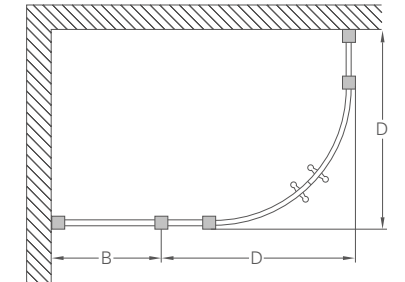

OFFSET QUADRANTS

Right hand