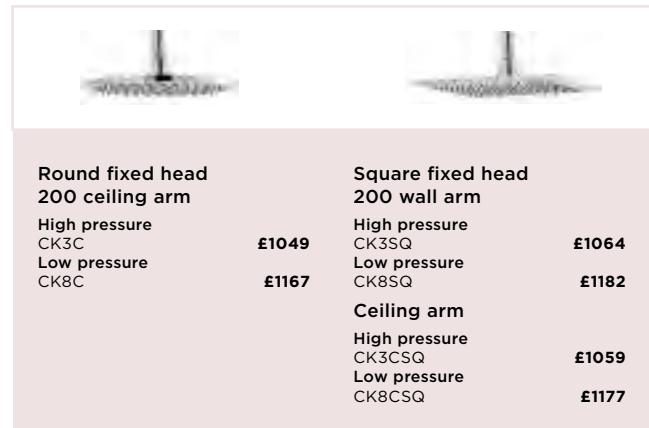

Round fixed head 200 ceiling arm		Square fixed head 200 wall arm	
High pressure CK3C	£1049	High pressure CK3SQ	£1064
Low pressure CK8C	£1167	Low pressure CK8SQ	£1182
		Ceiling arm	
		High pressure CK3CSQ	£1059
		Low pressure CK8CSQ	£1177