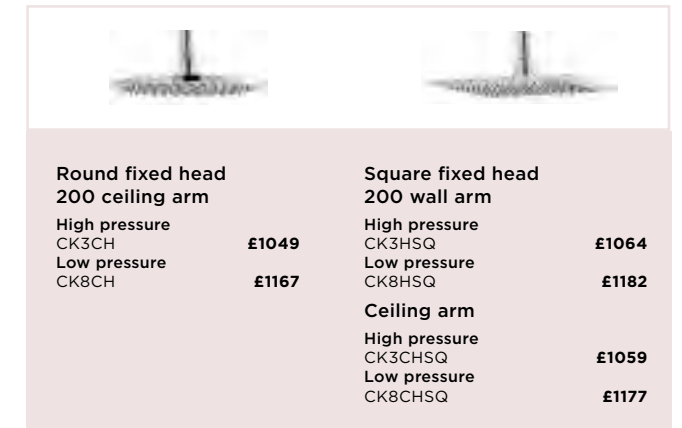

Round fixed head 200 ceiling arm		Square fixed head 200 wall arm	
High pressure CK3CH	£1049	High pressure CK3HSQ	£1064
Low pressure CK8CH	£1167	Low pressure CK8HSQ	£1182
		Ceiling arm	
		High pressure CK3CHSQ	£1059
		Low pressure CK8CHSQ	£1177