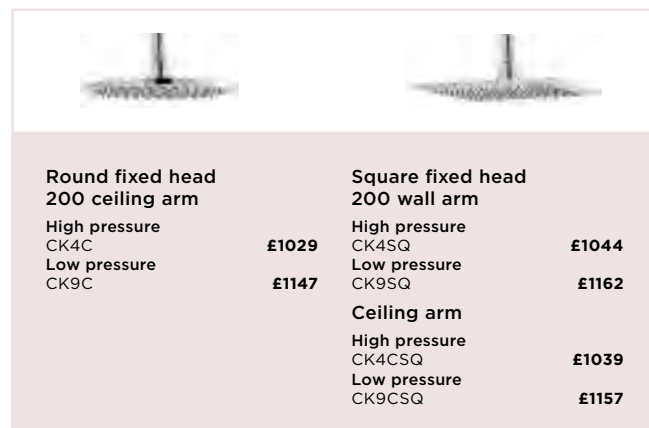

Round fixed head 200 ceiling arm		Square fixed head 200 wall arm	
High pressure CK4C	£1029	High pressure CK4SQ	£1044
Low pressure CK9C	£1147	Low pressure CK9SQ	£1162
		Ceiling arm	
		High pressure CK4CSQ	£1039
		Low pressure CK9CSQ	£1157