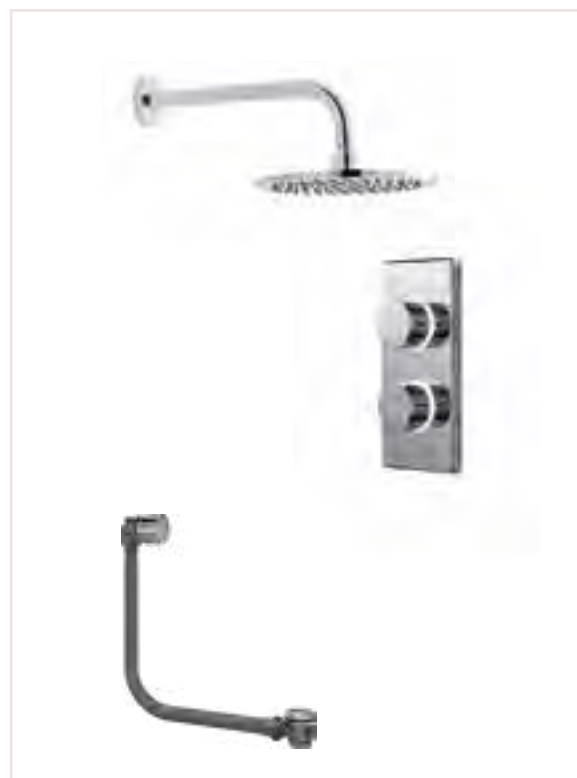

Contemporary 2025 bath shower set
Dual outlet digital processor, Contemporary trim kit, Round fixed head 200 wall arm, Xofill (bath waste with bath filler)

High pressure CK4	£1034
Low pressure (pumped) CK9	£1152

Minimum pressure required for high pressure installation 0.5 bar.
Minimum pressure required for low pressure pumped installation 0.1 bar.