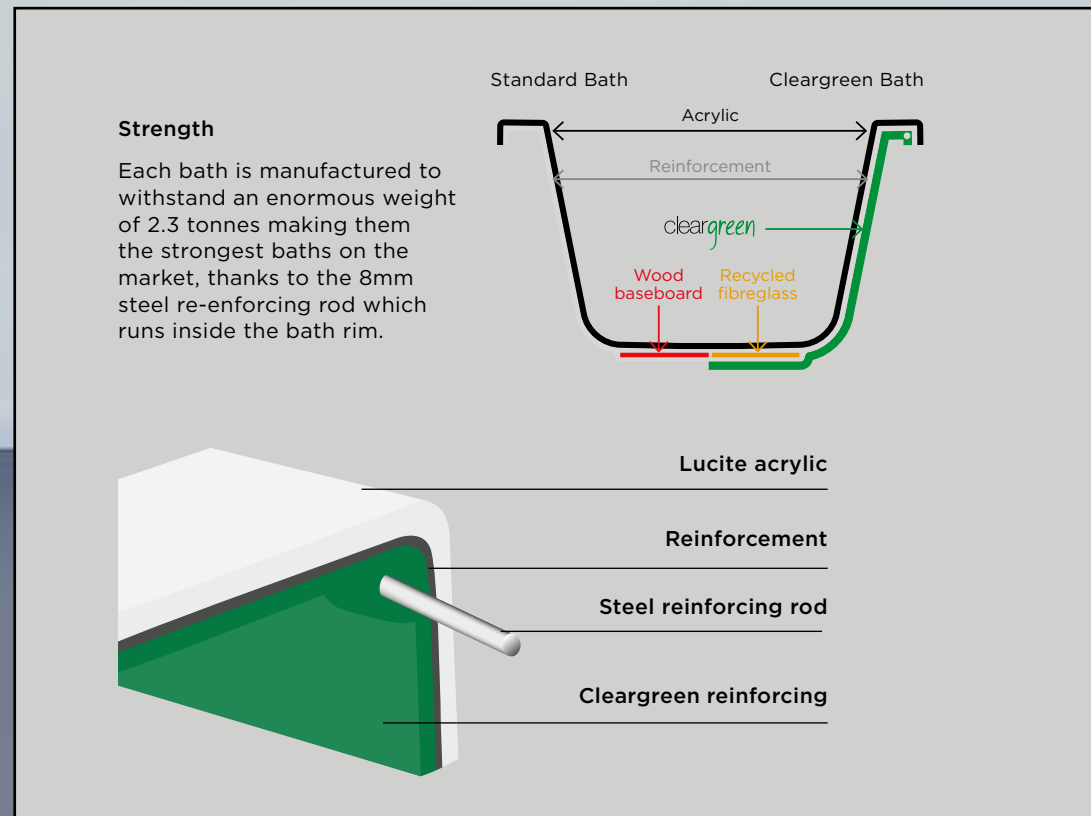

Cleargreen acrylic baths incorporate steel bars to make them the most rigid baths on the market, which means they will not flex in use. Available in a full range of shapes and sizes to suit your needs, either as right or left handed, single-ended, double-ended, offset or showering baths and with matching screens to perfectly fit.