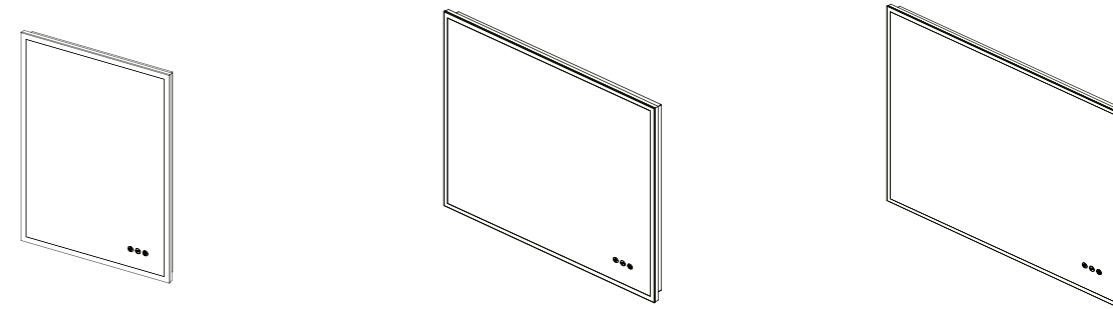

Damana

3-touch mirror

The NEW Damana mirror is an LED illuminated mirror with three light functions.

- Available in three sizes
- Demister Pad
- Hung landscape or portrait
- 2000-6000 kelvin
- Mount type: wall mounted
- IP Rating: IP44
- Zones: 3
- Guarantee: 2 Years