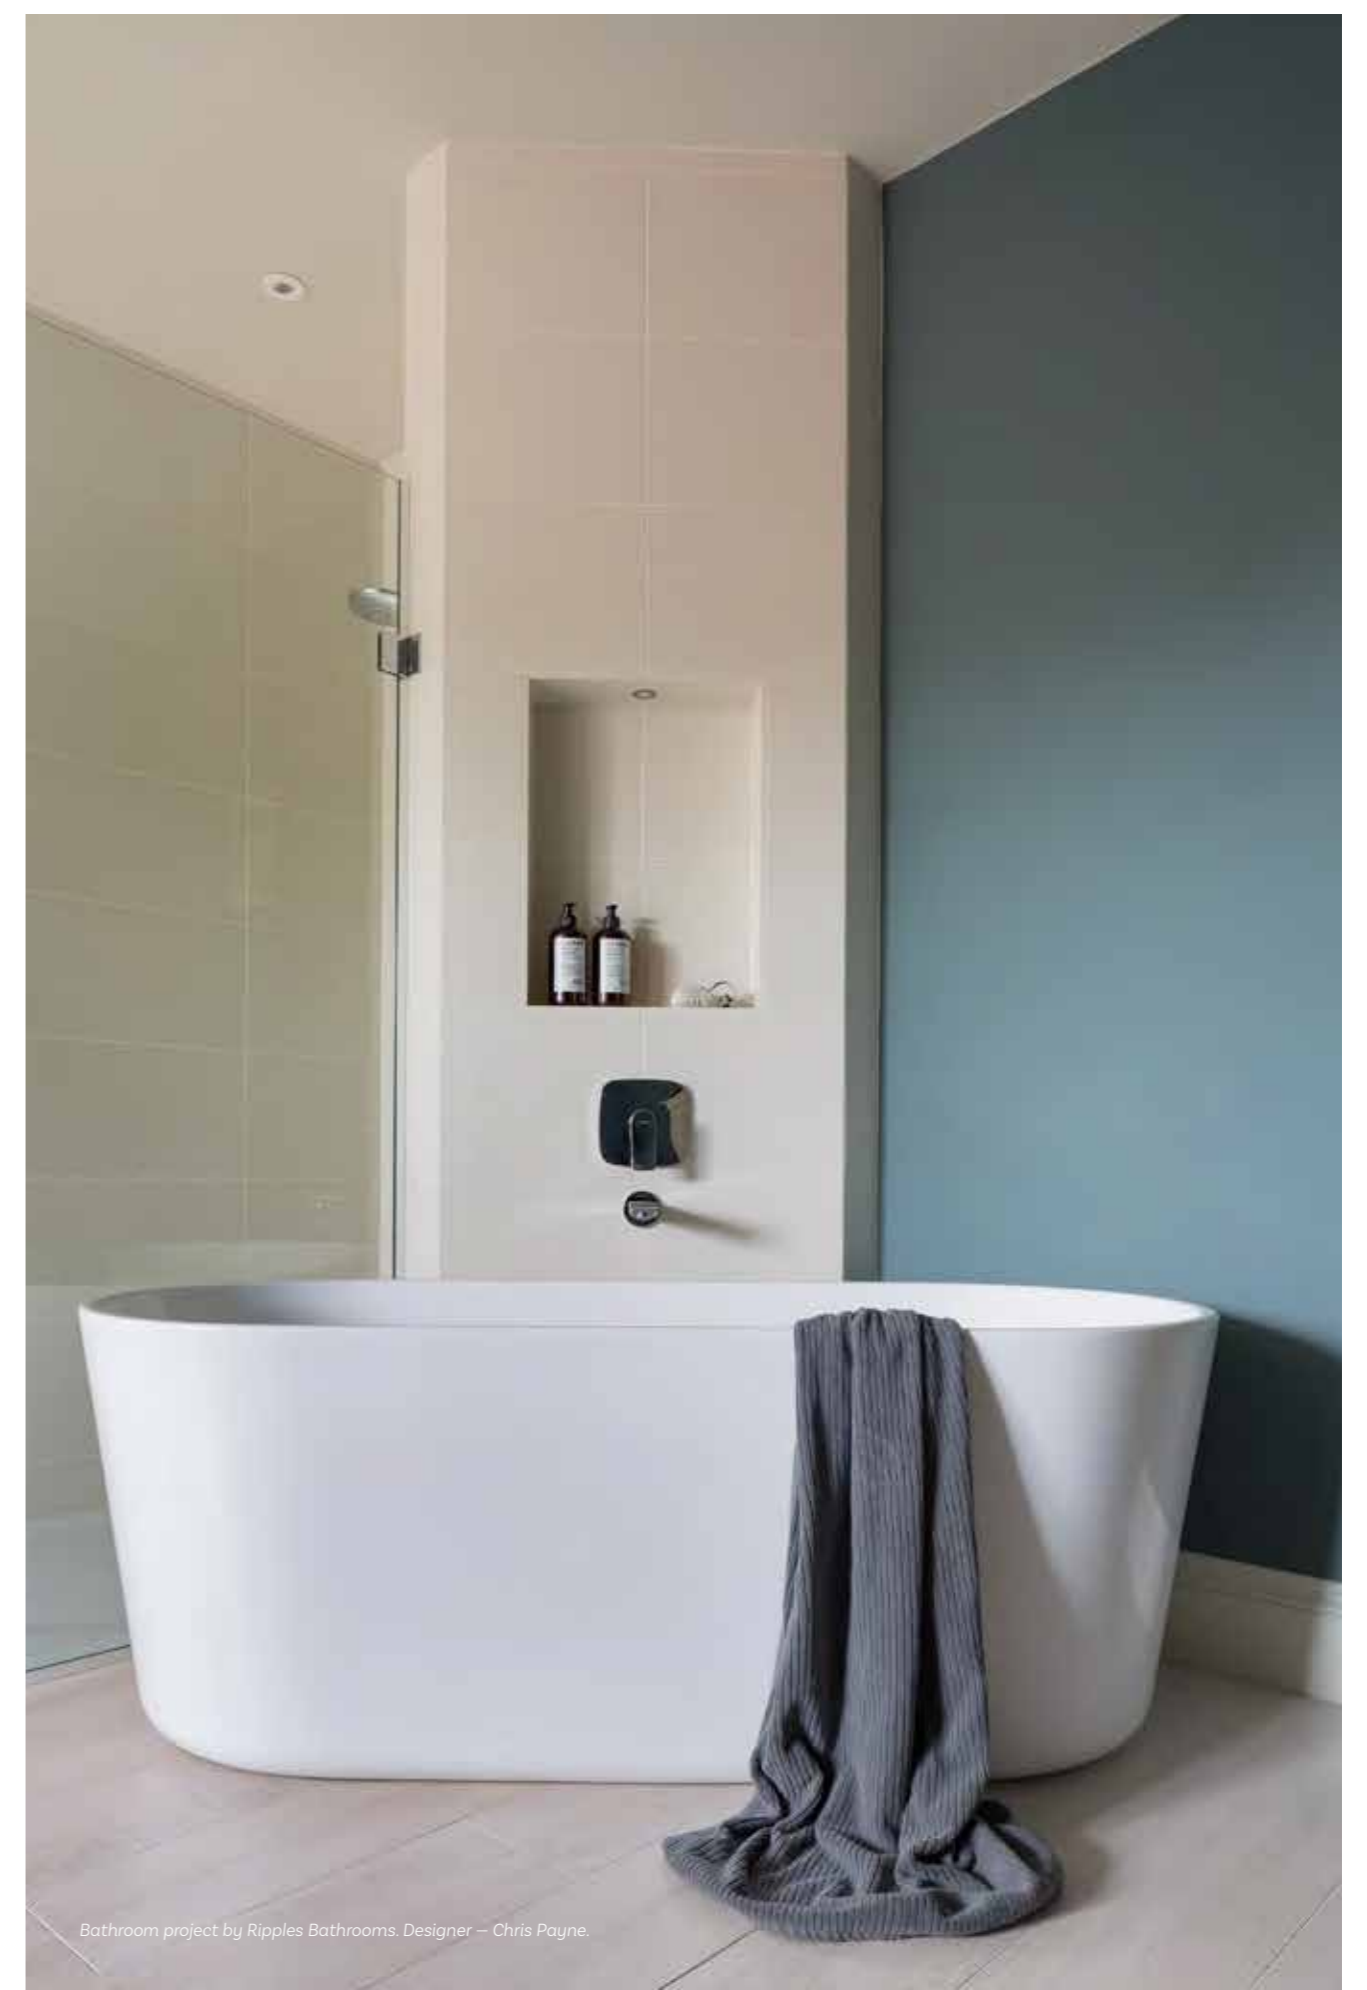

Code BAB135

Height	Length	Width
160mm	525mm	380mm

CONTEMPORARY

Acrymite®

— 0 —

03

Our unique range of contemporary acrylic baths are manufactured using our exclusive Acrymite® system. Each bath is made using reinforced acrylic panels, joined seamlessly for a one-piece look, and because we only cover the join any 'wear and tear' scuffs and marks can be easily removed.