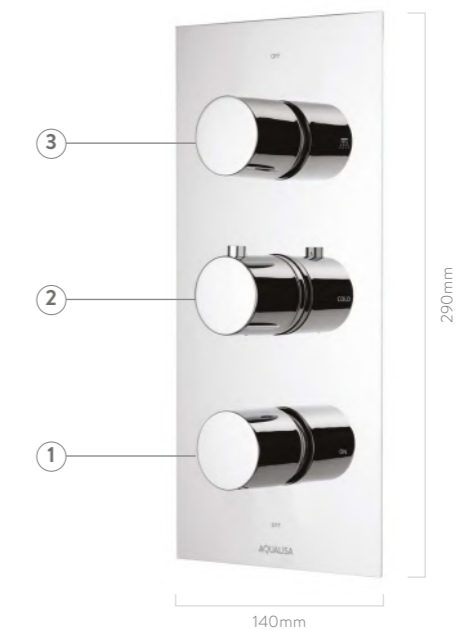

- ① Flow control
- ② Temperature control
- ③ Combined Divert and flow control

Controls shown without 25mm brass levers