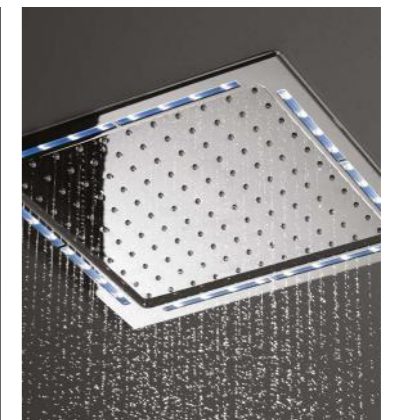

Infinia™ control with Tondo white dials.