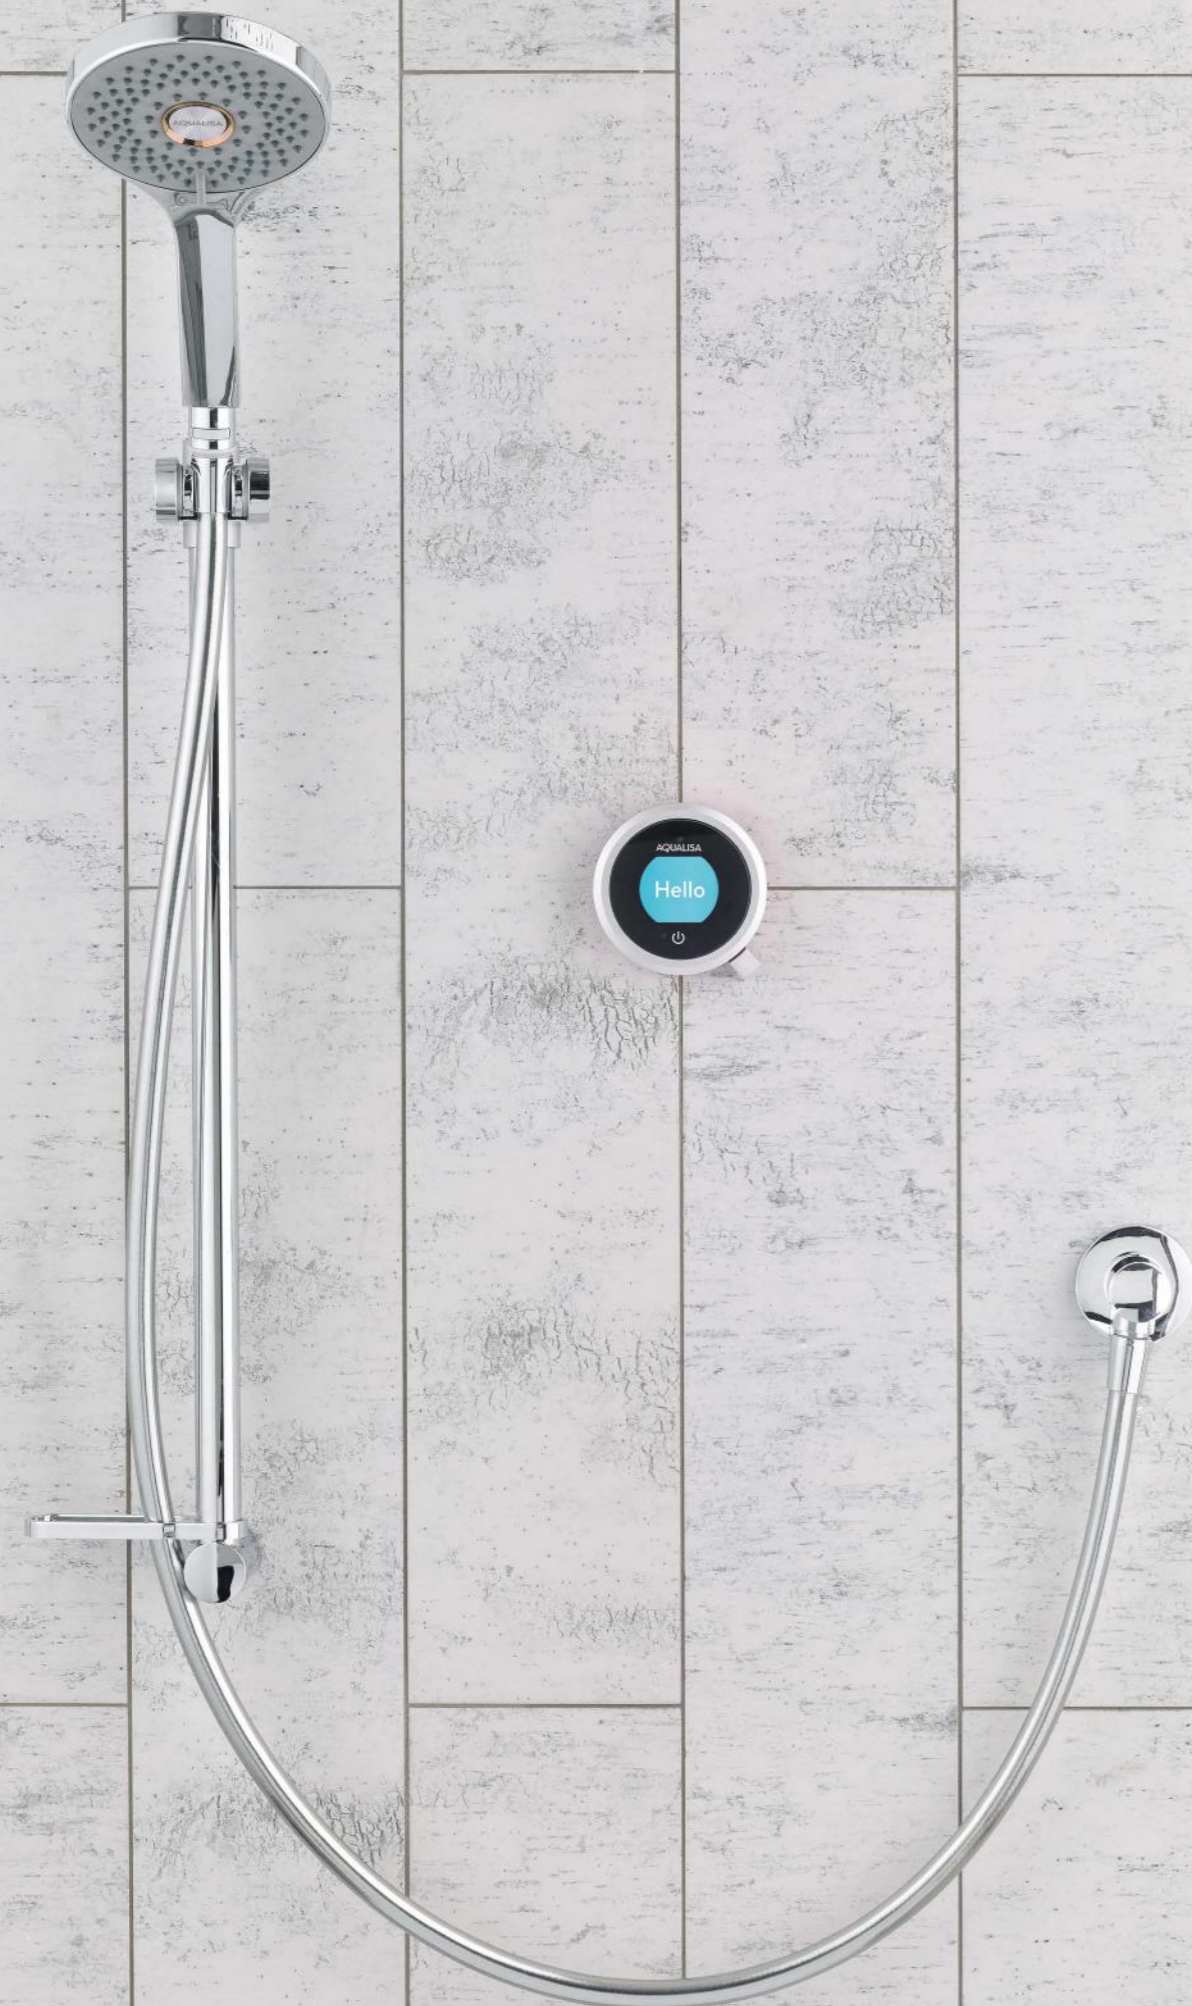

EXTRAORDINARY SHOWERING

Q™ EDITION is not just a shower, but extraordinary showering. Crafted with high quality materials, it has been designed with individuality and style in mind. From the seamless motion of the multi-functional Q™ lever to the five customisable metallic accents.

Personalisation is at the very heart of Q™ EDITION: MyQ™ gives you the ability to choose from a range of six pre-set experiences that we have created for you to suit your mood and lifestyle, like 'Sport', 'Eco' or 'Comfort', as well as the option to create and save your own shower experiences so that you can repeat that perfect shower every time.

Intuitive and easy to use, with its simple on/off touch switch, Q™ EDITION greets you with a friendly 'Hello' displayed on its screen before it powers on. Its warm up feature will hold the water at your desired temperature until you're ready to start your shower, and the multi-functional Q™ lever adjusts the flow when you move it up and down and navigates you through the menu. As with all our Premier smart showers, it comes with a remote control so that you can power on your shower and have it perfectly pre-warmed before you step in.