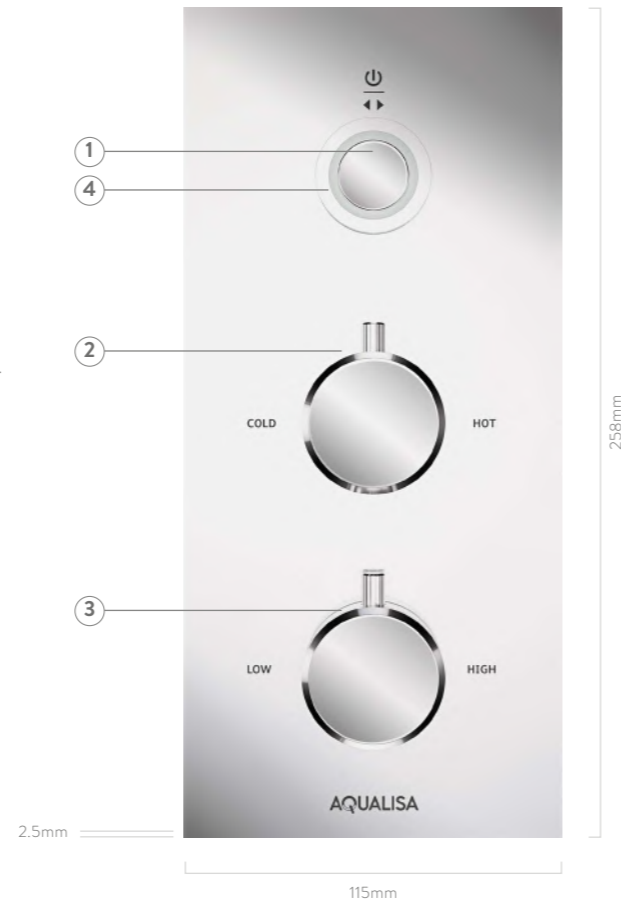

Infinia™ Shower and Infinia™ Dual Outlet Shower

Aqualisa Infinia™ delivers all the trusted benefits of a thermostatic valve, with the increased efficiency and sleek design of intelligent, smart showering. You can tailor the look of the control to suit your bathroom style with a choice of three designer dial shapes and finishes.

1. **1 Start/Stop button (Infinia™ Shower)** – Press button to start.
   Water will dispense at the flow and temperature set by the controls.
2. **2 Temperature control**
3. **3 Flow control**
4. **4 LED Display** – The LED light will change colour accordingly, spinning clockwise or anti-clockwise to denote increases or decreases in temperature (red or blue), flow (white) or a change of outlet (purple).

Infinia™ Shower	Infinia™ Dual Outlet Shower
HP/Combi INFO1HP £1,180.00 RRP inc VAT	HP/Combi INFO2HP £1,295.00 RRP inc VAT
Gravity Pumped INFO1GP £1,300.00 RRP inc VAT	Gravity Pumped INFO2GP £1,415.00 RRP inc VAT

Infinia™ shower/bath Dual Outlet controller

Infinia™ Remote Control

1. **1 Start/Stop** – Press button to start or stop.
   Divert button (Dual Outlet systems only) – Push and hold and the flow will Divert to the alternative outlet.
2. **2 LED Display**
   Start/Stop
   Flashes white until selected flow and temperature have been reached then light remains solid.
   Divert
   LED will 'blink' once to confirm Divert.

All options come with a remote control included in price.