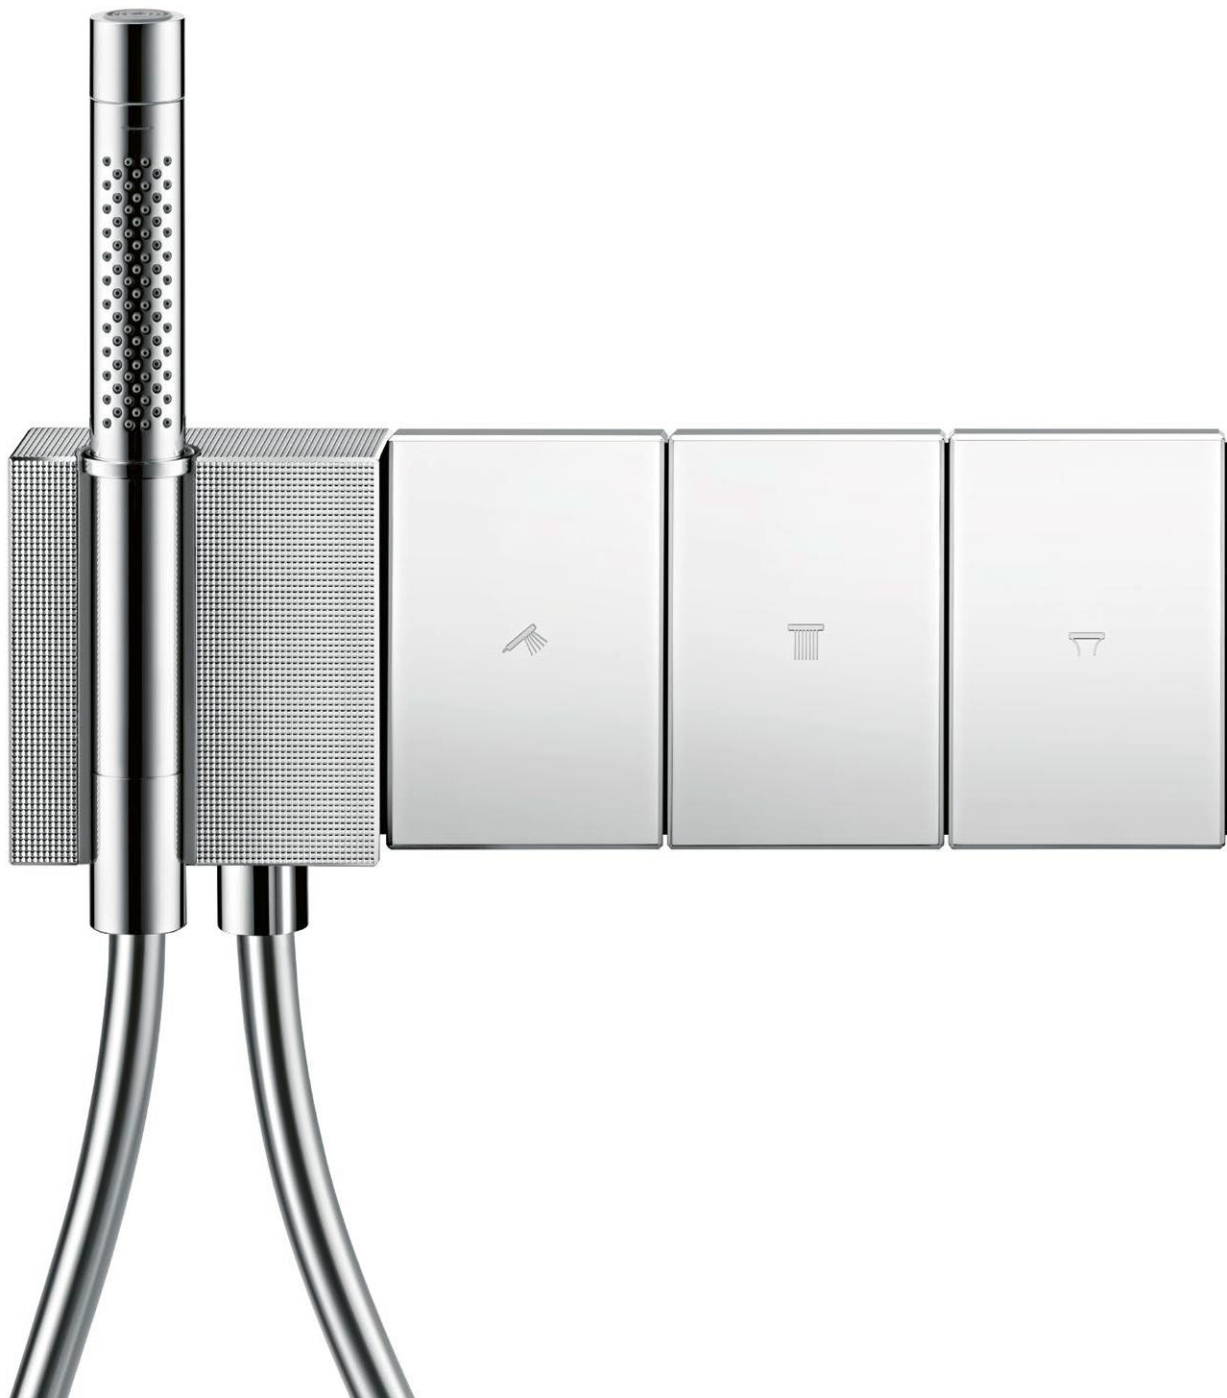

Unique and differentiating. AXOR Edge mixers transcend boundaries: The cube as a formative design element. High-gloss surfaces that maximize the distinctiveness of the collection. No matter which variant, an AXOR Edge mixer is that something extra for people with discerning taste.

Cubes on the wash basin in fascinating compositions. With an extravagant surface finish: Polished Gold Optic, a symbol of sumptuous luxury that brings a warm splash of color to the bathroom. As with this 3-hole basin mixer.

The tall version of the single-lever mixer offers even greater exclusivity and individuality. Thanks to its perfect shine and the fine diamond cut on the base.

18

Sculptural expression: The floor-standing basin mixer. Striking. Towering. Absolutely scintillating. A highlight is the premium diamond cut. An awe-inspiring feature in the room.

Extraordinary objects find their *raison d'être* in a luxurious shower. The AXOR Edge thermostatic module Select is the perfect control unit for the AXOR ShowerHeaven 1200/300 4jet. Two archetypes of monumental proportions. Avant-garde in the bathroom. Perfect in form and function. Something genuinely special, right down to the pattern of the water jet. Like PowderRain with its gently bubbling droplets.