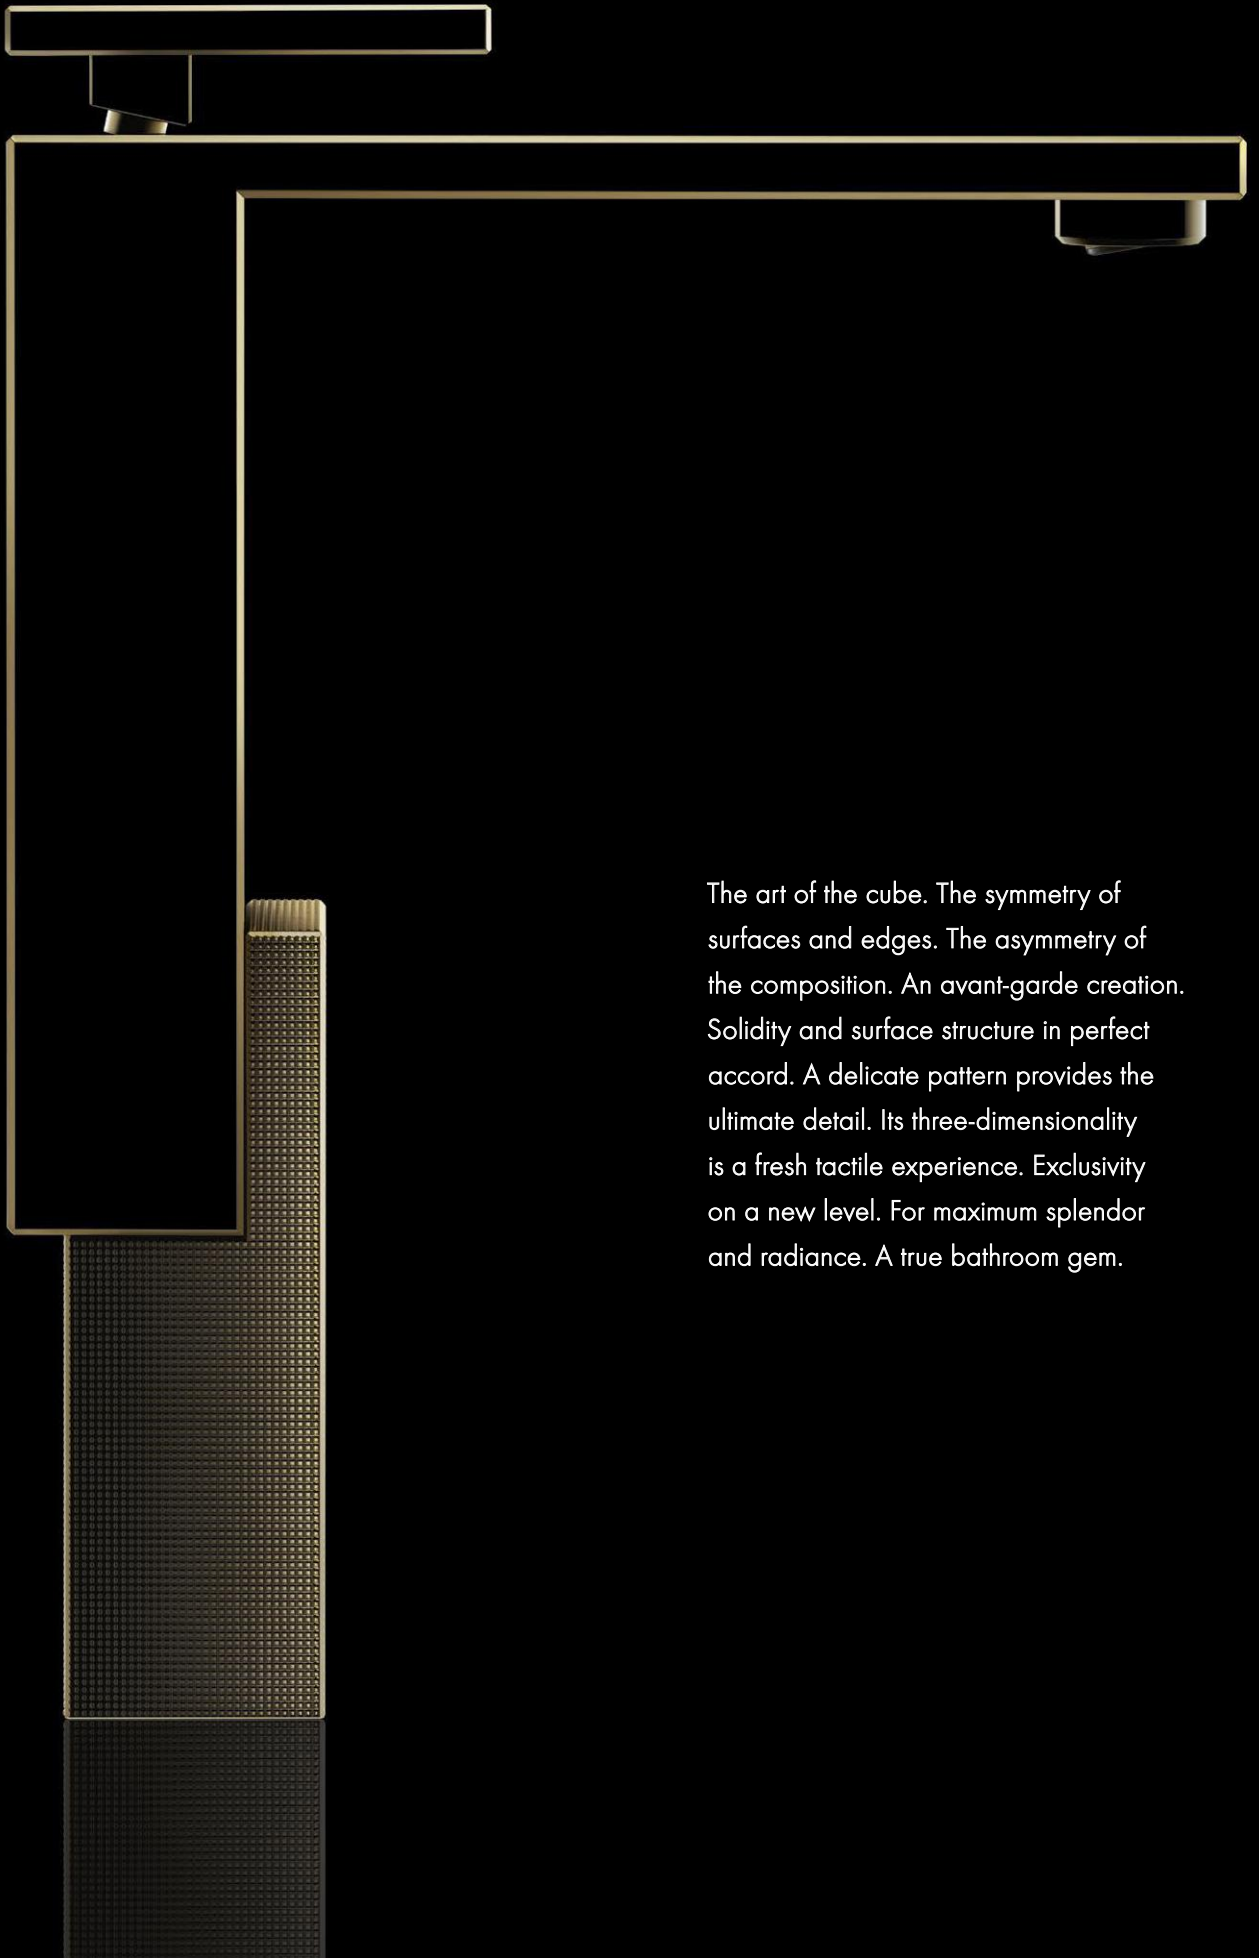

The art of the cube. The symmetry of surfaces and edges. The asymmetry of the composition. An avant-garde creation. Solidity and surface structure in perfect accord. A delicate pattern provides the ultimate detail. Its three-dimensionality is a fresh tactile experience. Exclusivity on a new level. For maximum splendor and radiance. A true bathroom gem.